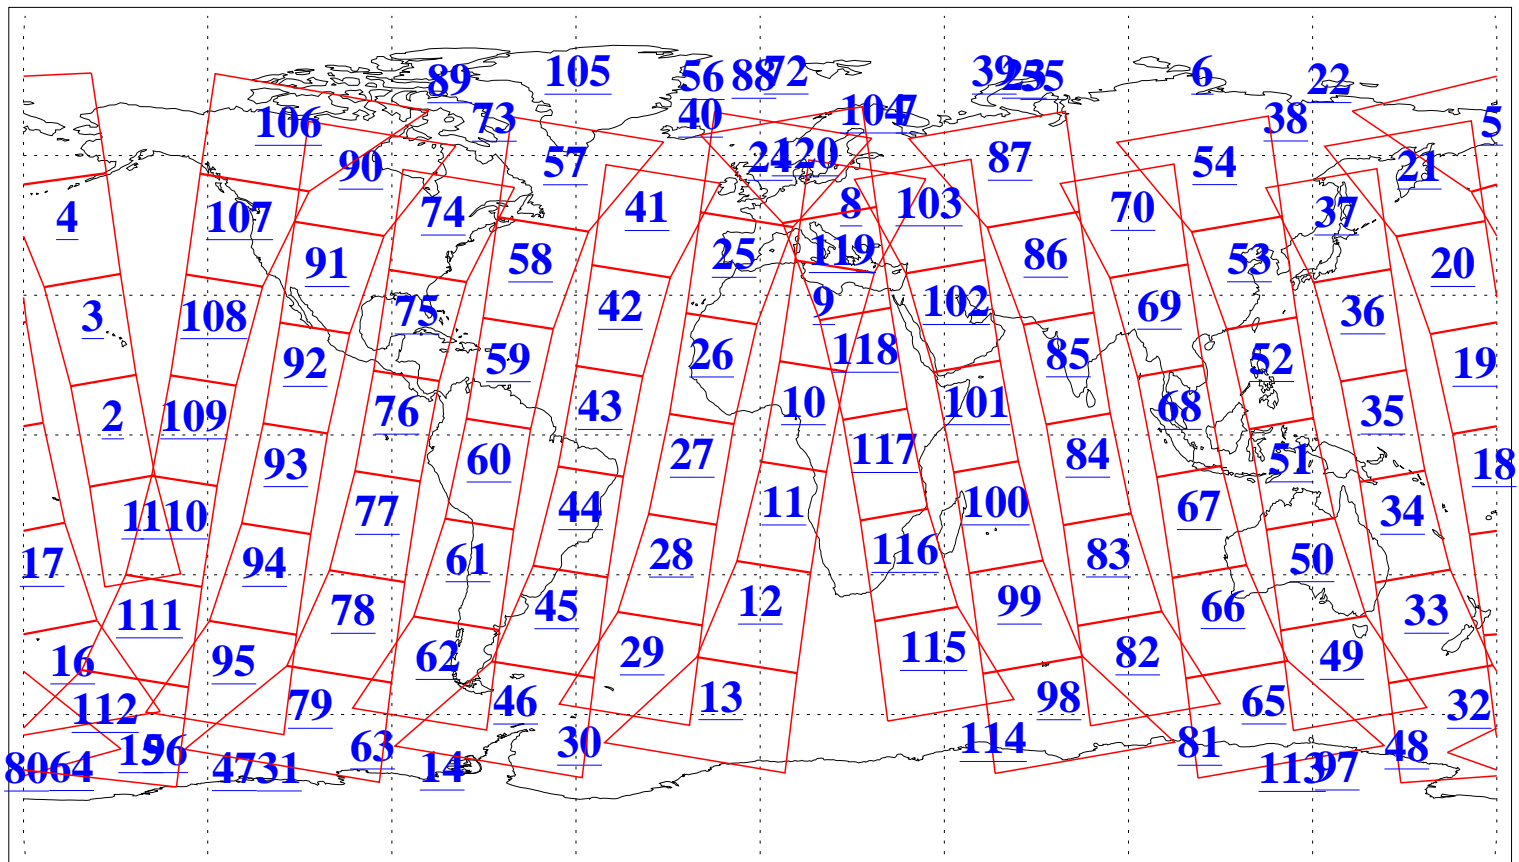

L1B Availability
 AMSU Granules: 236
 HSB Granules: 0
 AIRS Granules: 236

23 Nov 2022
 DoY 327
 Aqua Day 7508
 Granules: 1 to 120

Granules: 121 to 240

Legend: AMSU Available, HSB Available, AIRS Available

L1B Availability
AMSU Granules: 236
HSB Granules: 0
AIRS Granules: 236

23 Nov 2022
DoY 327
Aqua Day 7508

Ascending Granules

Descending Granules

Legend: AMSU Available, *HSB Available*, *AIRS Available*

L1B Availability
 AMSU Granules: 236
 HSB Granules: 0
 AIRS Granules: 236

23 Nov 2022
 DoY 327
 Aqua Day 7508

Northern Hemisphere Granules

Southern Hemisphere Granules

Legend: AMSU Available, HSB Available, AIRS Available