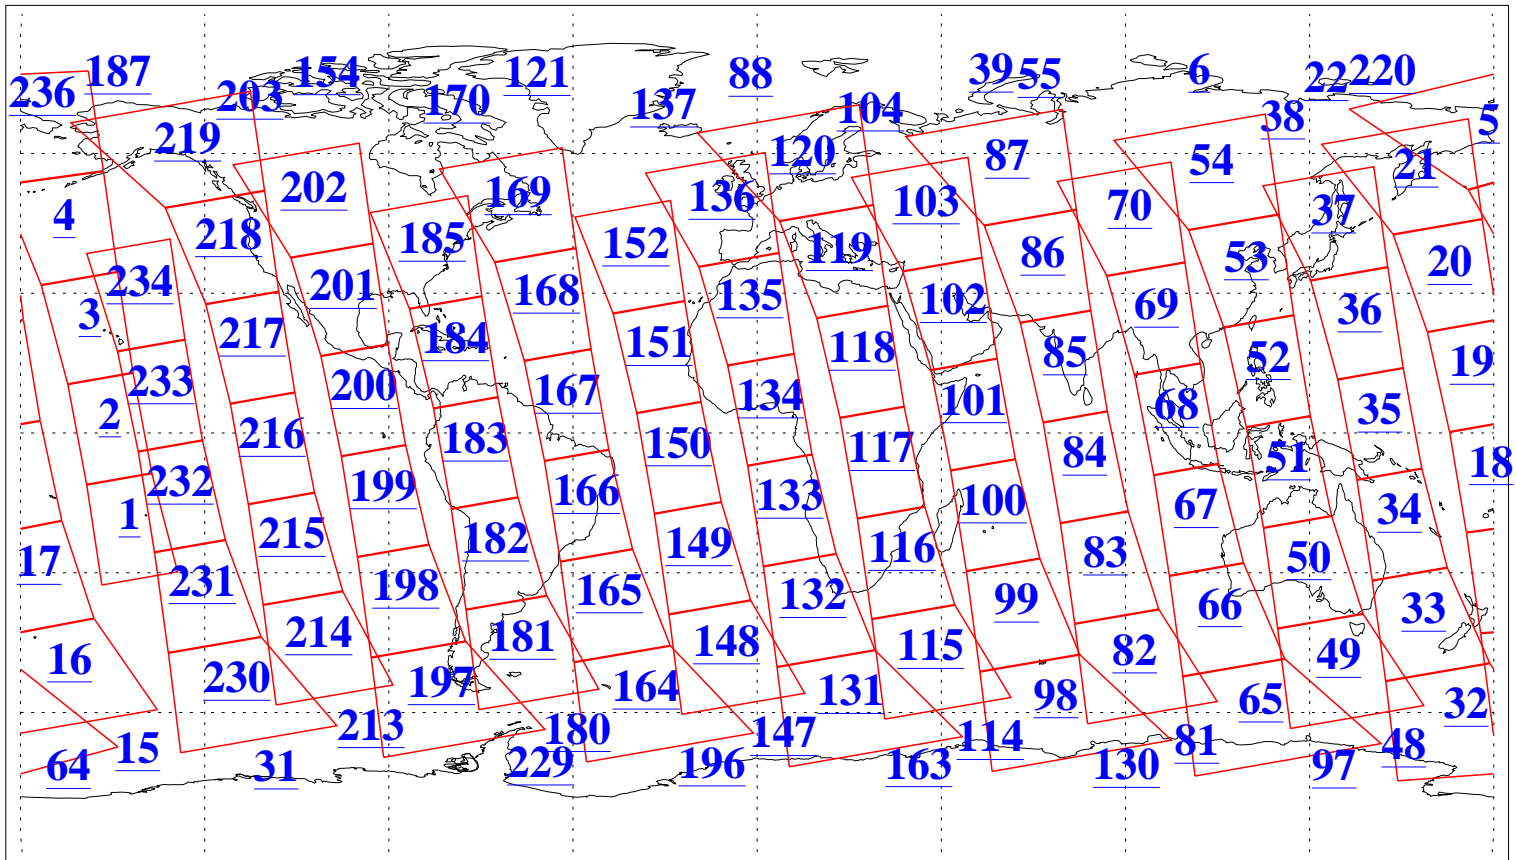

L1B Availability
 AMSU Granules: 236
 HSB Granules: 0
 AIRS Granules: 236

23 Nov 2022
 DoY 327
 Aqua Day 7508
 Granules: 1 to 120

Granules: 121 to 240

Legend: AMSU Available, HSB Available, AIRS Available

L1B Availability
AMSU Granules: 236
HSB Granules: 0
AIRS Granules: 236

23 Nov 2022
DoY 327
Aqua Day 7508

Ascending Granules

Descending Granules

Legend: AMSU Available, *HSB Available*, *AIRS Available*

L1B Availability
 AMSU Granules: 236
 HSB Granules: 0
 AIRS Granules: 236