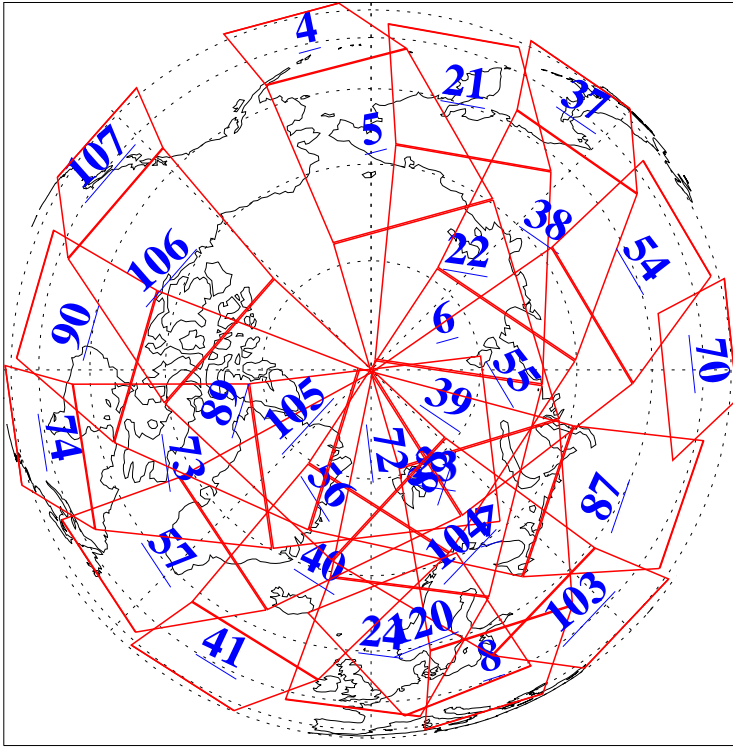

L1B Availability
 AMSU Granules: 236
 HSB Granules: 0
 AIRS Granules: 236

23 Nov 2022
 DoY 327
 Aqua Day 7508
 Granules: 1 to 120

Granules: 121 to 240

Legend: AMSU Available, HSB Available, AIRS Available

L1B Availability
AMSU Granules: 236
HSB Granules: 0
AIRS Granules: 236

23 Nov 2022
DoY 327
Aqua Day 7508

Ascending Granules

Descending Granules

Legend: AMSU Available, *HSB Available*, *AIRS Available*

L1B Availability
 AMSU Granules: 236
 HSB Granules: 0
 AIRS Granules: 236

23 Nov 2022
 DoY 327
 Aqua Day 7508

Northern Hemisphere Granules

Southern Hemisphere Granules

Legend: AMSU Available, HSB Available, AIRS Available