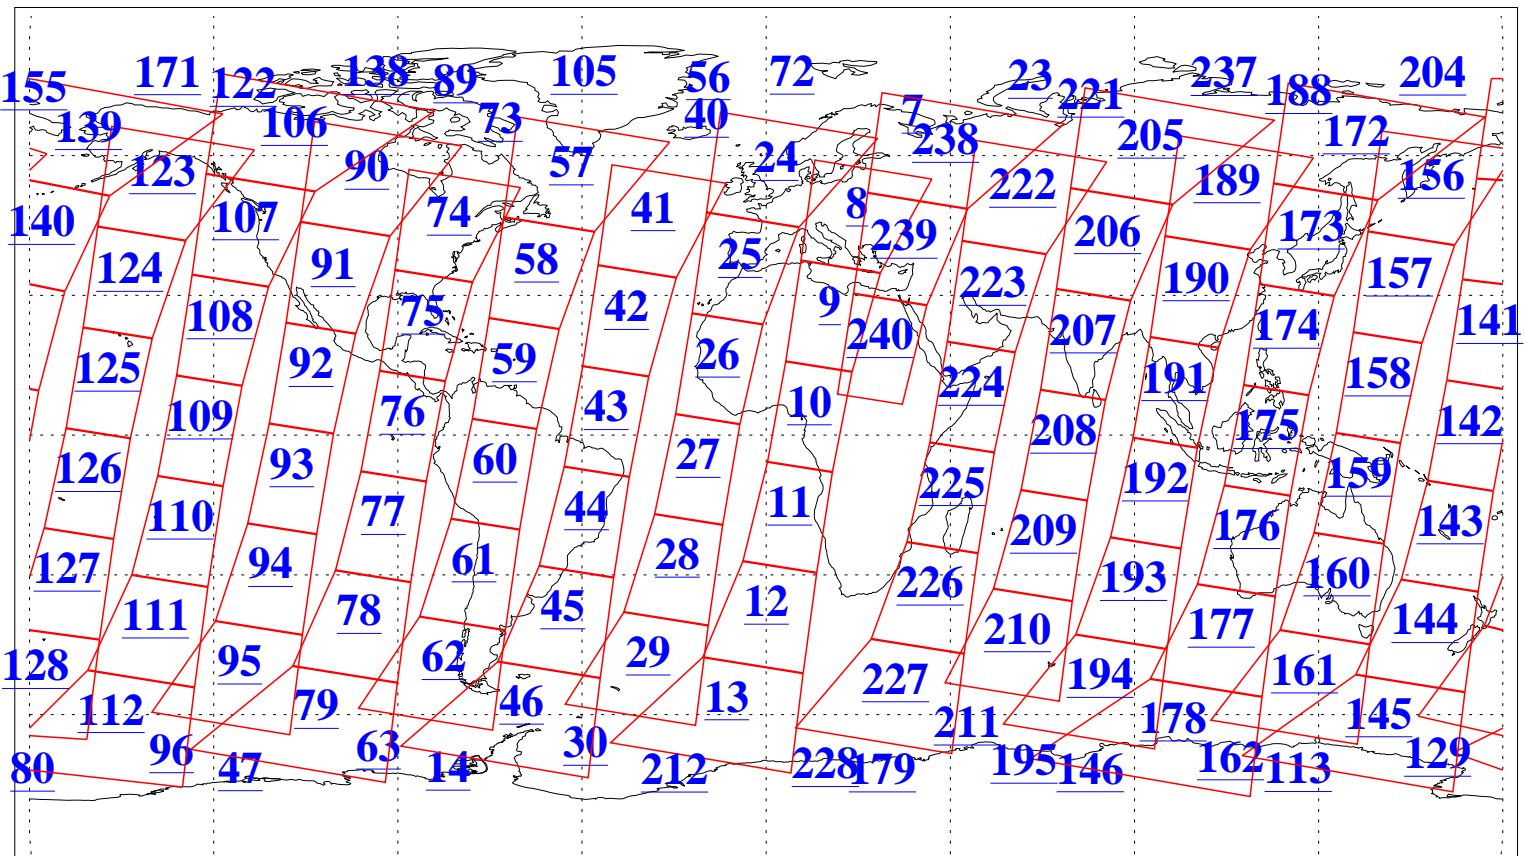

L1B Availability
 AMSU Granules: 236
 HSB Granules: 0
 AIRS Granules: 236

23 Nov 2022
 DoY 327
 Aqua Day 7508
 Granules: 1 to 120

Granules: 121 to 240

Legend: AMSU Available, HSB Available, AIRS Available

L1B Availability
AMSU Granules: 236
HSB Granules: 0
AIRS Granules: 236

23 Nov 2022
DoY 327
Aqua Day 7508

Ascending Granules

Descending Granules

Legend: AMSU Available, *HSB Available*, *AIRS Available*

L1B Availability
 AMSU Granules: 236
 HSB Granules: 0
 AIRS Granules: 236