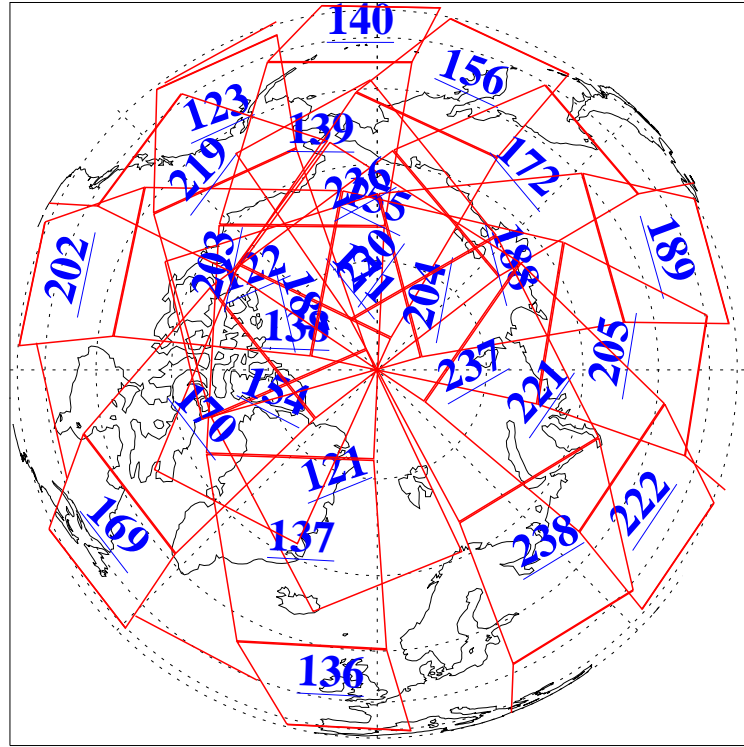

L1B Availability
AMSU Granules: 236
HSB Granules: 0
AIRS Granules: 236

23 Nov 2022
DoY 327
Aqua Day 7508

Northern Hemisphere Granules

Southern Hemisphere Granules