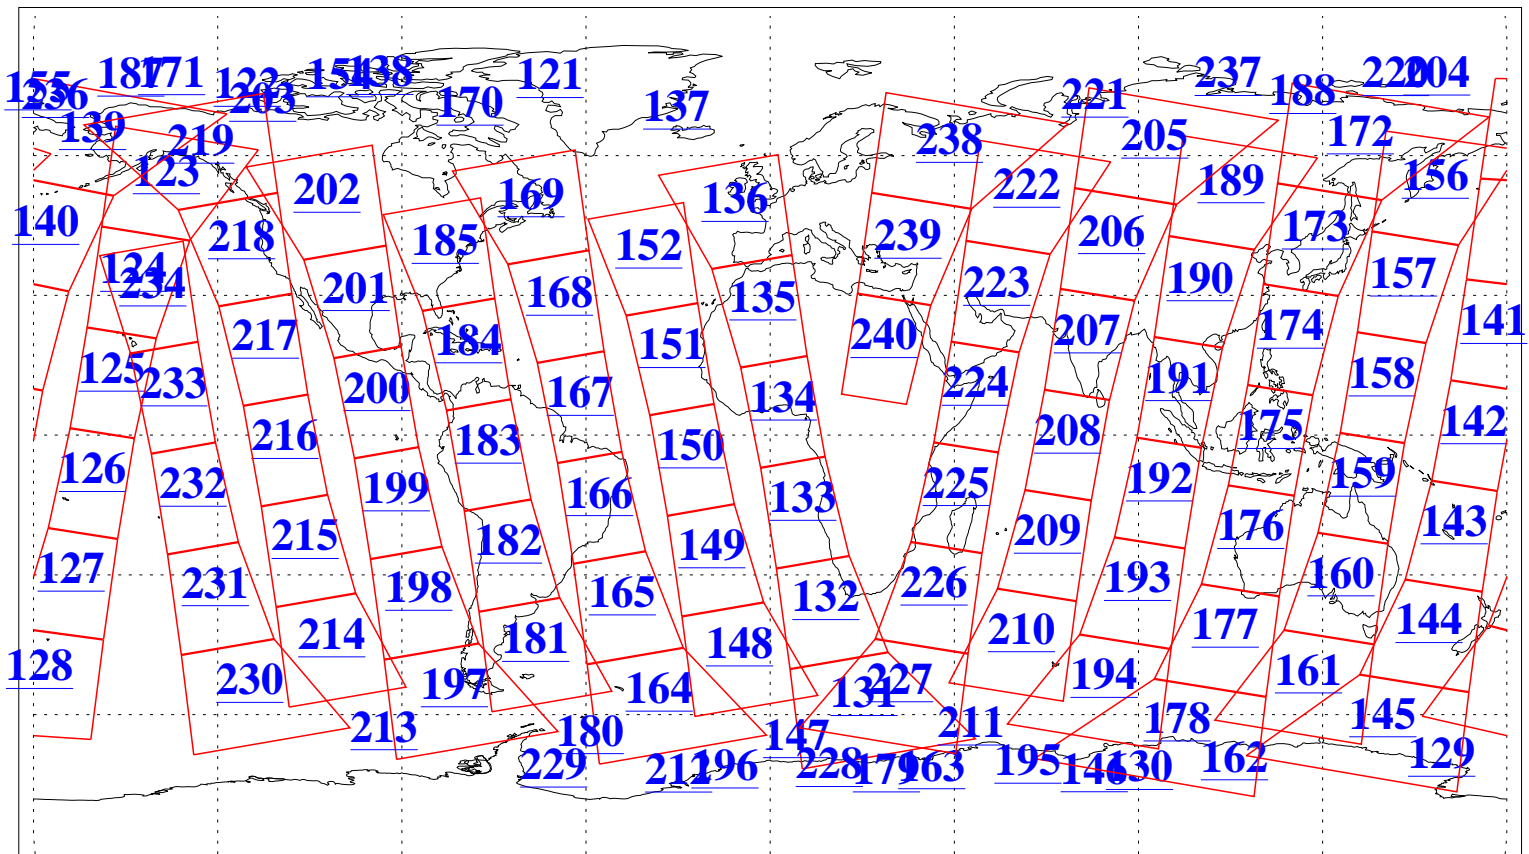

L1B Availability
 AMSU Granules: 236
 HSB Granules: 0
 AIRS Granules: 236

23 Nov 2022
 DoY 327
 Aqua Day 7508
 Granules: 1 to 120

Granules: 121 to 240

Legend: AMSU Available, HSB Available, AIRS Available

L1B Availability
AMSU Granules: 236
HSB Granules: 0
AIRS Granules: 236

23 Nov 2022
DoY 327
Aqua Day 7508

Ascending Granules

Descending Granules

Legend: AMSU Available, *HSB Available*, *AIRS Available*

L1B Availability
 AMSU Granules: 236
 HSB Granules: 0
 AIRS Granules: 236

23 Nov 2022
 DoY 327
 Aqua Day 7508

Northern Hemisphere Granules

Southern Hemisphere Granules

Legend: AMSU Available, HSB Available, AIRS Available