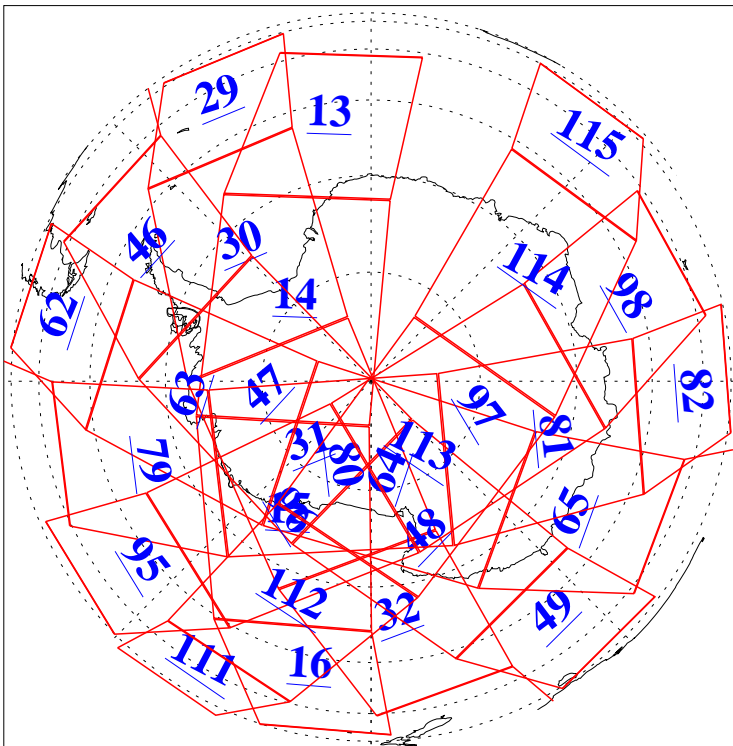

L1B Availability
 AMSU Granules: 236
 HSB Granules: 0
 AIRS Granules: 236

23 Nov 2022
 DoY 327
 Aqua Day 7508
 Granules: 1 to 120

Granules: 121 to 240

Legend: AMSU Available, HSB Available, AIRS Available

L1B Availability
AMSU Granules: 236
HSB Granules: 0
AIRS Granules: 236

23 Nov 2022
DoY 327
Aqua Day 7508

Ascending Granules

Descending Granules

Legend: AMSU Available, *HSB Available*, *AIRS Available*

L1B Availability
 AMSU Granules: 236
 HSB Granules: 0
 AIRS Granules: 236

23 Nov 2022
 DoY 327
 Aqua Day 7508

Northern Hemisphere Granules

Southern Hemisphere Granules

Legend: AMSU Available, HSB Available, AIRS Available