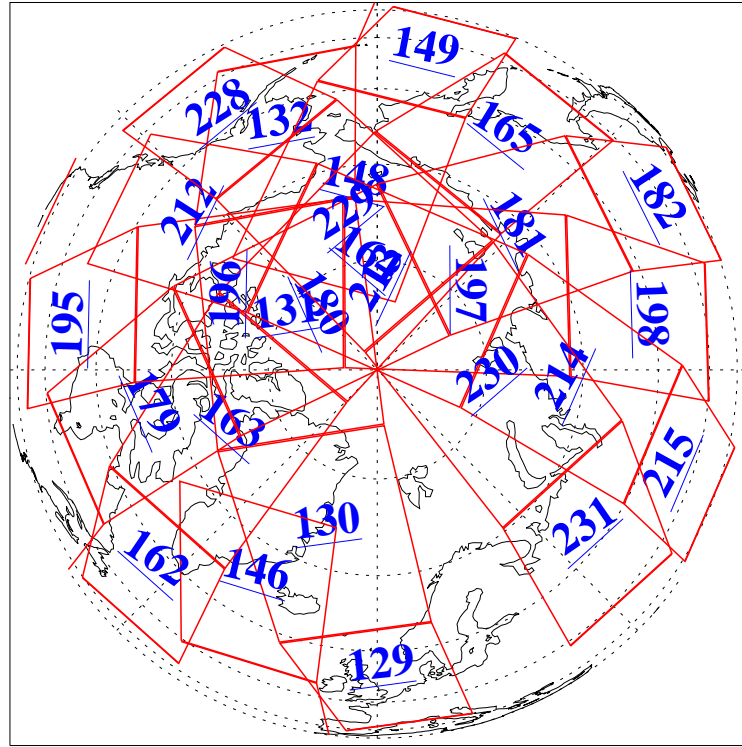

22 Nov 2022
DoY 326
Aqua Day 7507

Ascending Granules

Descending Granules

Legend: AMSU Available, *HSB Available*, AIRS Available

L1B Availability
AMSU Granules: 237
HSB Granules: 0
AIRS Granules: 237

22 Nov 2022
DoY 326
Aqua Day 7507

Northern Hemisphere Granules

Southern Hemisphere Granules

Legend: AMSU Available, HSB Available, AIRS Available