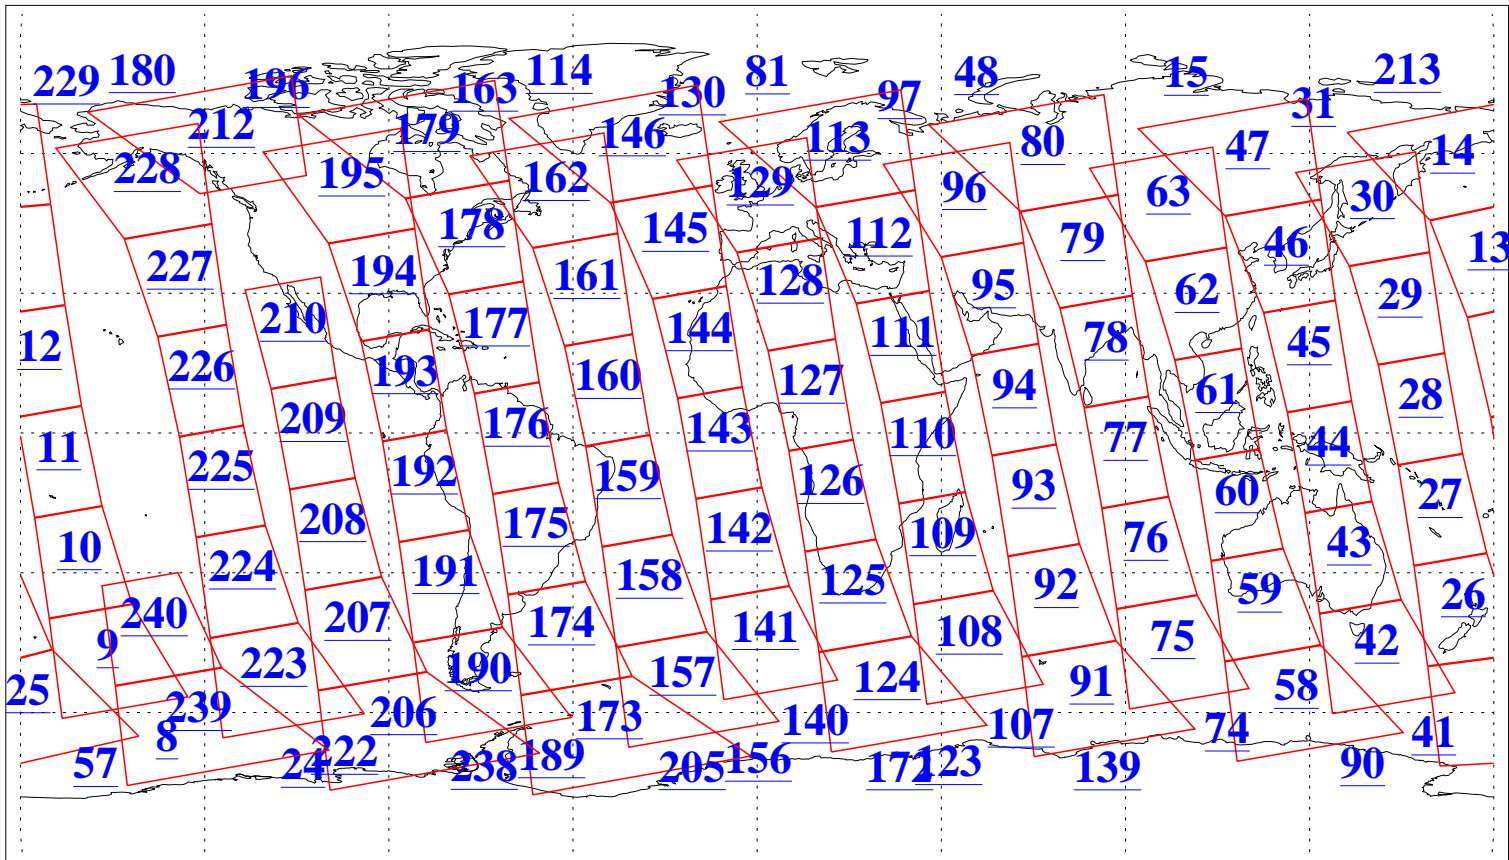

L1B Availability
AMSU Granules: 237
HSB Granules: 0
AIRS Granules: 237

22 Nov 2022
DoY 326
Aqua Day 7507
Granules: 1 to 120

Granules: 121 to 240

Legend: AMSU Available, *HSB Available*, *AIRS Available*

L1B Availability
AMSU Granules: 237
HSB Granules: 0
AIRS Granules: 237

22 Nov 2022
DoY 326
Aqua Day 7507

Ascending Granules

Descending Granules

Legend: AMSU Available, *HSB Available*, AIRS Available

L1B Availability
AMSU Granules: 237
HSB Granules: 0
AIRS Granules: 237

22 Nov 2022
DoY 326
Aqua Day 7507

Northern Hemisphere Granules

Southern Hemisphere Granules

Legend: AMSU Available, HSB Available, AIRS Available