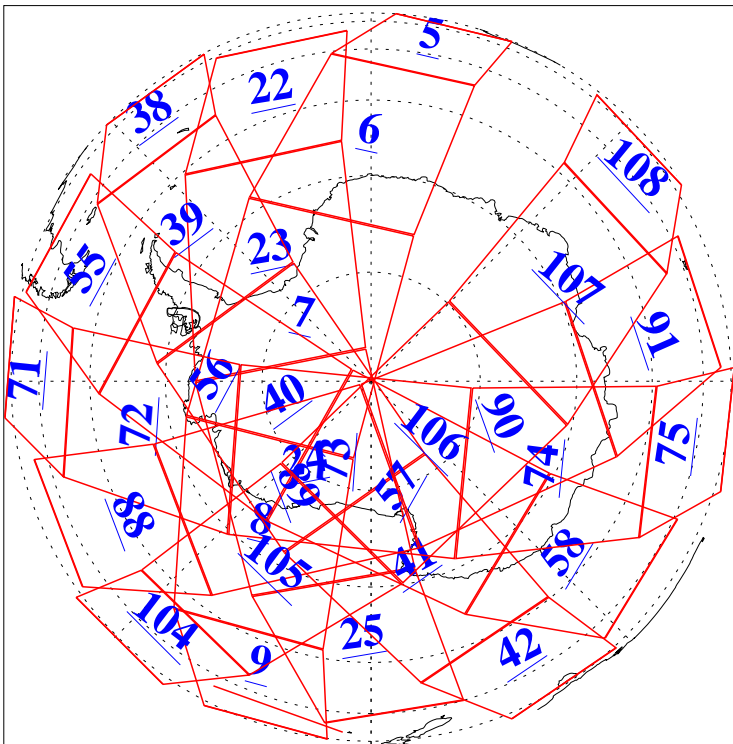

22 Nov 2022
DoY 326
Aqua Day 7507

Ascending Granules

Descending Granules

Legend: AMSU Available, *HSB Available*, AIRS Available

L1B Availability
AMSU Granules: 237
HSB Granules: 0
AIRS Granules: 237

22 Nov 2022
DoY 326
Aqua Day 7507

Northern Hemisphere Granules

Southern Hemisphere Granules

Legend: AMSU Available, HSB Available, AIRS Available