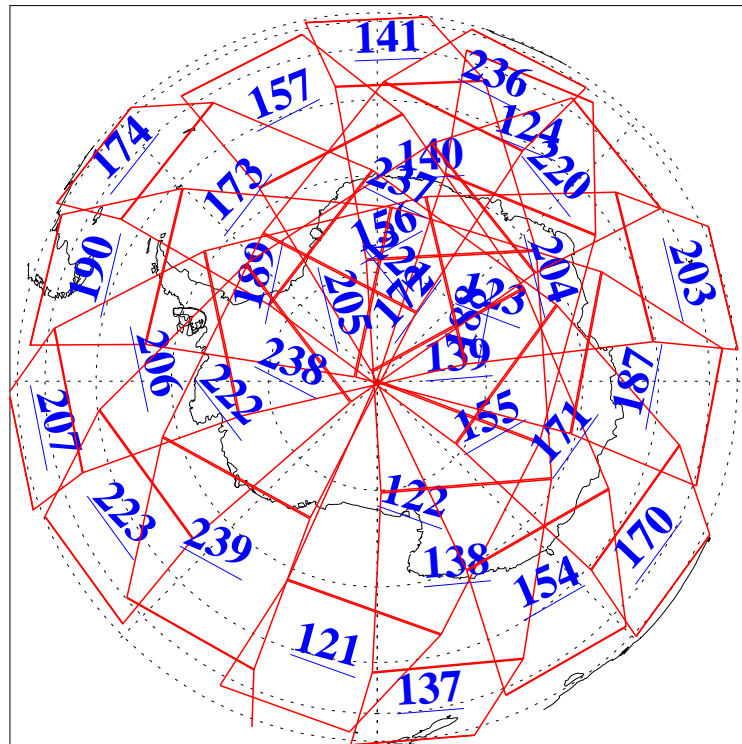

L1B Availability
AMSU Granules: 237
HSB Granules: 0
AIRS Granules: 237

22 Nov 2022
DoY 326
Aqua Day 7507
Granules: 1 to 120

Granules: 121 to 240

Legend: AMSU Available, *HSB Available*, *AIRS Available*

L1B Availability
AMSU Granules: 237
HSB Granules: 0
AIRS Granules: 237

22 Nov 2022
DoY 326
Aqua Day 7507

Ascending Granules

Descending Granules

Legend: AMSU Available, *HSB Available*, AIRS Available

L1B Availability
AMSU Granules: 237
HSB Granules: 0
AIRS Granules: 237

22 Nov 2022
DoY 326
Aqua Day 7507

Northern Hemisphere Granules

Southern Hemisphere Granules

Legend: AMSU Available, HSB Available, AIRS Available