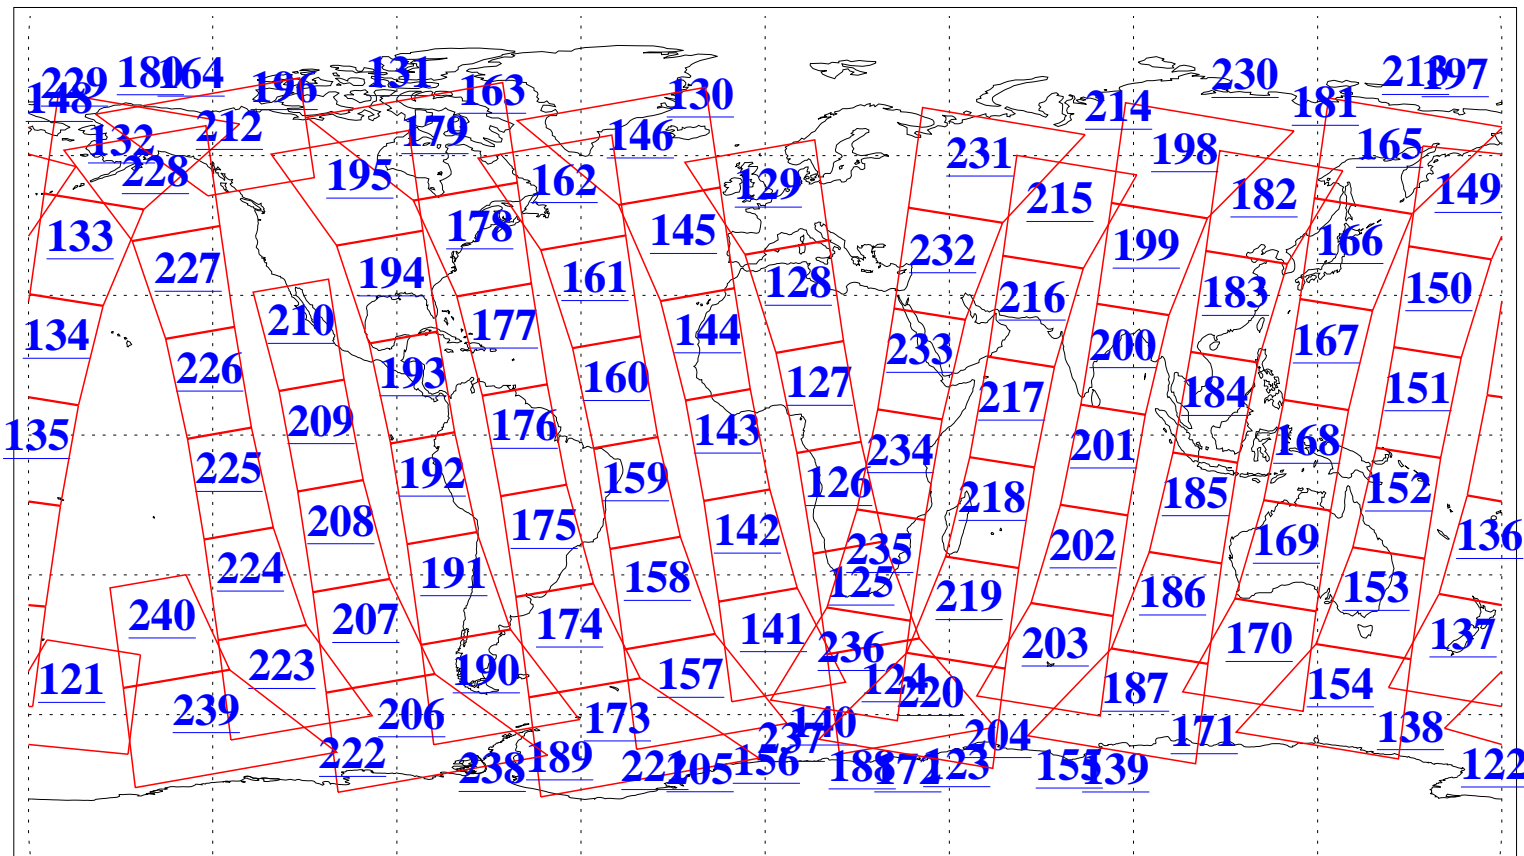

L1B Availability
AMSU Granules: 237
HSB Granules: 0
AIRS Granules: 237

22 Nov 2022
DoY 326
Aqua Day 7507
Granules: 1 to 120

Granules: 121 to 240

Legend: AMSU Available, *HSB Available*, *AIRS Available*

L1B Availability
AMSU Granules: 237
HSB Granules: 0
AIRS Granules: 237

22 Nov 2022
DoY 326
Aqua Day 7507

Ascending Granules

Descending Granules

Legend: AMSU Available, *HSB Available*, AIRS Available

L1B Availability
AMSU Granules: 237
HSB Granules: 0
AIRS Granules: 237

22 Nov 2022
DoY 326
Aqua Day 7507

Northern Hemisphere Granules

Southern Hemisphere Granules

Legend: AMSU Available, HSB Available, AIRS Available