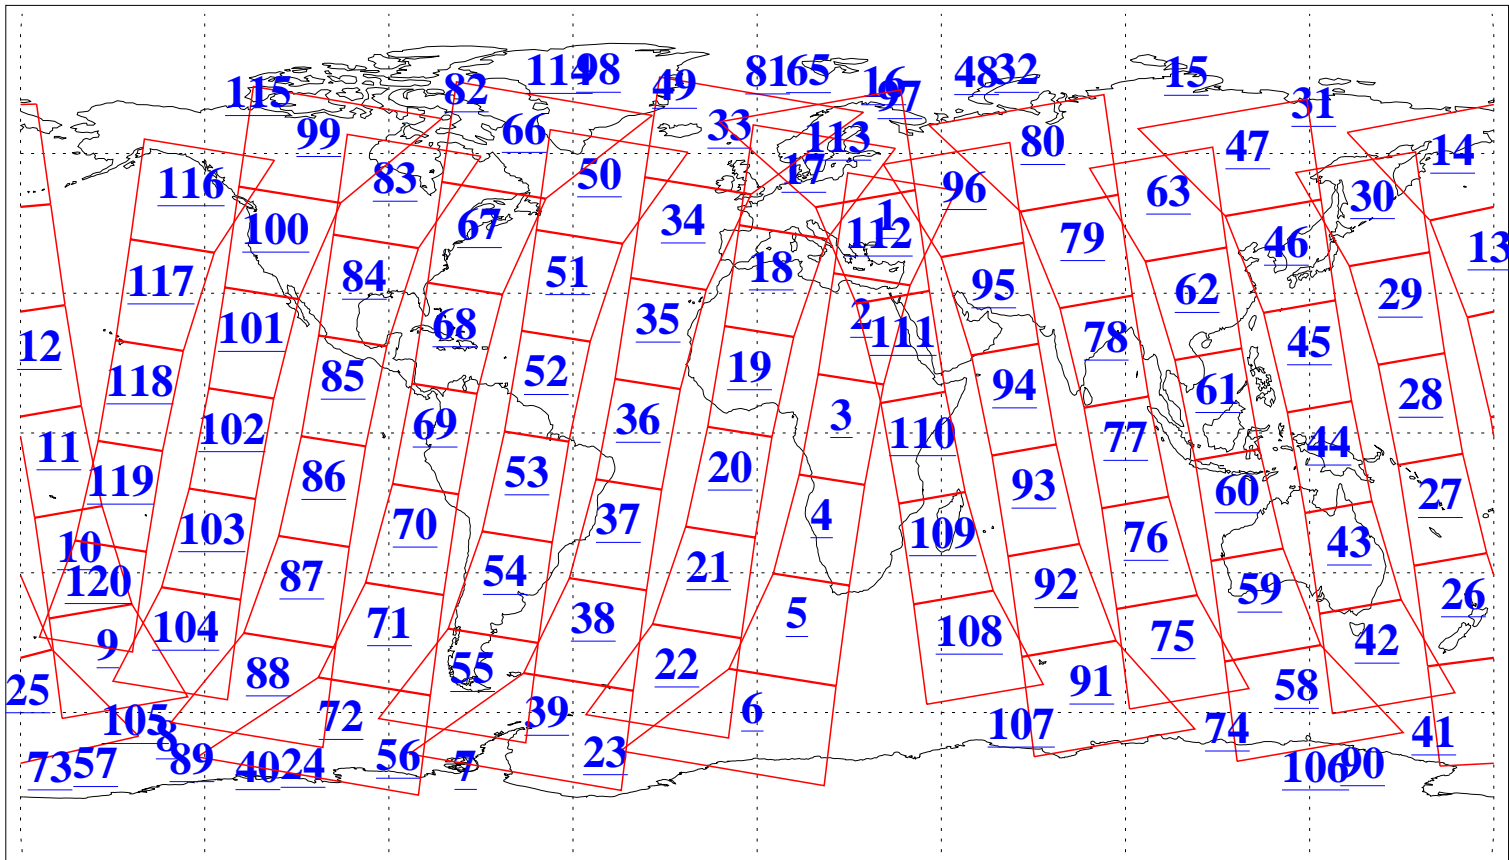

L1B Availability
AMSU Granules: 237
HSB Granules: 0
AIRS Granules: 237

22 Nov 2022
DoY 326
Aqua Day 7507
Granules: 1 to 120

Granules: 121 to 240

Legend: AMSU Available, *HSB Available*, *AIRS Available*

L1B Availability
AMSU Granules: 237
HSB Granules: 0
AIRS Granules: 237

22 Nov 2022
DoY 326
Aqua Day 7507

Ascending Granules

Descending Granules

Legend: AMSU Available, *HSB Available*, AIRS Available

L1B Availability
AMSU Granules: 237
HSB Granules: 0
AIRS Granules: 237

22 Nov 2022
DoY 326
Aqua Day 7507

Northern Hemisphere Granules

Southern Hemisphere Granules

Legend: AMSU Available, HSB Available, AIRS Available