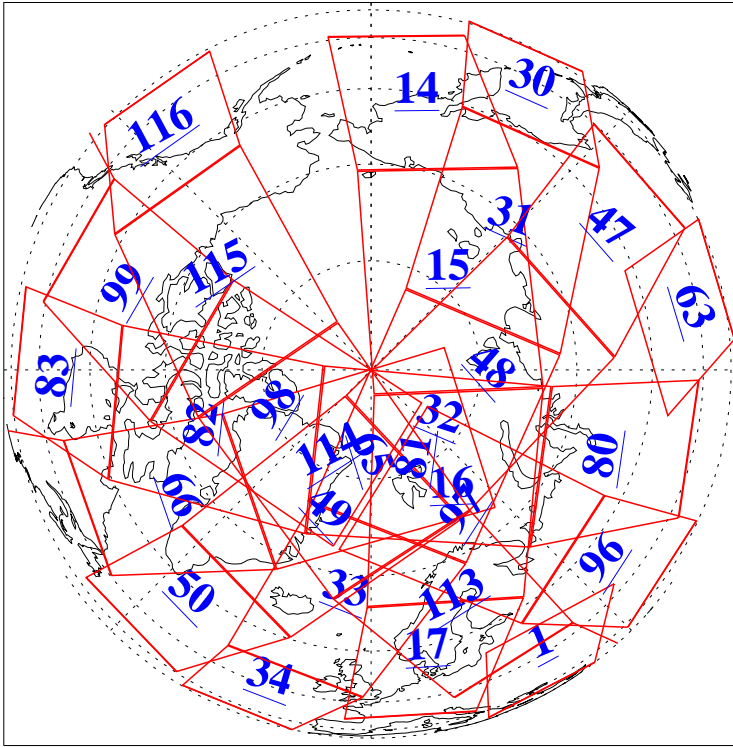

L1B Availability
AMSU Granules: 237
HSB Granules: 0
AIRS Granules: 237

22 Nov 2022
DoY 326
Aqua Day 7507
Granules: 1 to 120

Granules: 121 to 240

Legend: AMSU Available, *HSB Available*, *AIRS Available*

L1B Availability
AMSU Granules: 237
HSB Granules: 0
AIRS Granules: 237

22 Nov 2022
DoY 326
Aqua Day 7507

Ascending Granules

Descending Granules

Legend: AMSU Available, *HSB Available*, AIRS Available

L1B Availability
AMSU Granules: 237
HSB Granules: 0
AIRS Granules: 237

22 Nov 2022
DoY 326
Aqua Day 7507

Northern Hemisphere Granules

Southern Hemisphere Granules

Legend: AMSU Available, HSB Available, AIRS Available