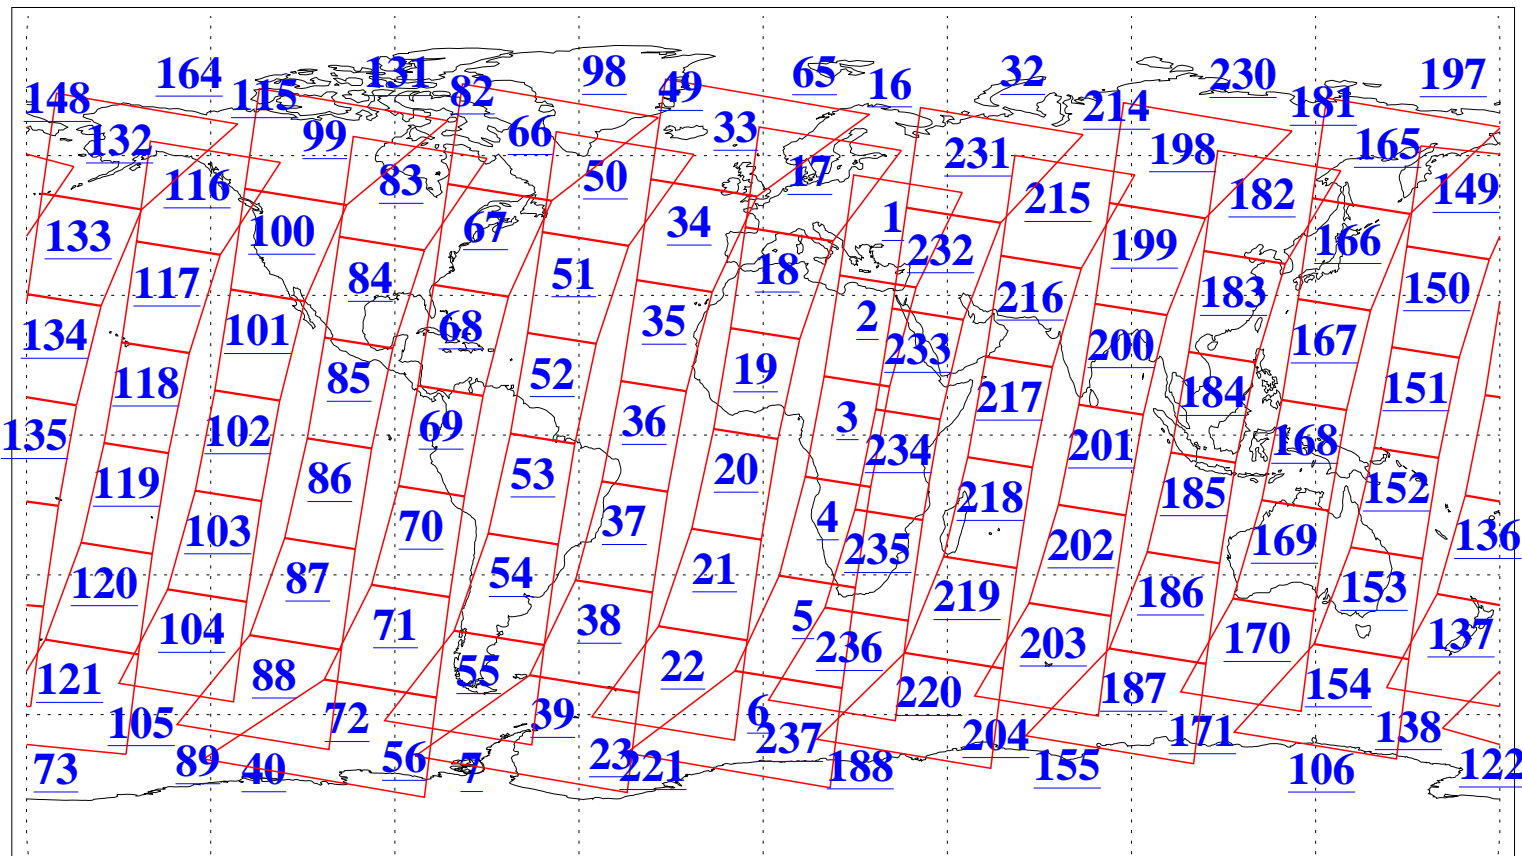

L1B Availability
AMSU Granules: 237
HSB Granules: 0
AIRS Granules: 237

22 Nov 2022
DoY 326
Aqua Day 7507
Granules: 1 to 120

Granules: 121 to 240

Legend: AMSU Available, *HSB Available*, *AIRS Available*

L1B Availability
AMSU Granules: 237
HSB Granules: 0
AIRS Granules: 237

22 Nov 2022
DoY 326
Aqua Day 7507

Ascending Granules

Descending Granules

Legend: AMSU Available, *HSB Available*, AIRS Available

L1B Availability
AMSU Granules: 237
HSB Granules: 0
AIRS Granules: 237

22 Nov 2022
DoY 326
Aqua Day 7507

Northern Hemisphere Granules

Southern Hemisphere Granules

Legend: AMSU Available, HSB Available, AIRS Available