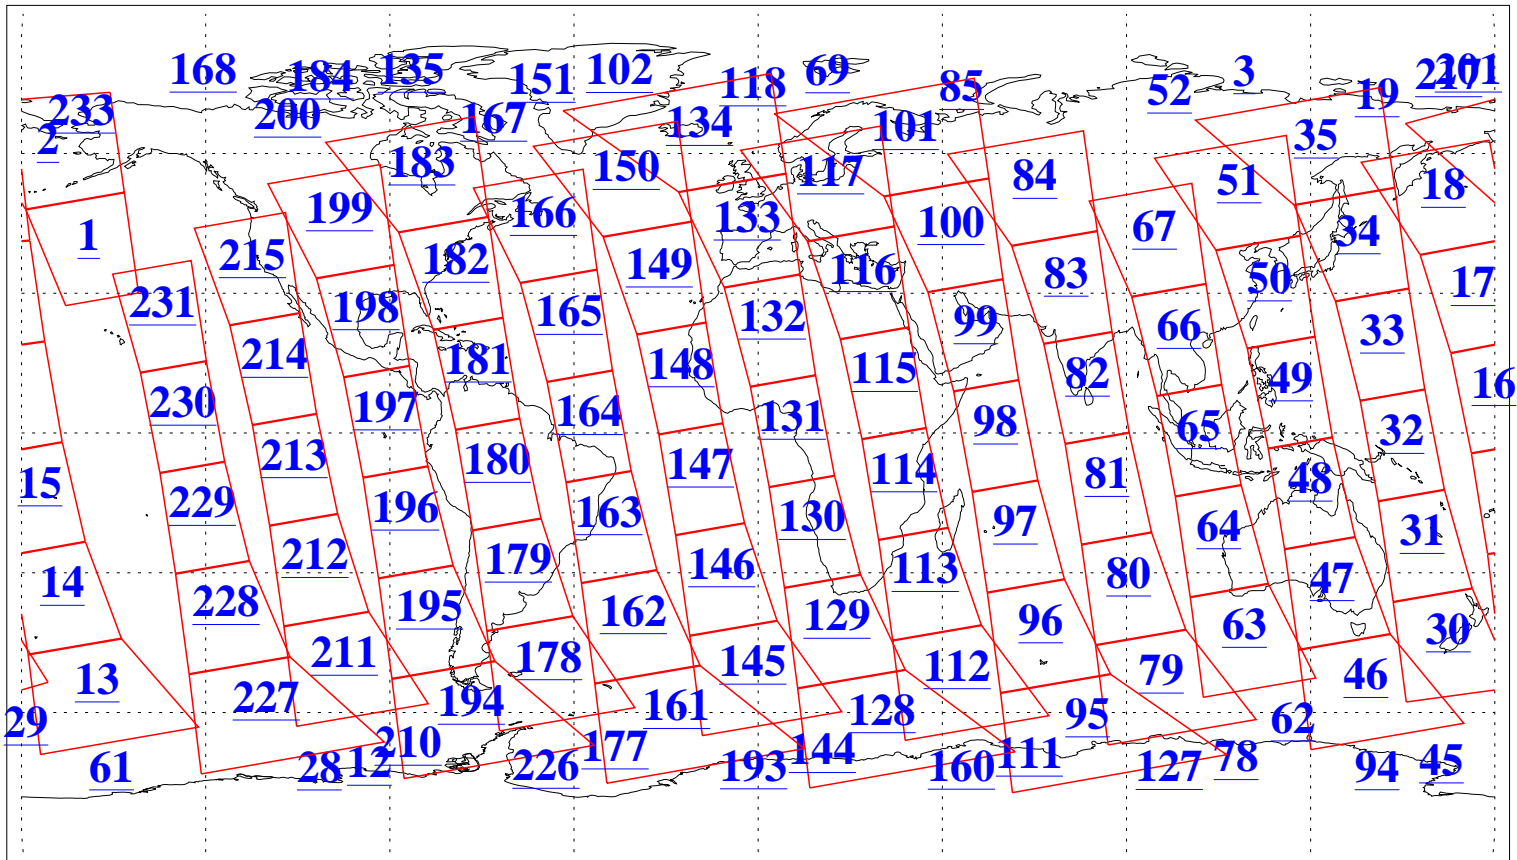

L1B Availability
AMSU Granules: 236
HSB Granules: 0
AIRS Granules: 236

18 Nov 2022
DoY 322
Aqua Day 7503
Granules: 1 to 120

Granules: 121 to 240

Legend: AMSU Available, HSB Available, AIRS Available

L1B Availability
 AMSU Granules: 236
 HSB Granules: 0
 AIRS Granules: 236

18 Nov 2022
 DoY 322
 Aqua Day 7503

Ascending Granules

Descending Granules

Legend: AMSU Available, *HSB Available*, *AIRS Available*

L1B Availability
 AMSU Granules: 236
 HSB Granules: 0
 AIRS Granules: 236

18 Nov 2022
 DoY 322
 Aqua Day 7503

Northern Hemisphere Granules

Southern Hemisphere Granules

Legend: AMSU Available, **HSB Available**, **AIRS Available**