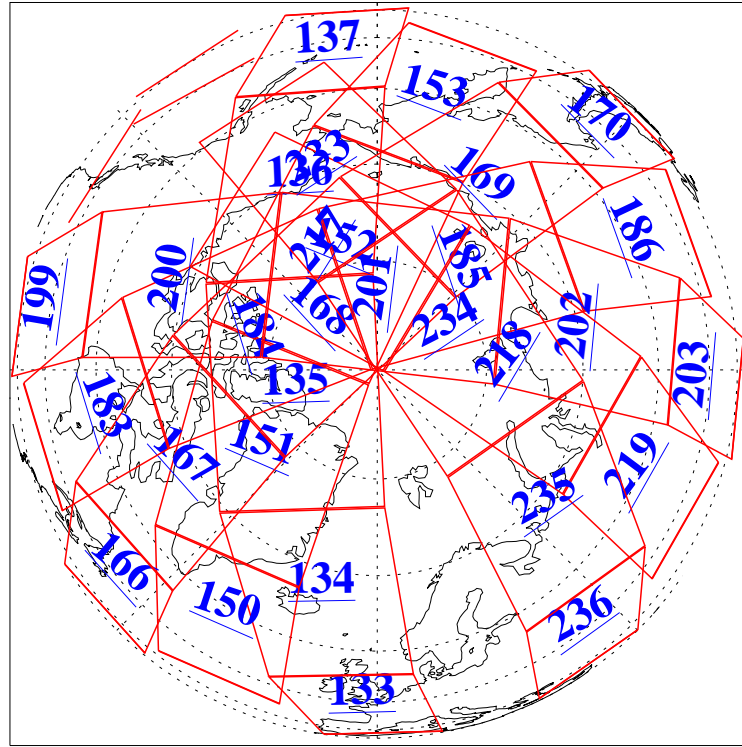

18 Nov 2022
 DoY 322
 Aqua Day 7503

Ascending Granules

Descending Granules

Legend: AMSU Available, *HSB Available*, *AIRS Available*

L1B Availability
 AMSU Granules: 236
 HSB Granules: 0
 AIRS Granules: 236

18 Nov 2022
 DoY 322
 Aqua Day 7503

Northern Hemisphere Granules

Southern Hemisphere Granules

Legend: AMSU Available, **HSB Available**, **AIRS Available**