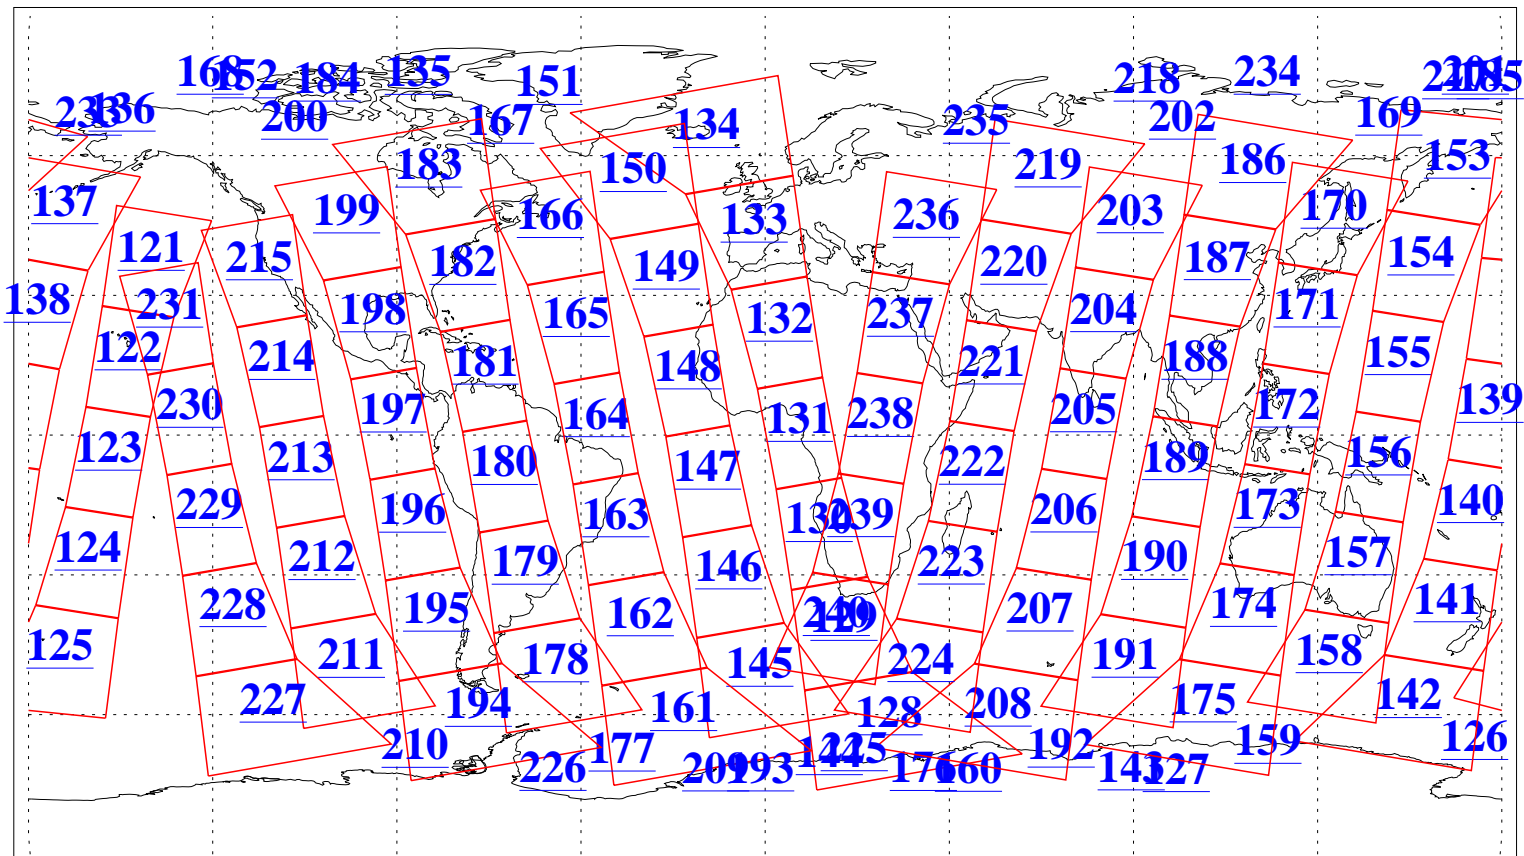

L1B Availability
AMSU Granules: 236
HSB Granules: 0
AIRS Granules: 236

18 Nov 2022
DoY 322
Aqua Day 7503
Granules: 1 to 120

Granules: 121 to 240

Legend: AMSU Available, HSB Available, AIRS Available

L1B Availability
 AMSU Granules: 236
 HSB Granules: 0
 AIRS Granules: 236

18 Nov 2022
 DoY 322
 Aqua Day 7503

Ascending Granules

Descending Granules

Legend: AMSU Available, *HSB Available*, *AIRS Available*

L1B Availability
 AMSU Granules: 236
 HSB Granules: 0
 AIRS Granules: 236

18 Nov 2022
 DoY 322
 Aqua Day 7503

Northern Hemisphere Granules

Southern Hemisphere Granules

Legend: AMSU Available, **HSB Available**, **AIRS Available**