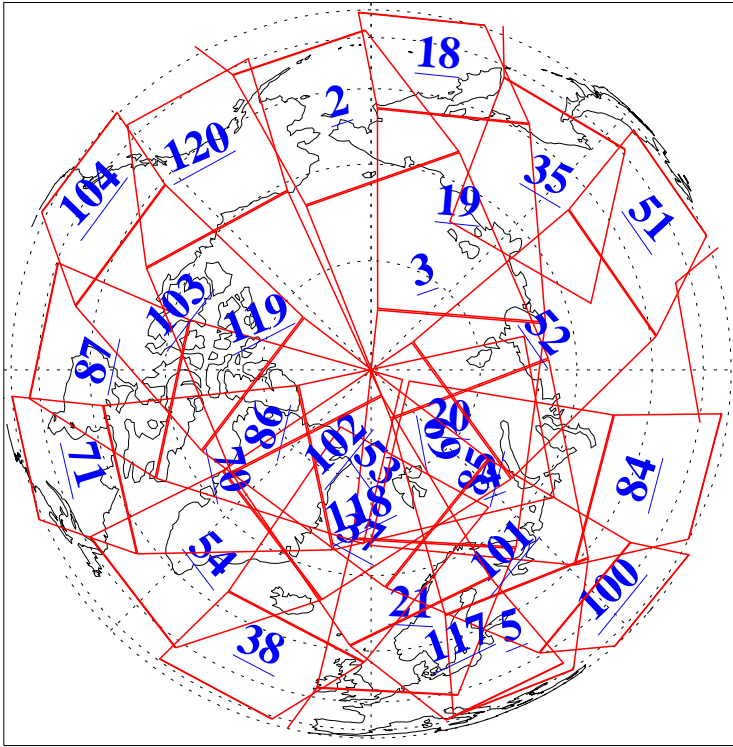

18 Nov 2022
 DoY 322
 Aqua Day 7503

Ascending Granules

Descending Granules

Legend: AMSU Available, *HSB Available*, *AIRS Available*

L1B Availability
 AMSU Granules: 236
 HSB Granules: 0
 AIRS Granules: 236

18 Nov 2022
 DoY 322
 Aqua Day 7503

Northern Hemisphere Granules

Southern Hemisphere Granules

Legend: AMSU Available, **HSB Available**, **AIRS Available**