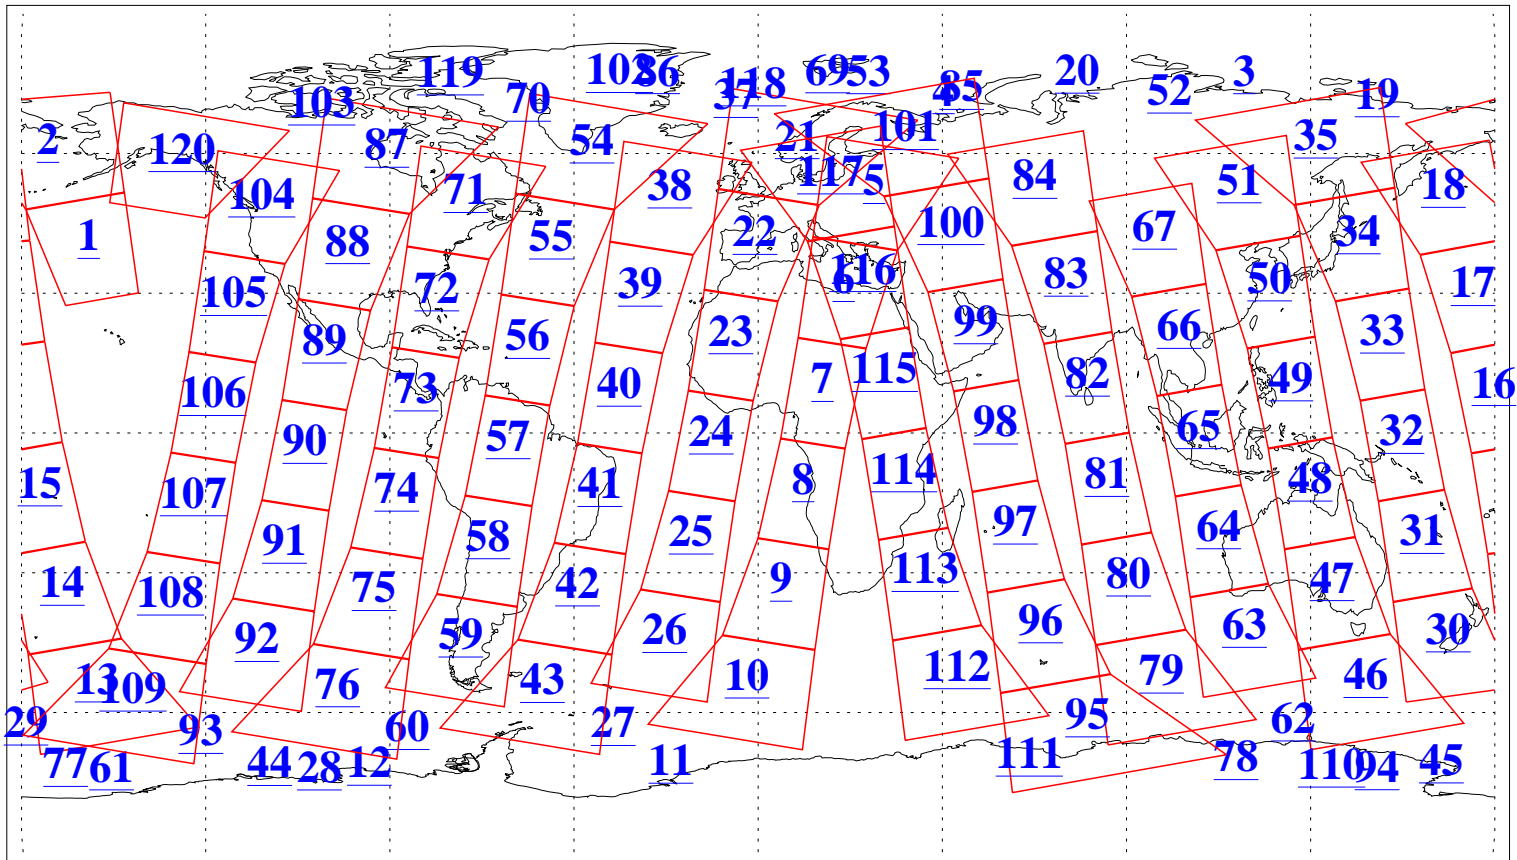

L1B Availability
AMSU Granules: 236
HSB Granules: 0
AIRS Granules: 236

18 Nov 2022
DoY 322
Aqua Day 7503
Granules: 1 to 120

Granules: 121 to 240

Legend: AMSU Available, HSB Available, AIRS Available

L1B Availability
 AMSU Granules: 236
 HSB Granules: 0
 AIRS Granules: 236

18 Nov 2022
 DoY 322
 Aqua Day 7503

Ascending Granules

Descending Granules

Legend: AMSU Available, *HSB Available*, *AIRS Available*

L1B Availability
 AMSU Granules: 236
 HSB Granules: 0
 AIRS Granules: 236

18 Nov 2022
 DoY 322
 Aqua Day 7503

Northern Hemisphere Granules

Southern Hemisphere Granules

Legend: AMSU Available, **HSB Available**, **AIRS Available**