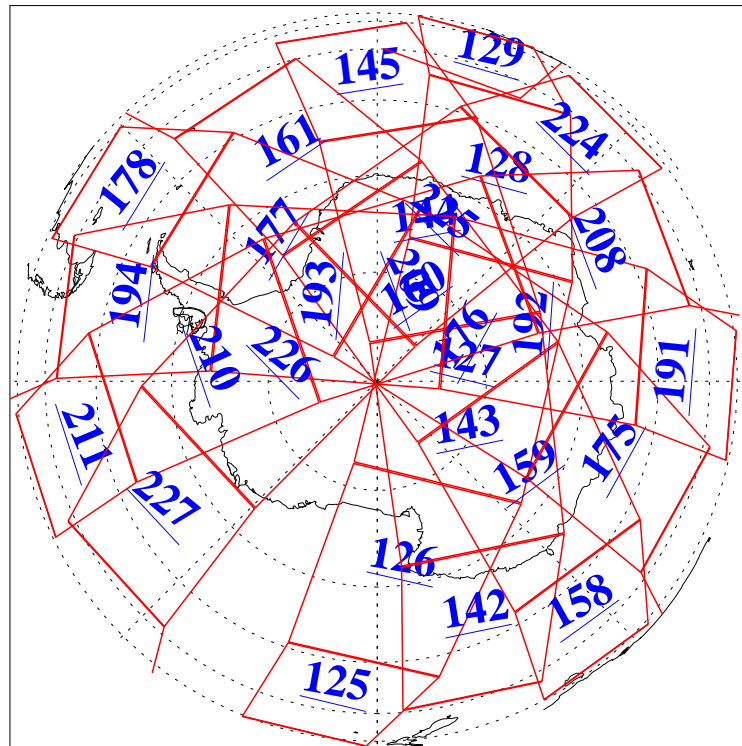

18 Nov 2022
 DoY 322
 Aqua Day 7503

Ascending Granules

Descending Granules

Legend: AMSU Available, *HSB Available*, *AIRS Available*

L1B Availability
 AMSU Granules: 236
 HSB Granules: 0
 AIRS Granules: 236

18 Nov 2022
 DoY 322
 Aqua Day 7503

Northern Hemisphere Granules

Southern Hemisphere Granules

Legend: AMSU Available, **HSB Available**, **AIRS Available**