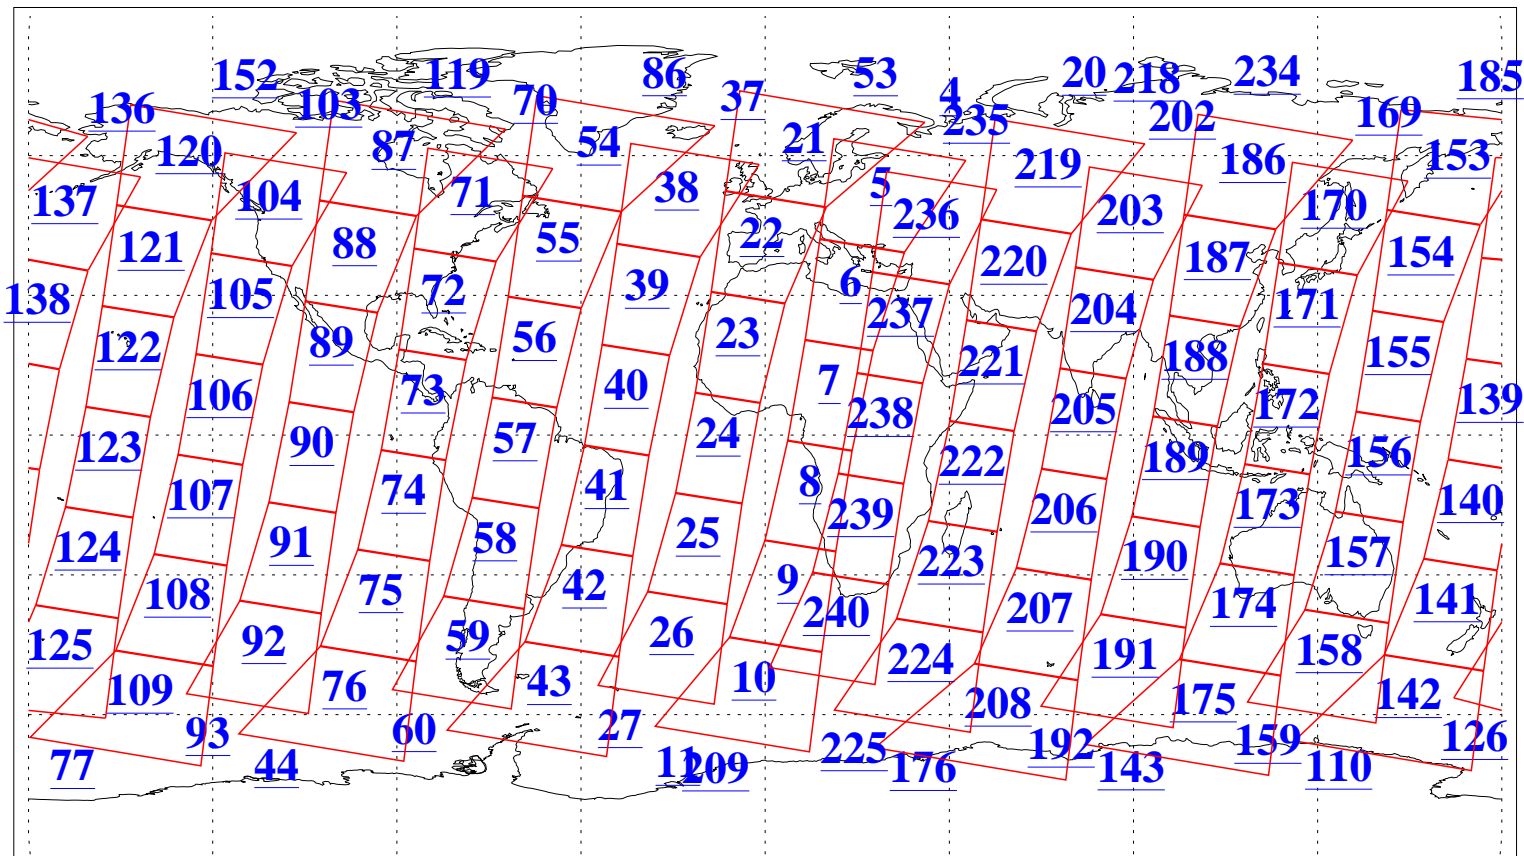

L1B Availability
AMSU Granules: 236
HSB Granules: 0
AIRS Granules: 236

18 Nov 2022
DoY 322
Aqua Day 7503
Granules: 1 to 120

Granules: 121 to 240

Legend: AMSU Available, HSB Available, AIRS Available

L1B Availability
 AMSU Granules: 236
 HSB Granules: 0
 AIRS Granules: 236

18 Nov 2022
 DoY 322
 Aqua Day 7503

Ascending Granules

Descending Granules

Legend: AMSU Available, *HSB Available*, *AIRS Available*

L1B Availability
 AMSU Granules: 236
 HSB Granules: 0
 AIRS Granules: 236

18 Nov 2022
 DoY 322
 Aqua Day 7503

Northern Hemisphere Granules

Southern Hemisphere Granules

Legend: AMSU Available, **HSB Available**, **AIRS Available**