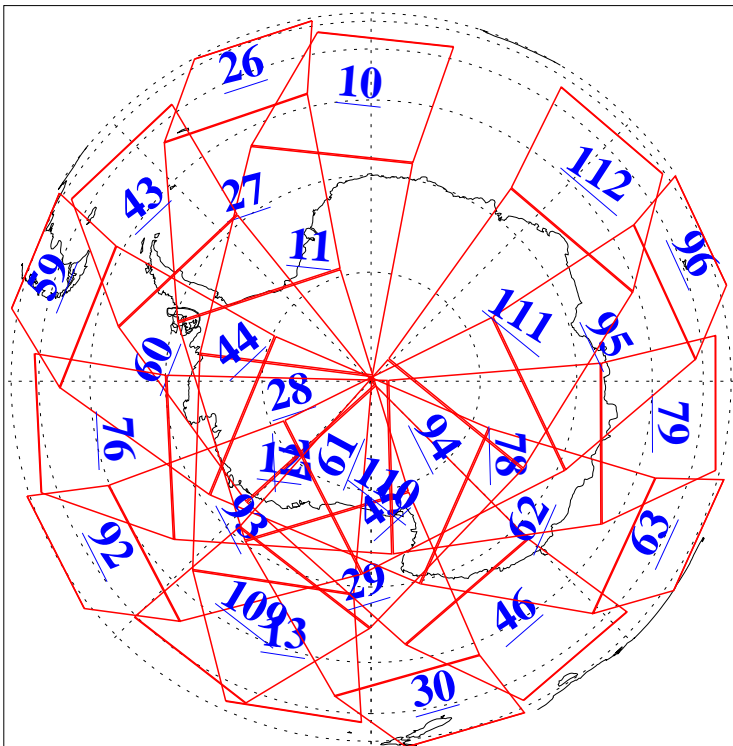

18 Nov 2022
 DoY 322
 Aqua Day 7503

Ascending Granules

Descending Granules

Legend: AMSU Available, *HSB Available*, *AIRS Available*

L1B Availability
 AMSU Granules: 236
 HSB Granules: 0
 AIRS Granules: 236

18 Nov 2022
 DoY 322
 Aqua Day 7503

Northern Hemisphere Granules

Southern Hemisphere Granules

Legend: AMSU Available, **HSB Available**, **AIRS Available**