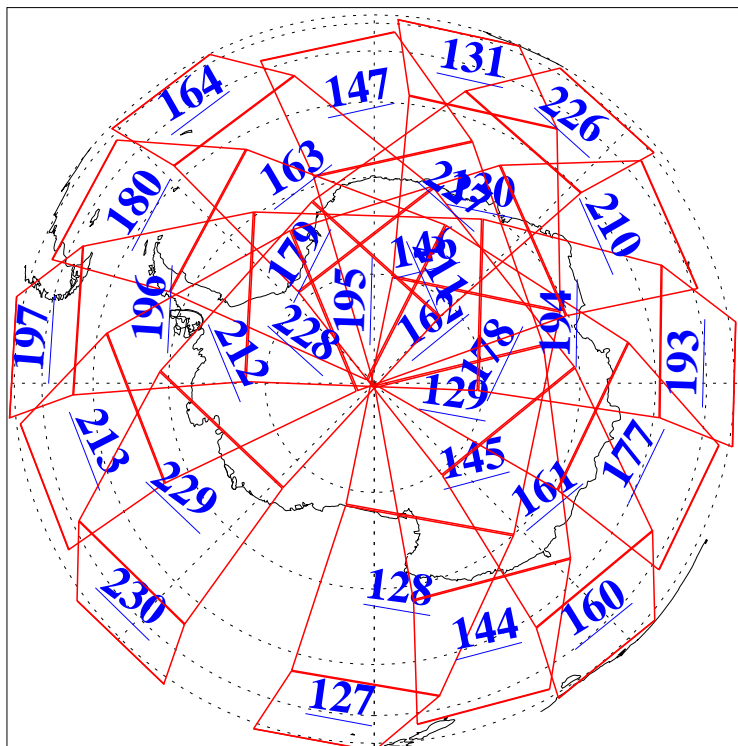

L1B Availability  
AMSU Granules: 236  
HSB Granules: 0  
AIRS Granules: 236

16 Nov 2022  
DoY 320  
Aqua Day 7501  
Ascending Granules

Descending Granules

Legend: AMSU Available, HSB Available, AIRS Available

L1B Availability  
 AMSU Granules: 236  
 HSB Granules: 0  
 AIRS Granules: 236

16 Nov 2022  
 DoY 320  
 Aqua Day 7501

Northern Hemisphere Granules

Southern Hemisphere Granules

Legend: AMSU Available, HSB Available, **AIRS Available**