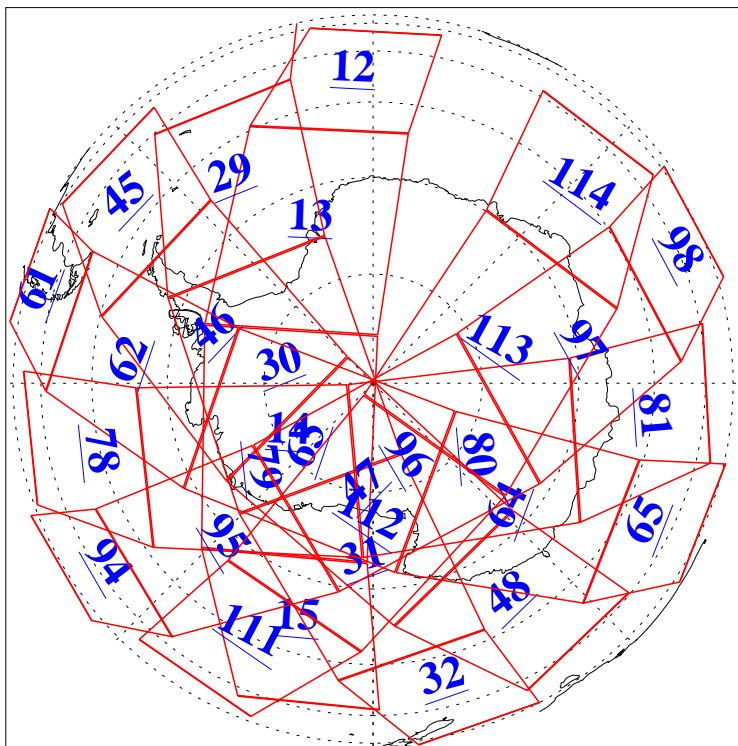

L1B Availability  
AMSU Granules: 236  
HSB Granules: 0  
AIRS Granules: 236

16 Nov 2022  
DoY 320  
Aqua Day 7501  
Granules: 1 to 120

Granules: 121 to 240

Legend: AMSU Available, *HSB Available*, *AIRS Available*

L1B Availability  
AMSU Granules: 236  
HSB Granules: 0  
AIRS Granules: 236

16 Nov 2022  
DoY 320  
Aqua Day 7501  
Ascending Granules

Descending Granules

Legend: AMSU Available, HSB Available, AIRS Available

L1B Availability  
 AMSU Granules: 236  
 HSB Granules: 0  
 AIRS Granules: 236

16 Nov 2022  
 DoY 320  
 Aqua Day 7501

Northern Hemisphere Granules

Southern Hemisphere Granules

Legend: AMSU Available, HSB Available, **AIRS Available**