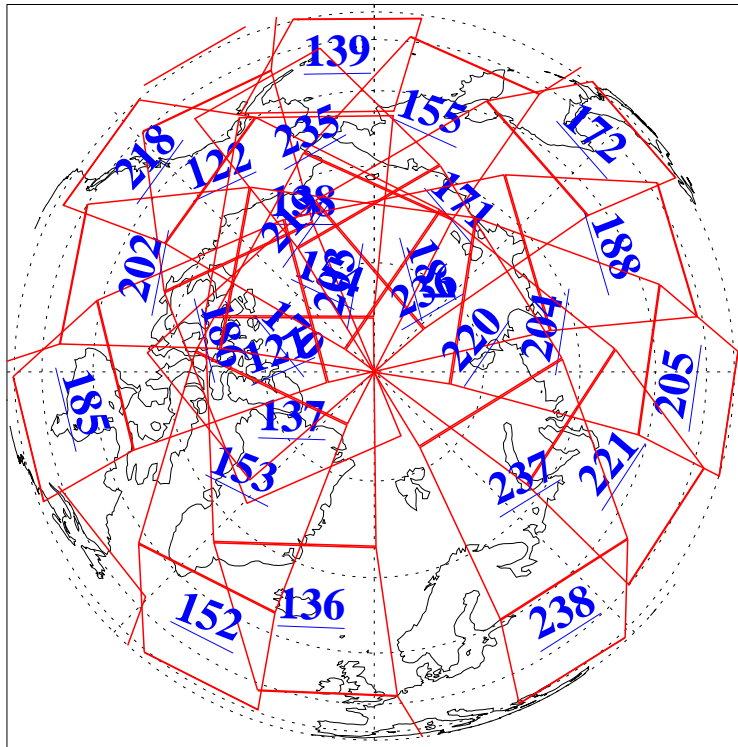

L1B Availability  
AMSU Granules: 236  
HSB Granules: 0  
AIRS Granules: 236

16 Nov 2022  
DoY 320  
Aqua Day 7501  
Ascending Granules

Descending Granules

Legend: AMSU Available, HSB Available, AIRS Available

L1B Availability  
 AMSU Granules: 236  
 HSB Granules: 0  
 AIRS Granules: 236

16 Nov 2022  
 DoY 320  
 Aqua Day 7501

Northern Hemisphere Granules

Southern Hemisphere Granules

Legend: AMSU Available, HSB Available, **AIRS Available**