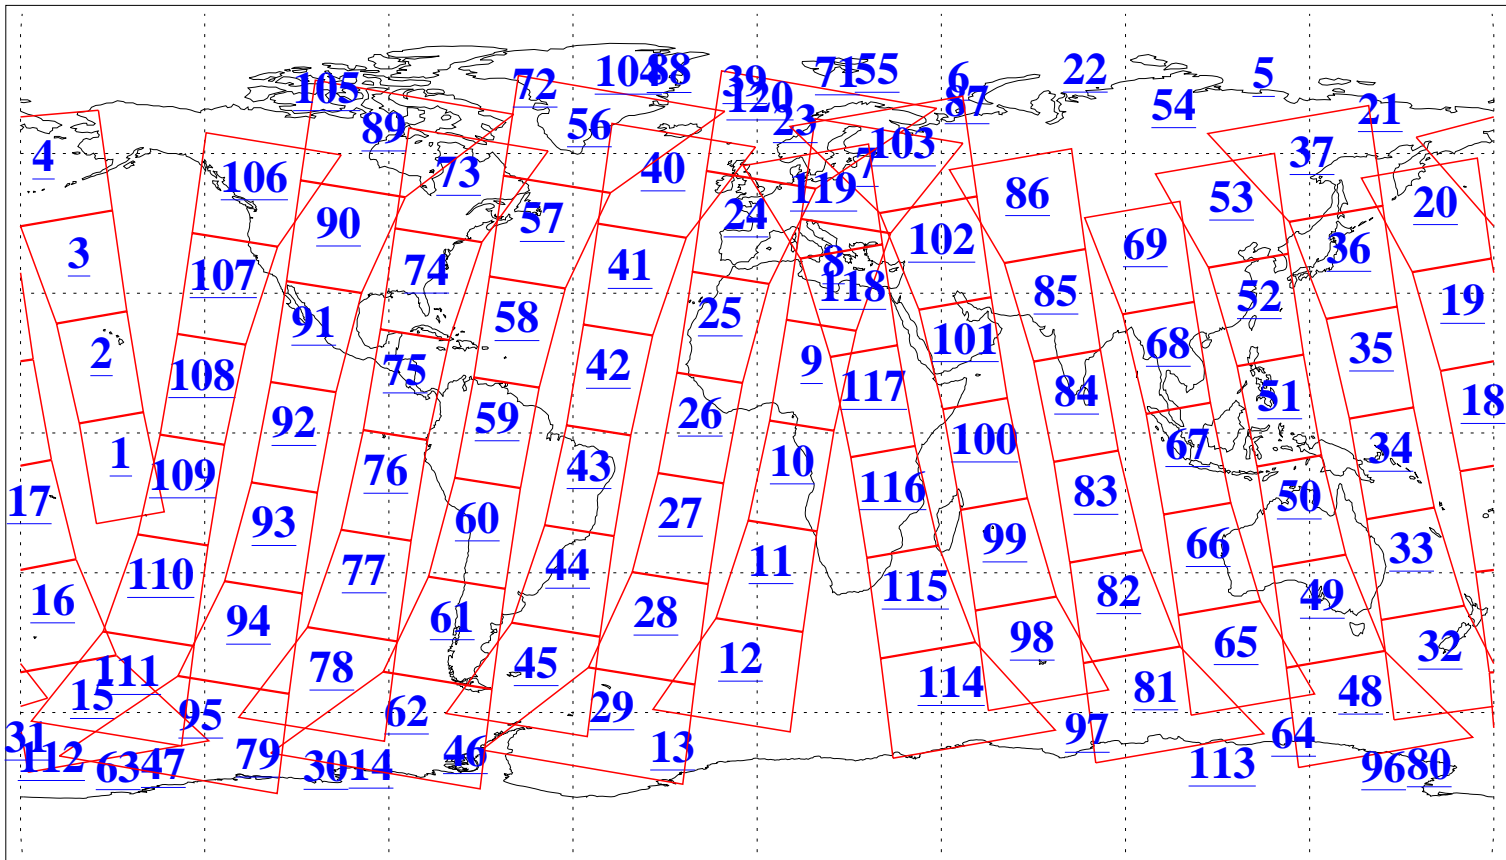

L1B Availability  
AMSU Granules: 236  
HSB Granules: 0  
AIRS Granules: 236

16 Nov 2022  
DoY 320  
Aqua Day 7501  
Granules: 1 to 120

Granules: 121 to 240

Legend: AMSU Available, *HSB Available*, *AIRS Available*

L1B Availability  
AMSU Granules: 236  
HSB Granules: 0  
AIRS Granules: 236

16 Nov 2022  
DoY 320  
Aqua Day 7501  
Ascending Granules

Descending Granules

Legend: AMSU Available, HSB Available, AIRS Available

L1B Availability  
 AMSU Granules: 236  
 HSB Granules: 0  
 AIRS Granules: 236

16 Nov 2022  
 DoY 320  
 Aqua Day 7501

Northern Hemisphere Granules

Southern Hemisphere Granules

Legend: AMSU Available, HSB Available, **AIRS Available**