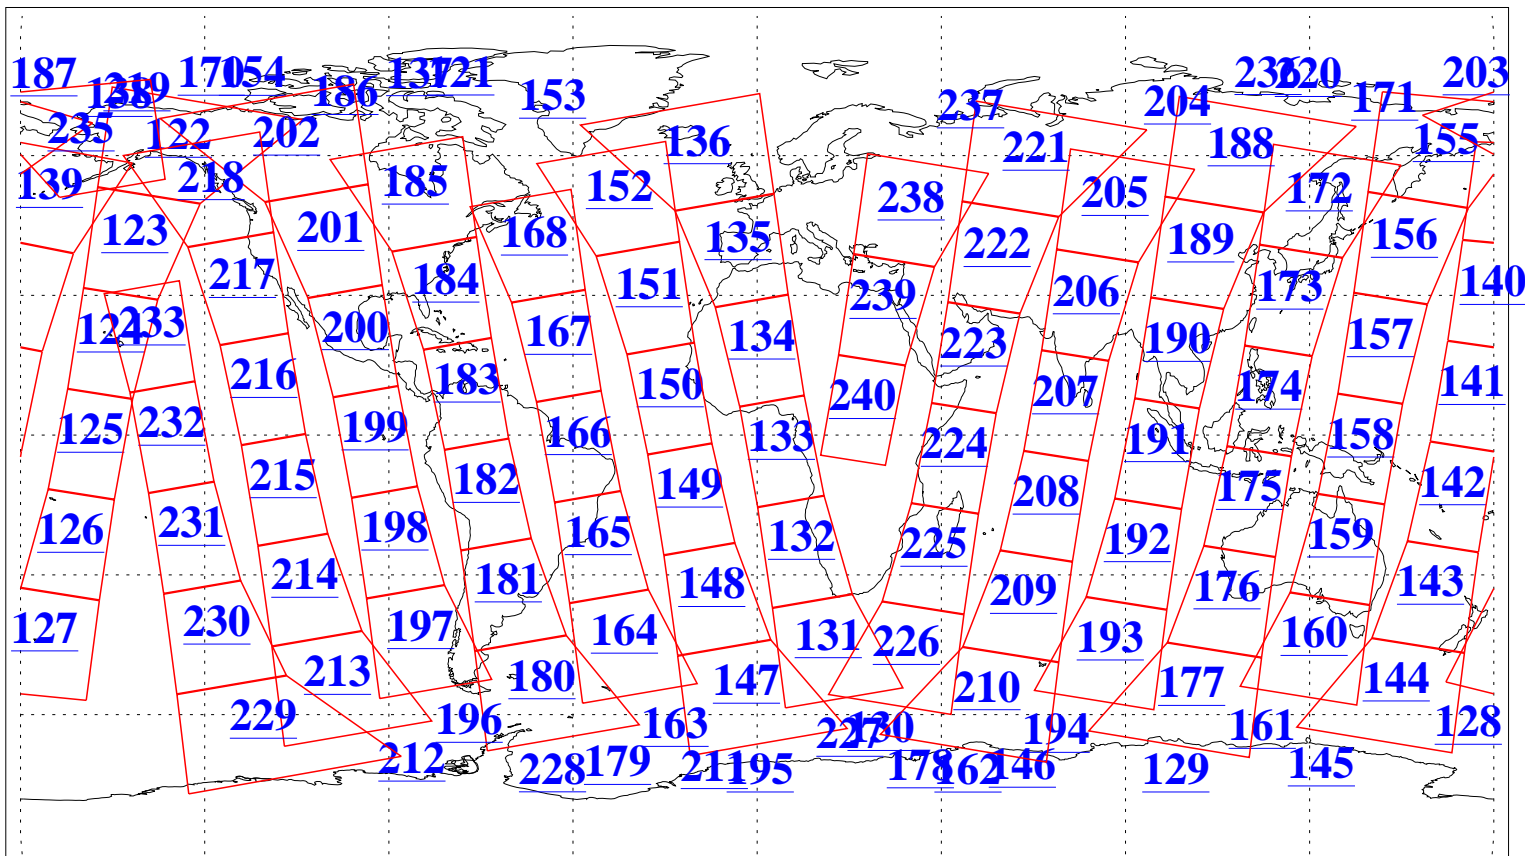

L1B Availability  
AMSU Granules: 236  
HSB Granules: 0  
AIRS Granules: 236

16 Nov 2022  
DoY 320  
Aqua Day 7501  
Granules: 1 to 120

Granules: 121 to 240

Legend: AMSU Available, *HSB Available*, *AIRS Available*

L1B Availability  
AMSU Granules: 236  
HSB Granules: 0  
AIRS Granules: 236

16 Nov 2022  
DoY 320  
Aqua Day 7501  
Ascending Granules

Descending Granules

Legend: AMSU Available, HSB Available, AIRS Available

L1B Availability  
 AMSU Granules: 236  
 HSB Granules: 0  
 AIRS Granules: 236

16 Nov 2022  
 DoY 320  
 Aqua Day 7501

Northern Hemisphere Granules

Southern Hemisphere Granules

Legend: AMSU Available, HSB Available, **AIRS Available**