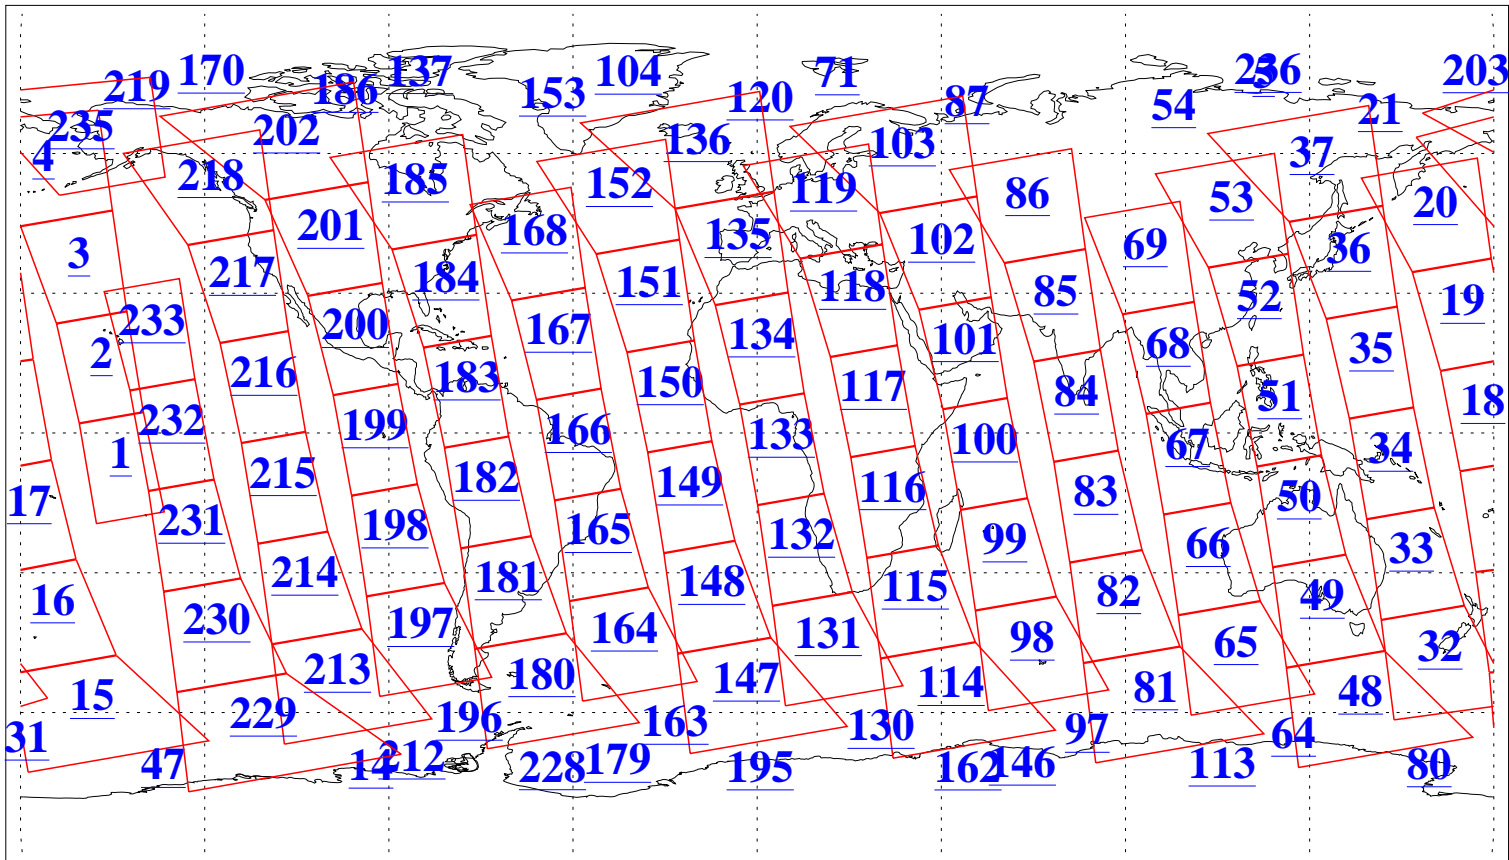

L1B Availability  
AMSU Granules: 236  
HSB Granules: 0  
AIRS Granules: 236

16 Nov 2022  
DoY 320  
Aqua Day 7501  
Granules: 1 to 120

Granules: 121 to 240

Legend: AMSU Available, *HSB Available*, *AIRS Available*

L1B Availability  
AMSU Granules: 236  
HSB Granules: 0  
AIRS Granules: 236

16 Nov 2022  
DoY 320  
Aqua Day 7501  
Ascending Granules

Descending Granules

Legend: AMSU Available, HSB Available, AIRS Available

L1B Availability  
 AMSU Granules: 236  
 HSB Granules: 0  
 AIRS Granules: 236

16 Nov 2022  
 DoY 320  
 Aqua Day 7501

Northern Hemisphere Granules

Southern Hemisphere Granules

Legend: AMSU Available, HSB Available, **AIRS Available**