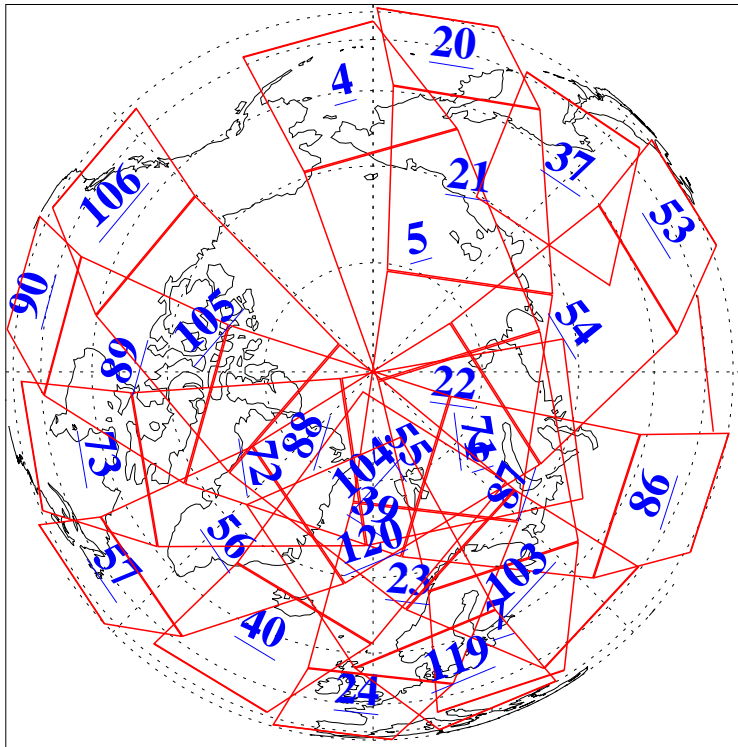

L1B Availability  
AMSU Granules: 236  
HSB Granules: 0  
AIRS Granules: 236

16 Nov 2022  
DoY 320  
Aqua Day 7501  
Ascending Granules

Descending Granules

Legend: AMSU Available, HSB Available, AIRS Available

L1B Availability  
 AMSU Granules: 236  
 HSB Granules: 0  
 AIRS Granules: 236

16 Nov 2022  
 DoY 320  
 Aqua Day 7501

Northern Hemisphere Granules

Southern Hemisphere Granules

Legend: AMSU Available, HSB Available, **AIRS Available**