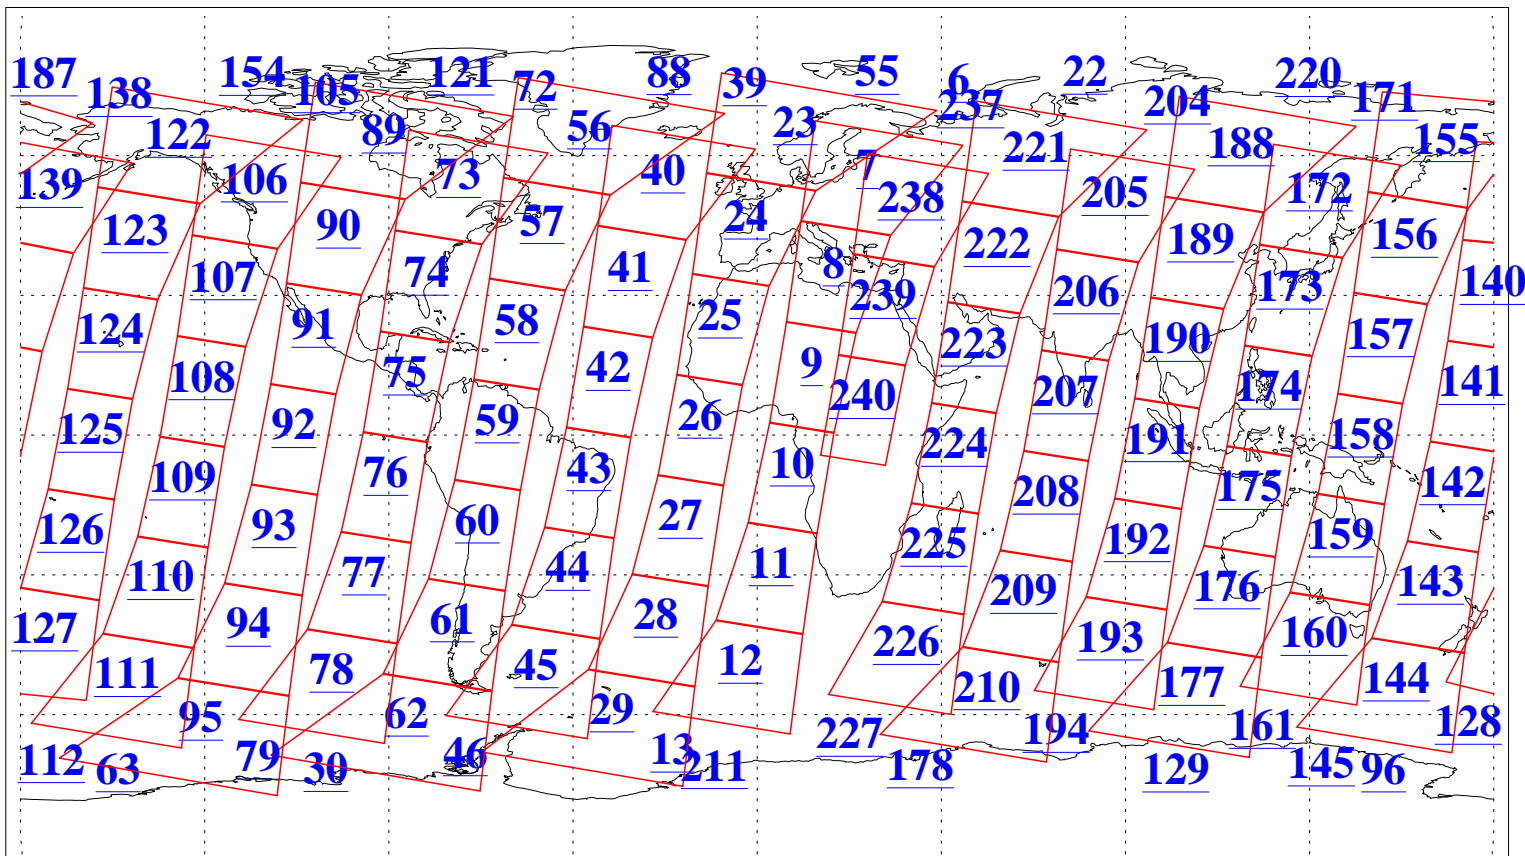

L1B Availability  
AMSU Granules: 236  
HSB Granules: 0  
AIRS Granules: 236

16 Nov 2022  
DoY 320  
Aqua Day 7501  
Granules: 1 to 120

Granules: 121 to 240

Legend: AMSU Available, *HSB Available*, *AIRS Available*

L1B Availability  
AMSU Granules: 236  
HSB Granules: 0  
AIRS Granules: 236

16 Nov 2022  
DoY 320  
Aqua Day 7501  
Ascending Granules

Descending Granules

Legend: AMSU Available, HSB Available, AIRS Available

L1B Availability  
 AMSU Granules: 236  
 HSB Granules: 0  
 AIRS Granules: 236

16 Nov 2022  
 DoY 320  
 Aqua Day 7501

Northern Hemisphere Granules

Southern Hemisphere Granules

Legend: AMSU Available, HSB Available, **AIRS Available**