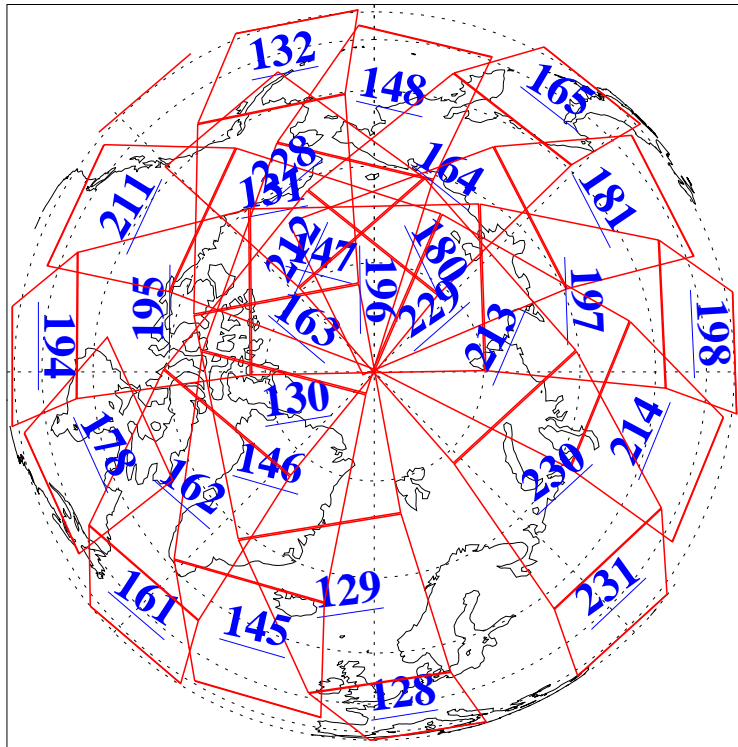

L1B Availability  
 AMSU Granules: 236  
 HSB Granules: 0  
 AIRS Granules: 236

15 Nov 2022  
 DoY 319  
 Aqua Day 7500

Ascending Granules

Descending Granules

Legend: AMSU Available, HSB Available, AIRS Available

L1B Availability  
 AMSU Granules: 236  
 HSB Granules: 0  
 AIRS Granules: 236

15 Nov 2022  
 DoY 319  
 Aqua Day 7500

Northern Hemisphere Granules

Southern Hemisphere Granules

Legend: AMSU Available, ~~HSB Available~~, **AIRS Available**