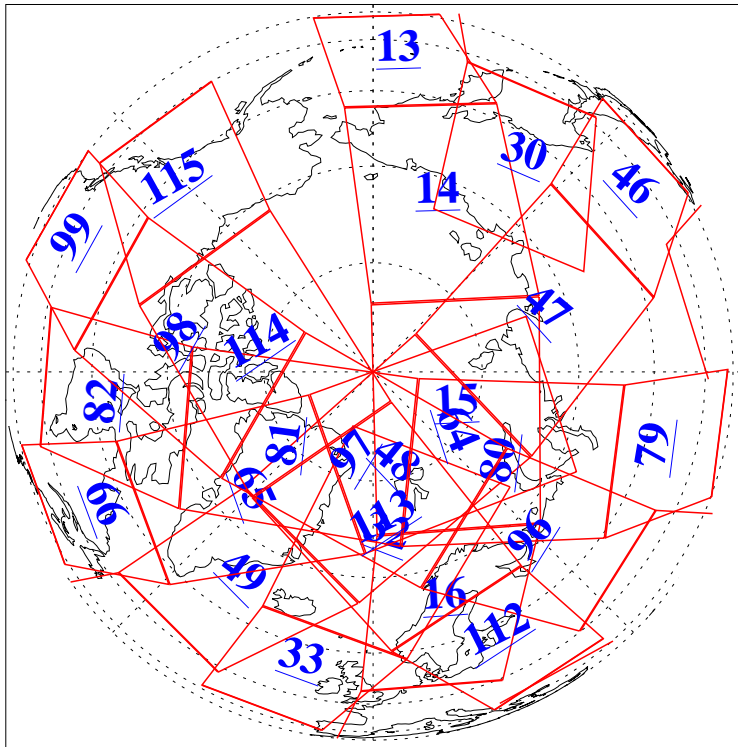

L1B Availability  
 AMSU Granules: 236  
 HSB Granules: 0  
 AIRS Granules: 236

15 Nov 2022  
 DoY 319  
 Aqua Day 7500

Ascending Granules

Descending Granules

Legend: AMSU Available, HSB Available, AIRS Available

L1B Availability  
 AMSU Granules: 236  
 HSB Granules: 0  
 AIRS Granules: 236

15 Nov 2022  
 DoY 319  
 Aqua Day 7500

Northern Hemisphere Granules

Southern Hemisphere Granules

Legend: AMSU Available, ~~HSB Available~~, **AIRS Available**