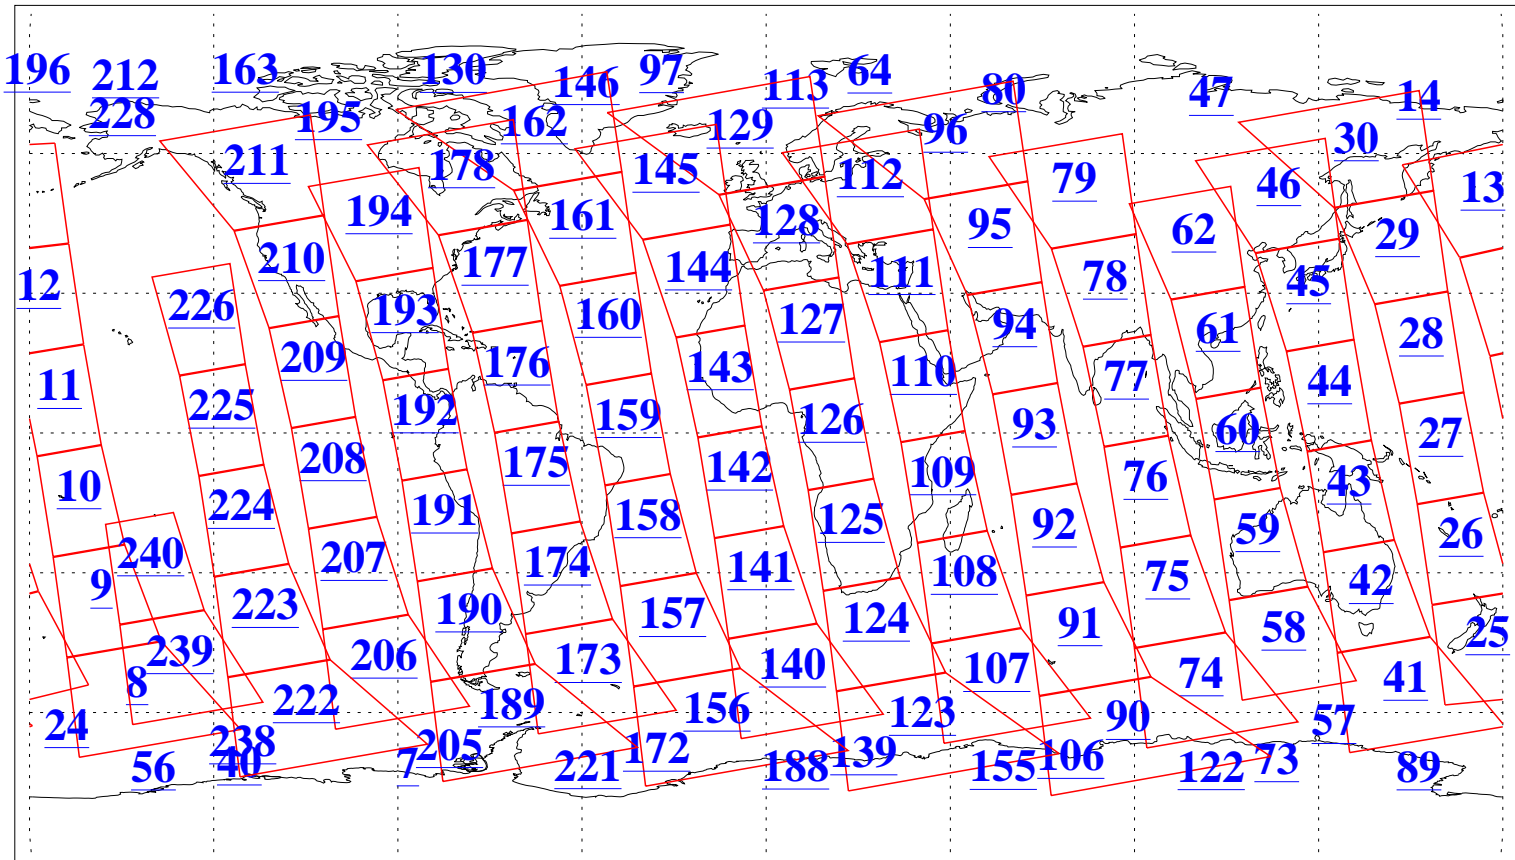

L1B Availability  
AMSU Granules: 236  
HSB Granules: 0  
AIRS Granules: 236

15 Nov 2022  
DoY 319  
Aqua Day 7500  
Granules: 1 to 120

Granules: 121 to 240

Legend: AMSU Available, HSB Available, AIRS Available

L1B Availability  
 AMSU Granules: 236  
 HSB Granules: 0  
 AIRS Granules: 236

15 Nov 2022  
 DoY 319  
 Aqua Day 7500

Ascending Granules

Descending Granules

Legend: AMSU Available, HSB Available, AIRS Available

L1B Availability  
 AMSU Granules: 236  
 HSB Granules: 0  
 AIRS Granules: 236

15 Nov 2022  
 DoY 319  
 Aqua Day 7500

Northern Hemisphere Granules

Southern Hemisphere Granules

Legend: AMSU Available, ~~HSB Available~~, **AIRS Available**