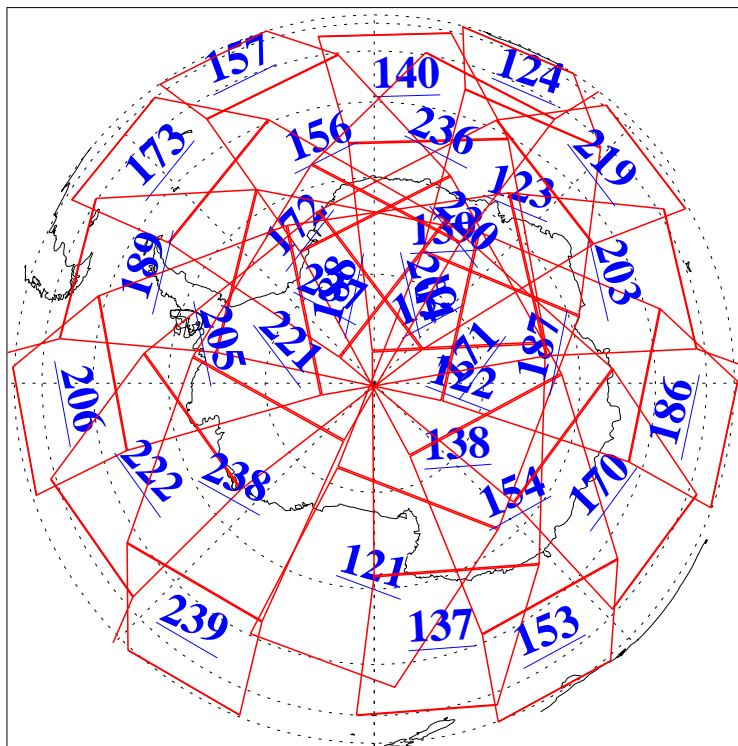

L1B Availability  
 AMSU Granules: 236  
 HSB Granules: 0  
 AIRS Granules: 236

15 Nov 2022  
 DoY 319  
 Aqua Day 7500

Ascending Granules

Descending Granules

Legend: AMSU Available, HSB Available, AIRS Available

L1B Availability  
 AMSU Granules: 236  
 HSB Granules: 0  
 AIRS Granules: 236

15 Nov 2022  
 DoY 319  
 Aqua Day 7500

Northern Hemisphere Granules

Southern Hemisphere Granules

Legend: AMSU Available, ~~HSB Available~~, **AIRS Available**