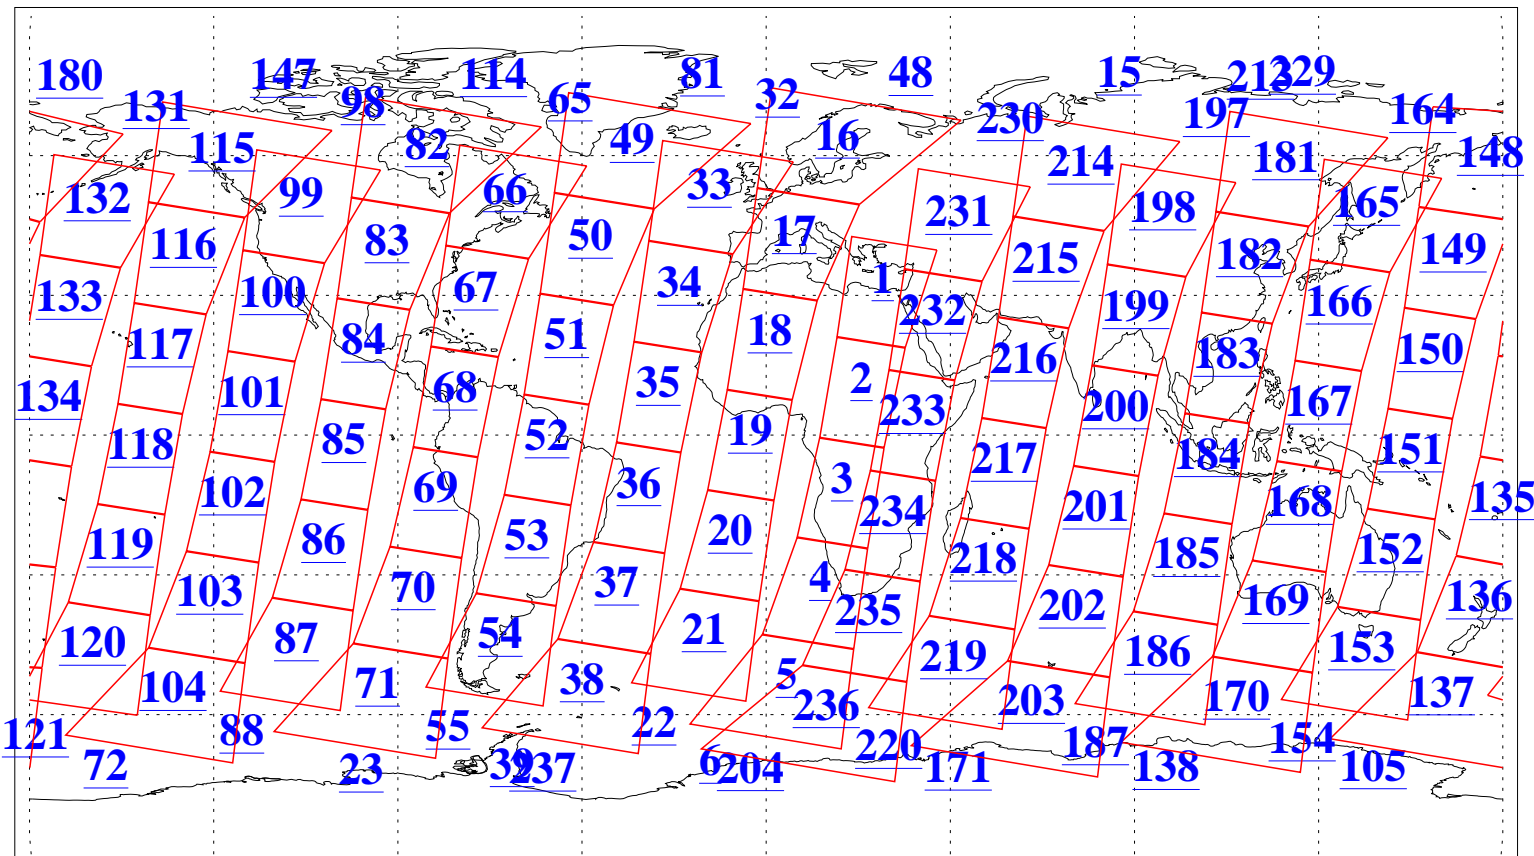

L1B Availability  
AMSU Granules: 236  
HSB Granules: 0  
AIRS Granules: 236

15 Nov 2022  
DoY 319  
Aqua Day 7500  
Granules: 1 to 120

Granules: 121 to 240

Legend: AMSU Available, HSB Available, AIRS Available

L1B Availability  
 AMSU Granules: 236  
 HSB Granules: 0  
 AIRS Granules: 236

15 Nov 2022  
 DoY 319  
 Aqua Day 7500

Ascending Granules

Descending Granules

Legend: AMSU Available, HSB Available, AIRS Available

L1B Availability  
 AMSU Granules: 236  
 HSB Granules: 0  
 AIRS Granules: 236

15 Nov 2022  
 DoY 319  
 Aqua Day 7500

Northern Hemisphere Granules

Southern Hemisphere Granules

Legend: AMSU Available, ~~HSB Available~~, **AIRS Available**