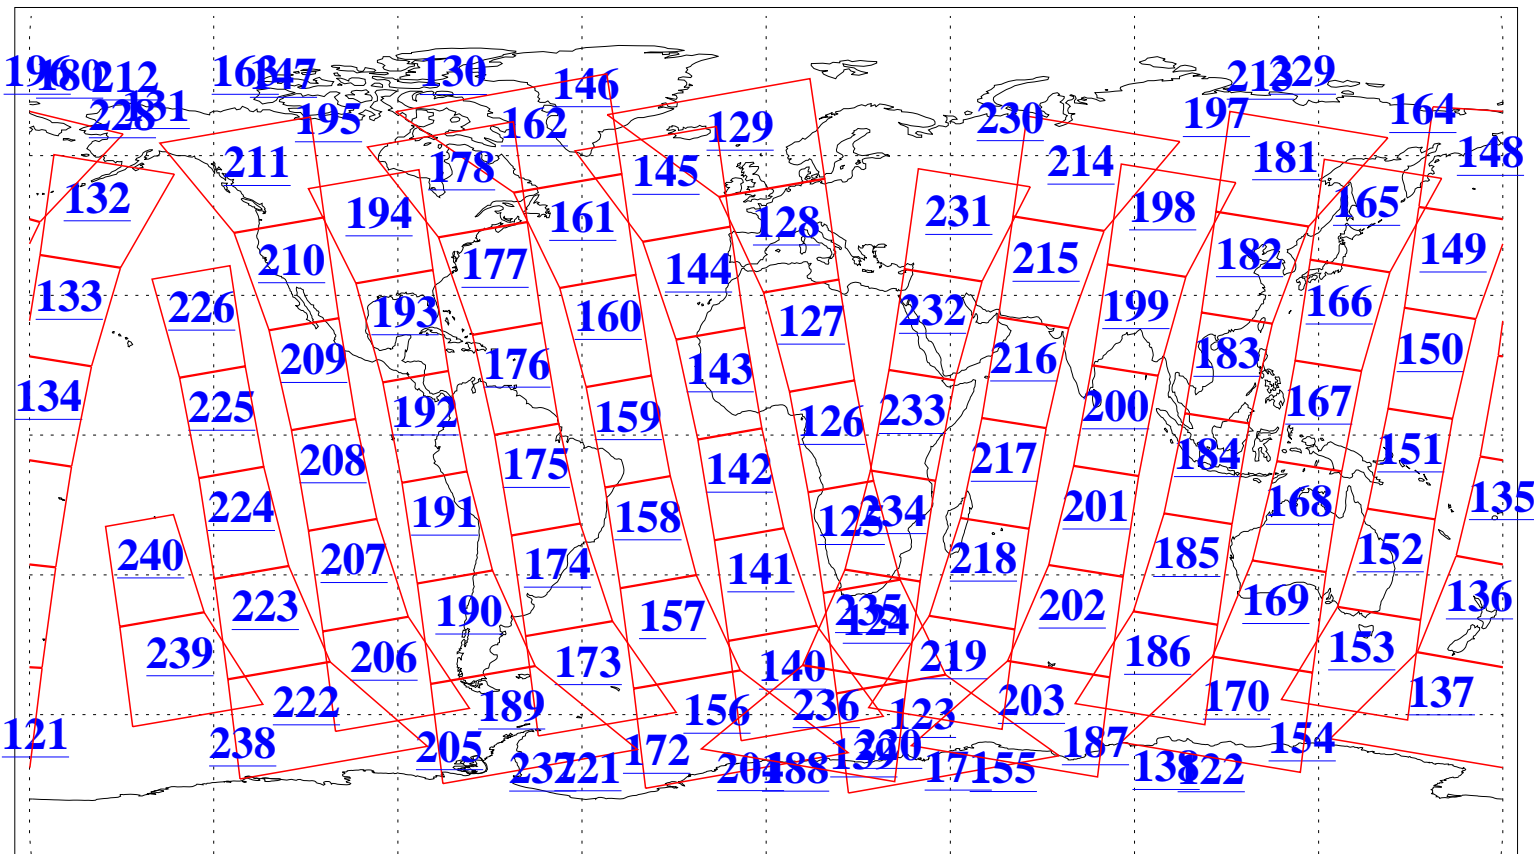

L1B Availability  
AMSU Granules: 236  
HSB Granules: 0  
AIRS Granules: 236

15 Nov 2022  
DoY 319  
Aqua Day 7500  
Granules: 1 to 120

Granules: 121 to 240

Legend: AMSU Available, HSB Available, AIRS Available

L1B Availability  
 AMSU Granules: 236  
 HSB Granules: 0  
 AIRS Granules: 236

15 Nov 2022  
 DoY 319  
 Aqua Day 7500

Ascending Granules

Descending Granules

Legend: AMSU Available, HSB Available, AIRS Available

L1B Availability  
 AMSU Granules: 236  
 HSB Granules: 0  
 AIRS Granules: 236

15 Nov 2022  
 DoY 319  
 Aqua Day 7500

Northern Hemisphere Granules

Southern Hemisphere Granules

Legend: AMSU Available, ~~HSB Available~~, **AIRS Available**