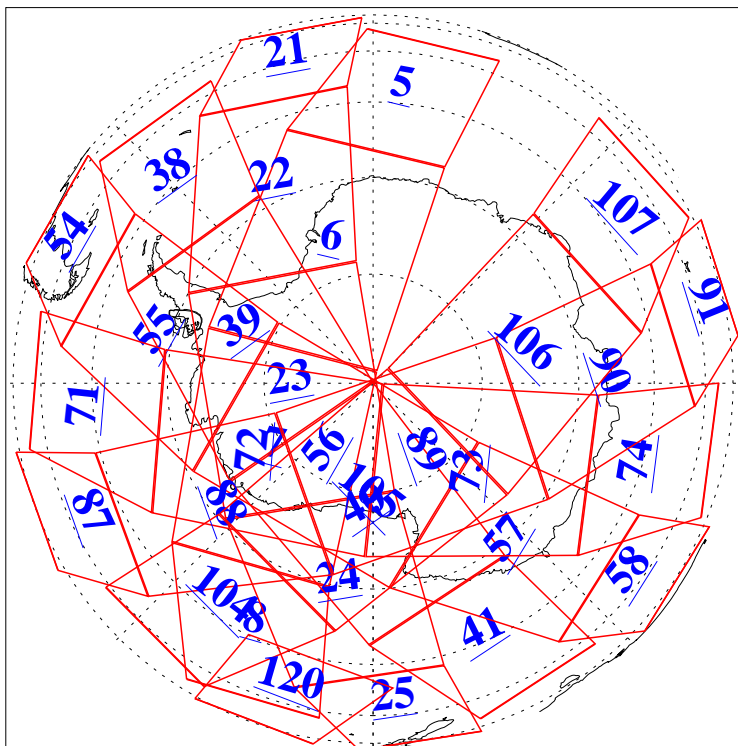

L1B Availability  
AMSU Granules: 236  
HSB Granules: 0  
AIRS Granules: 236

15 Nov 2022  
DoY 319  
Aqua Day 7500  
Granules: 1 to 120

Granules: 121 to 240

Legend: AMSU Available, HSB Available, AIRS Available

L1B Availability  
 AMSU Granules: 236  
 HSB Granules: 0  
 AIRS Granules: 236

15 Nov 2022  
 DoY 319  
 Aqua Day 7500

Ascending Granules

Descending Granules

Legend: AMSU Available, HSB Available, AIRS Available

L1B Availability  
 AMSU Granules: 236  
 HSB Granules: 0  
 AIRS Granules: 236

15 Nov 2022  
 DoY 319  
 Aqua Day 7500

Northern Hemisphere Granules

Southern Hemisphere Granules

Legend: AMSU Available, ~~HSB Available~~, **AIRS Available**