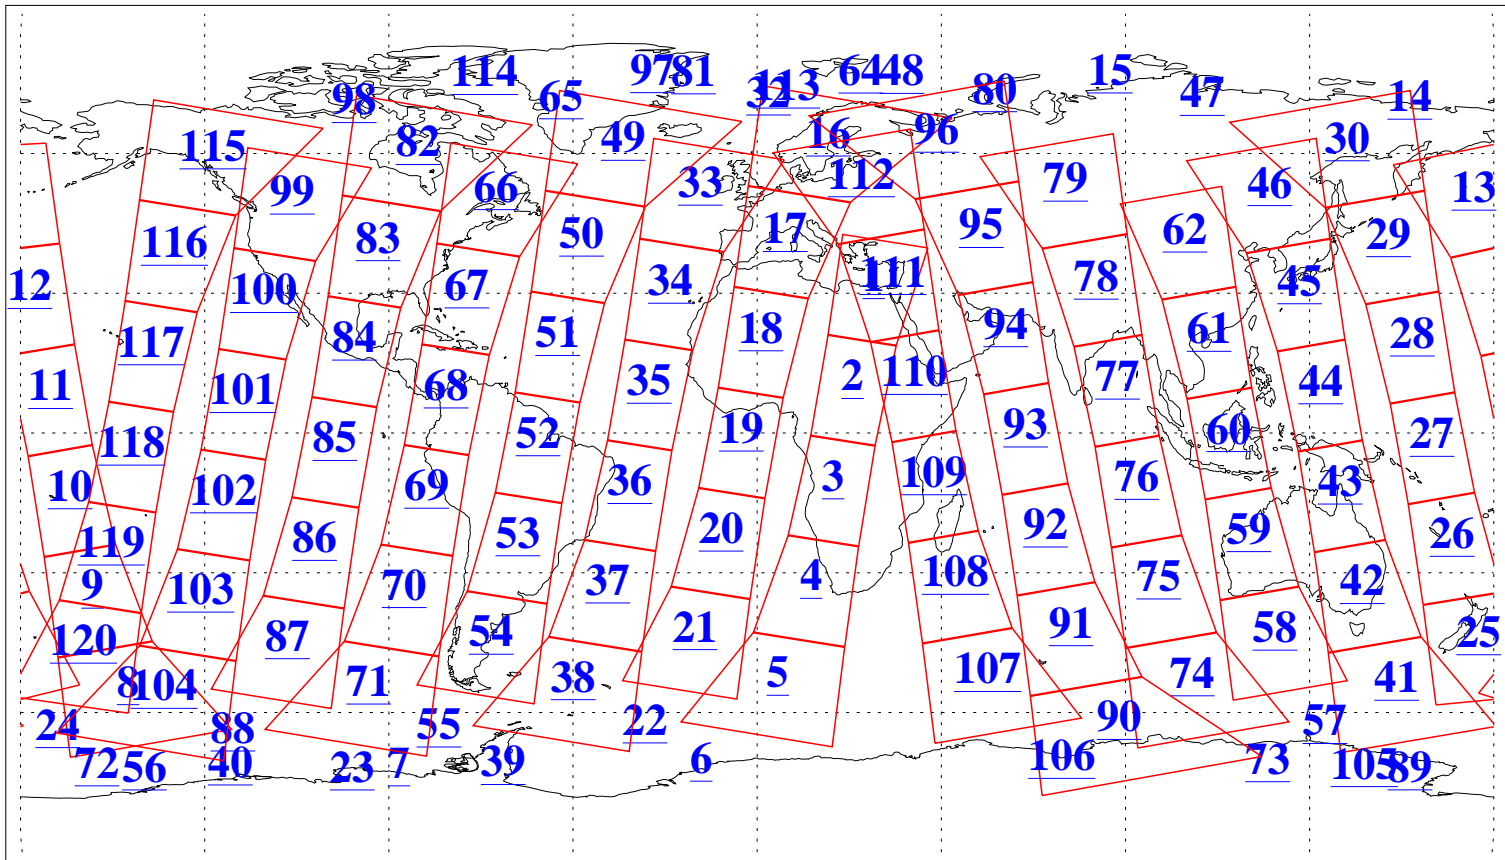

L1B Availability  
AMSU Granules: 236  
HSB Granules: 0  
AIRS Granules: 236

15 Nov 2022  
DoY 319  
Aqua Day 7500  
Granules: 1 to 120

Granules: 121 to 240

Legend: AMSU Available, HSB Available, AIRS Available

L1B Availability  
 AMSU Granules: 236  
 HSB Granules: 0  
 AIRS Granules: 236

15 Nov 2022  
 DoY 319  
 Aqua Day 7500

Ascending Granules

Descending Granules

Legend: AMSU Available, HSB Available, AIRS Available

L1B Availability  
 AMSU Granules: 236  
 HSB Granules: 0  
 AIRS Granules: 236

15 Nov 2022  
 DoY 319  
 Aqua Day 7500

Northern Hemisphere Granules

Southern Hemisphere Granules

Legend: AMSU Available, ~~HSB Available~~, **AIRS Available**