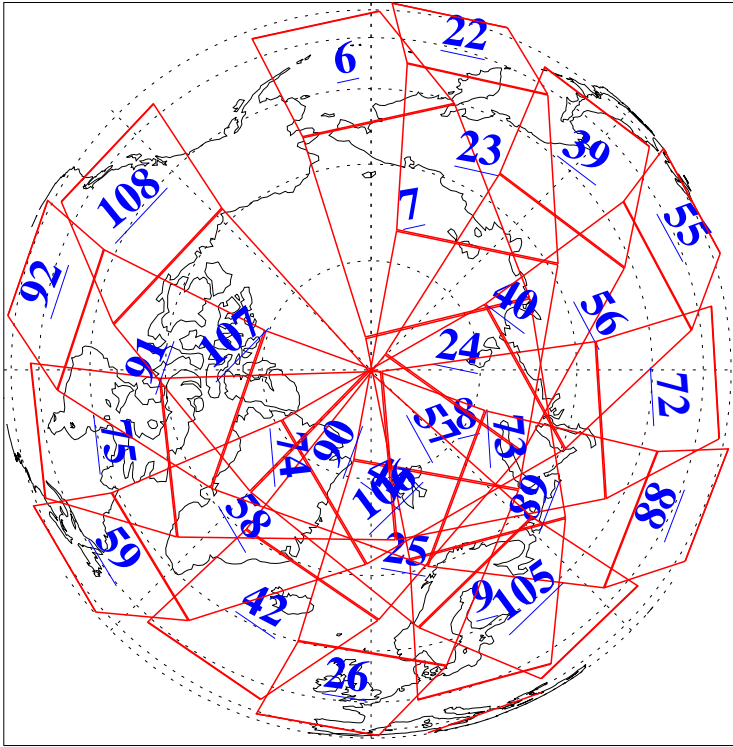

L1B Availability  
AMSU Granules: 237  
HSB Granules: 0  
AIRS Granules: 236

14 Nov 2022  
DoY 318  
Aqua Day 7499  
Granules: 1 to 120

Granules: 121 to 240

Legend: AMSU Available, HSB Available, AIRS Available

L1B Availability  
 AMSU Granules: 237  
 HSB Granules: 0  
 AIRS Granules: 236

14 Nov 2022  
 DoY 318  
 Aqua Day 7499

Ascending Granules

Descending Granules

Legend: AMSU Available, HSB Available, AIRS Available

L1B Availability  
 AMSU Granules: 237  
 HSB Granules: 0  
 AIRS Granules: 236

14 Nov 2022  
 DoY 318  
 Aqua Day 7499

Northern Hemisphere Granules

Southern Hemisphere Granules

Legend: AMSU Available, HSB Available, **AIRS Available**