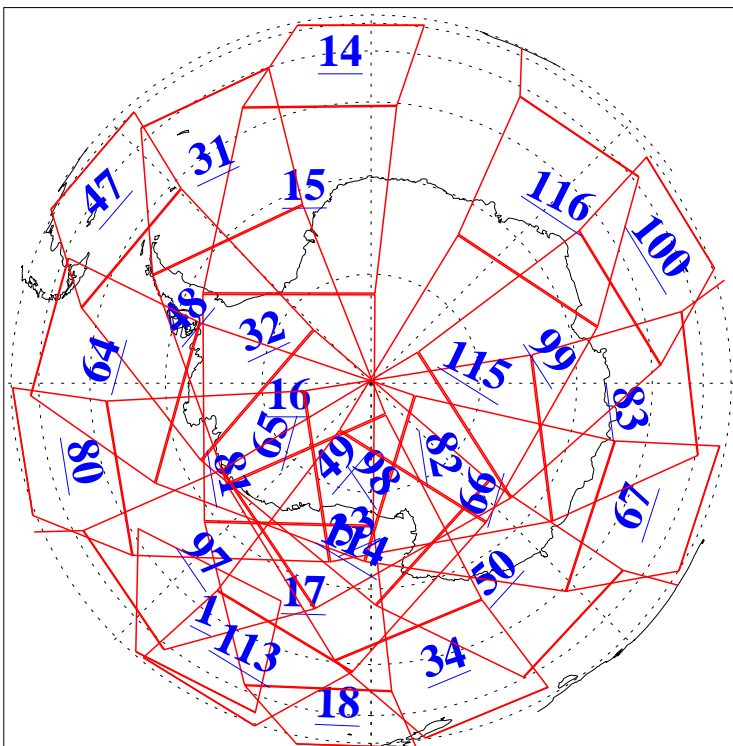

L1B Availability  
AMSU Granules: 237  
HSB Granules: 0  
AIRS Granules: 236

14 Nov 2022  
DoY 318  
Aqua Day 7499  
Granules: 1 to 120

Granules: 121 to 240

Legend: AMSU Available, HSB Available, AIRS Available

L1B Availability  
 AMSU Granules: 237  
 HSB Granules: 0  
 AIRS Granules: 236

14 Nov 2022  
 DoY 318  
 Aqua Day 7499

Ascending Granules

Descending Granules

Legend: AMSU Available, HSB Available, AIRS Available

L1B Availability  
 AMSU Granules: 237  
 HSB Granules: 0  
 AIRS Granules: 236

14 Nov 2022  
 DoY 318  
 Aqua Day 7499

Northern Hemisphere Granules

Southern Hemisphere Granules

Legend: AMSU Available, HSB Available, **AIRS Available**