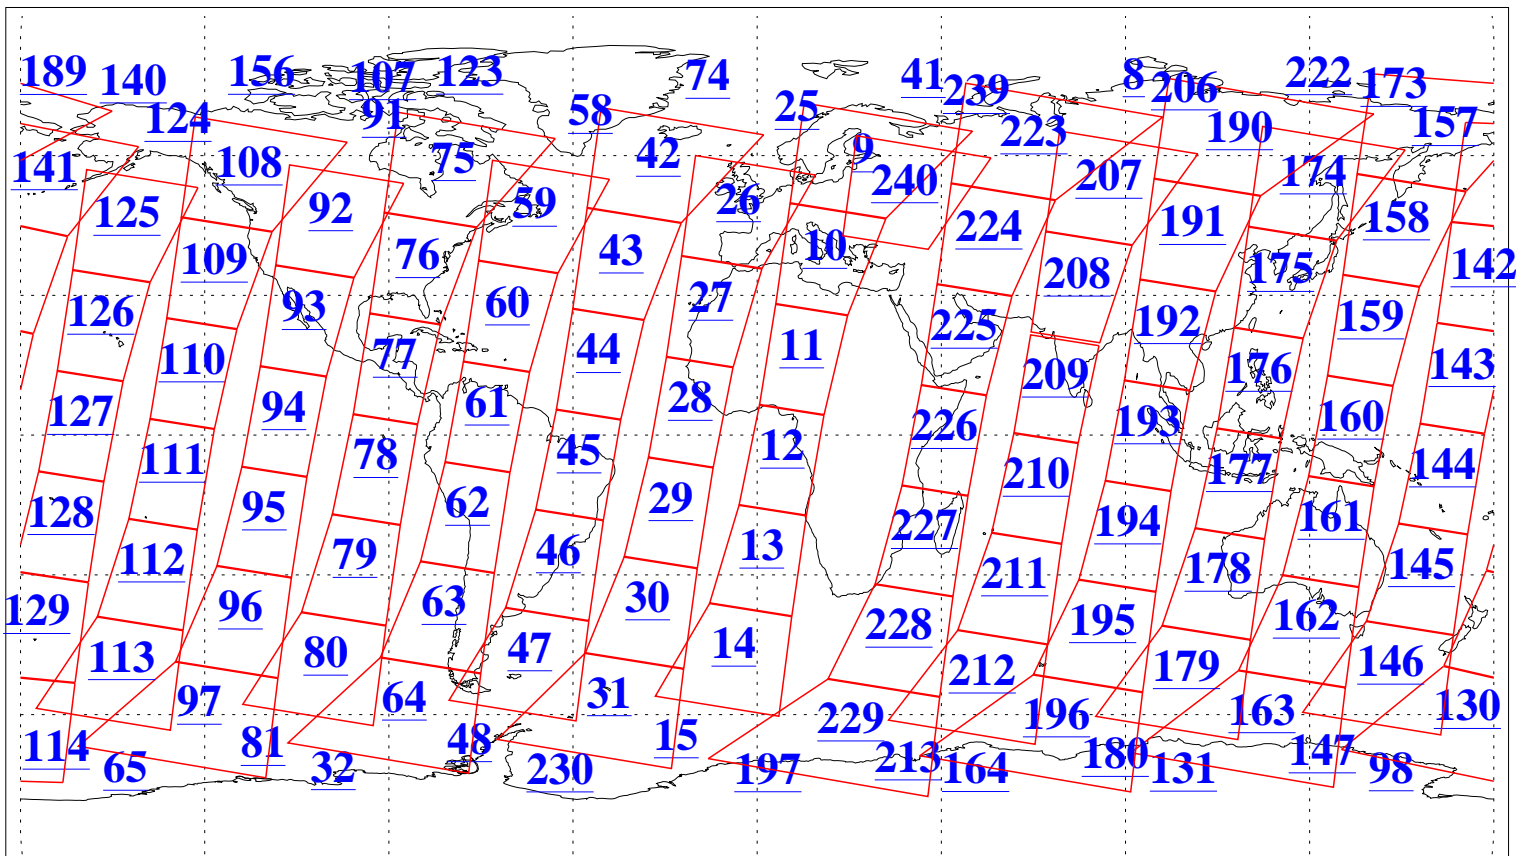

L1B Availability  
AMSU Granules: 237  
HSB Granules: 0  
AIRS Granules: 236

14 Nov 2022  
DoY 318  
Aqua Day 7499  
Granules: 1 to 120

Granules: 121 to 240

Legend: AMSU Available, HSB Available, AIRS Available

L1B Availability  
 AMSU Granules: 237  
 HSB Granules: 0  
 AIRS Granules: 236

14 Nov 2022  
 DoY 318  
 Aqua Day 7499

Ascending Granules

Descending Granules

Legend: AMSU Available, HSB Available, AIRS Available