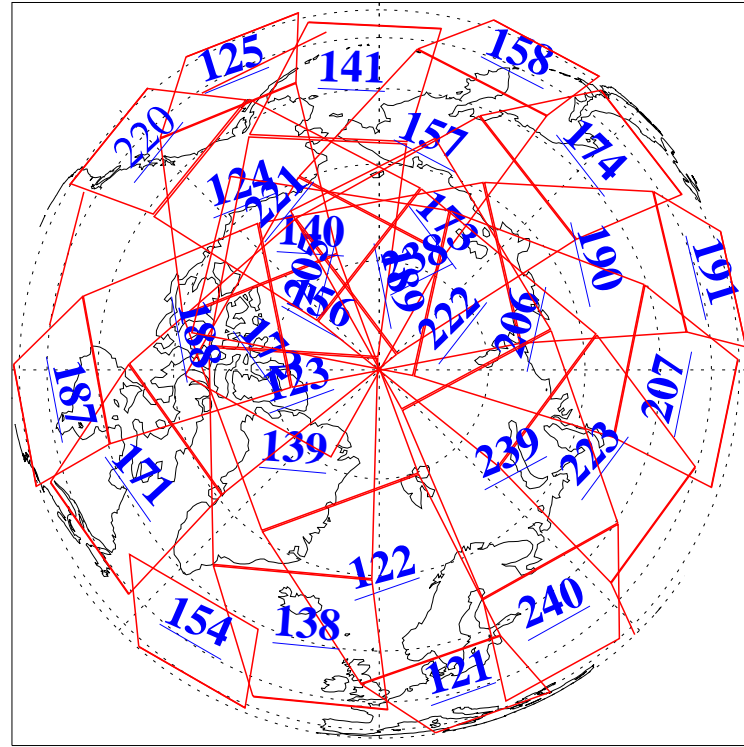

L1B Availability  
 AMSU Granules: 237  
 HSB Granules: 0  
 AIRS Granules: 236

14 Nov 2022  
 DoY 318  
 Aqua Day 7499

Ascending Granules

Descending Granules

Legend: AMSU Available, HSB Available, AIRS Available

L1B Availability  
 AMSU Granules: 237  
 HSB Granules: 0  
 AIRS Granules: 236

14 Nov 2022  
 DoY 318  
 Aqua Day 7499

Northern Hemisphere Granules

Southern Hemisphere Granules

Legend: AMSU Available, HSB Available, **AIRS Available**