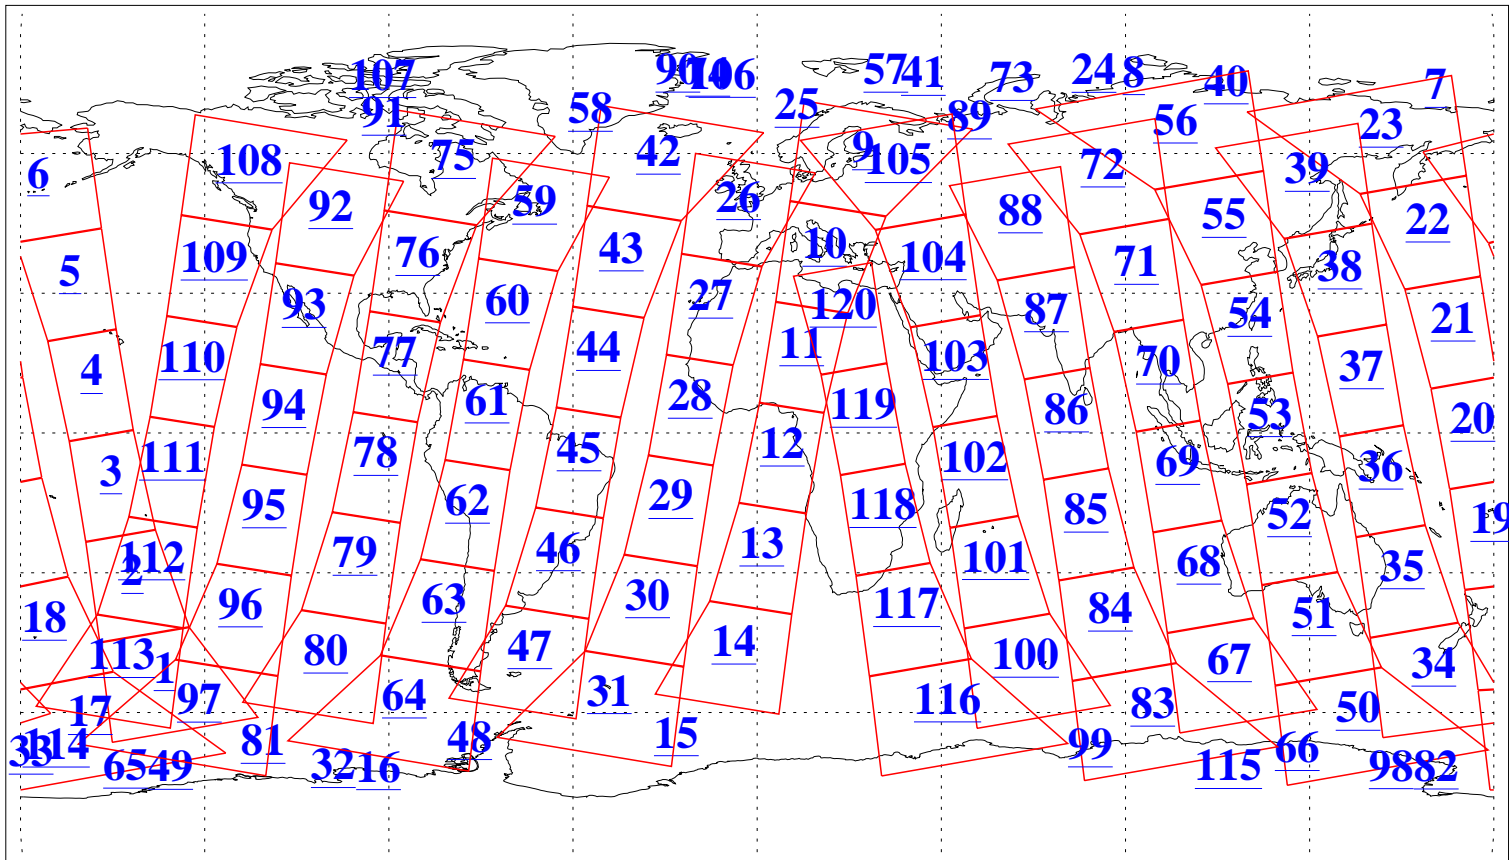

L1B Availability  
AMSU Granules: 237  
HSB Granules: 0  
AIRS Granules: 236

14 Nov 2022  
DoY 318  
Aqua Day 7499  
Granules: 1 to 120

Granules: 121 to 240

Legend: AMSU Available, HSB Available, AIRS Available

L1B Availability  
 AMSU Granules: 237  
 HSB Granules: 0  
 AIRS Granules: 236

14 Nov 2022  
 DoY 318  
 Aqua Day 7499

Ascending Granules

Descending Granules

Legend: AMSU Available, HSB Available, AIRS Available

L1B Availability  
 AMSU Granules: 237  
 HSB Granules: 0  
 AIRS Granules: 236

14 Nov 2022  
 DoY 318  
 Aqua Day 7499

Northern Hemisphere Granules

Southern Hemisphere Granules

Legend: AMSU Available, HSB Available, **AIRS Available**