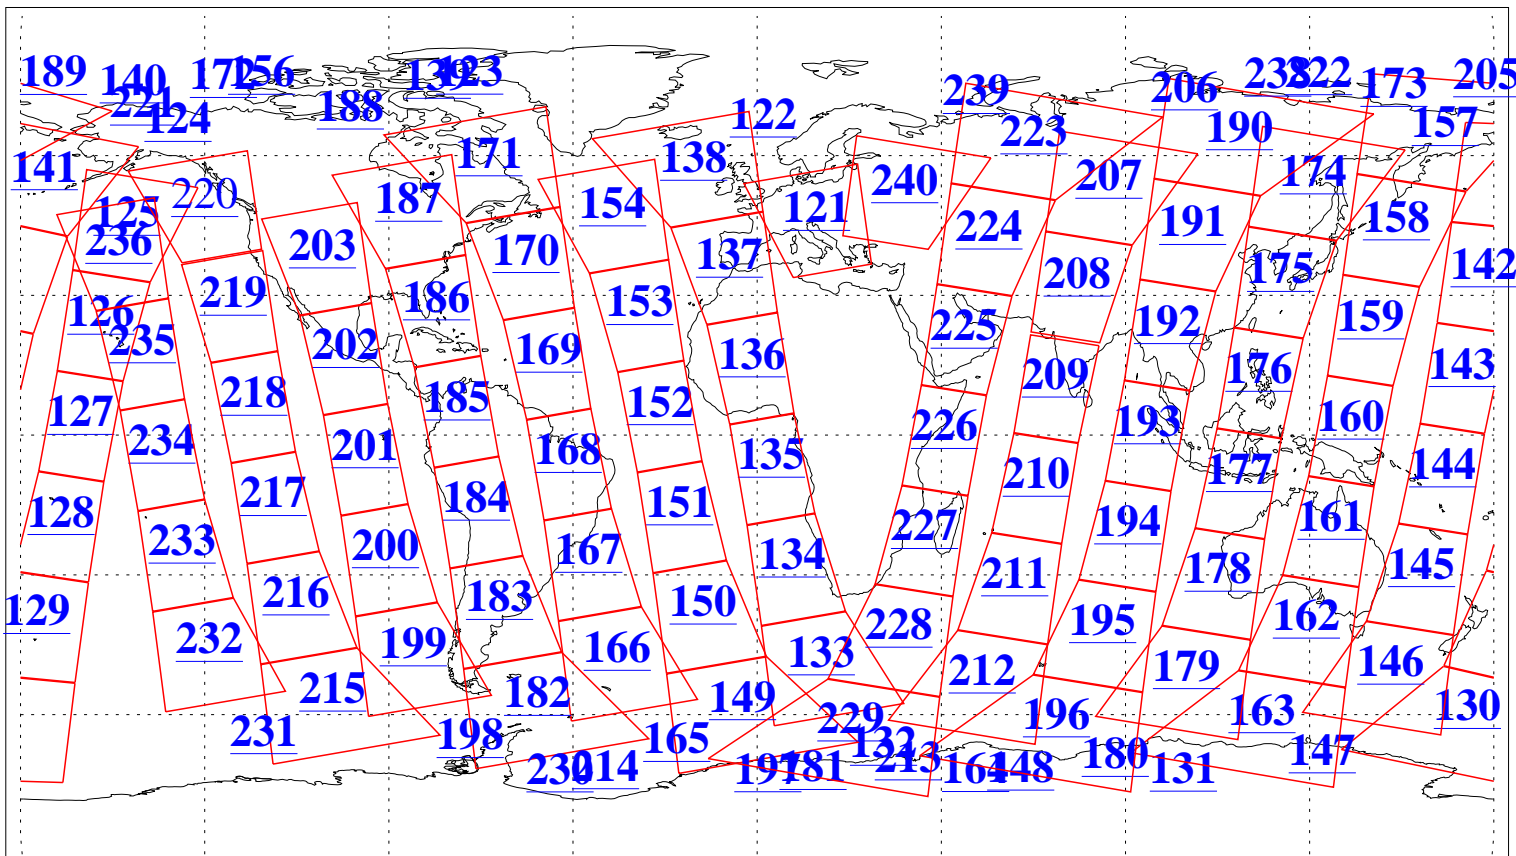

L1B Availability  
AMSU Granules: 237  
HSB Granules: 0  
AIRS Granules: 236

14 Nov 2022  
DoY 318  
Aqua Day 7499  
Granules: 1 to 120

Granules: 121 to 240

Legend: AMSU Available, HSB Available, AIRS Available

L1B Availability  
 AMSU Granules: 237  
 HSB Granules: 0  
 AIRS Granules: 236

14 Nov 2022  
 DoY 318  
 Aqua Day 7499

Ascending Granules

Descending Granules

Legend: AMSU Available, HSB Available, AIRS Available

L1B Availability  
 AMSU Granules: 237  
 HSB Granules: 0  
 AIRS Granules: 236

14 Nov 2022  
 DoY 318  
 Aqua Day 7499

Northern Hemisphere Granules

Southern Hemisphere Granules

Legend: AMSU Available, HSB Available, **AIRS Available**