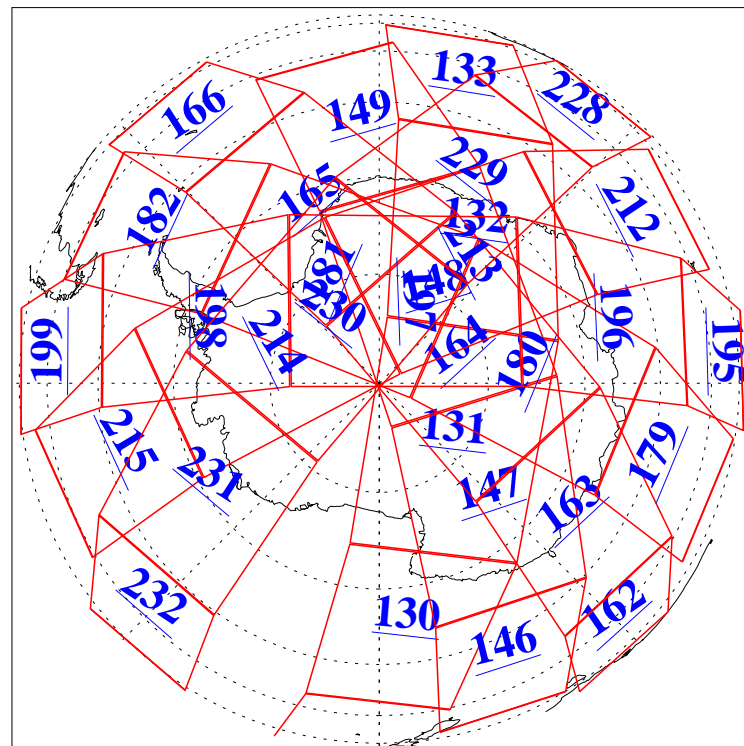

L1B Availability  
 AMSU Granules: 237  
 HSB Granules: 0  
 AIRS Granules: 236

14 Nov 2022  
 DoY 318  
 Aqua Day 7499

Ascending Granules

Descending Granules

Legend: AMSU Available, HSB Available, AIRS Available

L1B Availability  
 AMSU Granules: 237  
 HSB Granules: 0  
 AIRS Granules: 236

14 Nov 2022  
 DoY 318  
 Aqua Day 7499

Northern Hemisphere Granules

Southern Hemisphere Granules

Legend: AMSU Available, HSB Available, **AIRS Available**