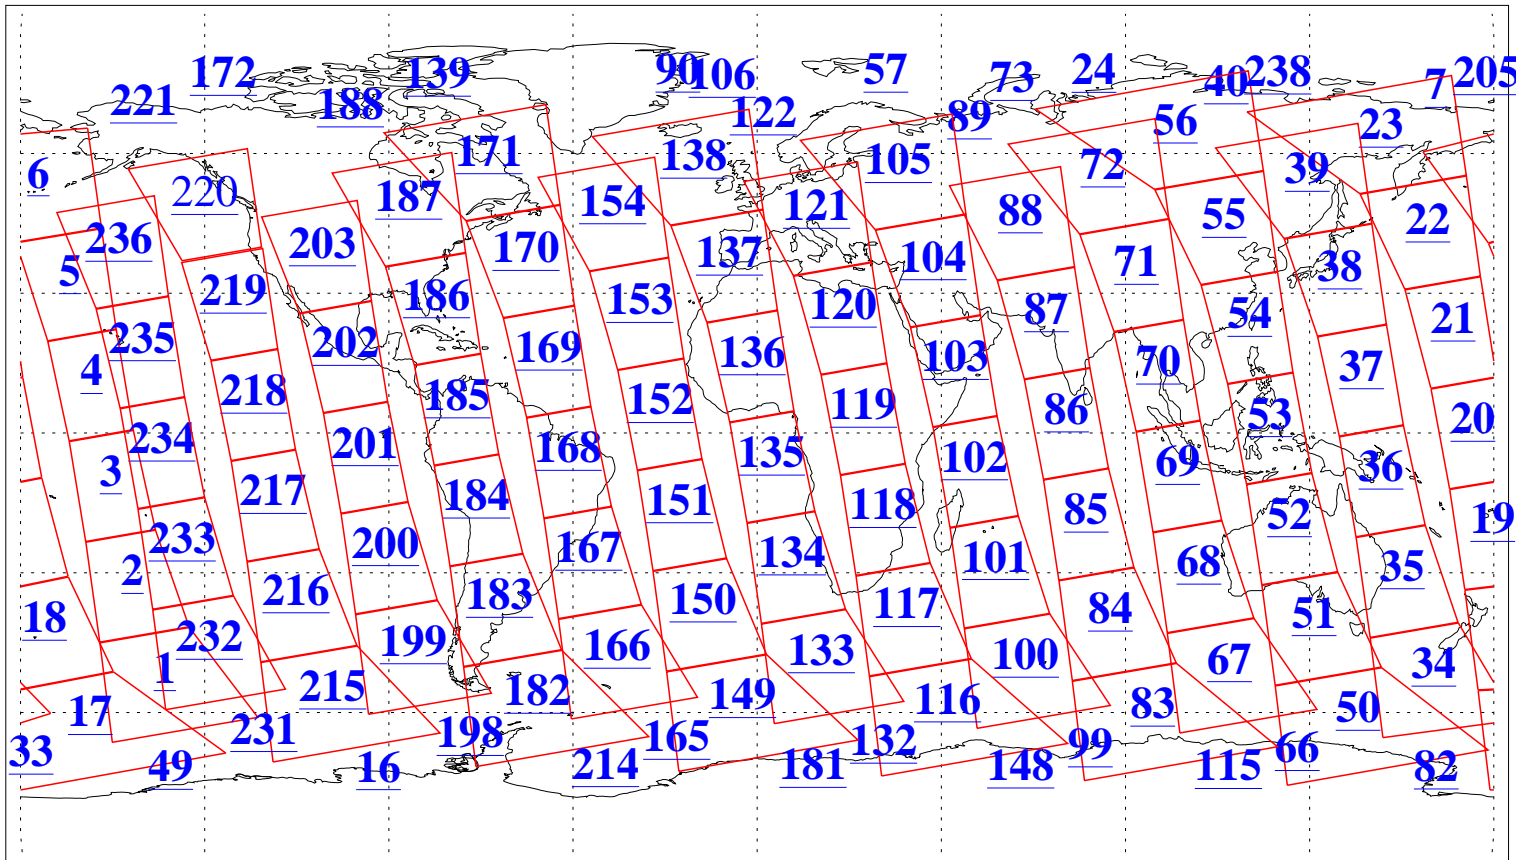

L1B Availability  
AMSU Granules: 237  
HSB Granules: 0  
AIRS Granules: 236

14 Nov 2022  
DoY 318  
Aqua Day 7499  
Granules: 1 to 120

Granules: 121 to 240

Legend: AMSU Available, HSB Available, AIRS Available

L1B Availability  
 AMSU Granules: 237  
 HSB Granules: 0  
 AIRS Granules: 236

14 Nov 2022  
 DoY 318  
 Aqua Day 7499

Ascending Granules

Descending Granules

Legend: AMSU Available, HSB Available, AIRS Available

L1B Availability  
 AMSU Granules: 237  
 HSB Granules: 0  
 AIRS Granules: 236

14 Nov 2022  
 DoY 318  
 Aqua Day 7499

Northern Hemisphere Granules

Southern Hemisphere Granules

Legend: AMSU Available, HSB Available, **AIRS Available**