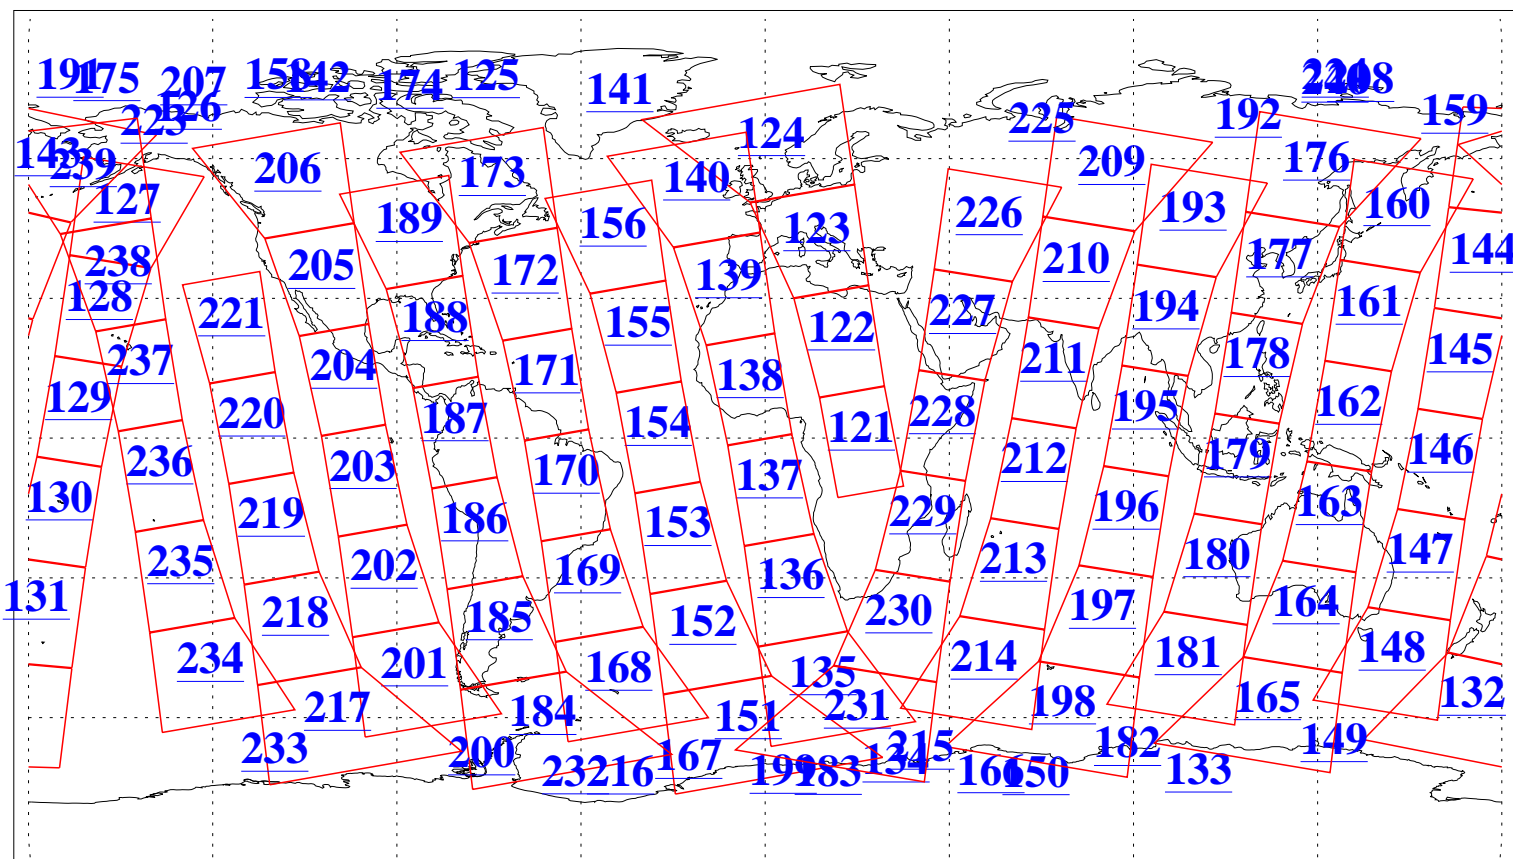

L1B Availability
AMSU Granules: 217
HSB Granules: 0
AIRS Granules: 216

12 Nov 2022
DoY 316
Aqua Day 7497
Granules: 1 to 120

Granules: 121 to 240

Legend: AMSU Available, *HSB Available*, *AIRS Available*

L1B Availability
 AMSU Granules: 217
 HSB Granules: 0
 AIRS Granules: 216

12 Nov 2022
 DoY 316
 Aqua Day 7497

Ascending Granules

Descending Granules

Legend: AMSU Available, HSB Available, AIRS Available