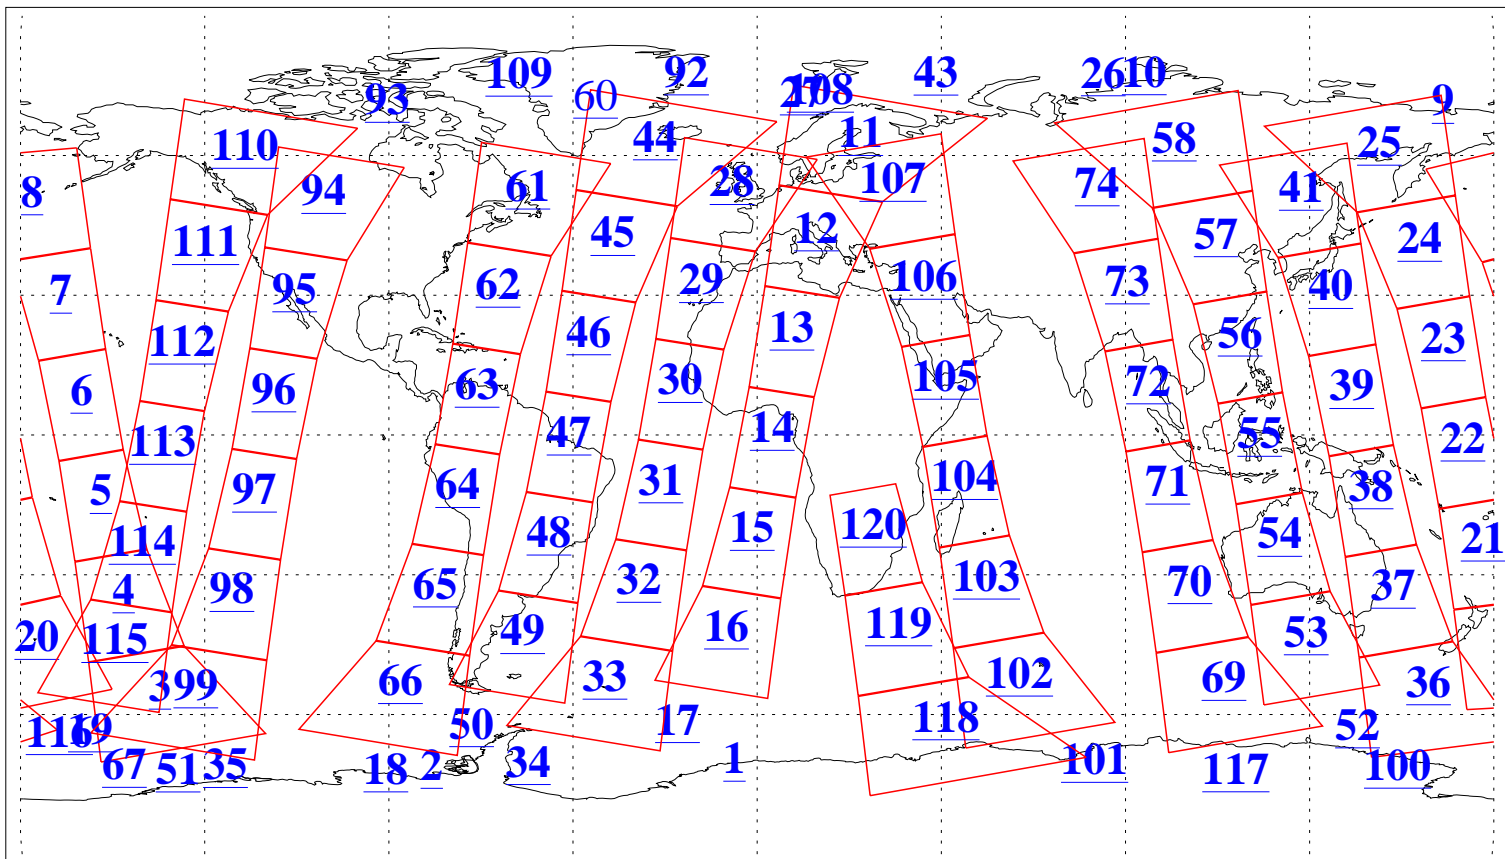

L1B Availability
AMSU Granules: 217
HSB Granules: 0
AIRS Granules: 216

12 Nov 2022
DoY 316
Aqua Day 7497
Granules: 1 to 120

Granules: 121 to 240

Legend: AMSU Available, *HSB Available*, *AIRS Available*

L1B Availability
 AMSU Granules: 217
 HSB Granules: 0
 AIRS Granules: 216

12 Nov 2022
 DoY 316
 Aqua Day 7497

Ascending Granules

Descending Granules

Legend: AMSU Available, HSB Available, AIRS Available