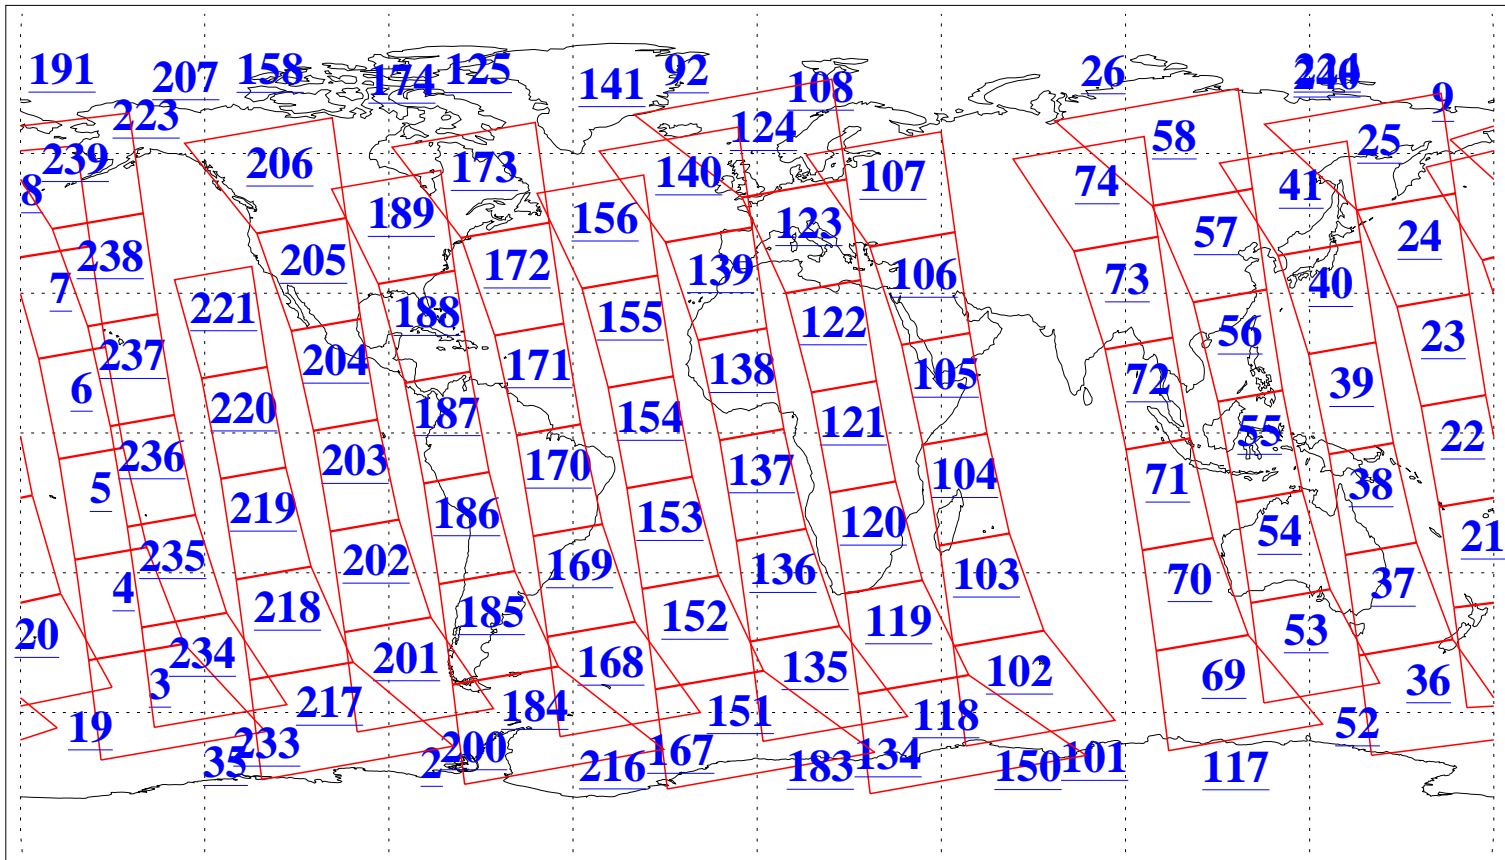

L1B Availability
AMSU Granules: 217
HSB Granules: 0
AIRS Granules: 216

12 Nov 2022
DoY 316
Aqua Day 7497
Granules: 1 to 120

Granules: 121 to 240

Legend: AMSU Available, *HSB Available*, *AIRS Available*

L1B Availability
 AMSU Granules: 217
 HSB Granules: 0
 AIRS Granules: 216

12 Nov 2022
 DoY 316
 Aqua Day 7497

Ascending Granules

Descending Granules

Legend: AMSU Available, HSB Available, AIRS Available