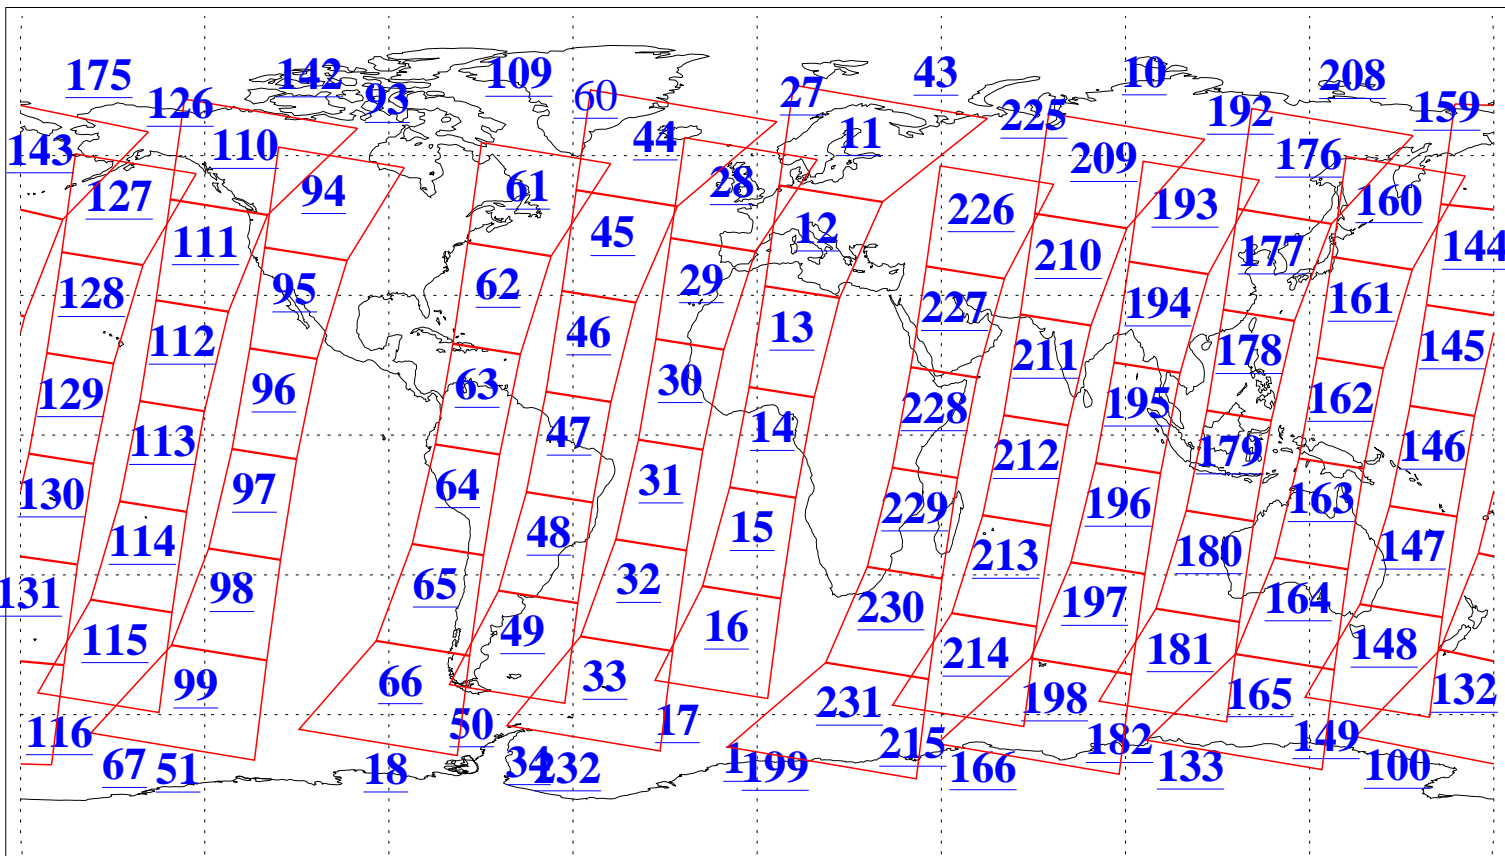

L1B Availability
AMSU Granules: 217
HSB Granules: 0
AIRS Granules: 216

12 Nov 2022
DoY 316
Aqua Day 7497
Granules: 1 to 120

Granules: 121 to 240

Legend: AMSU Available, *HSB Available*, *AIRS Available*

L1B Availability
 AMSU Granules: 217
 HSB Granules: 0
 AIRS Granules: 216

12 Nov 2022
 DoY 316
 Aqua Day 7497

Ascending Granules

Descending Granules

Legend: AMSU Available, HSB Available, AIRS Available