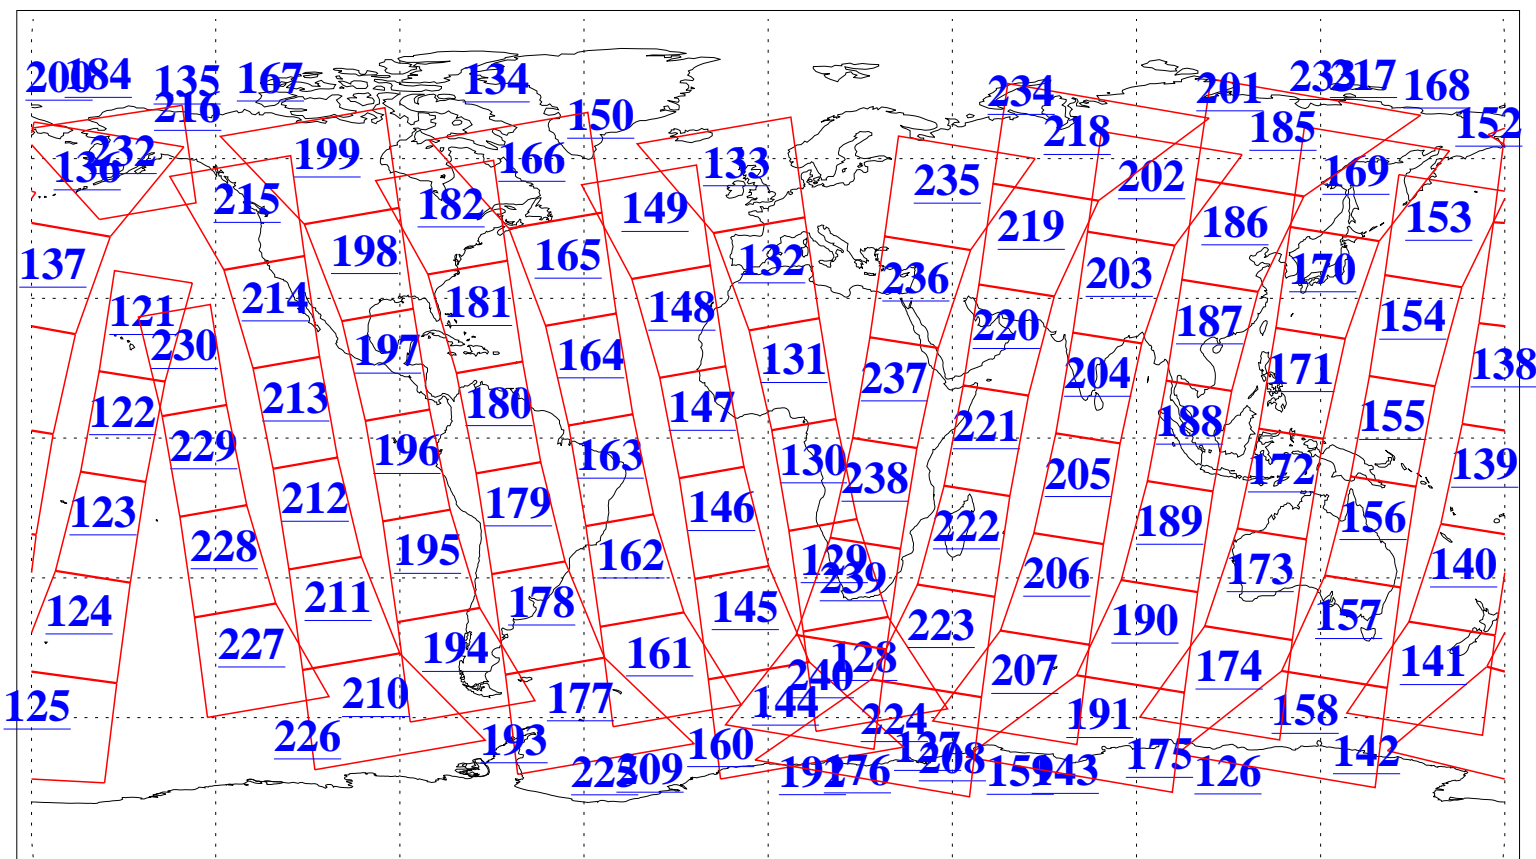

L1B Availability
AMSU Granules: 236
HSB Granules: 0
AIRS Granules: 236

11 Nov 2022
DoY 315
Aqua Day 7496
Granules: 1 to 120

Granules: 121 to 240

Legend: AMSU Available, *HSB Available*, *AIRS Available*

L1B Availability
AMSU Granules: 236
HSB Granules: 0
AIRS Granules: 236

11 Nov 2022
DoY 315
Aqua Day 7496

Ascending Granules

Descending Granules

Legend: AMSU Available, *HSB Available*, *AIRS Available*

L1B Availability
 AMSU Granules: 236
 HSB Granules: 0
 AIRS Granules: 236