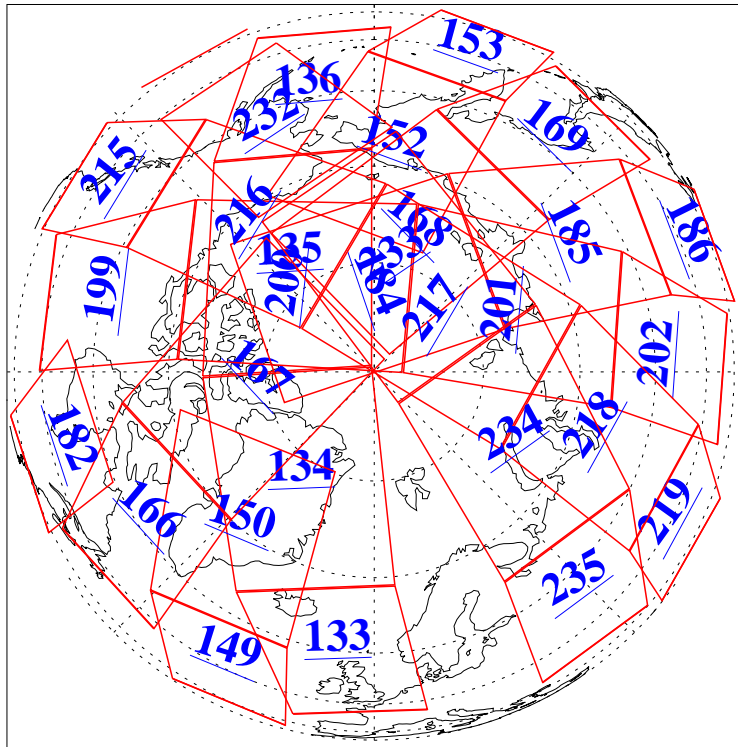

L1B Availability
AMSU Granules: 236
HSB Granules: 0
AIRS Granules: 236

11 Nov 2022
DoY 315
Aqua Day 7496
Granules: 1 to 120

Granules: 121 to 240

Legend: AMSU Available, *HSB Available*, *AIRS Available*

L1B Availability
AMSU Granules: 236
HSB Granules: 0
AIRS Granules: 236

11 Nov 2022
DoY 315
Aqua Day 7496

Ascending Granules

Descending Granules

Legend: AMSU Available, *HSB Available*, *AIRS Available*

L1B Availability
 AMSU Granules: 236
 HSB Granules: 0
 AIRS Granules: 236

11 Nov 2022
 DoY 315
 Aqua Day 7496

Northern Hemisphere Granules

Southern Hemisphere Granules

Legend: AMSU Available, HSB Available, **AIRS Available**