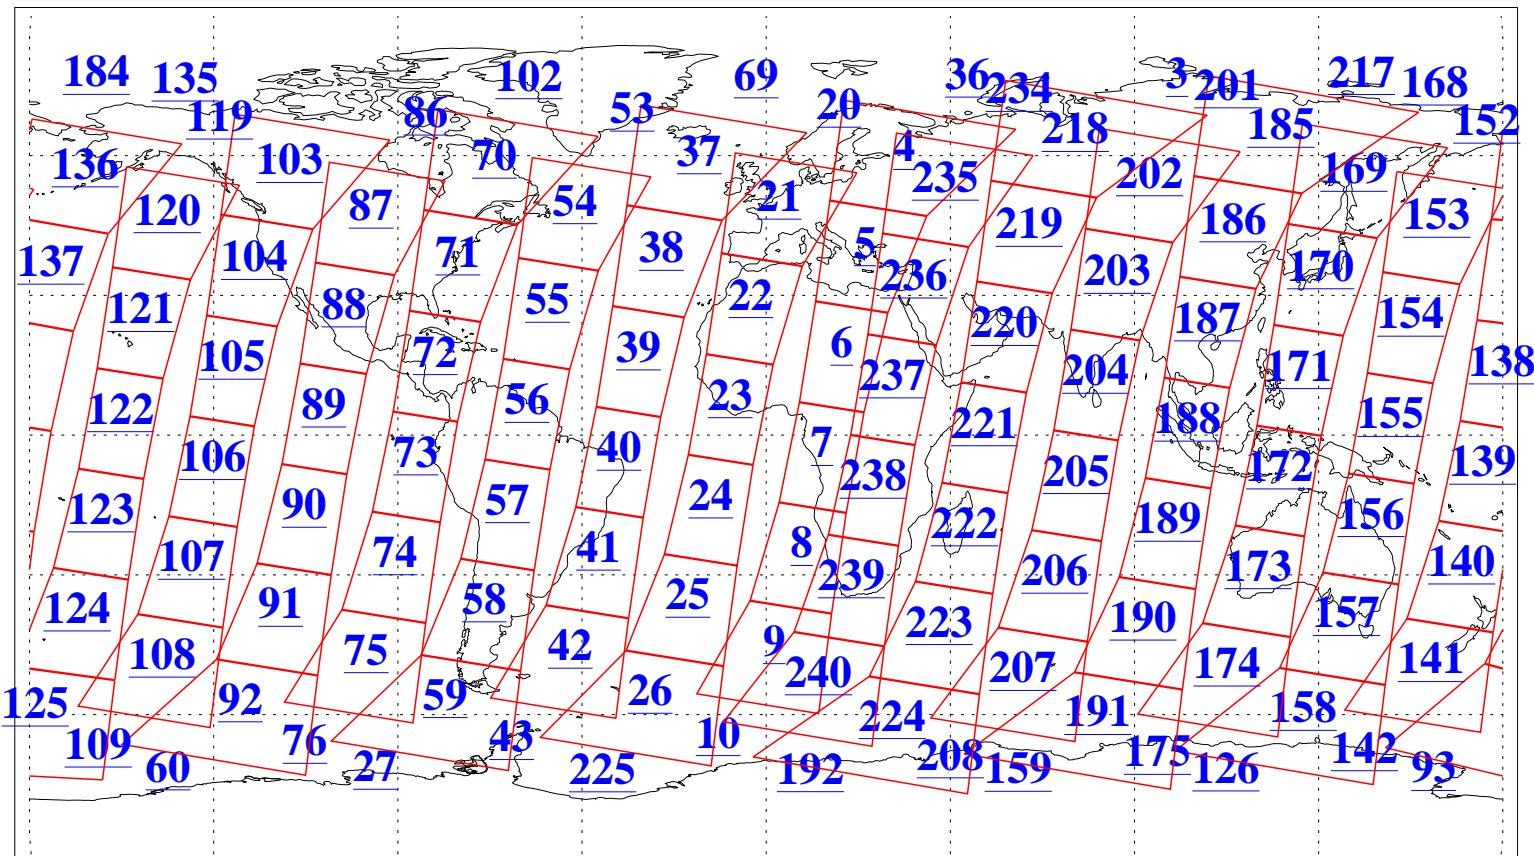

L1B Availability
AMSU Granules: 236
HSB Granules: 0
AIRS Granules: 236

11 Nov 2022
DoY 315
Aqua Day 7496
Granules: 1 to 120

Granules: 121 to 240

Legend: AMSU Available, *HSB Available*, *AIRS Available*

L1B Availability
AMSU Granules: 236
HSB Granules: 0
AIRS Granules: 236

11 Nov 2022
DoY 315
Aqua Day 7496

Ascending Granules

Descending Granules

Legend: AMSU Available, *HSB Available*, *AIRS Available*

L1B Availability
 AMSU Granules: 236
 HSB Granules: 0
 AIRS Granules: 236