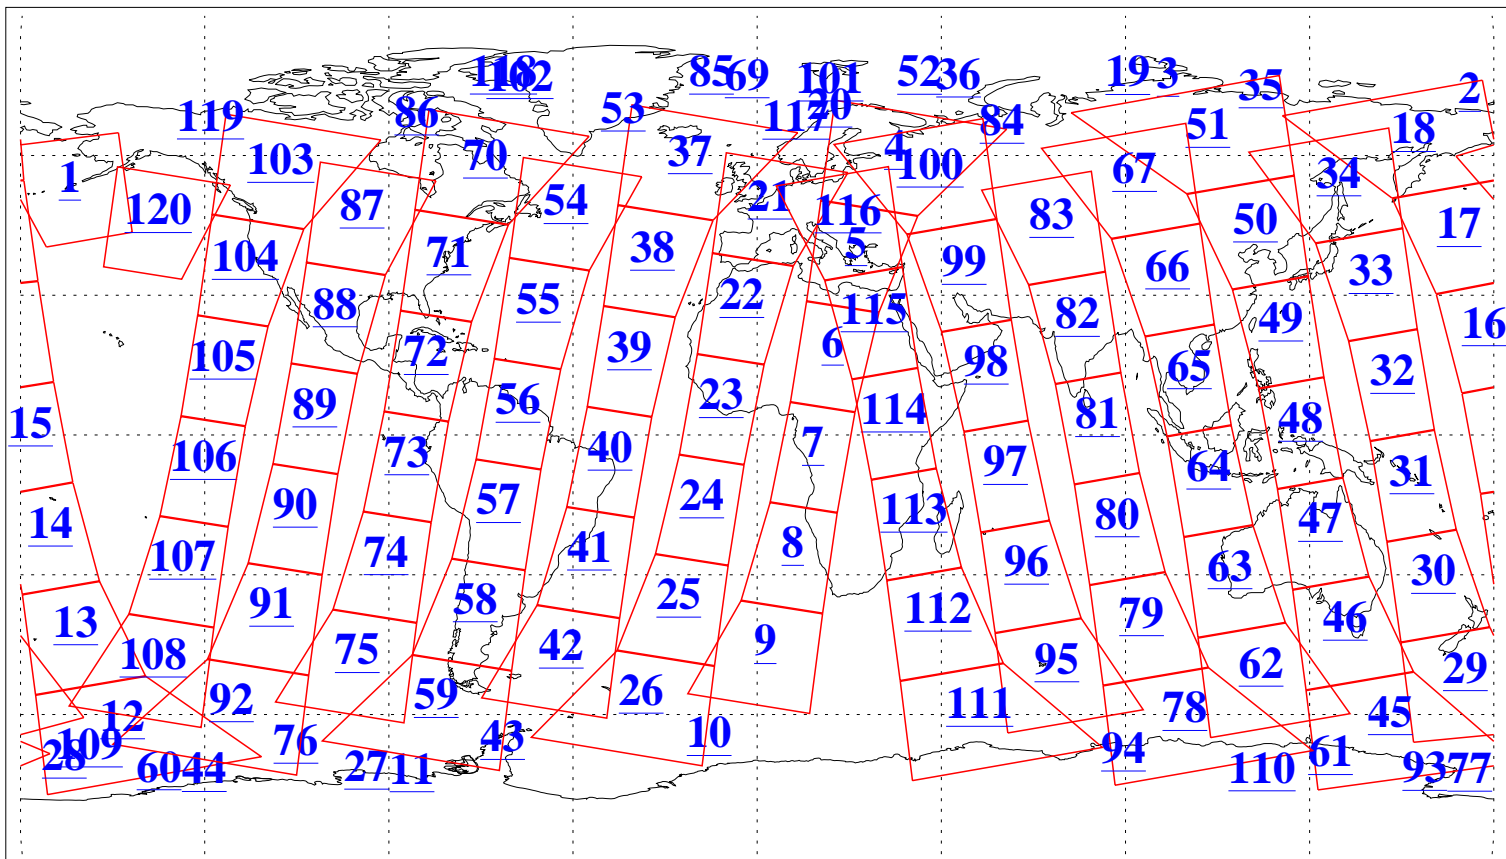

L1B Availability
AMSU Granules: 236
HSB Granules: 0
AIRS Granules: 236

11 Nov 2022
DoY 315
Aqua Day 7496
Granules: 1 to 120

Granules: 121 to 240

Legend: AMSU Available, *HSB Available*, *AIRS Available*

L1B Availability
AMSU Granules: 236
HSB Granules: 0
AIRS Granules: 236

11 Nov 2022
DoY 315
Aqua Day 7496

Ascending Granules

Descending Granules

Legend: AMSU Available, *HSB Available*, *AIRS Available*

L1B Availability
 AMSU Granules: 236
 HSB Granules: 0
 AIRS Granules: 236

11 Nov 2022
 DoY 315
 Aqua Day 7496

Northern Hemisphere Granules

Southern Hemisphere Granules

Legend: AMSU Available, HSB Available, **AIRS Available**