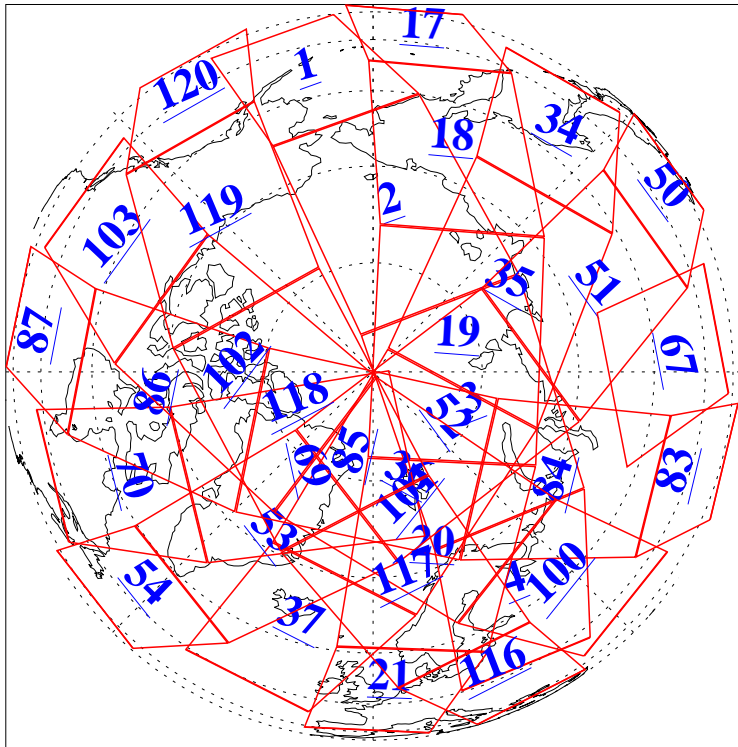

L1B Availability
AMSU Granules: 236
HSB Granules: 0
AIRS Granules: 236

11 Nov 2022
DoY 315
Aqua Day 7496

Northern Hemisphere Granules

Southern Hemisphere Granules