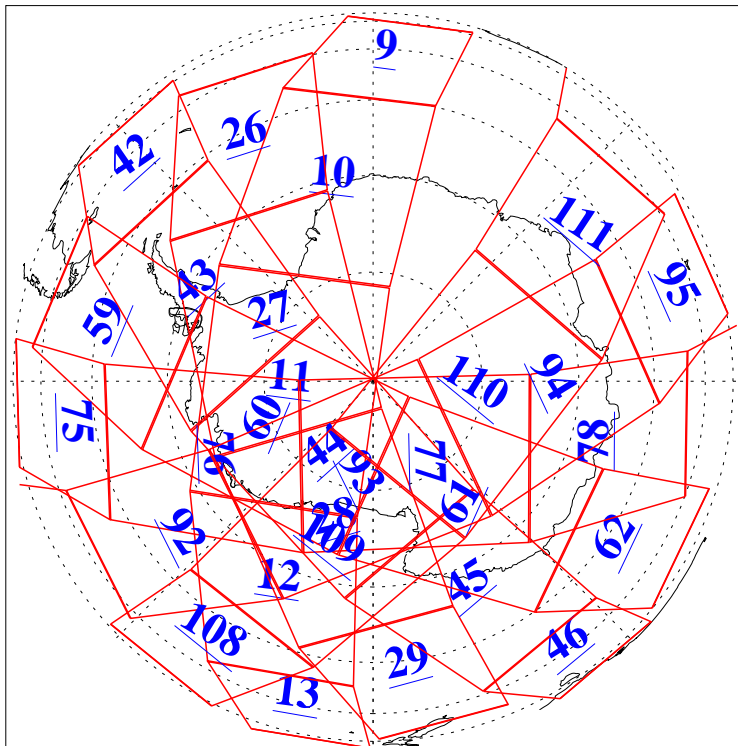

L1B Availability
AMSU Granules: 236
HSB Granules: 0
AIRS Granules: 236

11 Nov 2022
DoY 315
Aqua Day 7496
Granules: 1 to 120

Granules: 121 to 240

Legend: AMSU Available, *HSB Available*, *AIRS Available*

L1B Availability
AMSU Granules: 236
HSB Granules: 0
AIRS Granules: 236

11 Nov 2022
DoY 315
Aqua Day 7496

Ascending Granules

Descending Granules

Legend: AMSU Available, *HSB Available*, *AIRS Available*

L1B Availability
 AMSU Granules: 236
 HSB Granules: 0
 AIRS Granules: 236

11 Nov 2022
 DoY 315
 Aqua Day 7496

Northern Hemisphere Granules

Southern Hemisphere Granules

Legend: AMSU Available, HSB Available, **AIRS Available**