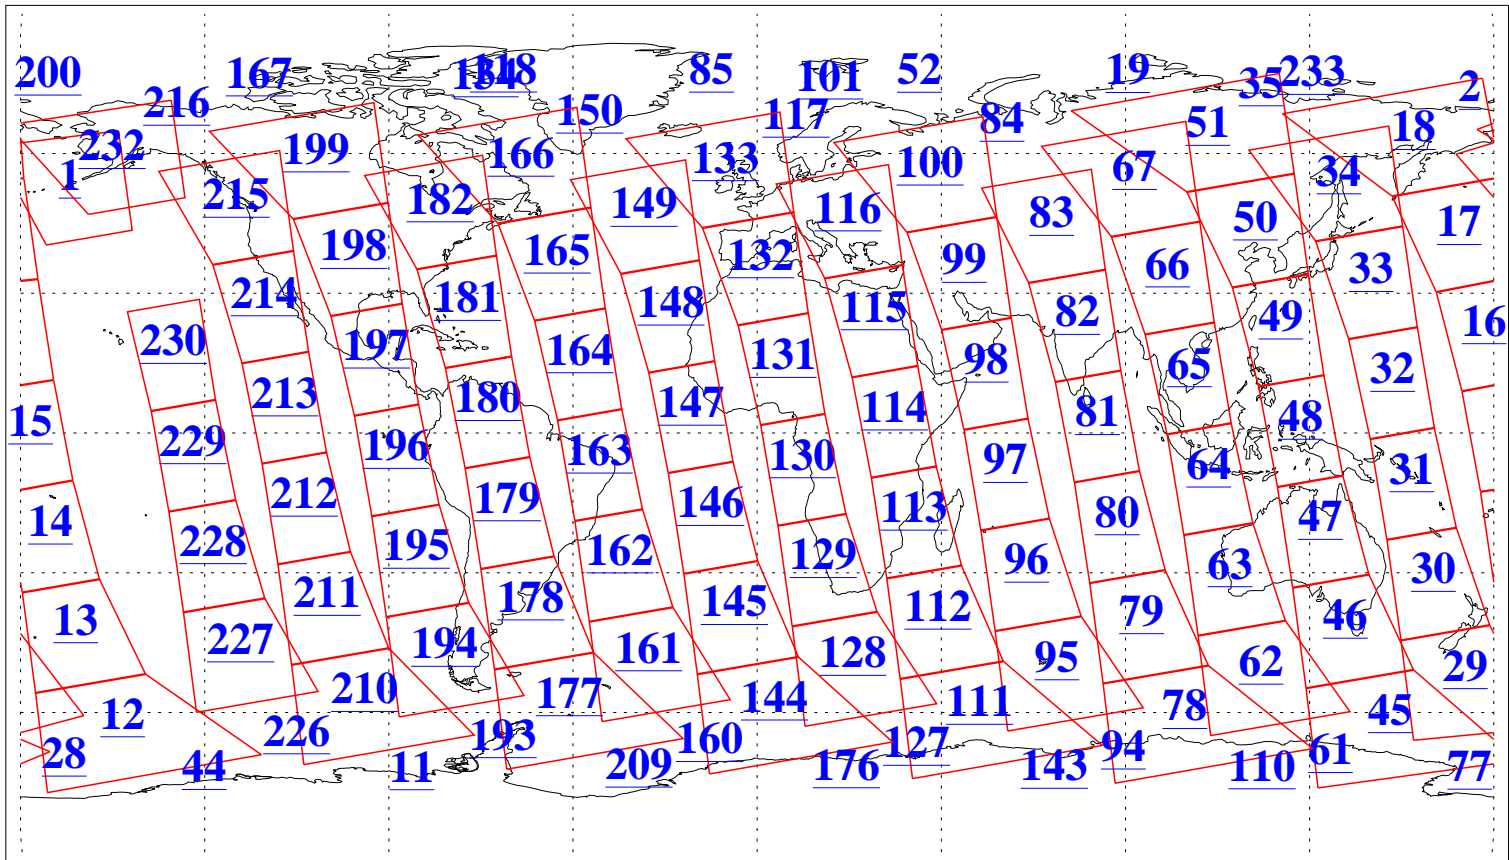

L1B Availability
AMSU Granules: 236
HSB Granules: 0
AIRS Granules: 236

11 Nov 2022
DoY 315
Aqua Day 7496
Granules: 1 to 120

Granules: 121 to 240

Legend: AMSU Available, *HSB Available*, *AIRS Available*

L1B Availability
AMSU Granules: 236
HSB Granules: 0
AIRS Granules: 236

11 Nov 2022
DoY 315
Aqua Day 7496

Ascending Granules

Descending Granules

Legend: AMSU Available, *HSB Available*, *AIRS Available*

L1B Availability
 AMSU Granules: 236
 HSB Granules: 0
 AIRS Granules: 236

11 Nov 2022
 DoY 315
 Aqua Day 7496

Northern Hemisphere Granules

Southern Hemisphere Granules

Legend: AMSU Available, HSB Available, **AIRS Available**