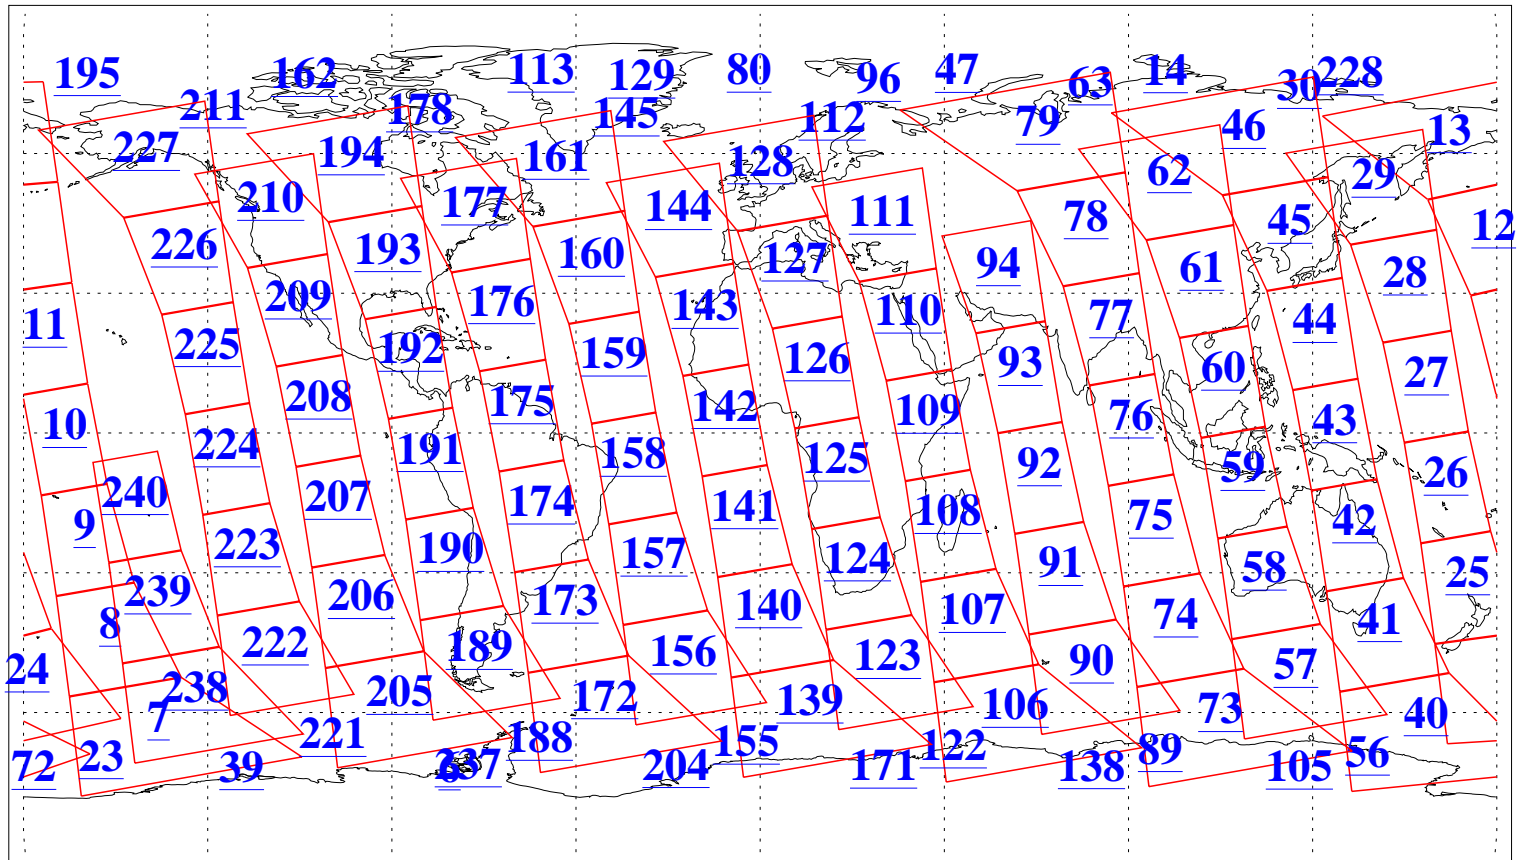

L1B Availability
 AMSU Granules: 239
 HSB Granules: 0
 AIRS Granules: 239

8 Nov 2022
 DoY 312
 Aqua Day 7493
 Granules: 1 to 120

Granules: 121 to 240

Legend: AMSU Available, HSB Available, AIRS Available

L1B Availability
 AMSU Granules: 239
 HSB Granules: 0
 AIRS Granules: 239

8 Nov 2022
 DoY 312
 Aqua Day 7493

Ascending Granules

Descending Granules

Legend: AMSU Available, HSB Available, AIRS Available

L1B Availability
 AMSU Granules: 239
 HSB Granules: 0
 AIRS Granules: 239

8 Nov 2022
 DoY 312
 Aqua Day 7493

Northern Hemisphere Granules

Southern Hemisphere Granules

Legend: AMSU Available, HSB Available, **AIRS Available**