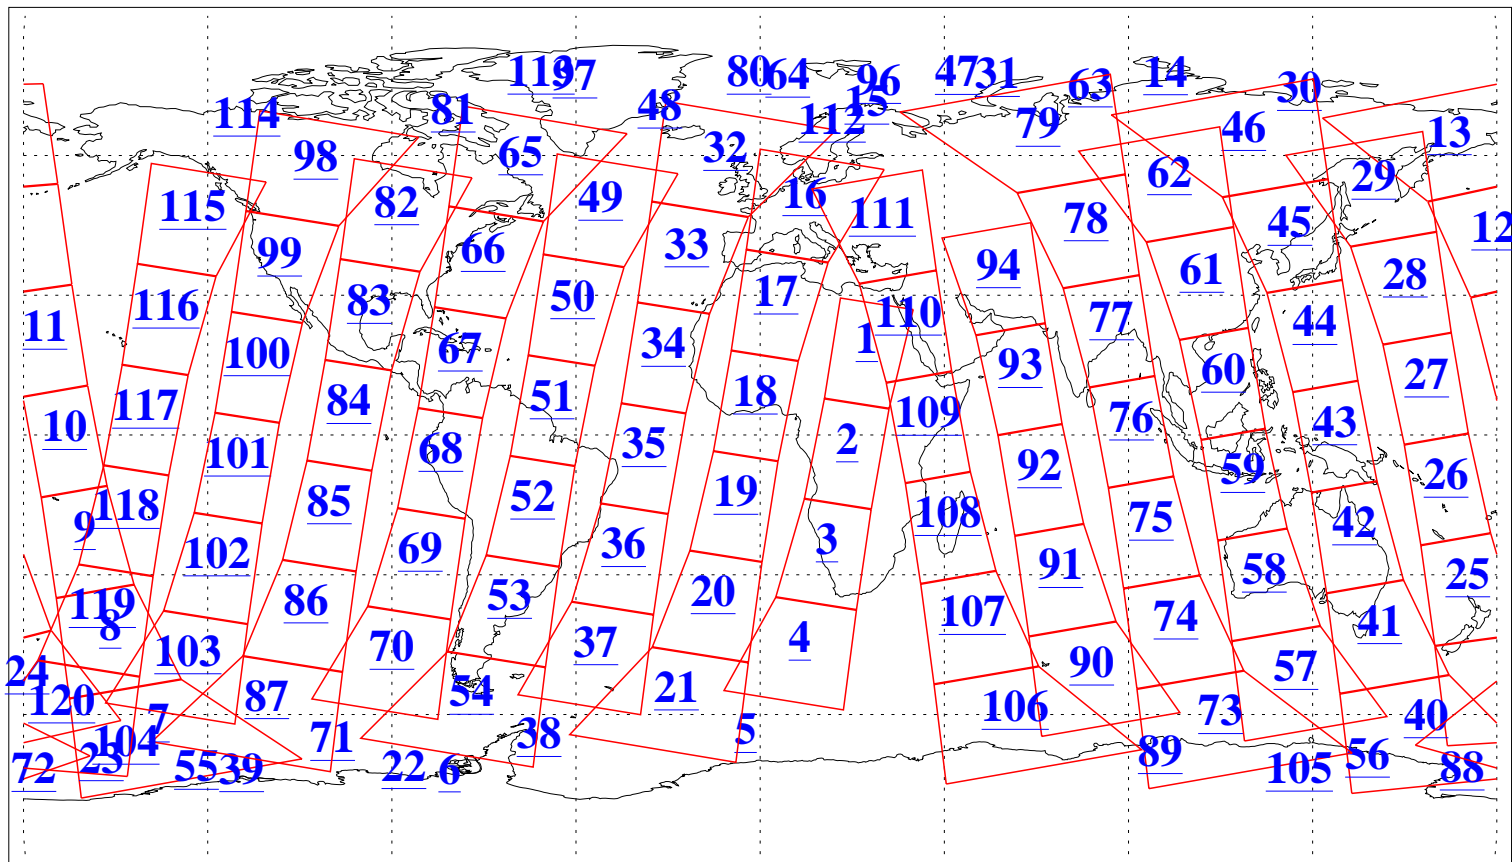

L1B Availability
 AMSU Granules: 239
 HSB Granules: 0
 AIRS Granules: 239

8 Nov 2022
 DoY 312
 Aqua Day 7493
 Granules: 1 to 120

Granules: 121 to 240

Legend: AMSU Available, HSB Available, AIRS Available

L1B Availability
 AMSU Granules: 239
 HSB Granules: 0
 AIRS Granules: 239

8 Nov 2022
 DoY 312
 Aqua Day 7493

Ascending Granules

Descending Granules

Legend: AMSU Available, HSB Available, AIRS Available

L1B Availability
 AMSU Granules: 239
 HSB Granules: 0
 AIRS Granules: 239

8 Nov 2022
 DoY 312
 Aqua Day 7493

Northern Hemisphere Granules

Southern Hemisphere Granules

Legend: AMSU Available, HSB Available, **AIRS Available**