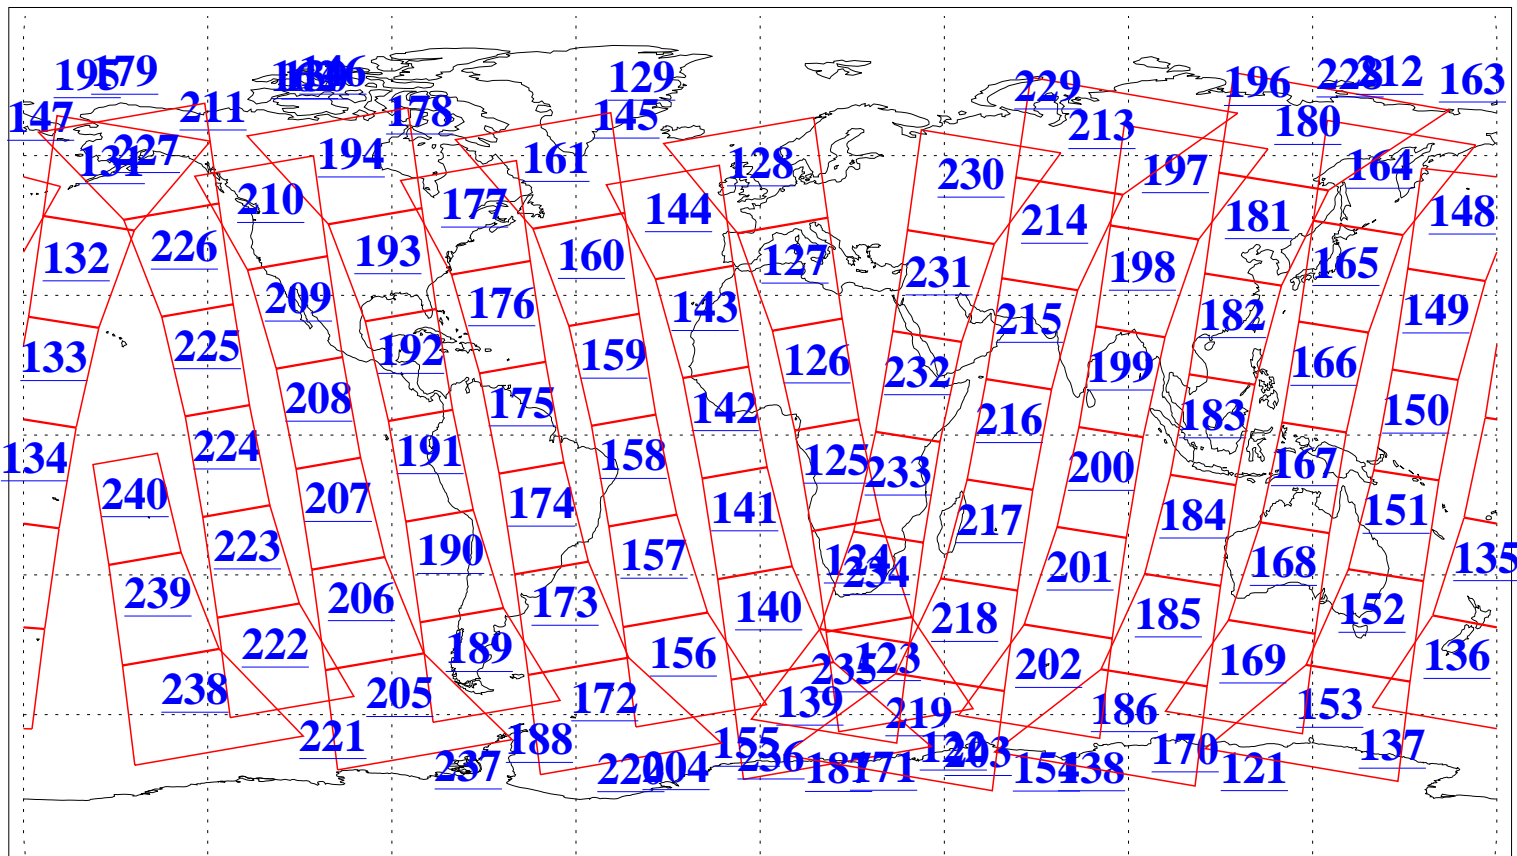

L1B Availability
 AMSU Granules: 239
 HSB Granules: 0
 AIRS Granules: 239

8 Nov 2022
 DoY 312
 Aqua Day 7493
 Granules: 1 to 120

Granules: 121 to 240

Legend: AMSU Available, HSB Available, AIRS Available

L1B Availability
 AMSU Granules: 239
 HSB Granules: 0
 AIRS Granules: 239

8 Nov 2022
 DoY 312
 Aqua Day 7493

Ascending Granules

Descending Granules

Legend: AMSU Available, HSB Available, AIRS Available

L1B Availability
 AMSU Granules: 239
 HSB Granules: 0
 AIRS Granules: 239