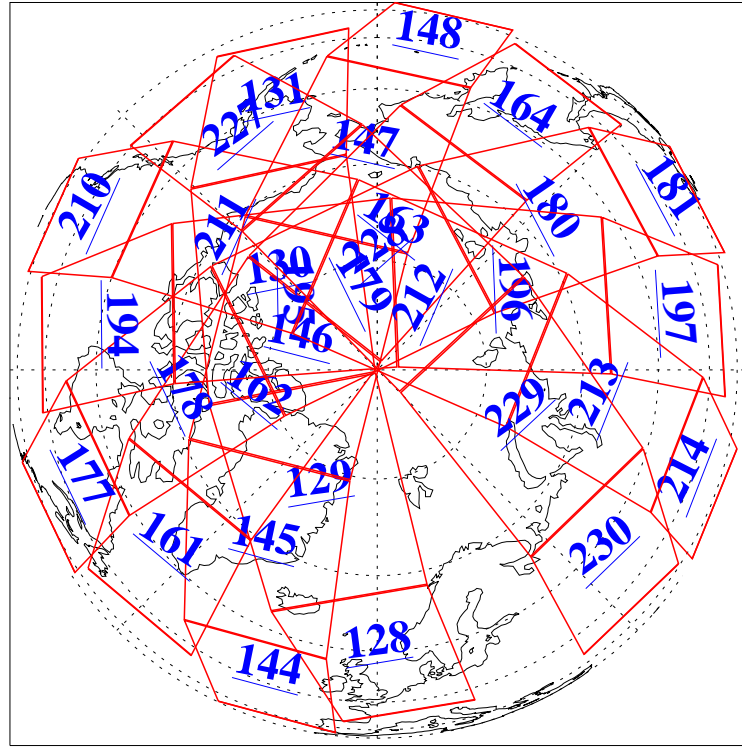

L1B Availability
 AMSU Granules: 239
 HSB Granules: 0
 AIRS Granules: 239

8 Nov 2022
 DoY 312
 Aqua Day 7493
 Granules: 1 to 120

Granules: 121 to 240

Legend: AMSU Available, HSB Available, AIRS Available

L1B Availability
 AMSU Granules: 239
 HSB Granules: 0
 AIRS Granules: 239

8 Nov 2022
 DoY 312
 Aqua Day 7493

Ascending Granules

Descending Granules

Legend: AMSU Available, HSB Available, AIRS Available

L1B Availability
 AMSU Granules: 239
 HSB Granules: 0
 AIRS Granules: 239

8 Nov 2022
 DoY 312
 Aqua Day 7493

Northern Hemisphere Granules

Southern Hemisphere Granules

Legend: AMSU Available, HSB Available, **AIRS Available**