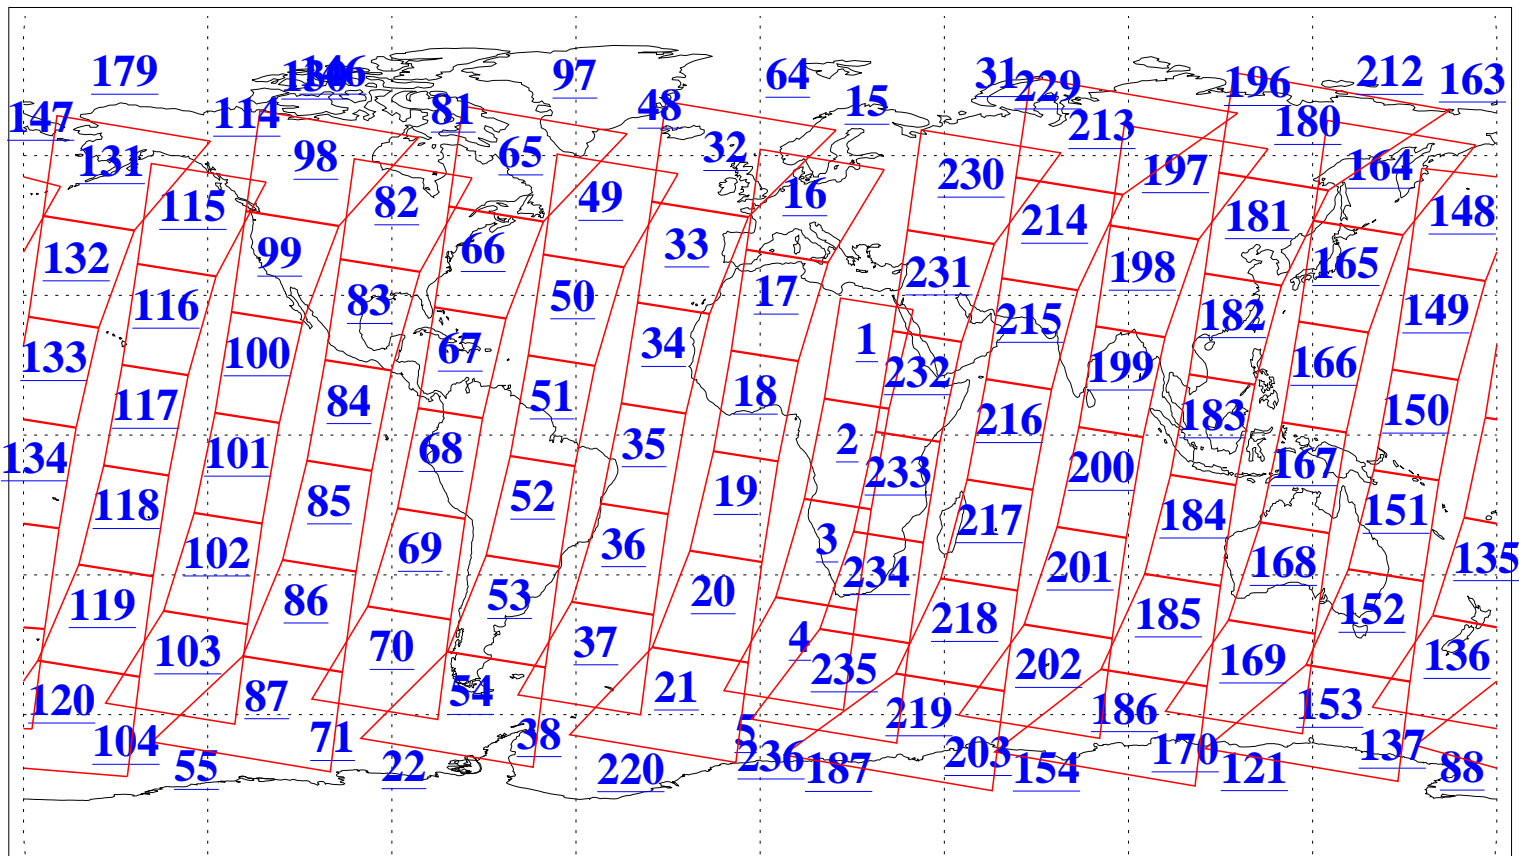

L1B Availability
 AMSU Granules: 239
 HSB Granules: 0
 AIRS Granules: 239

8 Nov 2022
 DoY 312
 Aqua Day 7493
 Granules: 1 to 120

Granules: 121 to 240

Legend: AMSU Available, HSB Available, AIRS Available

L1B Availability
 AMSU Granules: 239
 HSB Granules: 0
 AIRS Granules: 239

8 Nov 2022
 DoY 312
 Aqua Day 7493

Ascending Granules

Descending Granules

Legend: AMSU Available, HSB Available, AIRS Available

L1B Availability
 AMSU Granules: 239
 HSB Granules: 0
 AIRS Granules: 239

8 Nov 2022
 DoY 312
 Aqua Day 7493

Northern Hemisphere Granules

Southern Hemisphere Granules

Legend: AMSU Available, HSB Available, **AIRS Available**