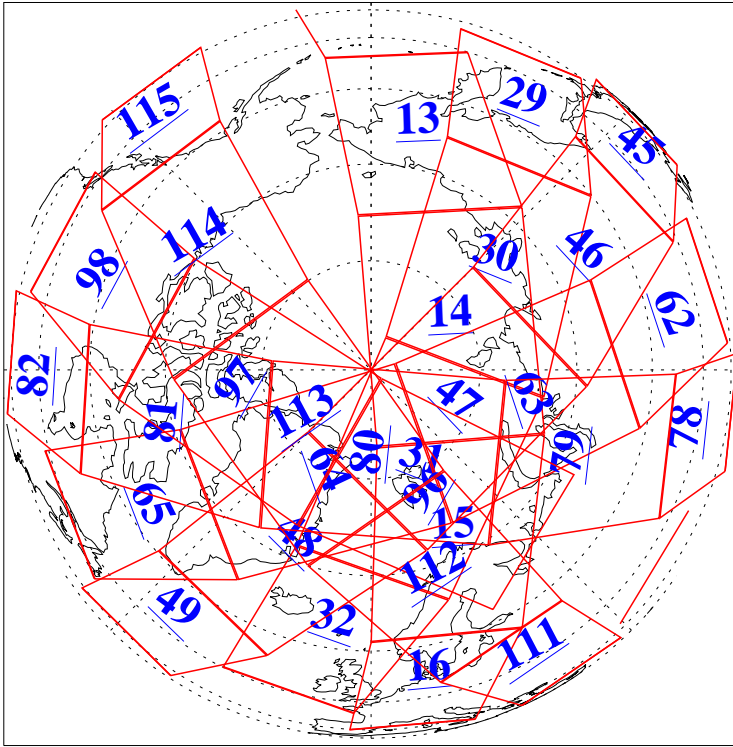

L1B Availability
 AMSU Granules: 239
 HSB Granules: 0
 AIRS Granules: 239

8 Nov 2022
 DoY 312
 Aqua Day 7493
 Granules: 1 to 120

Granules: 121 to 240

Legend: AMSU Available, HSB Available, AIRS Available

L1B Availability
 AMSU Granules: 239
 HSB Granules: 0
 AIRS Granules: 239

8 Nov 2022
 DoY 312
 Aqua Day 7493

Ascending Granules

Descending Granules

Legend: AMSU Available, HSB Available, AIRS Available

L1B Availability
 AMSU Granules: 239
 HSB Granules: 0
 AIRS Granules: 239

8 Nov 2022
 DoY 312
 Aqua Day 7493

Northern Hemisphere Granules

Southern Hemisphere Granules

Legend: AMSU Available, HSB Available, **AIRS Available**