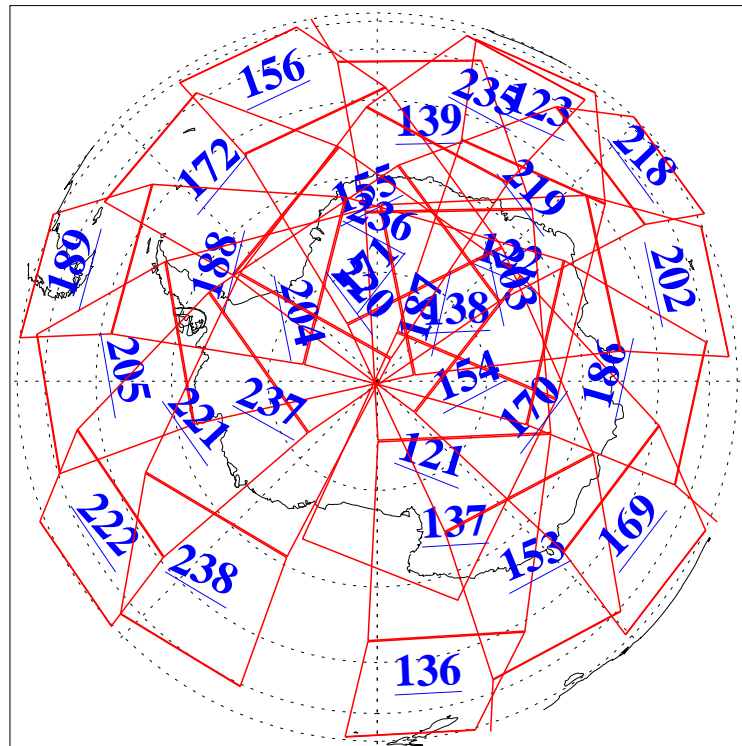

L1B Availability
 AMSU Granules: 239
 HSB Granules: 0
 AIRS Granules: 239

8 Nov 2022
 DoY 312
 Aqua Day 7493

Ascending Granules

Descending Granules

Legend: AMSU Available, HSB Available, AIRS Available

L1B Availability
 AMSU Granules: 239
 HSB Granules: 0
 AIRS Granules: 239

8 Nov 2022
 DoY 312
 Aqua Day 7493

Northern Hemisphere Granules

Southern Hemisphere Granules

Legend: AMSU Available, HSB Available, **AIRS Available**