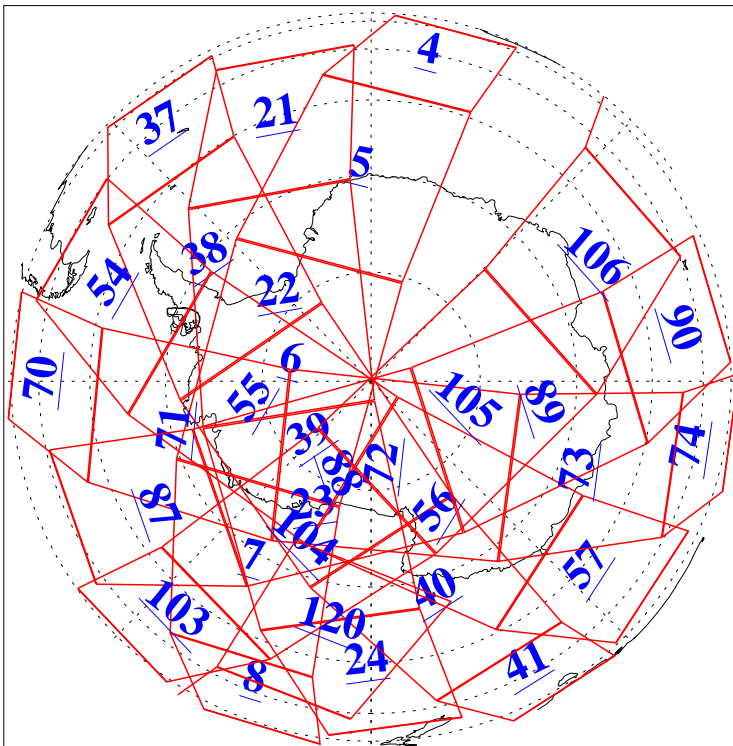

L1B Availability
 AMSU Granules: 239
 HSB Granules: 0
 AIRS Granules: 239

8 Nov 2022
 DoY 312
 Aqua Day 7493
 Granules: 1 to 120

Granules: 121 to 240

Legend: AMSU Available, HSB Available, AIRS Available

L1B Availability
 AMSU Granules: 239
 HSB Granules: 0
 AIRS Granules: 239

8 Nov 2022
 DoY 312
 Aqua Day 7493

Ascending Granules

Descending Granules

Legend: AMSU Available, HSB Available, AIRS Available

L1B Availability
 AMSU Granules: 239
 HSB Granules: 0
 AIRS Granules: 239

8 Nov 2022
 DoY 312
 Aqua Day 7493

Northern Hemisphere Granules

Southern Hemisphere Granules

Legend: AMSU Available, HSB Available, **AIRS Available**