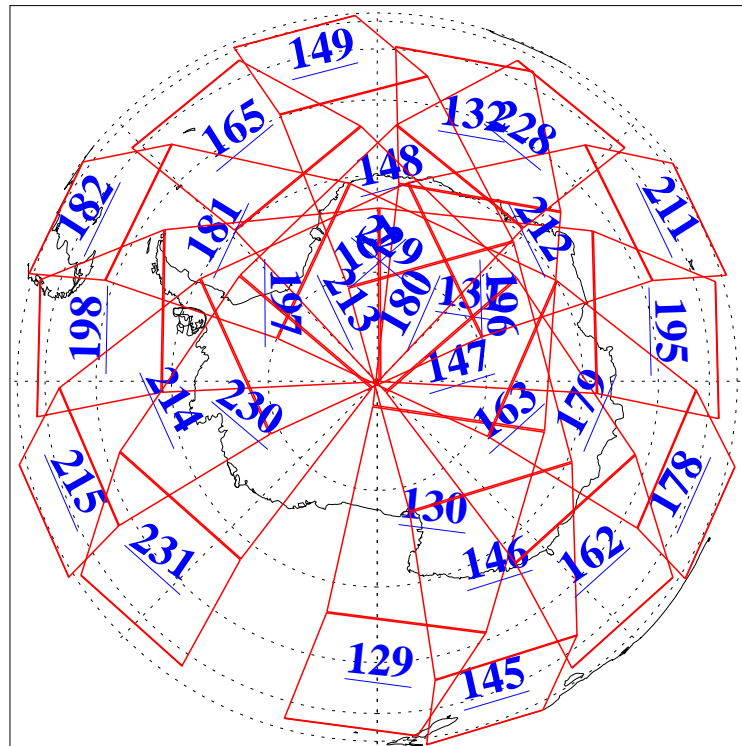

L1B Availability  
 AMSU Granules: 240  
 HSB Granules: 0  
 AIRS Granules: 240

7 Nov 2022  
 DoY 311  
 Aqua Day 7492

Ascending Granules

Descending Granules

Legend: AMSU Available, *HSB Available*, *AIRS Available*

L1B Availability  
 AMSU Granules: 240  
 HSB Granules: 0  
 AIRS Granules: 240

7 Nov 2022  
 DoY 311  
 Aqua Day 7492

Northern Hemisphere Granules

Southern Hemisphere Granules

Legend: AMSU Available, HSB Available, AIRS Available