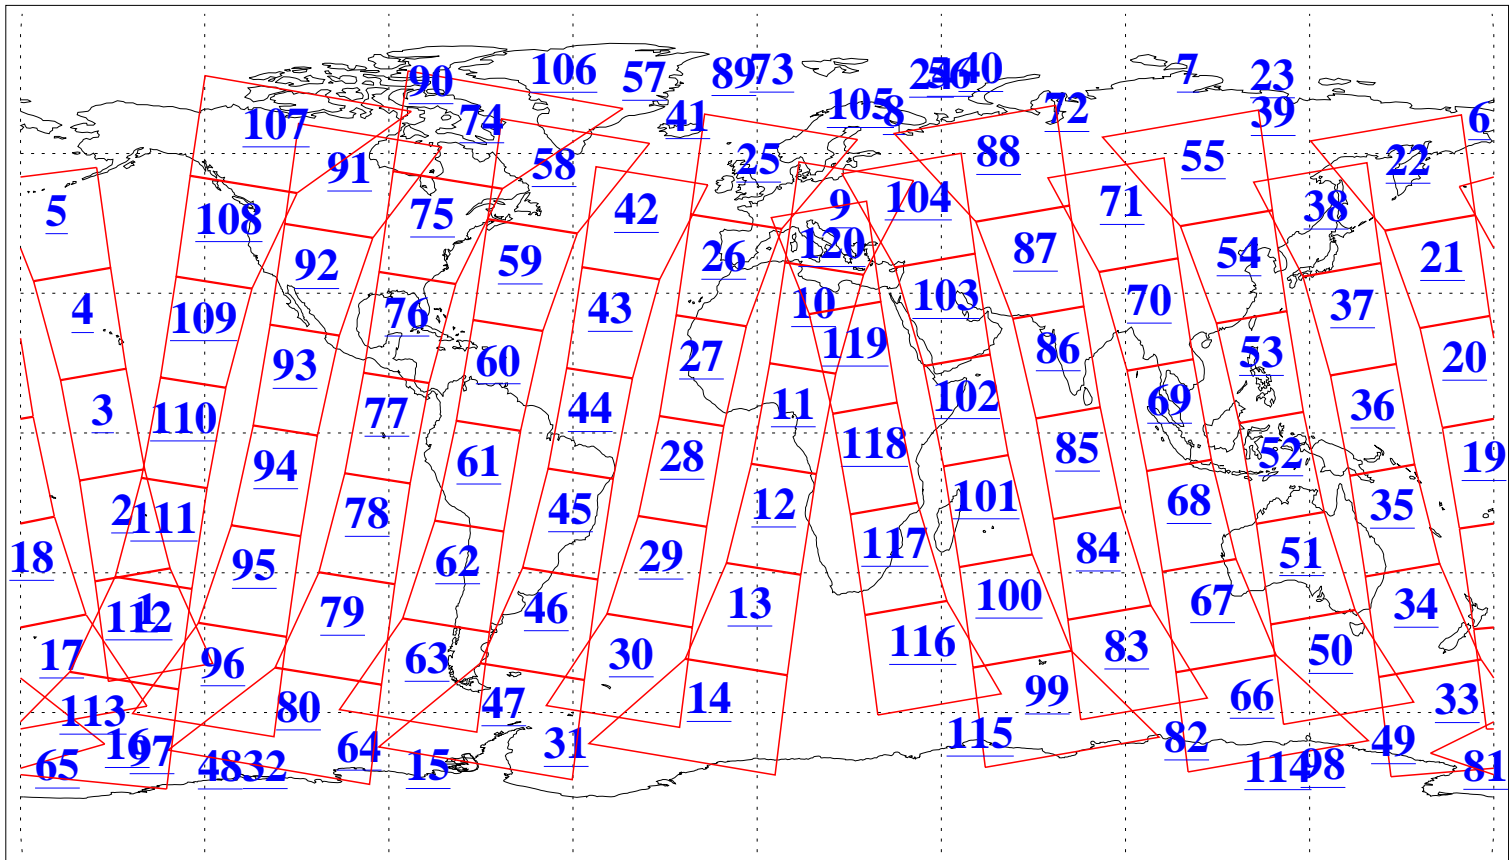

L1B Availability  
AMSU Granules: 240  
HSB Granules: 0  
AIRS Granules: 240

7 Nov 2022  
DoY 311  
Aqua Day 7492  
Granules: 1 to 120

Granules: 121 to 240

Legend: AMSU Available, *HSB Available*, *AIRS Available*

L1B Availability  
 AMSU Granules: 240  
 HSB Granules: 0  
 AIRS Granules: 240

7 Nov 2022  
 DoY 311  
 Aqua Day 7492

Ascending Granules

Descending Granules

Legend: AMSU Available, *HSB Available*, *AIRS Available*

L1B Availability  
 AMSU Granules: 240  
 HSB Granules: 0  
 AIRS Granules: 240

7 Nov 2022  
 DoY 311  
 Aqua Day 7492

Northern Hemisphere Granules

Southern Hemisphere Granules

Legend: AMSU Available, HSB Available, AIRS Available