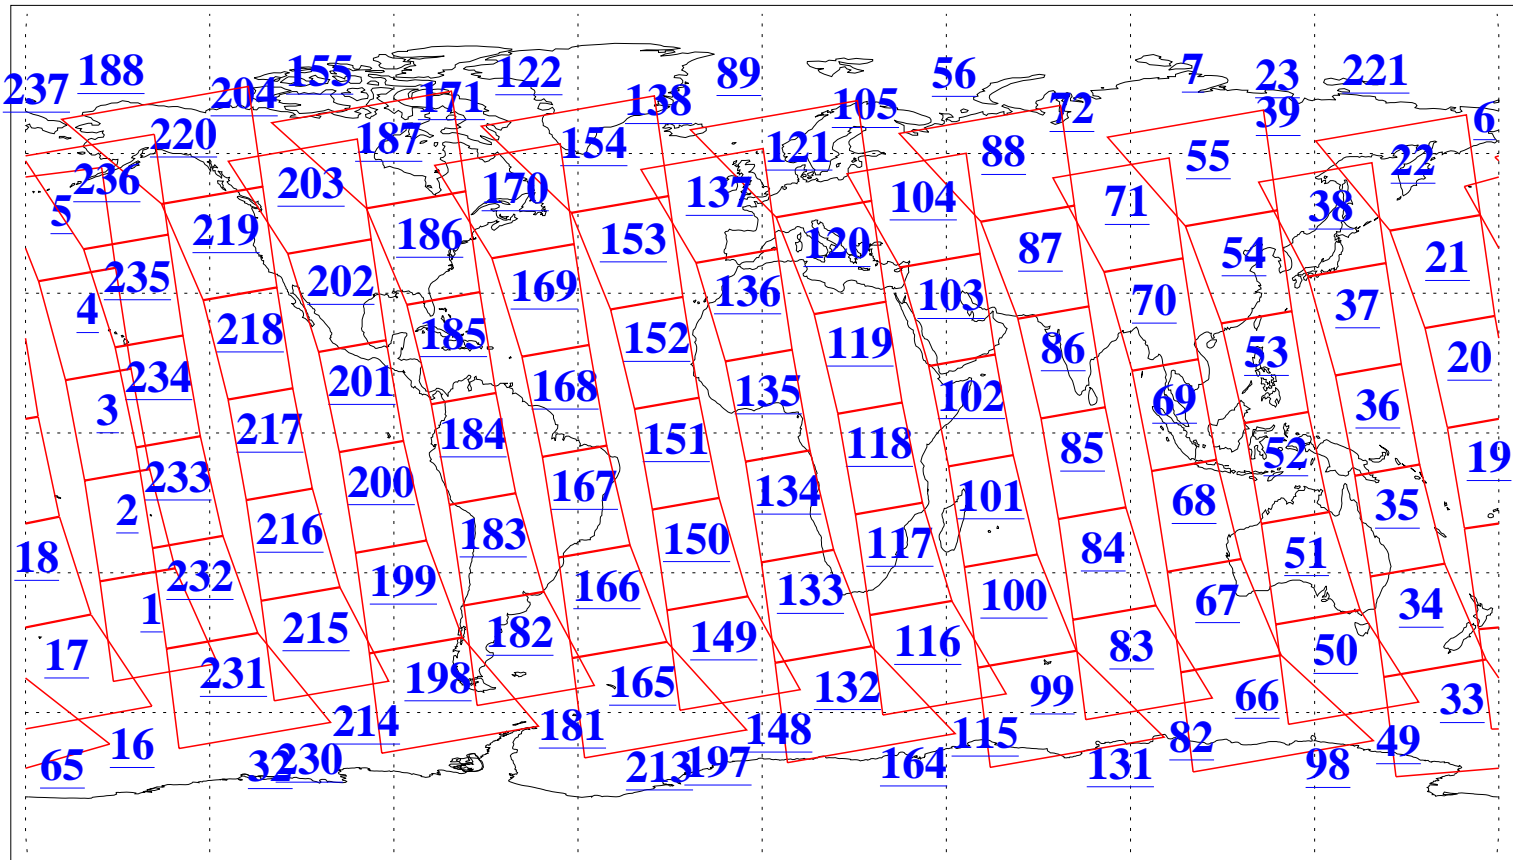

L1B Availability  
AMSU Granules: 240  
HSB Granules: 0  
AIRS Granules: 240

7 Nov 2022  
DoY 311  
Aqua Day 7492  
Granules: 1 to 120

Granules: 121 to 240

Legend: AMSU Available, *HSB Available*, *AIRS Available*

L1B Availability  
 AMSU Granules: 240  
 HSB Granules: 0  
 AIRS Granules: 240

7 Nov 2022  
 DoY 311  
 Aqua Day 7492

Ascending Granules

Descending Granules

Legend: AMSU Available, *HSB Available*, *AIRS Available*

L1B Availability  
 AMSU Granules: 240  
 HSB Granules: 0  
 AIRS Granules: 240

7 Nov 2022  
 DoY 311  
 Aqua Day 7492

Northern Hemisphere Granules

Southern Hemisphere Granules

Legend: AMSU Available, HSB Available, AIRS Available