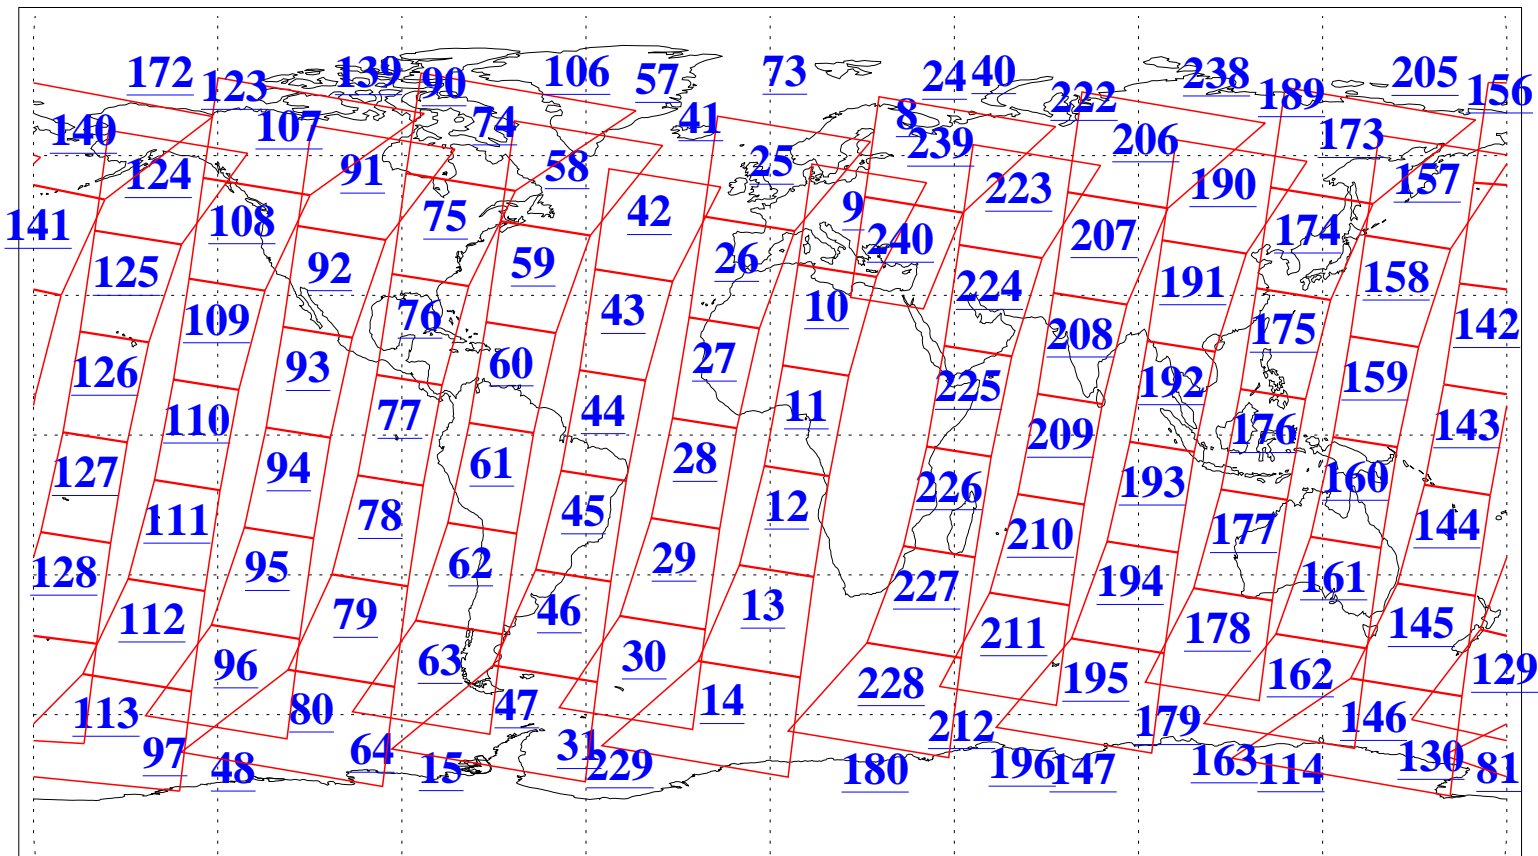

L1B Availability  
AMSU Granules: 240  
HSB Granules: 0  
AIRS Granules: 240

7 Nov 2022  
DoY 311  
Aqua Day 7492  
Granules: 1 to 120

Granules: 121 to 240

Legend: AMSU Available, *HSB Available*, *AIRS Available*

L1B Availability  
 AMSU Granules: 240  
 HSB Granules: 0  
 AIRS Granules: 240

7 Nov 2022  
 DoY 311  
 Aqua Day 7492

Ascending Granules

Descending Granules

Legend: AMSU Available, *HSB Available*, *AIRS Available*

L1B Availability  
 AMSU Granules: 240  
 HSB Granules: 0  
 AIRS Granules: 240

7 Nov 2022  
 DoY 311  
 Aqua Day 7492

Northern Hemisphere Granules

Southern Hemisphere Granules

Legend: AMSU Available, HSB Available, AIRS Available