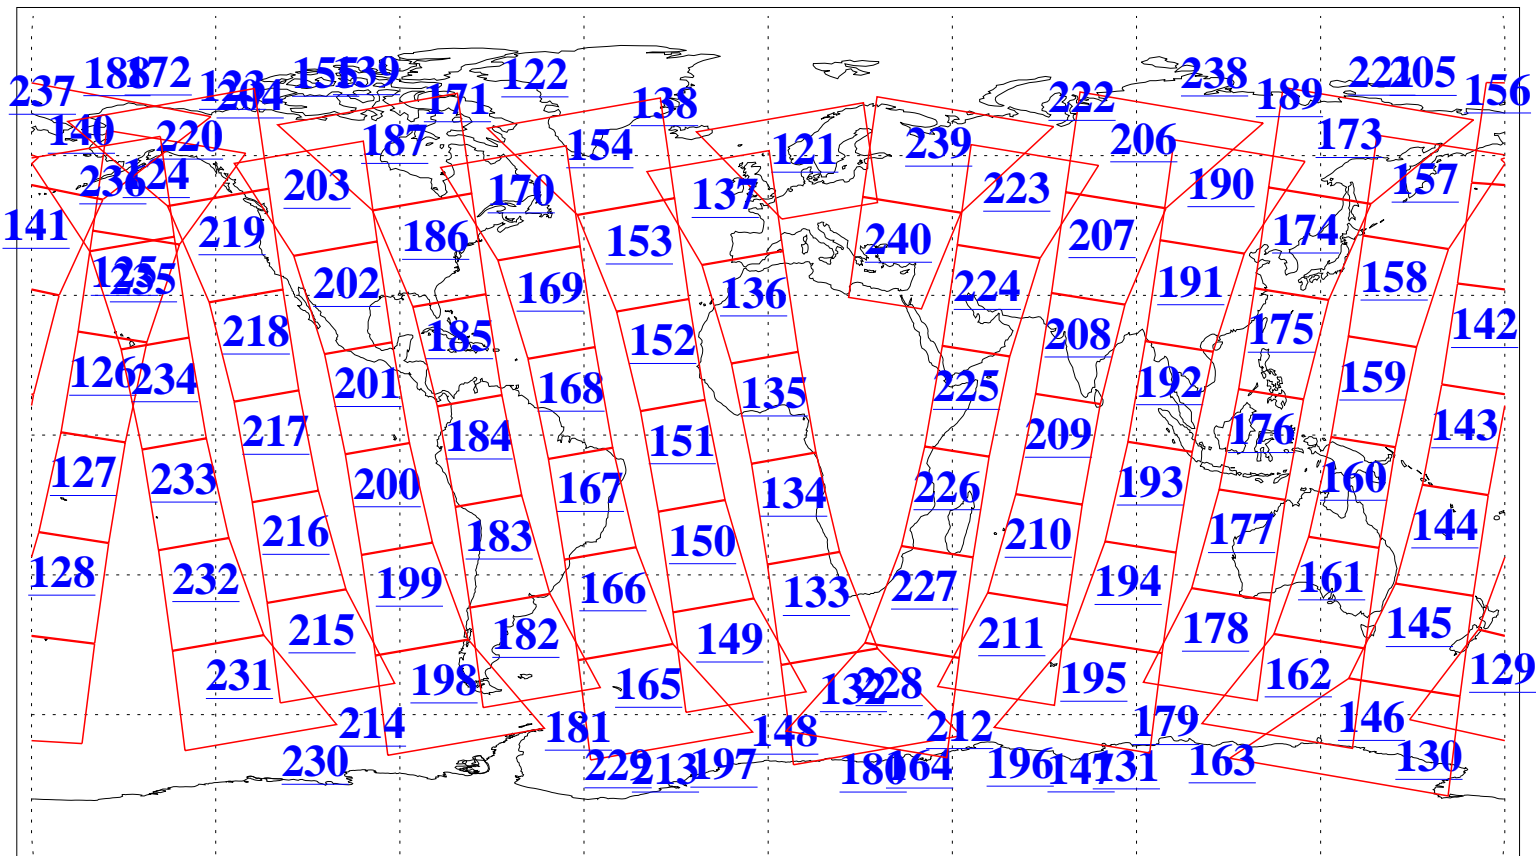

L1B Availability  
AMSU Granules: 240  
HSB Granules: 0  
AIRS Granules: 240

7 Nov 2022  
DoY 311  
Aqua Day 7492  
Granules: 1 to 120

Granules: 121 to 240

Legend: AMSU Available, *HSB Available*, *AIRS Available*

L1B Availability  
 AMSU Granules: 240  
 HSB Granules: 0  
 AIRS Granules: 240

7 Nov 2022  
 DoY 311  
 Aqua Day 7492

Ascending Granules

Descending Granules

Legend: AMSU Available, *HSB Available*, *AIRS Available*

L1B Availability  
 AMSU Granules: 240  
 HSB Granules: 0  
 AIRS Granules: 240

7 Nov 2022  
 DoY 311  
 Aqua Day 7492

Northern Hemisphere Granules

Southern Hemisphere Granules

Legend: AMSU Available, HSB Available, AIRS Available