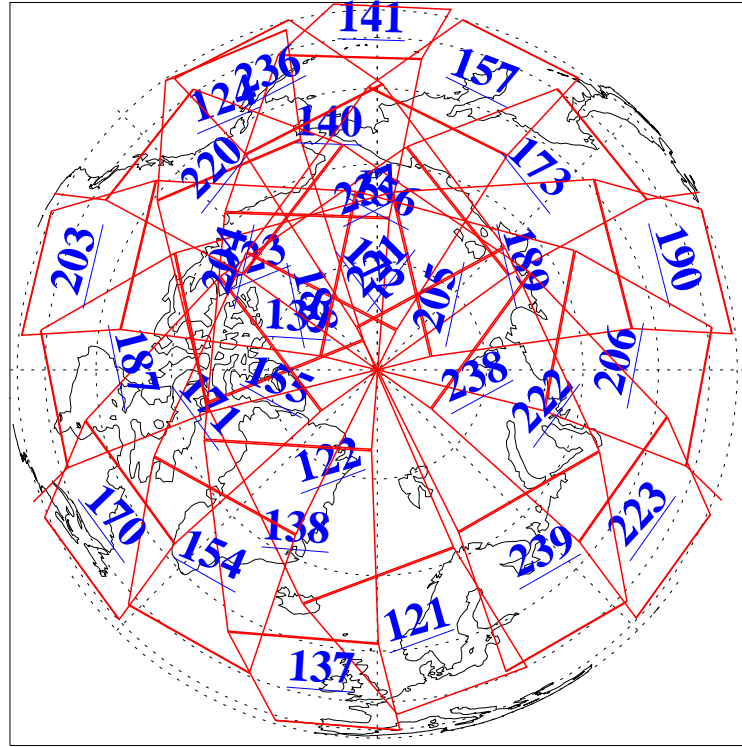

L1B Availability  
 AMSU Granules: 240  
 HSB Granules: 0  
 AIRS Granules: 240

7 Nov 2022  
 DoY 311  
 Aqua Day 7492

Ascending Granules

Descending Granules

Legend: AMSU Available, *HSB Available*, *AIRS Available*

L1B Availability  
 AMSU Granules: 240  
 HSB Granules: 0  
 AIRS Granules: 240

7 Nov 2022  
 DoY 311  
 Aqua Day 7492

Northern Hemisphere Granules

Southern Hemisphere Granules

Legend: AMSU Available, HSB Available, AIRS Available