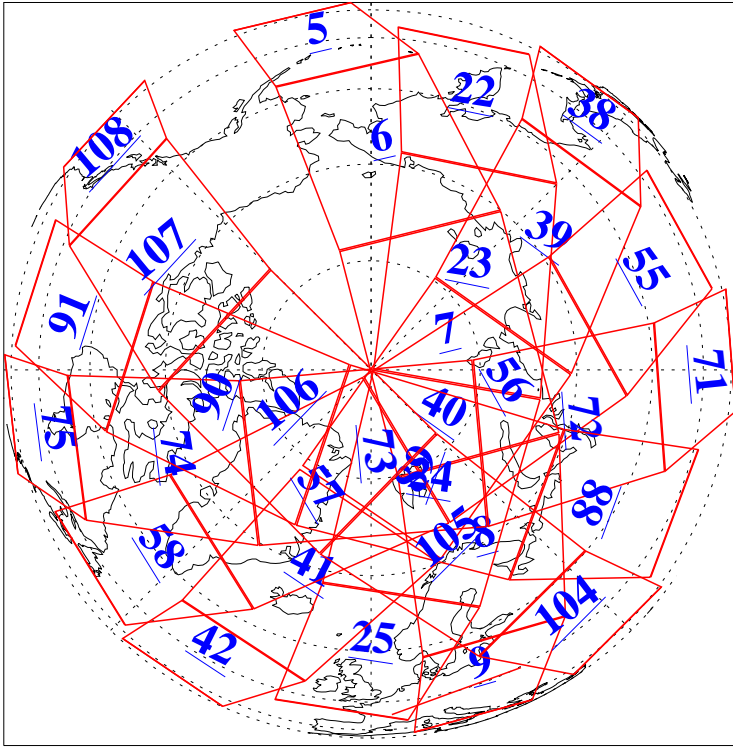

L1B Availability  
AMSU Granules: 240  
HSB Granules: 0  
AIRS Granules: 240

7 Nov 2022  
DoY 311  
Aqua Day 7492  
Granules: 1 to 120

Granules: 121 to 240

Legend: AMSU Available, *HSB Available*, *AIRS Available*

L1B Availability  
 AMSU Granules: 240  
 HSB Granules: 0  
 AIRS Granules: 240

7 Nov 2022  
 DoY 311  
 Aqua Day 7492

Ascending Granules

Descending Granules

Legend: AMSU Available, *HSB Available*, *AIRS Available*

L1B Availability  
 AMSU Granules: 240  
 HSB Granules: 0  
 AIRS Granules: 240

7 Nov 2022  
 DoY 311  
 Aqua Day 7492

Northern Hemisphere Granules

Southern Hemisphere Granules

Legend: AMSU Available, HSB Available, AIRS Available