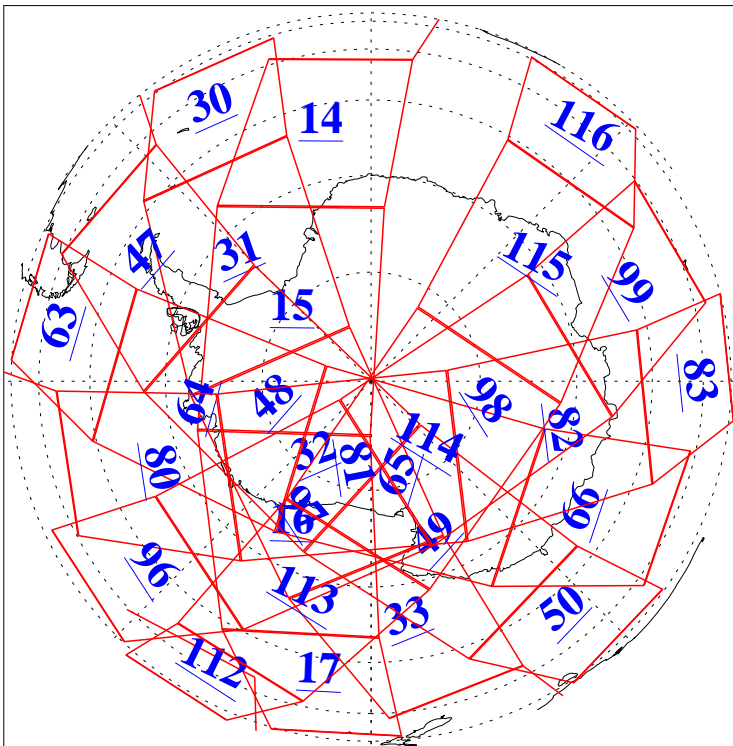

L1B Availability  
AMSU Granules: 240  
HSB Granules: 0  
AIRS Granules: 240

7 Nov 2022  
DoY 311  
Aqua Day 7492  
Granules: 1 to 120

Granules: 121 to 240

Legend: AMSU Available, *HSB Available*, *AIRS Available*

L1B Availability  
 AMSU Granules: 240  
 HSB Granules: 0  
 AIRS Granules: 240

7 Nov 2022  
 DoY 311  
 Aqua Day 7492

Ascending Granules

Descending Granules

Legend: AMSU Available, *HSB Available*, *AIRS Available*

L1B Availability  
 AMSU Granules: 240  
 HSB Granules: 0  
 AIRS Granules: 240

7 Nov 2022  
 DoY 311  
 Aqua Day 7492

Northern Hemisphere Granules

Southern Hemisphere Granules

Legend: AMSU Available, HSB Available, AIRS Available