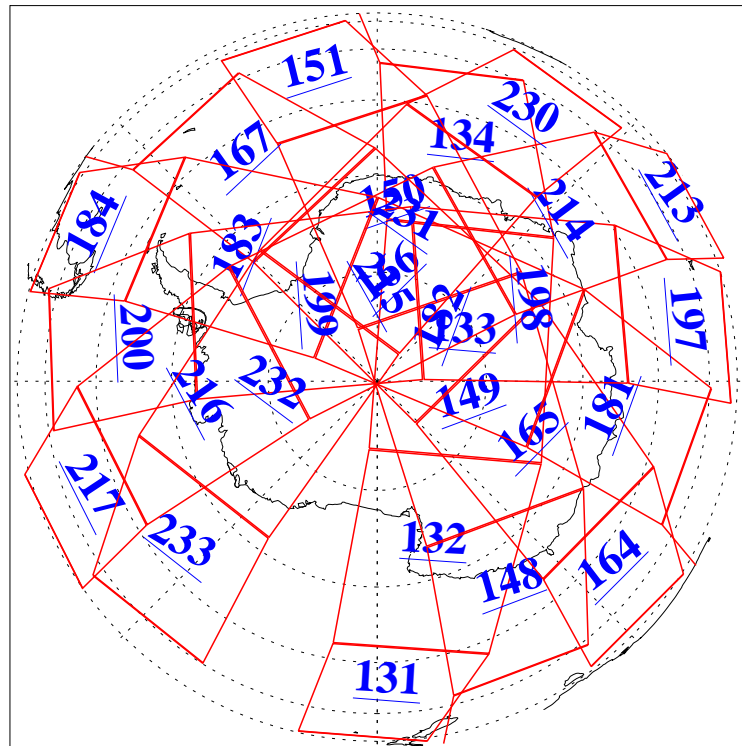

Legend: AMSU Available, HSB Available, AIRS Available