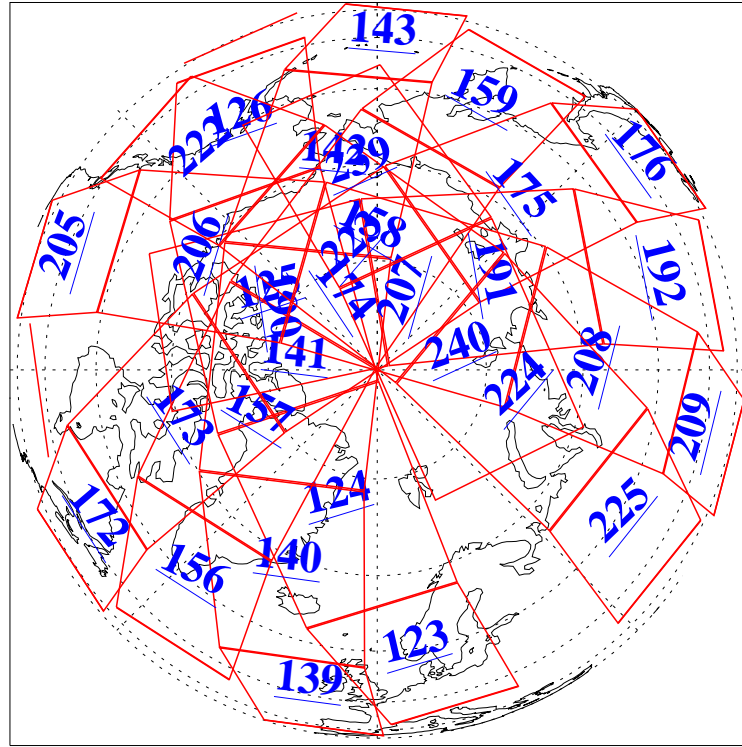

L1B Availability
AMSU Granules: 237
HSB Granules: 0
AIRS Granules: 238

5 Nov 2022
DoY 309
Aqua Day 7490

Northern Hemisphere Granules

Southern Hemisphere Granules