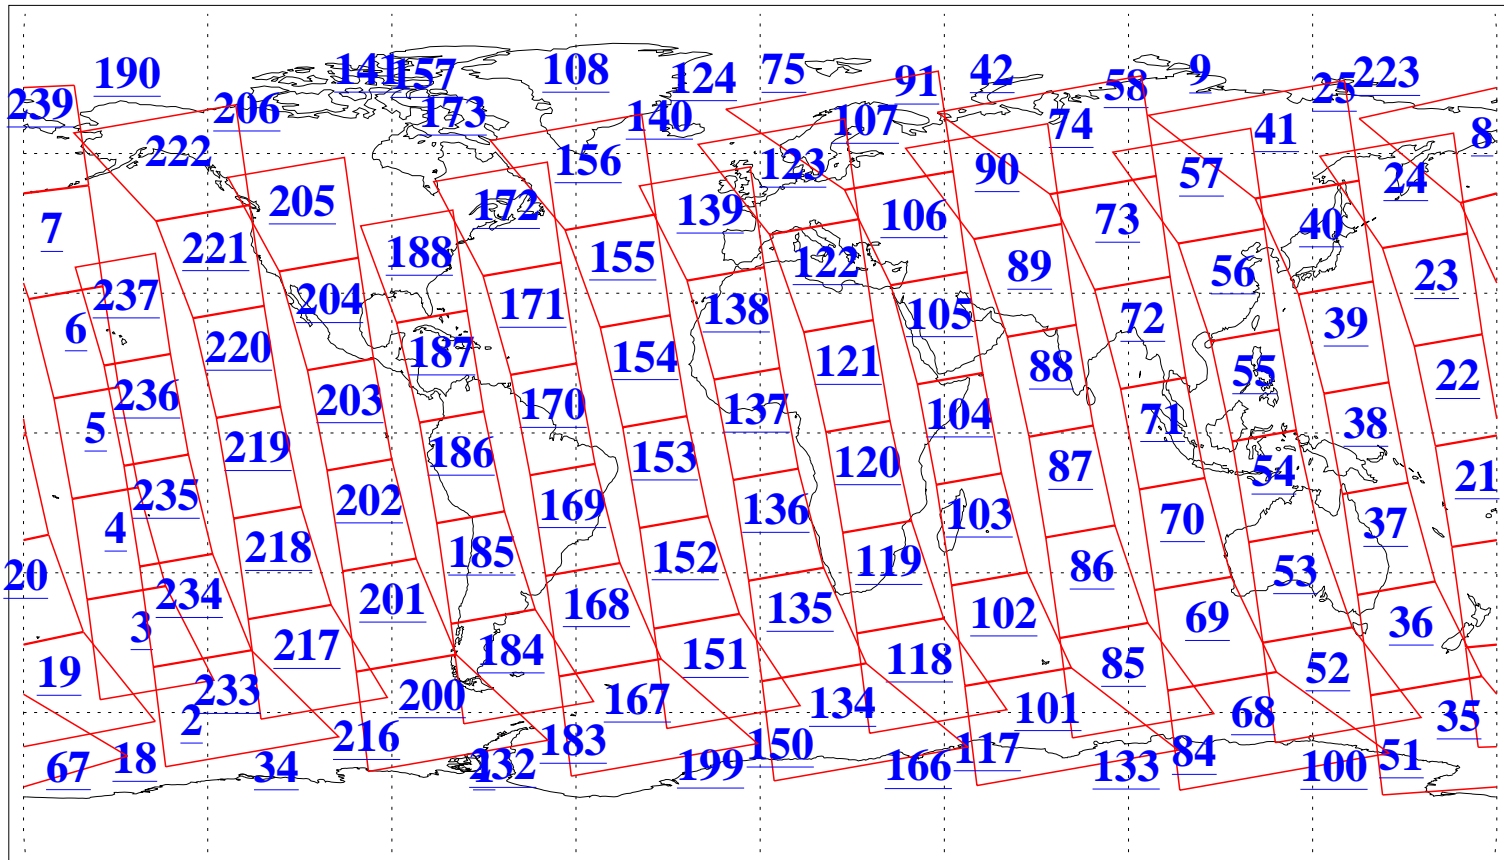

L1B Availability
 AMSU Granules: 237
 HSB Granules: 0
 AIRS Granules: 238

5 Nov 2022
 DoY 309
 Aqua Day 7490
 Granules: 1 to 120

Granules: 121 to 240

Legend: AMSU Available, *HSB Available*, *AIRS Available*

L1B Availability
 AMSU Granules: 237
 HSB Granules: 0
 AIRS Granules: 238

5 Nov 2022
 DoY 309
 Aqua Day 7490

Ascending Granules

Descending Granules

Legend: AMSU Available, HSB Available, AIRS Available

L1B Availability
 AMSU Granules: 237
 HSB Granules: 0
 AIRS Granules: 238