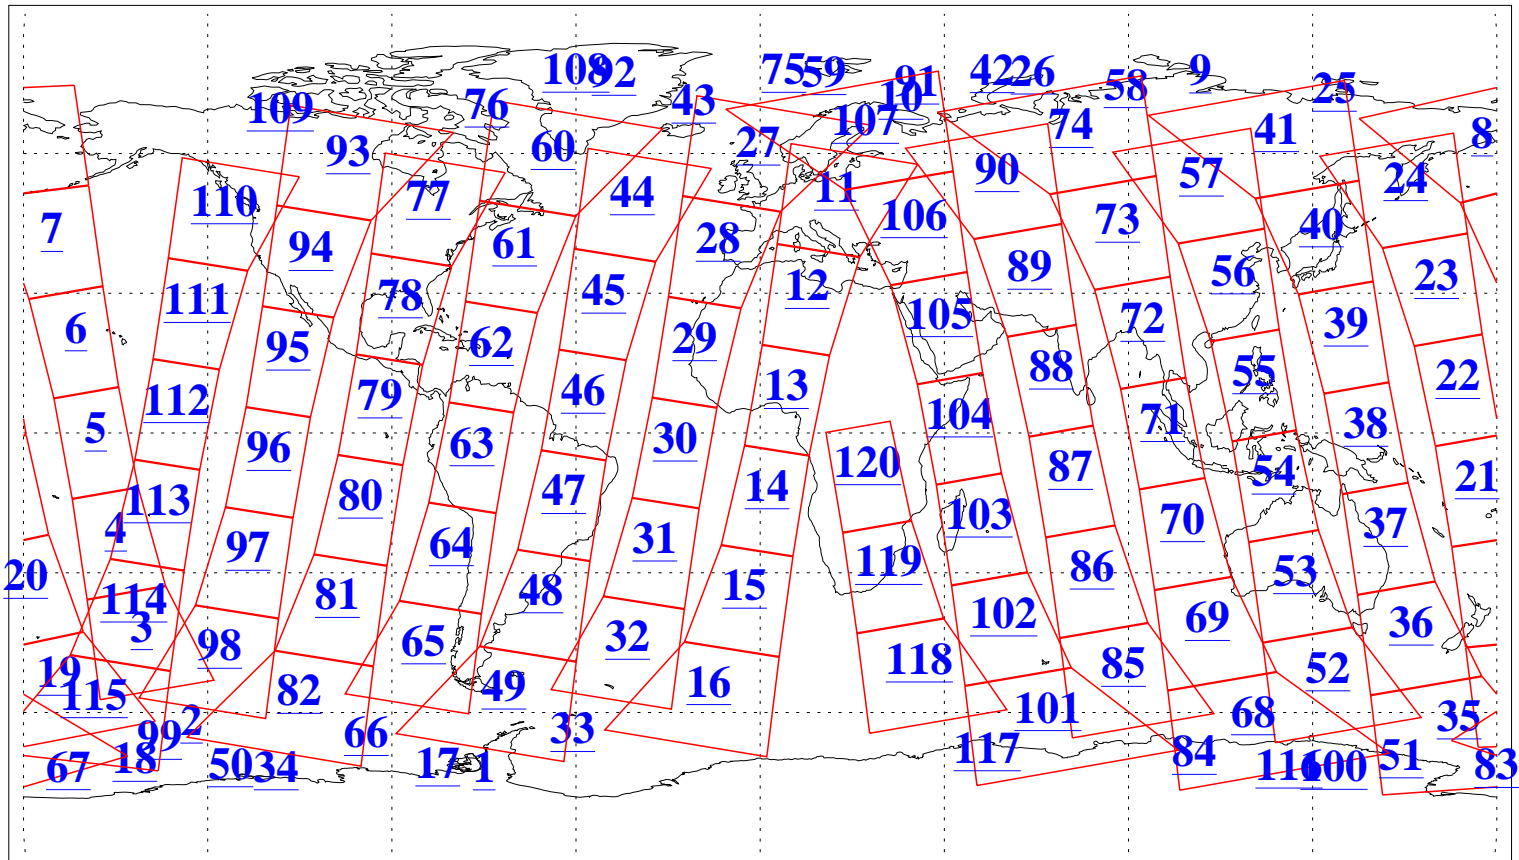

L1B Availability
 AMSU Granules: 237
 HSB Granules: 0
 AIRS Granules: 238

5 Nov 2022
 DoY 309
 Aqua Day 7490
 Granules: 1 to 120

Granules: 121 to 240

Legend: AMSU Available, *HSB Available*, *AIRS Available*

L1B Availability
 AMSU Granules: 237
 HSB Granules: 0
 AIRS Granules: 238

5 Nov 2022
 DoY 309
 Aqua Day 7490

Ascending Granules

Descending Granules

Legend: AMSU Available, HSB Available, AIRS Available

L1B Availability
 AMSU Granules: 237
 HSB Granules: 0
 AIRS Granules: 238

5 Nov 2022
 DoY 309
 Aqua Day 7490

Northern Hemisphere Granules

Southern Hemisphere Granules

Legend: AMSU Available, HSB Available, AIRS Available