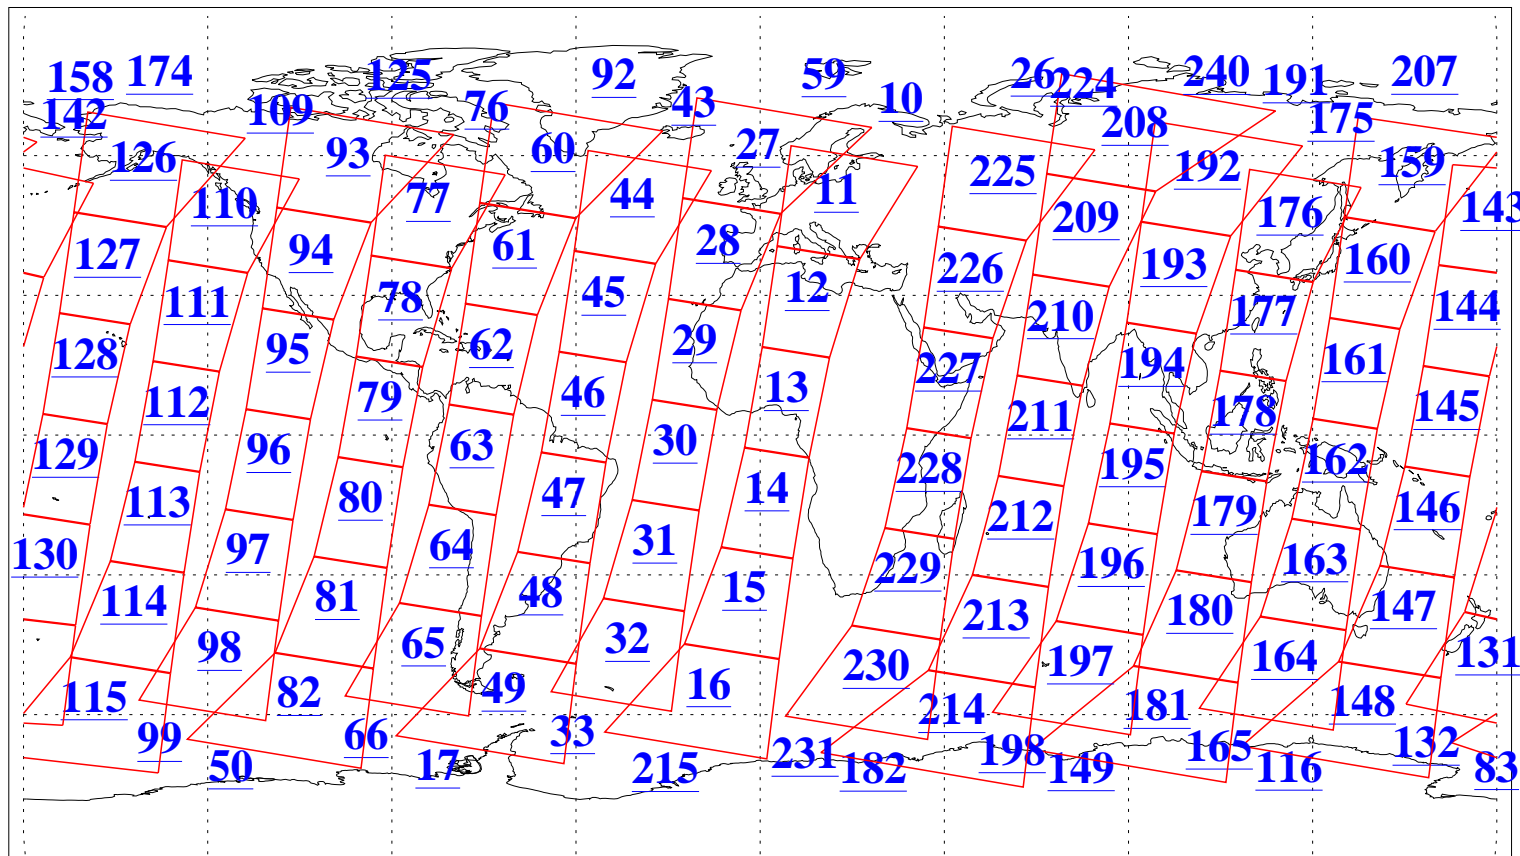

L1B Availability
 AMSU Granules: 237
 HSB Granules: 0
 AIRS Granules: 238

5 Nov 2022
 DoY 309
 Aqua Day 7490
 Granules: 1 to 120

Granules: 121 to 240

Legend: AMSU Available, *HSB Available*, *AIRS Available*

L1B Availability
 AMSU Granules: 237
 HSB Granules: 0
 AIRS Granules: 238

5 Nov 2022
 DoY 309
 Aqua Day 7490

Ascending Granules

Descending Granules

Legend: AMSU Available, HSB Available, AIRS Available

L1B Availability
 AMSU Granules: 237
 HSB Granules: 0
 AIRS Granules: 238