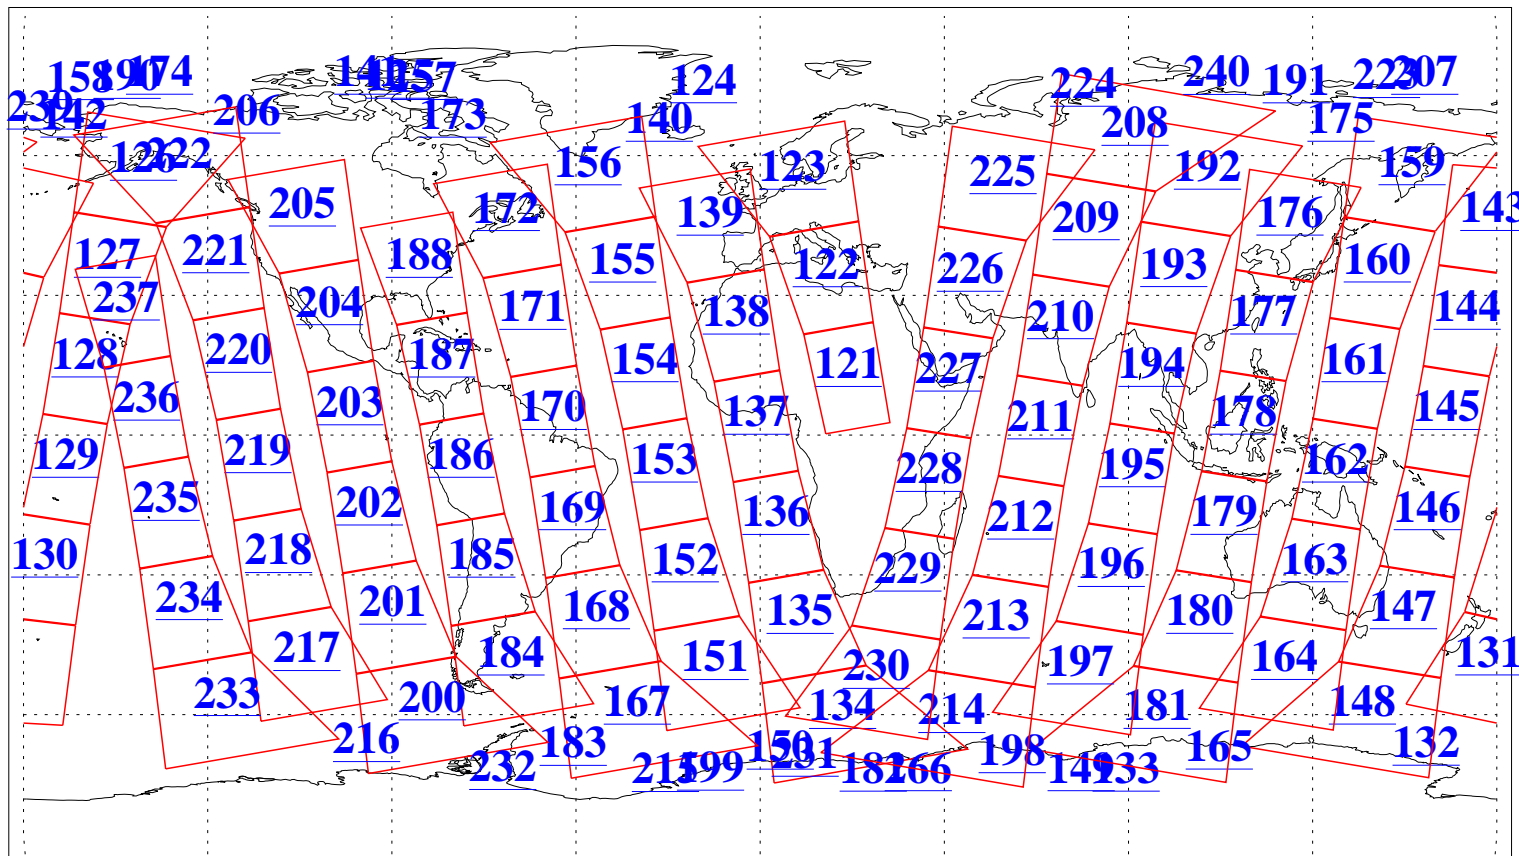

L1B Availability
 AMSU Granules: 237
 HSB Granules: 0
 AIRS Granules: 238

5 Nov 2022
 DoY 309
 Aqua Day 7490
 Granules: 1 to 120

Granules: 121 to 240

Legend: AMSU Available, *HSB Available*, *AIRS Available*

L1B Availability
 AMSU Granules: 237
 HSB Granules: 0
 AIRS Granules: 238

5 Nov 2022
 DoY 309
 Aqua Day 7490

Ascending Granules

Descending Granules

Legend: AMSU Available, HSB Available, AIRS Available

L1B Availability
 AMSU Granules: 237
 HSB Granules: 0
 AIRS Granules: 238