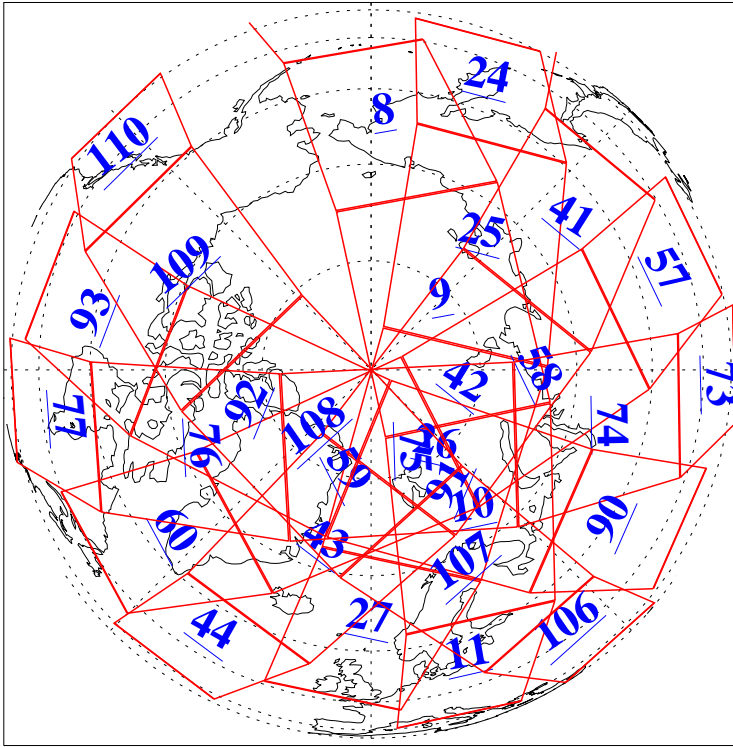

L1B Availability
 AMSU Granules: 237
 HSB Granules: 0
 AIRS Granules: 238

5 Nov 2022
 DoY 309
 Aqua Day 7490
 Granules: 1 to 120

Granules: 121 to 240

Legend: AMSU Available, *HSB Available*, *AIRS Available*

L1B Availability
 AMSU Granules: 237
 HSB Granules: 0
 AIRS Granules: 238

5 Nov 2022
 DoY 309
 Aqua Day 7490

Ascending Granules

Descending Granules

Legend: AMSU Available, HSB Available, AIRS Available

L1B Availability
 AMSU Granules: 237
 HSB Granules: 0
 AIRS Granules: 238

5 Nov 2022
 DoY 309
 Aqua Day 7490

Northern Hemisphere Granules

Southern Hemisphere Granules

Legend: AMSU Available, HSB Available, AIRS Available