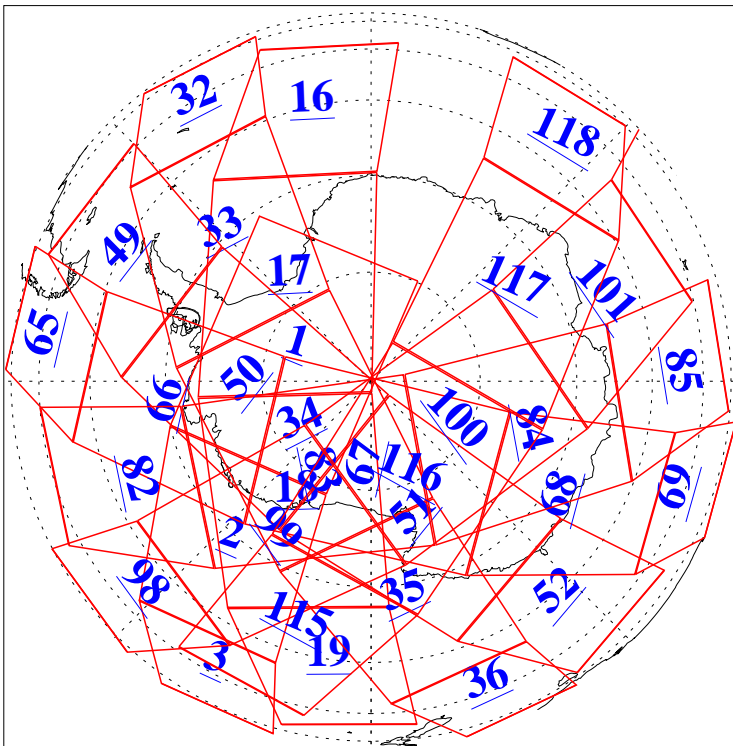

L1B Availability
 AMSU Granules: 237
 HSB Granules: 0
 AIRS Granules: 238

5 Nov 2022
 DoY 309
 Aqua Day 7490
 Granules: 1 to 120

Granules: 121 to 240

Legend: AMSU Available, *HSB Available*, *AIRS Available*

L1B Availability
 AMSU Granules: 237
 HSB Granules: 0
 AIRS Granules: 238

5 Nov 2022
 DoY 309
 Aqua Day 7490

Ascending Granules

Descending Granules

Legend: AMSU Available, HSB Available, AIRS Available

L1B Availability
 AMSU Granules: 237
 HSB Granules: 0
 AIRS Granules: 238

5 Nov 2022
 DoY 309
 Aqua Day 7490

Northern Hemisphere Granules

Southern Hemisphere Granules

Legend: AMSU Available, HSB Available, AIRS Available