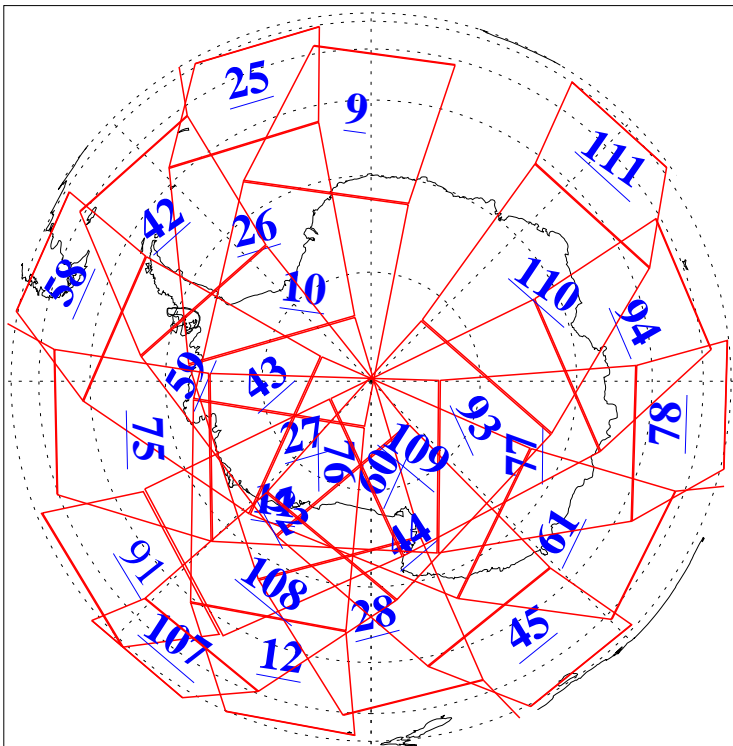

4 Nov 2022
 DoY 308
 Aqua Day 7489

Ascending Granules

Descending Granules

Legend: AMSU Available, HSB Available, AIRS Available

L1B Availability
 AMSU Granules: 236
 HSB Granules: 0
 AIRS Granules: 233

4 Nov 2022
 DoY 308
 Aqua Day 7489

Northern Hemisphere Granules

Southern Hemisphere Granules

Legend: AMSU Available, HSB Available, **AIRS Available**