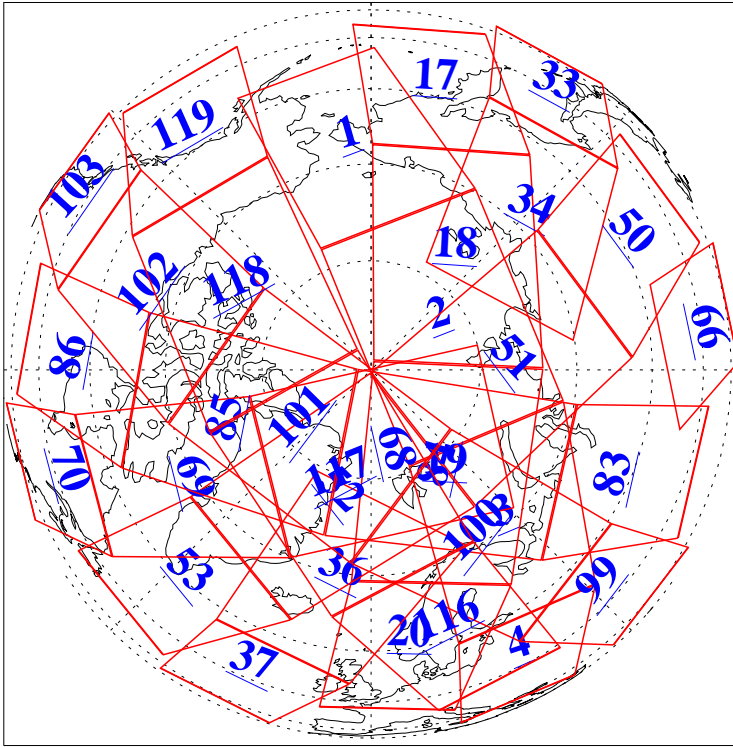

L1B Availability
AMSU Granules: 236
HSB Granules: 0
AIRS Granules: 233

4 Nov 2022
DoY 308
Aqua Day 7489
Granules: 1 to 120

Granules: 121 to 240

Legend: AMSU Available, HSB Available, AIRS Available

L1B Availability
 AMSU Granules: 236
 HSB Granules: 0
 AIRS Granules: 233

4 Nov 2022
 DoY 308
 Aqua Day 7489

Ascending Granules

Descending Granules

Legend: AMSU Available, HSB Available, AIRS Available

L1B Availability
 AMSU Granules: 236
 HSB Granules: 0
 AIRS Granules: 233

4 Nov 2022
 DoY 308
 Aqua Day 7489

Northern Hemisphere Granules

Southern Hemisphere Granules

Legend: AMSU Available, HSB Available, **AIRS Available**