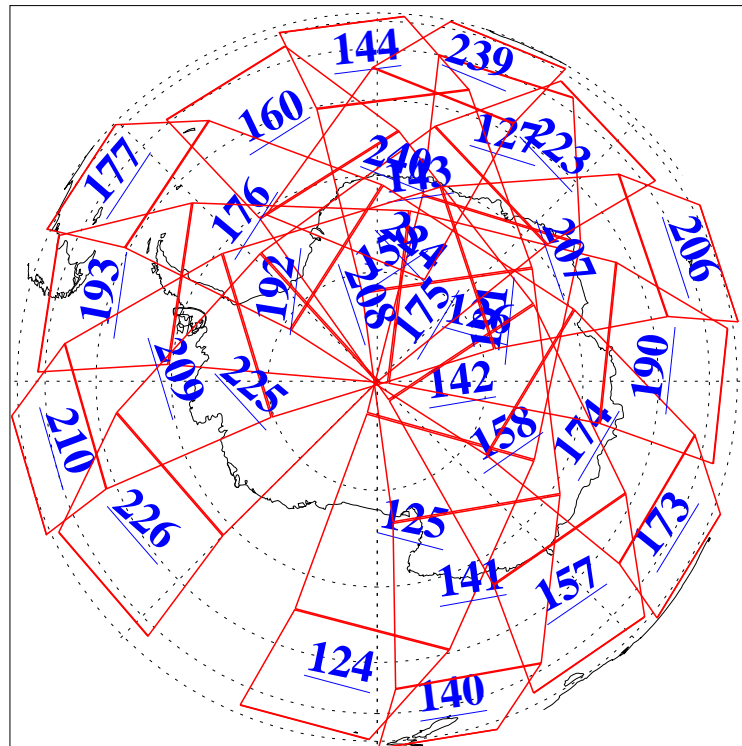

L1B Availability
AMSU Granules: 236
HSB Granules: 0
AIRS Granules: 233

4 Nov 2022
DoY 308
Aqua Day 7489
Granules: 1 to 120

Granules: 121 to 240

Legend: AMSU Available, HSB Available, AIRS Available

L1B Availability
 AMSU Granules: 236
 HSB Granules: 0
 AIRS Granules: 233

4 Nov 2022
 DoY 308
 Aqua Day 7489

Ascending Granules

Descending Granules

Legend: AMSU Available, HSB Available, AIRS Available

L1B Availability
 AMSU Granules: 236
 HSB Granules: 0
 AIRS Granules: 233

4 Nov 2022
 DoY 308
 Aqua Day 7489

Northern Hemisphere Granules

Southern Hemisphere Granules

Legend: AMSU Available, HSB Available, **AIRS Available**