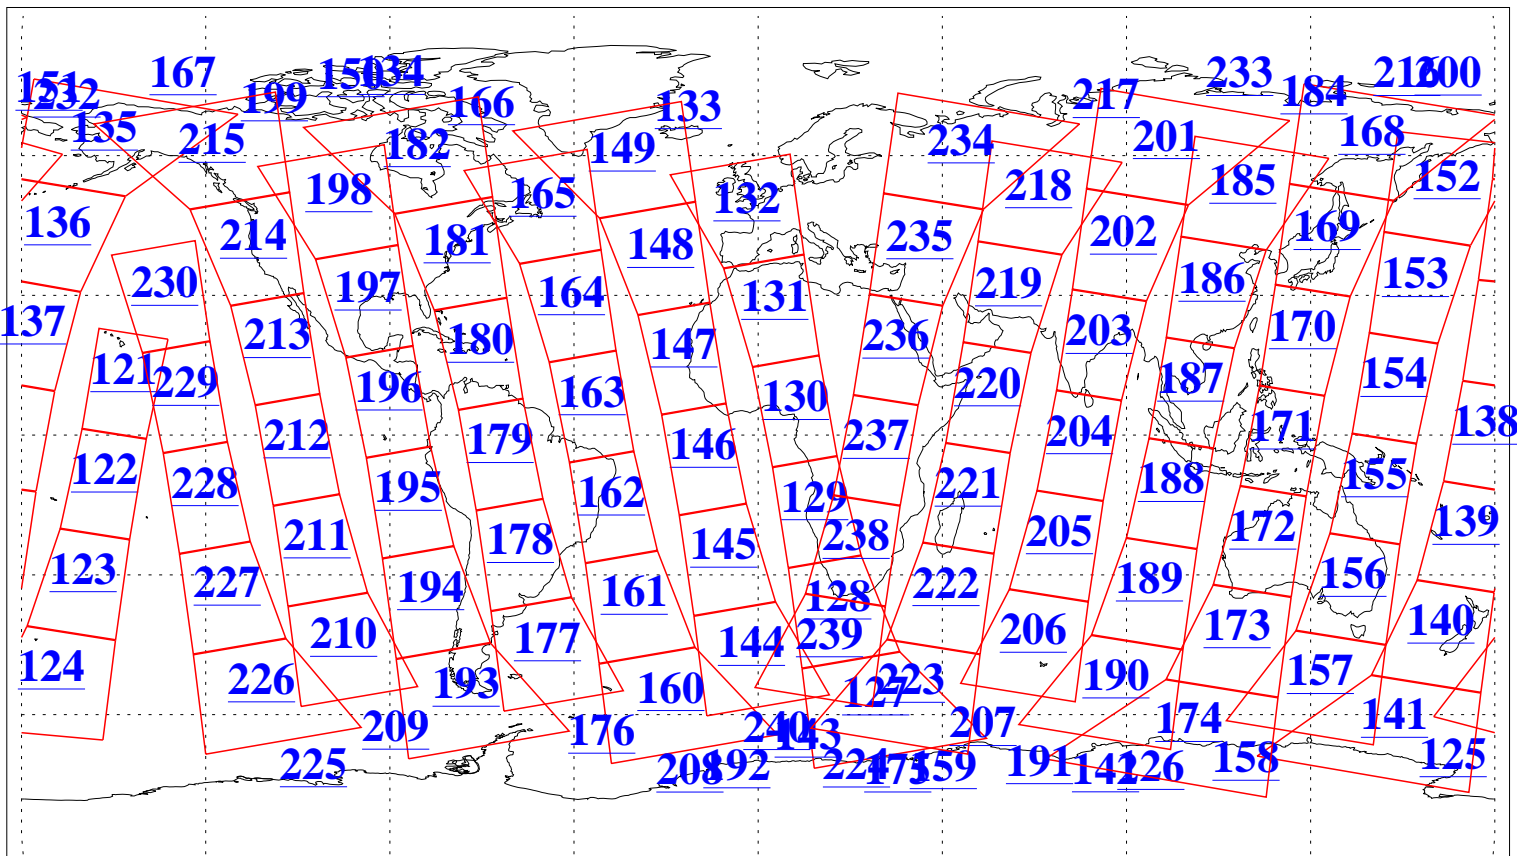

L1B Availability
AMSU Granules: 236
HSB Granules: 0
AIRS Granules: 233

4 Nov 2022
DoY 308
Aqua Day 7489
Granules: 1 to 120

Granules: 121 to 240

Legend: AMSU Available, HSB Available, AIRS Available

L1B Availability
 AMSU Granules: 236
 HSB Granules: 0
 AIRS Granules: 233

4 Nov 2022
 DoY 308
 Aqua Day 7489

Ascending Granules

Descending Granules

Legend: AMSU Available, HSB Available, AIRS Available

L1B Availability
 AMSU Granules: 236
 HSB Granules: 0
 AIRS Granules: 233

4 Nov 2022
 DoY 308
 Aqua Day 7489

Northern Hemisphere Granules

Southern Hemisphere Granules

Legend: AMSU Available, HSB Available, **AIRS Available**