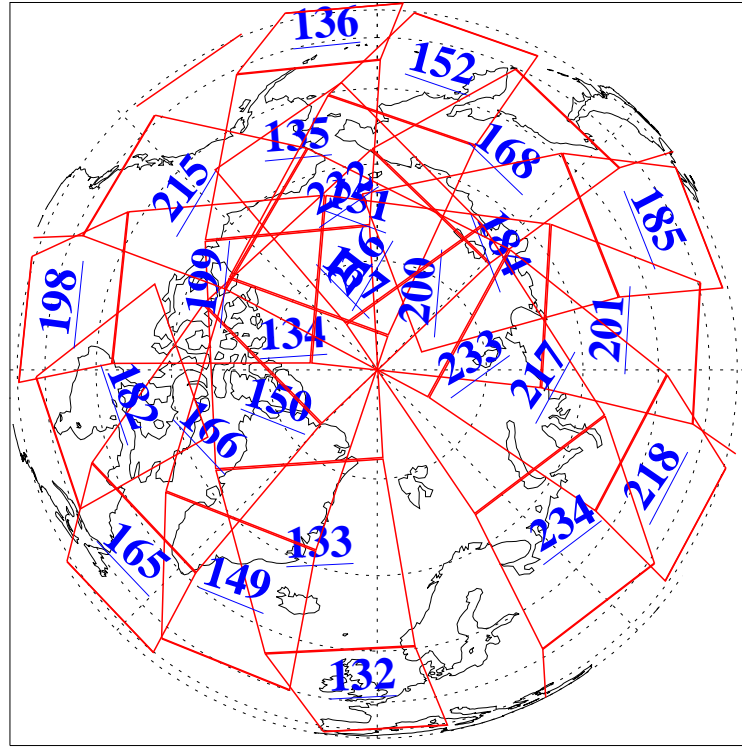

L1B Availability
AMSU Granules: 236
HSB Granules: 0
AIRS Granules: 233

4 Nov 2022
DoY 308
Aqua Day 7489
Granules: 1 to 120

Granules: 121 to 240

Legend: AMSU Available, HSB Available, AIRS Available

L1B Availability
 AMSU Granules: 236
 HSB Granules: 0
 AIRS Granules: 233

4 Nov 2022
 DoY 308
 Aqua Day 7489

Ascending Granules

Descending Granules

Legend: AMSU Available, HSB Available, AIRS Available

L1B Availability
 AMSU Granules: 236
 HSB Granules: 0
 AIRS Granules: 233

4 Nov 2022
 DoY 308
 Aqua Day 7489

Northern Hemisphere Granules

Southern Hemisphere Granules

Legend: AMSU Available, HSB Available, **AIRS Available**