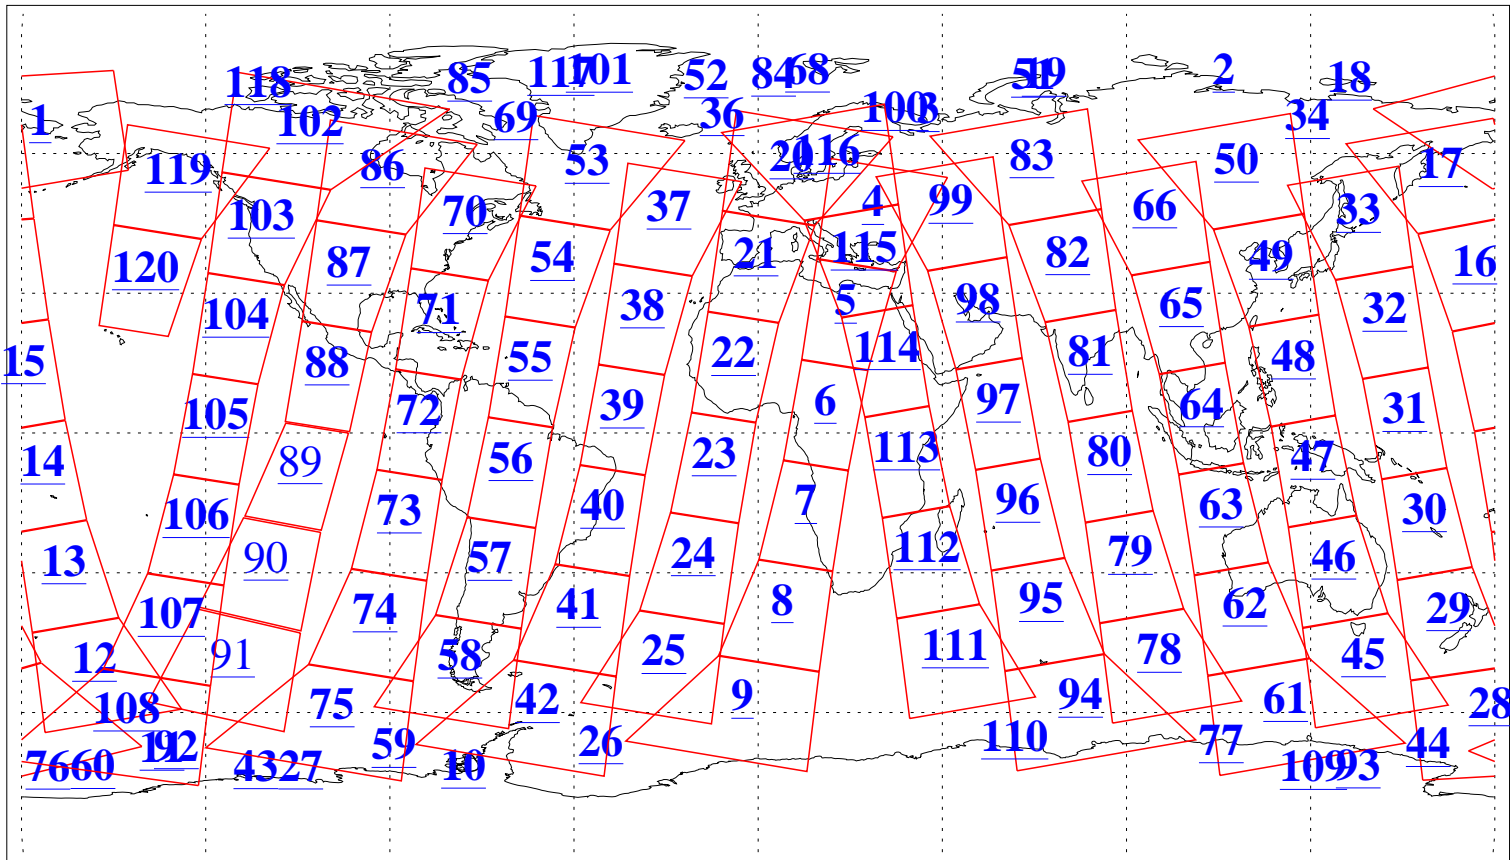

L1B Availability
AMSU Granules: 236
HSB Granules: 0
AIRS Granules: 233

4 Nov 2022
DoY 308
Aqua Day 7489
Granules: 1 to 120

Granules: 121 to 240

Legend: AMSU Available, HSB Available, AIRS Available

L1B Availability
 AMSU Granules: 236
 HSB Granules: 0
 AIRS Granules: 233

4 Nov 2022
 DoY 308
 Aqua Day 7489

Ascending Granules

Descending Granules

Legend: AMSU Available, HSB Available, AIRS Available

L1B Availability
 AMSU Granules: 236
 HSB Granules: 0
 AIRS Granules: 233

4 Nov 2022
 DoY 308
 Aqua Day 7489

Northern Hemisphere Granules

Southern Hemisphere Granules

Legend: AMSU Available, HSB Available, **AIRS Available**