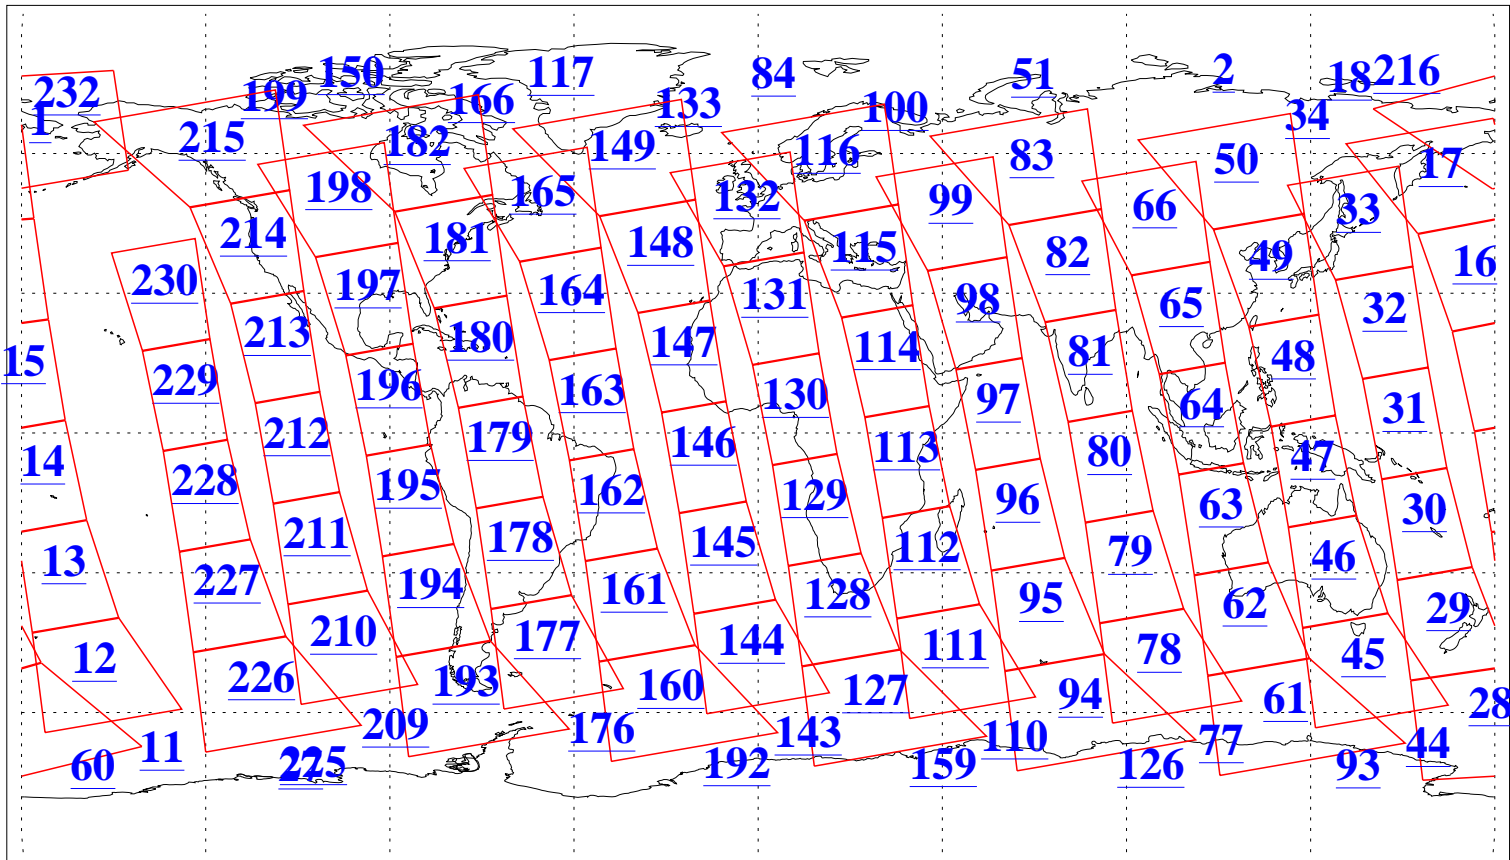

L1B Availability
AMSU Granules: 236
HSB Granules: 0
AIRS Granules: 233

4 Nov 2022
DoY 308
Aqua Day 7489
Granules: 1 to 120

Granules: 121 to 240

Legend: AMSU Available, HSB Available, AIRS Available

L1B Availability
 AMSU Granules: 236
 HSB Granules: 0
 AIRS Granules: 233

4 Nov 2022
 DoY 308
 Aqua Day 7489

Ascending Granules

Descending Granules

Legend: AMSU Available, HSB Available, AIRS Available

L1B Availability
 AMSU Granules: 236
 HSB Granules: 0
 AIRS Granules: 233

4 Nov 2022
 DoY 308
 Aqua Day 7489

Northern Hemisphere Granules

Southern Hemisphere Granules

Legend: AMSU Available, HSB Available, **AIRS Available**