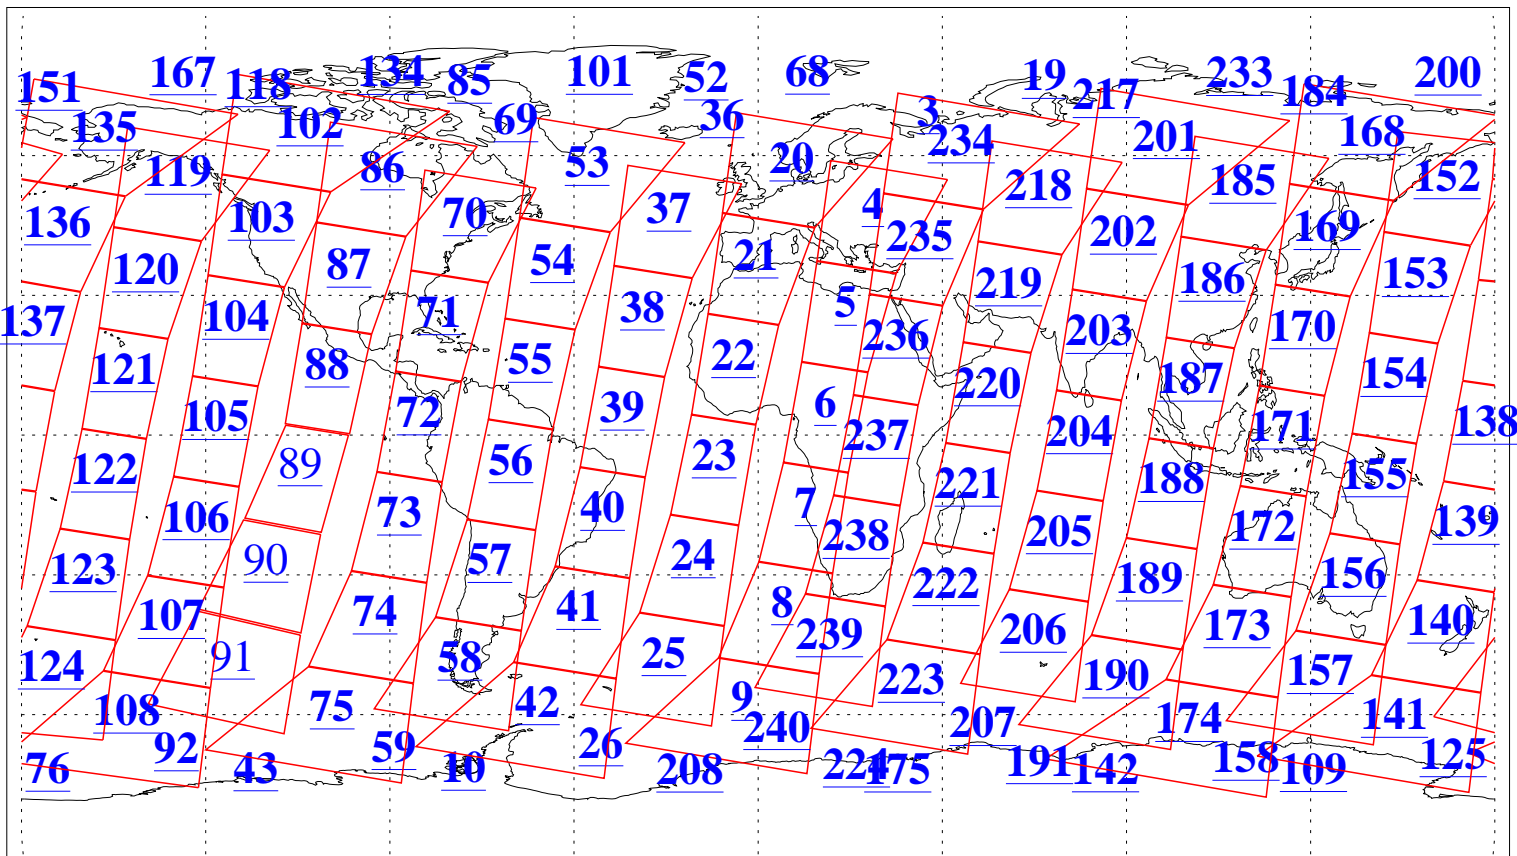

L1B Availability
AMSU Granules: 236
HSB Granules: 0
AIRS Granules: 233

4 Nov 2022
DoY 308
Aqua Day 7489
Granules: 1 to 120

Granules: 121 to 240

Legend: AMSU Available, HSB Available, AIRS Available

L1B Availability
 AMSU Granules: 236
 HSB Granules: 0
 AIRS Granules: 233

4 Nov 2022
 DoY 308
 Aqua Day 7489

Ascending Granules

Descending Granules

Legend: AMSU Available, HSB Available, AIRS Available

L1B Availability
 AMSU Granules: 236
 HSB Granules: 0
 AIRS Granules: 233

4 Nov 2022
 DoY 308
 Aqua Day 7489

Northern Hemisphere Granules

Southern Hemisphere Granules

Legend: AMSU Available, HSB Available, **AIRS Available**