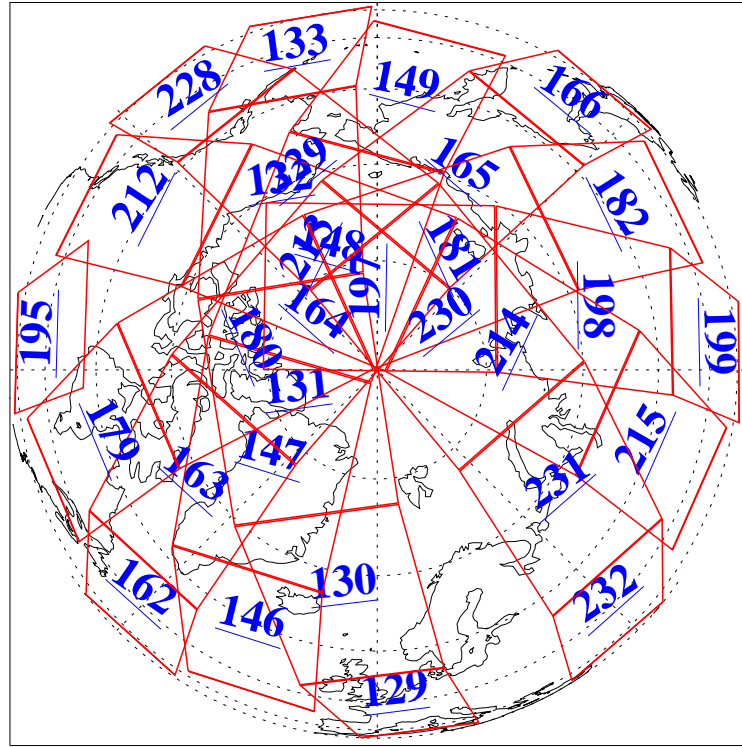

L1B Availability  
AMSU Granules: 237  
HSB Granules: 0  
AIRS Granules: 238

30 Oct 2022  
DoY 303  
Aqua Day 7484

Ascending Granules

Descending Granules

Legend: AMSU Available, *HSB Available*, *AIRS Available*

L1B Availability  
 AMSU Granules: 237  
 HSB Granules: 0  
 AIRS Granules: 238

30 Oct 2022  
 DoY 303  
 Aqua Day 7484

Northern Hemisphere Granules

Southern Hemisphere Granules

Legend: AMSU Available, HSB Available, **AIRS Available**