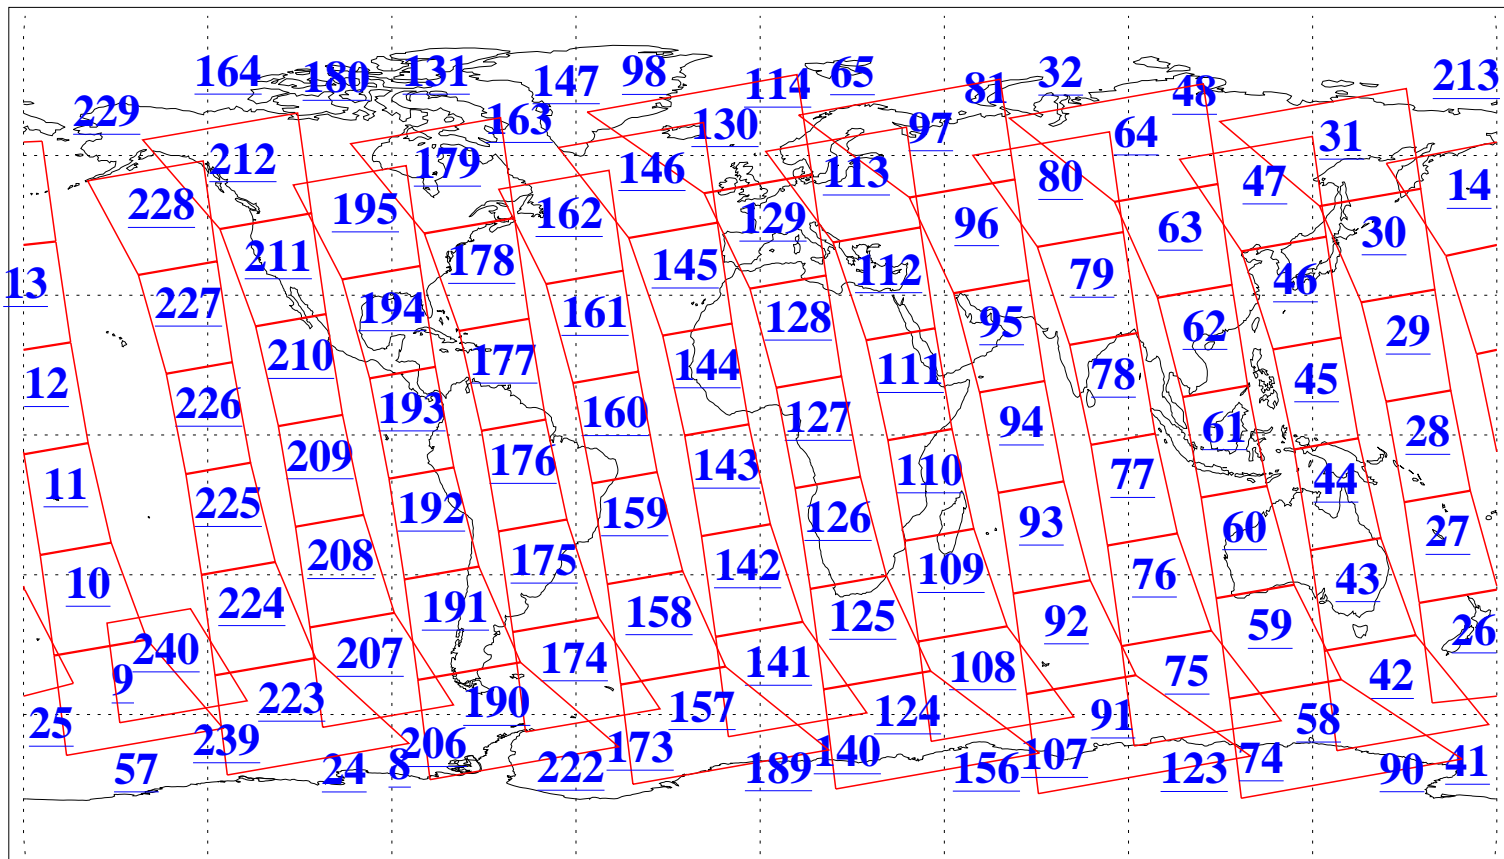

L1B Availability  
AMSU Granules: 237  
HSB Granules: 0  
AIRS Granules: 238

30 Oct 2022  
DoY 303  
Aqua Day 7484  
Granules: 1 to 120

Granules: 121 to 240

Legend: AMSU Available, HSB Available, AIRS Available

L1B Availability  
AMSU Granules: 237  
HSB Granules: 0  
AIRS Granules: 238

30 Oct 2022  
DoY 303  
Aqua Day 7484

Ascending Granules

Descending Granules

Legend: AMSU Available, *HSB Available*, *AIRS Available*