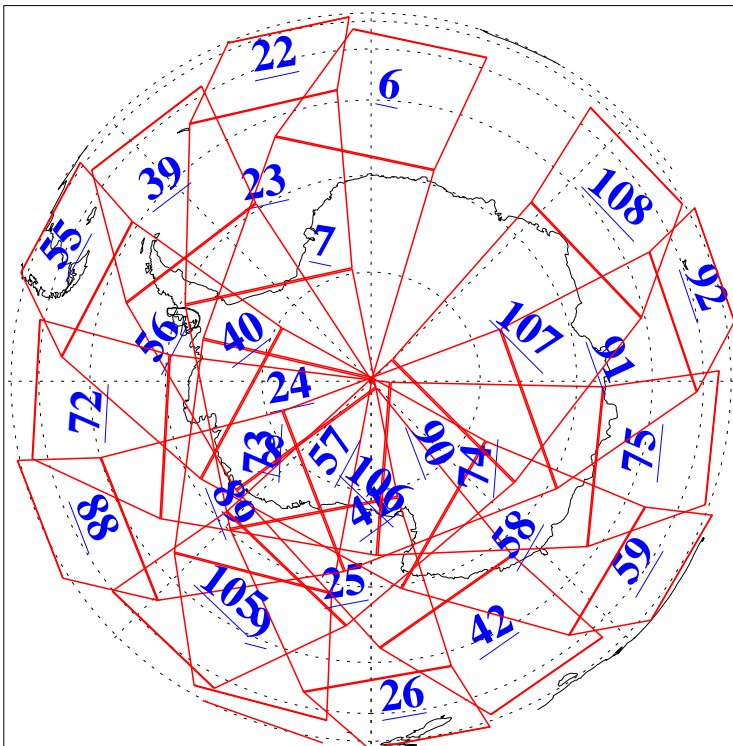

L1B Availability  
AMSU Granules: 237  
HSB Granules: 0  
AIRS Granules: 238

30 Oct 2022  
DoY 303  
Aqua Day 7484  
Granules: 1 to 120

Granules: 121 to 240

Legend: AMSU Available, HSB Available, AIRS Available

L1B Availability  
AMSU Granules: 237  
HSB Granules: 0  
AIRS Granules: 238

30 Oct 2022  
DoY 303  
Aqua Day 7484

Ascending Granules

Descending Granules

Legend: AMSU Available, *HSB Available*, *AIRS Available*

L1B Availability  
 AMSU Granules: 237  
 HSB Granules: 0  
 AIRS Granules: 238

30 Oct 2022  
 DoY 303  
 Aqua Day 7484

Northern Hemisphere Granules

Southern Hemisphere Granules

Legend: AMSU Available, HSB Available, **AIRS Available**