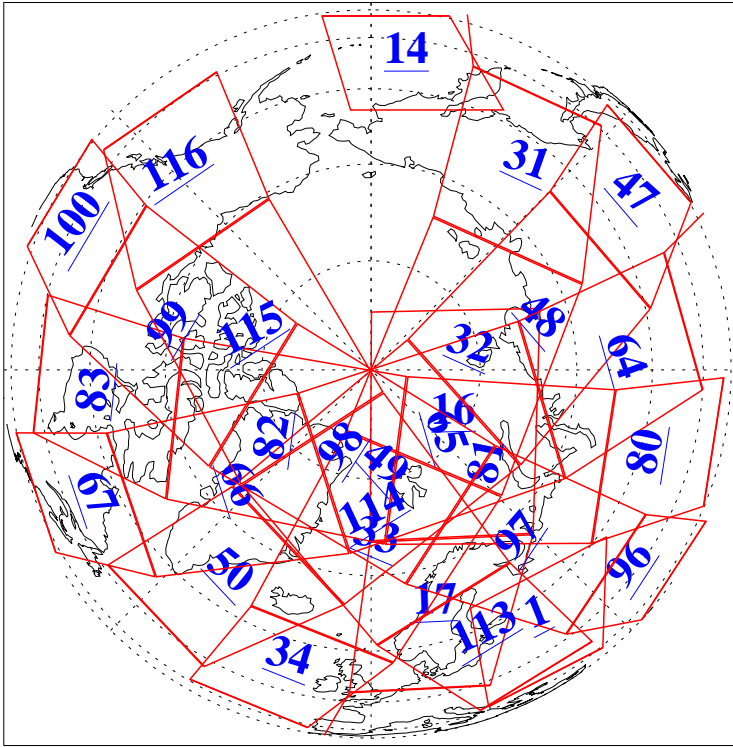

L1B Availability  
AMSU Granules: 237  
HSB Granules: 0  
AIRS Granules: 238

30 Oct 2022  
DoY 303  
Aqua Day 7484  
Granules: 1 to 120

Granules: 121 to 240

Legend: AMSU Available, HSB Available, AIRS Available

L1B Availability  
AMSU Granules: 237  
HSB Granules: 0  
AIRS Granules: 238

30 Oct 2022  
DoY 303  
Aqua Day 7484

Ascending Granules

Descending Granules

Legend: AMSU Available, *HSB Available*, *AIRS Available*

L1B Availability  
 AMSU Granules: 237  
 HSB Granules: 0  
 AIRS Granules: 238

30 Oct 2022  
 DoY 303  
 Aqua Day 7484

Northern Hemisphere Granules

Southern Hemisphere Granules

Legend: AMSU Available, HSB Available, **AIRS Available**