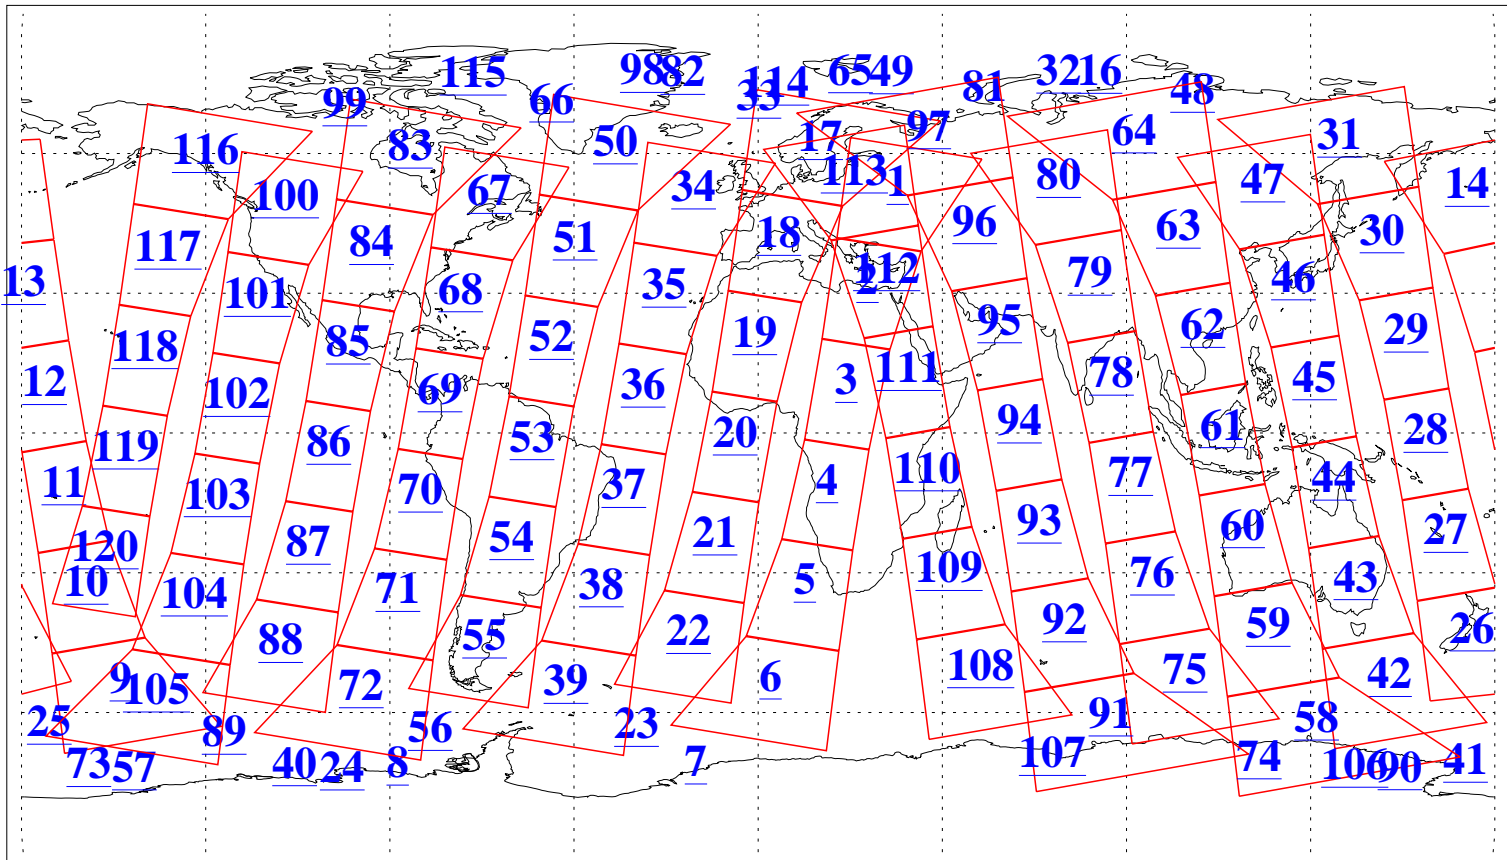

L1B Availability  
AMSU Granules: 237  
HSB Granules: 0  
AIRS Granules: 238

30 Oct 2022  
DoY 303  
Aqua Day 7484  
Granules: 1 to 120

Granules: 121 to 240

Legend: AMSU Available, HSB Available, AIRS Available

L1B Availability  
AMSU Granules: 237  
HSB Granules: 0  
AIRS Granules: 238

30 Oct 2022  
DoY 303  
Aqua Day 7484

Ascending Granules

Descending Granules

Legend: AMSU Available, *HSB Available*, *AIRS Available*

L1B Availability  
 AMSU Granules: 237  
 HSB Granules: 0  
 AIRS Granules: 238

30 Oct 2022  
 DoY 303  
 Aqua Day 7484

Northern Hemisphere Granules

Southern Hemisphere Granules

Legend: AMSU Available, HSB Available, **AIRS Available**