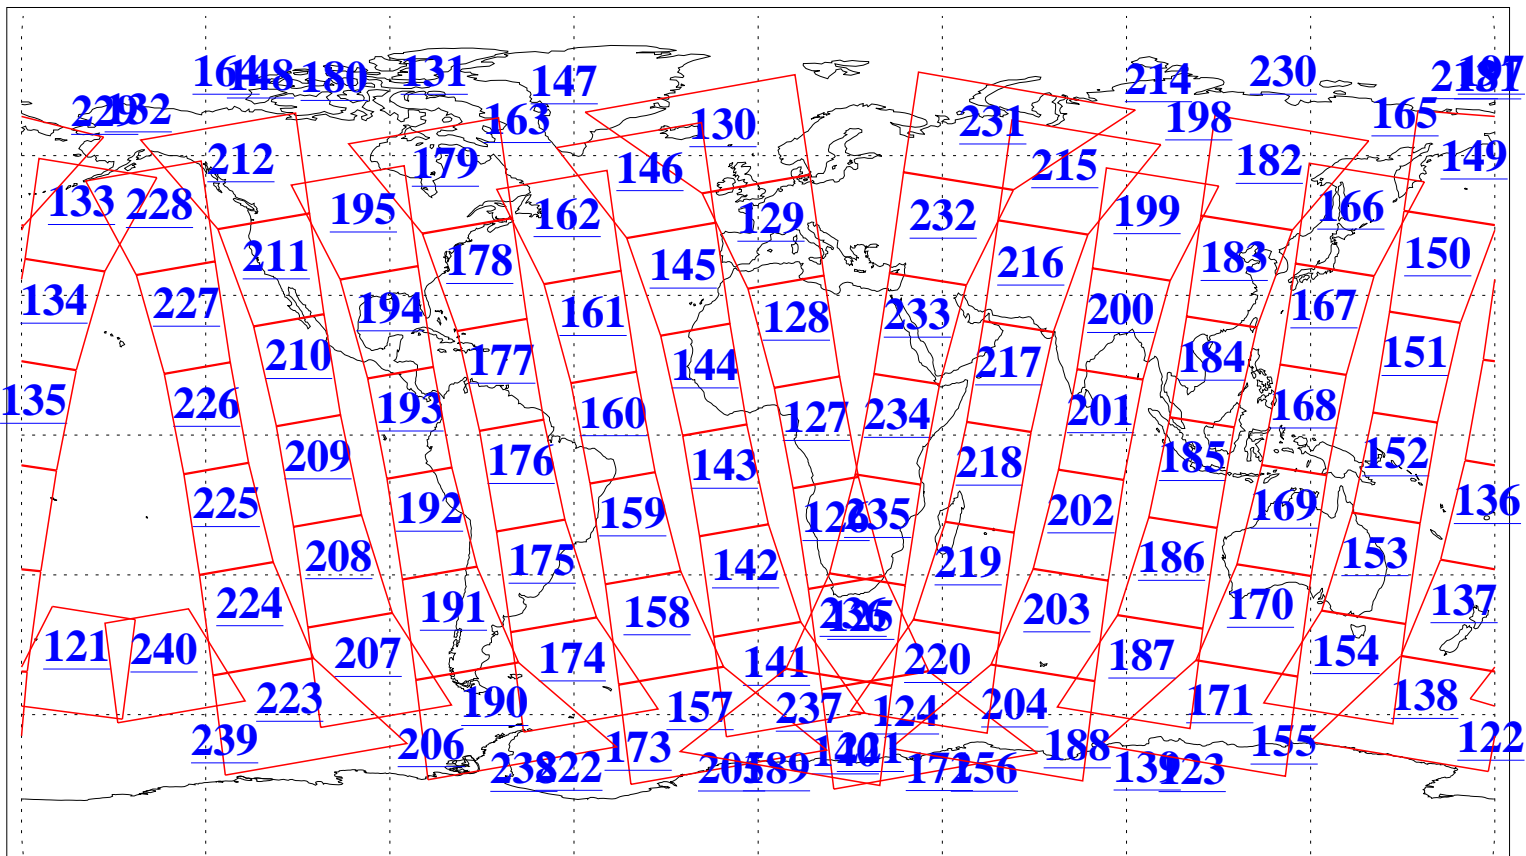

L1B Availability  
AMSU Granules: 237  
HSB Granules: 0  
AIRS Granules: 238

30 Oct 2022  
DoY 303  
Aqua Day 7484  
Granules: 1 to 120

Granules: 121 to 240

Legend: AMSU Available, HSB Available, AIRS Available

L1B Availability  
AMSU Granules: 237  
HSB Granules: 0  
AIRS Granules: 238

30 Oct 2022  
DoY 303  
Aqua Day 7484

Ascending Granules

Descending Granules

Legend: AMSU Available, *HSB Available*, *AIRS Available*