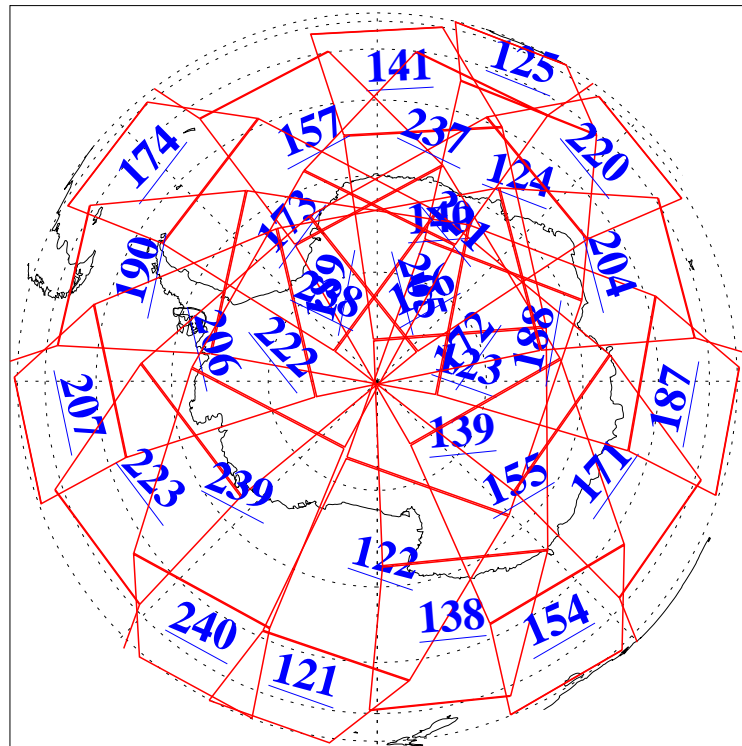

L1B Availability  
AMSU Granules: 237  
HSB Granules: 0  
AIRS Granules: 238

30 Oct 2022  
DoY 303  
Aqua Day 7484  
Granules: 1 to 120

Granules: 121 to 240

Legend: AMSU Available, HSB Available, AIRS Available

L1B Availability  
AMSU Granules: 237  
HSB Granules: 0  
AIRS Granules: 238

30 Oct 2022  
DoY 303  
Aqua Day 7484

Ascending Granules

Descending Granules

Legend: AMSU Available, *HSB Available*, *AIRS Available*

L1B Availability  
 AMSU Granules: 237  
 HSB Granules: 0  
 AIRS Granules: 238

30 Oct 2022  
 DoY 303  
 Aqua Day 7484

Northern Hemisphere Granules

Southern Hemisphere Granules

Legend: AMSU Available, HSB Available, **AIRS Available**