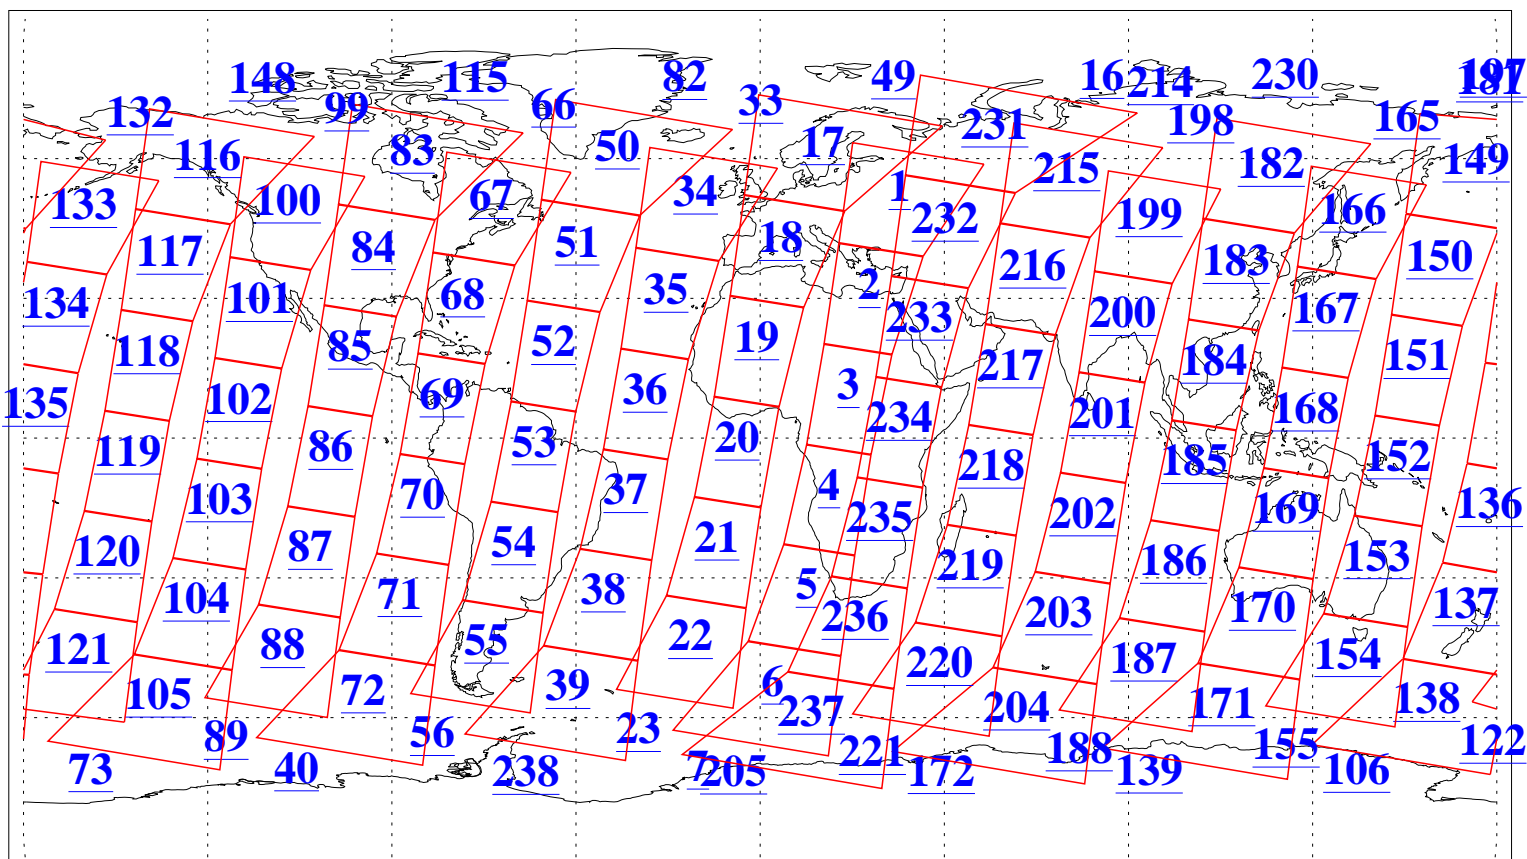

L1B Availability  
AMSU Granules: 237  
HSB Granules: 0  
AIRS Granules: 238

30 Oct 2022  
DoY 303  
Aqua Day 7484  
Granules: 1 to 120

Granules: 121 to 240

Legend: AMSU Available, HSB Available, AIRS Available

L1B Availability  
AMSU Granules: 237  
HSB Granules: 0  
AIRS Granules: 238

30 Oct 2022  
DoY 303  
Aqua Day 7484

Ascending Granules

Descending Granules

Legend: AMSU Available, *HSB Available*, *AIRS Available*

L1B Availability  
 AMSU Granules: 237  
 HSB Granules: 0  
 AIRS Granules: 238

30 Oct 2022  
 DoY 303  
 Aqua Day 7484

Northern Hemisphere Granules

Southern Hemisphere Granules

Legend: AMSU Available, HSB Available, **AIRS Available**