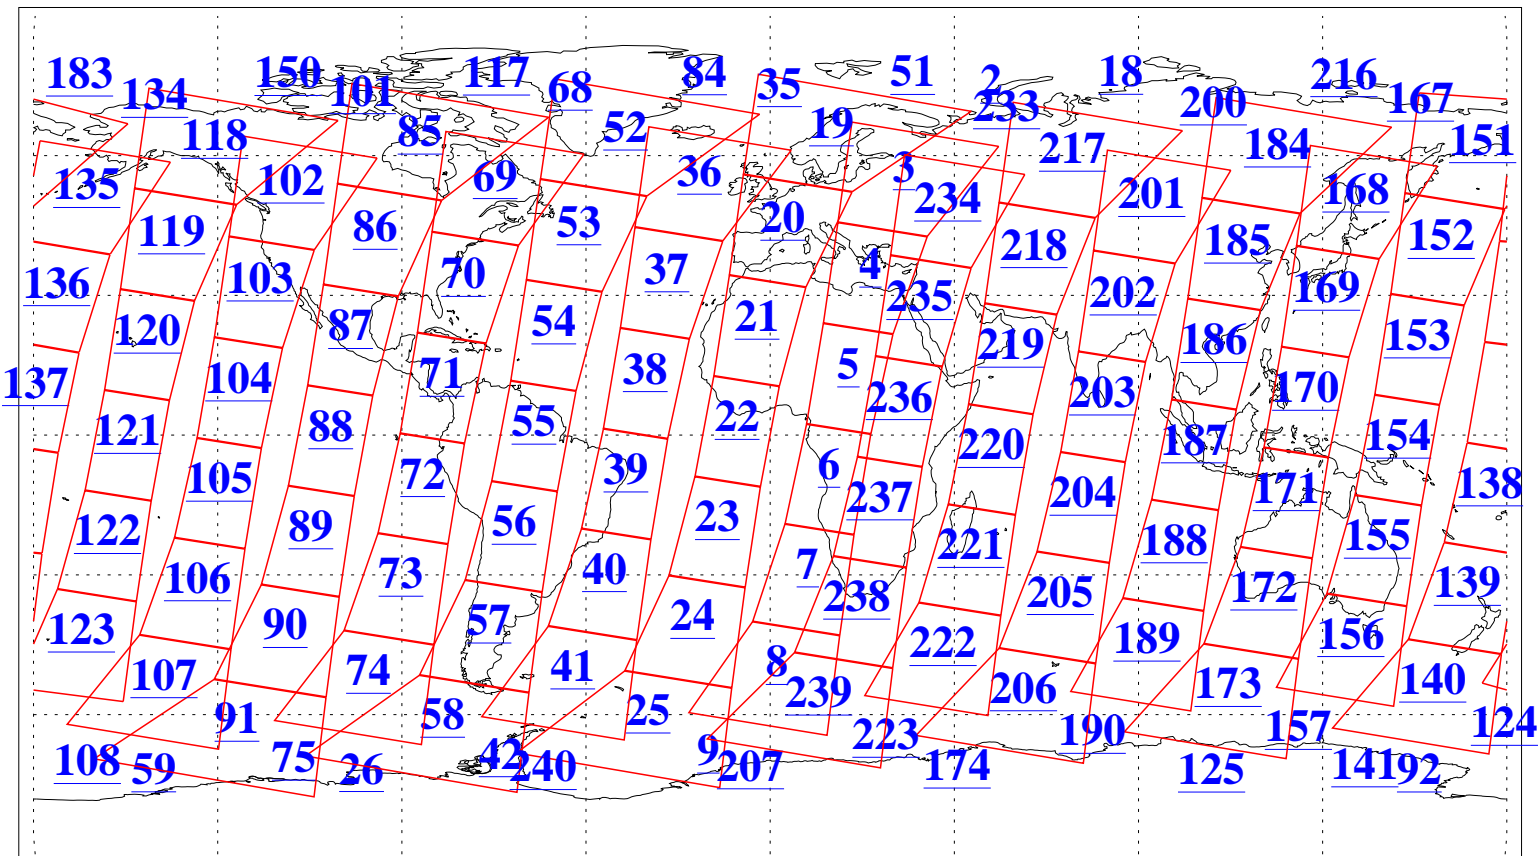

L1B Availability  
AMSU Granules: 239  
HSB Granules: 0  
AIRS Granules: 239

28 Oct 2022  
DoY 301  
Aqua Day 7482  
Granules: 1 to 120

Granules: 121 to 240

Legend: AMSU Available, HSB Available, AIRS Available

L1B Availability  
 AMSU Granules: 239  
 HSB Granules: 0  
 AIRS Granules: 239

28 Oct 2022  
 DoY 301  
 Aqua Day 7482

Ascending Granules

Descending Granules

Legend: AMSU Available, *HSB Available*, AIRS Available

L1B Availability  
 AMSU Granules: 239  
 HSB Granules: 0  
 AIRS Granules: 239

28 Oct 2022  
 DoY 301  
 Aqua Day 7482

Northern Hemisphere Granules

Southern Hemisphere Granules

Legend: AMSU Available, HSB Available, **AIRS Available**