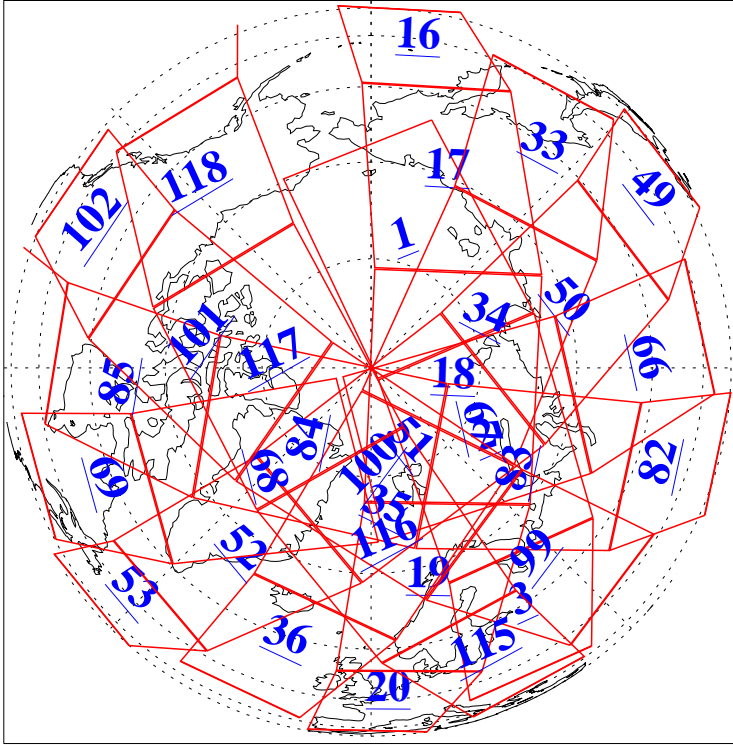

L1B Availability  
AMSU Granules: 239  
HSB Granules: 0  
AIRS Granules: 239

28 Oct 2022  
DoY 301  
Aqua Day 7482  
Granules: 1 to 120

Granules: 121 to 240

Legend: AMSU Available, HSB Available, AIRS Available

L1B Availability  
 AMSU Granules: 239  
 HSB Granules: 0  
 AIRS Granules: 239

28 Oct 2022  
 DoY 301  
 Aqua Day 7482

Ascending Granules

Descending Granules

Legend: AMSU Available, *HSB Available*, AIRS Available

L1B Availability  
 AMSU Granules: 239  
 HSB Granules: 0  
 AIRS Granules: 239

28 Oct 2022  
 DoY 301  
 Aqua Day 7482

Northern Hemisphere Granules

Southern Hemisphere Granules

Legend: AMSU Available, HSB Available, **AIRS Available**