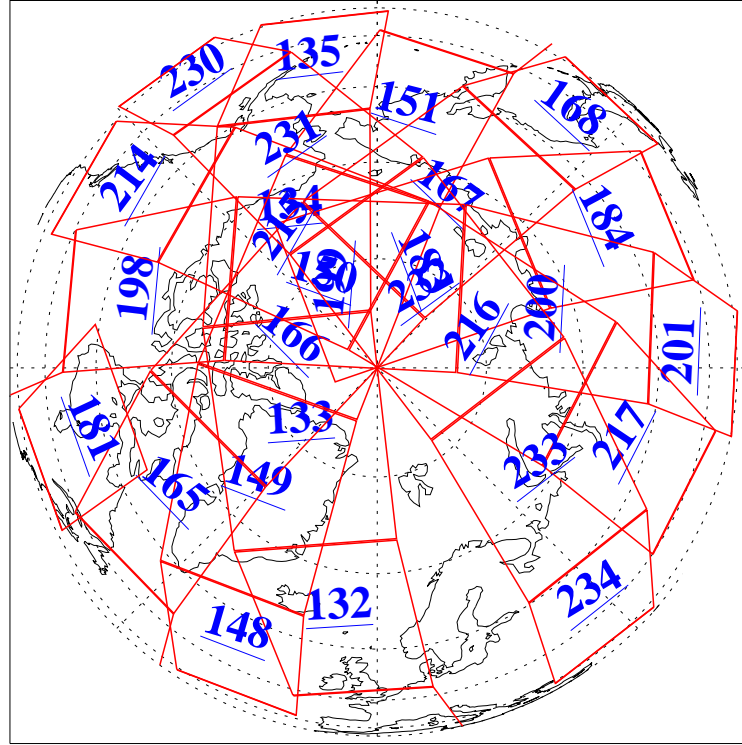

L1B Availability  
AMSU Granules: 239  
HSB Granules: 0  
AIRS Granules: 239

28 Oct 2022  
DoY 301  
Aqua Day 7482  
Granules: 1 to 120

Granules: 121 to 240

Legend: AMSU Available, HSB Available, AIRS Available

L1B Availability  
 AMSU Granules: 239  
 HSB Granules: 0  
 AIRS Granules: 239

28 Oct 2022  
 DoY 301  
 Aqua Day 7482

Ascending Granules

Descending Granules

Legend: AMSU Available, *HSB Available*, AIRS Available

L1B Availability  
 AMSU Granules: 239  
 HSB Granules: 0  
 AIRS Granules: 239

28 Oct 2022  
 DoY 301  
 Aqua Day 7482

Northern Hemisphere Granules

Southern Hemisphere Granules

Legend: AMSU Available, HSB Available, **AIRS Available**