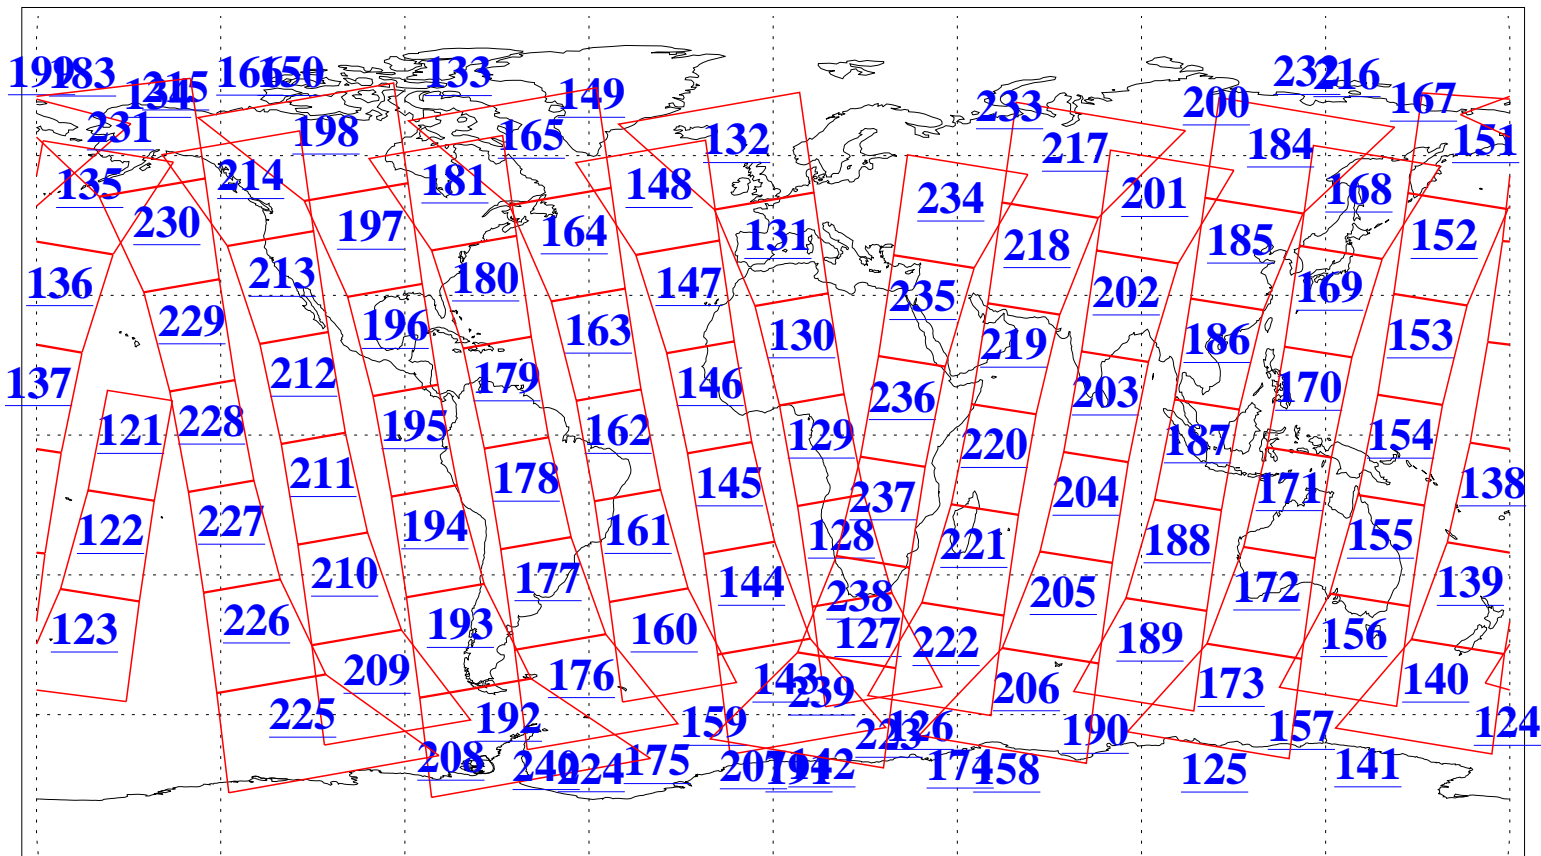

L1B Availability  
AMSU Granules: 239  
HSB Granules: 0  
AIRS Granules: 239

28 Oct 2022  
DoY 301  
Aqua Day 7482  
Granules: 1 to 120

Granules: 121 to 240

Legend: AMSU Available, HSB Available, AIRS Available

L1B Availability  
 AMSU Granules: 239  
 HSB Granules: 0  
 AIRS Granules: 239

28 Oct 2022  
 DoY 301  
 Aqua Day 7482

Ascending Granules

Descending Granules

Legend: AMSU Available, *HSB Available*, AIRS Available

L1B Availability  
 AMSU Granules: 239  
 HSB Granules: 0  
 AIRS Granules: 239

28 Oct 2022  
 DoY 301  
 Aqua Day 7482

Northern Hemisphere Granules

Southern Hemisphere Granules

Legend: AMSU Available, HSB Available, **AIRS Available**