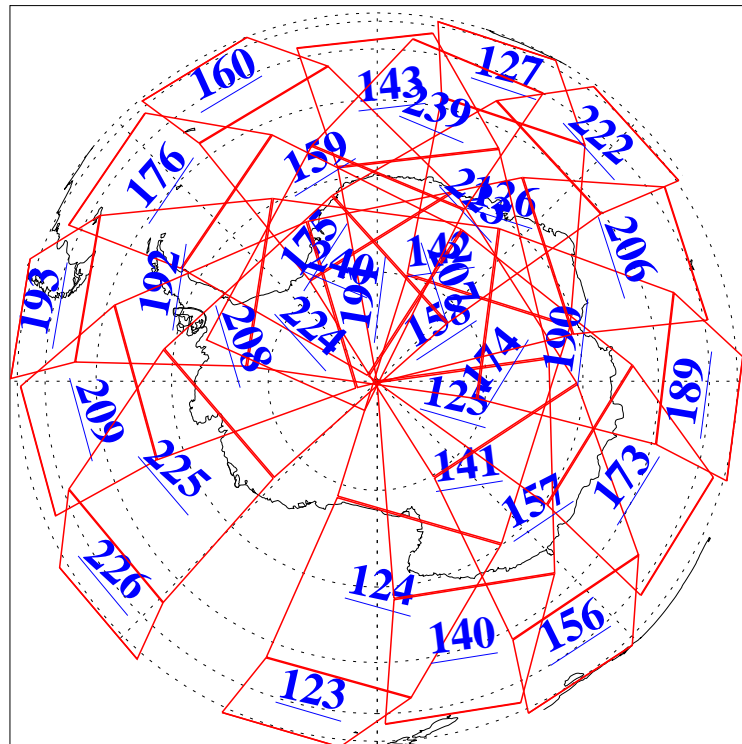

L1B Availability  
 AMSU Granules: 239  
 HSB Granules: 0  
 AIRS Granules: 239

28 Oct 2022  
 DoY 301  
 Aqua Day 7482

Ascending Granules

Descending Granules

Legend: AMSU Available, *HSB Available*, AIRS Available

L1B Availability  
 AMSU Granules: 239  
 HSB Granules: 0  
 AIRS Granules: 239

28 Oct 2022  
 DoY 301  
 Aqua Day 7482

Northern Hemisphere Granules

Southern Hemisphere Granules

Legend: AMSU Available, HSB Available, **AIRS Available**