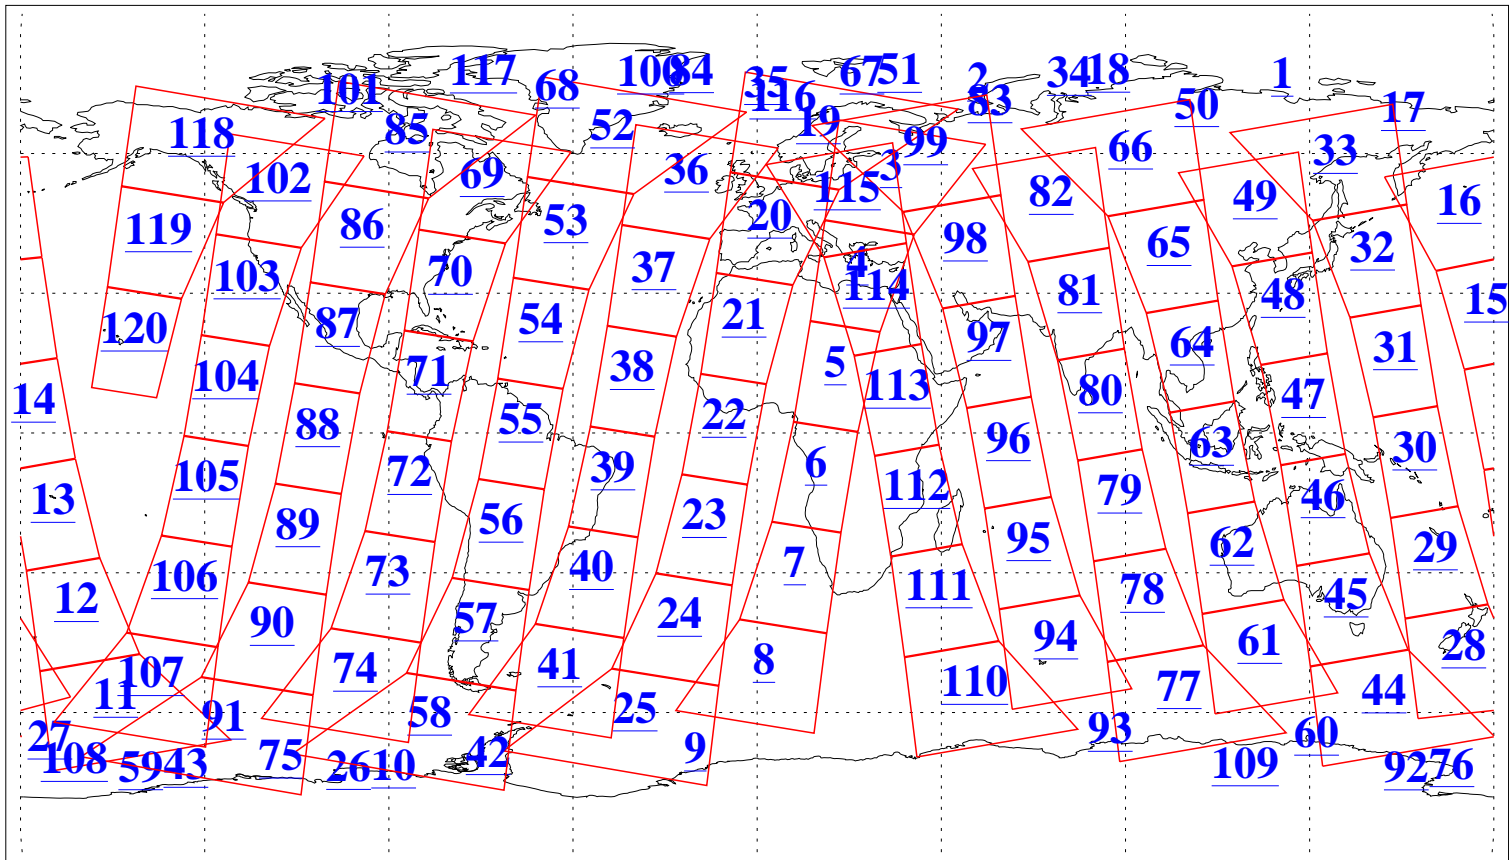

L1B Availability  
AMSU Granules: 239  
HSB Granules: 0  
AIRS Granules: 239

28 Oct 2022  
DoY 301  
Aqua Day 7482  
Granules: 1 to 120

Granules: 121 to 240

Legend: AMSU Available, HSB Available, AIRS Available

L1B Availability  
 AMSU Granules: 239  
 HSB Granules: 0  
 AIRS Granules: 239

28 Oct 2022  
 DoY 301  
 Aqua Day 7482

Ascending Granules

Descending Granules

Legend: AMSU Available, *HSB Available*, AIRS Available

L1B Availability  
 AMSU Granules: 239  
 HSB Granules: 0  
 AIRS Granules: 239

28 Oct 2022  
 DoY 301  
 Aqua Day 7482

Northern Hemisphere Granules

Southern Hemisphere Granules

Legend: AMSU Available, HSB Available, **AIRS Available**