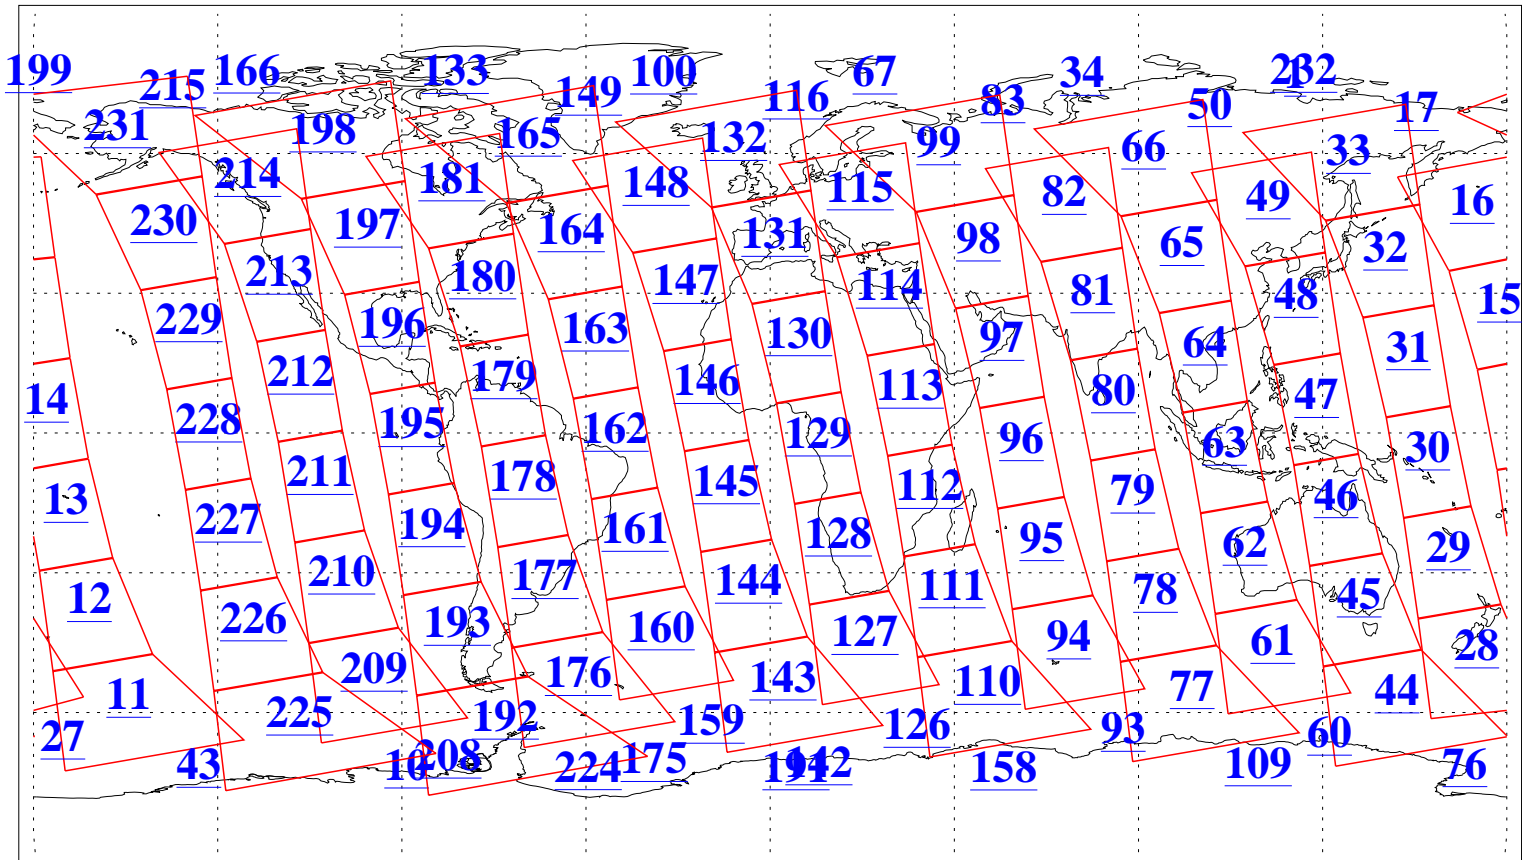

L1B Availability  
AMSU Granules: 239  
HSB Granules: 0  
AIRS Granules: 239

28 Oct 2022  
DoY 301  
Aqua Day 7482  
Granules: 1 to 120

Granules: 121 to 240

Legend: AMSU Available, HSB Available, AIRS Available

L1B Availability  
 AMSU Granules: 239  
 HSB Granules: 0  
 AIRS Granules: 239

28 Oct 2022  
 DoY 301  
 Aqua Day 7482

Ascending Granules

Descending Granules

Legend: AMSU Available, *HSB Available*, AIRS Available

L1B Availability  
 AMSU Granules: 239  
 HSB Granules: 0  
 AIRS Granules: 239

28 Oct 2022  
 DoY 301  
 Aqua Day 7482

Northern Hemisphere Granules

Southern Hemisphere Granules

Legend: AMSU Available, HSB Available, **AIRS Available**