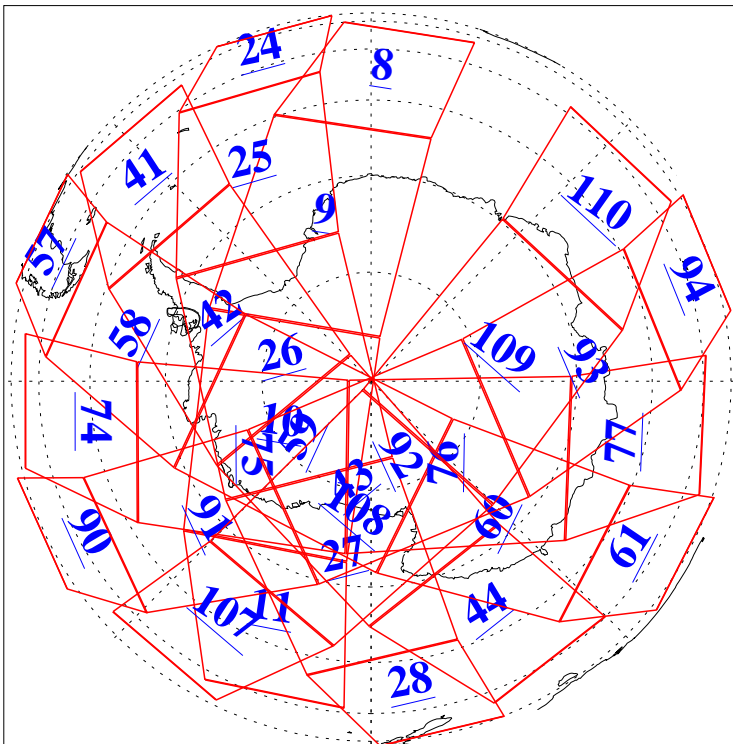

L1B Availability  
AMSU Granules: 239  
HSB Granules: 0  
AIRS Granules: 239

28 Oct 2022  
DoY 301  
Aqua Day 7482  
Granules: 1 to 120

Granules: 121 to 240

Legend: AMSU Available, HSB Available, AIRS Available

L1B Availability  
 AMSU Granules: 239  
 HSB Granules: 0  
 AIRS Granules: 239

28 Oct 2022  
 DoY 301  
 Aqua Day 7482

Ascending Granules

Descending Granules

Legend: AMSU Available, *HSB Available*, AIRS Available

L1B Availability  
 AMSU Granules: 239  
 HSB Granules: 0  
 AIRS Granules: 239

28 Oct 2022  
 DoY 301  
 Aqua Day 7482

Northern Hemisphere Granules

Southern Hemisphere Granules

Legend: AMSU Available, HSB Available, **AIRS Available**