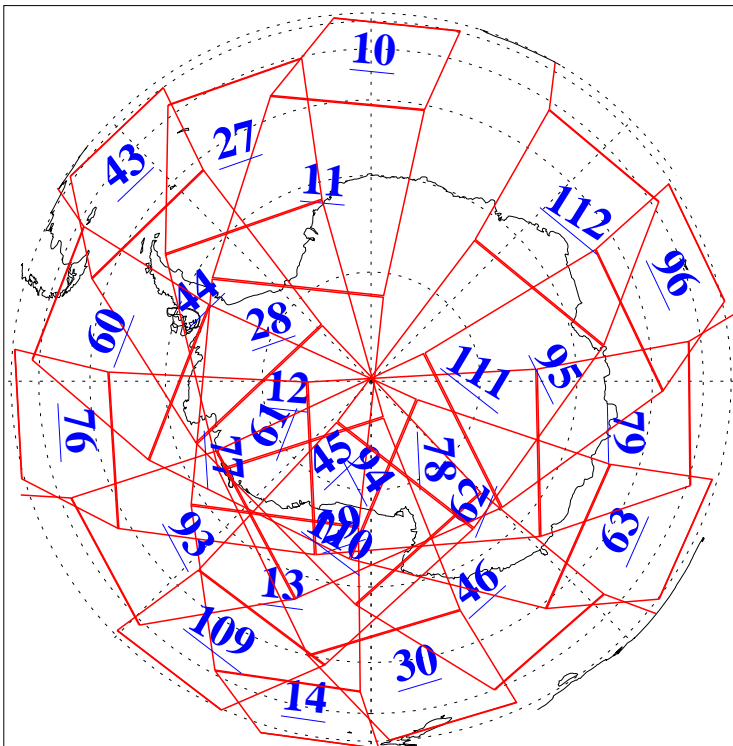

L1B Availability
AMSU Granules: 240
HSB Granules: 0
AIRS Granules: 240

26 Oct 2022
DoY 299
Aqua Day 7480
Granules: 1 to 120

Granules: 121 to 240

Legend: AMSU Available, *HSB Available*, *AIRS Available*

L1B Availability
AMSU Granules: 240
HSB Granules: 0
AIRS Granules: 240

26 Oct 2022
DoY 299
Aqua Day 7480

Ascending Granules

Descending Granules

Legend: AMSU Available, HSB Available, AIRS Available

L1B Availability
 AMSU Granules: 240
 HSB Granules: 0
 AIRS Granules: 240

26 Oct 2022
 DoY 299
 Aqua Day 7480

Northern Hemisphere Granules

Southern Hemisphere Granules

Legend: AMSU Available, HSB Available, **AIRS Available**