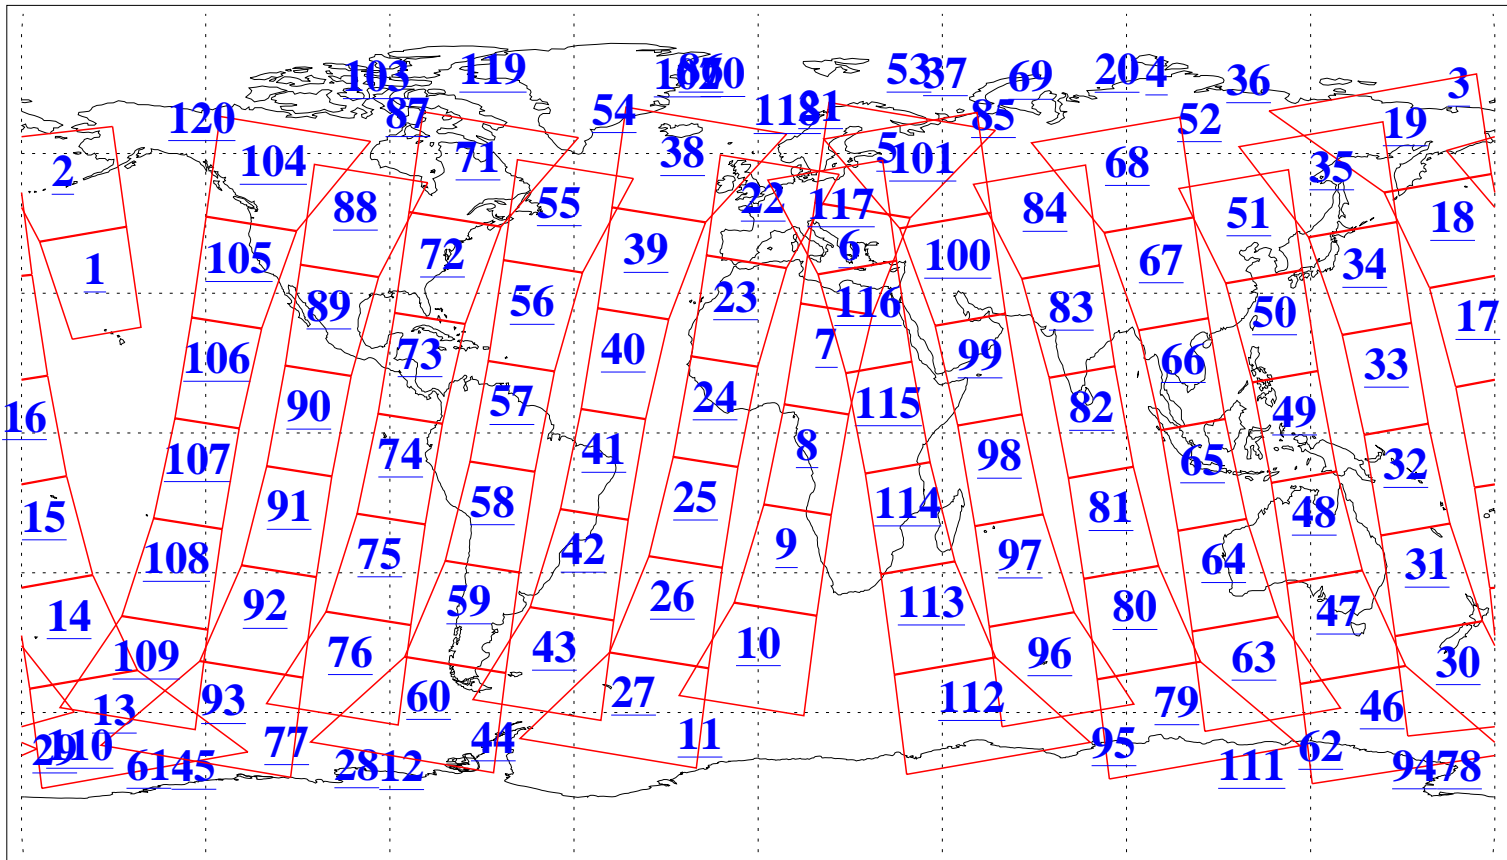

L1B Availability
AMSU Granules: 240
HSB Granules: 0
AIRS Granules: 240

26 Oct 2022
DoY 299
Aqua Day 7480
Granules: 1 to 120

Granules: 121 to 240

Legend: AMSU Available, *HSB Available*, *AIRS Available*

L1B Availability
AMSU Granules: 240
HSB Granules: 0
AIRS Granules: 240

26 Oct 2022
DoY 299
Aqua Day 7480

Ascending Granules

Descending Granules

Legend: AMSU Available, HSB Available, AIRS Available

L1B Availability
 AMSU Granules: 240
 HSB Granules: 0
 AIRS Granules: 240

26 Oct 2022
 DoY 299
 Aqua Day 7480

Northern Hemisphere Granules

Southern Hemisphere Granules

Legend: AMSU Available, HSB Available, **AIRS Available**