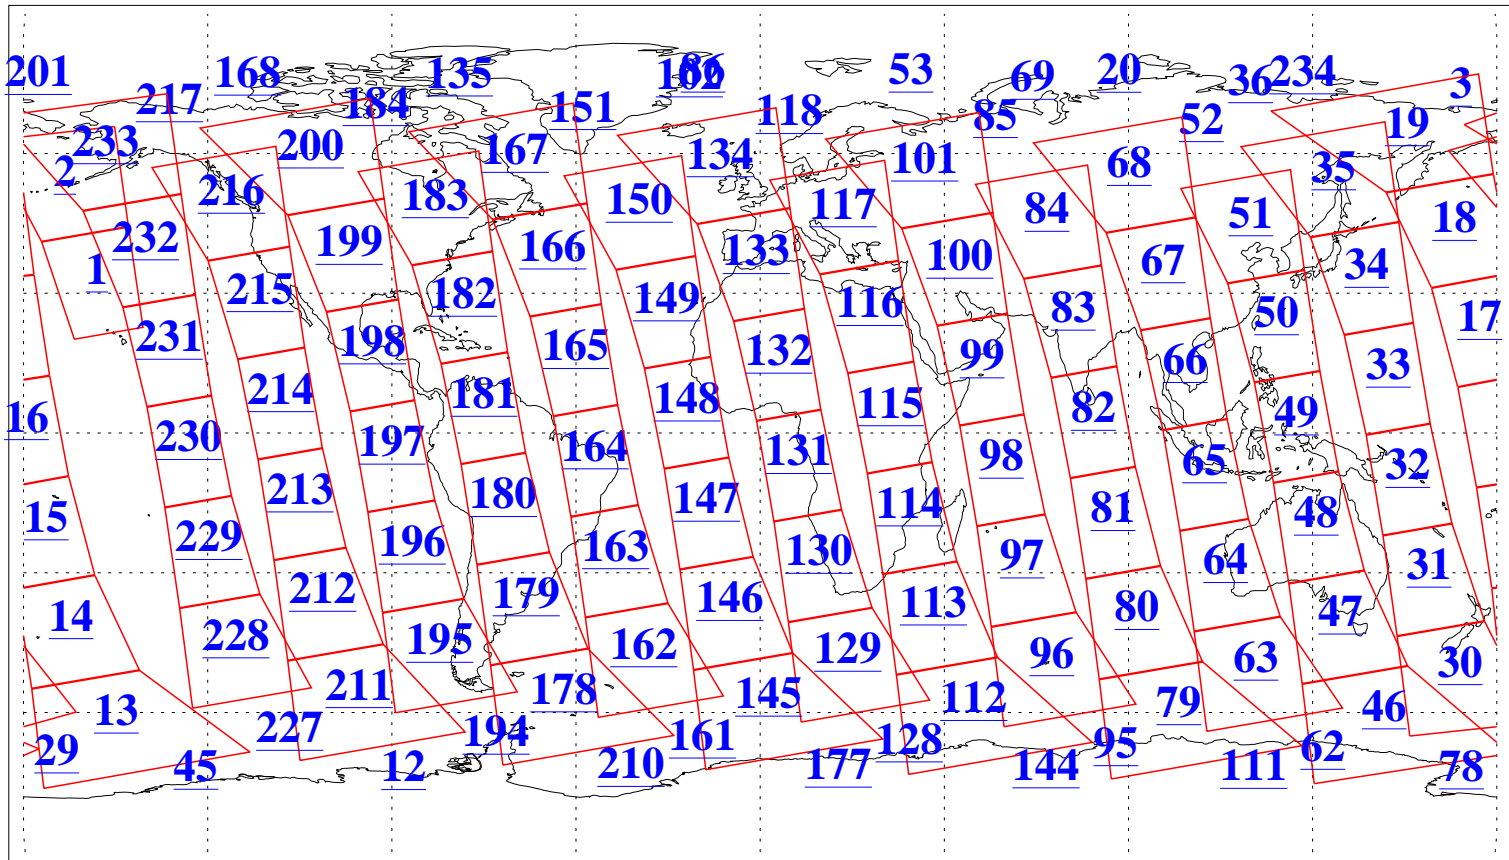

L1B Availability
AMSU Granules: 240
HSB Granules: 0
AIRS Granules: 240

26 Oct 2022
DoY 299
Aqua Day 7480
Granules: 1 to 120

Granules: 121 to 240

Legend: AMSU Available, *HSB Available*, *AIRS Available*

L1B Availability
AMSU Granules: 240
HSB Granules: 0
AIRS Granules: 240

26 Oct 2022
DoY 299
Aqua Day 7480

Ascending Granules

Descending Granules

Legend: AMSU Available, HSB Available, AIRS Available

L1B Availability
 AMSU Granules: 240
 HSB Granules: 0
 AIRS Granules: 240

26 Oct 2022
 DoY 299
 Aqua Day 7480

Northern Hemisphere Granules

Southern Hemisphere Granules

Legend: AMSU Available, HSB Available, **AIRS Available**