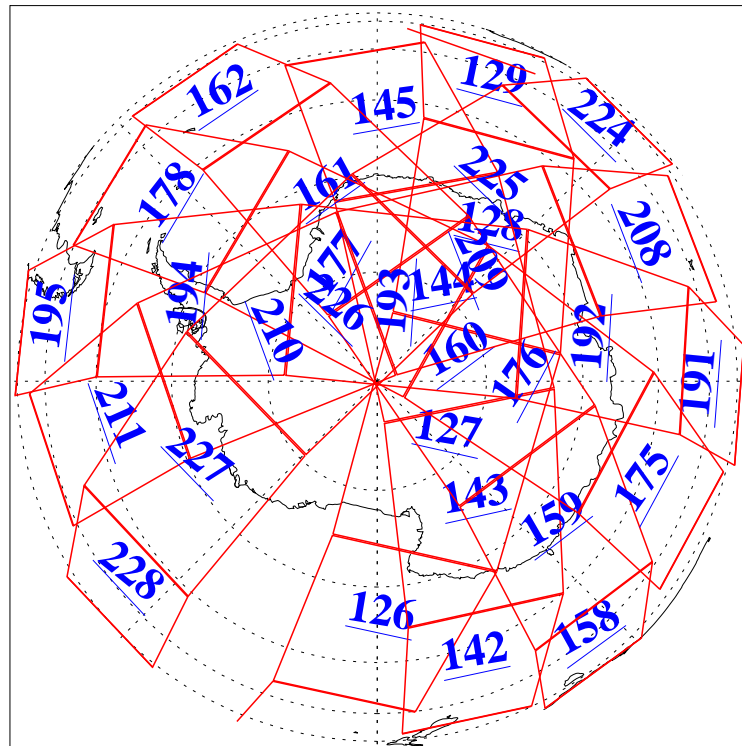

26 Oct 2022
DoY 299
Aqua Day 7480

Ascending Granules

Descending Granules

Legend: AMSU Available, HSB Available, AIRS Available

L1B Availability
 AMSU Granules: 240
 HSB Granules: 0
 AIRS Granules: 240

26 Oct 2022
 DoY 299
 Aqua Day 7480

Northern Hemisphere Granules

Southern Hemisphere Granules

Legend: AMSU Available, HSB Available, **AIRS Available**