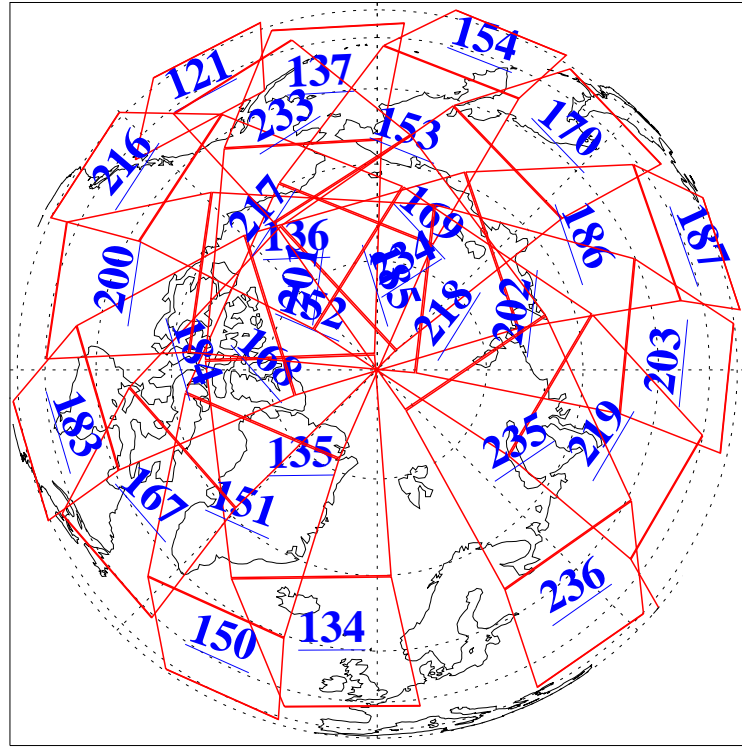

26 Oct 2022
DoY 299
Aqua Day 7480

Ascending Granules

Descending Granules

Legend: AMSU Available, HSB Available, AIRS Available

L1B Availability
 AMSU Granules: 240
 HSB Granules: 0
 AIRS Granules: 240

26 Oct 2022
 DoY 299
 Aqua Day 7480

Northern Hemisphere Granules

Southern Hemisphere Granules

Legend: AMSU Available, HSB Available, **AIRS Available**