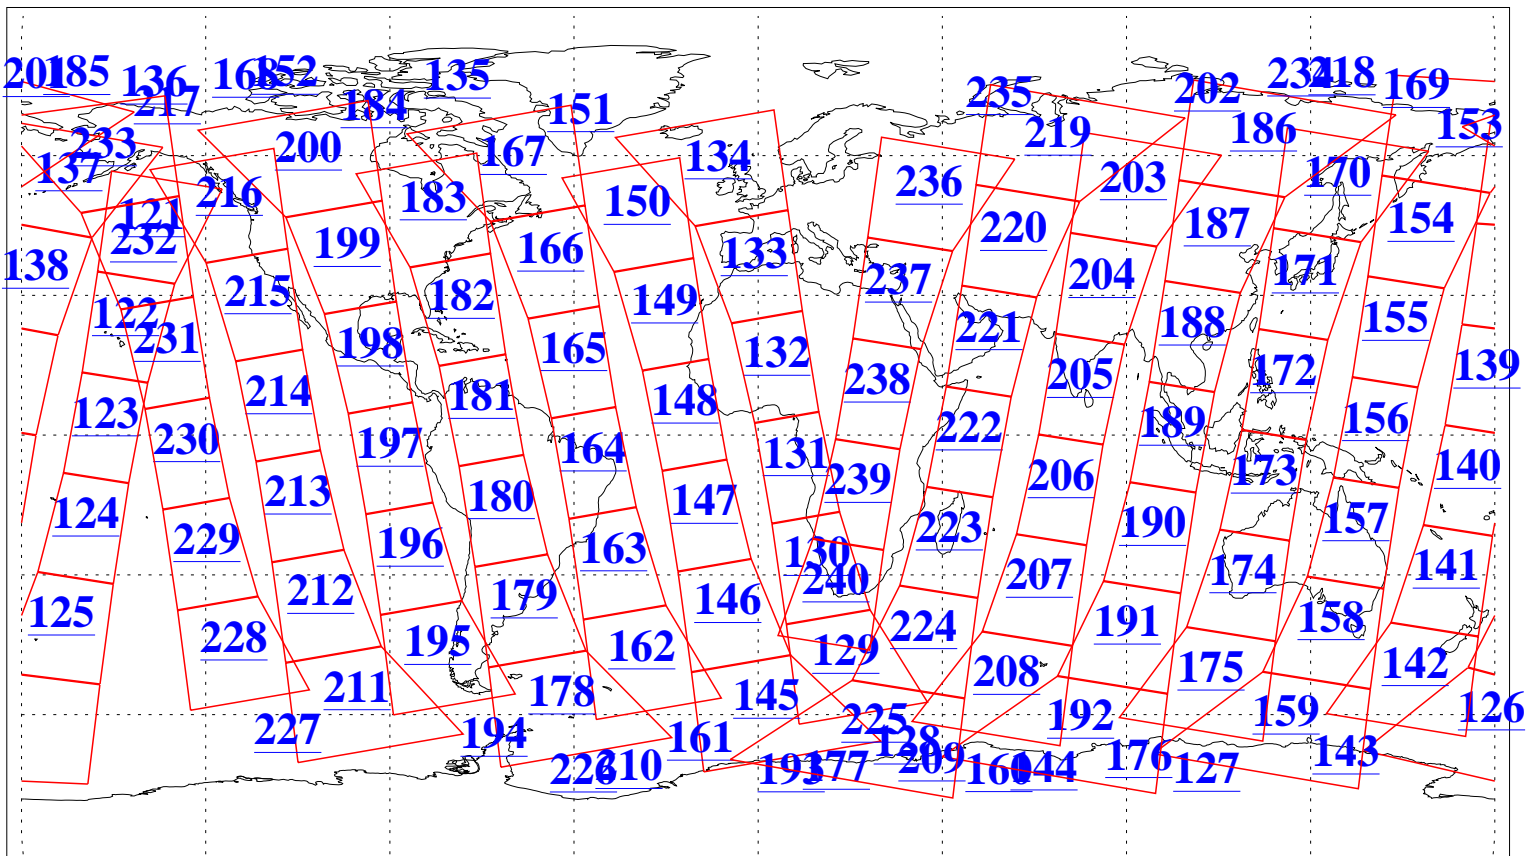

L1B Availability
AMSU Granules: 240
HSB Granules: 0
AIRS Granules: 240

26 Oct 2022
DoY 299
Aqua Day 7480
Granules: 1 to 120

Granules: 121 to 240

Legend: AMSU Available, *HSB Available*, *AIRS Available*

L1B Availability
AMSU Granules: 240
HSB Granules: 0
AIRS Granules: 240

26 Oct 2022
DoY 299
Aqua Day 7480

Ascending Granules

Descending Granules

Legend: AMSU Available, HSB Available, AIRS Available

L1B Availability
 AMSU Granules: 240
 HSB Granules: 0
 AIRS Granules: 240

26 Oct 2022
 DoY 299
 Aqua Day 7480

Northern Hemisphere Granules

Southern Hemisphere Granules

Legend: AMSU Available, HSB Available, **AIRS Available**