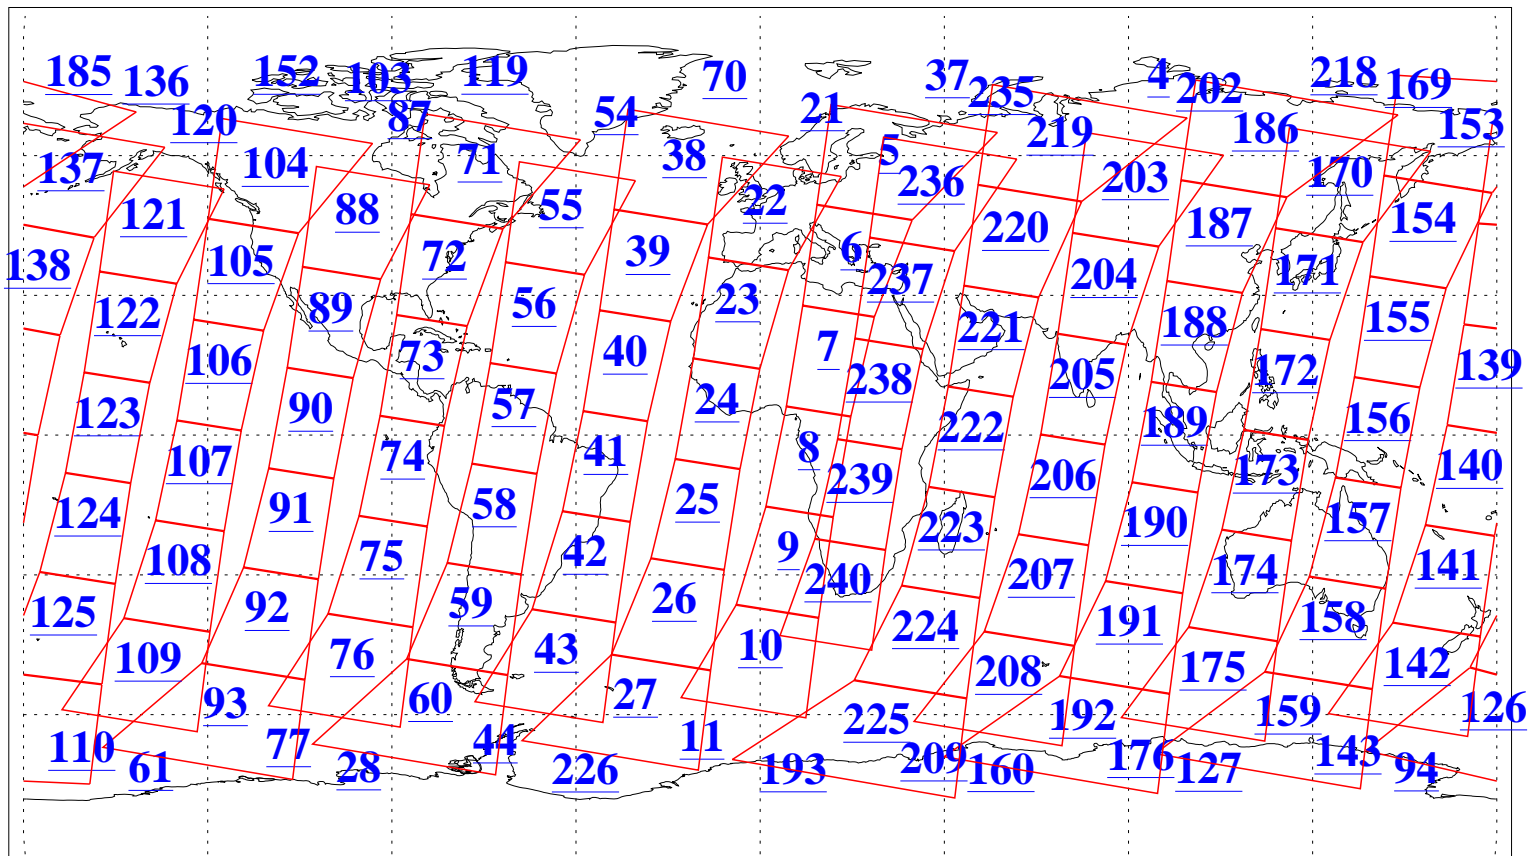

L1B Availability
AMSU Granules: 240
HSB Granules: 0
AIRS Granules: 240

26 Oct 2022
DoY 299
Aqua Day 7480
Granules: 1 to 120

Granules: 121 to 240

Legend: AMSU Available, *HSB Available*, *AIRS Available*

L1B Availability
AMSU Granules: 240
HSB Granules: 0
AIRS Granules: 240

26 Oct 2022
DoY 299
Aqua Day 7480

Ascending Granules

Descending Granules

Legend: AMSU Available, HSB Available, AIRS Available

L1B Availability
 AMSU Granules: 240
 HSB Granules: 0
 AIRS Granules: 240

26 Oct 2022
 DoY 299
 Aqua Day 7480

Northern Hemisphere Granules

Southern Hemisphere Granules

Legend: AMSU Available, HSB Available, **AIRS Available**