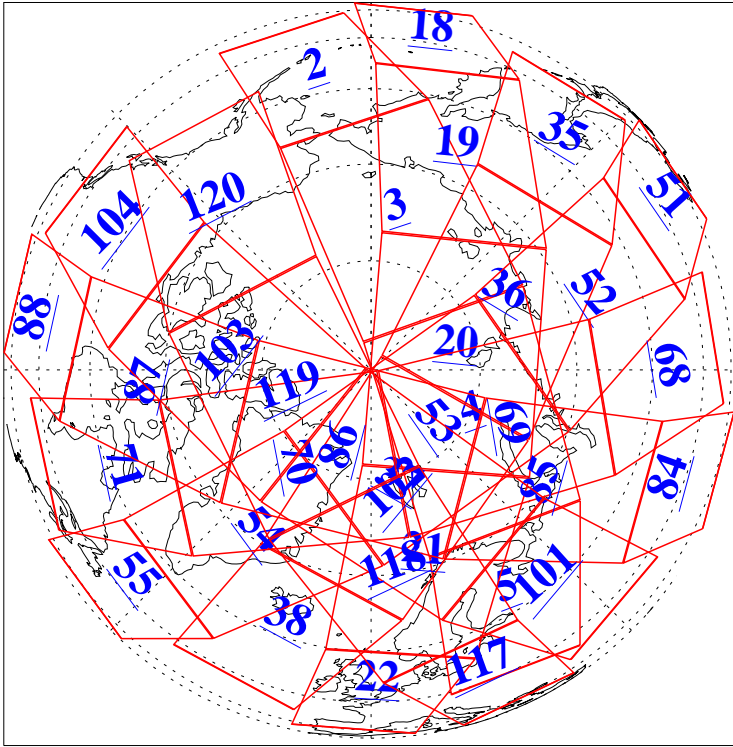

L1B Availability
AMSU Granules: 240
HSB Granules: 0
AIRS Granules: 240

26 Oct 2022
DoY 299
Aqua Day 7480
Granules: 1 to 120

Granules: 121 to 240

Legend: AMSU Available, *HSB Available*, *AIRS Available*

L1B Availability
AMSU Granules: 240
HSB Granules: 0
AIRS Granules: 240

26 Oct 2022
DoY 299
Aqua Day 7480

Ascending Granules

Descending Granules

Legend: AMSU Available, HSB Available, AIRS Available

L1B Availability
 AMSU Granules: 240
 HSB Granules: 0
 AIRS Granules: 240

26 Oct 2022
 DoY 299
 Aqua Day 7480

Northern Hemisphere Granules

Southern Hemisphere Granules

Legend: AMSU Available, HSB Available, **AIRS Available**