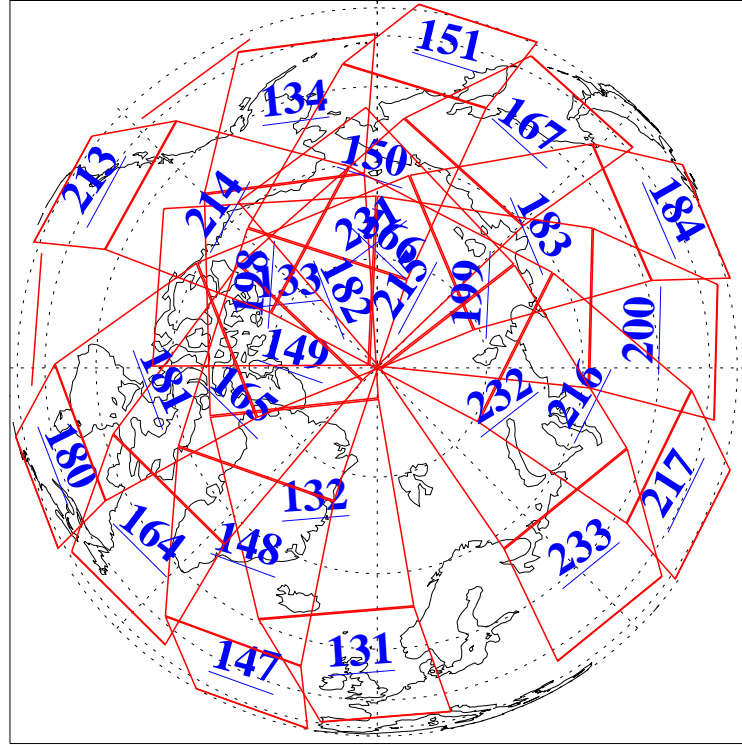

L1B Availability
AMSU Granules: 237
HSB Granules: 0
AIRS Granules: 237

21 Oct 2022
DoY 294
Aqua Day 7475

Northern Hemisphere Granules

Southern Hemisphere Granules