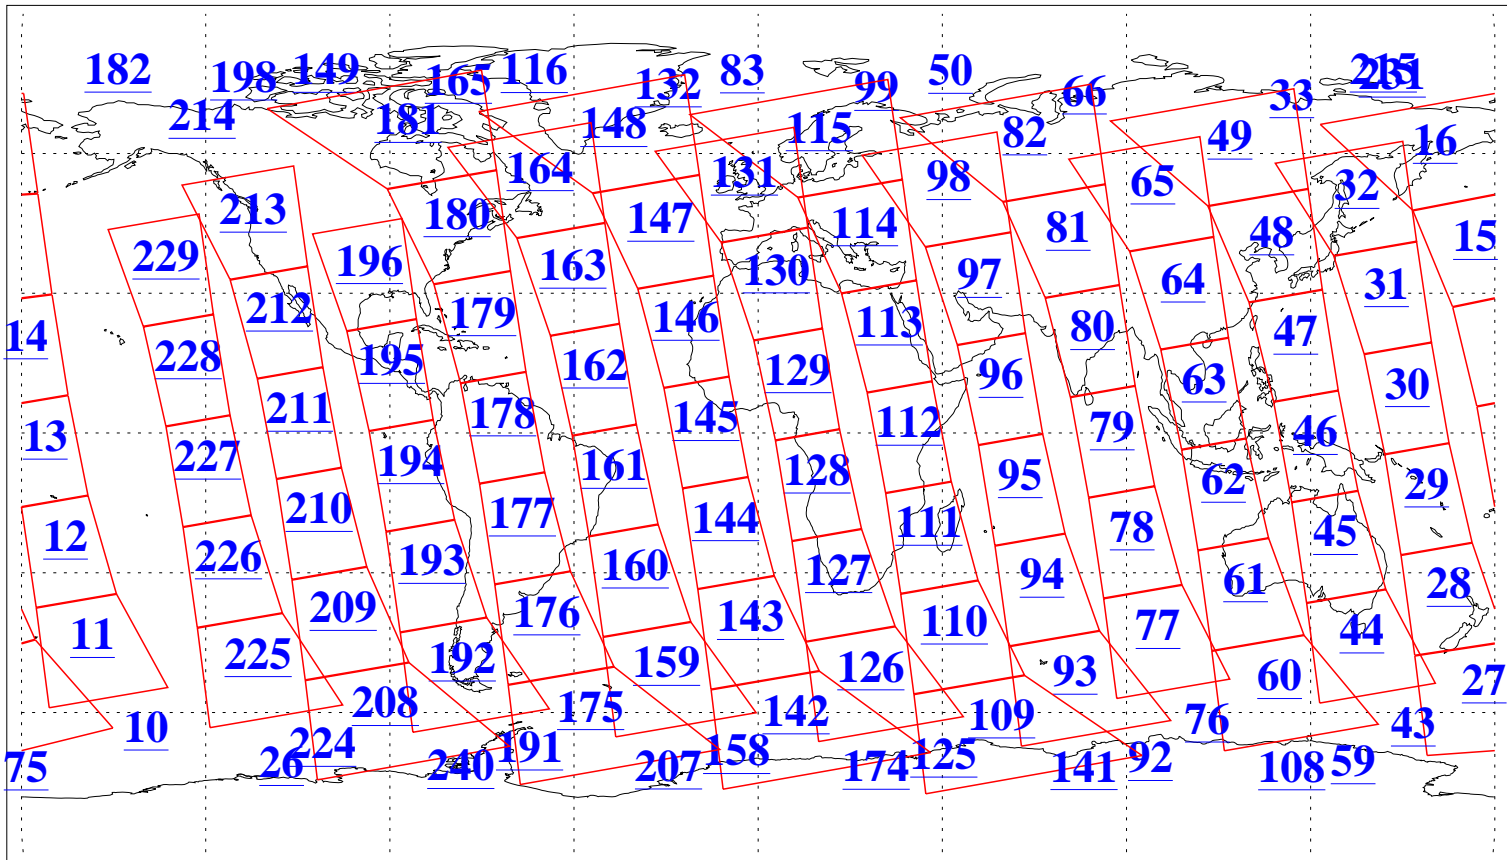

L1B Availability
AMSU Granules: 237
HSB Granules: 0
AIRS Granules: 237

21 Oct 2022
DoY 294
Aqua Day 7475
Granules: 1 to 120

Granules: 121 to 240

Legend: AMSU Available, *HSB Available*, *AIRS Available*

L1B Availability
 AMSU Granules: 237
 HSB Granules: 0
 AIRS Granules: 237

21 Oct 2022
 DoY 294
 Aqua Day 7475

Ascending Granules

Descending Granules

Legend: AMSU Available, *HSB Available*, AIRS Available

L1B Availability
 AMSU Granules: 237
 HSB Granules: 0
 AIRS Granules: 237

21 Oct 2022
 DoY 294
 Aqua Day 7475

Northern Hemisphere Granules

Southern Hemisphere Granules

Legend: AMSU Available, HSB Available, **AIRS Available**