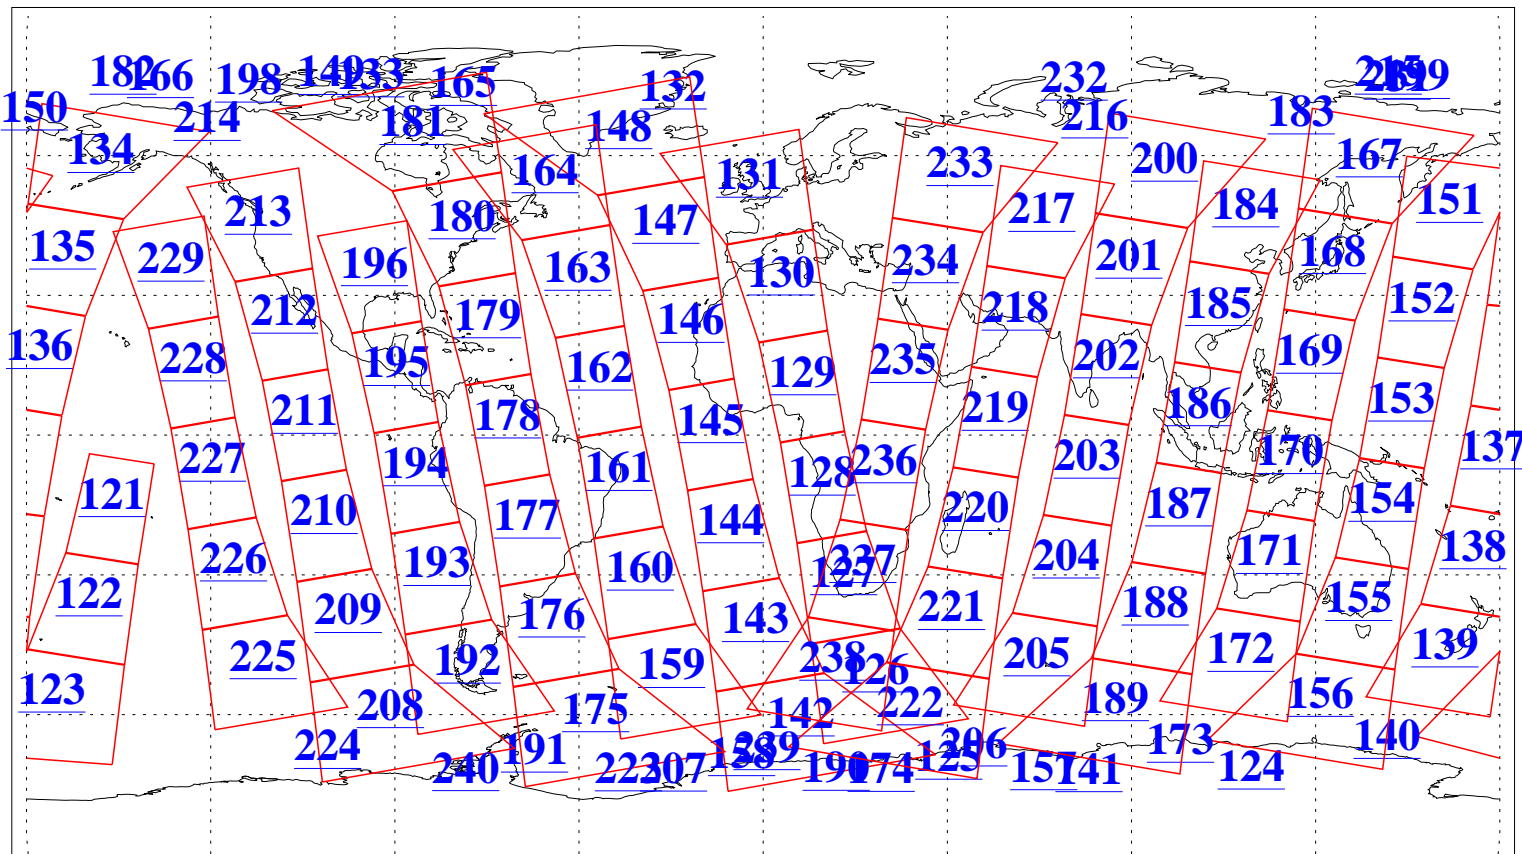

L1B Availability
AMSU Granules: 237
HSB Granules: 0
AIRS Granules: 237

21 Oct 2022
DoY 294
Aqua Day 7475
Granules: 1 to 120

Granules: 121 to 240

Legend: AMSU Available, *HSB Available*, *AIRS Available*

L1B Availability
 AMSU Granules: 237
 HSB Granules: 0
 AIRS Granules: 237

21 Oct 2022
 DoY 294
 Aqua Day 7475

Ascending Granules

Descending Granules

Legend: AMSU Available, *HSB Available*, AIRS Available

L1B Availability
 AMSU Granules: 237
 HSB Granules: 0
 AIRS Granules: 237