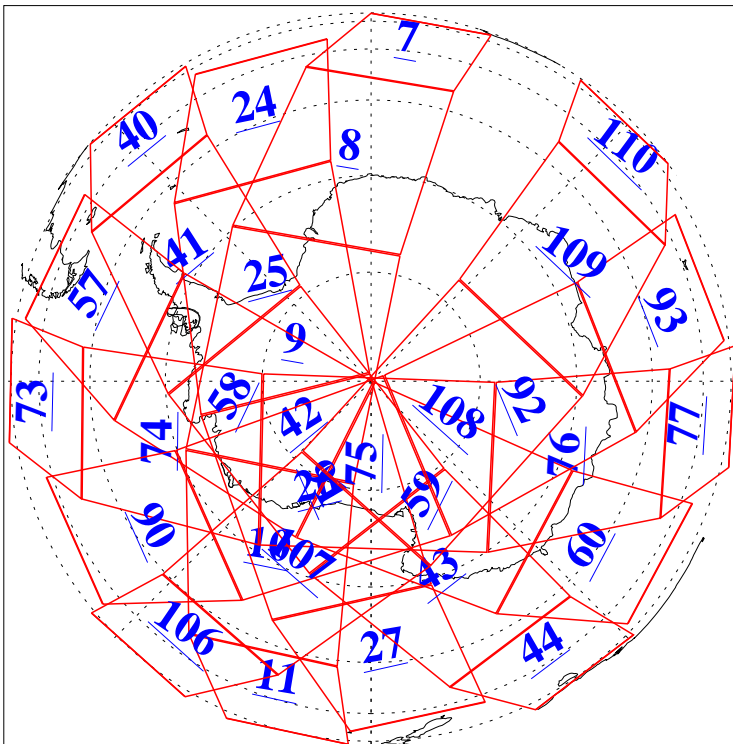

21 Oct 2022
 DoY 294
 Aqua Day 7475

Ascending Granules

Descending Granules

Legend: AMSU Available, *HSB Available*, AIRS Available

L1B Availability
 AMSU Granules: 237
 HSB Granules: 0
 AIRS Granules: 237

21 Oct 2022
 DoY 294
 Aqua Day 7475

Northern Hemisphere Granules

Southern Hemisphere Granules

Legend: AMSU Available, HSB Available, **AIRS Available**