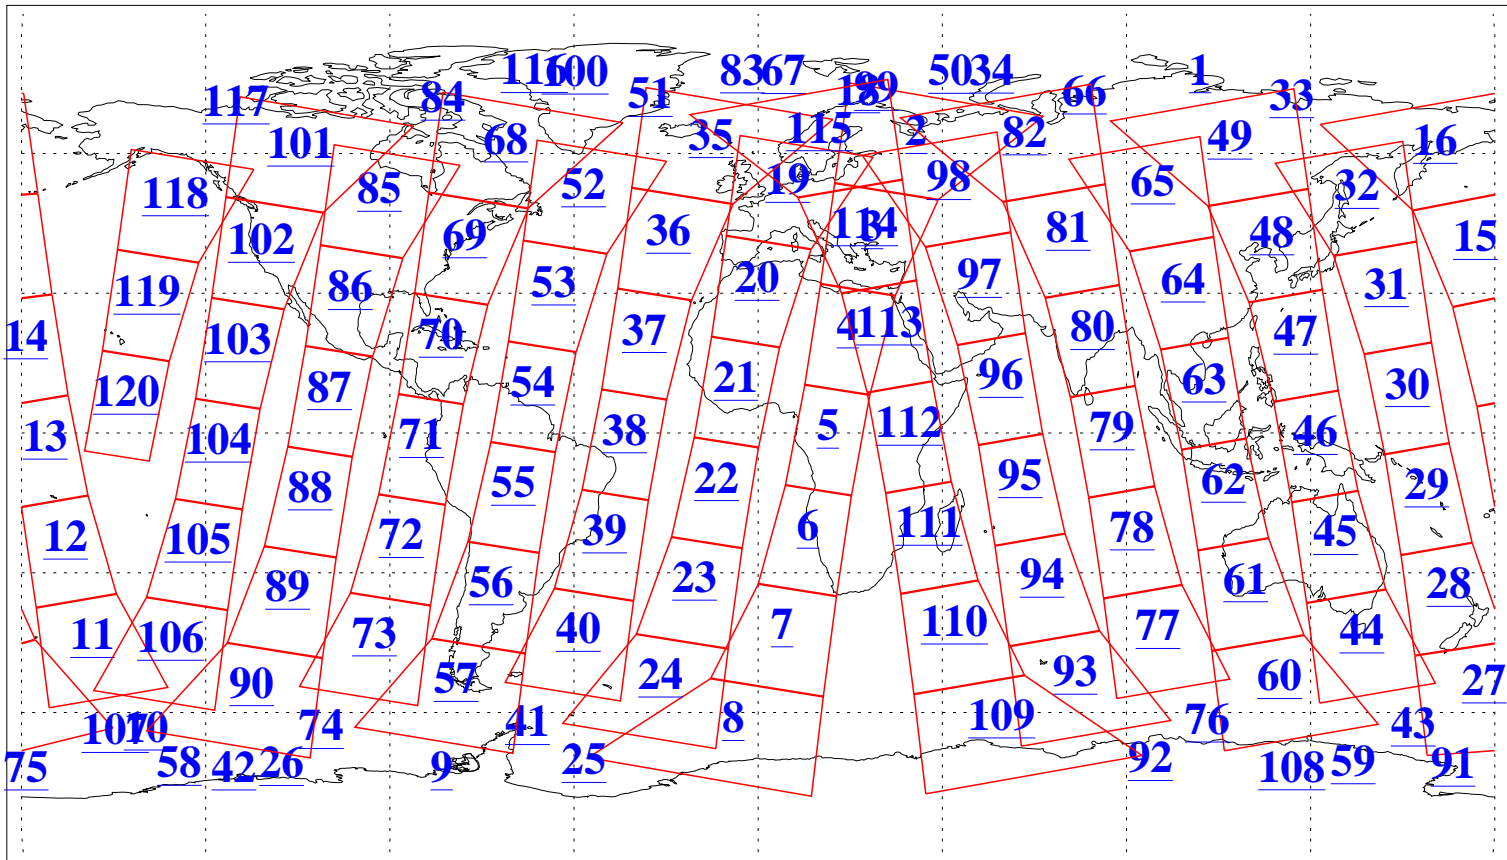

L1B Availability
AMSU Granules: 237
HSB Granules: 0
AIRS Granules: 237

21 Oct 2022
DoY 294
Aqua Day 7475
Granules: 1 to 120

Granules: 121 to 240

Legend: AMSU Available, *HSB Available*, *AIRS Available*

L1B Availability
 AMSU Granules: 237
 HSB Granules: 0
 AIRS Granules: 237

21 Oct 2022
 DoY 294
 Aqua Day 7475

Ascending Granules

Descending Granules

Legend: AMSU Available, *HSB Available*, AIRS Available

L1B Availability
 AMSU Granules: 237
 HSB Granules: 0
 AIRS Granules: 237

21 Oct 2022
 DoY 294
 Aqua Day 7475

Northern Hemisphere Granules

Southern Hemisphere Granules

Legend: AMSU Available, HSB Available, **AIRS Available**