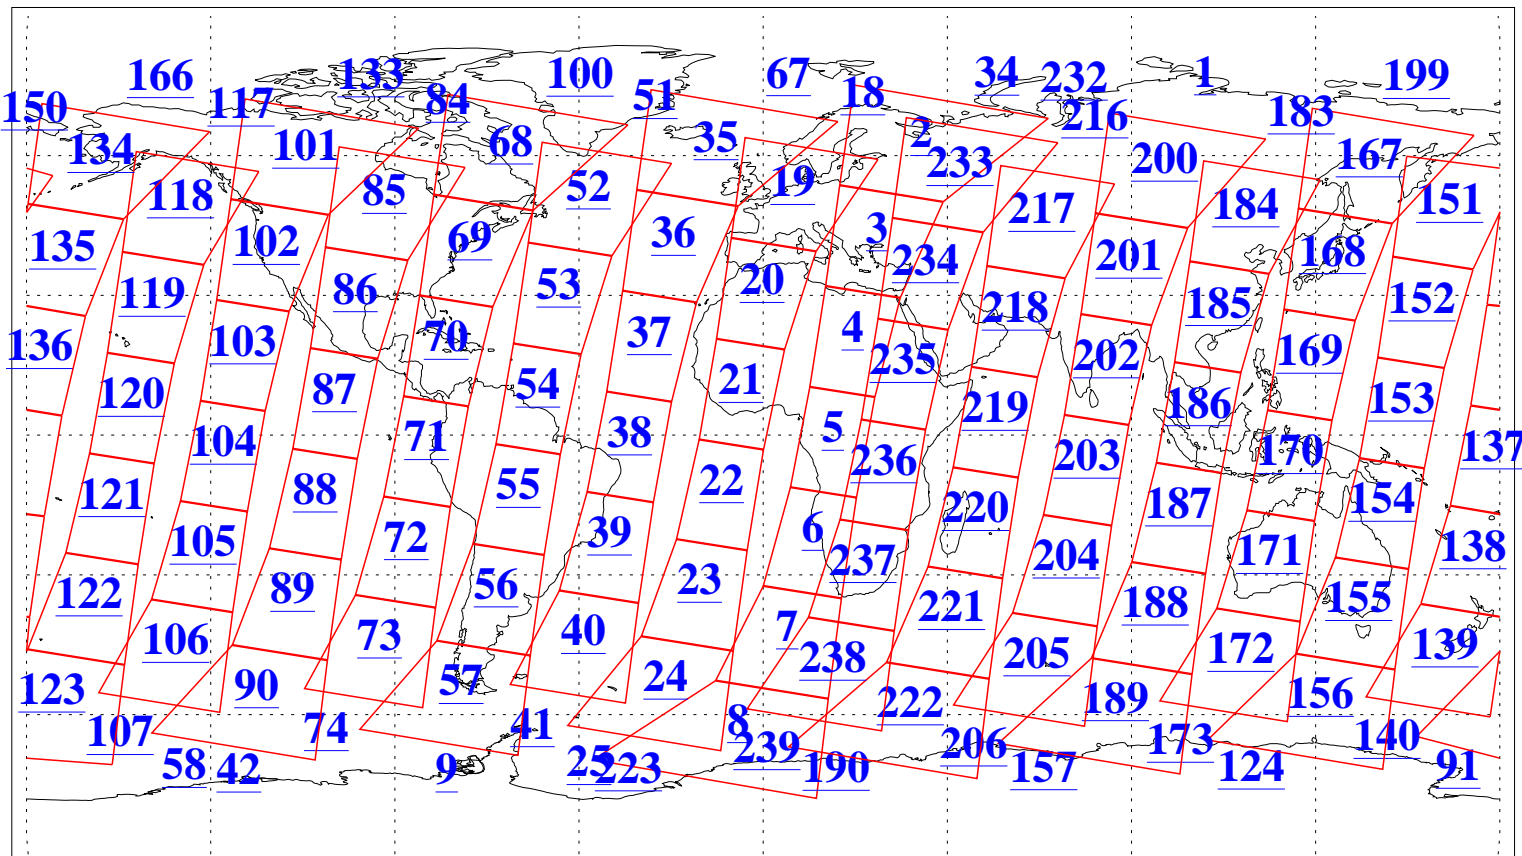

L1B Availability
AMSU Granules: 237
HSB Granules: 0
AIRS Granules: 237

21 Oct 2022
DoY 294
Aqua Day 7475
Granules: 1 to 120

Granules: 121 to 240

Legend: AMSU Available, *HSB Available*, *AIRS Available*

L1B Availability
 AMSU Granules: 237
 HSB Granules: 0
 AIRS Granules: 237

21 Oct 2022
 DoY 294
 Aqua Day 7475

Ascending Granules

Descending Granules

Legend: AMSU Available, *HSB Available*, AIRS Available

L1B Availability
 AMSU Granules: 237
 HSB Granules: 0
 AIRS Granules: 237

21 Oct 2022
 DoY 294
 Aqua Day 7475

Northern Hemisphere Granules

Southern Hemisphere Granules

Legend: AMSU Available, HSB Available, **AIRS Available**