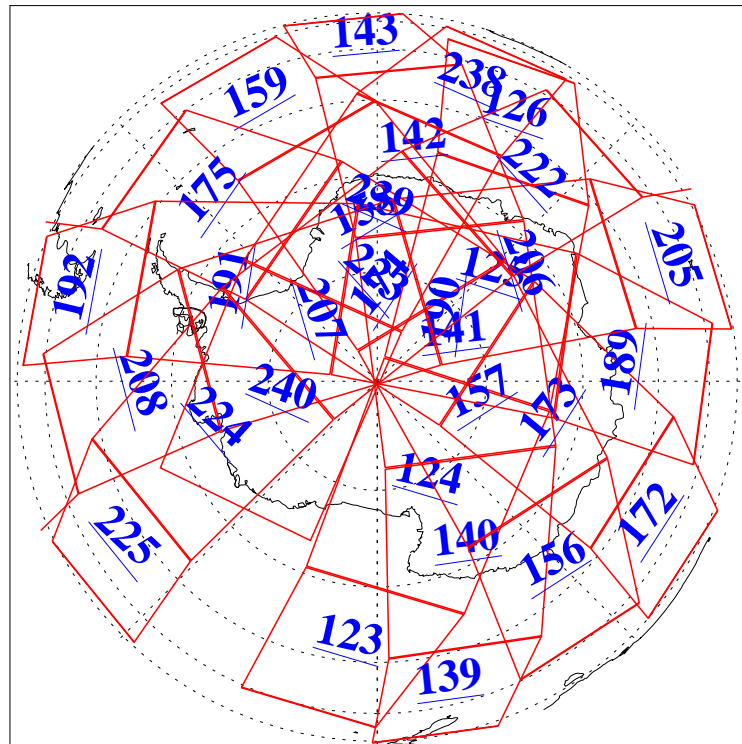

L1B Availability
AMSU Granules: 237
HSB Granules: 0
AIRS Granules: 237

21 Oct 2022
DoY 294
Aqua Day 7475
Granules: 1 to 120

Granules: 121 to 240

Legend: AMSU Available, *HSB Available*, *AIRS Available*

L1B Availability
 AMSU Granules: 237
 HSB Granules: 0
 AIRS Granules: 237

21 Oct 2022
 DoY 294
 Aqua Day 7475

Ascending Granules

Descending Granules

Legend: AMSU Available, *HSB Available*, AIRS Available

L1B Availability
 AMSU Granules: 237
 HSB Granules: 0
 AIRS Granules: 237

21 Oct 2022
 DoY 294
 Aqua Day 7475

Northern Hemisphere Granules

Southern Hemisphere Granules

Legend: AMSU Available, HSB Available, **AIRS Available**