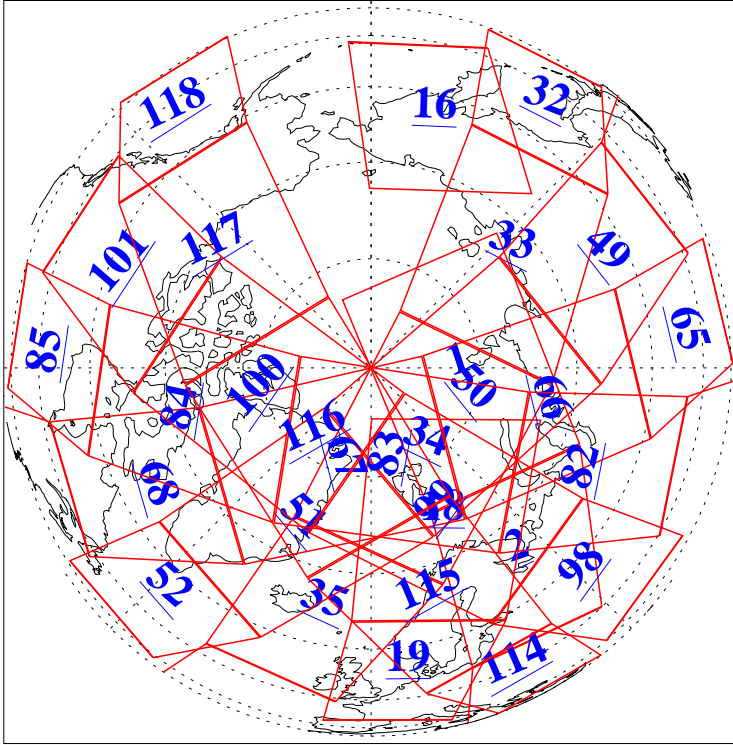

L1B Availability
AMSU Granules: 237
HSB Granules: 0
AIRS Granules: 237

21 Oct 2022
DoY 294
Aqua Day 7475
Granules: 1 to 120

Granules: 121 to 240

Legend: AMSU Available, *HSB Available*, *AIRS Available*

L1B Availability
 AMSU Granules: 237
 HSB Granules: 0
 AIRS Granules: 237

21 Oct 2022
 DoY 294
 Aqua Day 7475

Ascending Granules

Descending Granules

Legend: AMSU Available, *HSB Available*, AIRS Available

L1B Availability
 AMSU Granules: 237
 HSB Granules: 0
 AIRS Granules: 237

21 Oct 2022
 DoY 294
 Aqua Day 7475

Northern Hemisphere Granules

Southern Hemisphere Granules

Legend: AMSU Available, HSB Available, **AIRS Available**