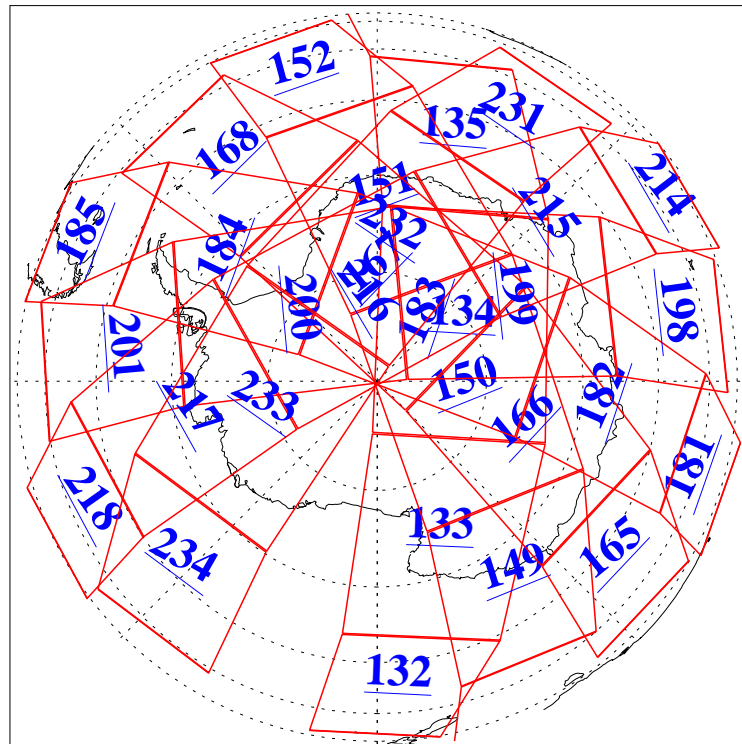

Legend: AMSU Available, ~~HSB Available~~, AIRS Available