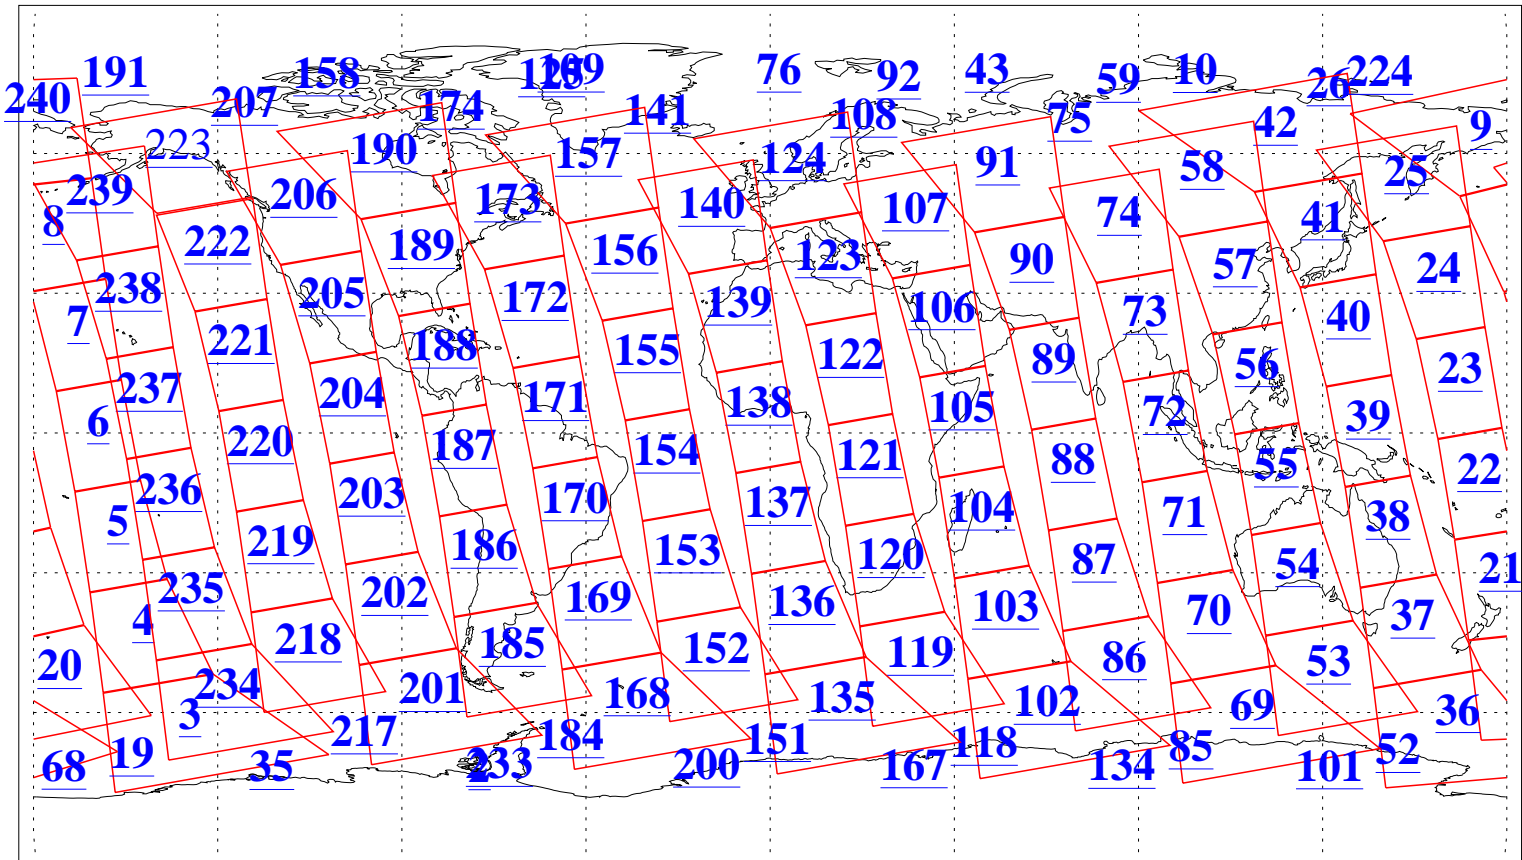

L1B Availability
AMSU Granules: 240
HSB Granules: 0
AIRS Granules: 239

20 Oct 2022
DoY 293
Aqua Day 7474
Granules: 1 to 120

Granules: 121 to 240

Legend: AMSU Available, *HSB Available*, *AIRS Available*

L1B Availability
 AMSU Granules: 240
 HSB Granules: 0
 AIRS Granules: 239

20 Oct 2022
 DoY 293
 Aqua Day 7474

Ascending Granules

Descending Granules

Legend: AMSU Available, *HSB Available*, *AIRS Available*

L1B Availability
 AMSU Granules: 240
 HSB Granules: 0
 AIRS Granules: 239