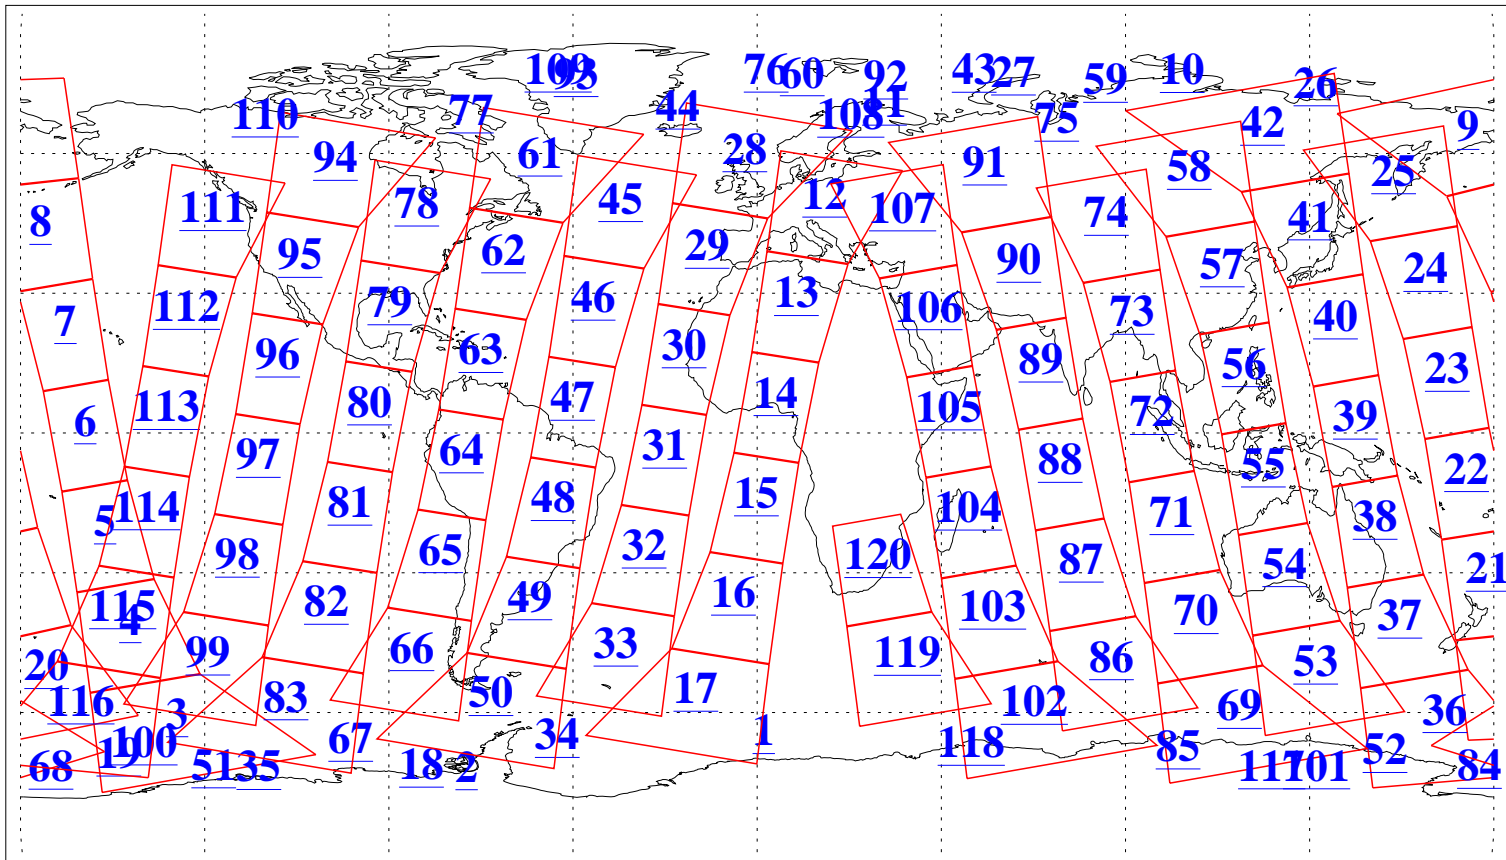

L1B Availability
AMSU Granules: 240
HSB Granules: 0
AIRS Granules: 239

20 Oct 2022
DoY 293
Aqua Day 7474
Granules: 1 to 120

Granules: 121 to 240

Legend: AMSU Available, *HSB Available*, *AIRS Available*

L1B Availability
 AMSU Granules: 240
 HSB Granules: 0
 AIRS Granules: 239

20 Oct 2022
 DoY 293
 Aqua Day 7474

Ascending Granules

Descending Granules

Legend: AMSU Available, *HSB Available*, *AIRS Available*

L1B Availability
 AMSU Granules: 240
 HSB Granules: 0
 AIRS Granules: 239

20 Oct 2022
 DoY 293
 Aqua Day 7474

Northern Hemisphere Granules

Southern Hemisphere Granules

Legend: AMSU Available, ~~HSB Available~~, AIRS Available