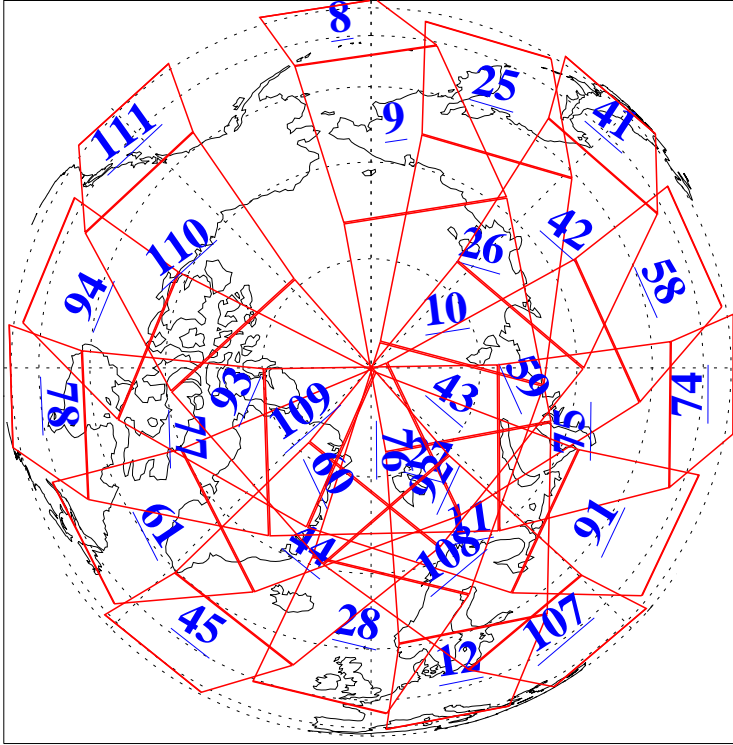

L1B Availability
AMSU Granules: 240
HSB Granules: 0
AIRS Granules: 239

20 Oct 2022
DoY 293
Aqua Day 7474

Northern Hemisphere Granules

Southern Hemisphere Granules