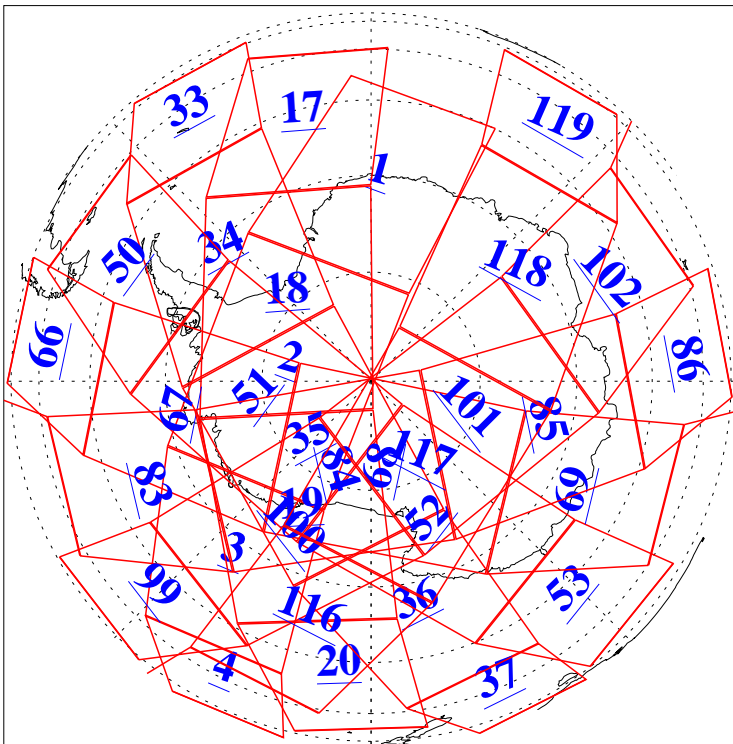

L1B Availability
AMSU Granules: 240
HSB Granules: 0
AIRS Granules: 239

20 Oct 2022
DoY 293
Aqua Day 7474
Granules: 1 to 120

Granules: 121 to 240

Legend: AMSU Available, *HSB Available*, *AIRS Available*

L1B Availability
 AMSU Granules: 240
 HSB Granules: 0
 AIRS Granules: 239

20 Oct 2022
 DoY 293
 Aqua Day 7474

Ascending Granules

Descending Granules

Legend: AMSU Available, *HSB Available*, *AIRS Available*

L1B Availability
 AMSU Granules: 240
 HSB Granules: 0
 AIRS Granules: 239

20 Oct 2022
 DoY 293
 Aqua Day 7474

Northern Hemisphere Granules

Southern Hemisphere Granules

Legend: AMSU Available, ~~HSB Available~~, AIRS Available