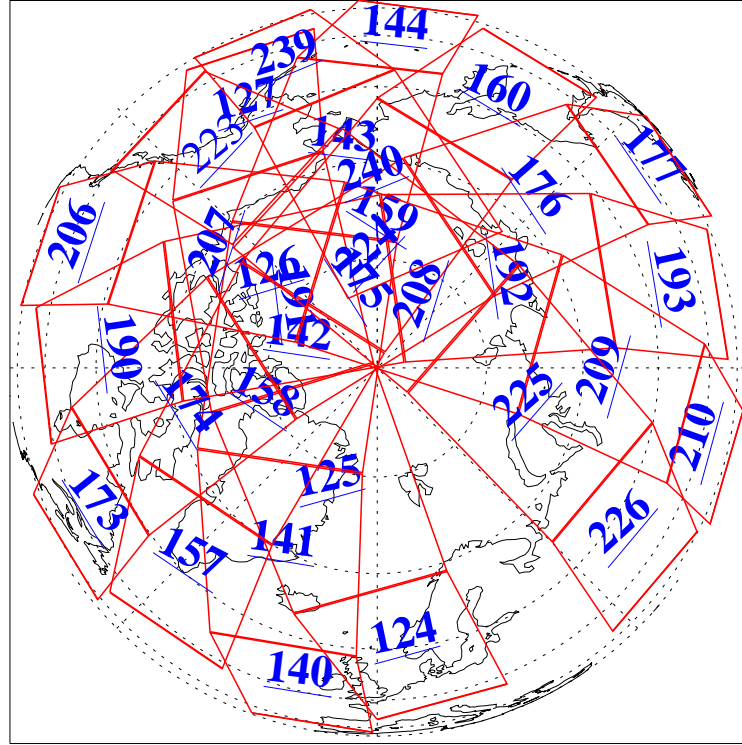

L1B Availability
AMSU Granules: 240
HSB Granules: 0
AIRS Granules: 239

20 Oct 2022
DoY 293
Aqua Day 7474

Northern Hemisphere Granules

Southern Hemisphere Granules