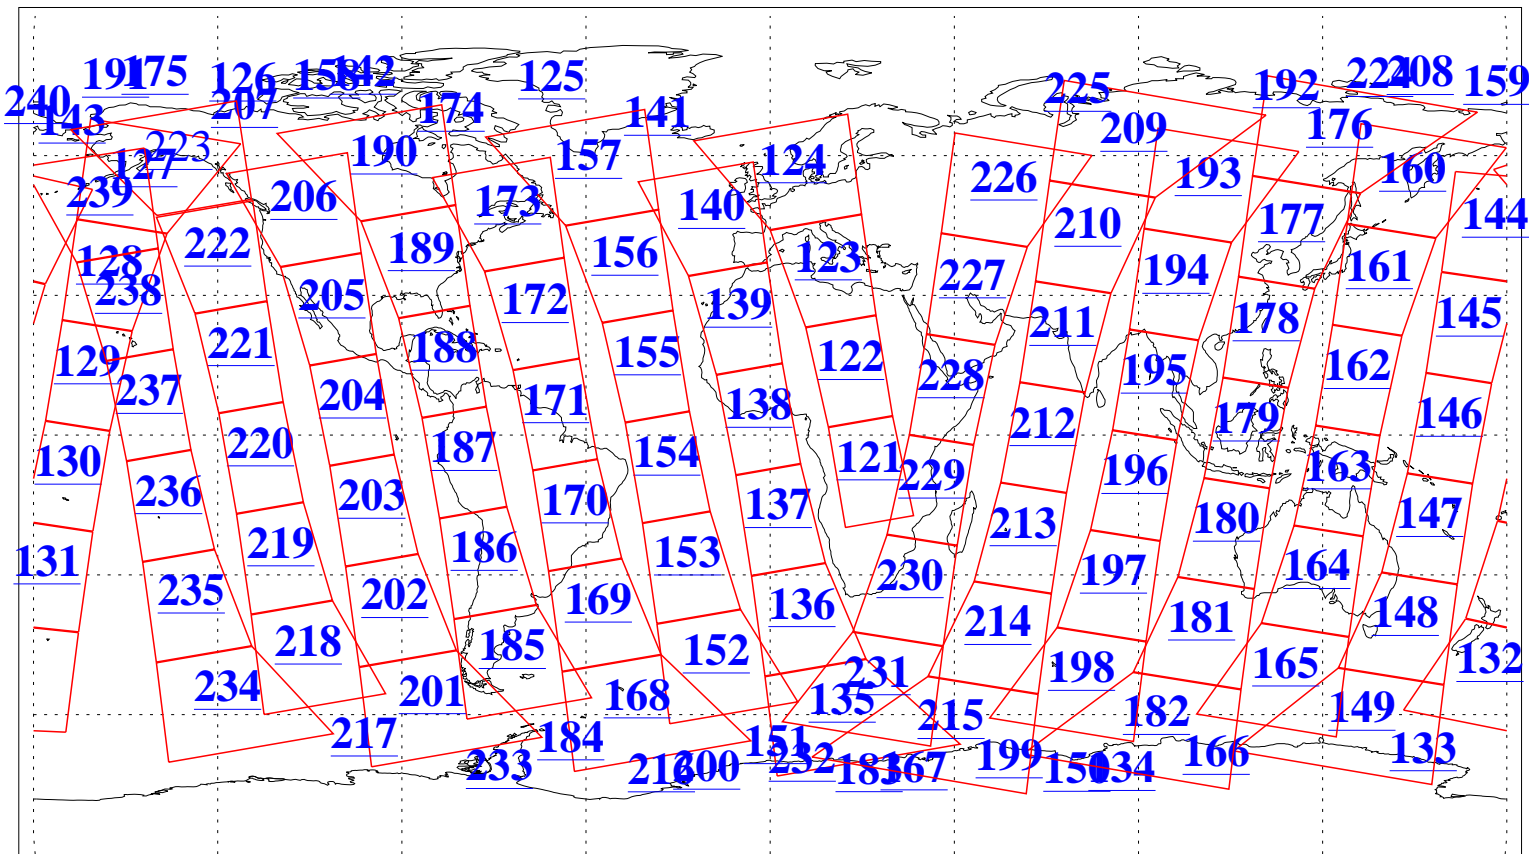

L1B Availability
AMSU Granules: 240
HSB Granules: 0
AIRS Granules: 239

20 Oct 2022
DoY 293
Aqua Day 7474
Granules: 1 to 120

Granules: 121 to 240

Legend: AMSU Available, *HSB Available*, *AIRS Available*

L1B Availability
 AMSU Granules: 240
 HSB Granules: 0
 AIRS Granules: 239

20 Oct 2022
 DoY 293
 Aqua Day 7474

Ascending Granules

Descending Granules

Legend: AMSU Available, *HSB Available*, *AIRS Available*

L1B Availability
 AMSU Granules: 240
 HSB Granules: 0
 AIRS Granules: 239