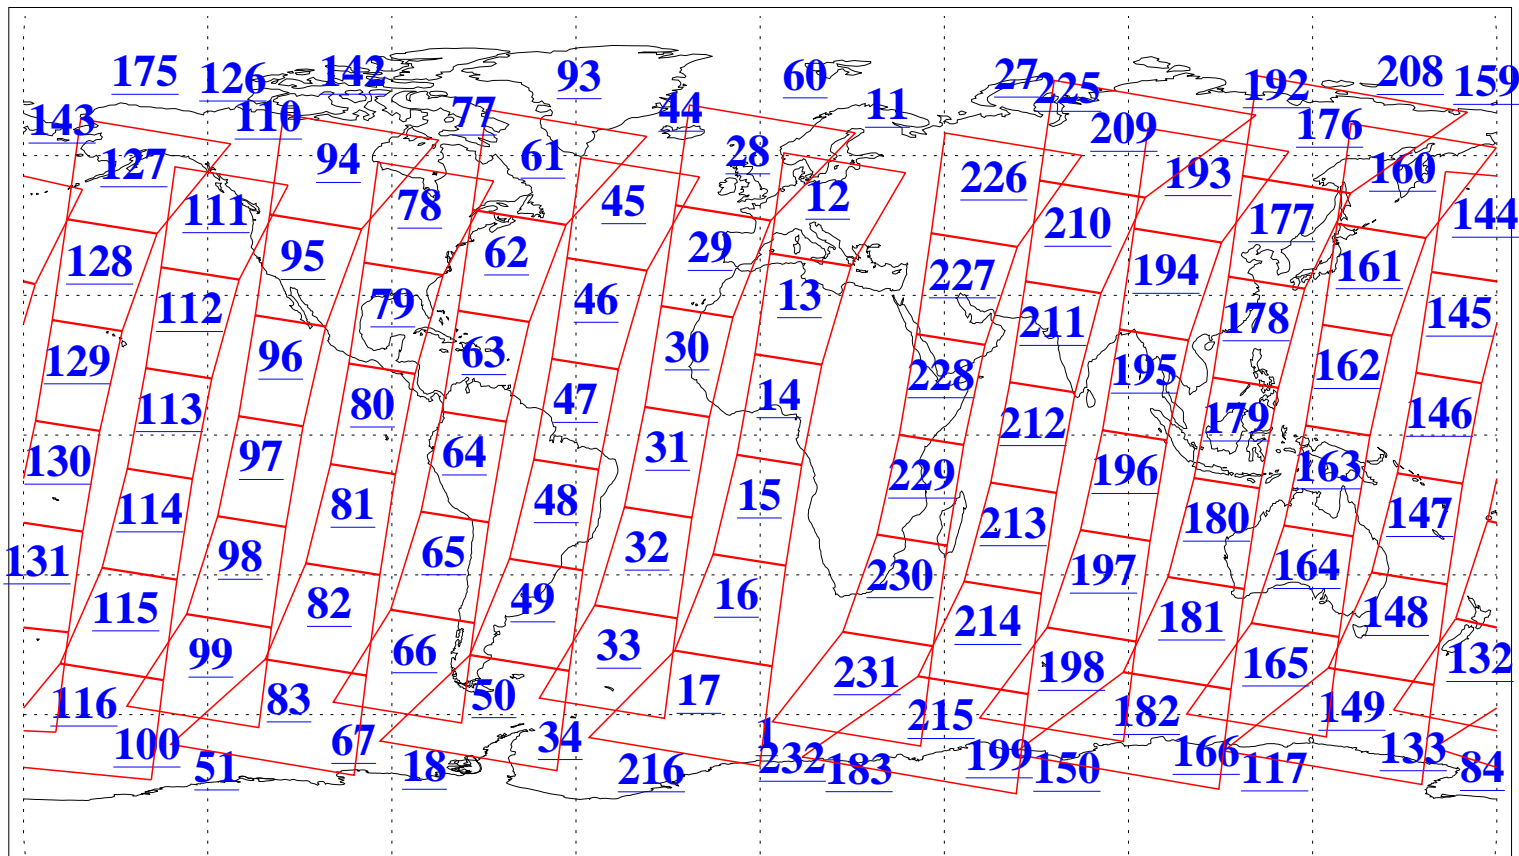

L1B Availability
AMSU Granules: 240
HSB Granules: 0
AIRS Granules: 239

20 Oct 2022
DoY 293
Aqua Day 7474
Granules: 1 to 120

Granules: 121 to 240

Legend: AMSU Available, *HSB Available*, *AIRS Available*

L1B Availability
 AMSU Granules: 240
 HSB Granules: 0
 AIRS Granules: 239

20 Oct 2022
 DoY 293
 Aqua Day 7474

Ascending Granules

Descending Granules

Legend: AMSU Available, *HSB Available*, *AIRS Available*

L1B Availability
 AMSU Granules: 240
 HSB Granules: 0
 AIRS Granules: 239