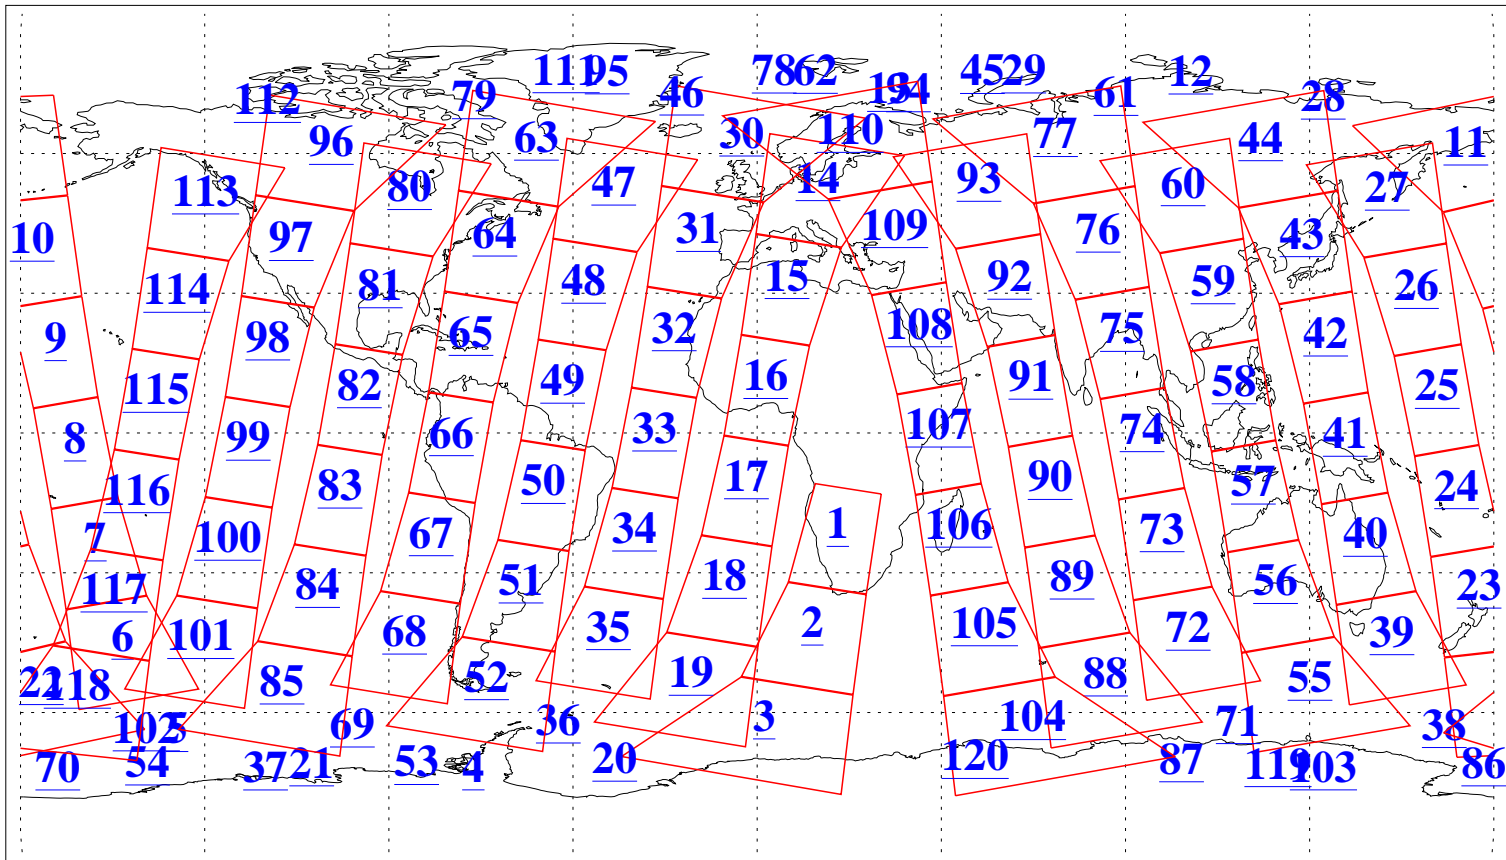

L1B Availability  
AMSU Granules: 239  
HSB Granules: 0  
AIRS Granules: 239

18 Oct 2022  
DoY 291  
Aqua Day 7472  
Granules: 1 to 120

Granules: 121 to 240

Legend: AMSU Available, *HSB Available*, *AIRS Available*

L1B Availability  
AMSU Granules: 239  
HSB Granules: 0  
AIRS Granules: 239

18 Oct 2022  
DoY 291  
Aqua Day 7472

Ascending Granules

Descending Granules

Legend: AMSU Available, *HSB Available*, AIRS Available

L1B Availability  
 AMSU Granules: 239  
 HSB Granules: 0  
 AIRS Granules: 239

18 Oct 2022  
 DoY 291  
 Aqua Day 7472

Northern Hemisphere Granules

Southern Hemisphere Granules

Legend: AMSU Available, HSB Available, AIRS Available