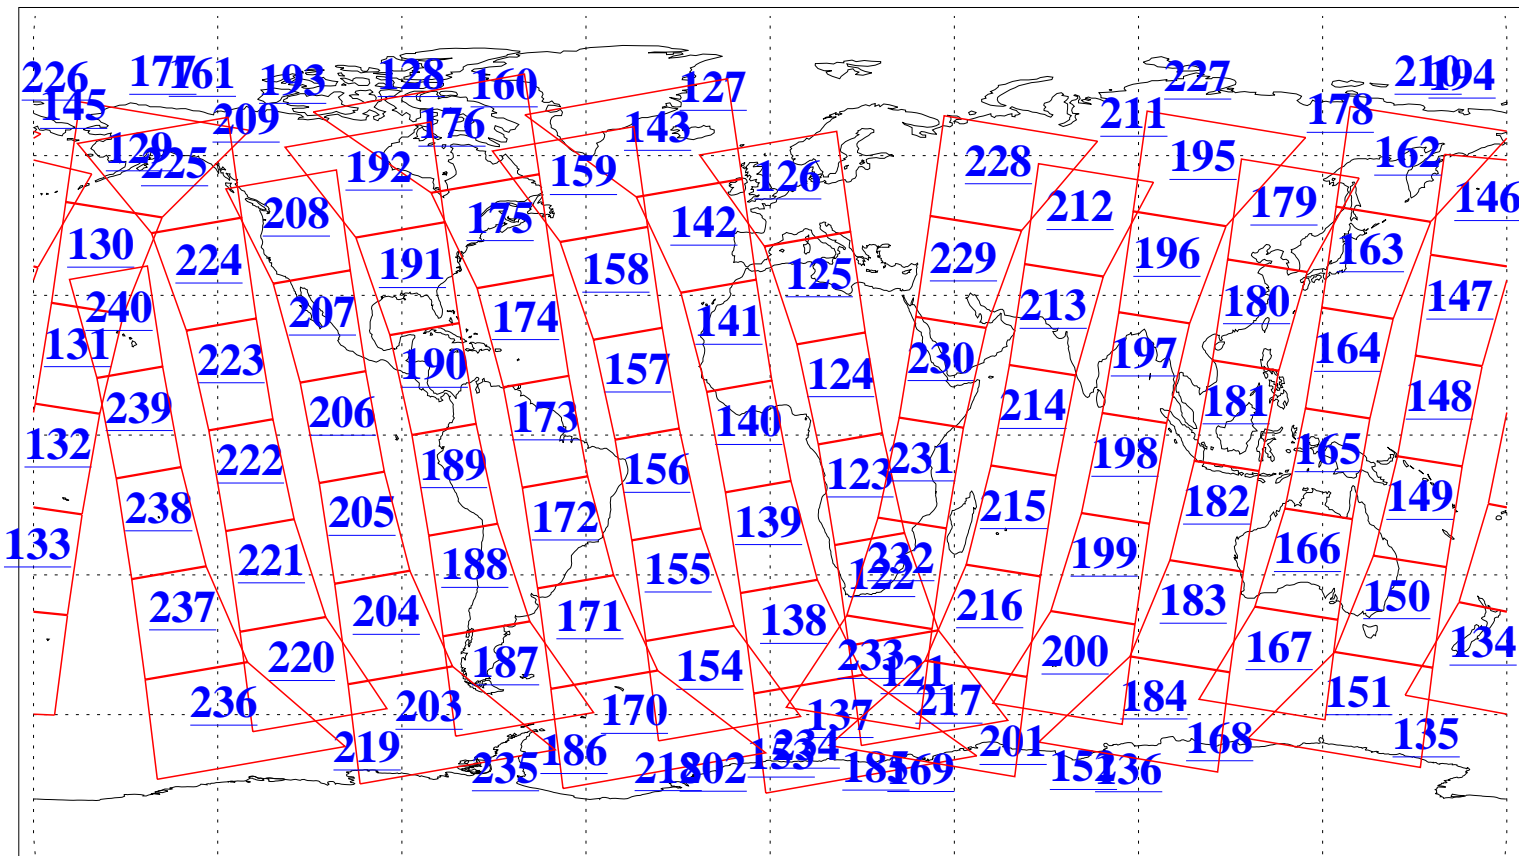

L1B Availability  
AMSU Granules: 239  
HSB Granules: 0  
AIRS Granules: 239

18 Oct 2022  
DoY 291  
Aqua Day 7472  
Granules: 1 to 120

Granules: 121 to 240

Legend: AMSU Available, *HSB Available*, *AIRS Available*

L1B Availability  
AMSU Granules: 239  
HSB Granules: 0  
AIRS Granules: 239

18 Oct 2022  
DoY 291  
Aqua Day 7472

Ascending Granules

Descending Granules

Legend: AMSU Available, *HSB Available*, AIRS Available

L1B Availability  
 AMSU Granules: 239  
 HSB Granules: 0  
 AIRS Granules: 239

18 Oct 2022  
 DoY 291  
 Aqua Day 7472

Northern Hemisphere Granules

Southern Hemisphere Granules

Legend: AMSU Available, HSB Available, AIRS Available