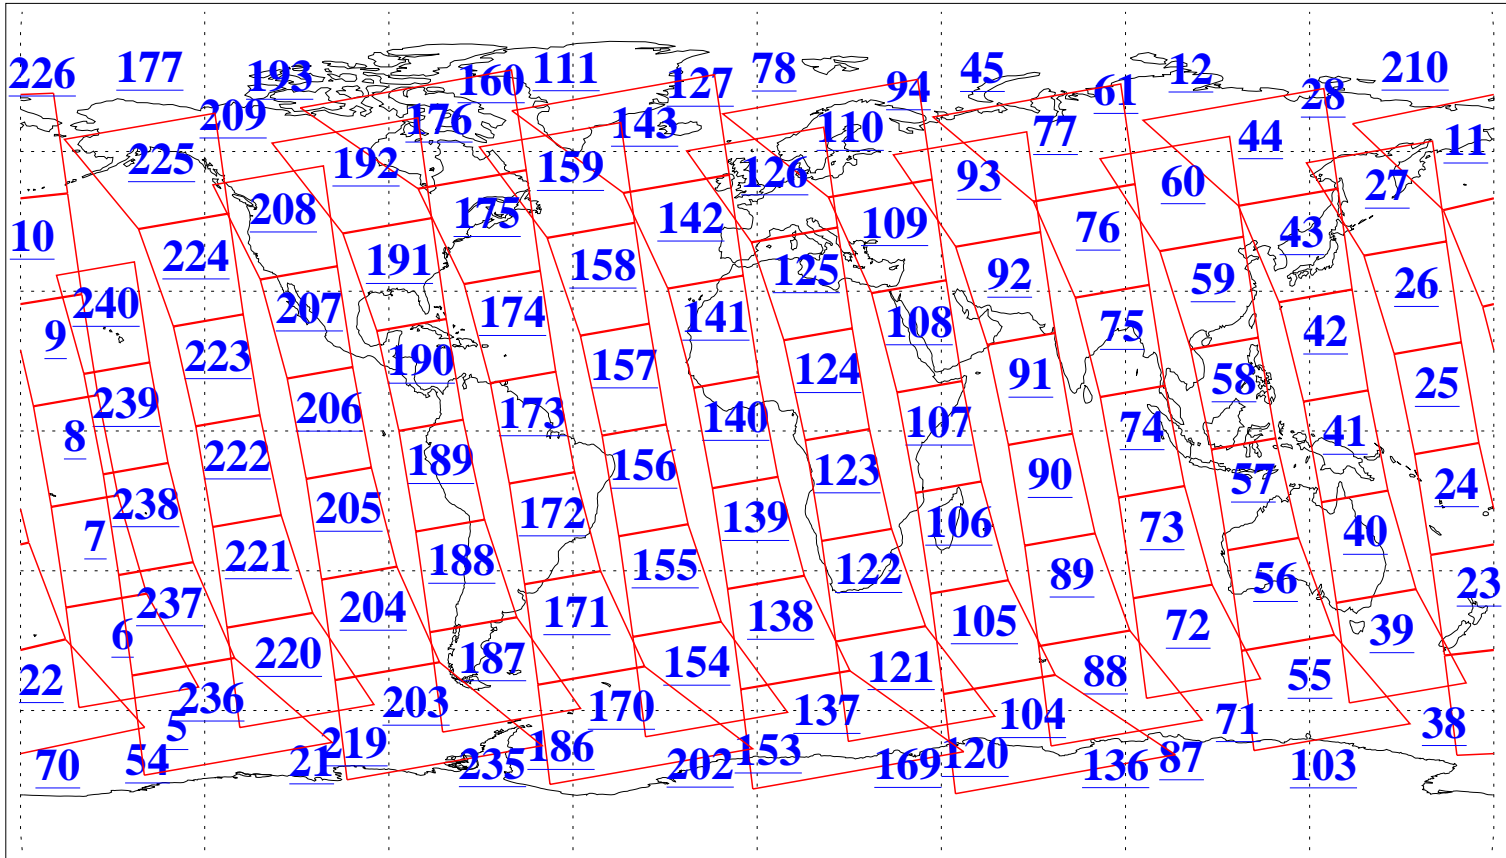

L1B Availability  
AMSU Granules: 239  
HSB Granules: 0  
AIRS Granules: 239

18 Oct 2022  
DoY 291  
Aqua Day 7472  
Granules: 1 to 120

Granules: 121 to 240

Legend: AMSU Available, *HSB Available*, *AIRS Available*

L1B Availability  
AMSU Granules: 239  
HSB Granules: 0  
AIRS Granules: 239

18 Oct 2022  
DoY 291  
Aqua Day 7472

Ascending Granules

Descending Granules

Legend: AMSU Available, *HSB Available*, AIRS Available

L1B Availability  
 AMSU Granules: 239  
 HSB Granules: 0  
 AIRS Granules: 239

18 Oct 2022  
 DoY 291  
 Aqua Day 7472

Northern Hemisphere Granules

Southern Hemisphere Granules

Legend: AMSU Available, HSB Available, AIRS Available