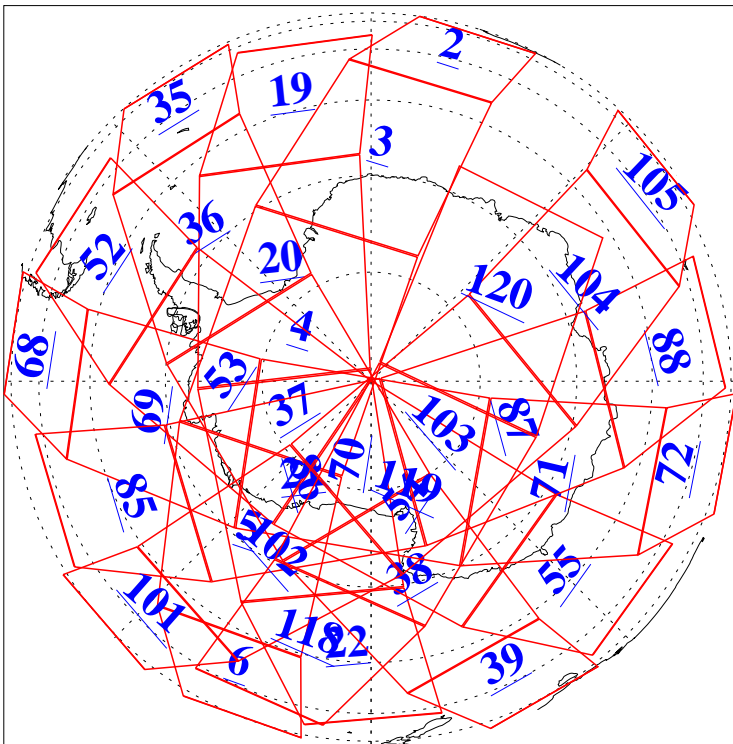

L1B Availability  
AMSU Granules: 239  
HSB Granules: 0  
AIRS Granules: 239

18 Oct 2022  
DoY 291  
Aqua Day 7472  
Granules: 1 to 120

Granules: 121 to 240

Legend: AMSU Available, *HSB Available*, *AIRS Available*

L1B Availability  
AMSU Granules: 239  
HSB Granules: 0  
AIRS Granules: 239

18 Oct 2022  
DoY 291  
Aqua Day 7472

Ascending Granules

Descending Granules

Legend: AMSU Available, *HSB Available*, AIRS Available

L1B Availability  
 AMSU Granules: 239  
 HSB Granules: 0  
 AIRS Granules: 239

18 Oct 2022  
 DoY 291  
 Aqua Day 7472

Northern Hemisphere Granules

Southern Hemisphere Granules

Legend: AMSU Available, HSB Available, AIRS Available