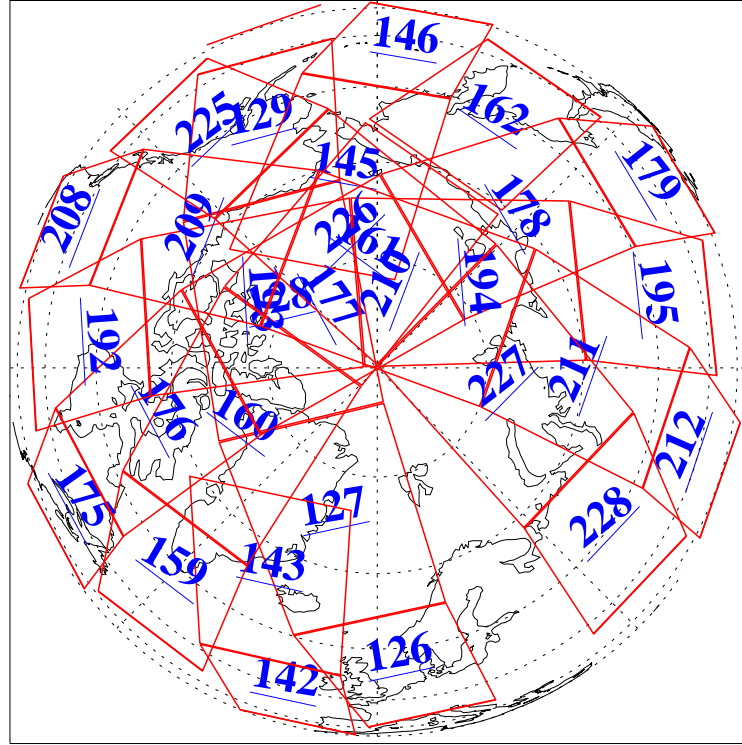

L1B Availability  
AMSU Granules: 239  
HSB Granules: 0  
AIRS Granules: 239

18 Oct 2022  
DoY 291  
Aqua Day 7472

Ascending Granules

Descending Granules

Legend: AMSU Available, *HSB Available*, AIRS Available

L1B Availability  
 AMSU Granules: 239  
 HSB Granules: 0  
 AIRS Granules: 239

18 Oct 2022  
 DoY 291  
 Aqua Day 7472

Northern Hemisphere Granules

Southern Hemisphere Granules

Legend: AMSU Available, HSB Available, AIRS Available