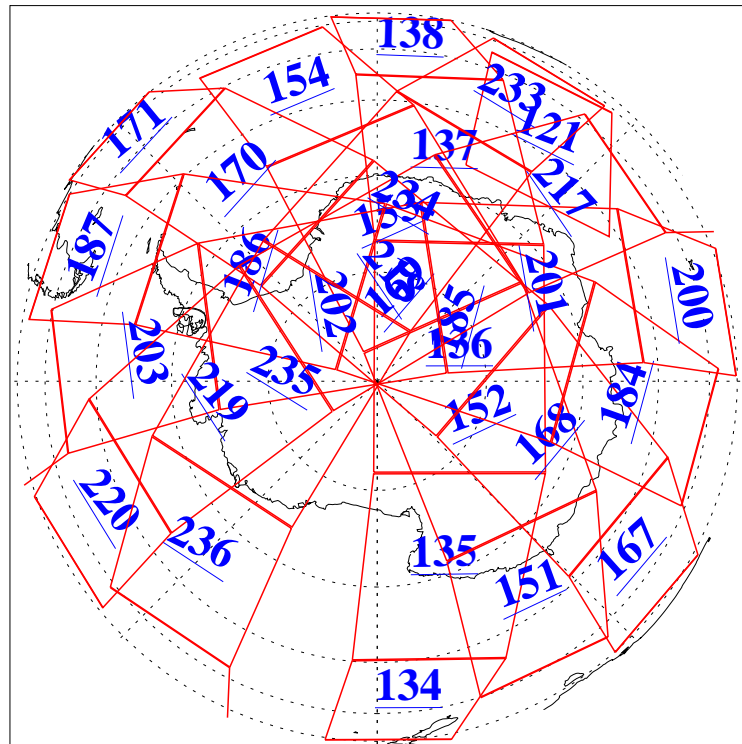

L1B Availability  
AMSU Granules: 239  
HSB Granules: 0  
AIRS Granules: 239

18 Oct 2022  
DoY 291  
Aqua Day 7472  
Granules: 1 to 120

Granules: 121 to 240

Legend: AMSU Available, *HSB Available*, *AIRS Available*

L1B Availability  
AMSU Granules: 239  
HSB Granules: 0  
AIRS Granules: 239

18 Oct 2022  
DoY 291  
Aqua Day 7472

Ascending Granules

Descending Granules

Legend: AMSU Available, *HSB Available*, AIRS Available

L1B Availability  
 AMSU Granules: 239  
 HSB Granules: 0  
 AIRS Granules: 239

18 Oct 2022  
 DoY 291  
 Aqua Day 7472

Northern Hemisphere Granules

Southern Hemisphere Granules

Legend: AMSU Available, HSB Available, AIRS Available