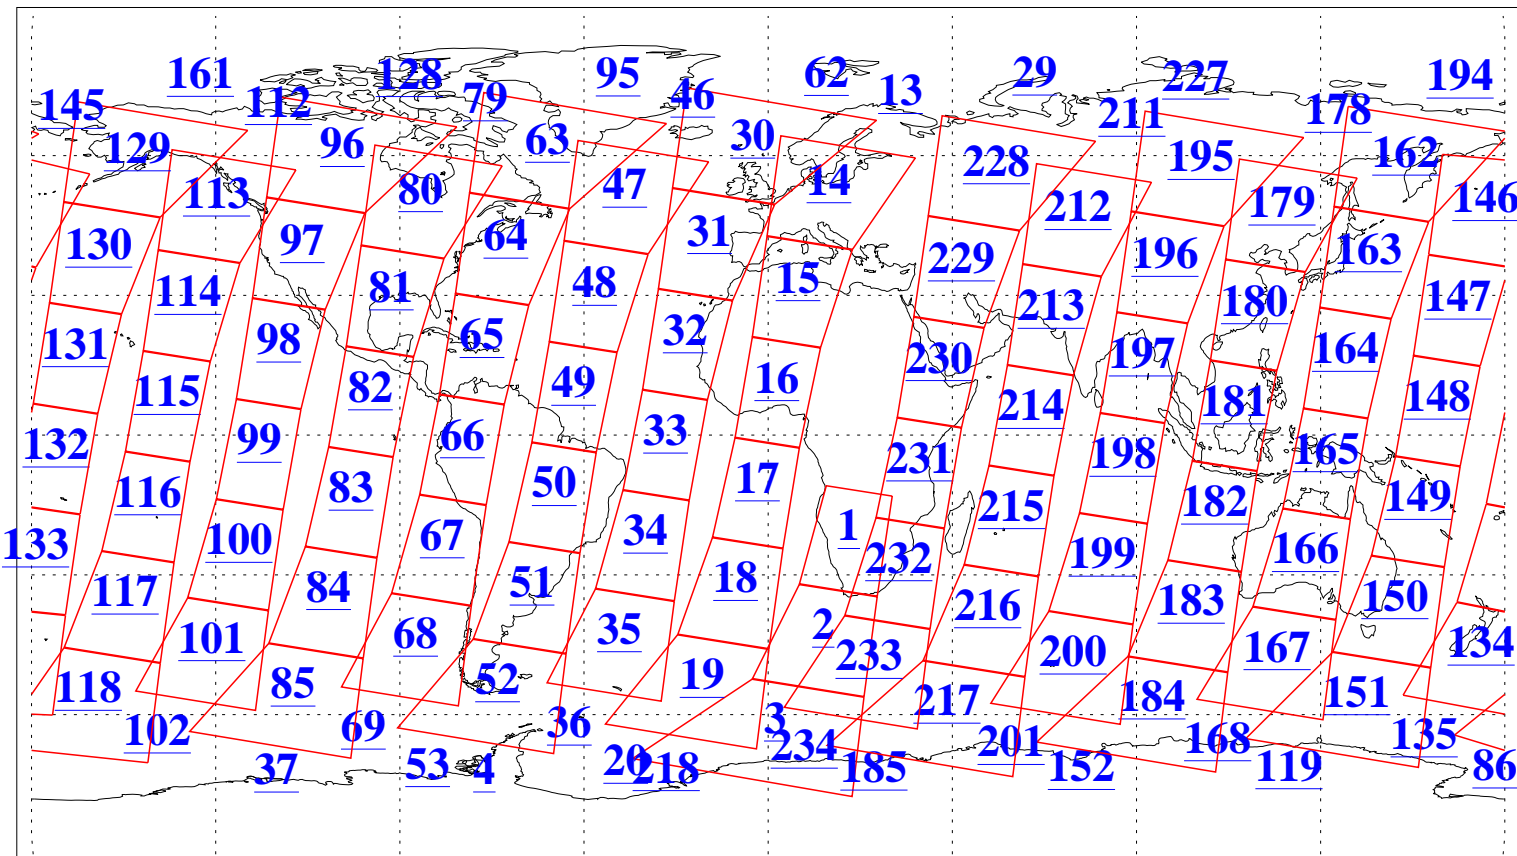

L1B Availability  
AMSU Granules: 239  
HSB Granules: 0  
AIRS Granules: 239

18 Oct 2022  
DoY 291  
Aqua Day 7472  
Granules: 1 to 120

Granules: 121 to 240

Legend: AMSU Available, *HSB Available*, *AIRS Available*

L1B Availability  
AMSU Granules: 239  
HSB Granules: 0  
AIRS Granules: 239

18 Oct 2022  
DoY 291  
Aqua Day 7472

Ascending Granules

Descending Granules

Legend: AMSU Available, *HSB Available*, AIRS Available

L1B Availability  
 AMSU Granules: 239  
 HSB Granules: 0  
 AIRS Granules: 239

18 Oct 2022  
 DoY 291  
 Aqua Day 7472

Northern Hemisphere Granules

Southern Hemisphere Granules

Legend: AMSU Available, HSB Available, AIRS Available