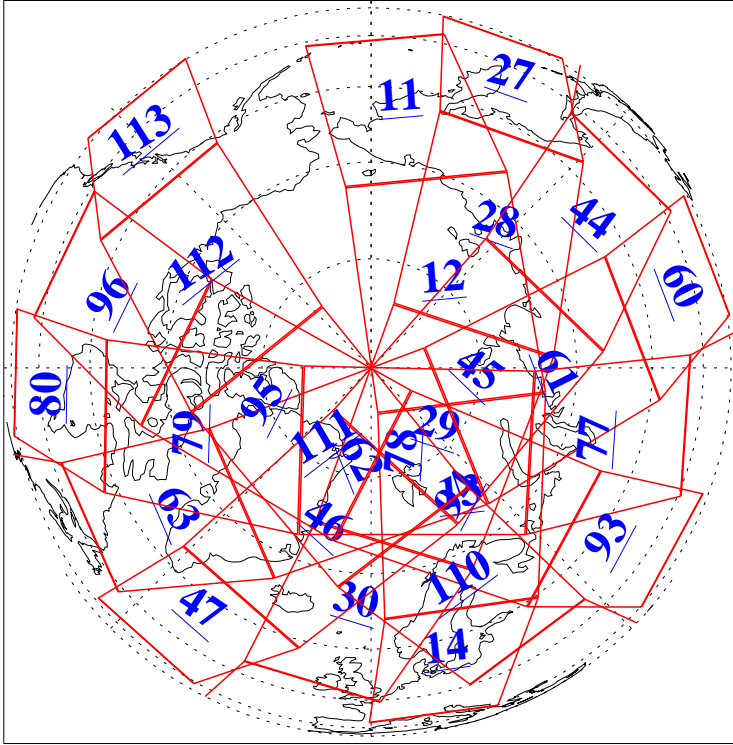

L1B Availability  
AMSU Granules: 239  
HSB Granules: 0  
AIRS Granules: 239

18 Oct 2022  
DoY 291  
Aqua Day 7472  
Granules: 1 to 120

Granules: 121 to 240

Legend: AMSU Available, *HSB Available*, *AIRS Available*

L1B Availability  
AMSU Granules: 239  
HSB Granules: 0  
AIRS Granules: 239

18 Oct 2022  
DoY 291  
Aqua Day 7472

Ascending Granules

Descending Granules

Legend: AMSU Available, *HSB Available*, AIRS Available

L1B Availability  
 AMSU Granules: 239  
 HSB Granules: 0  
 AIRS Granules: 239

18 Oct 2022  
 DoY 291  
 Aqua Day 7472

Northern Hemisphere Granules

Southern Hemisphere Granules

Legend: AMSU Available, HSB Available, AIRS Available