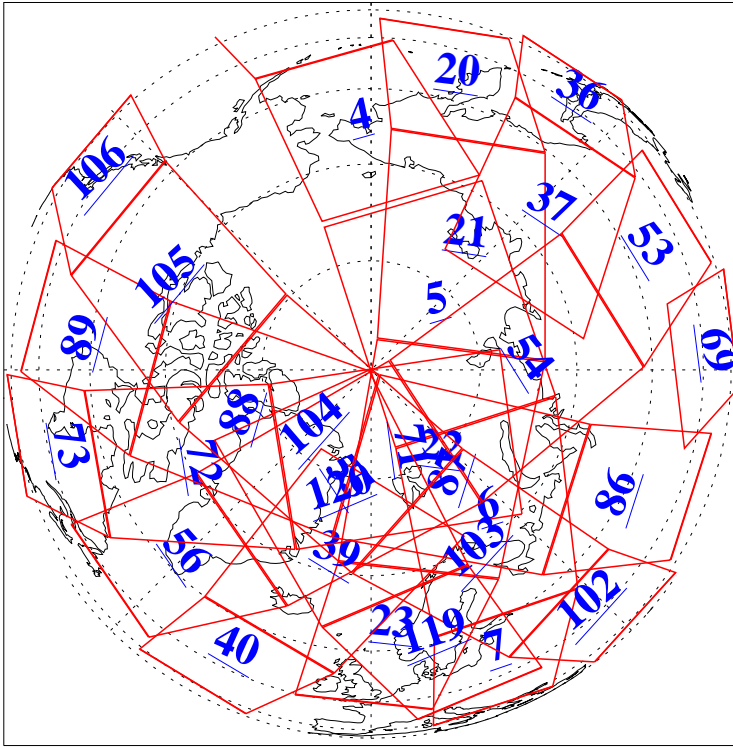

L1B Availability  
AMSU Granules: 238  
HSB Granules: 0  
AIRS Granules: 238

17 Oct 2022  
DoY 290  
Aqua Day 7471  
Granules: 1 to 120

Granules: 121 to 240

Legend: AMSU Available, *HSB Available*, *AIRS Available*

L1B Availability  
AMSU Granules: 238  
HSB Granules: 0  
AIRS Granules: 238

17 Oct 2022  
DoY 290  
Aqua Day 7471

Ascending Granules

Descending Granules

Legend: AMSU Available, HSB Available, AIRS Available

L1B Availability  
 AMSU Granules: 238  
 HSB Granules: 0  
 AIRS Granules: 238

17 Oct 2022  
 DoY 290  
 Aqua Day 7471

Northern Hemisphere Granules

Southern Hemisphere Granules

Legend: AMSU Available, HSB Available, AIRS Available