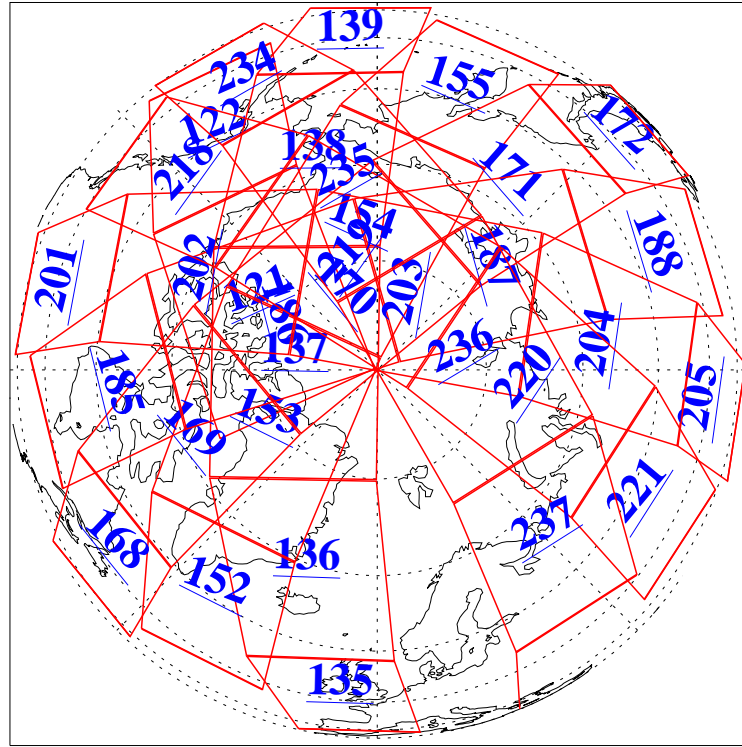

L1B Availability  
AMSU Granules: 238  
HSB Granules: 0  
AIRS Granules: 238

17 Oct 2022  
DoY 290  
Aqua Day 7471  
Granules: 1 to 120

Granules: 121 to 240

Legend: AMSU Available, *HSB Available*, *AIRS Available*

L1B Availability  
AMSU Granules: 238  
HSB Granules: 0  
AIRS Granules: 238

17 Oct 2022  
DoY 290  
Aqua Day 7471

Ascending Granules

Descending Granules

Legend: AMSU Available, HSB Available, AIRS Available

L1B Availability  
 AMSU Granules: 238  
 HSB Granules: 0  
 AIRS Granules: 238

17 Oct 2022  
 DoY 290  
 Aqua Day 7471

Northern Hemisphere Granules

Southern Hemisphere Granules

Legend: AMSU Available, HSB Available, AIRS Available