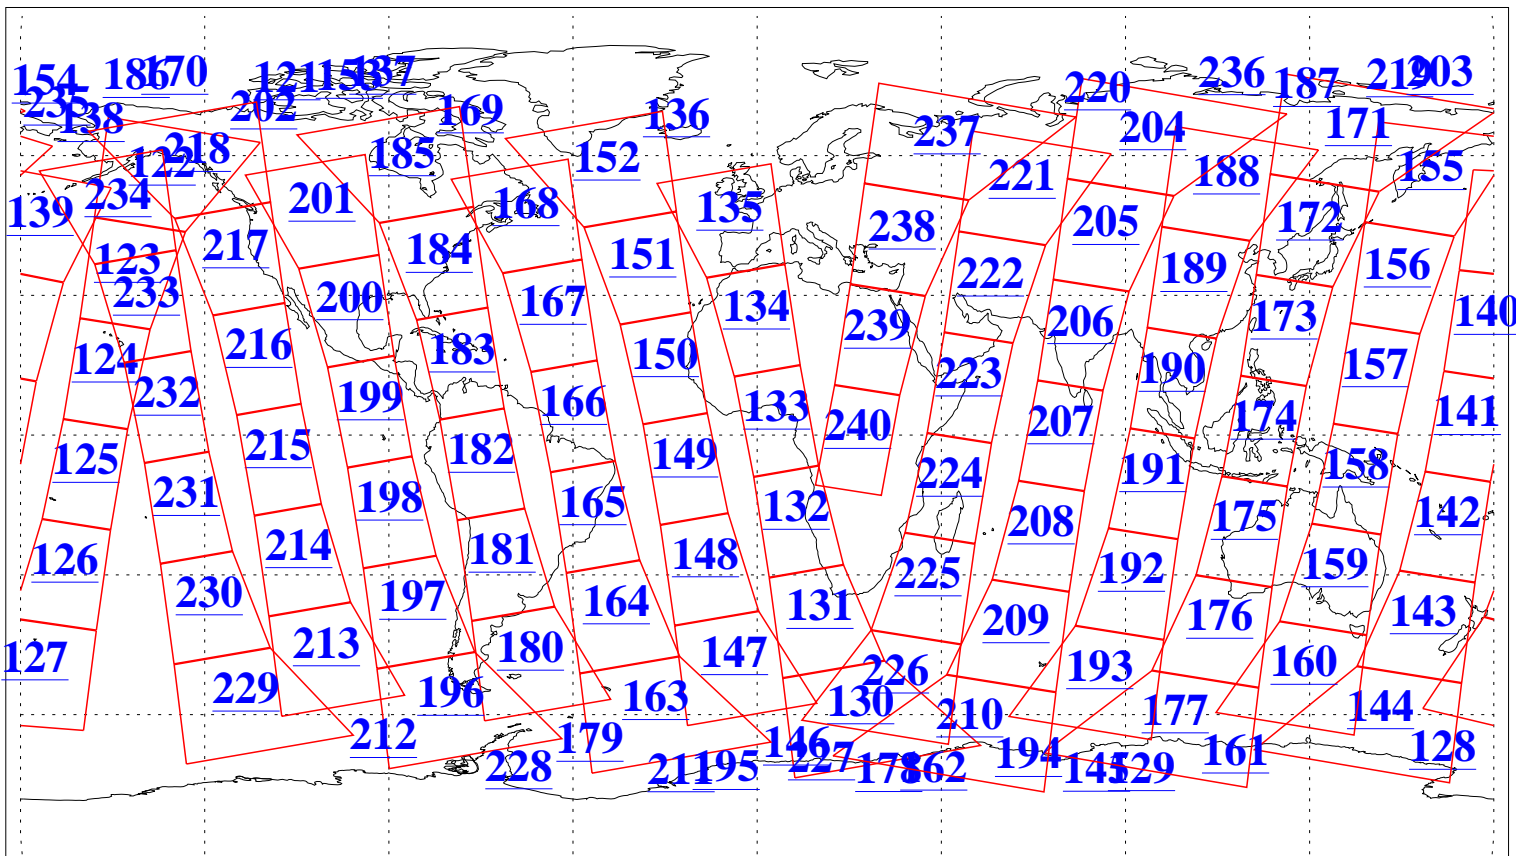

L1B Availability  
AMSU Granules: 238  
HSB Granules: 0  
AIRS Granules: 238

17 Oct 2022  
DoY 290  
Aqua Day 7471  
Granules: 1 to 120

Granules: 121 to 240

Legend: AMSU Available, *HSB Available*, *AIRS Available*

L1B Availability  
AMSU Granules: 238  
HSB Granules: 0  
AIRS Granules: 238

17 Oct 2022  
DoY 290  
Aqua Day 7471

Ascending Granules

Descending Granules

Legend: AMSU Available, HSB Available, AIRS Available

L1B Availability  
 AMSU Granules: 238  
 HSB Granules: 0  
 AIRS Granules: 238

17 Oct 2022  
 DoY 290  
 Aqua Day 7471

Northern Hemisphere Granules

Southern Hemisphere Granules

Legend: AMSU Available, HSB Available, AIRS Available