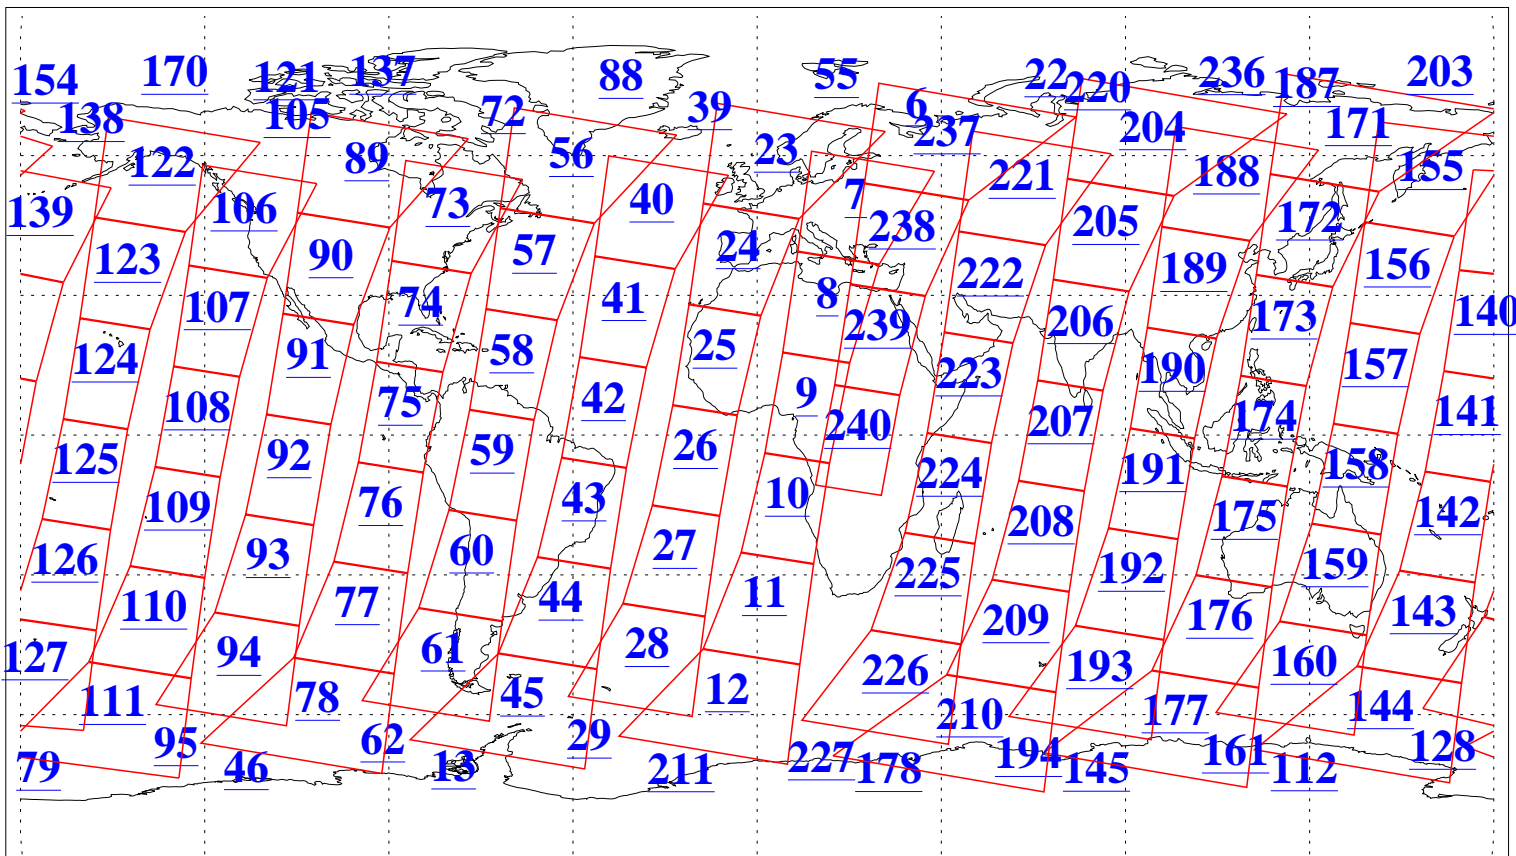

L1B Availability  
AMSU Granules: 238  
HSB Granules: 0  
AIRS Granules: 238

17 Oct 2022  
DoY 290  
Aqua Day 7471  
Granules: 1 to 120

Granules: 121 to 240

Legend: AMSU Available, *HSB Available*, *AIRS Available*

L1B Availability  
AMSU Granules: 238  
HSB Granules: 0  
AIRS Granules: 238

17 Oct 2022  
DoY 290  
Aqua Day 7471

Ascending Granules

Descending Granules

Legend: AMSU Available, HSB Available, AIRS Available

L1B Availability  
 AMSU Granules: 238  
 HSB Granules: 0  
 AIRS Granules: 238

17 Oct 2022  
 DoY 290  
 Aqua Day 7471

Northern Hemisphere Granules

Southern Hemisphere Granules

Legend: AMSU Available, HSB Available, AIRS Available