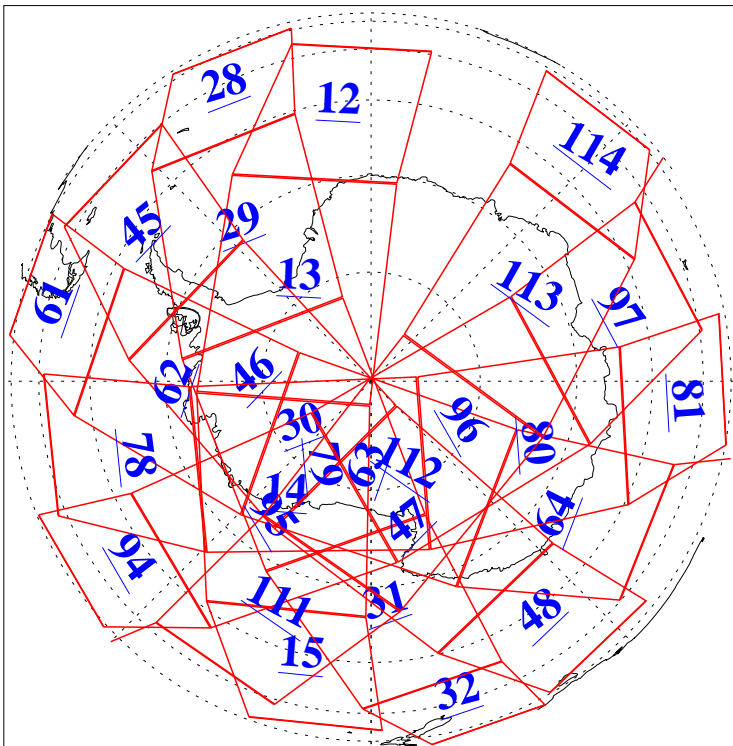

L1B Availability  
AMSU Granules: 238  
HSB Granules: 0  
AIRS Granules: 238

17 Oct 2022  
DoY 290  
Aqua Day 7471  
Granules: 1 to 120

Granules: 121 to 240

Legend: AMSU Available, *HSB Available*, *AIRS Available*

L1B Availability  
AMSU Granules: 238  
HSB Granules: 0  
AIRS Granules: 238

17 Oct 2022  
DoY 290  
Aqua Day 7471

Ascending Granules

Descending Granules

Legend: AMSU Available, HSB Available, AIRS Available

L1B Availability  
 AMSU Granules: 238  
 HSB Granules: 0  
 AIRS Granules: 238

17 Oct 2022  
 DoY 290  
 Aqua Day 7471

Northern Hemisphere Granules

Southern Hemisphere Granules

Legend: AMSU Available, HSB Available, AIRS Available