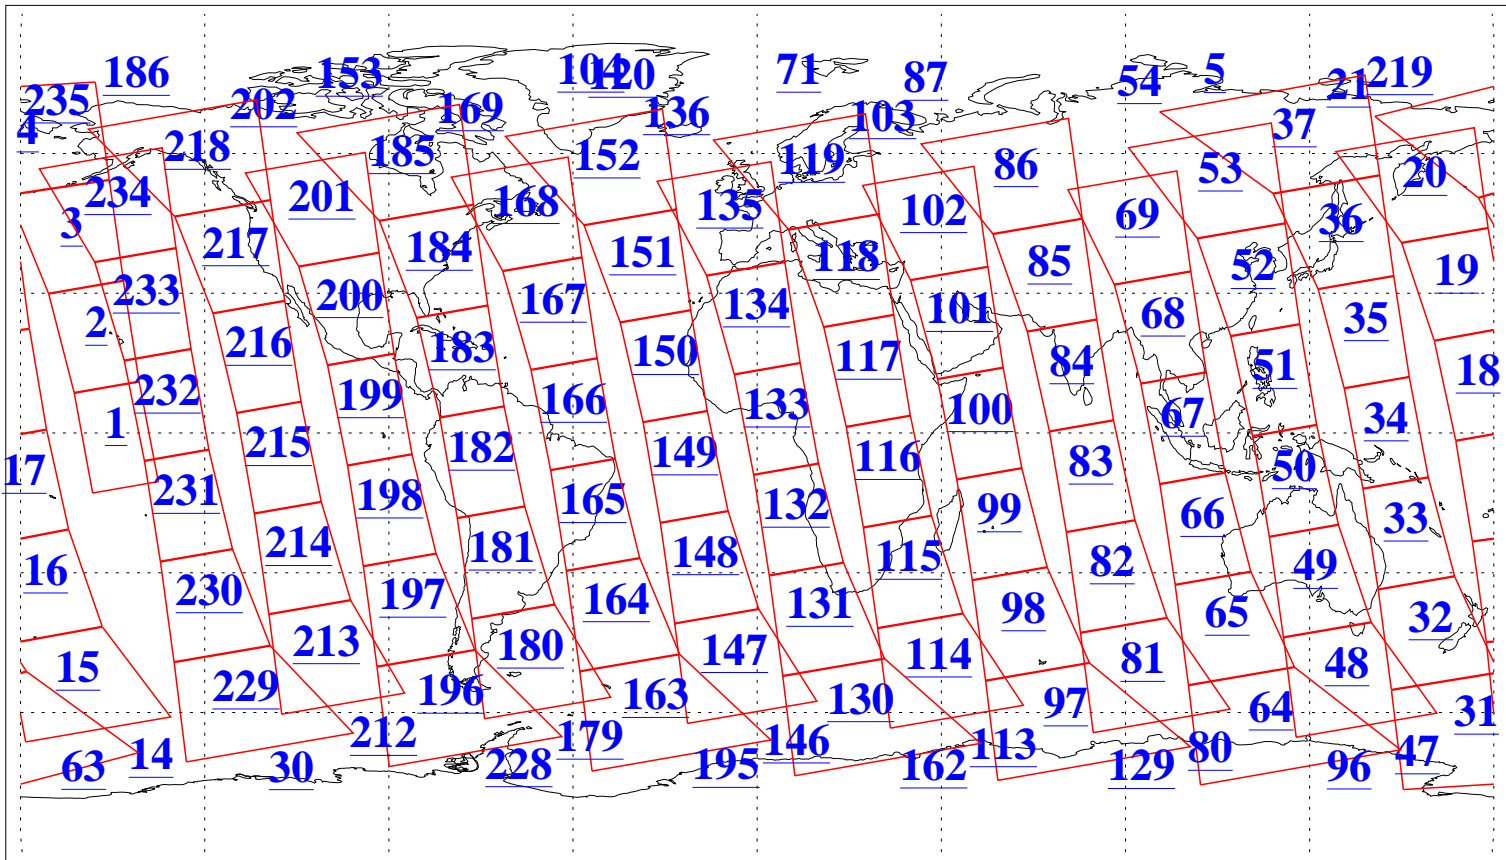

L1B Availability  
AMSU Granules: 238  
HSB Granules: 0  
AIRS Granules: 238

17 Oct 2022  
DoY 290  
Aqua Day 7471  
Granules: 1 to 120

Granules: 121 to 240

Legend: AMSU Available, *HSB Available*, *AIRS Available*

L1B Availability  
AMSU Granules: 238  
HSB Granules: 0  
AIRS Granules: 238

17 Oct 2022  
DoY 290  
Aqua Day 7471

Ascending Granules

Descending Granules

Legend: AMSU Available, HSB Available, AIRS Available

L1B Availability  
 AMSU Granules: 238  
 HSB Granules: 0  
 AIRS Granules: 238

17 Oct 2022  
 DoY 290  
 Aqua Day 7471

Northern Hemisphere Granules

Southern Hemisphere Granules

Legend: AMSU Available, HSB Available, AIRS Available