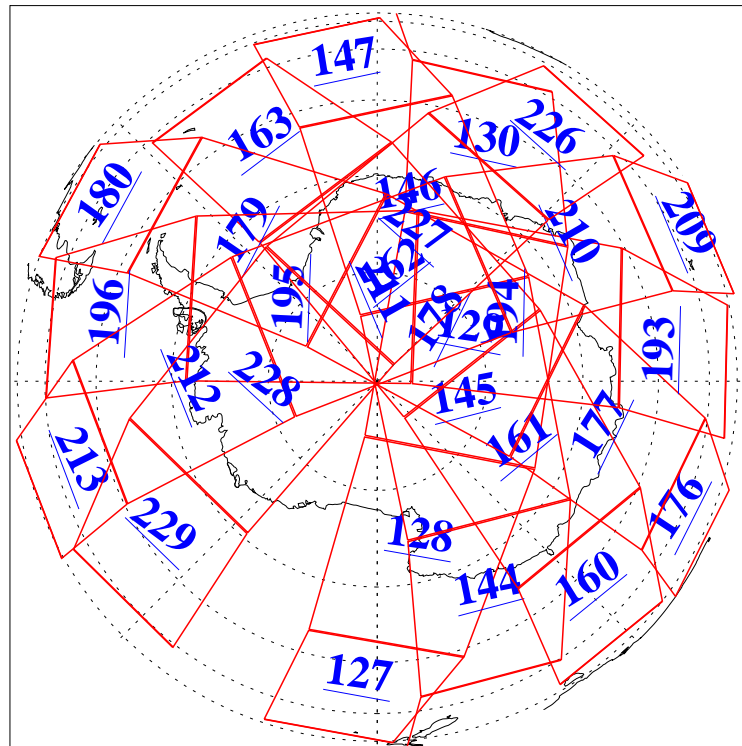

L1B Availability  
AMSU Granules: 238  
HSB Granules: 0  
AIRS Granules: 238

17 Oct 2022  
DoY 290  
Aqua Day 7471  
Granules: 1 to 120

Granules: 121 to 240

Legend: AMSU Available, *HSB Available*, *AIRS Available*

L1B Availability  
AMSU Granules: 238  
HSB Granules: 0  
AIRS Granules: 238

17 Oct 2022  
DoY 290  
Aqua Day 7471

Ascending Granules

Descending Granules

Legend: AMSU Available, HSB Available, AIRS Available

L1B Availability  
 AMSU Granules: 238  
 HSB Granules: 0  
 AIRS Granules: 238

17 Oct 2022  
 DoY 290  
 Aqua Day 7471

Northern Hemisphere Granules

Southern Hemisphere Granules

Legend: AMSU Available, HSB Available, AIRS Available