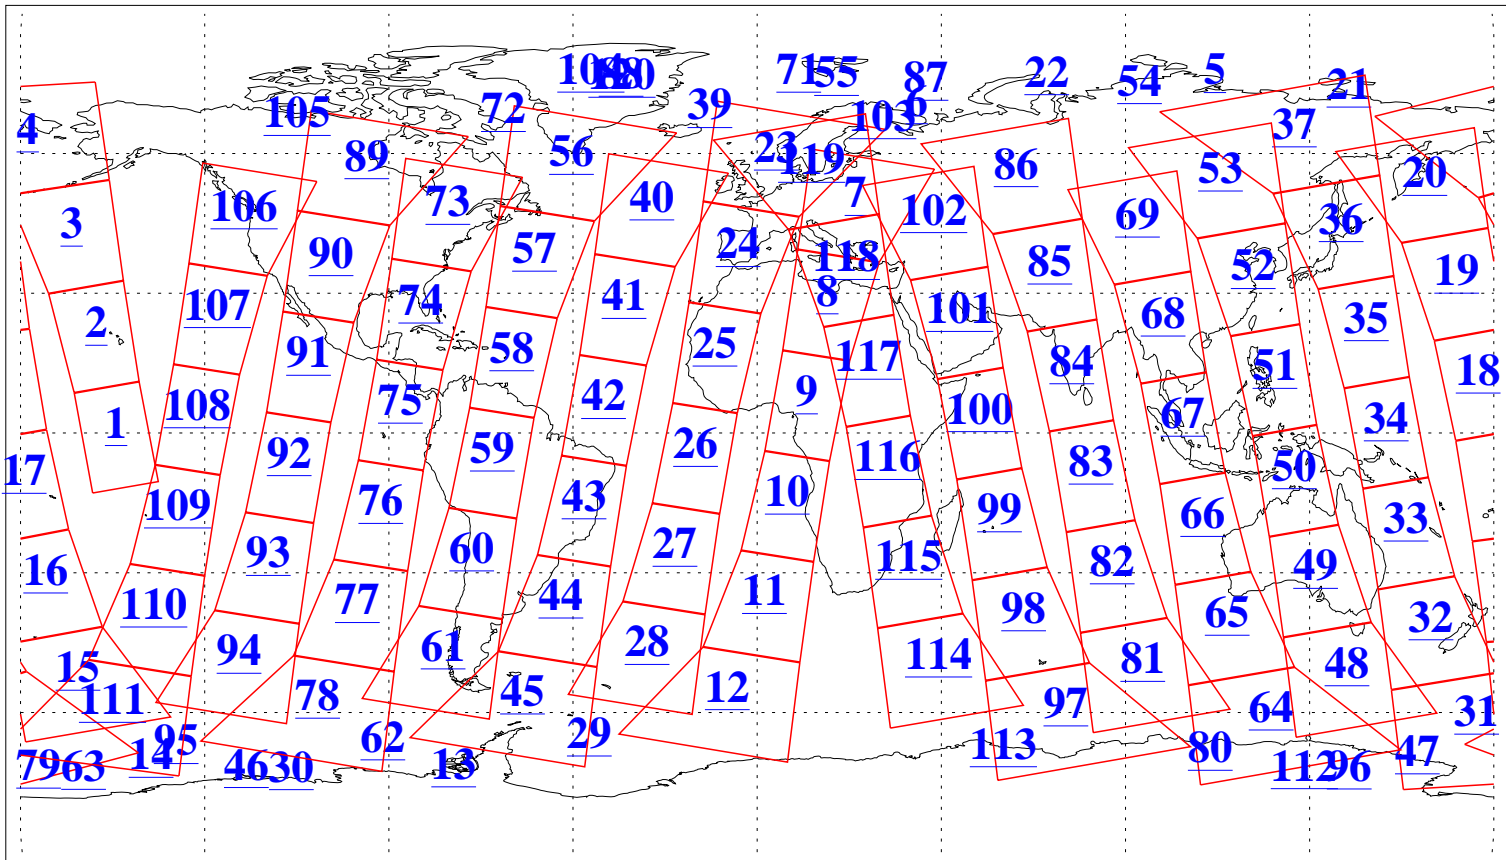

L1B Availability  
AMSU Granules: 238  
HSB Granules: 0  
AIRS Granules: 238

17 Oct 2022  
DoY 290  
Aqua Day 7471  
Granules: 1 to 120

Granules: 121 to 240

Legend: AMSU Available, *HSB Available*, *AIRS Available*

L1B Availability  
AMSU Granules: 238  
HSB Granules: 0  
AIRS Granules: 238

17 Oct 2022  
DoY 290  
Aqua Day 7471

Ascending Granules

Descending Granules

Legend: AMSU Available, HSB Available, AIRS Available

L1B Availability  
 AMSU Granules: 238  
 HSB Granules: 0  
 AIRS Granules: 238

17 Oct 2022  
 DoY 290  
 Aqua Day 7471

Northern Hemisphere Granules

Southern Hemisphere Granules

Legend: AMSU Available, HSB Available, AIRS Available