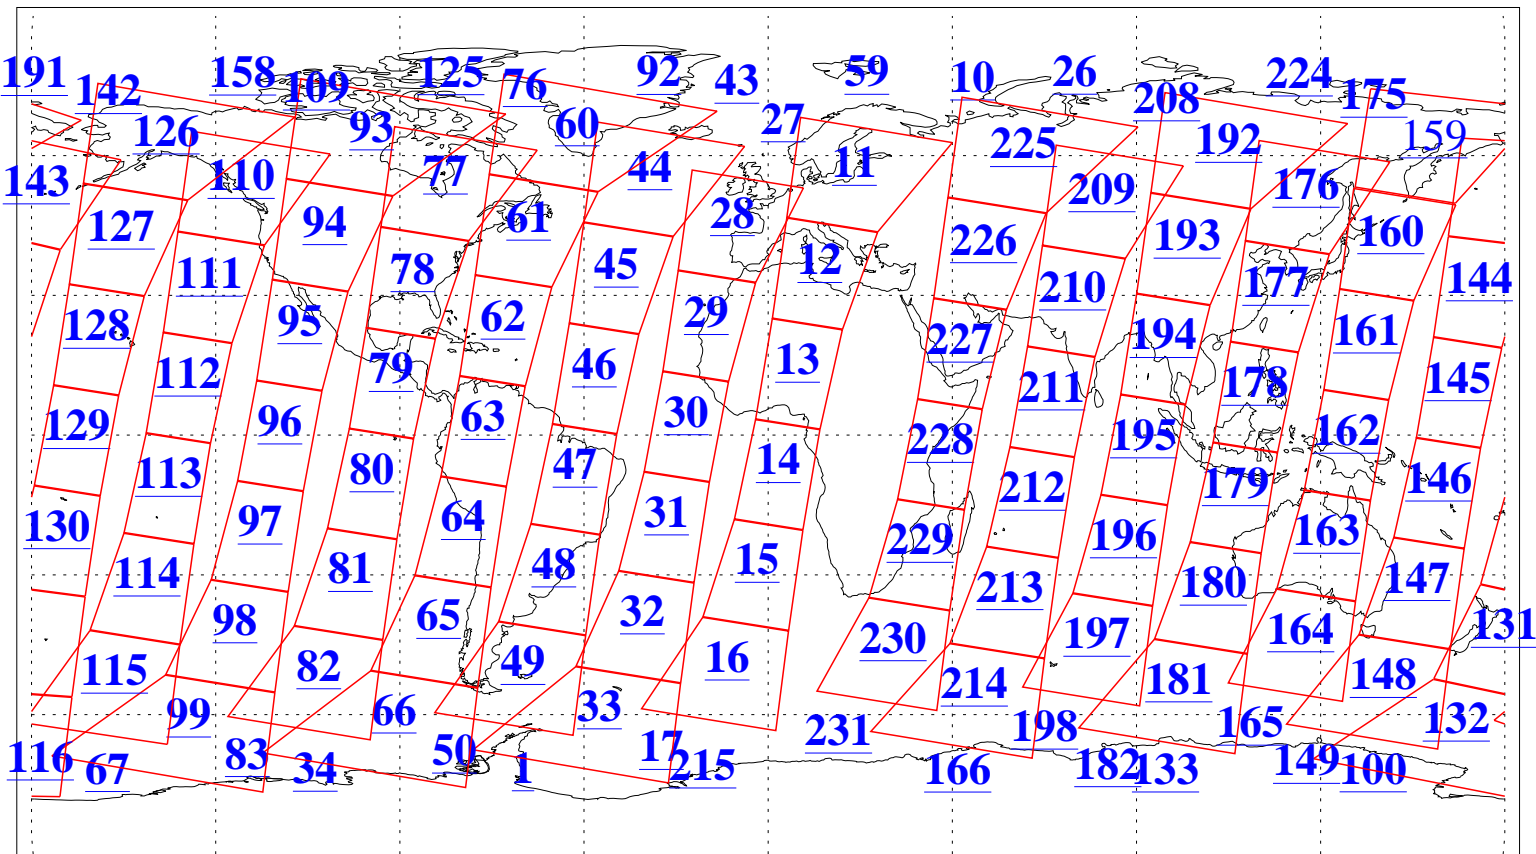

L1B Availability  
 AMSU Granules: 240  
 HSB Granules: 0  
 AIRS Granules: 239

13 Oct 2022  
 DoY 286  
 Aqua Day 7467  
 Granules: 1 to 120

Granules: 121 to 240

Legend: AMSU Available, HSB Available, AIRS Available

L1B Availability  
 AMSU Granules: 240  
 HSB Granules: 0  
 AIRS Granules: 239

13 Oct 2022  
 DoY 286  
 Aqua Day 7467

Ascending Granules

Descending Granules

Legend: AMSU Available, HSB Available, AIRS Available

L1B Availability  
 AMSU Granules: 240  
 HSB Granules: 0  
 AIRS Granules: 239

13 Oct 2022  
 DoY 286  
 Aqua Day 7467

Northern Hemisphere Granules

Southern Hemisphere Granules

Legend: AMSU Available, HSB Available, **AIRS Available**