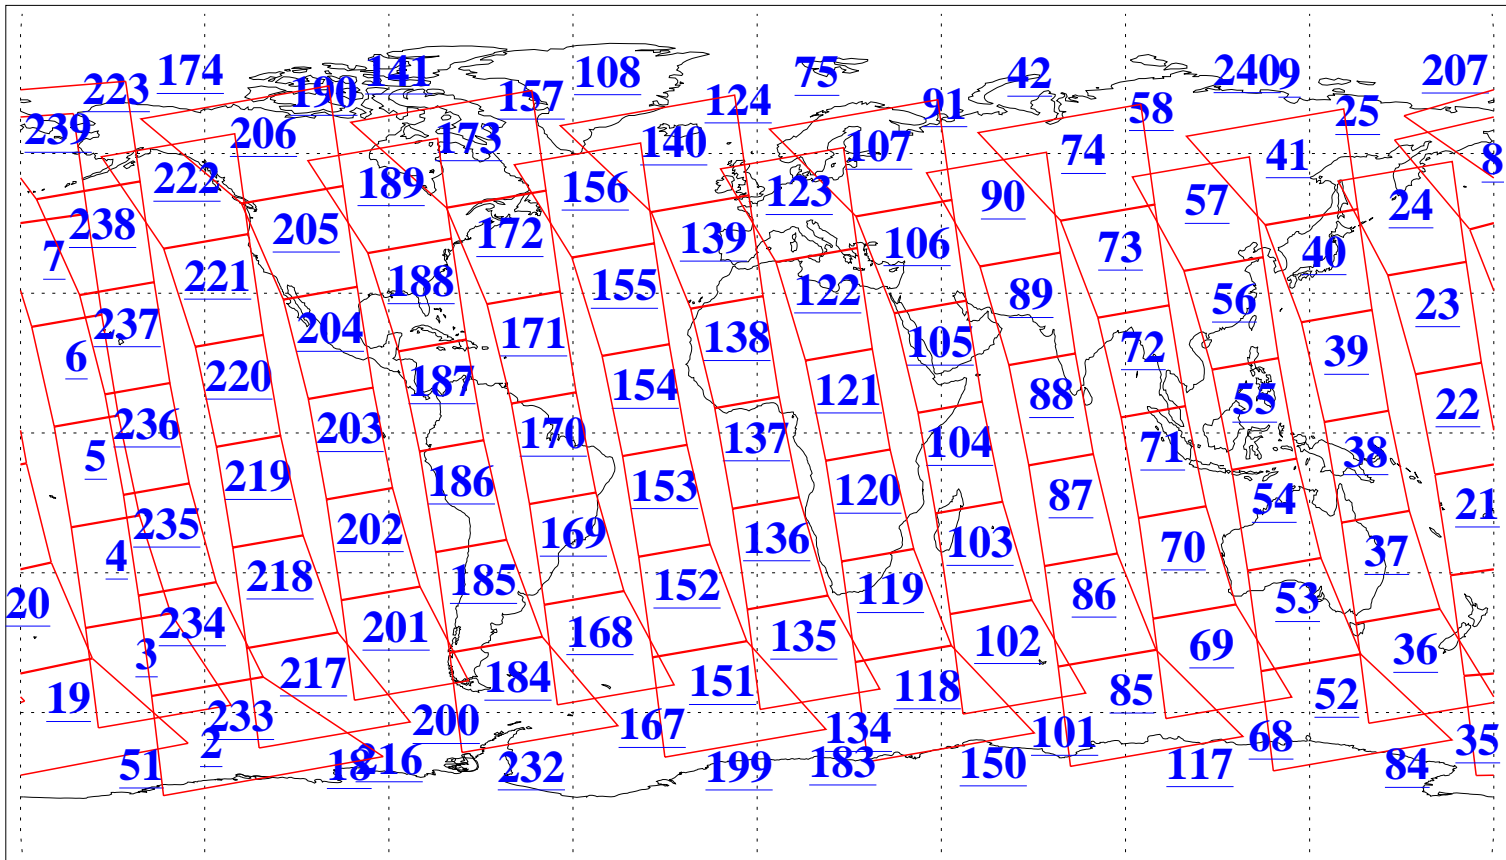

L1B Availability  
 AMSU Granules: 240  
 HSB Granules: 0  
 AIRS Granules: 239

13 Oct 2022  
 DoY 286  
 Aqua Day 7467  
 Granules: 1 to 120

Granules: 121 to 240

Legend: AMSU Available, HSB Available, AIRS Available

L1B Availability  
 AMSU Granules: 240  
 HSB Granules: 0  
 AIRS Granules: 239

13 Oct 2022  
 DoY 286  
 Aqua Day 7467

Ascending Granules

Descending Granules

Legend: AMSU Available, HSB Available, AIRS Available

L1B Availability  
 AMSU Granules: 240  
 HSB Granules: 0  
 AIRS Granules: 239

13 Oct 2022  
 DoY 286  
 Aqua Day 7467

Northern Hemisphere Granules

Southern Hemisphere Granules

Legend: AMSU Available, HSB Available, **AIRS Available**