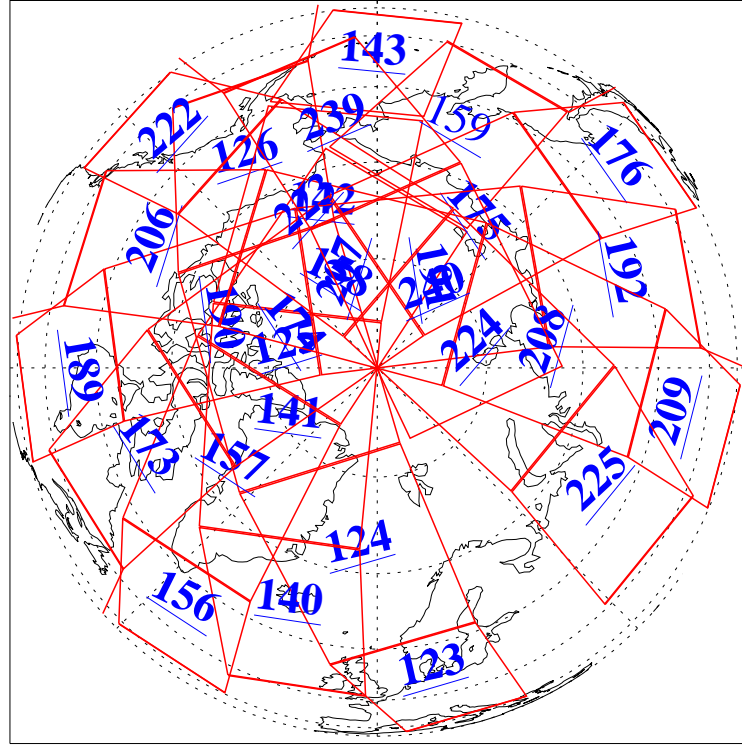

L1B Availability  
 AMSU Granules: 240  
 HSB Granules: 0  
 AIRS Granules: 239

13 Oct 2022  
 DoY 286  
 Aqua Day 7467

Ascending Granules

Descending Granules

Legend: AMSU Available, HSB Available, AIRS Available

L1B Availability  
 AMSU Granules: 240  
 HSB Granules: 0  
 AIRS Granules: 239

13 Oct 2022  
 DoY 286  
 Aqua Day 7467

Northern Hemisphere Granules

Southern Hemisphere Granules

Legend: AMSU Available, HSB Available, **AIRS Available**