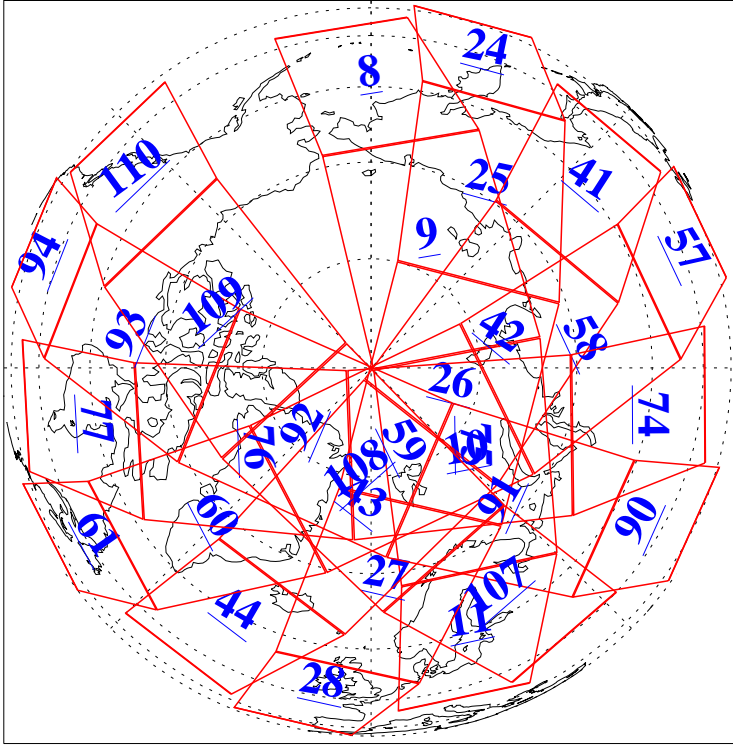

L1B Availability  
 AMSU Granules: 240  
 HSB Granules: 0  
 AIRS Granules: 239

13 Oct 2022  
 DoY 286  
 Aqua Day 7467  
 Granules: 1 to 120

Granules: 121 to 240

Legend: AMSU Available, HSB Available, AIRS Available

L1B Availability  
 AMSU Granules: 240  
 HSB Granules: 0  
 AIRS Granules: 239

13 Oct 2022  
 DoY 286  
 Aqua Day 7467

Ascending Granules

Descending Granules

Legend: AMSU Available, HSB Available, AIRS Available

L1B Availability  
 AMSU Granules: 240  
 HSB Granules: 0  
 AIRS Granules: 239

13 Oct 2022  
 DoY 286  
 Aqua Day 7467

Northern Hemisphere Granules

Southern Hemisphere Granules

Legend: AMSU Available, HSB Available, **AIRS Available**