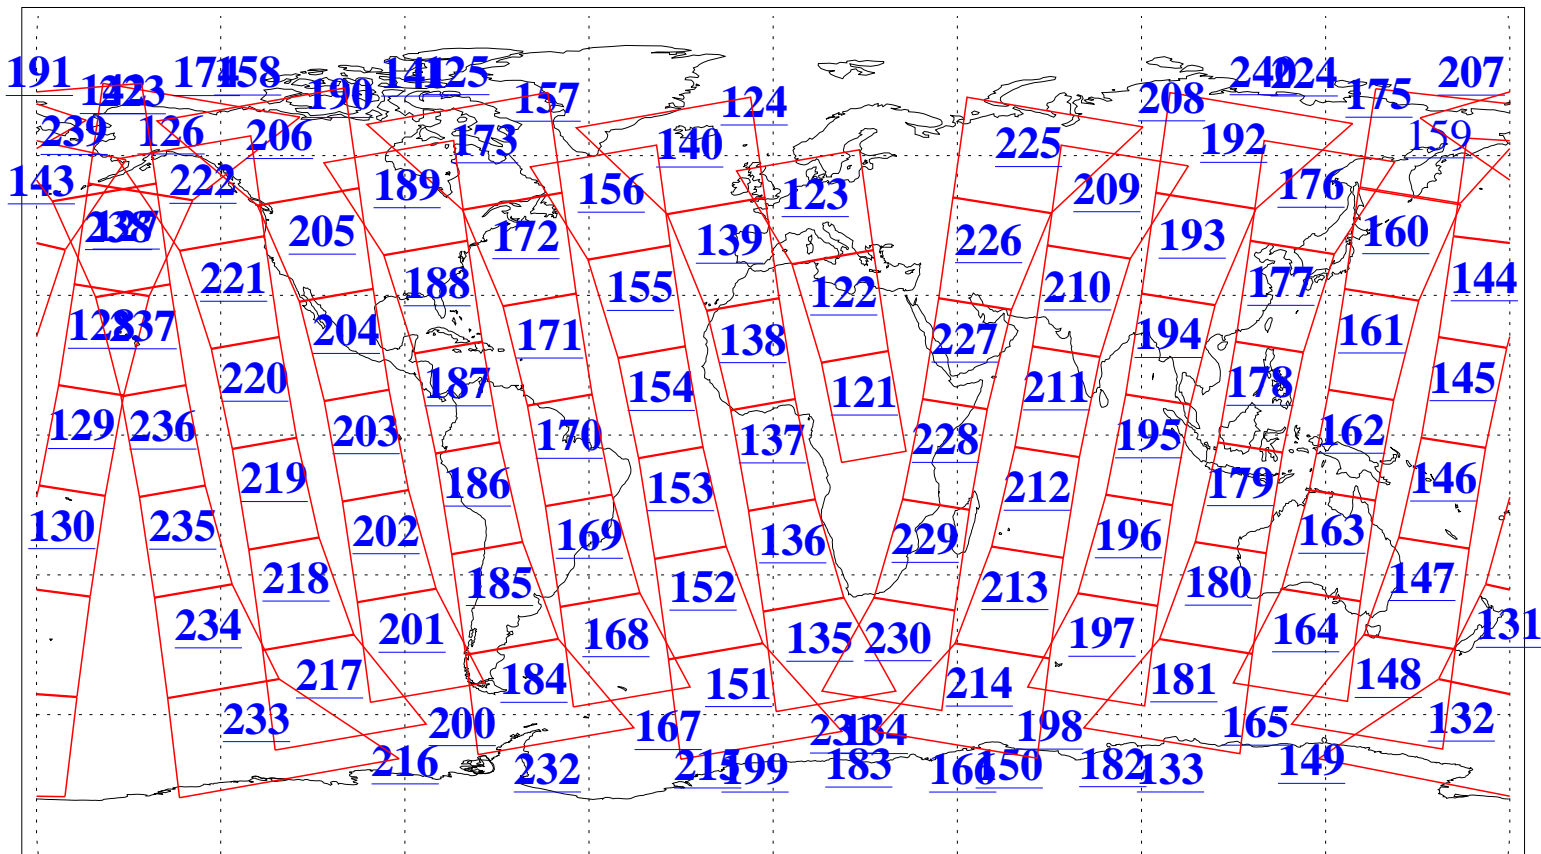

L1B Availability  
 AMSU Granules: 240  
 HSB Granules: 0  
 AIRS Granules: 239

13 Oct 2022  
 DoY 286  
 Aqua Day 7467  
 Granules: 1 to 120

Granules: 121 to 240

Legend: AMSU Available, HSB Available, AIRS Available

L1B Availability  
 AMSU Granules: 240  
 HSB Granules: 0  
 AIRS Granules: 239

13 Oct 2022  
 DoY 286  
 Aqua Day 7467

Ascending Granules

Descending Granules

Legend: AMSU Available, HSB Available, AIRS Available

L1B Availability  
 AMSU Granules: 240  
 HSB Granules: 0  
 AIRS Granules: 239

13 Oct 2022  
 DoY 286  
 Aqua Day 7467

Northern Hemisphere Granules

Southern Hemisphere Granules

Legend: AMSU Available, HSB Available, **AIRS Available**