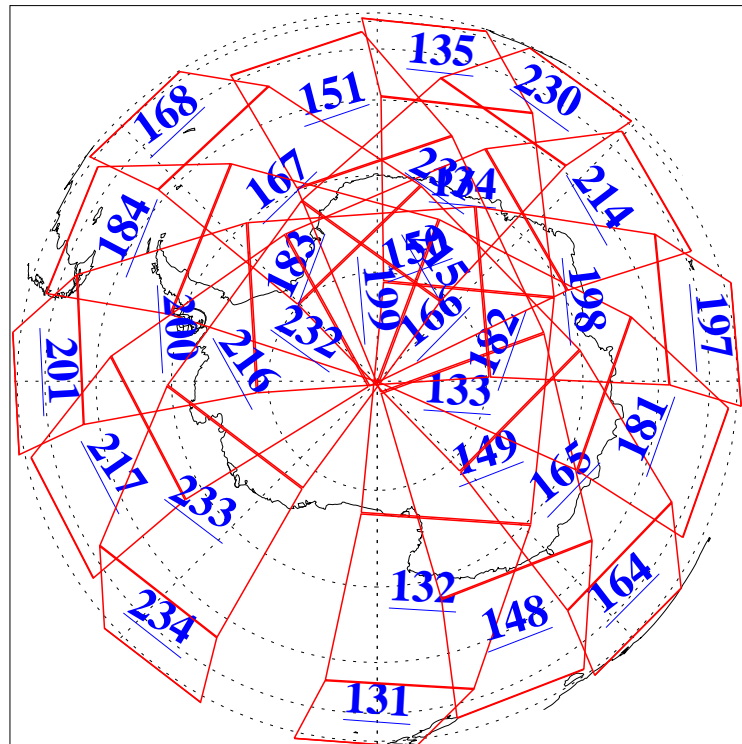

L1B Availability  
 AMSU Granules: 240  
 HSB Granules: 0  
 AIRS Granules: 239

13 Oct 2022  
 DoY 286  
 Aqua Day 7467

Ascending Granules

Descending Granules

Legend: AMSU Available, HSB Available, AIRS Available

L1B Availability  
 AMSU Granules: 240  
 HSB Granules: 0  
 AIRS Granules: 239

13 Oct 2022  
 DoY 286  
 Aqua Day 7467

Northern Hemisphere Granules

Southern Hemisphere Granules

Legend: AMSU Available, HSB Available, **AIRS Available**