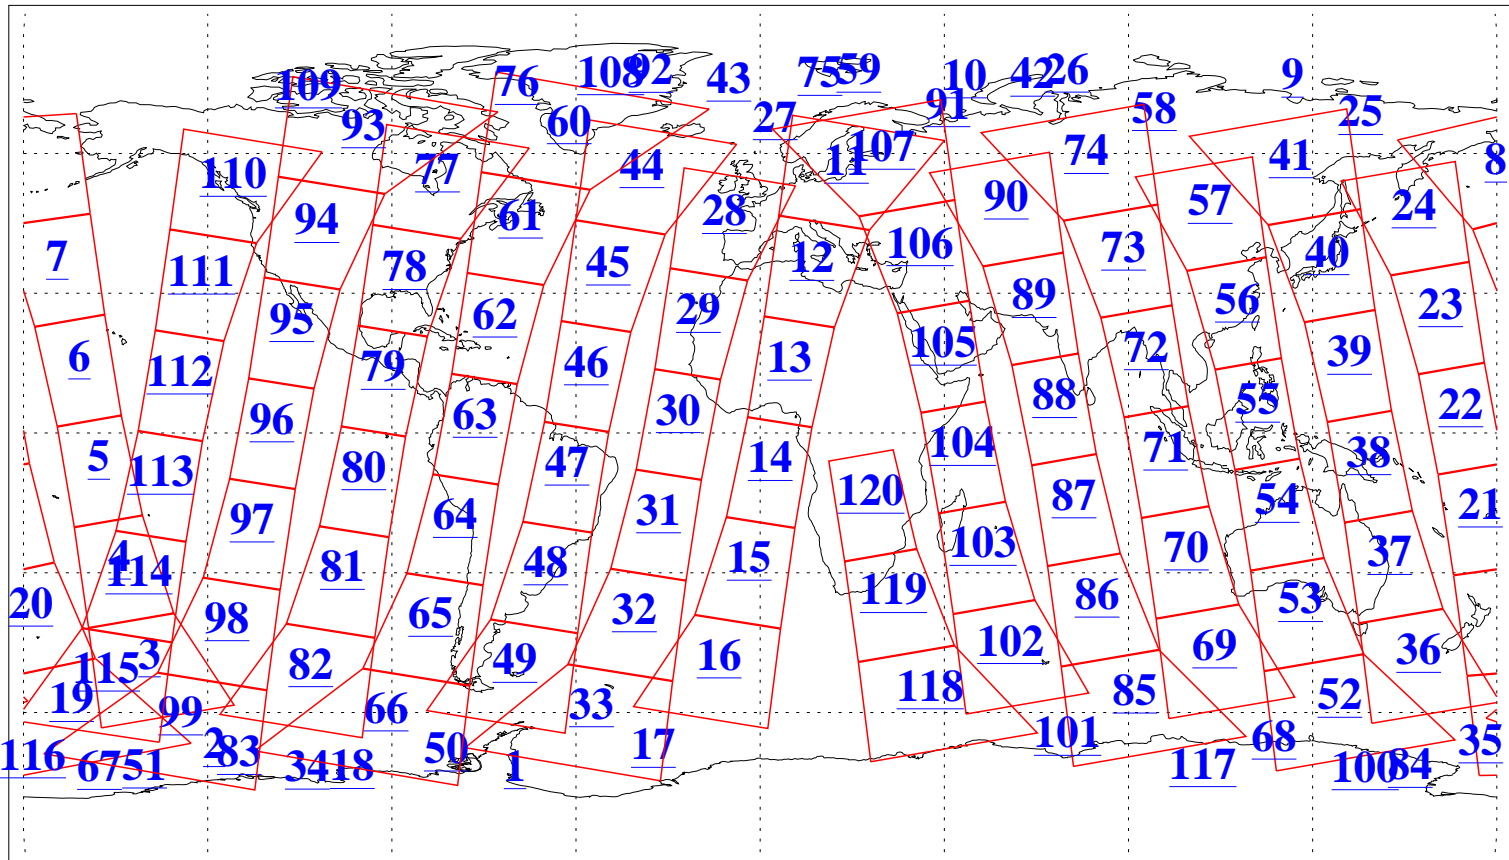

L1B Availability  
 AMSU Granules: 240  
 HSB Granules: 0  
 AIRS Granules: 239

13 Oct 2022  
 DoY 286  
 Aqua Day 7467  
 Granules: 1 to 120

Granules: 121 to 240

Legend: AMSU Available, HSB Available, AIRS Available

L1B Availability  
 AMSU Granules: 240  
 HSB Granules: 0  
 AIRS Granules: 239

13 Oct 2022  
 DoY 286  
 Aqua Day 7467

Ascending Granules

Descending Granules

Legend: AMSU Available, HSB Available, AIRS Available

L1B Availability  
 AMSU Granules: 240  
 HSB Granules: 0  
 AIRS Granules: 239

13 Oct 2022  
 DoY 286  
 Aqua Day 7467

Northern Hemisphere Granules

Southern Hemisphere Granules

Legend: AMSU Available, HSB Available, **AIRS Available**