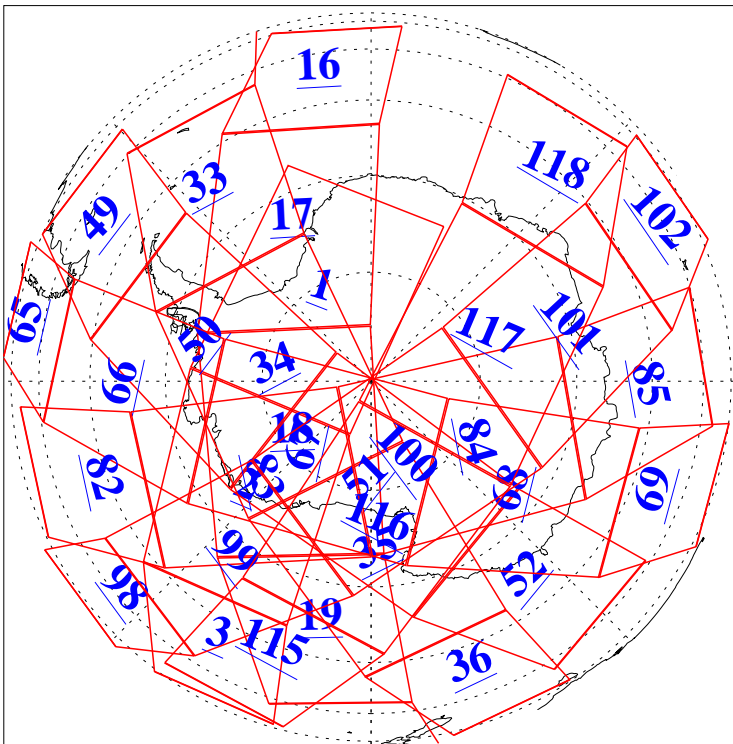

L1B Availability  
 AMSU Granules: 240  
 HSB Granules: 0  
 AIRS Granules: 239

13 Oct 2022  
 DoY 286  
 Aqua Day 7467  
 Granules: 1 to 120

Granules: 121 to 240

Legend: AMSU Available, HSB Available, AIRS Available

L1B Availability  
 AMSU Granules: 240  
 HSB Granules: 0  
 AIRS Granules: 239

13 Oct 2022  
 DoY 286  
 Aqua Day 7467

Ascending Granules

Descending Granules

Legend: AMSU Available, HSB Available, AIRS Available

L1B Availability  
 AMSU Granules: 240  
 HSB Granules: 0  
 AIRS Granules: 239

13 Oct 2022  
 DoY 286  
 Aqua Day 7467

Northern Hemisphere Granules

Southern Hemisphere Granules

Legend: AMSU Available, HSB Available, **AIRS Available**