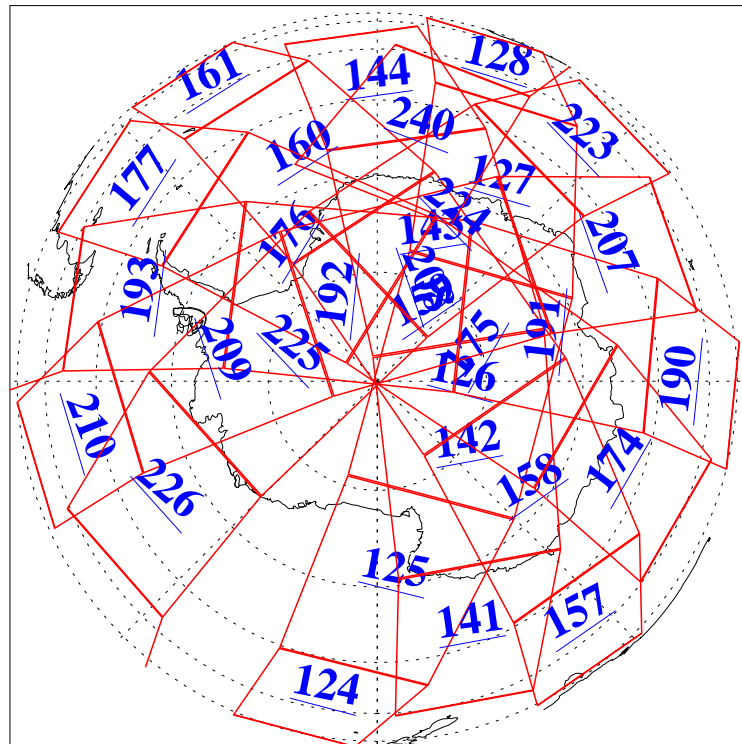

L1B Availability
 AMSU Granules: 239
 HSB Granules: 0
 AIRS Granules: 240

12 Oct 2022
 DoY 285
 Aqua Day 7466
 Granules: 1 to 120

Granules: 121 to 240

Legend: AMSU Available, HSB Available, AIRS Available

L1B Availability
 AMSU Granules: 239
 HSB Granules: 0
 AIRS Granules: 240

12 Oct 2022
 DoY 285
 Aqua Day 7466

Ascending Granules

Descending Granules

Legend: AMSU Available, HSB Available, AIRS Available

L1B Availability
 AMSU Granules: 239
 HSB Granules: 0
 AIRS Granules: 240

12 Oct 2022
 DoY 285
 Aqua Day 7466

Northern Hemisphere Granules

Southern Hemisphere Granules

Legend: AMSU Available, HSB Available, **AIRS Available**