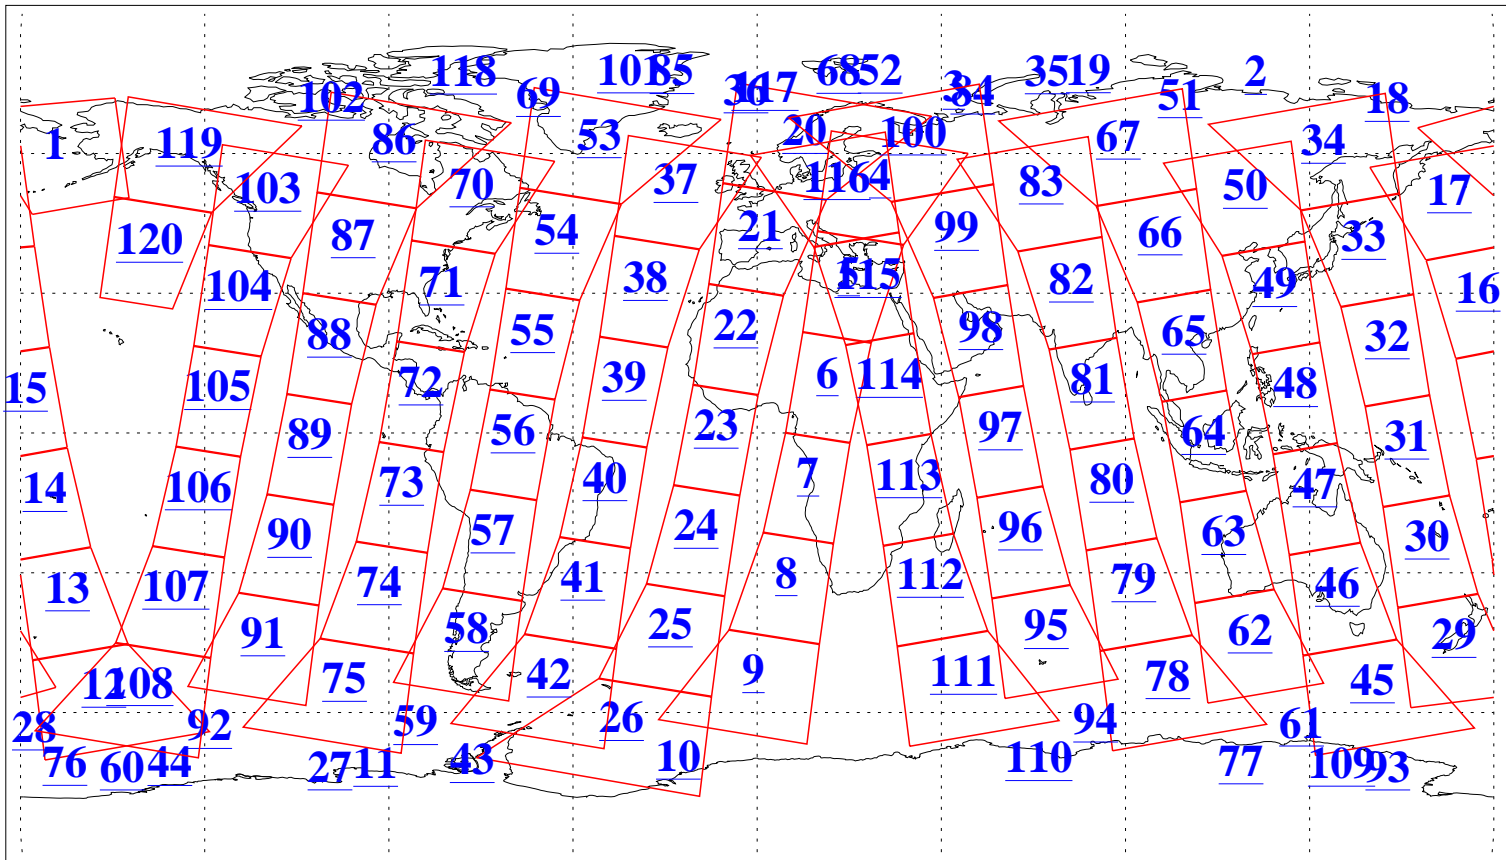

L1B Availability
 AMSU Granules: 239
 HSB Granules: 0
 AIRS Granules: 240

12 Oct 2022
 DoY 285
 Aqua Day 7466
 Granules: 1 to 120

Granules: 121 to 240

Legend: AMSU Available, HSB Available, AIRS Available

L1B Availability
 AMSU Granules: 239
 HSB Granules: 0
 AIRS Granules: 240

12 Oct 2022
 DoY 285
 Aqua Day 7466

Ascending Granules

Descending Granules

Legend: AMSU Available, HSB Available, AIRS Available

L1B Availability
 AMSU Granules: 239
 HSB Granules: 0
 AIRS Granules: 240

12 Oct 2022
 DoY 285
 Aqua Day 7466

Northern Hemisphere Granules

Southern Hemisphere Granules

Legend: AMSU Available, HSB Available, **AIRS Available**