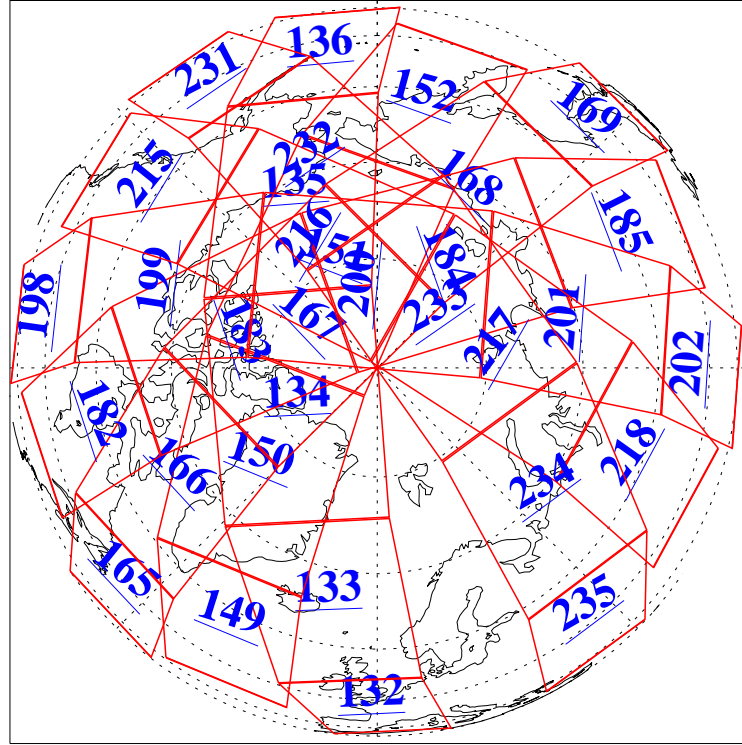

L1B Availability
 AMSU Granules: 239
 HSB Granules: 0
 AIRS Granules: 240

12 Oct 2022
 DoY 285
 Aqua Day 7466

Ascending Granules

Descending Granules

Legend: AMSU Available, HSB Available, AIRS Available

L1B Availability
 AMSU Granules: 239
 HSB Granules: 0
 AIRS Granules: 240

12 Oct 2022
 DoY 285
 Aqua Day 7466

Northern Hemisphere Granules

Southern Hemisphere Granules

Legend: AMSU Available, HSB Available, **AIRS Available**