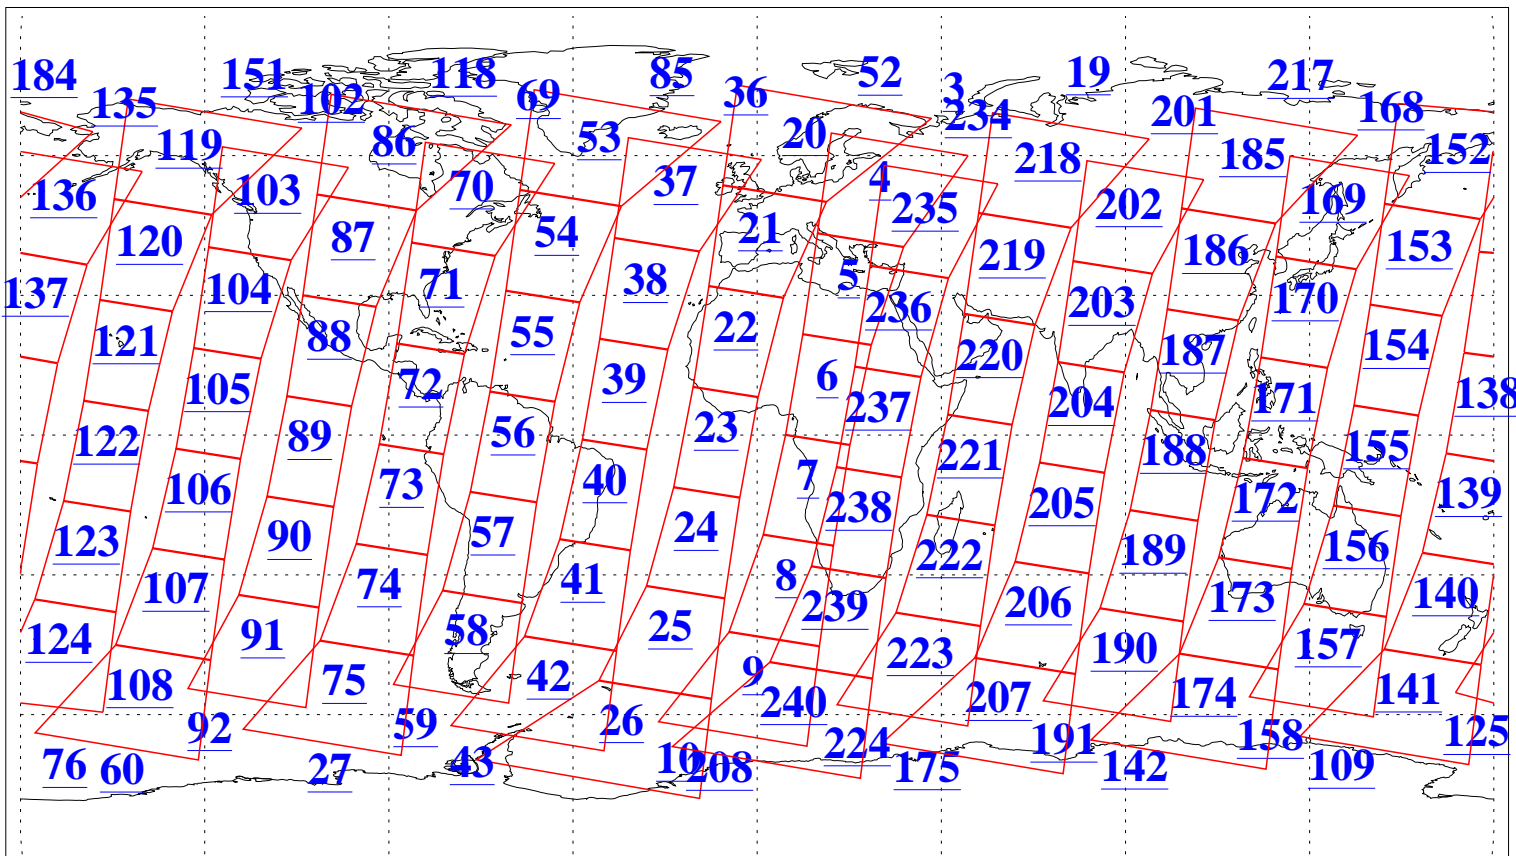

L1B Availability
 AMSU Granules: 239
 HSB Granules: 0
 AIRS Granules: 240

12 Oct 2022
 DoY 285
 Aqua Day 7466
 Granules: 1 to 120

Granules: 121 to 240

Legend: AMSU Available, HSB Available, AIRS Available

L1B Availability
 AMSU Granules: 239
 HSB Granules: 0
 AIRS Granules: 240

12 Oct 2022
 DoY 285
 Aqua Day 7466

Ascending Granules

Descending Granules

Legend: AMSU Available, HSB Available, AIRS Available

L1B Availability
 AMSU Granules: 239
 HSB Granules: 0
 AIRS Granules: 240

12 Oct 2022
 DoY 285
 Aqua Day 7466

Northern Hemisphere Granules

Southern Hemisphere Granules

Legend: AMSU Available, HSB Available, **AIRS Available**