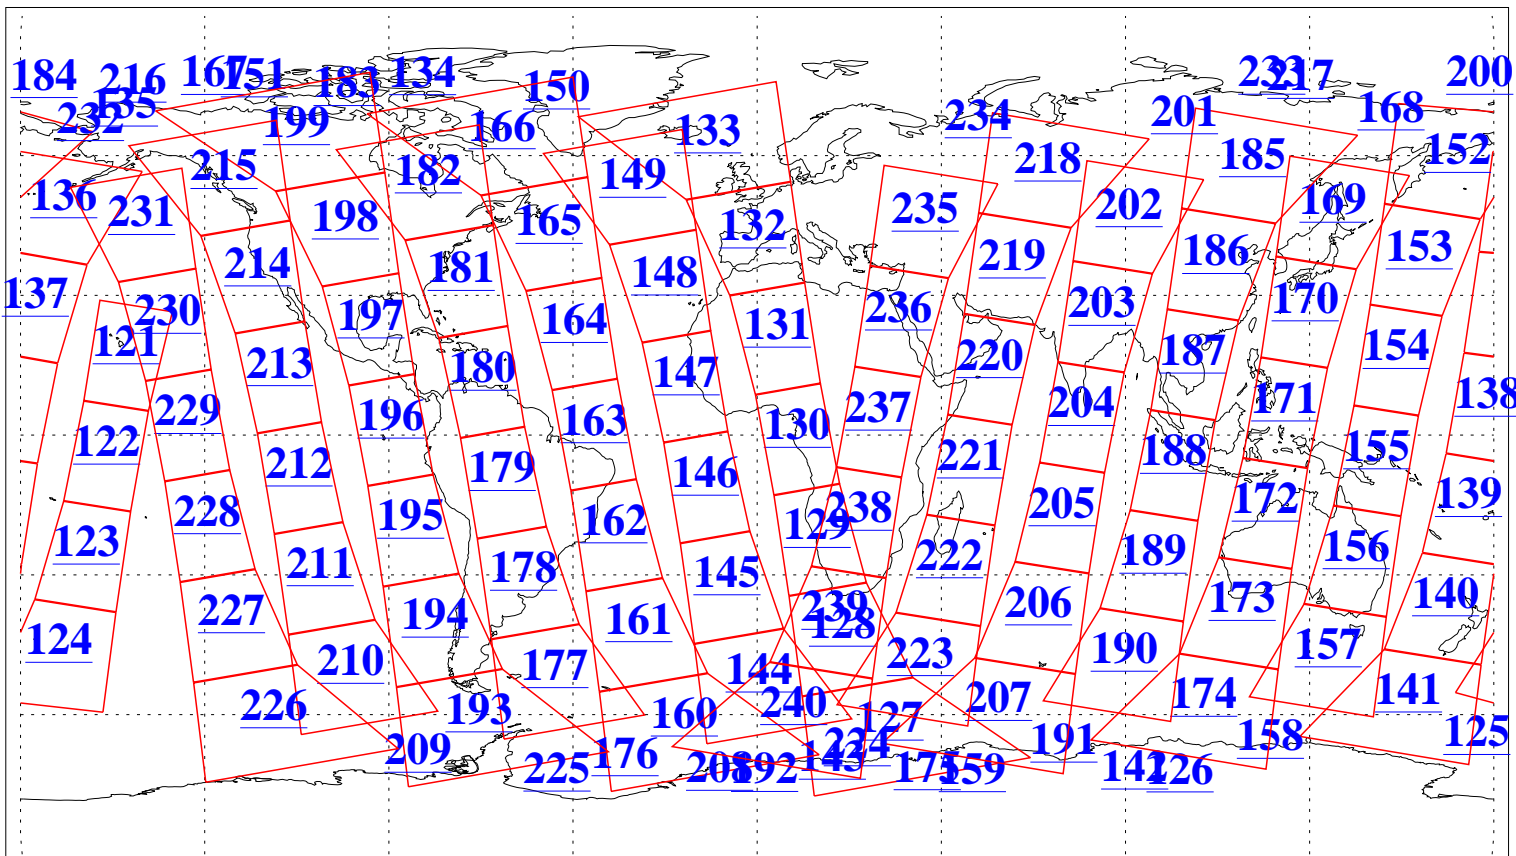

L1B Availability
 AMSU Granules: 239
 HSB Granules: 0
 AIRS Granules: 240

12 Oct 2022
 DoY 285
 Aqua Day 7466
 Granules: 1 to 120

Granules: 121 to 240

Legend: AMSU Available, HSB Available, AIRS Available

L1B Availability
 AMSU Granules: 239
 HSB Granules: 0
 AIRS Granules: 240

12 Oct 2022
 DoY 285
 Aqua Day 7466

Ascending Granules

Descending Granules

Legend: AMSU Available, HSB Available, AIRS Available

L1B Availability
 AMSU Granules: 239
 HSB Granules: 0
 AIRS Granules: 240

12 Oct 2022
 DoY 285
 Aqua Day 7466

Northern Hemisphere Granules

Southern Hemisphere Granules

Legend: AMSU Available, HSB Available, **AIRS Available**