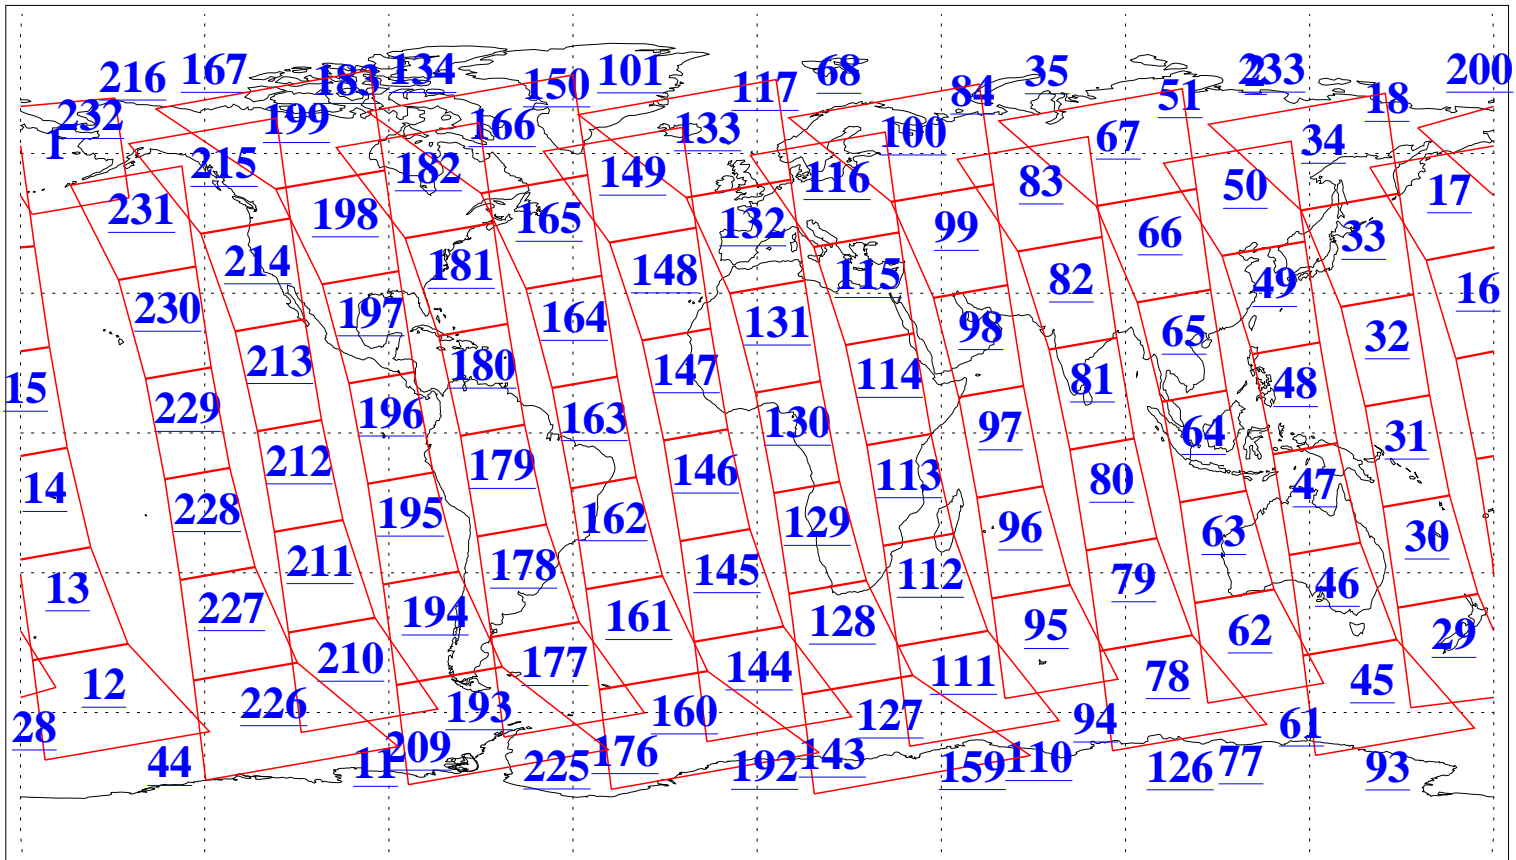

L1B Availability
 AMSU Granules: 239
 HSB Granules: 0
 AIRS Granules: 240

12 Oct 2022
 DoY 285
 Aqua Day 7466
 Granules: 1 to 120

Granules: 121 to 240

Legend: AMSU Available, HSB Available, AIRS Available

L1B Availability
 AMSU Granules: 239
 HSB Granules: 0
 AIRS Granules: 240

12 Oct 2022
 DoY 285
 Aqua Day 7466

Ascending Granules

Descending Granules

Legend: AMSU Available, HSB Available, AIRS Available

L1B Availability
 AMSU Granules: 239
 HSB Granules: 0
 AIRS Granules: 240

12 Oct 2022
 DoY 285
 Aqua Day 7466

Northern Hemisphere Granules

Southern Hemisphere Granules

Legend: AMSU Available, HSB Available, **AIRS Available**