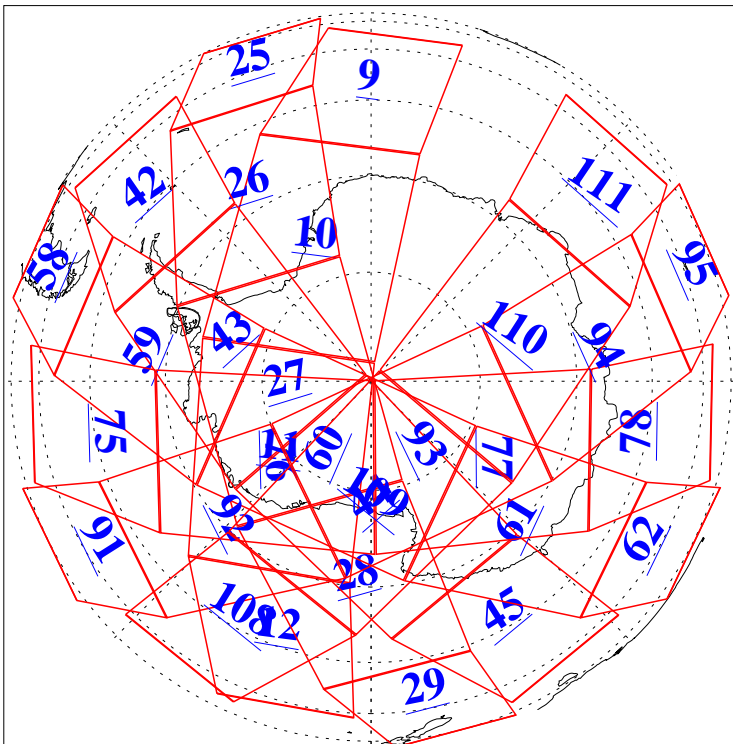

L1B Availability
 AMSU Granules: 239
 HSB Granules: 0
 AIRS Granules: 240

12 Oct 2022
 DoY 285
 Aqua Day 7466
 Granules: 1 to 120

Granules: 121 to 240

Legend: AMSU Available, HSB Available, AIRS Available

L1B Availability
 AMSU Granules: 239
 HSB Granules: 0
 AIRS Granules: 240

12 Oct 2022
 DoY 285
 Aqua Day 7466

Ascending Granules

Descending Granules

Legend: AMSU Available, HSB Available, AIRS Available

L1B Availability
 AMSU Granules: 239
 HSB Granules: 0
 AIRS Granules: 240

12 Oct 2022
 DoY 285
 Aqua Day 7466

Northern Hemisphere Granules

Southern Hemisphere Granules

Legend: AMSU Available, HSB Available, **AIRS Available**