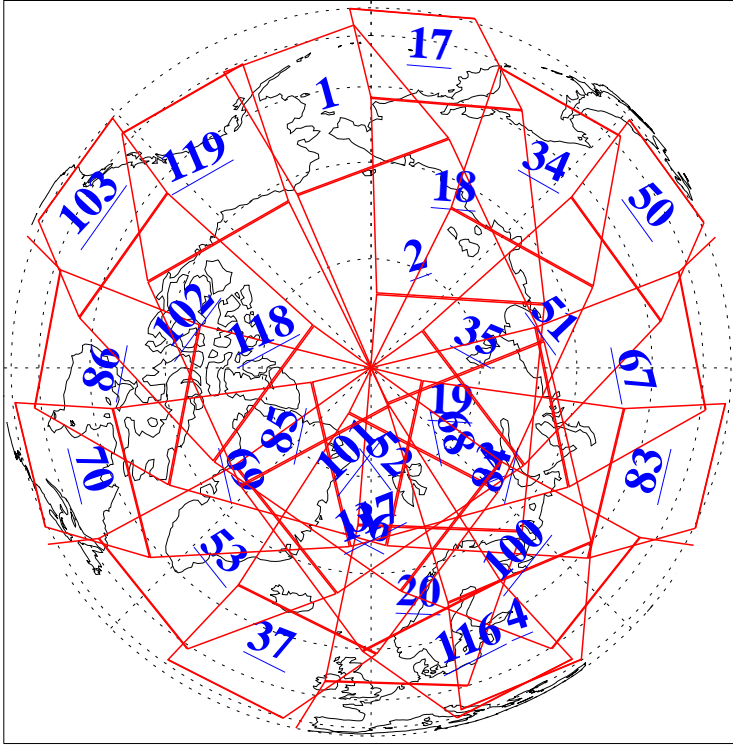

L1B Availability
 AMSU Granules: 239
 HSB Granules: 0
 AIRS Granules: 240

12 Oct 2022
 DoY 285
 Aqua Day 7466
 Granules: 1 to 120

Granules: 121 to 240

Legend: AMSU Available, HSB Available, AIRS Available

L1B Availability
 AMSU Granules: 239
 HSB Granules: 0
 AIRS Granules: 240

12 Oct 2022
 DoY 285
 Aqua Day 7466

Ascending Granules

Descending Granules

Legend: AMSU Available, HSB Available, AIRS Available

L1B Availability
 AMSU Granules: 239
 HSB Granules: 0
 AIRS Granules: 240

12 Oct 2022
 DoY 285
 Aqua Day 7466

Northern Hemisphere Granules

Southern Hemisphere Granules

Legend: AMSU Available, HSB Available, **AIRS Available**