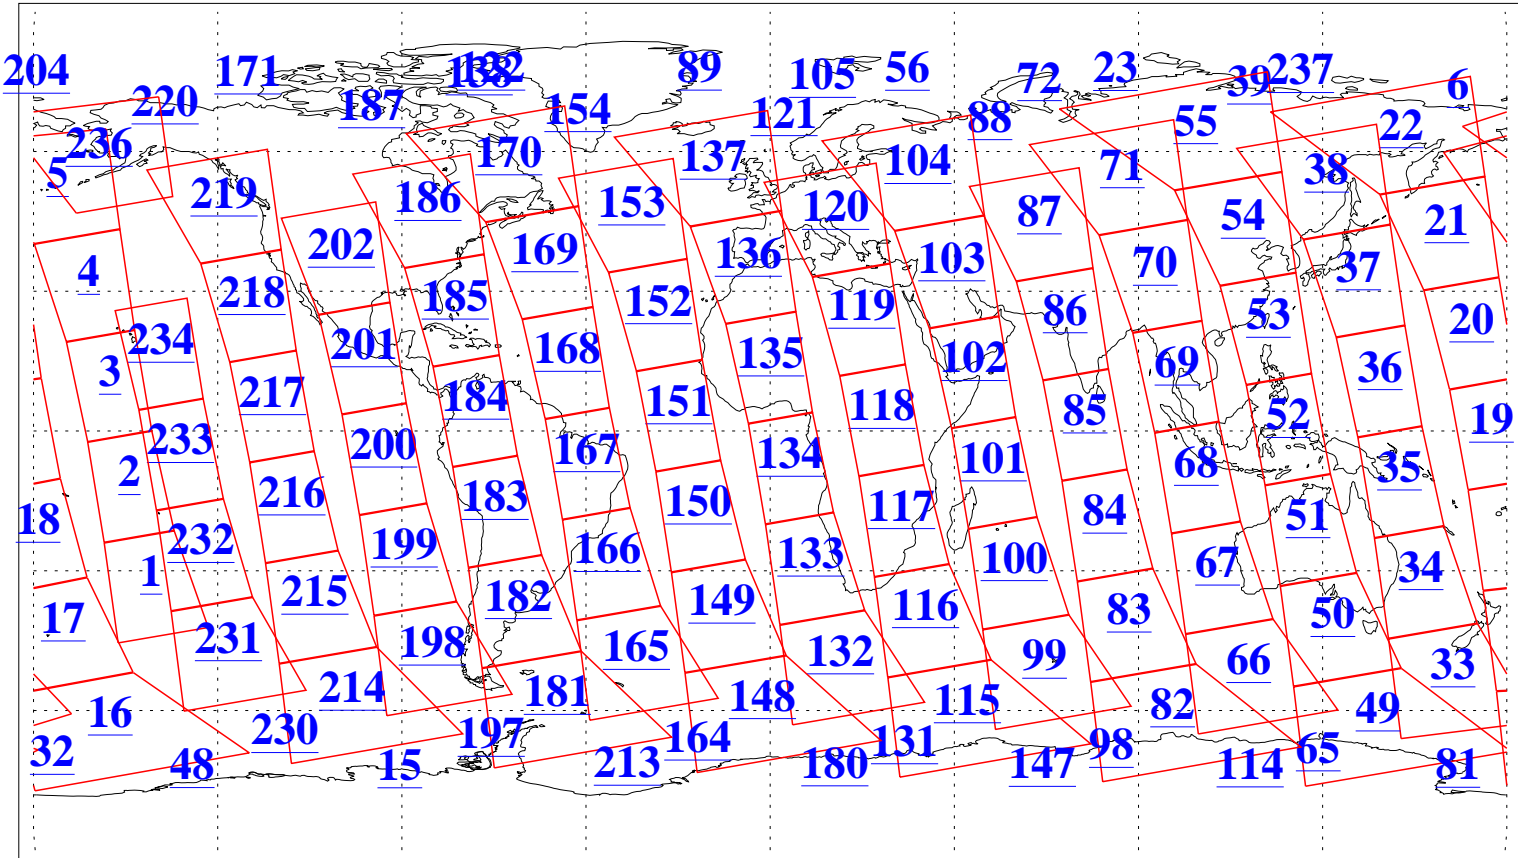

L1B Availability
AMSU Granules: 238
HSB Granules: 0
AIRS Granules: 238

8 Oct 2022
DoY 281
Aqua Day 7462
Granules: 1 to 120

Granules: 121 to 240

Legend: AMSU Available, HSB Available, AIRS Available

L1B Availability
 AMSU Granules: 238
 HSB Granules: 0
 AIRS Granules: 238

8 Oct 2022
 DoY 281
 Aqua Day 7462

Ascending Granules

Descending Granules

Legend: AMSU Available, HSB Available, AIRS Available

L1B Availability
 AMSU Granules: 238
 HSB Granules: 0
 AIRS Granules: 238

8 Oct 2022
 DoY 281
 Aqua Day 7462

Northern Hemisphere Granules

Southern Hemisphere Granules

Legend: AMSU Available, HSB Available, **AIRS Available**