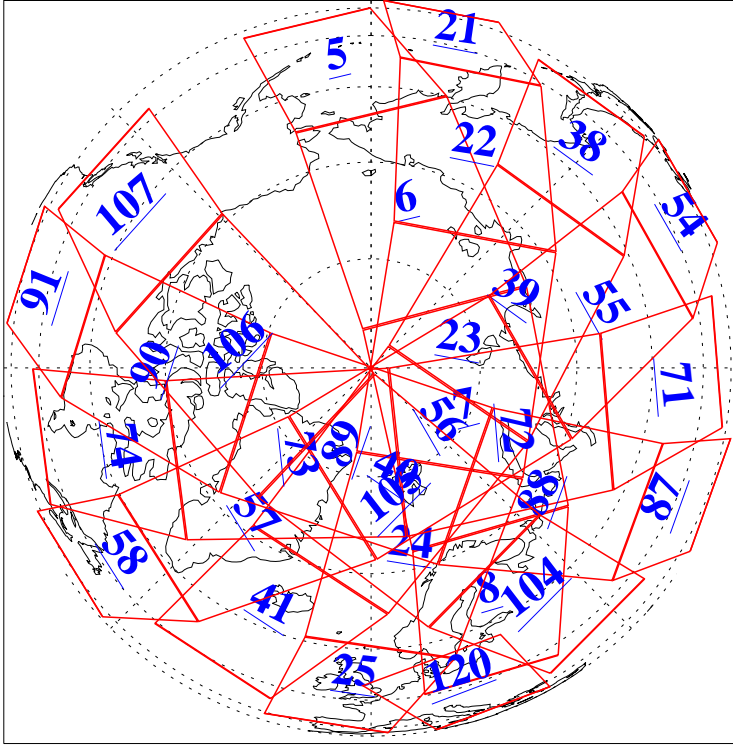

L1B Availability
AMSU Granules: 238
HSB Granules: 0
AIRS Granules: 238

8 Oct 2022
DoY 281
Aqua Day 7462
Granules: 1 to 120

Granules: 121 to 240

Legend: AMSU Available, HSB Available, AIRS Available

L1B Availability
 AMSU Granules: 238
 HSB Granules: 0
 AIRS Granules: 238

8 Oct 2022
 DoY 281
 Aqua Day 7462

Ascending Granules

Descending Granules

Legend: AMSU Available, HSB Available, AIRS Available

L1B Availability
 AMSU Granules: 238
 HSB Granules: 0
 AIRS Granules: 238

8 Oct 2022
 DoY 281
 Aqua Day 7462

Northern Hemisphere Granules

Southern Hemisphere Granules

Legend: AMSU Available, HSB Available, **AIRS Available**