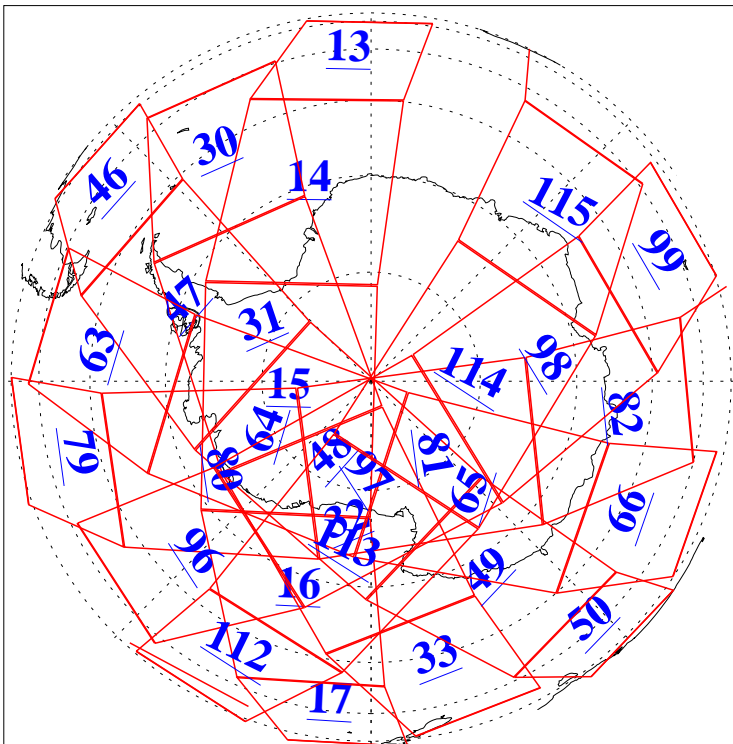

L1B Availability
AMSU Granules: 238
HSB Granules: 0
AIRS Granules: 238

8 Oct 2022
DoY 281
Aqua Day 7462
Granules: 1 to 120

Granules: 121 to 240

Legend: AMSU Available, HSB Available, AIRS Available

L1B Availability
 AMSU Granules: 238
 HSB Granules: 0
 AIRS Granules: 238

8 Oct 2022
 DoY 281
 Aqua Day 7462

Ascending Granules

Descending Granules

Legend: AMSU Available, HSB Available, AIRS Available

L1B Availability
 AMSU Granules: 238
 HSB Granules: 0
 AIRS Granules: 238

8 Oct 2022
 DoY 281
 Aqua Day 7462

Northern Hemisphere Granules

Southern Hemisphere Granules

Legend: AMSU Available, HSB Available, **AIRS Available**