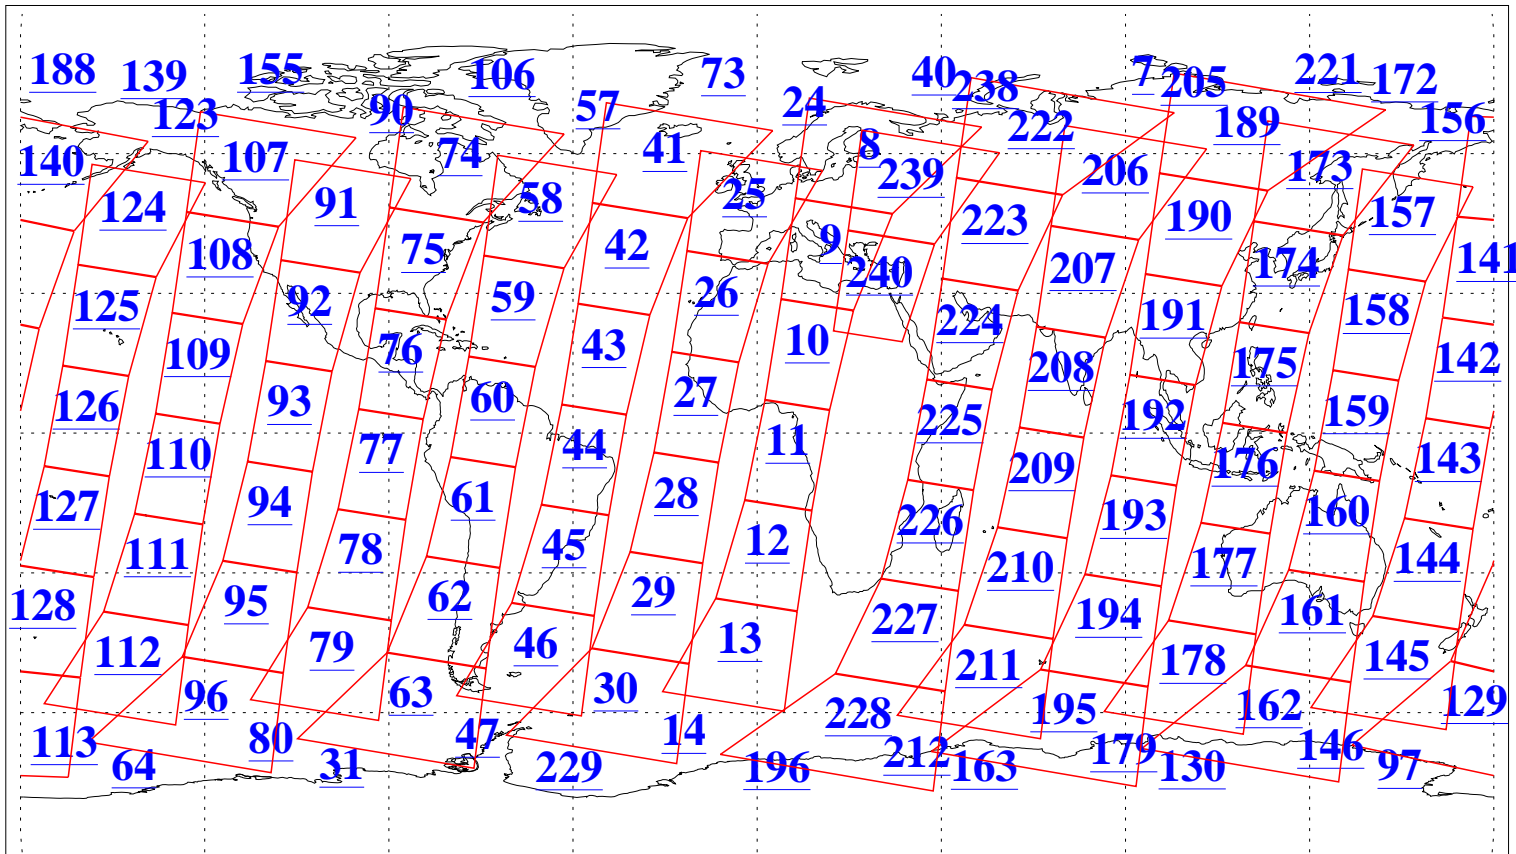

L1B Availability
AMSU Granules: 238
HSB Granules: 0
AIRS Granules: 238

8 Oct 2022
DoY 281
Aqua Day 7462
Granules: 1 to 120

Granules: 121 to 240

Legend: AMSU Available, HSB Available, AIRS Available

L1B Availability
 AMSU Granules: 238
 HSB Granules: 0
 AIRS Granules: 238

8 Oct 2022
 DoY 281
 Aqua Day 7462

Ascending Granules

Descending Granules

Legend: AMSU Available, HSB Available, AIRS Available

L1B Availability
 AMSU Granules: 238
 HSB Granules: 0
 AIRS Granules: 238

8 Oct 2022
 DoY 281
 Aqua Day 7462

Northern Hemisphere Granules

Southern Hemisphere Granules

Legend: AMSU Available, HSB Available, **AIRS Available**