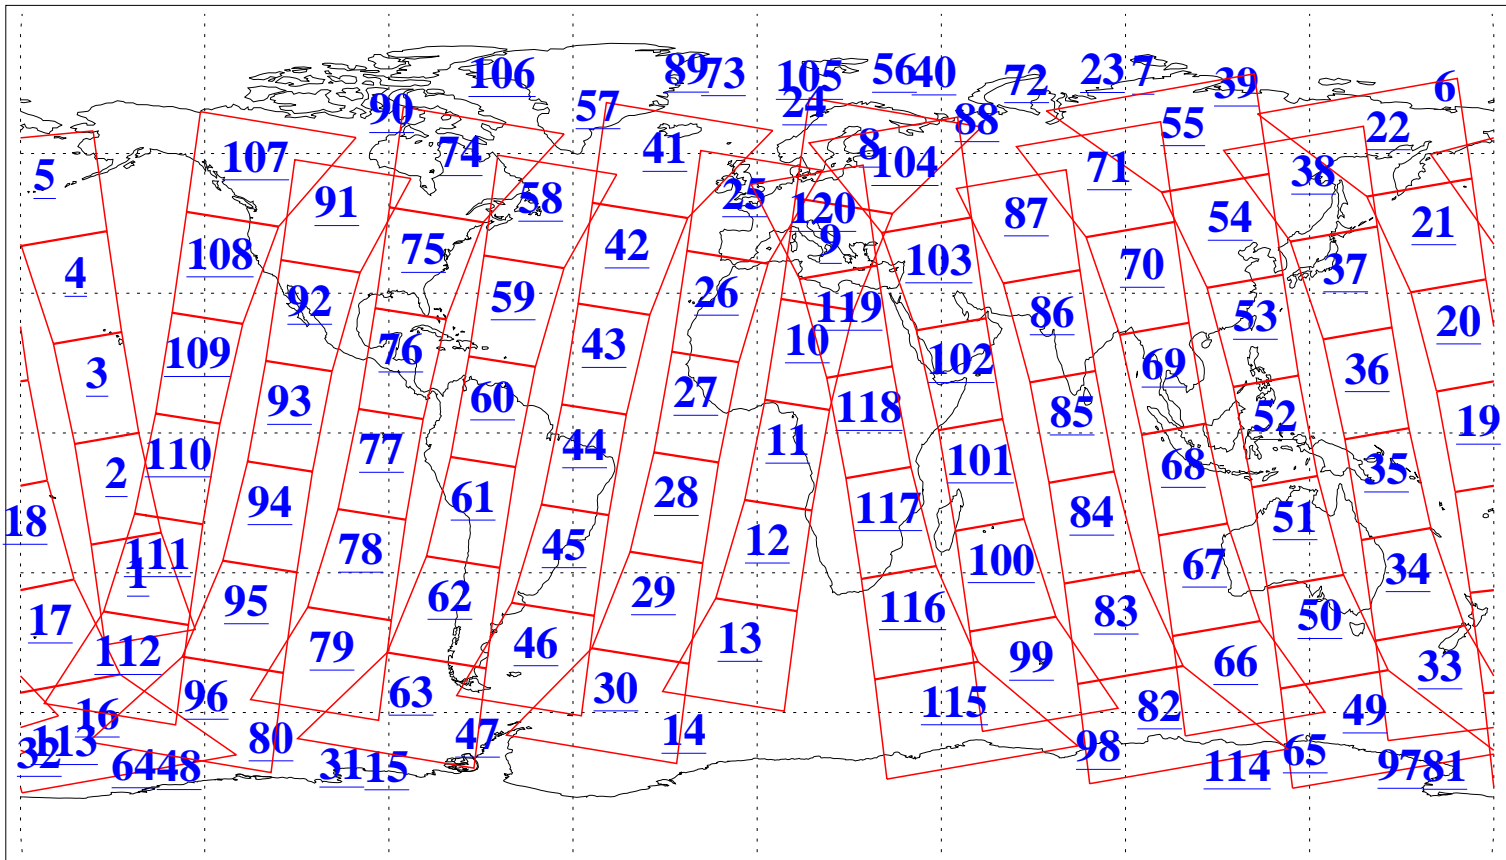

L1B Availability
AMSU Granules: 238
HSB Granules: 0
AIRS Granules: 238

8 Oct 2022
DoY 281
Aqua Day 7462
Granules: 1 to 120

Granules: 121 to 240

Legend: AMSU Available, HSB Available, AIRS Available

L1B Availability
 AMSU Granules: 238
 HSB Granules: 0
 AIRS Granules: 238

8 Oct 2022
 DoY 281
 Aqua Day 7462

Ascending Granules

Descending Granules

Legend: AMSU Available, HSB Available, AIRS Available

L1B Availability
 AMSU Granules: 238
 HSB Granules: 0
 AIRS Granules: 238

8 Oct 2022
 DoY 281
 Aqua Day 7462

Northern Hemisphere Granules

Southern Hemisphere Granules

Legend: AMSU Available, HSB Available, **AIRS Available**