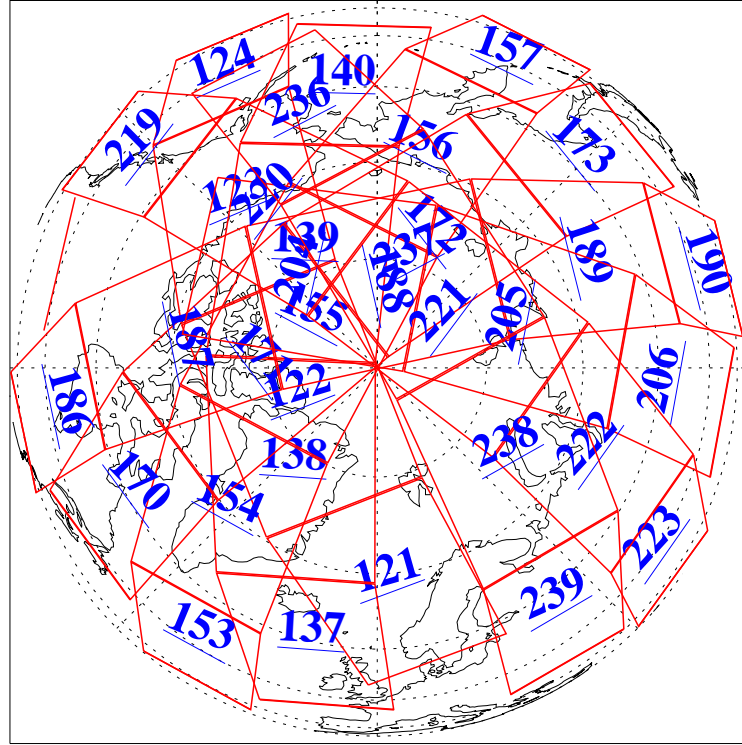

8 Oct 2022
 DoY 281
 Aqua Day 7462

Ascending Granules

Descending Granules

Legend: AMSU Available, HSB Available, AIRS Available

L1B Availability
 AMSU Granules: 238
 HSB Granules: 0
 AIRS Granules: 238

8 Oct 2022
 DoY 281
 Aqua Day 7462

Northern Hemisphere Granules

Southern Hemisphere Granules

Legend: AMSU Available, HSB Available, **AIRS Available**