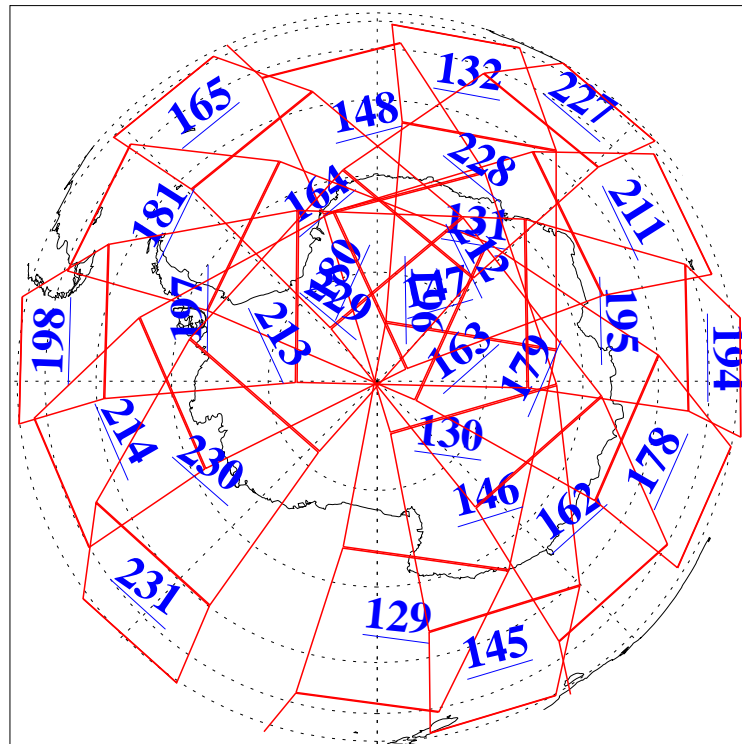

8 Oct 2022
 DoY 281
 Aqua Day 7462

Ascending Granules

Descending Granules

Legend: AMSU Available, HSB Available, AIRS Available

L1B Availability
 AMSU Granules: 238
 HSB Granules: 0
 AIRS Granules: 238

8 Oct 2022
 DoY 281
 Aqua Day 7462

Northern Hemisphere Granules

Southern Hemisphere Granules

Legend: AMSU Available, HSB Available, **AIRS Available**