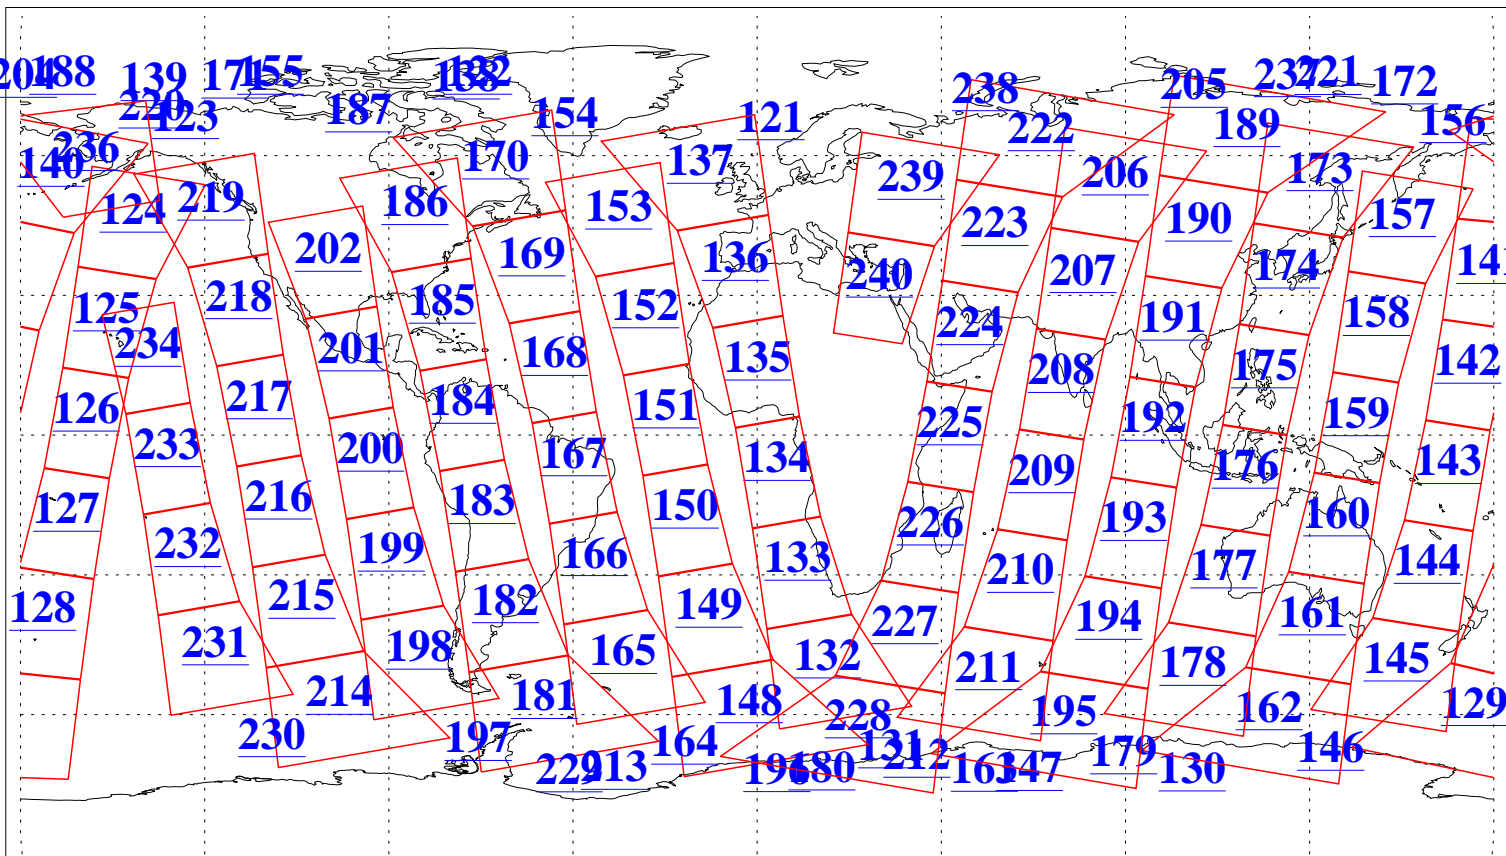

L1B Availability
AMSU Granules: 238
HSB Granules: 0
AIRS Granules: 238

8 Oct 2022
DoY 281
Aqua Day 7462
Granules: 1 to 120

Granules: 121 to 240

Legend: AMSU Available, HSB Available, AIRS Available

L1B Availability
 AMSU Granules: 238
 HSB Granules: 0
 AIRS Granules: 238

8 Oct 2022
 DoY 281
 Aqua Day 7462

Ascending Granules

Descending Granules

Legend: AMSU Available, HSB Available, AIRS Available

L1B Availability
 AMSU Granules: 238
 HSB Granules: 0
 AIRS Granules: 238

8 Oct 2022
 DoY 281
 Aqua Day 7462

Northern Hemisphere Granules

Southern Hemisphere Granules

Legend: AMSU Available, HSB Available, **AIRS Available**