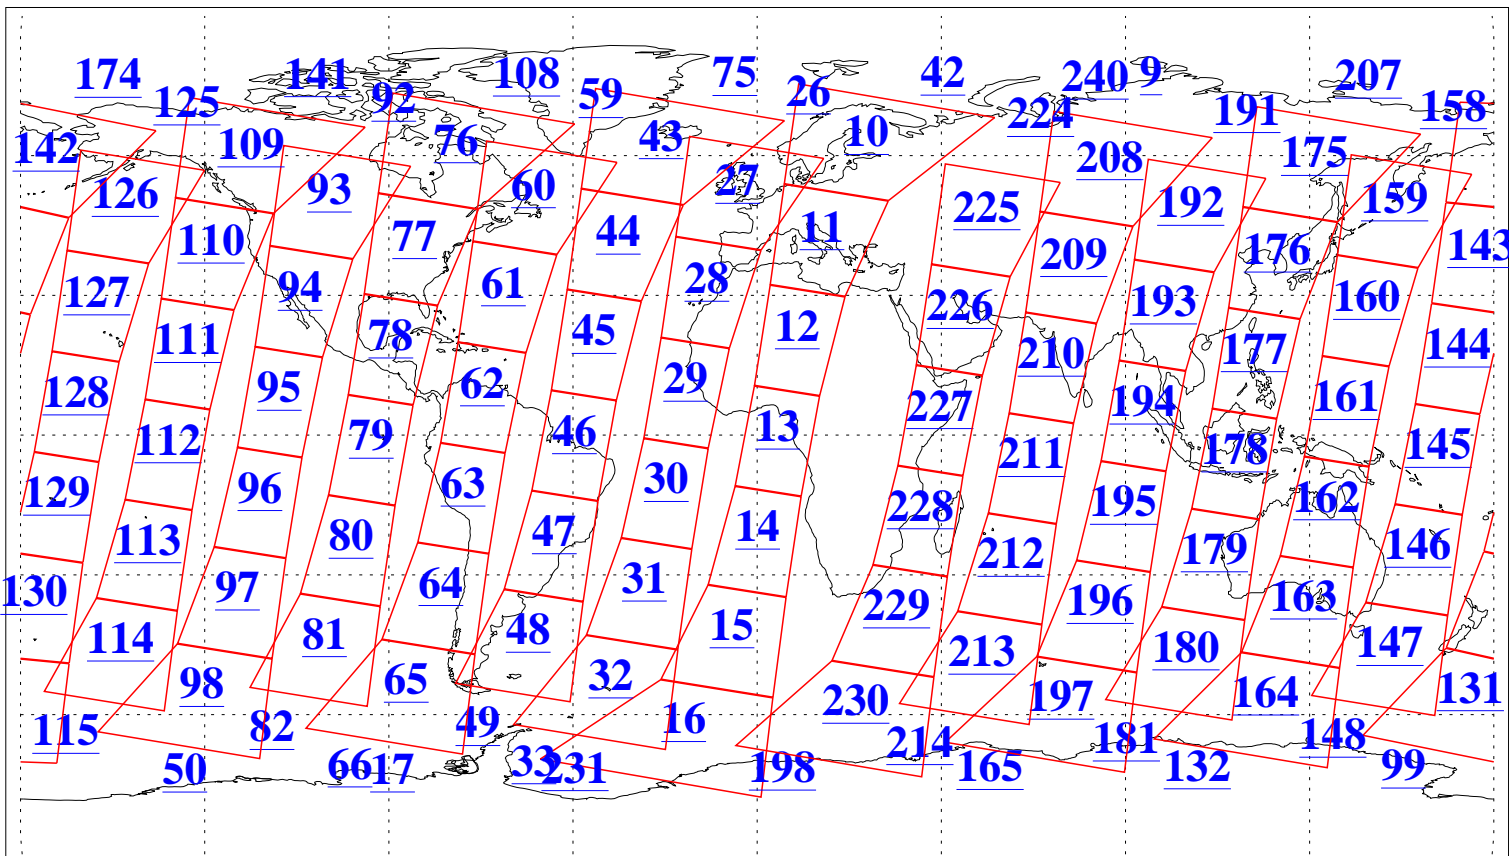

L1B Availability  
 AMSU Granules: 236  
 HSB Granules: 0  
 AIRS Granules: 236

6 Oct 2022  
 DoY 279  
 Aqua Day 7460  
 Granules: 1 to 120

Granules: 121 to 240

Legend: AMSU Available, *HSB Available*, *AIRS Available*

L1B Availability  
AMSU Granules: 236  
HSB Granules: 0  
AIRS Granules: 236

6 Oct 2022  
DoY 279  
Aqua Day 7460

Ascending Granules

Descending Granules

Legend: AMSU Available, *HSB Available*, *AIRS Available*

L1B Availability  
 AMSU Granules: 236  
 HSB Granules: 0  
 AIRS Granules: 236

6 Oct 2022  
 DoY 279  
 Aqua Day 7460

Northern Hemisphere Granules

Southern Hemisphere Granules

Legend: AMSU Available, HSB Available, **AIRS Available**