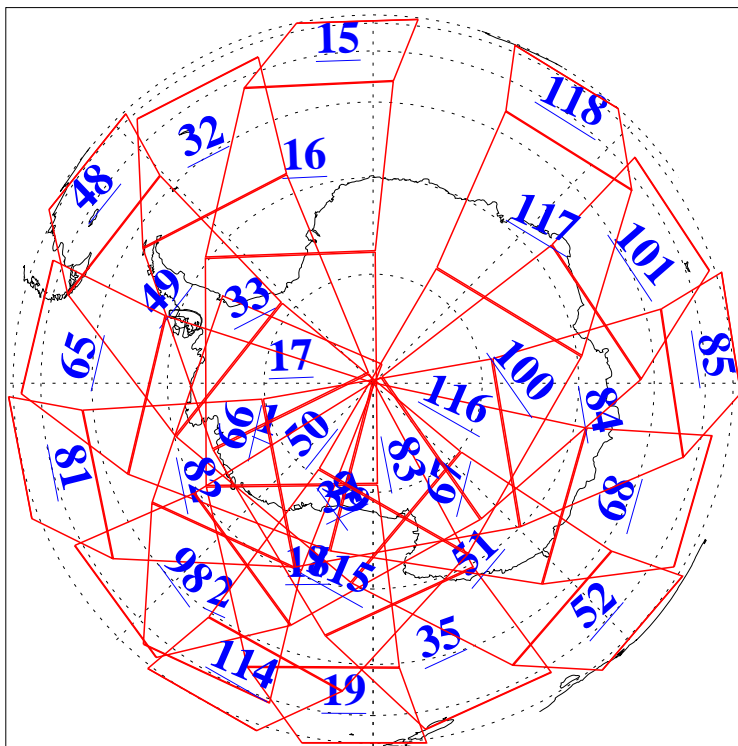

L1B Availability  
AMSU Granules: 236  
HSB Granules: 0  
AIRS Granules: 236

6 Oct 2022  
DoY 279  
Aqua Day 7460

Ascending Granules

Descending Granules

Legend: AMSU Available, *HSB Available*, *AIRS Available*

L1B Availability  
 AMSU Granules: 236  
 HSB Granules: 0  
 AIRS Granules: 236

6 Oct 2022  
 DoY 279  
 Aqua Day 7460

Northern Hemisphere Granules

Southern Hemisphere Granules

Legend: AMSU Available, HSB Available, **AIRS Available**