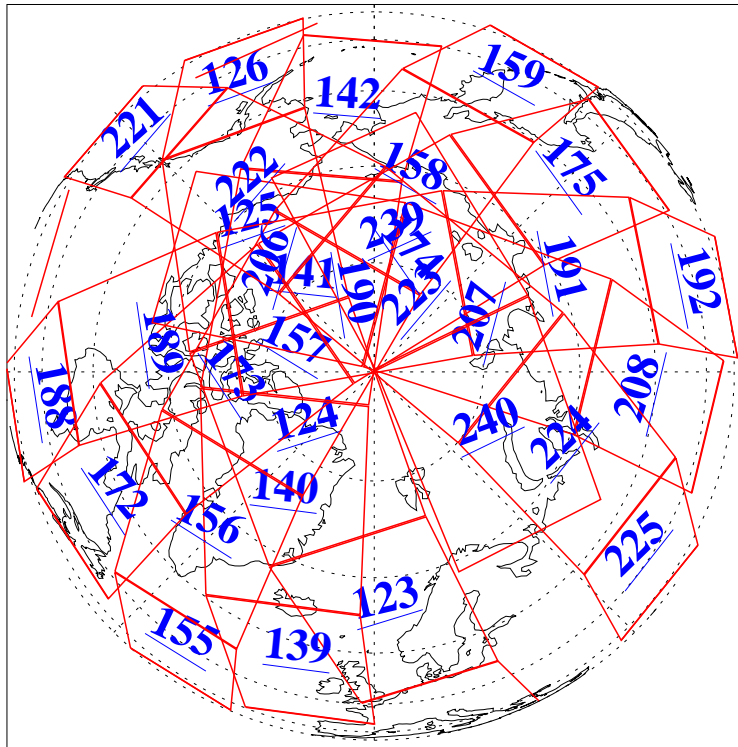

L1B Availability  
AMSU Granules: 236  
HSB Granules: 0  
AIRS Granules: 236

6 Oct 2022  
DoY 279  
Aqua Day 7460

Ascending Granules

Descending Granules

Legend: AMSU Available, *HSB Available*, *AIRS Available*

L1B Availability  
 AMSU Granules: 236  
 HSB Granules: 0  
 AIRS Granules: 236

6 Oct 2022  
 DoY 279  
 Aqua Day 7460

Northern Hemisphere Granules

Southern Hemisphere Granules

Legend: AMSU Available, HSB Available, **AIRS Available**