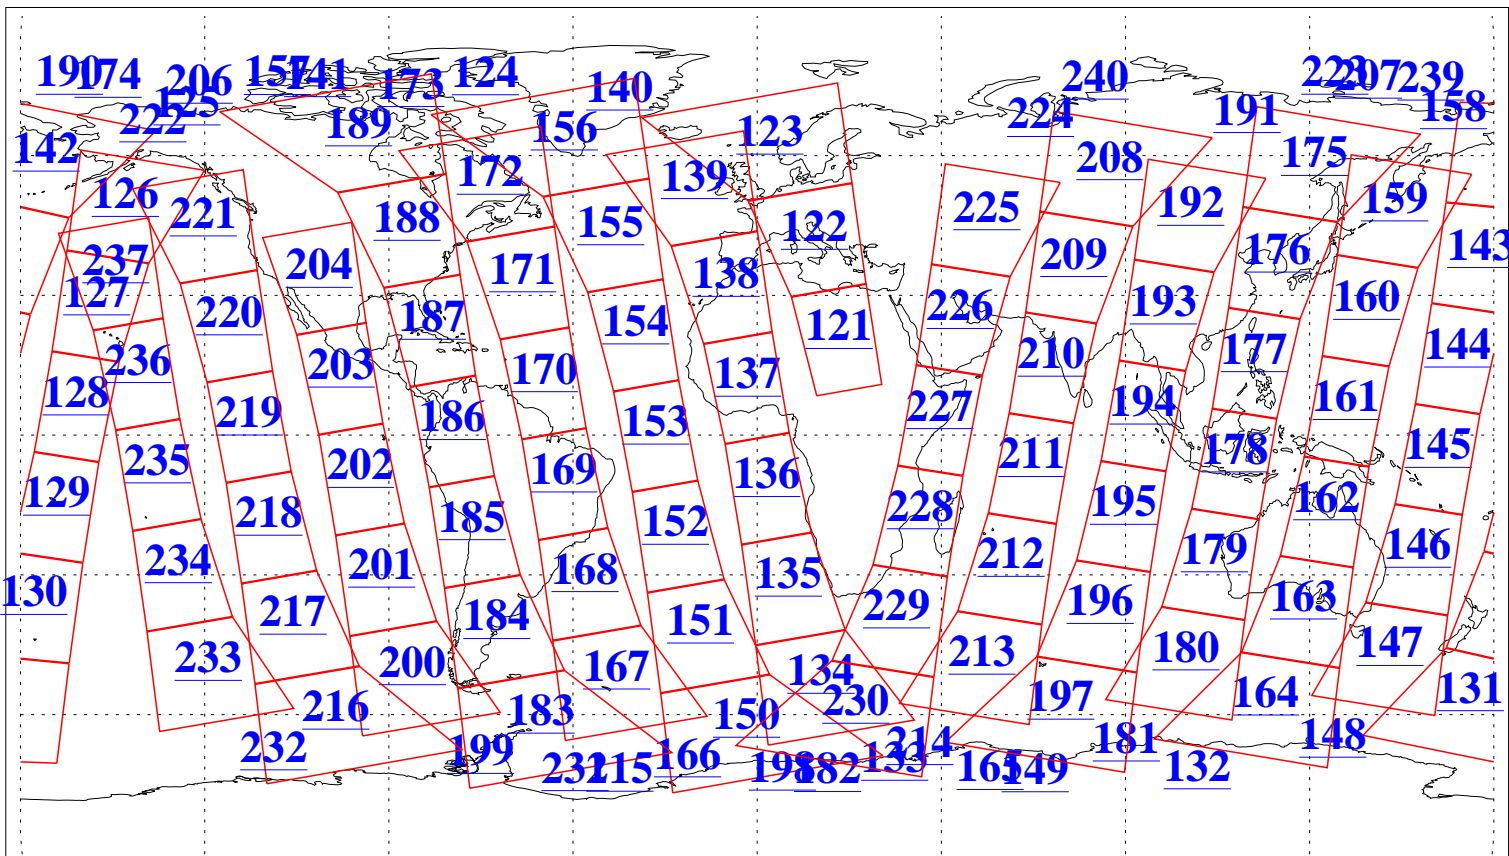

L1B Availability  
 AMSU Granules: 236  
 HSB Granules: 0  
 AIRS Granules: 236

6 Oct 2022  
 DoY 279  
 Aqua Day 7460  
 Granules: 1 to 120

Granules: 121 to 240

Legend: AMSU Available, *HSB Available*, *AIRS Available*

L1B Availability  
AMSU Granules: 236  
HSB Granules: 0  
AIRS Granules: 236

6 Oct 2022  
DoY 279  
Aqua Day 7460

Ascending Granules

Descending Granules

Legend: AMSU Available, *HSB Available*, *AIRS Available*

L1B Availability  
 AMSU Granules: 236  
 HSB Granules: 0  
 AIRS Granules: 236

6 Oct 2022  
 DoY 279  
 Aqua Day 7460

Northern Hemisphere Granules

Southern Hemisphere Granules

Legend: AMSU Available, HSB Available, **AIRS Available**