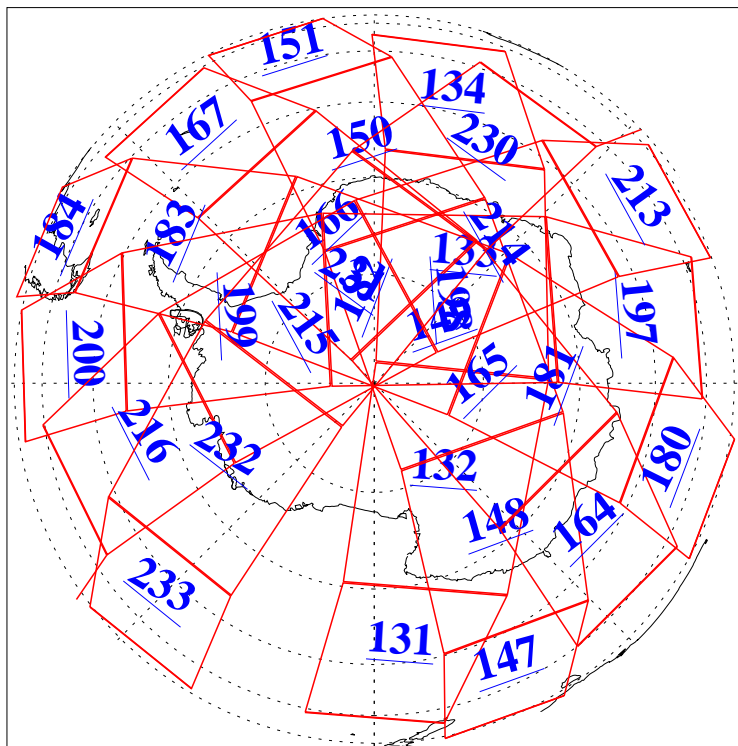

L1B Availability  
AMSU Granules: 236  
HSB Granules: 0  
AIRS Granules: 236

6 Oct 2022  
DoY 279  
Aqua Day 7460

Ascending Granules

Descending Granules

Legend: AMSU Available, *HSB Available*, *AIRS Available*

L1B Availability  
 AMSU Granules: 236  
 HSB Granules: 0  
 AIRS Granules: 236

6 Oct 2022  
 DoY 279  
 Aqua Day 7460

Northern Hemisphere Granules

Southern Hemisphere Granules

Legend: AMSU Available, HSB Available, **AIRS Available**