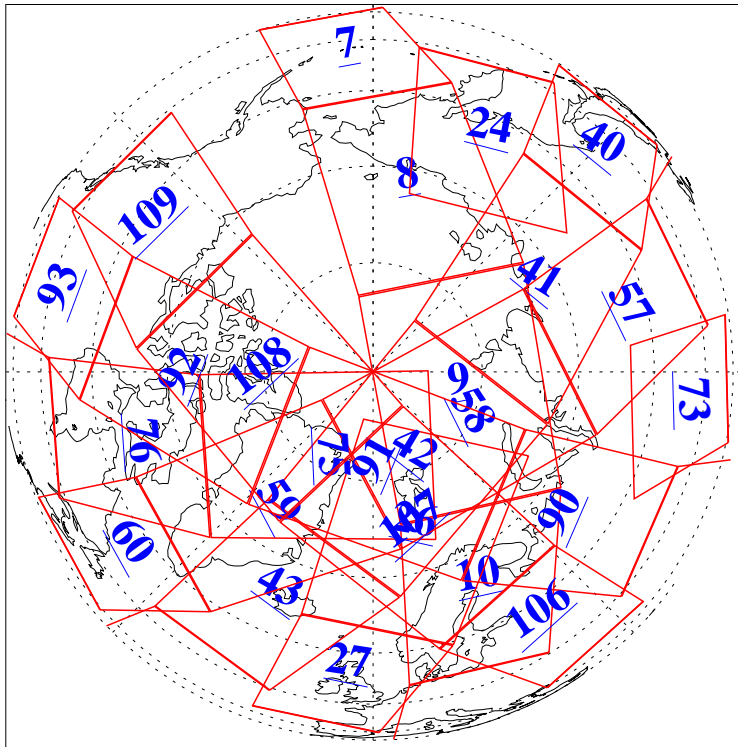

L1B Availability  
 AMSU Granules: 236  
 HSB Granules: 0  
 AIRS Granules: 236

6 Oct 2022  
 DoY 279  
 Aqua Day 7460  
 Granules: 1 to 120

Granules: 121 to 240

Legend: AMSU Available, *HSB Available*, *AIRS Available*

L1B Availability  
AMSU Granules: 236  
HSB Granules: 0  
AIRS Granules: 236

6 Oct 2022  
DoY 279  
Aqua Day 7460

Ascending Granules

Descending Granules

Legend: AMSU Available, *HSB Available*, *AIRS Available*

L1B Availability  
 AMSU Granules: 236  
 HSB Granules: 0  
 AIRS Granules: 236

6 Oct 2022  
 DoY 279  
 Aqua Day 7460

Northern Hemisphere Granules

Southern Hemisphere Granules

Legend: AMSU Available, HSB Available, **AIRS Available**