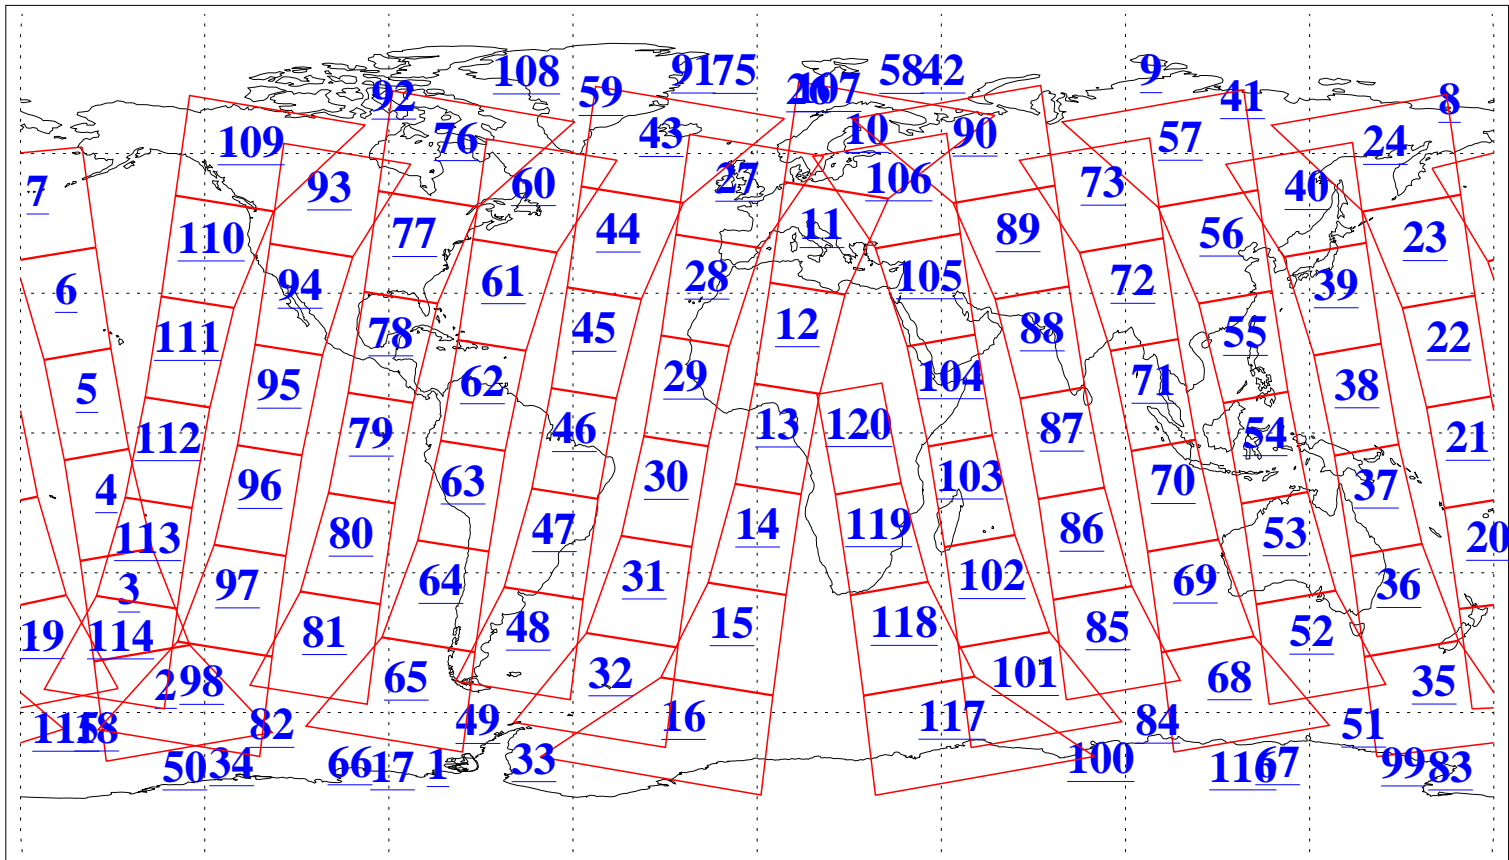

L1B Availability  
 AMSU Granules: 236  
 HSB Granules: 0  
 AIRS Granules: 236

6 Oct 2022  
 DoY 279  
 Aqua Day 7460  
 Granules: 1 to 120

Granules: 121 to 240

Legend: AMSU Available, *HSB Available*, *AIRS Available*

L1B Availability  
AMSU Granules: 236  
HSB Granules: 0  
AIRS Granules: 236

6 Oct 2022  
DoY 279  
Aqua Day 7460

Ascending Granules

Descending Granules

Legend: AMSU Available, *HSB Available*, *AIRS Available*

L1B Availability  
 AMSU Granules: 236  
 HSB Granules: 0  
 AIRS Granules: 236

6 Oct 2022  
 DoY 279  
 Aqua Day 7460

Northern Hemisphere Granules

Southern Hemisphere Granules

Legend: AMSU Available, HSB Available, **AIRS Available**