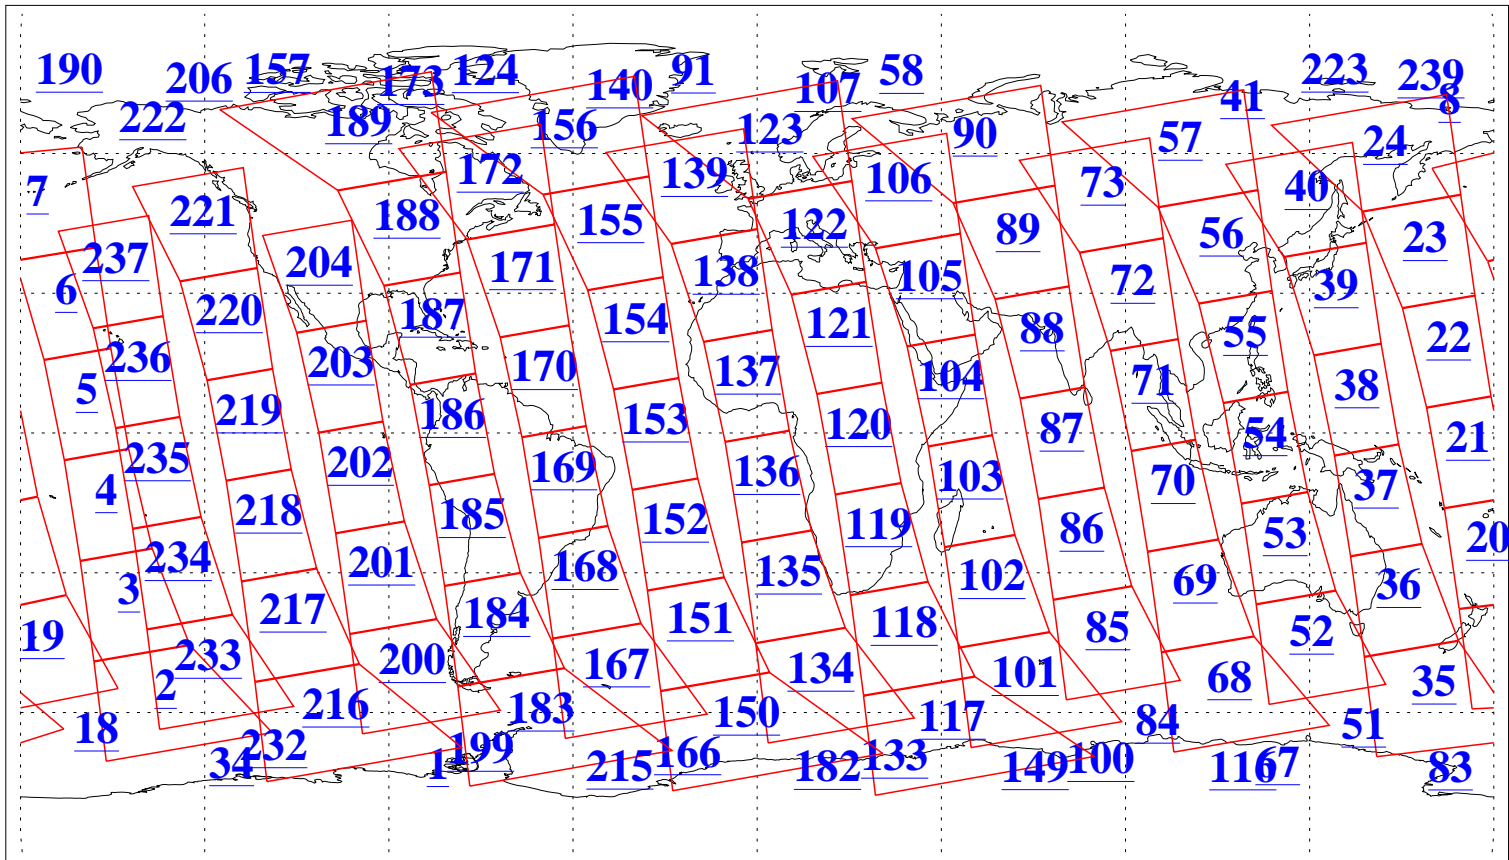

L1B Availability  
 AMSU Granules: 236  
 HSB Granules: 0  
 AIRS Granules: 236

6 Oct 2022  
 DoY 279  
 Aqua Day 7460  
 Granules: 1 to 120

Granules: 121 to 240

Legend: AMSU Available, *HSB Available*, *AIRS Available*

L1B Availability  
AMSU Granules: 236  
HSB Granules: 0  
AIRS Granules: 236

6 Oct 2022  
DoY 279  
Aqua Day 7460

Ascending Granules

Descending Granules

Legend: AMSU Available, *HSB Available*, *AIRS Available*

L1B Availability  
 AMSU Granules: 236  
 HSB Granules: 0  
 AIRS Granules: 236

6 Oct 2022  
 DoY 279  
 Aqua Day 7460

Northern Hemisphere Granules

Southern Hemisphere Granules

Legend: AMSU Available, HSB Available, **AIRS Available**