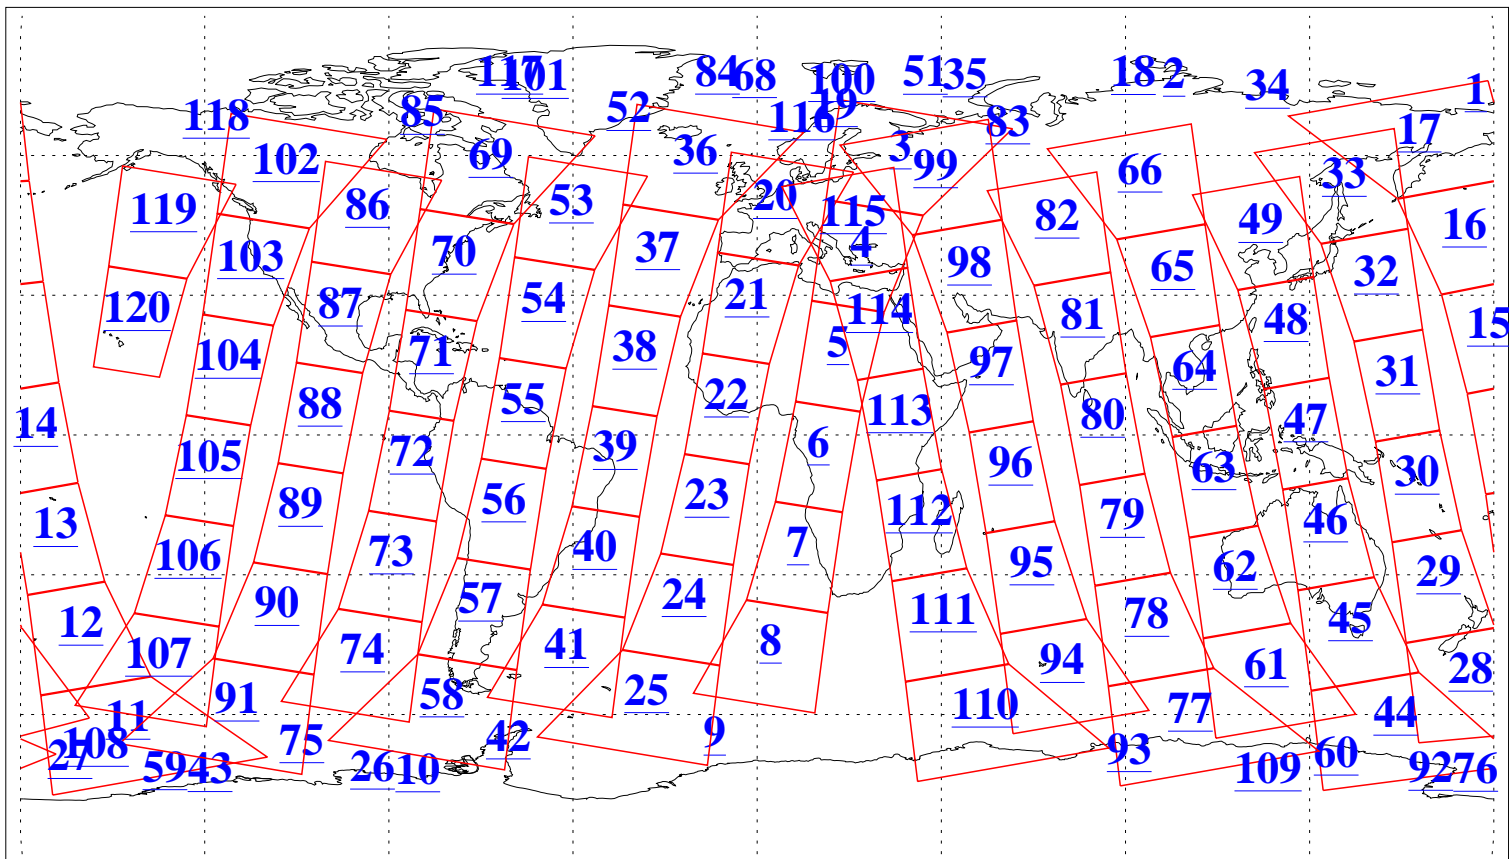

L1B Availability
AMSU Granules: 236
HSB Granules: 0
AIRS Granules: 235

5 Oct 2022
DoY 278
Aqua Day 7459
Granules: 1 to 120

Granules: 121 to 240

Legend: AMSU Available, *HSB Available*, AIRS Available

L1B Availability
 AMSU Granules: 236
 HSB Granules: 0
 AIRS Granules: 235

5 Oct 2022
 DoY 278
 Aqua Day 7459

Ascending Granules

Descending Granules

Legend: AMSU Available, HSB Available, AIRS Available

L1B Availability
 AMSU Granules: 236
 HSB Granules: 0
 AIRS Granules: 235

5 Oct 2022
 DoY 278
 Aqua Day 7459

Northern Hemisphere Granules

Southern Hemisphere Granules

Legend: AMSU Available, HSB Available, **AIRS Available**