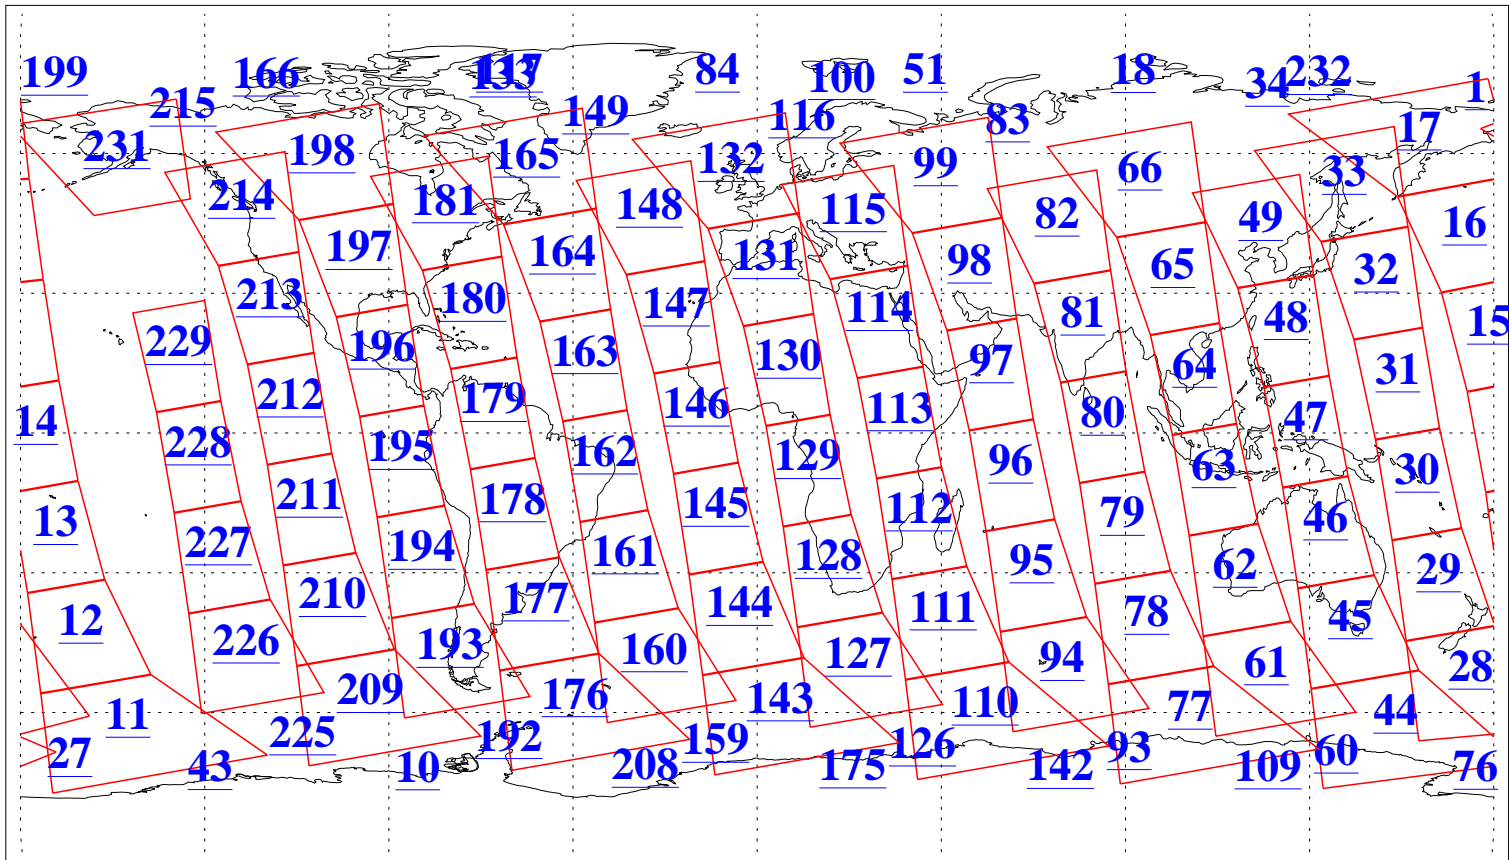

L1B Availability
AMSU Granules: 236
HSB Granules: 0
AIRS Granules: 235

5 Oct 2022
DoY 278
Aqua Day 7459
Granules: 1 to 120

Granules: 121 to 240

Legend: AMSU Available, *HSB Available*, AIRS Available

L1B Availability
 AMSU Granules: 236
 HSB Granules: 0
 AIRS Granules: 235

5 Oct 2022
 DoY 278
 Aqua Day 7459

Ascending Granules

Descending Granules

Legend: AMSU Available, HSB Available, AIRS Available

L1B Availability
 AMSU Granules: 236
 HSB Granules: 0
 AIRS Granules: 235

5 Oct 2022
 DoY 278
 Aqua Day 7459

Northern Hemisphere Granules

Southern Hemisphere Granules

Legend: AMSU Available, HSB Available, **AIRS Available**