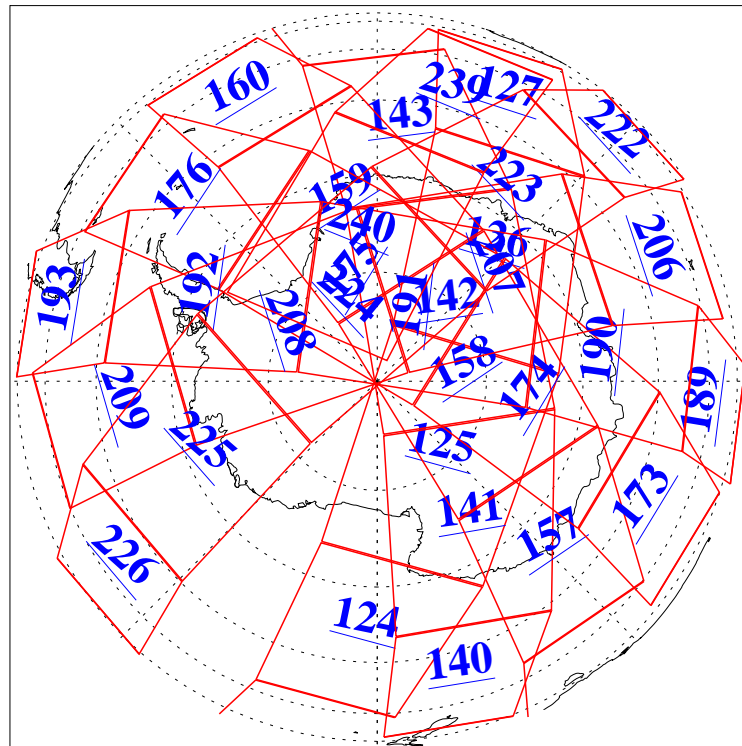

5 Oct 2022
 DoY 278
 Aqua Day 7459

Ascending Granules

Descending Granules

Legend: AMSU Available, HSB Available, AIRS Available

L1B Availability
 AMSU Granules: 236
 HSB Granules: 0
 AIRS Granules: 235

5 Oct 2022
 DoY 278
 Aqua Day 7459

Northern Hemisphere Granules

Southern Hemisphere Granules

Legend: AMSU Available, HSB Available, **AIRS Available**