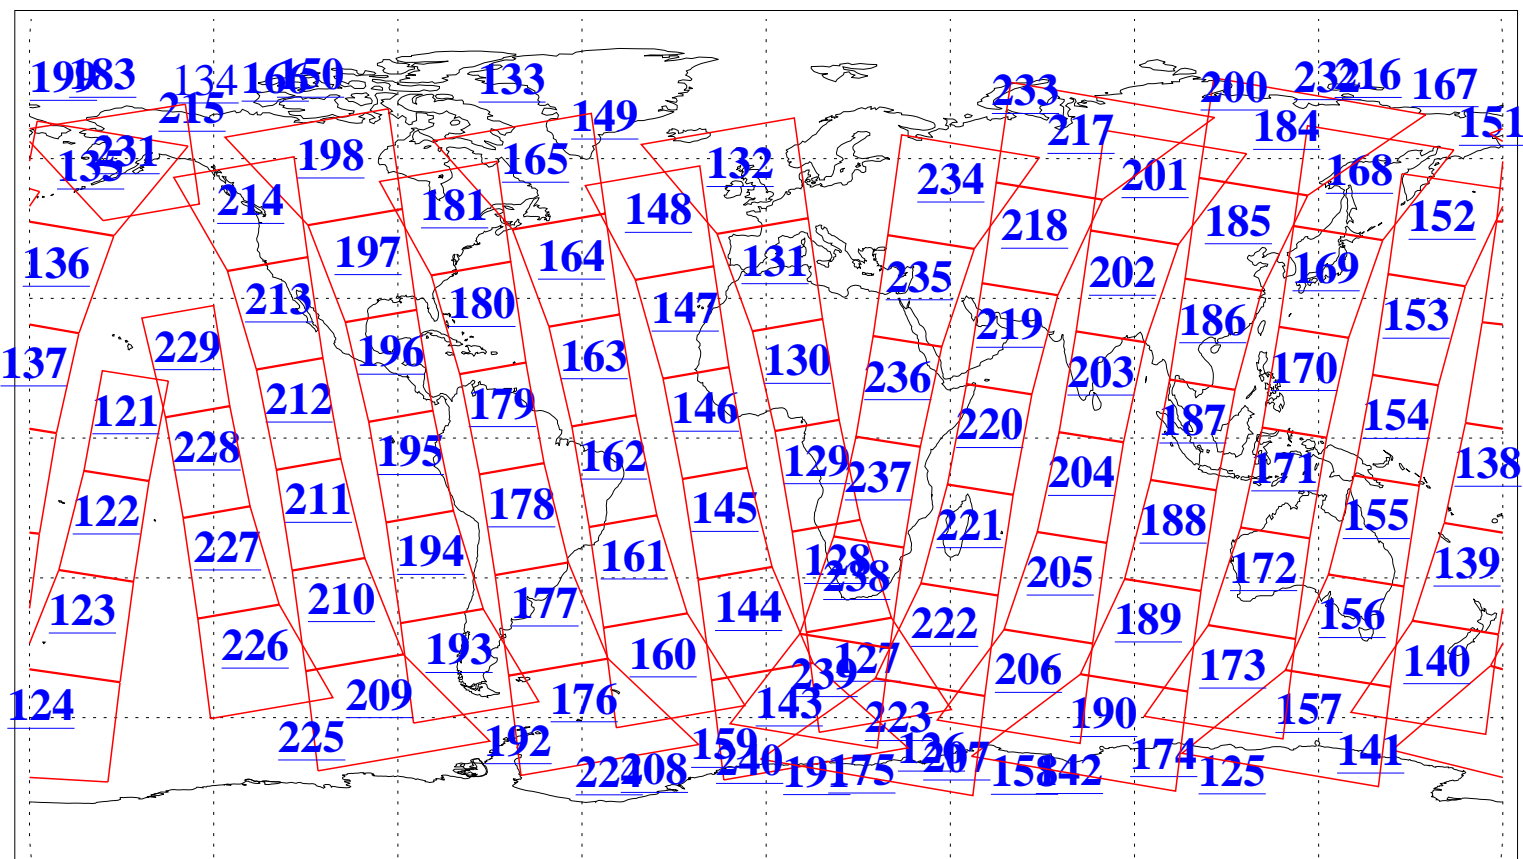

L1B Availability
AMSU Granules: 236
HSB Granules: 0
AIRS Granules: 235

5 Oct 2022
DoY 278
Aqua Day 7459
Granules: 1 to 120

Granules: 121 to 240

Legend: AMSU Available, *HSB Available*, AIRS Available

L1B Availability
 AMSU Granules: 236
 HSB Granules: 0
 AIRS Granules: 235

5 Oct 2022
 DoY 278
 Aqua Day 7459

Ascending Granules

Descending Granules

Legend: AMSU Available, HSB Available, AIRS Available

L1B Availability
 AMSU Granules: 236
 HSB Granules: 0
 AIRS Granules: 235

5 Oct 2022
 DoY 278
 Aqua Day 7459

Northern Hemisphere Granules

Southern Hemisphere Granules

Legend: AMSU Available, HSB Available, **AIRS Available**