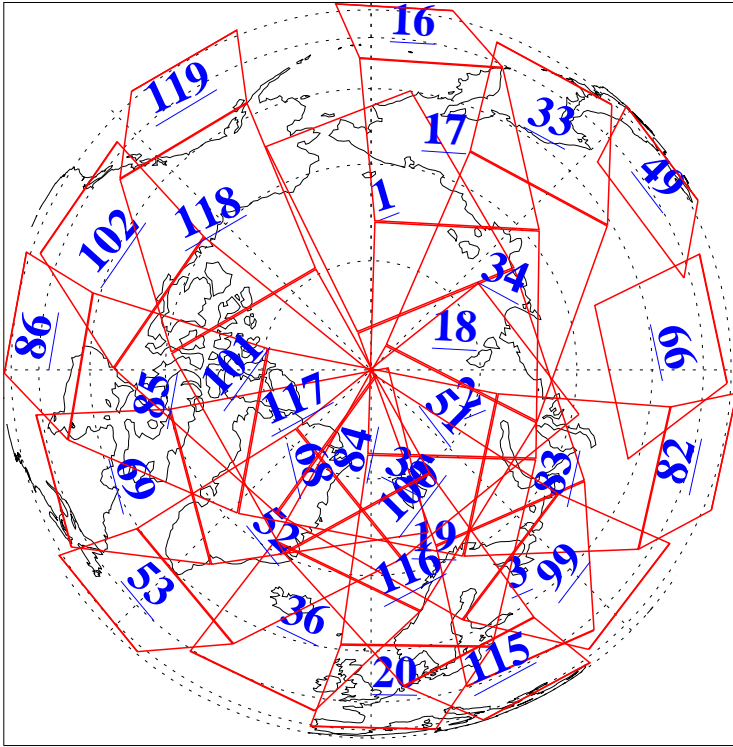

L1B Availability
AMSU Granules: 236
HSB Granules: 0
AIRS Granules: 235

5 Oct 2022
DoY 278
Aqua Day 7459
Granules: 1 to 120

Granules: 121 to 240

Legend: AMSU Available, *HSB Available*, AIRS Available

L1B Availability
 AMSU Granules: 236
 HSB Granules: 0
 AIRS Granules: 235

5 Oct 2022
 DoY 278
 Aqua Day 7459

Ascending Granules

Descending Granules

Legend: AMSU Available, HSB Available, AIRS Available

L1B Availability
 AMSU Granules: 236
 HSB Granules: 0
 AIRS Granules: 235

5 Oct 2022
 DoY 278
 Aqua Day 7459

Northern Hemisphere Granules

Southern Hemisphere Granules

Legend: AMSU Available, HSB Available, **AIRS Available**