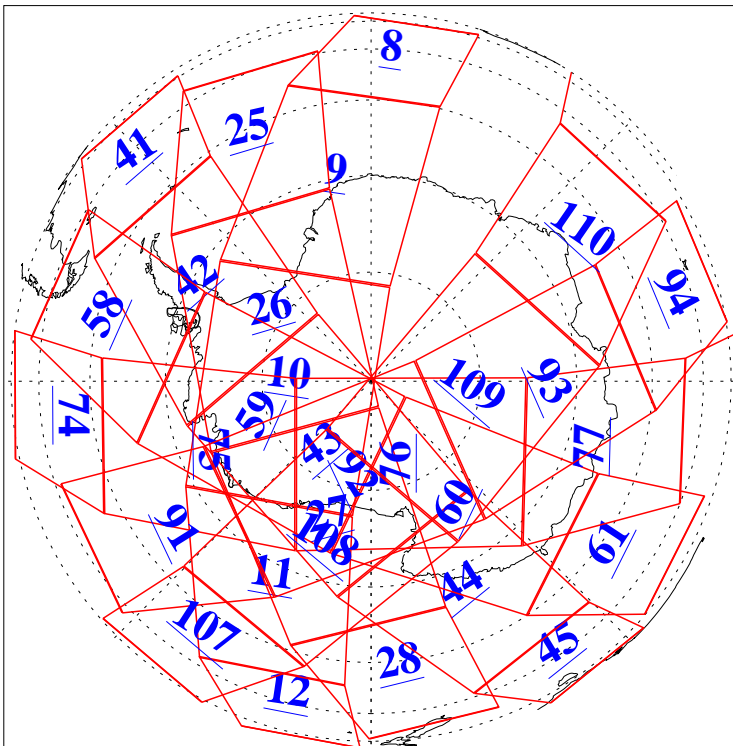

L1B Availability
AMSU Granules: 236
HSB Granules: 0
AIRS Granules: 235

5 Oct 2022
DoY 278
Aqua Day 7459
Granules: 1 to 120

Granules: 121 to 240

Legend: AMSU Available, *HSB Available*, AIRS Available

L1B Availability
 AMSU Granules: 236
 HSB Granules: 0
 AIRS Granules: 235

5 Oct 2022
 DoY 278
 Aqua Day 7459

Ascending Granules

Descending Granules

Legend: AMSU Available, HSB Available, AIRS Available

L1B Availability
 AMSU Granules: 236
 HSB Granules: 0
 AIRS Granules: 235

5 Oct 2022
 DoY 278
 Aqua Day 7459

Northern Hemisphere Granules

Southern Hemisphere Granules

Legend: AMSU Available, HSB Available, **AIRS Available**