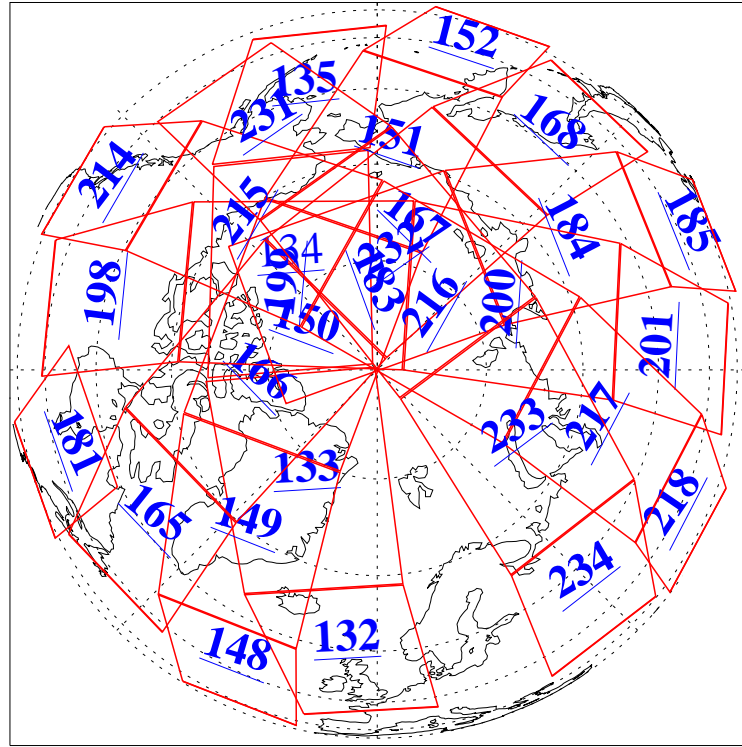

L1B Availability
AMSU Granules: 236
HSB Granules: 0
AIRS Granules: 235

5 Oct 2022
DoY 278
Aqua Day 7459
Granules: 1 to 120

Granules: 121 to 240

Legend: AMSU Available, *HSB Available*, AIRS Available

L1B Availability
 AMSU Granules: 236
 HSB Granules: 0
 AIRS Granules: 235

5 Oct 2022
 DoY 278
 Aqua Day 7459

Ascending Granules

Descending Granules

Legend: AMSU Available, HSB Available, AIRS Available

L1B Availability
 AMSU Granules: 236
 HSB Granules: 0
 AIRS Granules: 235

5 Oct 2022
 DoY 278
 Aqua Day 7459

Northern Hemisphere Granules

Southern Hemisphere Granules

Legend: AMSU Available, HSB Available, **AIRS Available**