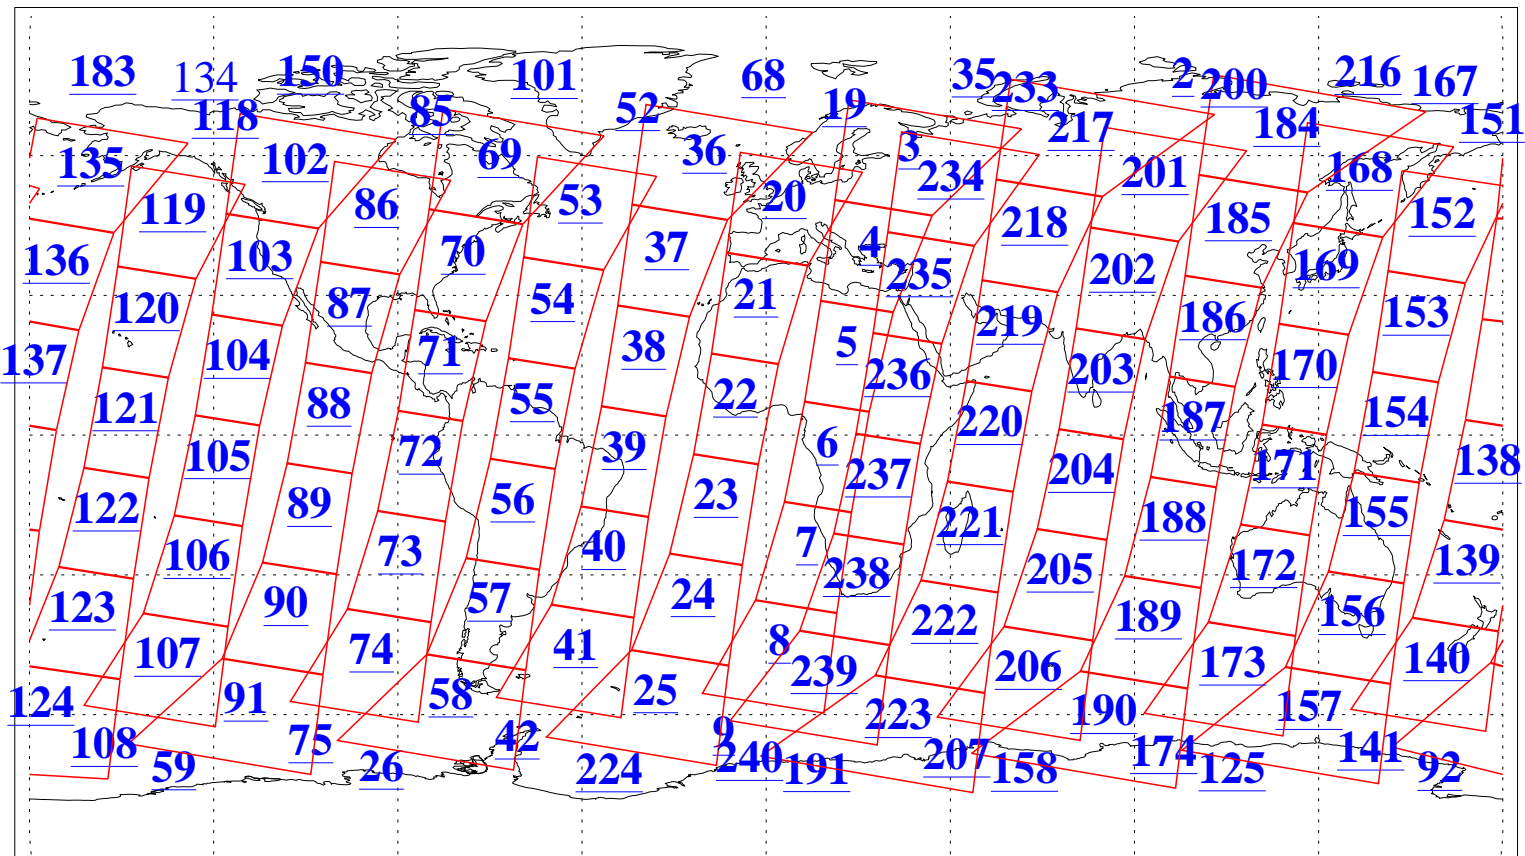

L1B Availability
AMSU Granules: 236
HSB Granules: 0
AIRS Granules: 235

5 Oct 2022
DoY 278
Aqua Day 7459
Granules: 1 to 120

Granules: 121 to 240

Legend: AMSU Available, *HSB Available*, AIRS Available

L1B Availability
 AMSU Granules: 236
 HSB Granules: 0
 AIRS Granules: 235

5 Oct 2022
 DoY 278
 Aqua Day 7459

Ascending Granules

Descending Granules

Legend: AMSU Available, HSB Available, AIRS Available

L1B Availability
 AMSU Granules: 236
 HSB Granules: 0
 AIRS Granules: 235

5 Oct 2022
 DoY 278
 Aqua Day 7459

Northern Hemisphere Granules

Southern Hemisphere Granules

Legend: AMSU Available, HSB Available, **AIRS Available**