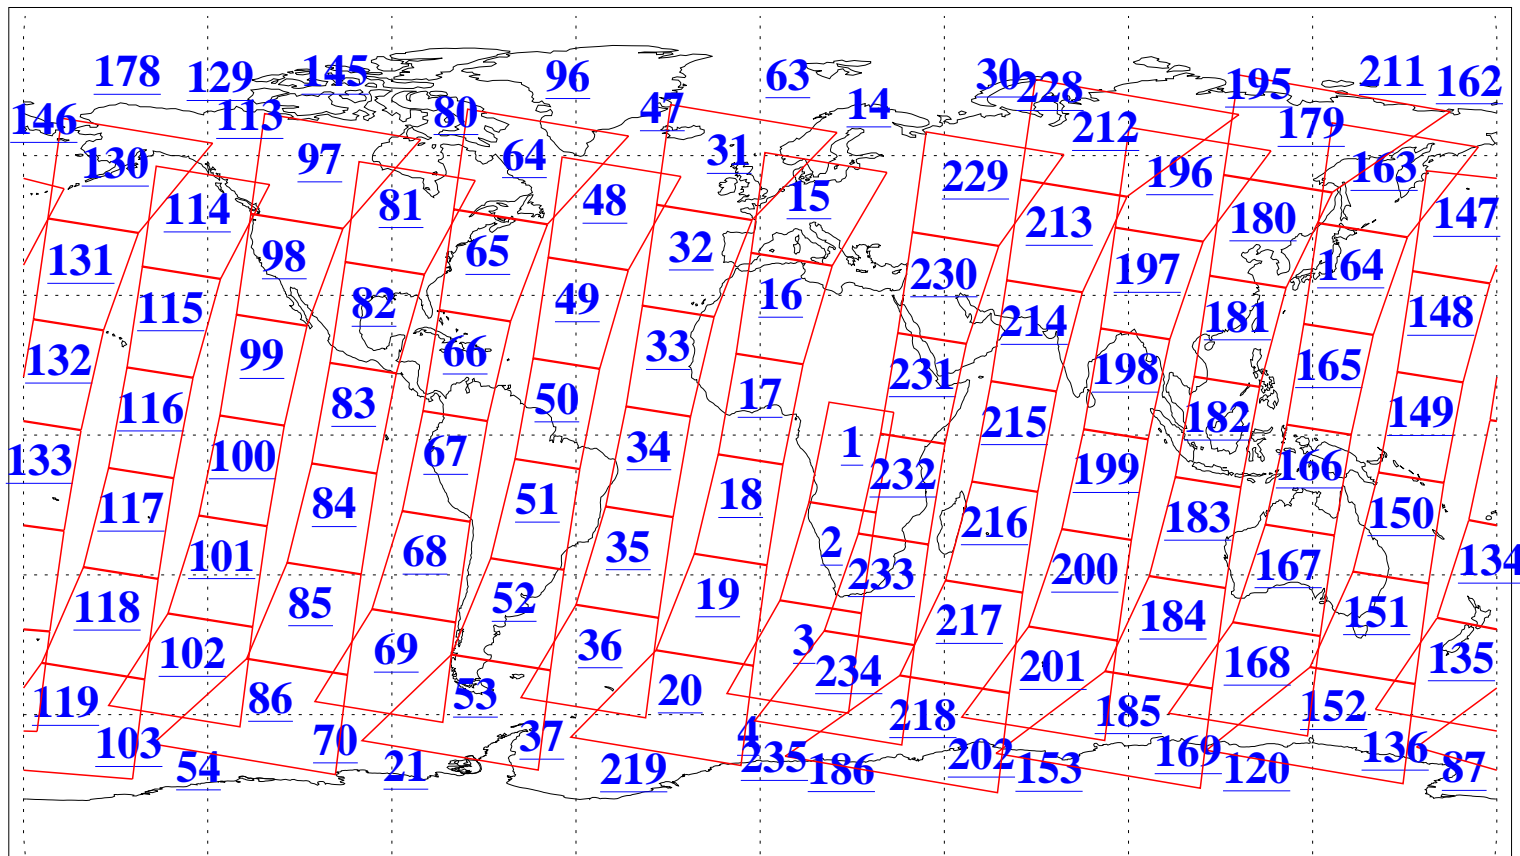

L1B Availability
AMSU Granules: 237
HSB Granules: 0
AIRS Granules: 237

2 Oct 2022
DoY 275
Aqua Day 7456
Granules: 1 to 120

Granules: 121 to 240

Legend: AMSU Available, HSB Available, AIRS Available

L1B Availability
AMSU Granules: 237
HSB Granules: 0
AIRS Granules: 237

2 Oct 2022
DoY 275
Aqua Day 7456

Ascending Granules

Descending Granules

Legend: AMSU Available, *HSB Available*, AIRS Available

L1B Availability
 AMSU Granules: 237
 HSB Granules: 0
 AIRS Granules: 237

2 Oct 2022
 DoY 275
 Aqua Day 7456

Northern Hemisphere Granules

Southern Hemisphere Granules

Legend: AMSU Available, *HSB Available*, **AIRS Available**