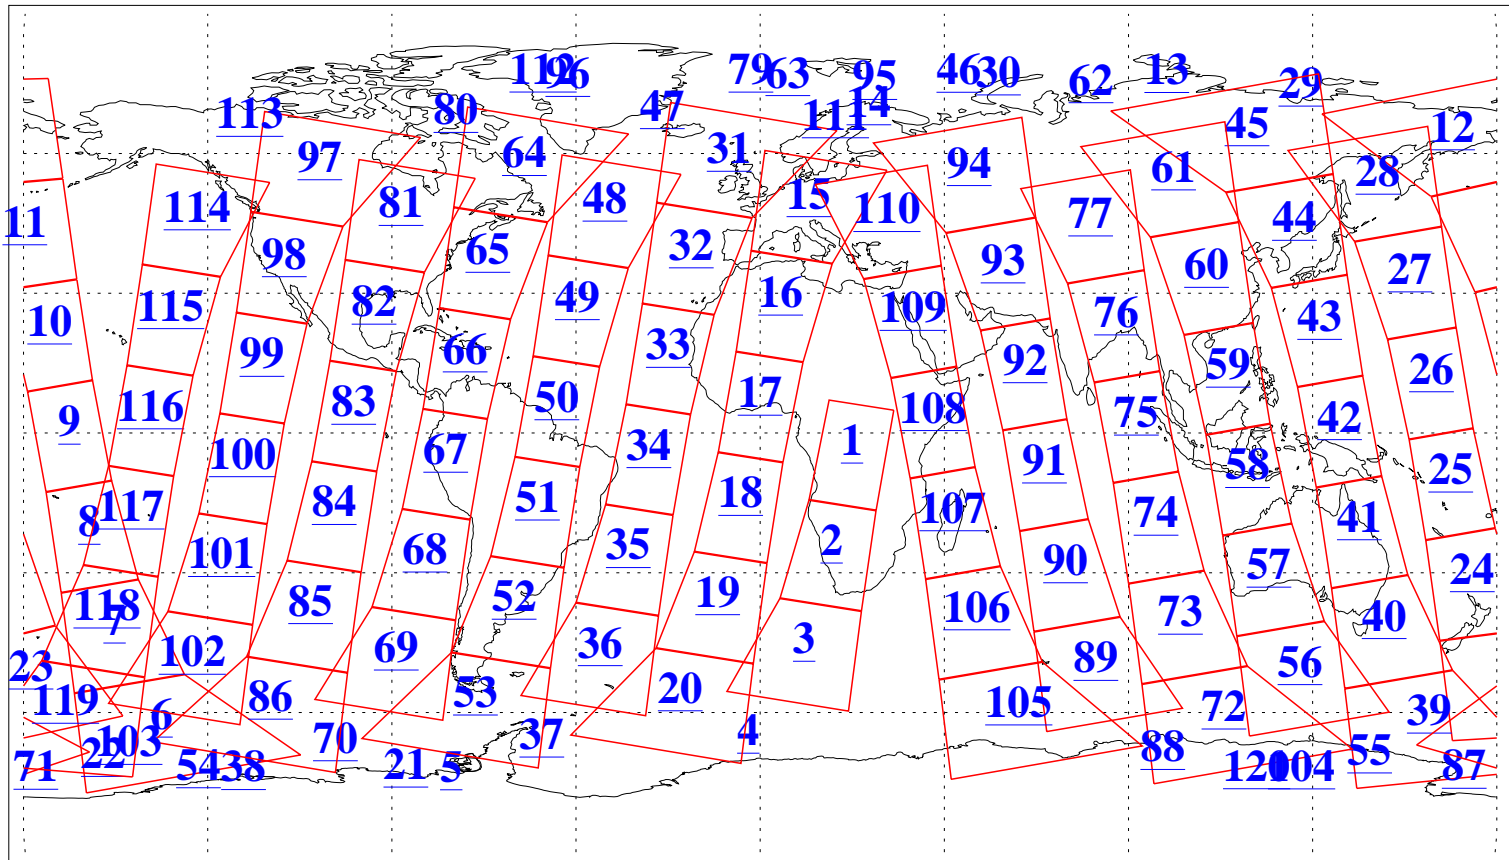

L1B Availability
AMSU Granules: 237
HSB Granules: 0
AIRS Granules: 237

2 Oct 2022
DoY 275
Aqua Day 7456
Granules: 1 to 120

Granules: 121 to 240

Legend: AMSU Available, HSB Available, AIRS Available

L1B Availability
AMSU Granules: 237
HSB Granules: 0
AIRS Granules: 237

2 Oct 2022
DoY 275
Aqua Day 7456

Ascending Granules

Descending Granules

Legend: AMSU Available, *HSB Available*, AIRS Available

L1B Availability
 AMSU Granules: 237
 HSB Granules: 0
 AIRS Granules: 237

2 Oct 2022
 DoY 275
 Aqua Day 7456

Northern Hemisphere Granules

Southern Hemisphere Granules

Legend: AMSU Available, *HSB Available*, **AIRS Available**