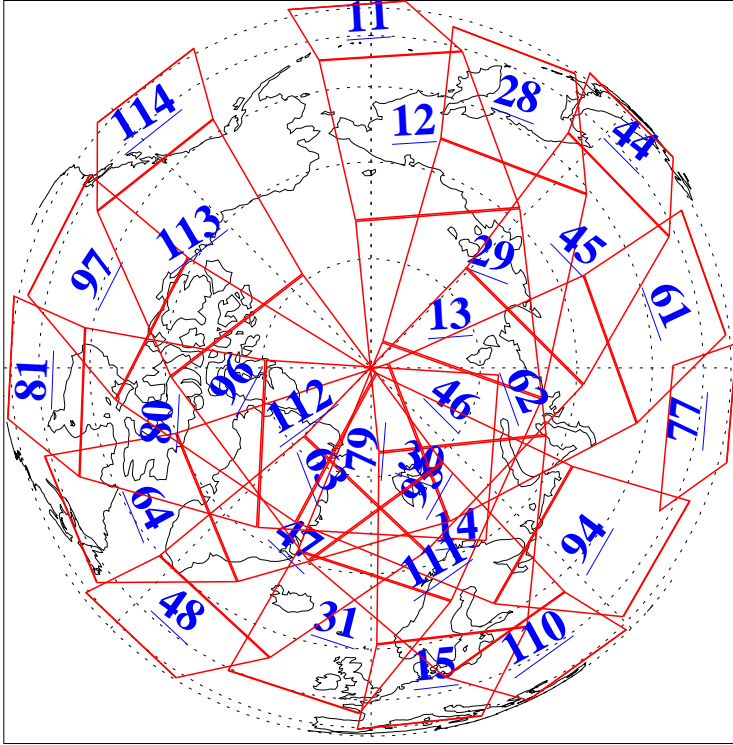

L1B Availability
AMSU Granules: 237
HSB Granules: 0
AIRS Granules: 237

2 Oct 2022
DoY 275
Aqua Day 7456
Granules: 1 to 120

Granules: 121 to 240

Legend: AMSU Available, HSB Available, AIRS Available

L1B Availability
AMSU Granules: 237
HSB Granules: 0
AIRS Granules: 237

2 Oct 2022
DoY 275
Aqua Day 7456

Ascending Granules

Descending Granules

Legend: AMSU Available, *HSB Available*, AIRS Available

L1B Availability
 AMSU Granules: 237
 HSB Granules: 0
 AIRS Granules: 237

2 Oct 2022
 DoY 275
 Aqua Day 7456

Northern Hemisphere Granules

Southern Hemisphere Granules

Legend: AMSU Available, *HSB Available*, **AIRS Available**