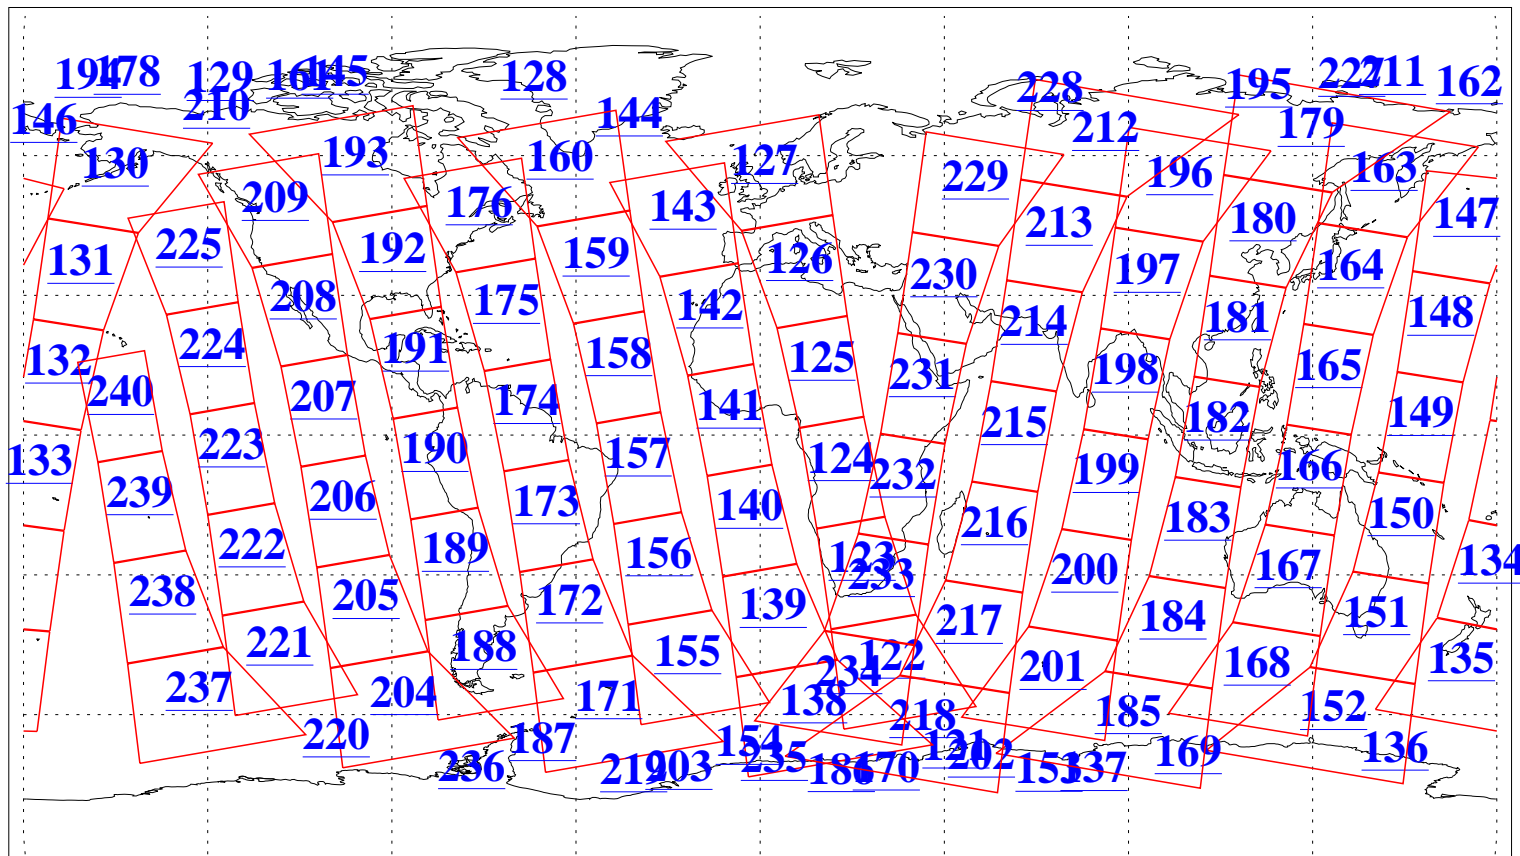

L1B Availability
AMSU Granules: 237
HSB Granules: 0
AIRS Granules: 237

2 Oct 2022
DoY 275
Aqua Day 7456
Granules: 1 to 120

Granules: 121 to 240

Legend: AMSU Available, HSB Available, AIRS Available

L1B Availability
AMSU Granules: 237
HSB Granules: 0
AIRS Granules: 237

2 Oct 2022
DoY 275
Aqua Day 7456

Ascending Granules

Descending Granules

Legend: AMSU Available, *HSB Available*, AIRS Available

L1B Availability
 AMSU Granules: 237
 HSB Granules: 0
 AIRS Granules: 237

2 Oct 2022
 DoY 275
 Aqua Day 7456

Northern Hemisphere Granules

Southern Hemisphere Granules

Legend: AMSU Available, *HSB Available*, **AIRS Available**