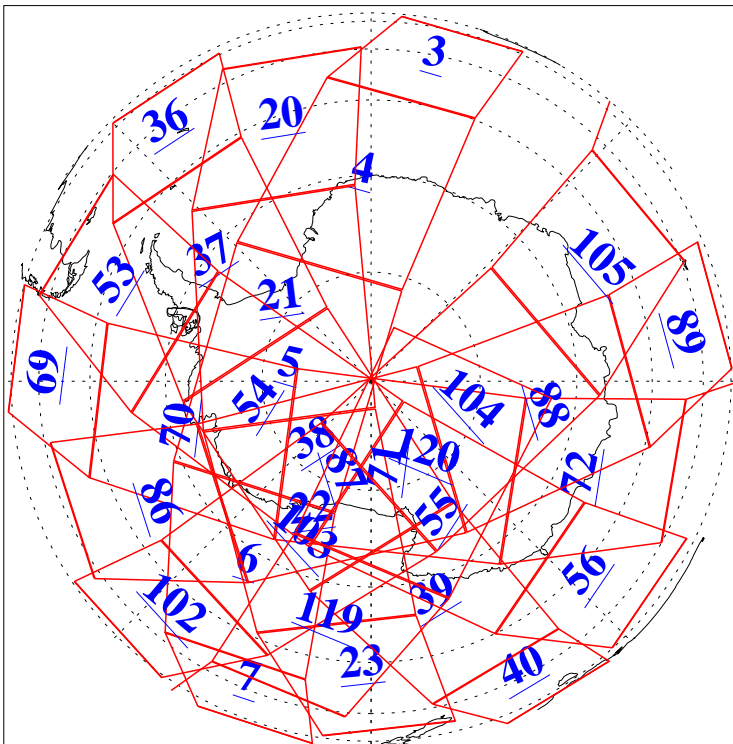

L1B Availability
AMSU Granules: 237
HSB Granules: 0
AIRS Granules: 237

2 Oct 2022
DoY 275
Aqua Day 7456
Granules: 1 to 120

Granules: 121 to 240

Legend: AMSU Available, HSB Available, AIRS Available

L1B Availability
AMSU Granules: 237
HSB Granules: 0
AIRS Granules: 237

2 Oct 2022
DoY 275
Aqua Day 7456

Ascending Granules

Descending Granules

Legend: AMSU Available, *HSB Available*, AIRS Available

L1B Availability
 AMSU Granules: 237
 HSB Granules: 0
 AIRS Granules: 237

2 Oct 2022
 DoY 275
 Aqua Day 7456

Northern Hemisphere Granules

Southern Hemisphere Granules

Legend: AMSU Available, *HSB Available*, **AIRS Available**