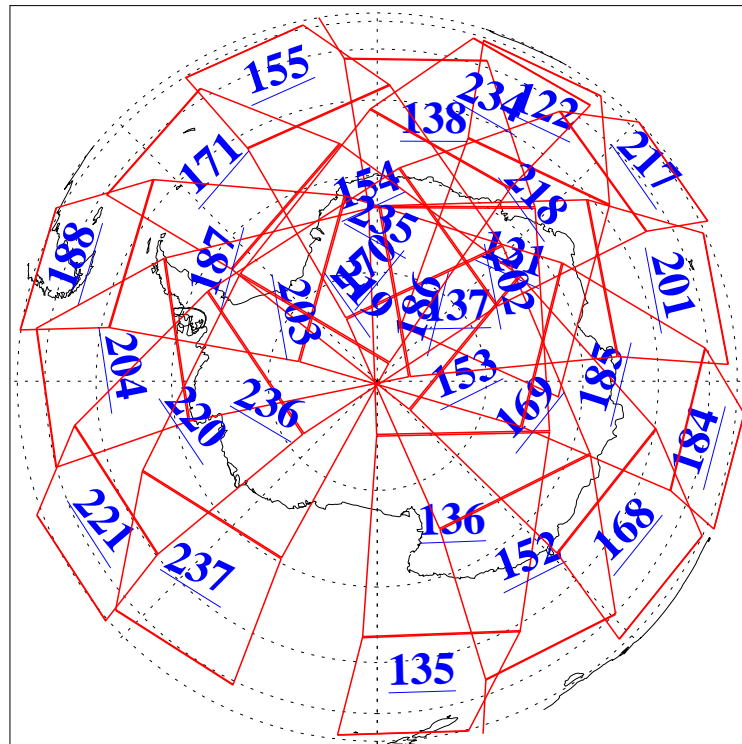

L1B Availability
AMSU Granules: 237
HSB Granules: 0
AIRS Granules: 237

2 Oct 2022
DoY 275
Aqua Day 7456
Granules: 1 to 120

Granules: 121 to 240

Legend: AMSU Available, HSB Available, AIRS Available

L1B Availability
AMSU Granules: 237
HSB Granules: 0
AIRS Granules: 237

2 Oct 2022
DoY 275
Aqua Day 7456

Ascending Granules

Descending Granules

Legend: AMSU Available, *HSB Available*, AIRS Available

L1B Availability
 AMSU Granules: 237
 HSB Granules: 0
 AIRS Granules: 237

2 Oct 2022
 DoY 275
 Aqua Day 7456

Northern Hemisphere Granules

Southern Hemisphere Granules

Legend: AMSU Available, *HSB Available*, **AIRS Available**