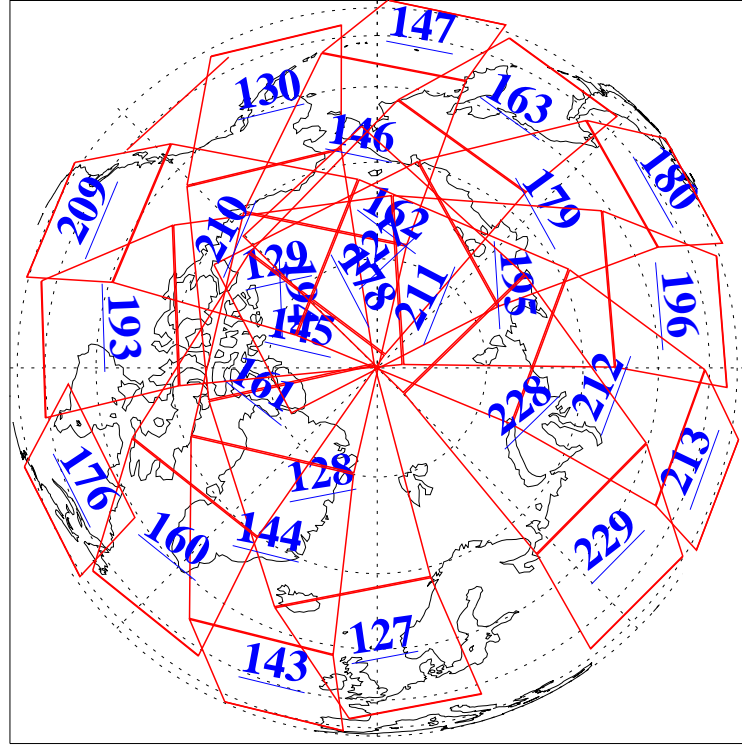

2 Oct 2022
DoY 275
Aqua Day 7456

Ascending Granules

Descending Granules

Legend: AMSU Available, *HSB Available*, AIRS Available

L1B Availability
 AMSU Granules: 237
 HSB Granules: 0
 AIRS Granules: 237

2 Oct 2022
 DoY 275
 Aqua Day 7456

Northern Hemisphere Granules

Southern Hemisphere Granules

Legend: AMSU Available, *HSB Available*, **AIRS Available**