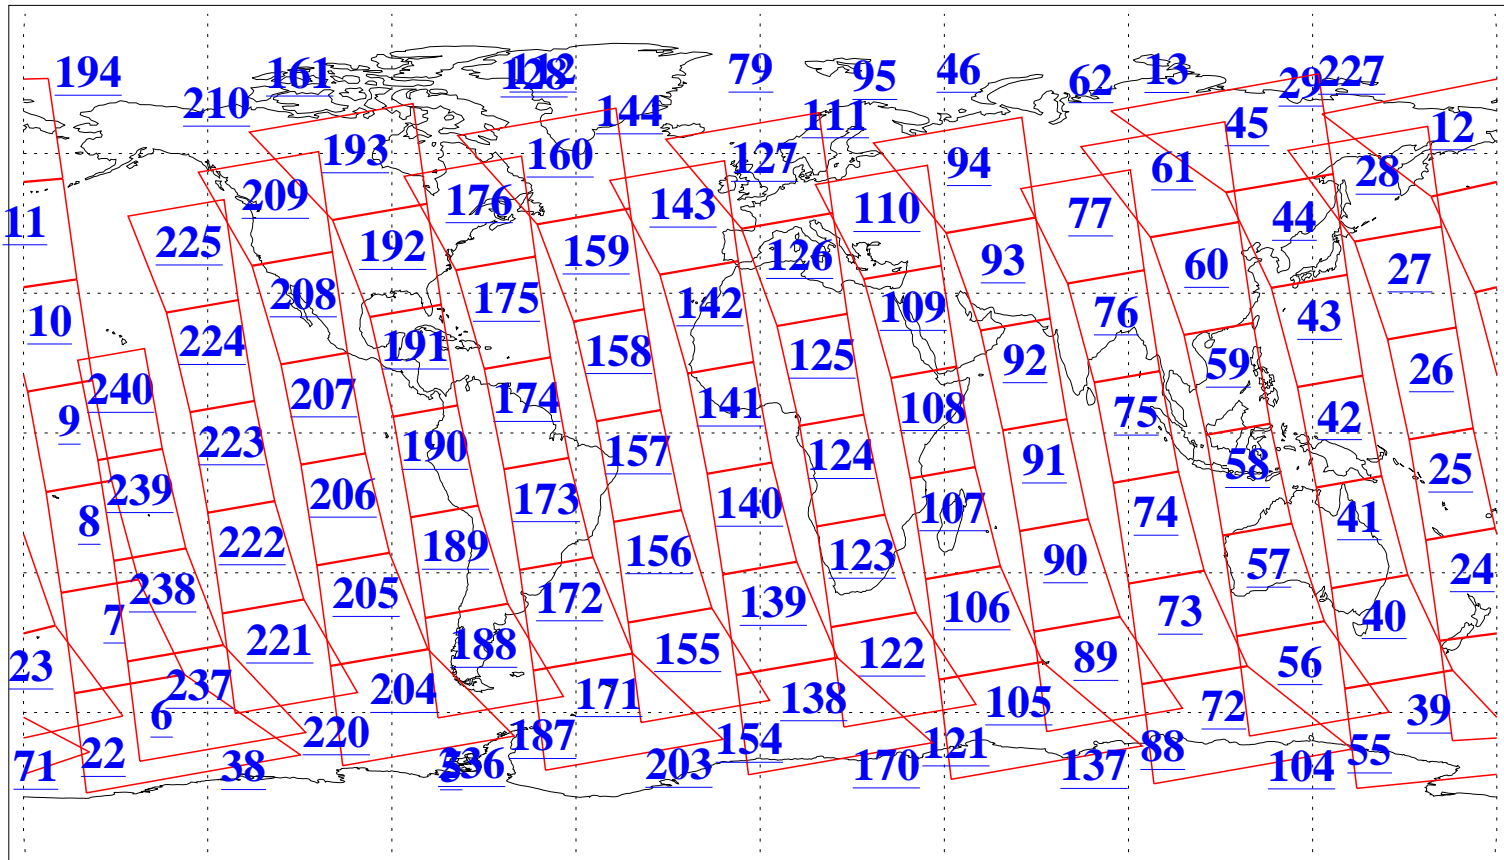

L1B Availability
AMSU Granules: 237
HSB Granules: 0
AIRS Granules: 237

2 Oct 2022
DoY 275
Aqua Day 7456
Granules: 1 to 120

Granules: 121 to 240

Legend: AMSU Available, HSB Available, AIRS Available

L1B Availability
AMSU Granules: 237
HSB Granules: 0
AIRS Granules: 237

2 Oct 2022
DoY 275
Aqua Day 7456

Ascending Granules

Descending Granules

Legend: AMSU Available, *HSB Available*, AIRS Available

L1B Availability
 AMSU Granules: 237
 HSB Granules: 0
 AIRS Granules: 237

2 Oct 2022
 DoY 275
 Aqua Day 7456

Northern Hemisphere Granules

Southern Hemisphere Granules

Legend: AMSU Available, *HSB Available*, **AIRS Available**