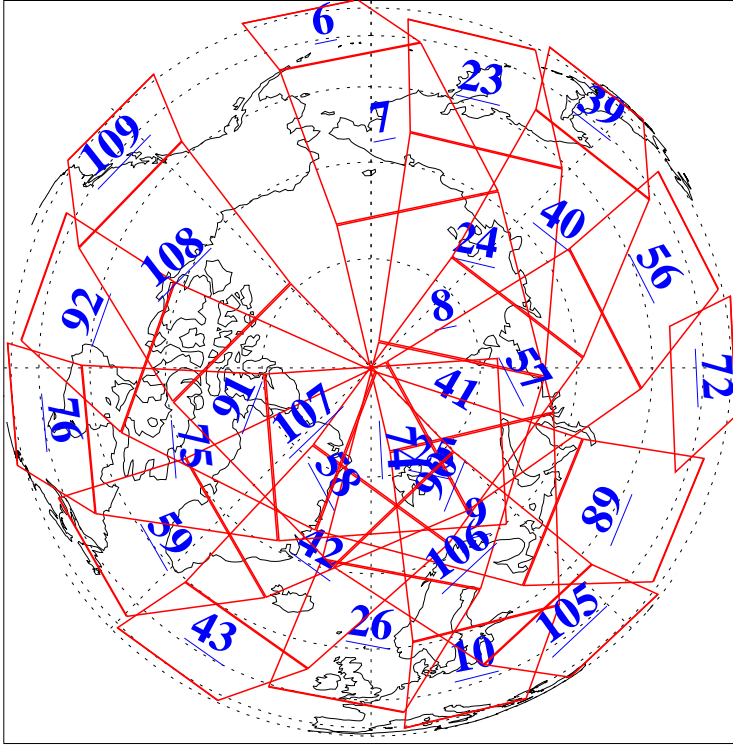

L1B Availability
AMSU Granules: 236
HSB Granules: 0
AIRS Granules: 237

29 Sep 2022
DoY 272
Aqua Day 7453
Granules: 1 to 120

Granules: 121 to 240

Legend: AMSU Available, *HSB Available*, *AIRS Available*

L1B Availability
 AMSU Granules: 236
 HSB Granules: 0
 AIRS Granules: 237

29 Sep 2022
 DoY 272
 Aqua Day 7453

Ascending Granules

Descending Granules

Legend: AMSU Available, HSB Available, AIRS Available

L1B Availability
 AMSU Granules: 236
 HSB Granules: 0
 AIRS Granules: 237

29 Sep 2022
 DoY 272
 Aqua Day 7453

Northern Hemisphere Granules

Southern Hemisphere Granules

Legend: AMSU Available, HSB Available, **AIRS Available**