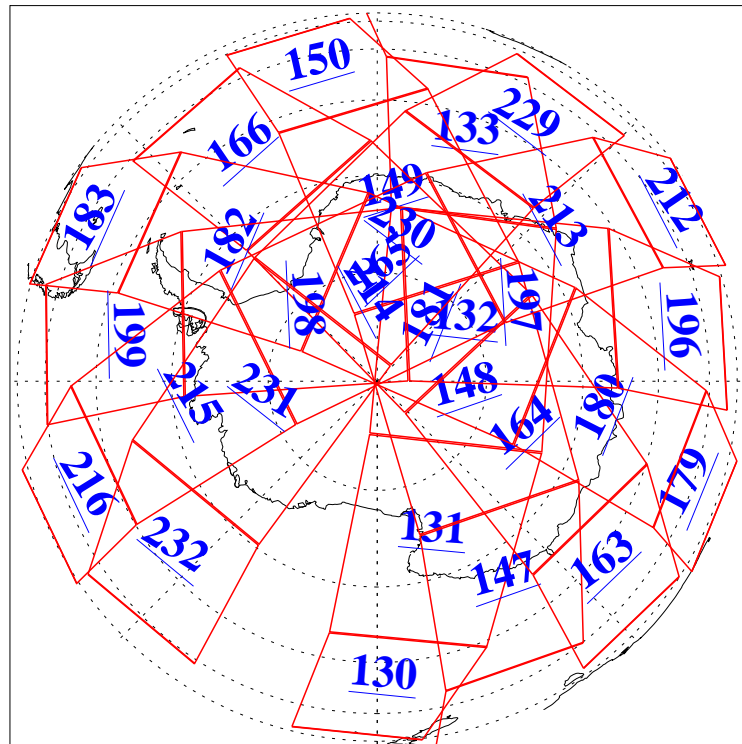

29 Sep 2022
 DoY 272
 Aqua Day 7453

Ascending Granules

Descending Granules

Legend: AMSU Available, HSB Available, AIRS Available

L1B Availability
 AMSU Granules: 236
 HSB Granules: 0
 AIRS Granules: 237

29 Sep 2022
 DoY 272
 Aqua Day 7453

Northern Hemisphere Granules

Southern Hemisphere Granules

Legend: AMSU Available, HSB Available, **AIRS Available**