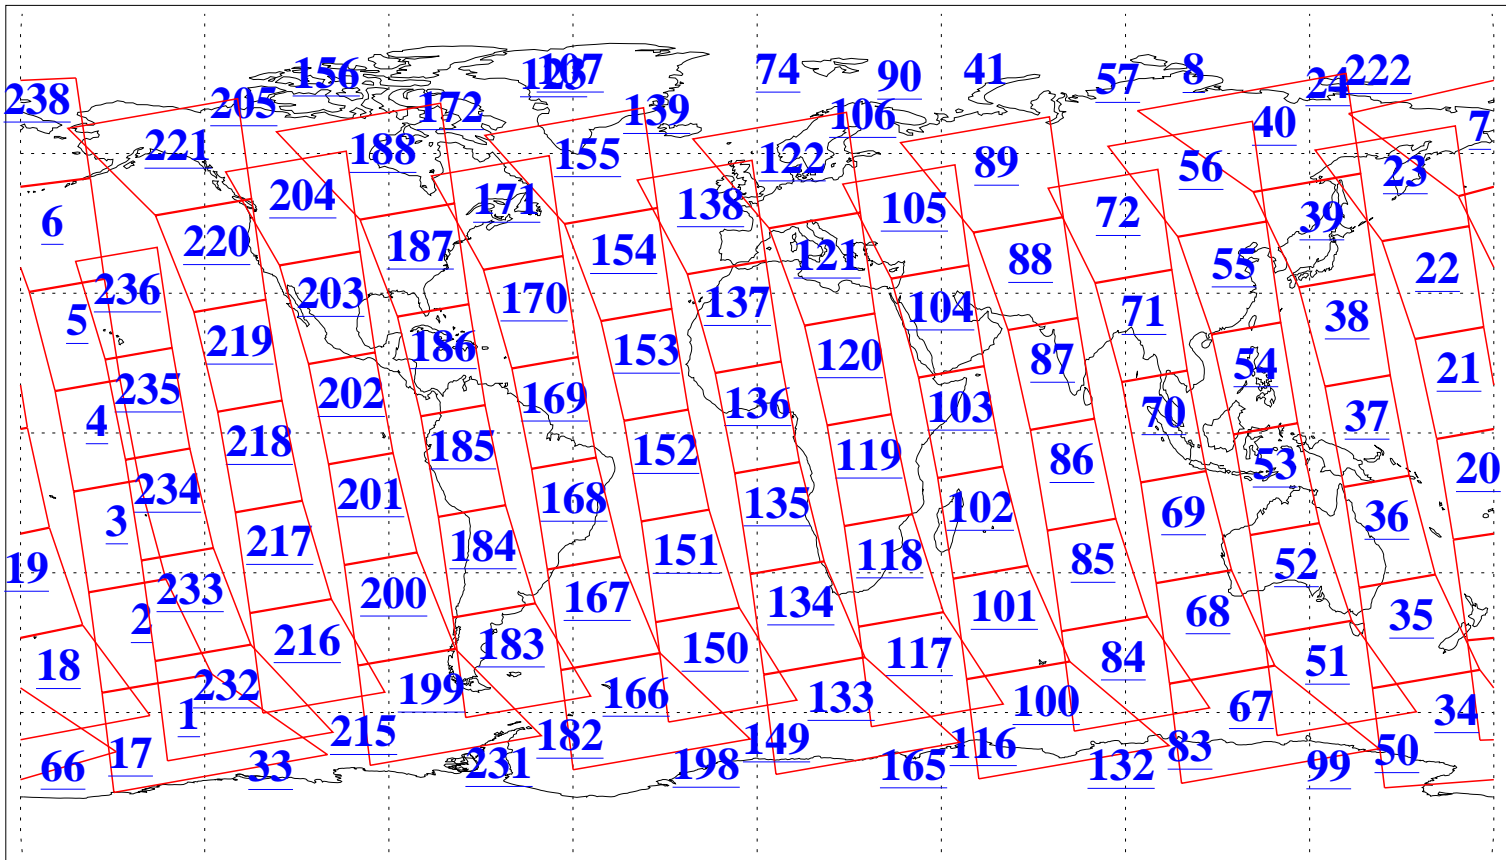

L1B Availability
AMSU Granules: 236
HSB Granules: 0
AIRS Granules: 237

29 Sep 2022
DoY 272
Aqua Day 7453
Granules: 1 to 120

Granules: 121 to 240

Legend: AMSU Available, *HSB Available*, *AIRS Available*

L1B Availability
 AMSU Granules: 236
 HSB Granules: 0
 AIRS Granules: 237

29 Sep 2022
 DoY 272
 Aqua Day 7453

Ascending Granules

Descending Granules

Legend: AMSU Available, HSB Available, AIRS Available

L1B Availability
 AMSU Granules: 236
 HSB Granules: 0
 AIRS Granules: 237

29 Sep 2022
 DoY 272
 Aqua Day 7453

Northern Hemisphere Granules

Southern Hemisphere Granules

Legend: AMSU Available, HSB Available, **AIRS Available**