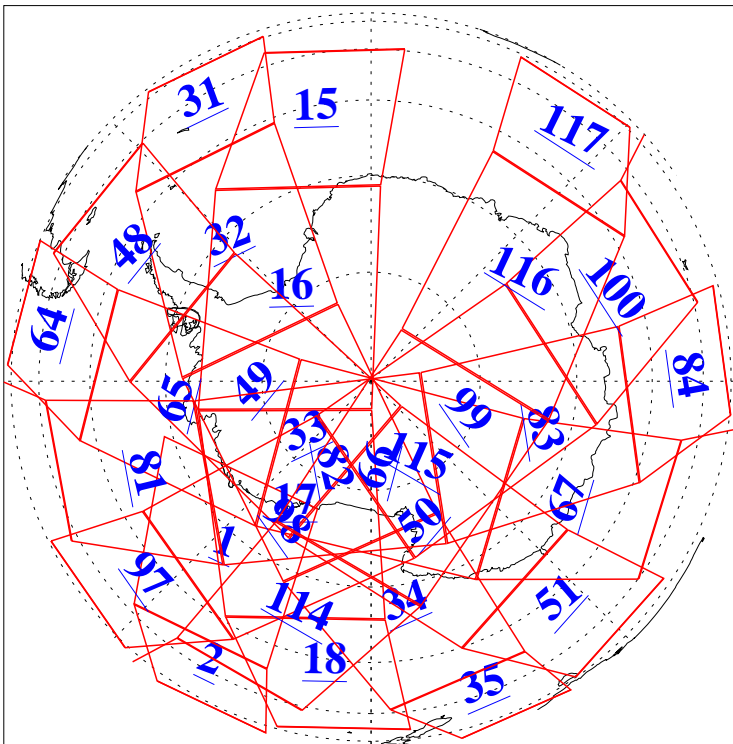

L1B Availability
AMSU Granules: 236
HSB Granules: 0
AIRS Granules: 237

29 Sep 2022
DoY 272
Aqua Day 7453
Granules: 1 to 120

Granules: 121 to 240

Legend: AMSU Available, *HSB Available*, *AIRS Available*

L1B Availability
 AMSU Granules: 236
 HSB Granules: 0
 AIRS Granules: 237

29 Sep 2022
 DoY 272
 Aqua Day 7453

Ascending Granules

Descending Granules

Legend: AMSU Available, HSB Available, AIRS Available

L1B Availability
 AMSU Granules: 236
 HSB Granules: 0
 AIRS Granules: 237

29 Sep 2022
 DoY 272
 Aqua Day 7453

Northern Hemisphere Granules

Southern Hemisphere Granules

Legend: AMSU Available, HSB Available, **AIRS Available**