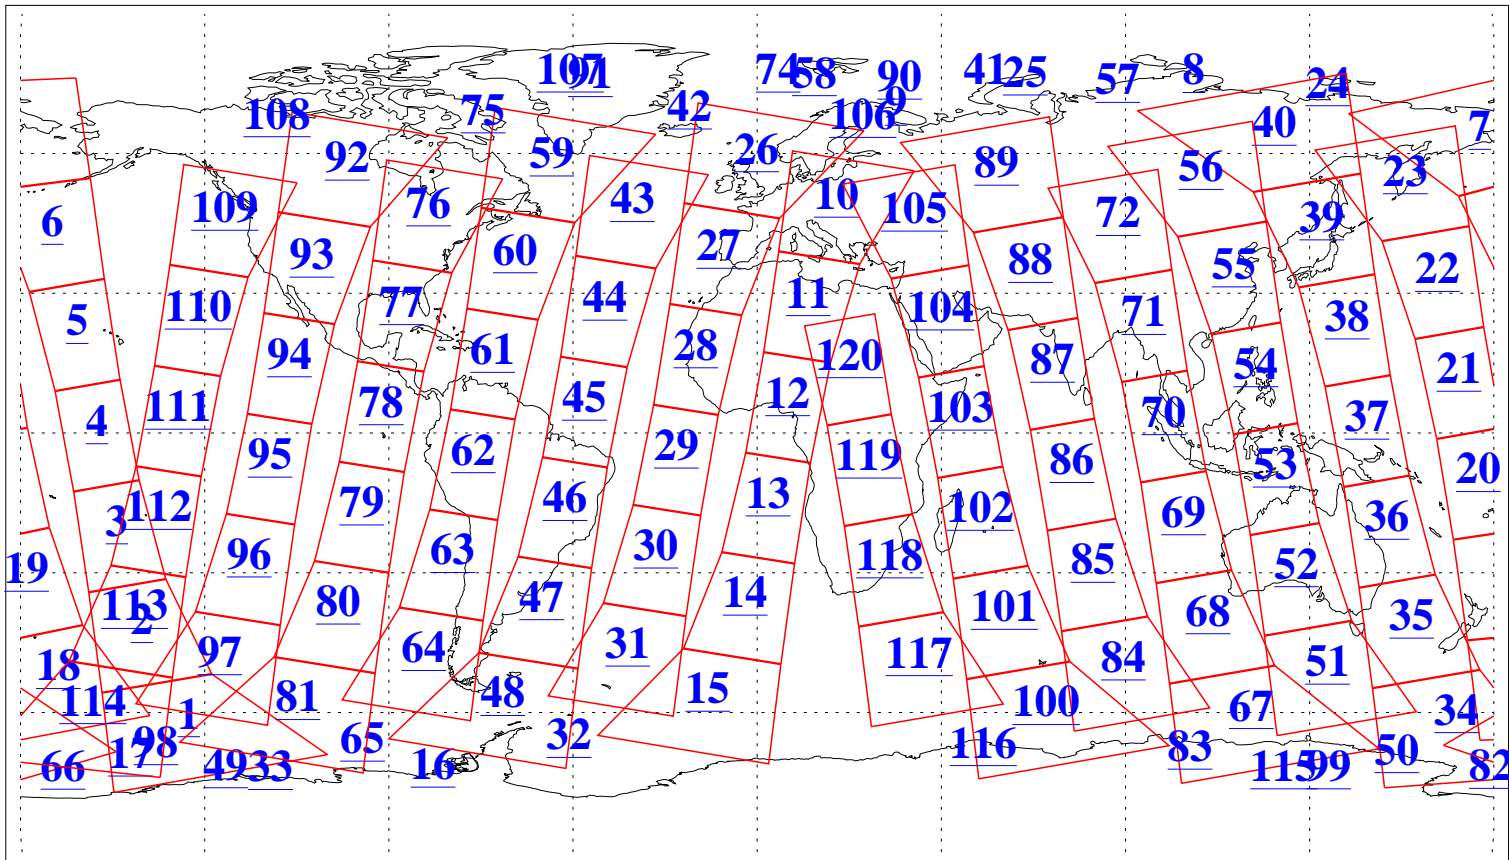

L1B Availability
AMSU Granules: 236
HSB Granules: 0
AIRS Granules: 237

29 Sep 2022
DoY 272
Aqua Day 7453
Granules: 1 to 120

Granules: 121 to 240

Legend: AMSU Available, *HSB Available*, *AIRS Available*

L1B Availability
 AMSU Granules: 236
 HSB Granules: 0
 AIRS Granules: 237

29 Sep 2022
 DoY 272
 Aqua Day 7453

Ascending Granules

Descending Granules

Legend: AMSU Available, HSB Available, AIRS Available

L1B Availability
 AMSU Granules: 236
 HSB Granules: 0
 AIRS Granules: 237

29 Sep 2022
 DoY 272
 Aqua Day 7453

Northern Hemisphere Granules

Southern Hemisphere Granules

Legend: AMSU Available, HSB Available, **AIRS Available**