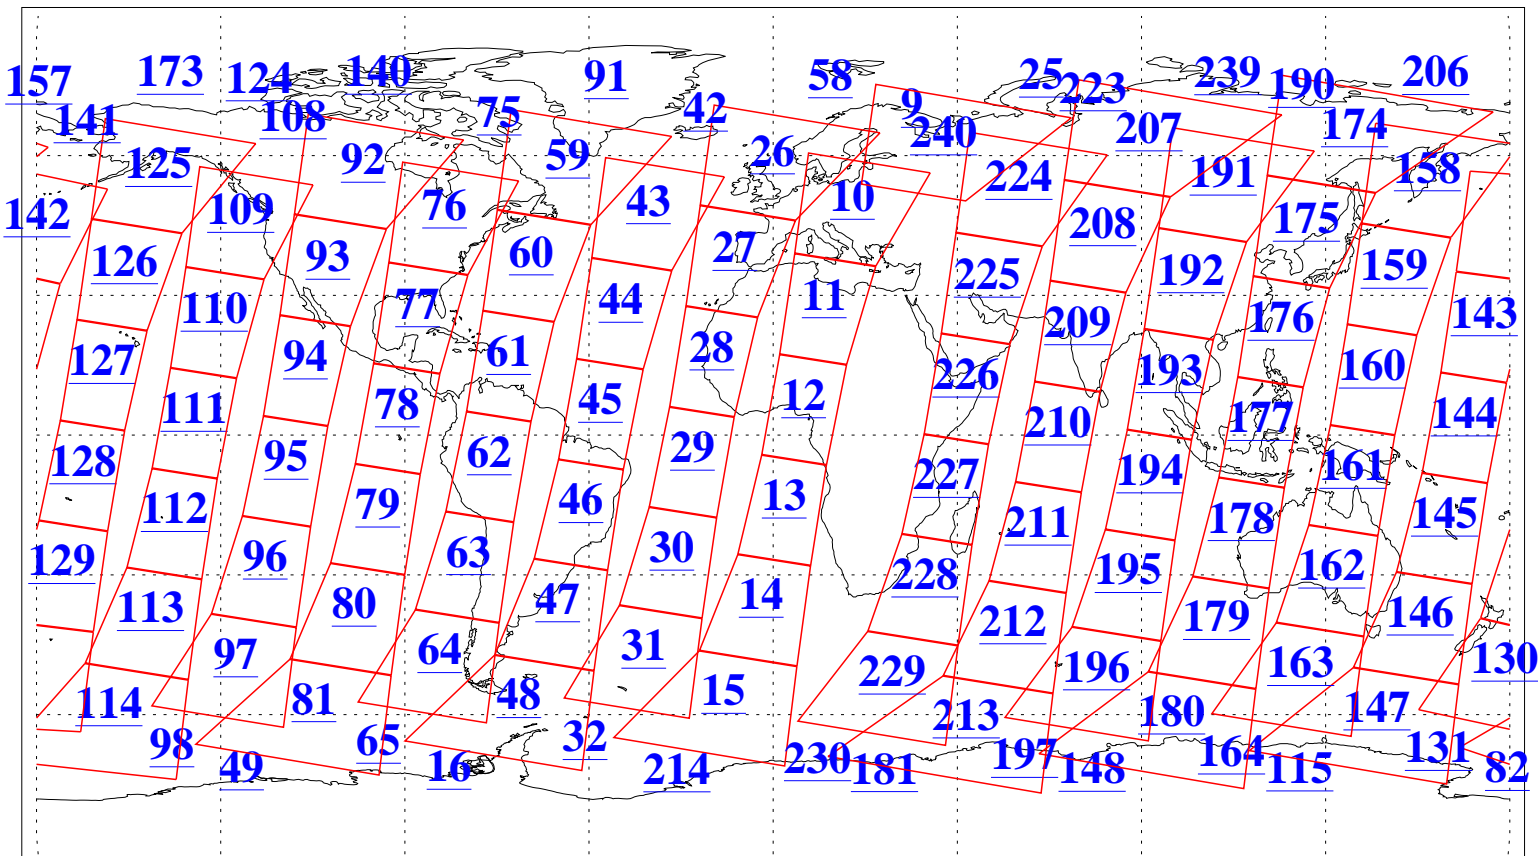

L1B Availability
AMSU Granules: 236
HSB Granules: 0
AIRS Granules: 237

29 Sep 2022
DoY 272
Aqua Day 7453
Granules: 1 to 120

Granules: 121 to 240

Legend: AMSU Available, *HSB Available*, *AIRS Available*

L1B Availability
 AMSU Granules: 236
 HSB Granules: 0
 AIRS Granules: 237

29 Sep 2022
 DoY 272
 Aqua Day 7453

Ascending Granules

Descending Granules

Legend: AMSU Available, HSB Available, AIRS Available

L1B Availability
 AMSU Granules: 236
 HSB Granules: 0
 AIRS Granules: 237

29 Sep 2022
 DoY 272
 Aqua Day 7453

Northern Hemisphere Granules

Southern Hemisphere Granules

Legend: AMSU Available, HSB Available, **AIRS Available**