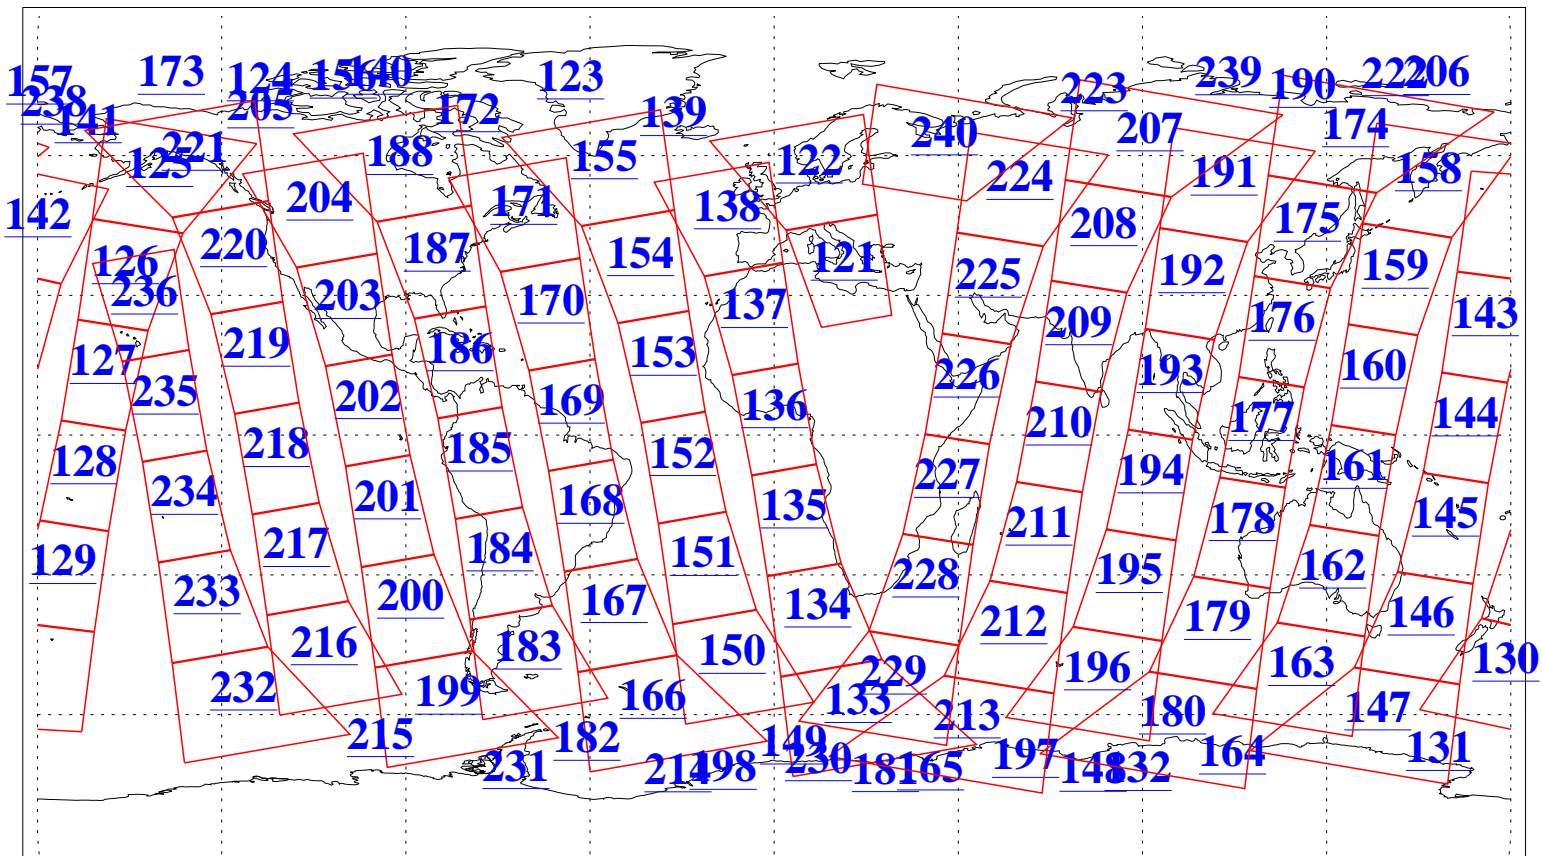

L1B Availability
AMSU Granules: 236
HSB Granules: 0
AIRS Granules: 237

29 Sep 2022
DoY 272
Aqua Day 7453
Granules: 1 to 120

Granules: 121 to 240

Legend: AMSU Available, *HSB Available*, *AIRS Available*

L1B Availability
 AMSU Granules: 236
 HSB Granules: 0
 AIRS Granules: 237

29 Sep 2022
 DoY 272
 Aqua Day 7453

Ascending Granules

Descending Granules

Legend: AMSU Available, HSB Available, AIRS Available

L1B Availability
 AMSU Granules: 236
 HSB Granules: 0
 AIRS Granules: 237

29 Sep 2022
 DoY 272
 Aqua Day 7453

Northern Hemisphere Granules

Southern Hemisphere Granules

Legend: AMSU Available, HSB Available, **AIRS Available**