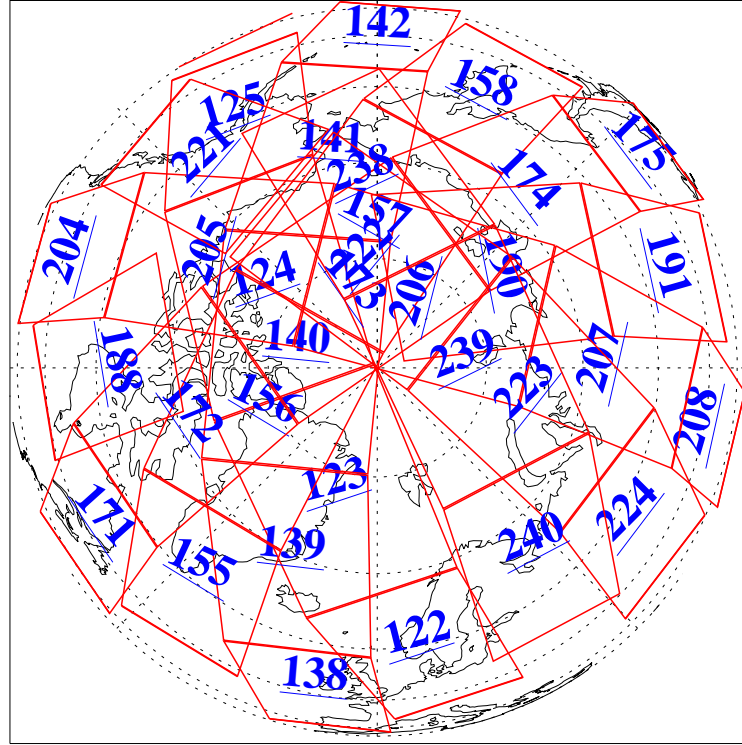

29 Sep 2022
 DoY 272
 Aqua Day 7453

Ascending Granules

Descending Granules

Legend: AMSU Available, HSB Available, AIRS Available

L1B Availability
 AMSU Granules: 236
 HSB Granules: 0
 AIRS Granules: 237

29 Sep 2022
 DoY 272
 Aqua Day 7453

Northern Hemisphere Granules

Southern Hemisphere Granules

Legend: AMSU Available, HSB Available, **AIRS Available**