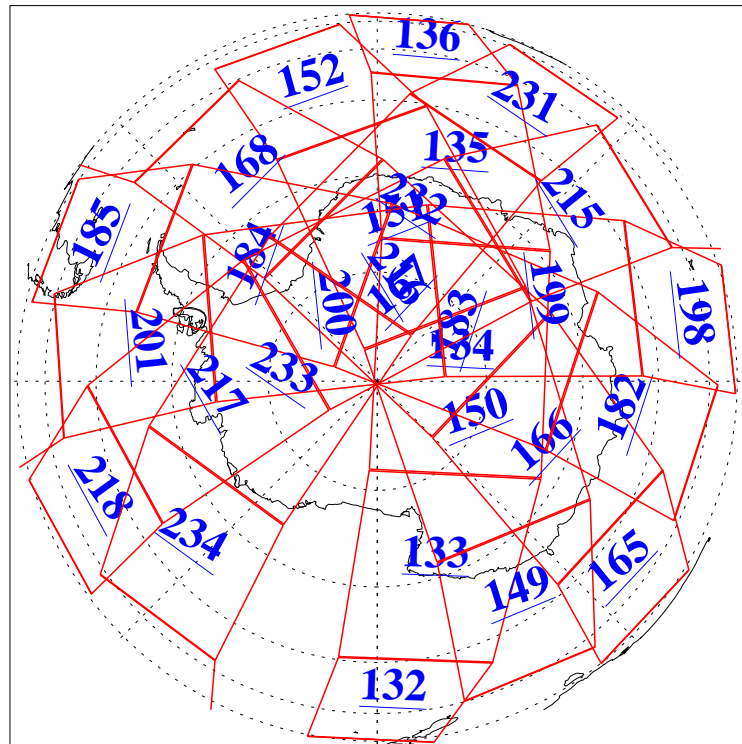

L1B Availability  
AMSU Granules: 238  
HSB Granules: 0  
AIRS Granules: 238

27 Sep 2022  
DoY 270  
Aqua Day 7451  
Ascending Granules

Descending Granules

Legend: AMSU Available, HSB Available, AIRS Available

L1B Availability  
AMSU Granules: 238  
HSB Granules: 0  
AIRS Granules: 238

27 Sep 2022  
DoY 270  
Aqua Day 7451

Northern Hemisphere Granules

Southern Hemisphere Granules

Legend: AMSU Available, HSB Available, AIRS Available