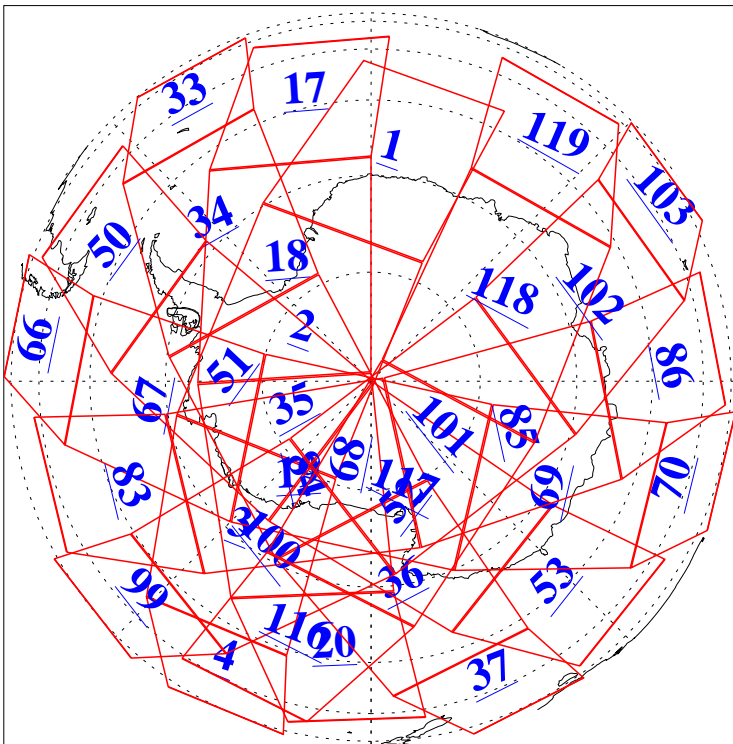

L1B Availability  
AMSU Granules: 238  
HSB Granules: 0  
AIRS Granules: 238

27 Sep 2022  
DoY 270  
Aqua Day 7451  
Granules: 1 to 120

Granules: 121 to 240

Legend: AMSU Available, *HSB Available*, *AIRS Available*

L1B Availability  
AMSU Granules: 238  
HSB Granules: 0  
AIRS Granules: 238

27 Sep 2022  
DoY 270  
Aqua Day 7451  
Ascending Granules

Descending Granules

Legend: AMSU Available, HSB Available, AIRS Available

L1B Availability  
AMSU Granules: 238  
HSB Granules: 0  
AIRS Granules: 238

27 Sep 2022  
DoY 270  
Aqua Day 7451

Northern Hemisphere Granules

Southern Hemisphere Granules

Legend: AMSU Available, HSB Available, AIRS Available