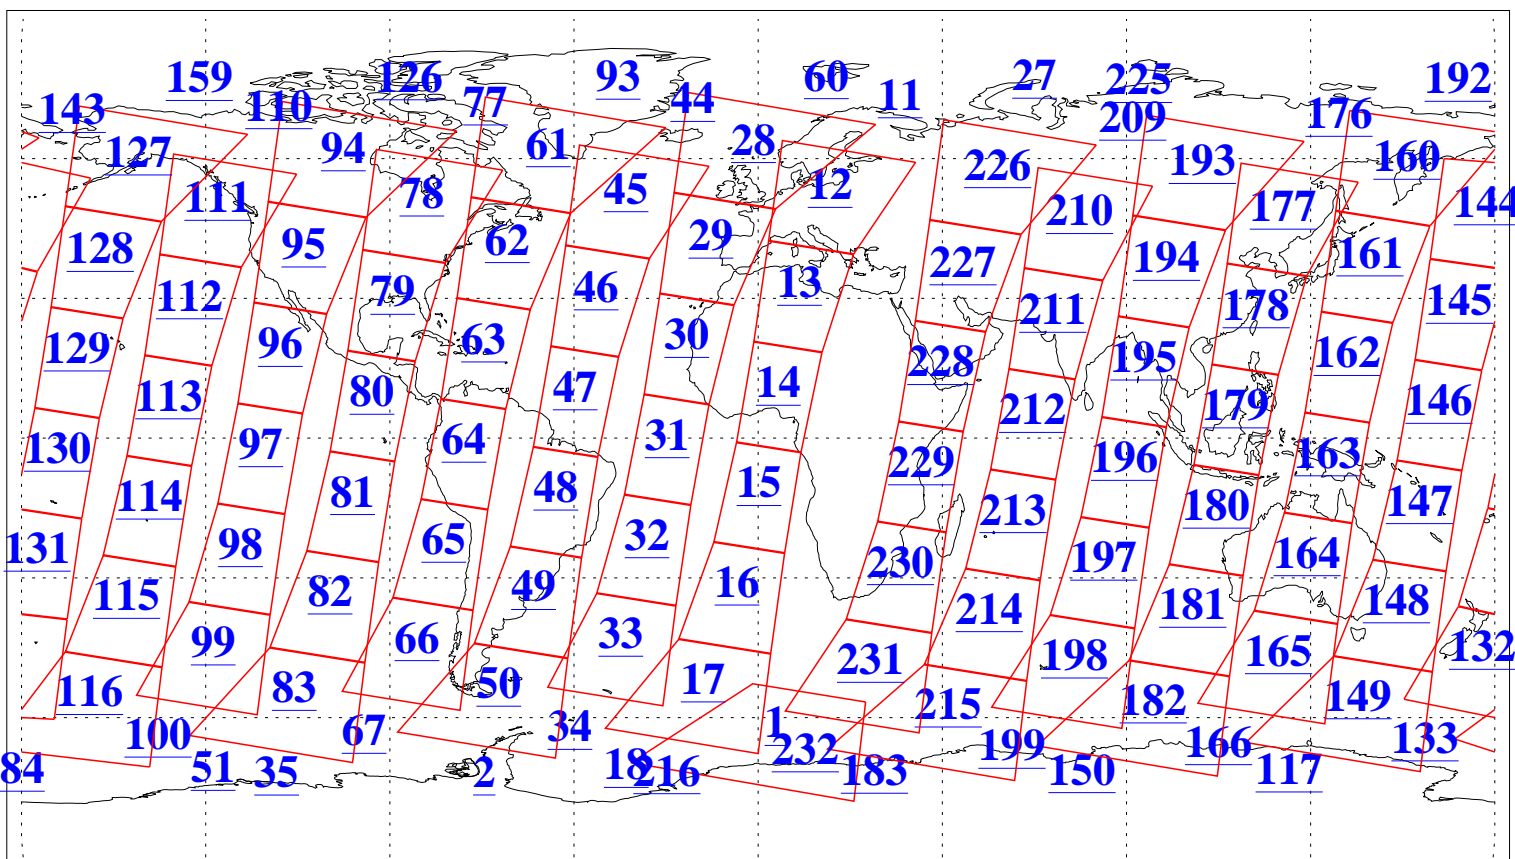

L1B Availability  
AMSU Granules: 238  
HSB Granules: 0  
AIRS Granules: 238

27 Sep 2022  
DoY 270  
Aqua Day 7451  
Granules: 1 to 120

Granules: 121 to 240

Legend: AMSU Available, *HSB Available*, *AIRS Available*

L1B Availability  
AMSU Granules: 238  
HSB Granules: 0  
AIRS Granules: 238

27 Sep 2022  
DoY 270  
Aqua Day 7451  
Ascending Granules

Descending Granules

Legend: AMSU Available, HSB Available, AIRS Available

L1B Availability  
AMSU Granules: 238  
HSB Granules: 0  
AIRS Granules: 238

27 Sep 2022  
DoY 270  
Aqua Day 7451

Northern Hemisphere Granules

Southern Hemisphere Granules

Legend: AMSU Available, HSB Available, AIRS Available