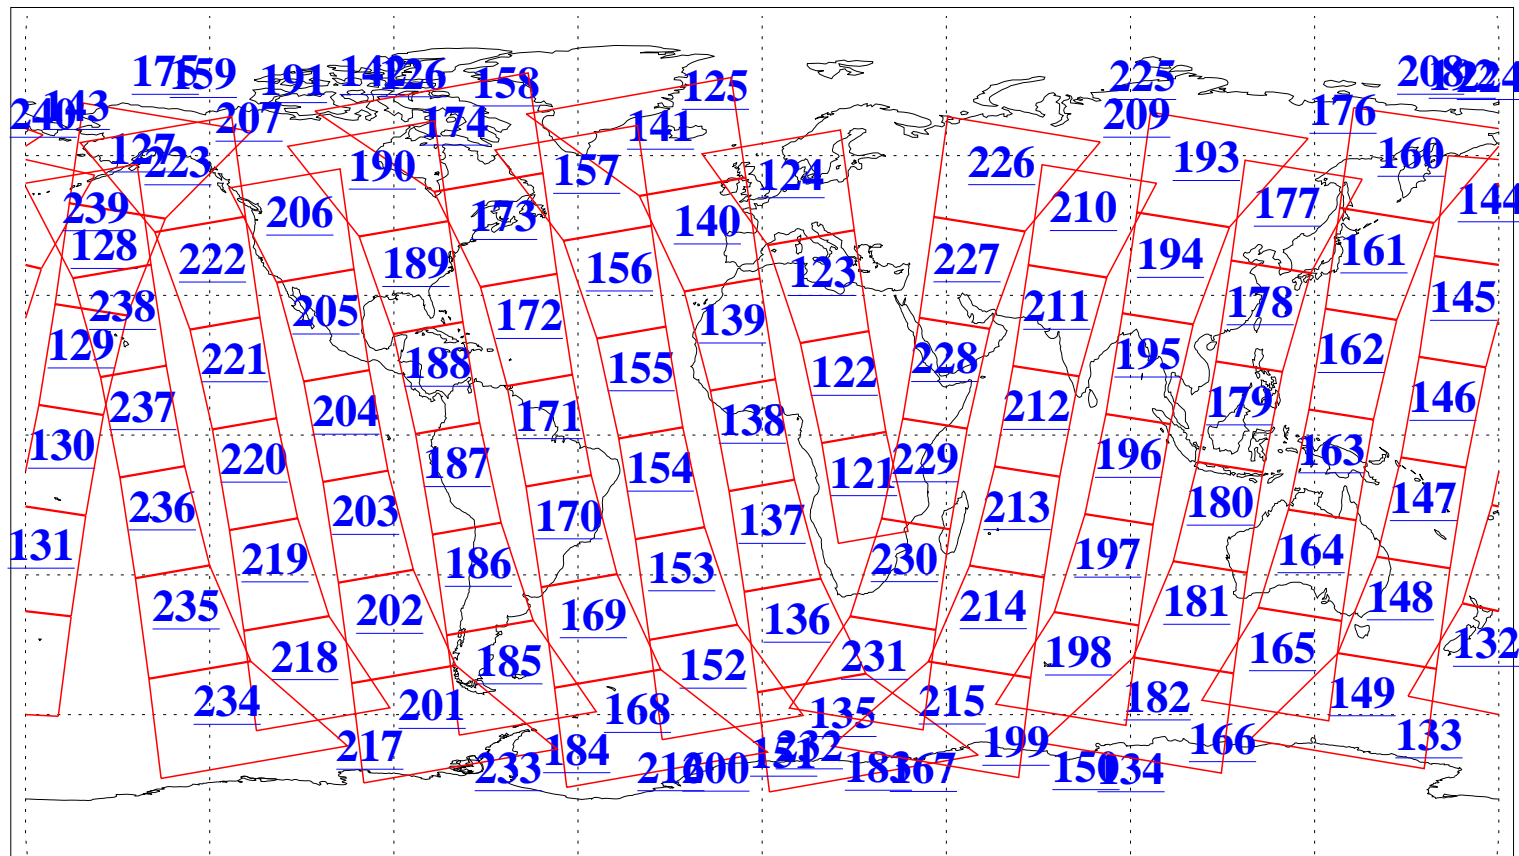

L1B Availability  
AMSU Granules: 238  
HSB Granules: 0  
AIRS Granules: 238

27 Sep 2022  
DoY 270  
Aqua Day 7451  
Granules: 1 to 120

Granules: 121 to 240

Legend: AMSU Available, *HSB Available*, *AIRS Available*

L1B Availability  
AMSU Granules: 238  
HSB Granules: 0  
AIRS Granules: 238

27 Sep 2022  
DoY 270  
Aqua Day 7451  
Ascending Granules

Descending Granules

Legend: AMSU Available, HSB Available, AIRS Available

L1B Availability  
AMSU Granules: 238  
HSB Granules: 0  
AIRS Granules: 238

27 Sep 2022  
DoY 270  
Aqua Day 7451

Northern Hemisphere Granules

Southern Hemisphere Granules

Legend: AMSU Available, HSB Available, AIRS Available