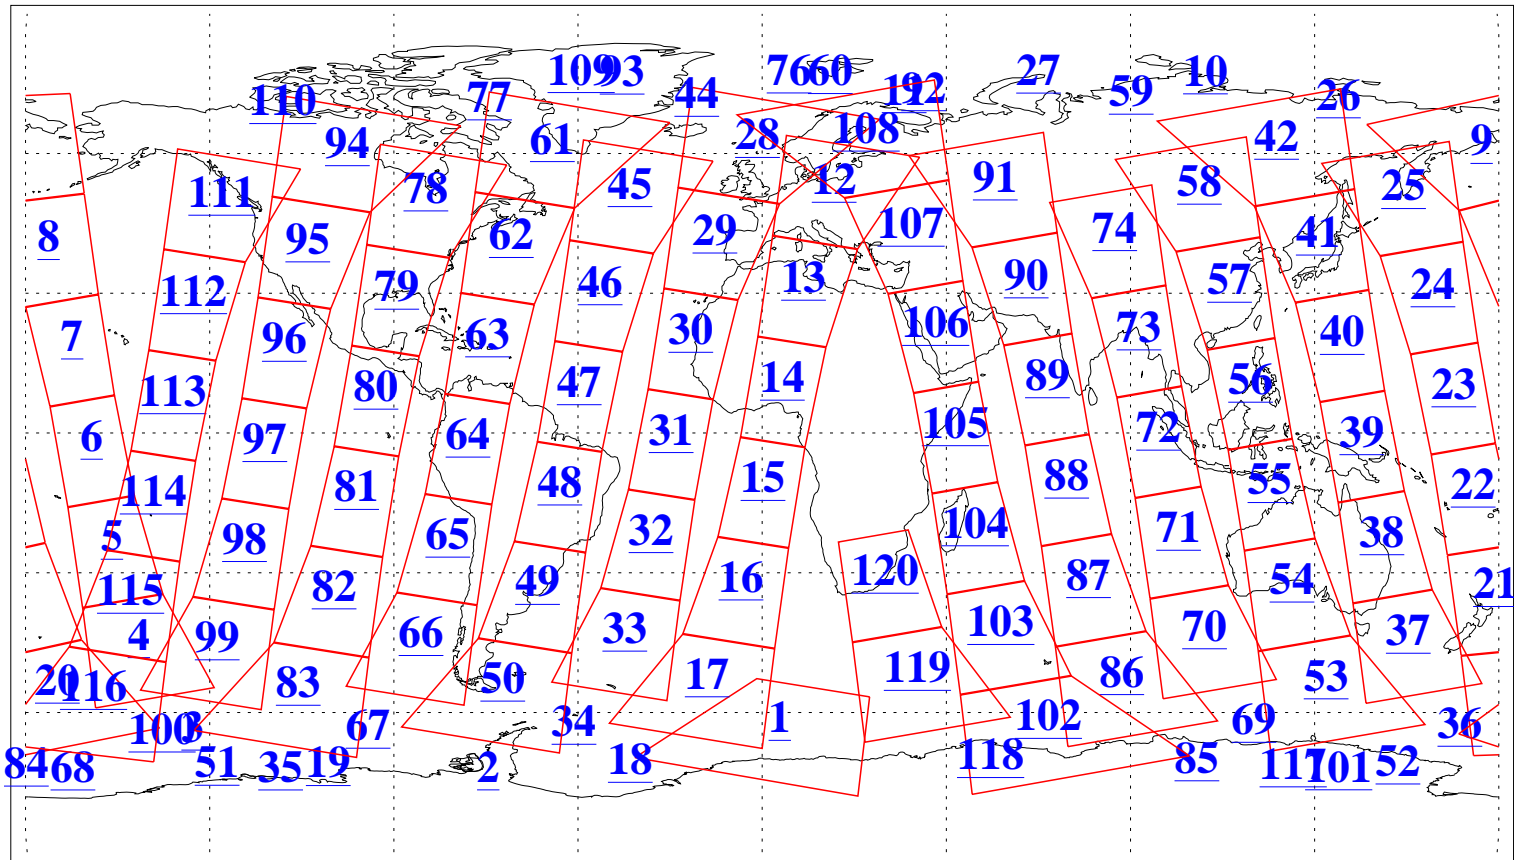

L1B Availability  
AMSU Granules: 238  
HSB Granules: 0  
AIRS Granules: 238

27 Sep 2022  
DoY 270  
Aqua Day 7451  
Granules: 1 to 120

Granules: 121 to 240

Legend: AMSU Available, *HSB Available*, *AIRS Available*

L1B Availability  
AMSU Granules: 238  
HSB Granules: 0  
AIRS Granules: 238

27 Sep 2022  
DoY 270  
Aqua Day 7451  
Ascending Granules

Descending Granules

Legend: AMSU Available, HSB Available, AIRS Available

L1B Availability  
AMSU Granules: 238  
HSB Granules: 0  
AIRS Granules: 238

27 Sep 2022  
DoY 270  
Aqua Day 7451

Northern Hemisphere Granules

Southern Hemisphere Granules

Legend: AMSU Available, HSB Available, AIRS Available