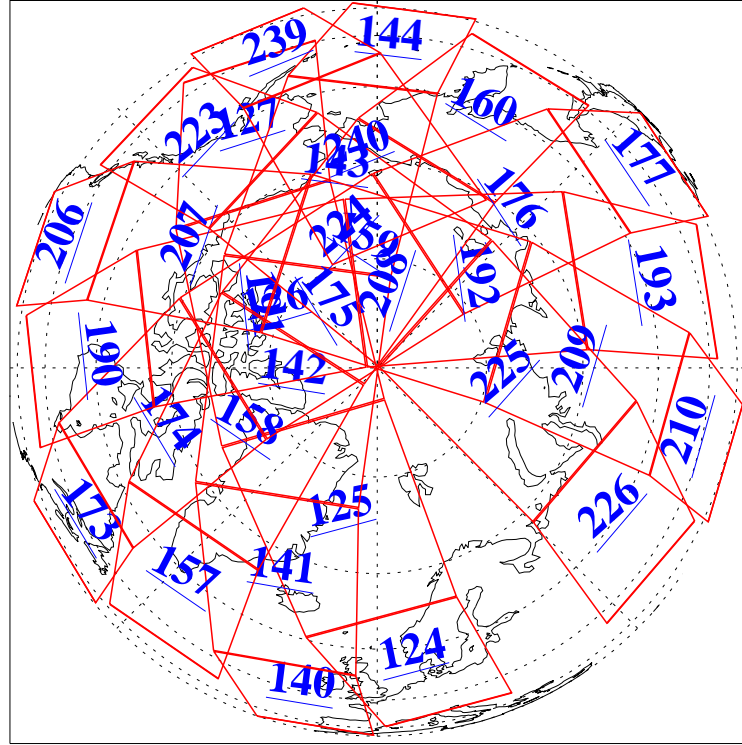

L1B Availability  
AMSU Granules: 238  
HSB Granules: 0  
AIRS Granules: 238

27 Sep 2022  
DoY 270  
Aqua Day 7451  
Ascending Granules

Descending Granules

Legend: AMSU Available, HSB Available, AIRS Available

L1B Availability  
AMSU Granules: 238  
HSB Granules: 0  
AIRS Granules: 238

27 Sep 2022  
DoY 270  
Aqua Day 7451

Northern Hemisphere Granules

Southern Hemisphere Granules

Legend: AMSU Available, HSB Available, AIRS Available