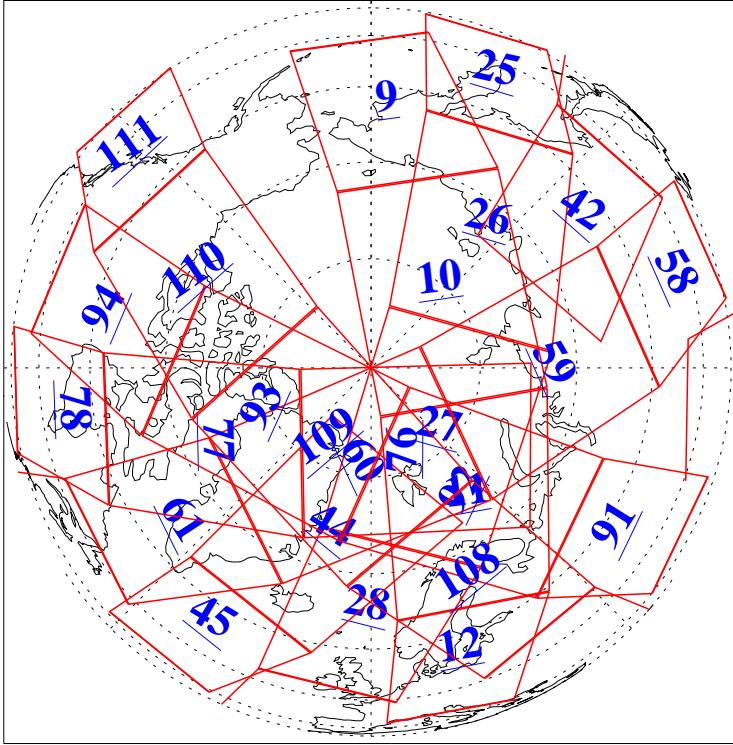

L1B Availability  
AMSU Granules: 238  
HSB Granules: 0  
AIRS Granules: 238

27 Sep 2022  
DoY 270  
Aqua Day 7451  
Granules: 1 to 120

Granules: 121 to 240

Legend: AMSU Available, *HSB Available*, *AIRS Available*

L1B Availability  
AMSU Granules: 238  
HSB Granules: 0  
AIRS Granules: 238

27 Sep 2022  
DoY 270  
Aqua Day 7451  
Ascending Granules

Descending Granules

Legend: AMSU Available, HSB Available, AIRS Available

L1B Availability  
AMSU Granules: 238  
HSB Granules: 0  
AIRS Granules: 238

27 Sep 2022  
DoY 270  
Aqua Day 7451

Northern Hemisphere Granules

Southern Hemisphere Granules

Legend: AMSU Available, HSB Available, AIRS Available