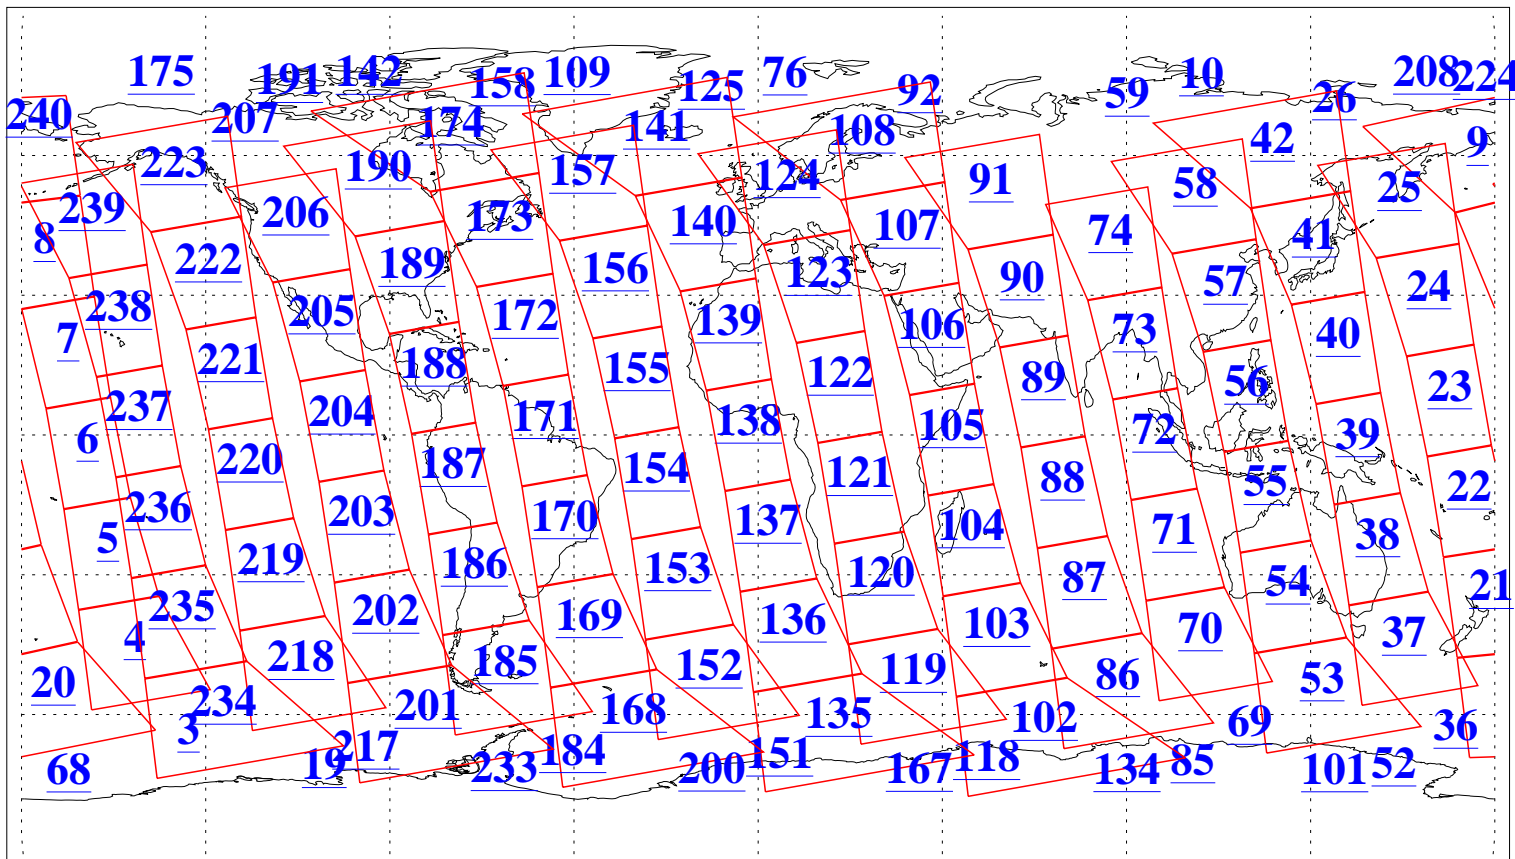

L1B Availability  
AMSU Granules: 238  
HSB Granules: 0  
AIRS Granules: 238

27 Sep 2022  
DoY 270  
Aqua Day 7451  
Granules: 1 to 120

Granules: 121 to 240

Legend: AMSU Available, *HSB Available*, *AIRS Available*

L1B Availability  
AMSU Granules: 238  
HSB Granules: 0  
AIRS Granules: 238

27 Sep 2022  
DoY 270  
Aqua Day 7451  
Ascending Granules

Descending Granules

Legend: AMSU Available, HSB Available, AIRS Available