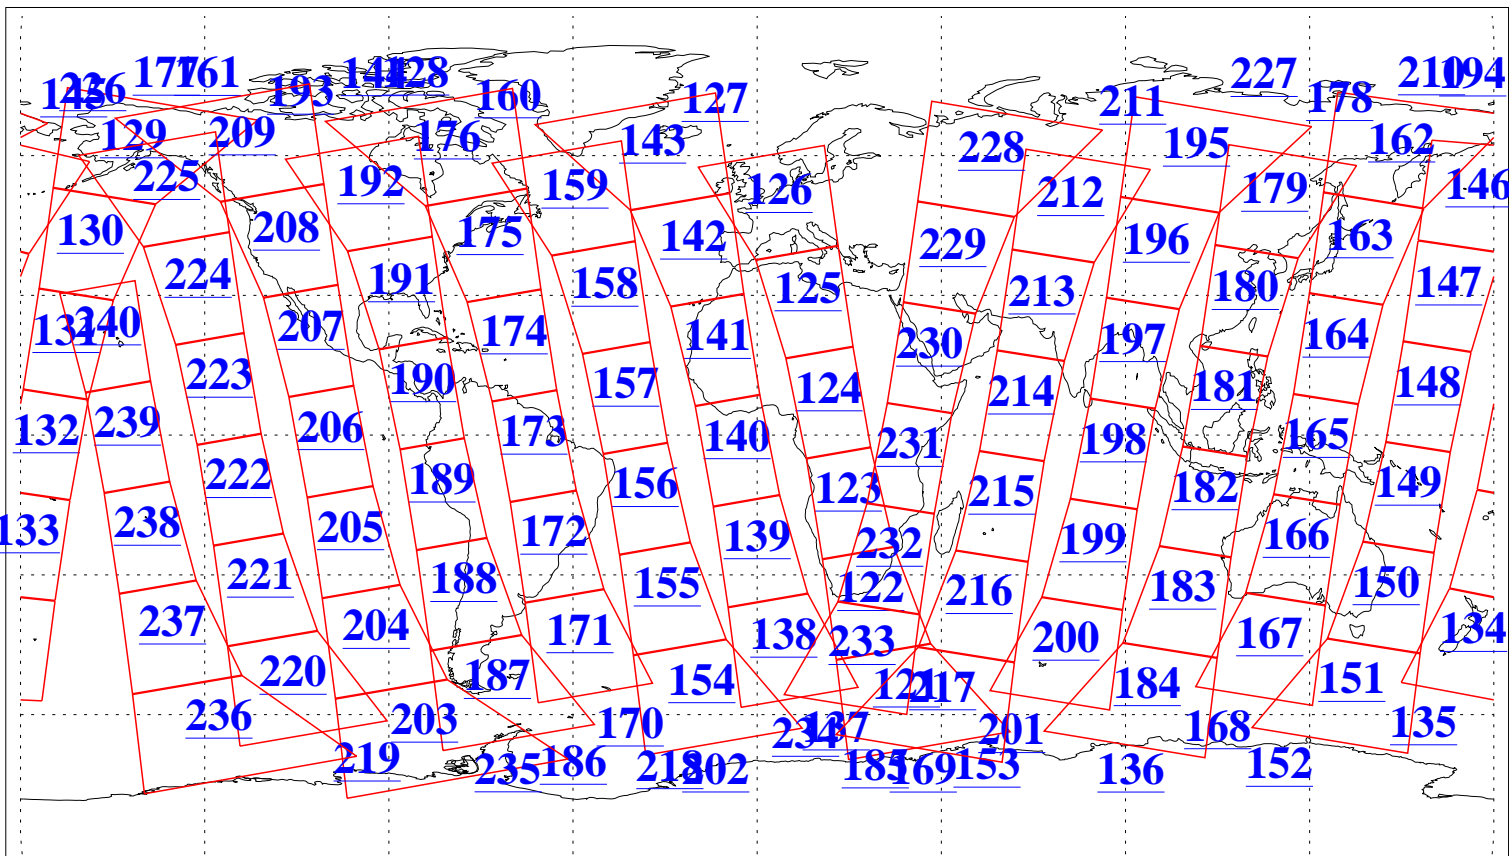

L1B Availability
AMSU Granules: 238
HSB Granules: 0
AIRS Granules: 238

25 Sep 2022
DoY 268
Aqua Day 7449
Granules: 1 to 120

Granules: 121 to 240

Legend: AMSU Available, HSB Available, AIRS Available

L1B Availability
AMSU Granules: 238
HSB Granules: 0
AIRS Granules: 238

25 Sep 2022
DoY 268
Aqua Day 7449
Ascending Granules

Descending Granules

Legend: AMSU Available, HSB Available, AIRS Available

L1B Availability
 AMSU Granules: 238
 HSB Granules: 0
 AIRS Granules: 238

25 Sep 2022
 DoY 268
 Aqua Day 7449

Northern Hemisphere Granules

Southern Hemisphere Granules

Legend: AMSU Available, HSB Available, **AIRS Available**