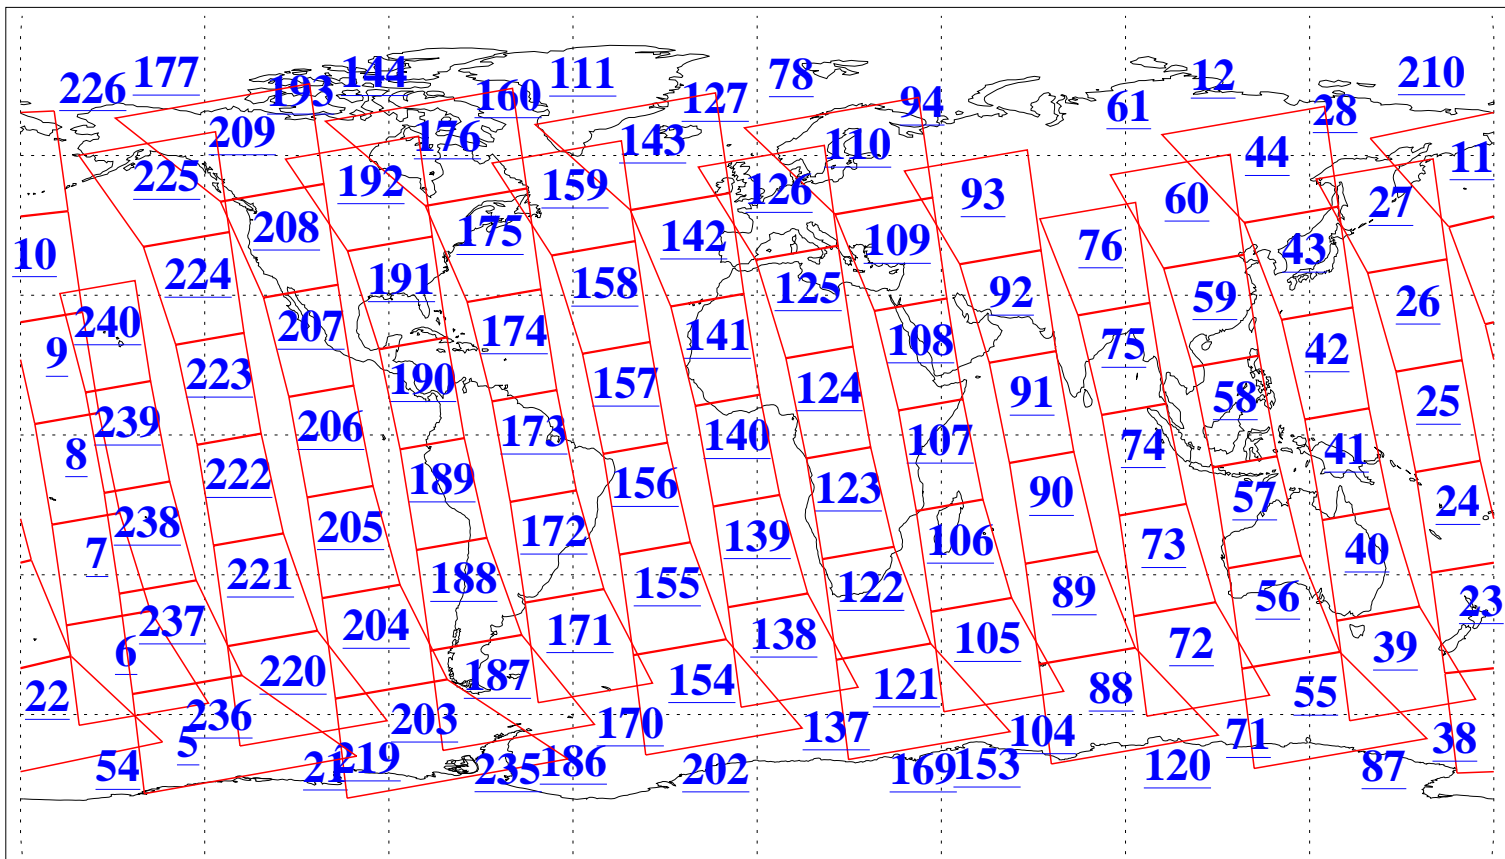

L1B Availability
AMSU Granules: 238
HSB Granules: 0
AIRS Granules: 238

25 Sep 2022
DoY 268
Aqua Day 7449
Granules: 1 to 120

Granules: 121 to 240

Legend: AMSU Available, HSB Available, AIRS Available

L1B Availability
AMSU Granules: 238
HSB Granules: 0
AIRS Granules: 238

25 Sep 2022
DoY 268
Aqua Day 7449
Ascending Granules

Descending Granules

Legend: AMSU Available, HSB Available, AIRS Available

L1B Availability
 AMSU Granules: 238
 HSB Granules: 0
 AIRS Granules: 238

25 Sep 2022
 DoY 268
 Aqua Day 7449

Northern Hemisphere Granules

Southern Hemisphere Granules

Legend: AMSU Available, HSB Available, **AIRS Available**