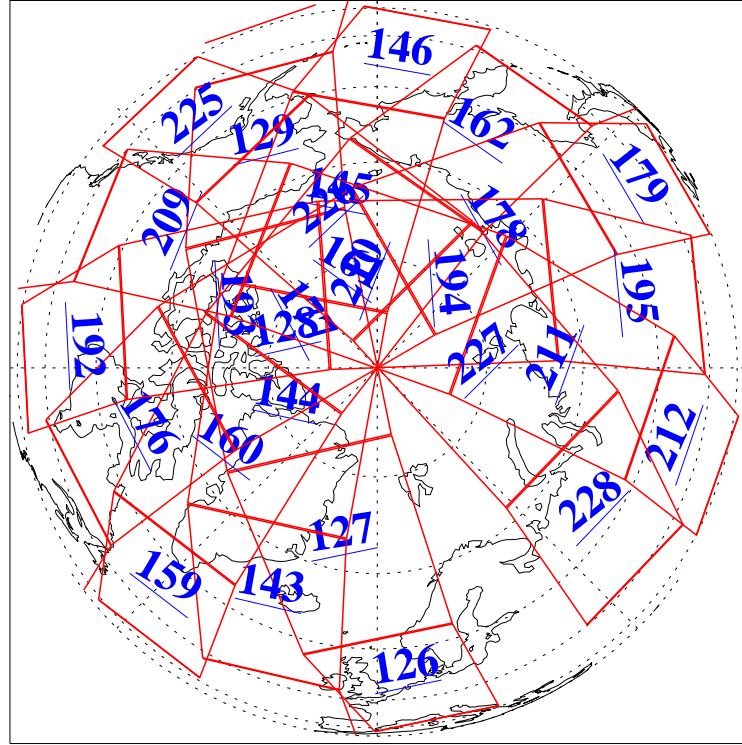

25 Sep 2022
DoY 268
Aqua Day 7449
Ascending Granules

Descending Granules

Legend: AMSU Available, HSB Available, AIRS Available

L1B Availability
 AMSU Granules: 238
 HSB Granules: 0
 AIRS Granules: 238

25 Sep 2022
 DoY 268
 Aqua Day 7449

Northern Hemisphere Granules

Southern Hemisphere Granules

Legend: AMSU Available, HSB Available, **AIRS Available**