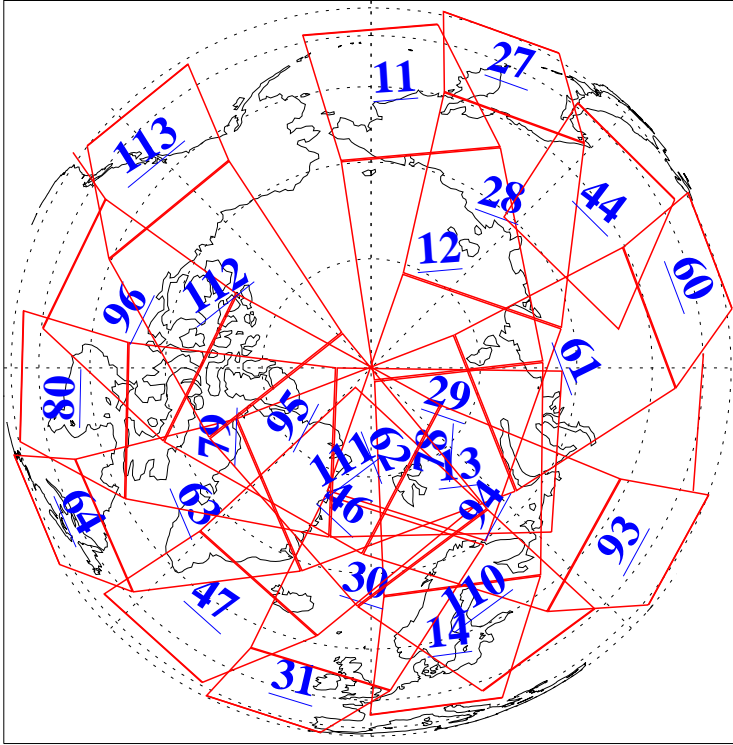

L1B Availability
AMSU Granules: 238
HSB Granules: 0
AIRS Granules: 238

25 Sep 2022
DoY 268
Aqua Day 7449
Granules: 1 to 120

Granules: 121 to 240

Legend: AMSU Available, HSB Available, AIRS Available

L1B Availability
AMSU Granules: 238
HSB Granules: 0
AIRS Granules: 238

25 Sep 2022
DoY 268
Aqua Day 7449
Ascending Granules

Descending Granules

Legend: AMSU Available, HSB Available, AIRS Available

L1B Availability
 AMSU Granules: 238
 HSB Granules: 0
 AIRS Granules: 238

25 Sep 2022
 DoY 268
 Aqua Day 7449

Northern Hemisphere Granules

Southern Hemisphere Granules

Legend: AMSU Available, HSB Available, **AIRS Available**