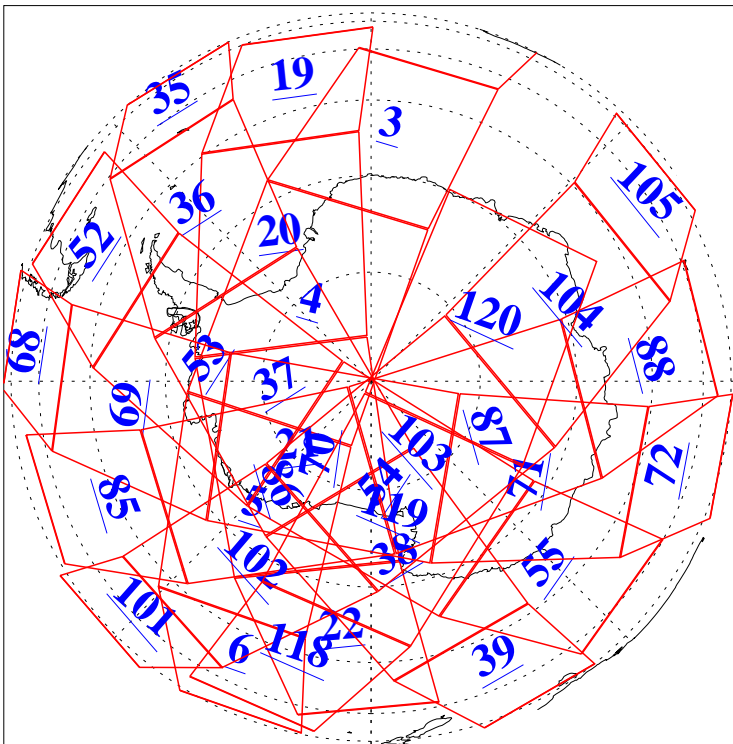

25 Sep 2022
DoY 268
Aqua Day 7449
Ascending Granules

Descending Granules

Legend: AMSU Available, HSB Available, AIRS Available

L1B Availability
 AMSU Granules: 238
 HSB Granules: 0
 AIRS Granules: 238

25 Sep 2022
 DoY 268
 Aqua Day 7449

Northern Hemisphere Granules

Southern Hemisphere Granules

Legend: AMSU Available, HSB Available, **AIRS Available**