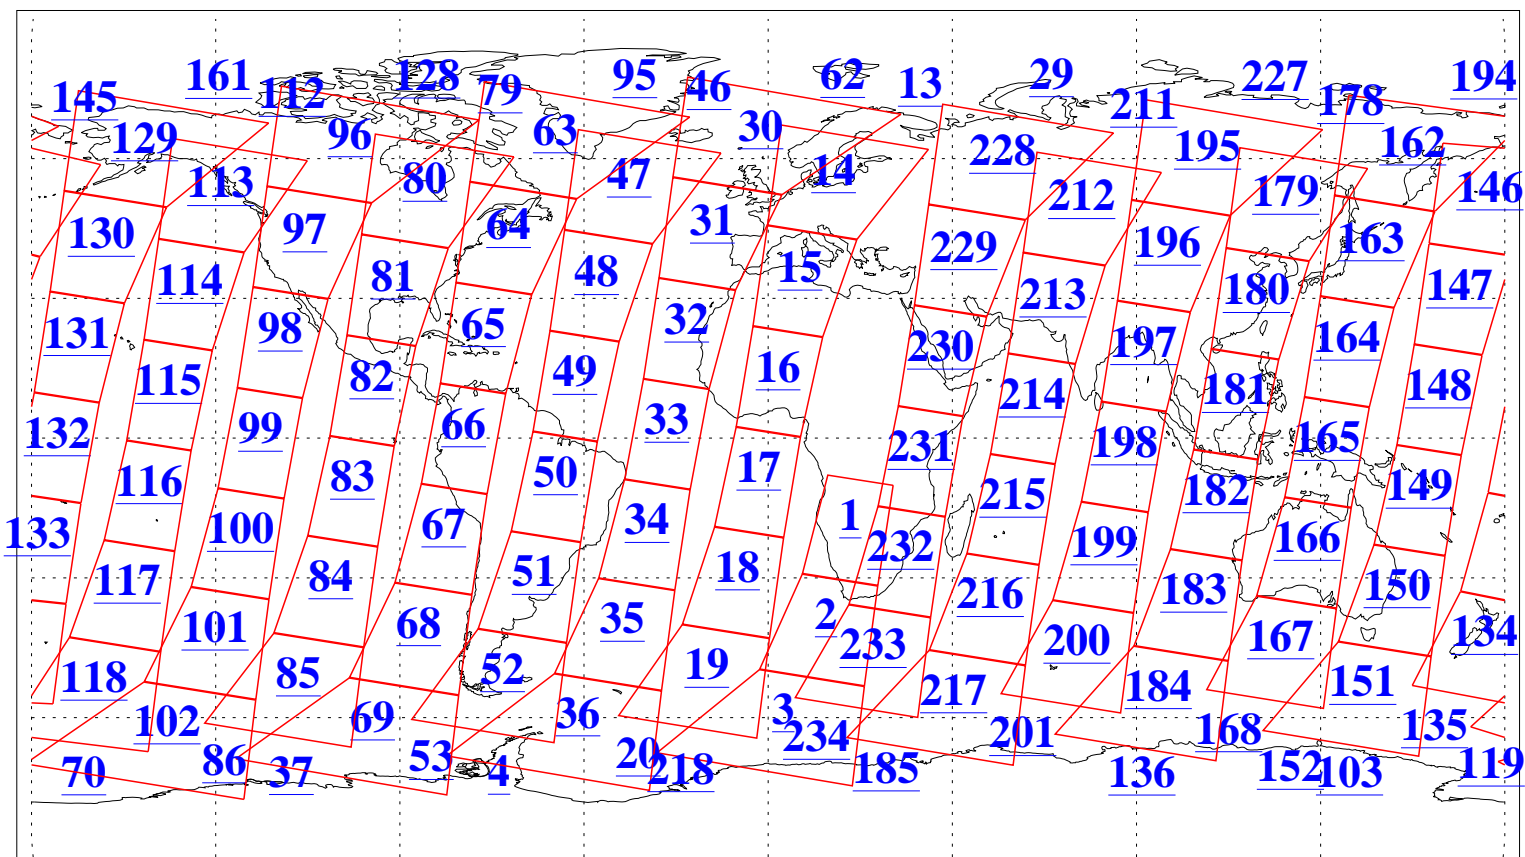

L1B Availability
AMSU Granules: 238
HSB Granules: 0
AIRS Granules: 238

25 Sep 2022
DoY 268
Aqua Day 7449
Granules: 1 to 120

Granules: 121 to 240

Legend: AMSU Available, HSB Available, AIRS Available

L1B Availability
AMSU Granules: 238
HSB Granules: 0
AIRS Granules: 238

25 Sep 2022
DoY 268
Aqua Day 7449
Ascending Granules

Descending Granules

Legend: AMSU Available, HSB Available, AIRS Available

L1B Availability
 AMSU Granules: 238
 HSB Granules: 0
 AIRS Granules: 238

25 Sep 2022
 DoY 268
 Aqua Day 7449

Northern Hemisphere Granules

Southern Hemisphere Granules

Legend: AMSU Available, HSB Available, **AIRS Available**