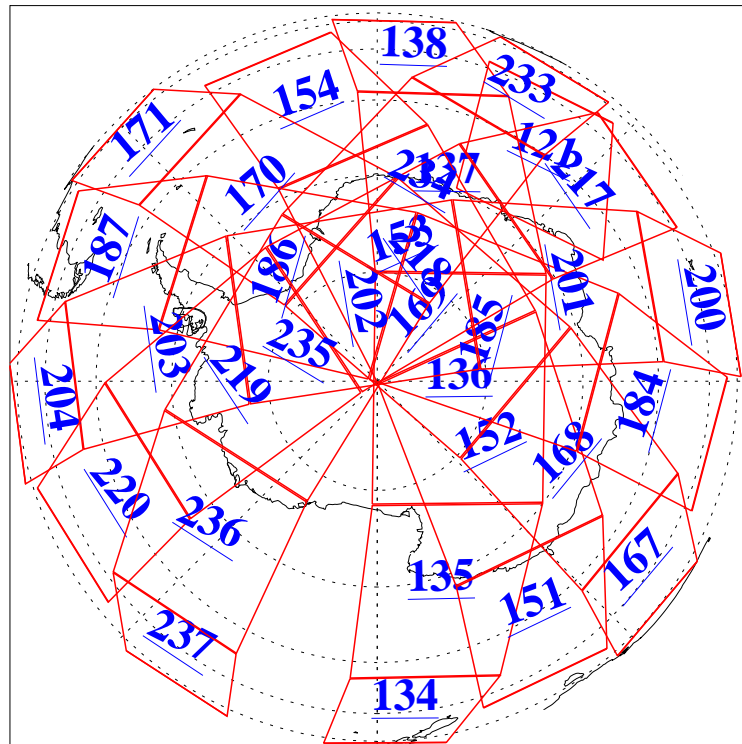

25 Sep 2022
DoY 268
Aqua Day 7449
Ascending Granules

Descending Granules

Legend: AMSU Available, HSB Available, AIRS Available

L1B Availability
 AMSU Granules: 238
 HSB Granules: 0
 AIRS Granules: 238

25 Sep 2022
 DoY 268
 Aqua Day 7449

Northern Hemisphere Granules

Southern Hemisphere Granules

Legend: AMSU Available, HSB Available, **AIRS Available**