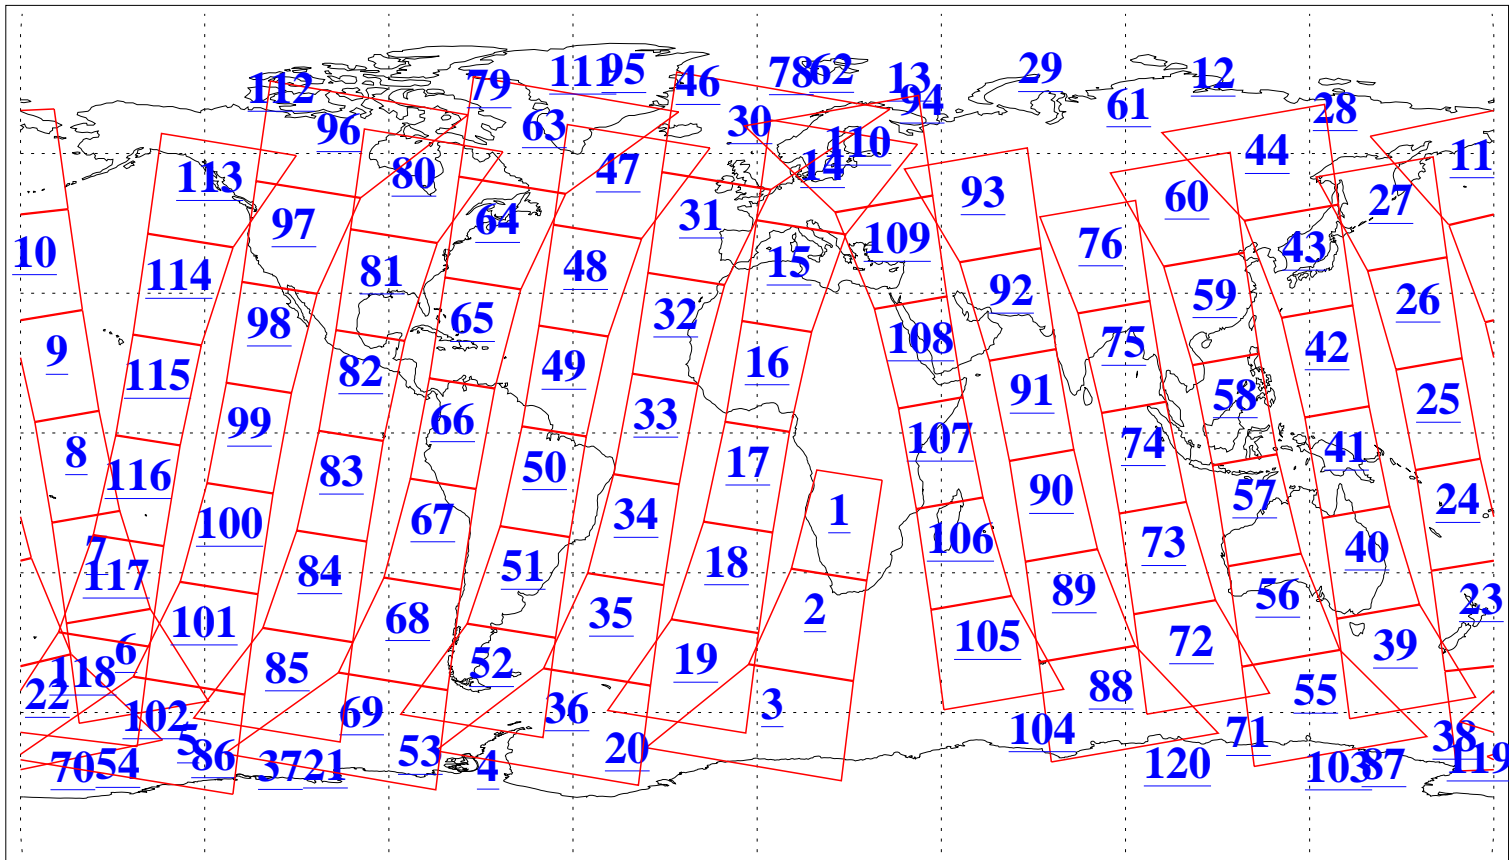

L1B Availability
AMSU Granules: 238
HSB Granules: 0
AIRS Granules: 238

25 Sep 2022
DoY 268
Aqua Day 7449
Granules: 1 to 120

Granules: 121 to 240

Legend: AMSU Available, HSB Available, AIRS Available

L1B Availability
AMSU Granules: 238
HSB Granules: 0
AIRS Granules: 238

25 Sep 2022
DoY 268
Aqua Day 7449
Ascending Granules

Descending Granules

Legend: AMSU Available, HSB Available, AIRS Available

L1B Availability
 AMSU Granules: 238
 HSB Granules: 0
 AIRS Granules: 238

25 Sep 2022
 DoY 268
 Aqua Day 7449

Northern Hemisphere Granules

Southern Hemisphere Granules

Legend: AMSU Available, HSB Available, **AIRS Available**