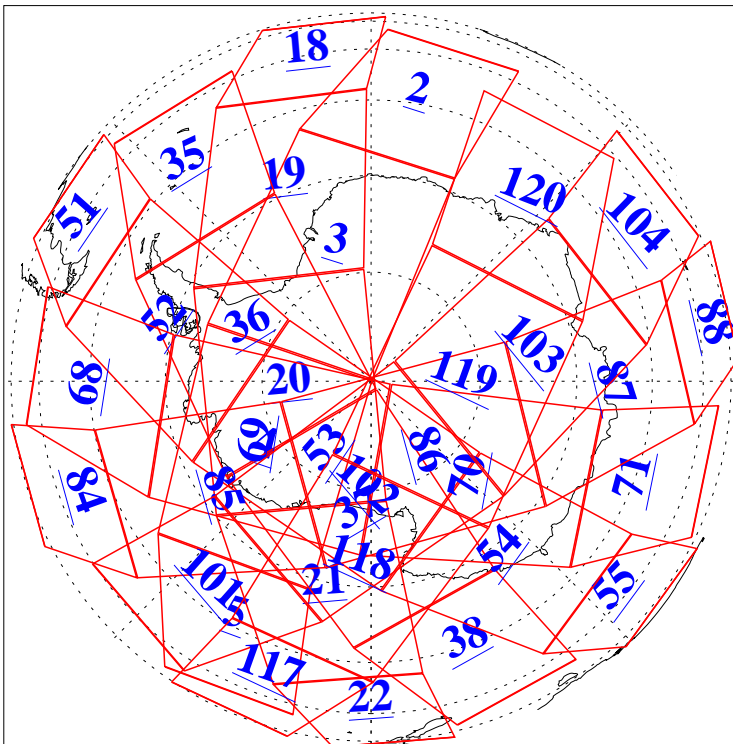

18 Sep 2022
 DoY 261
 Aqua Day 7442

Ascending Granules

Descending Granules

Legend: AMSU Available, HSB Available, AIRS Available

L1B Availability
 AMSU Granules: 233
 HSB Granules: 0
 AIRS Granules: 237

18 Sep 2022
 DoY 261
 Aqua Day 7442

Northern Hemisphere Granules

Southern Hemisphere Granules

Legend: AMSU Available, *HSB Available*, **AIRS Available**