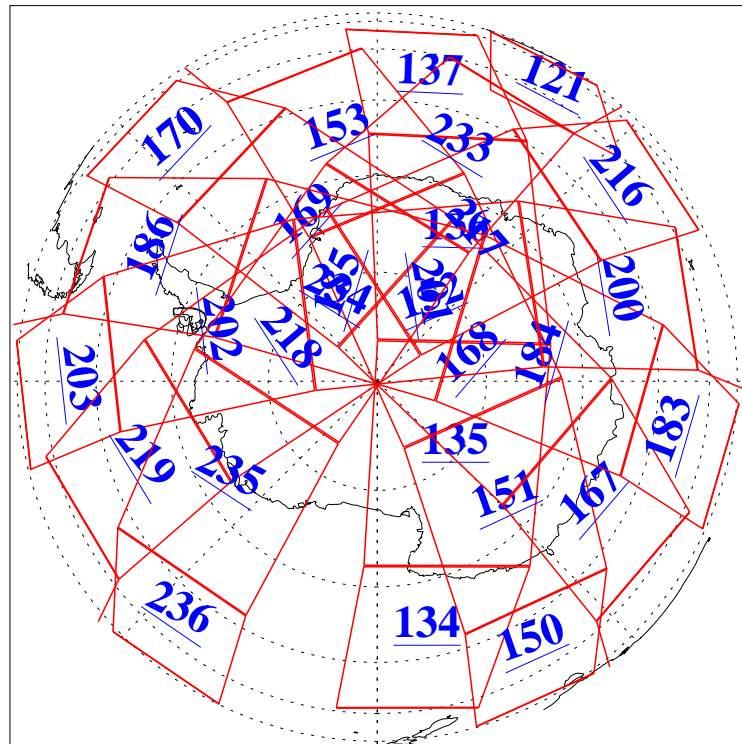

L1B Availability
AMSU Granules: 233
HSB Granules: 0
AIRS Granules: 237

18 Sep 2022
DoY 261
Aqua Day 7442
Granules: 1 to 120

Granules: 121 to 240

Legend: AMSU Available, HSB Available, AIRS Available

L1B Availability
 AMSU Granules: 233
 HSB Granules: 0
 AIRS Granules: 237

18 Sep 2022
 DoY 261
 Aqua Day 7442

Ascending Granules

Descending Granules

Legend: AMSU Available, HSB Available, AIRS Available

L1B Availability
 AMSU Granules: 233
 HSB Granules: 0
 AIRS Granules: 237

18 Sep 2022
 DoY 261
 Aqua Day 7442

Northern Hemisphere Granules

Southern Hemisphere Granules

Legend: AMSU Available, *HSB Available*, **AIRS Available**