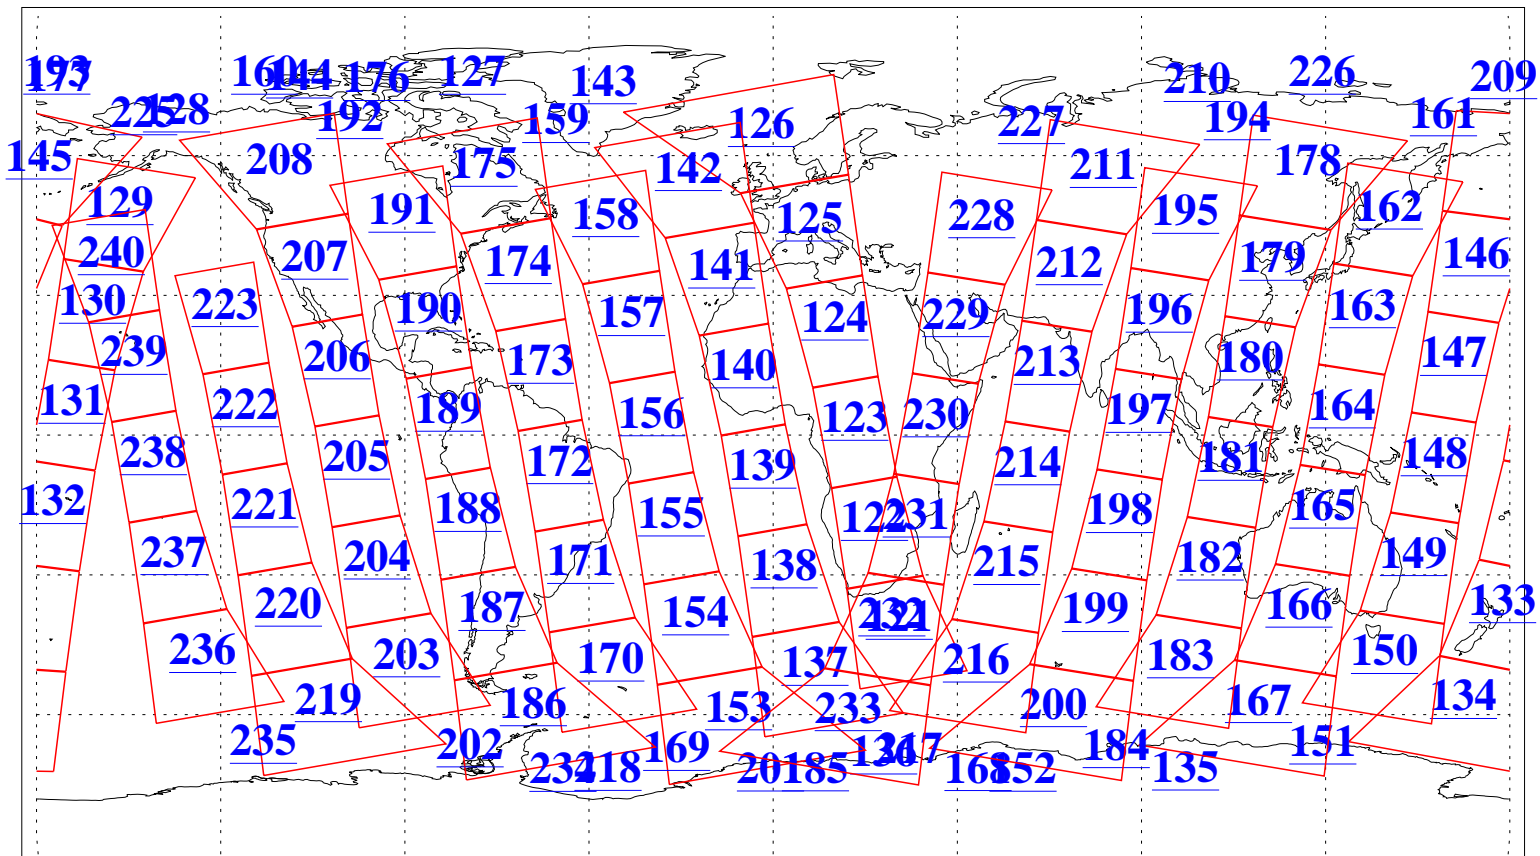

L1B Availability
AMSU Granules: 233
HSB Granules: 0
AIRS Granules: 237

18 Sep 2022
DoY 261
Aqua Day 7442
Granules: 1 to 120

Granules: 121 to 240

Legend: AMSU Available, HSB Available, AIRS Available

L1B Availability
 AMSU Granules: 233
 HSB Granules: 0
 AIRS Granules: 237

18 Sep 2022
 DoY 261
 Aqua Day 7442

Ascending Granules

Descending Granules

Legend: AMSU Available, HSB Available, AIRS Available

L1B Availability
 AMSU Granules: 233
 HSB Granules: 0
 AIRS Granules: 237

18 Sep 2022
 DoY 261
 Aqua Day 7442

Northern Hemisphere Granules

Southern Hemisphere Granules

Legend: AMSU Available, *HSB Available*, **AIRS Available**