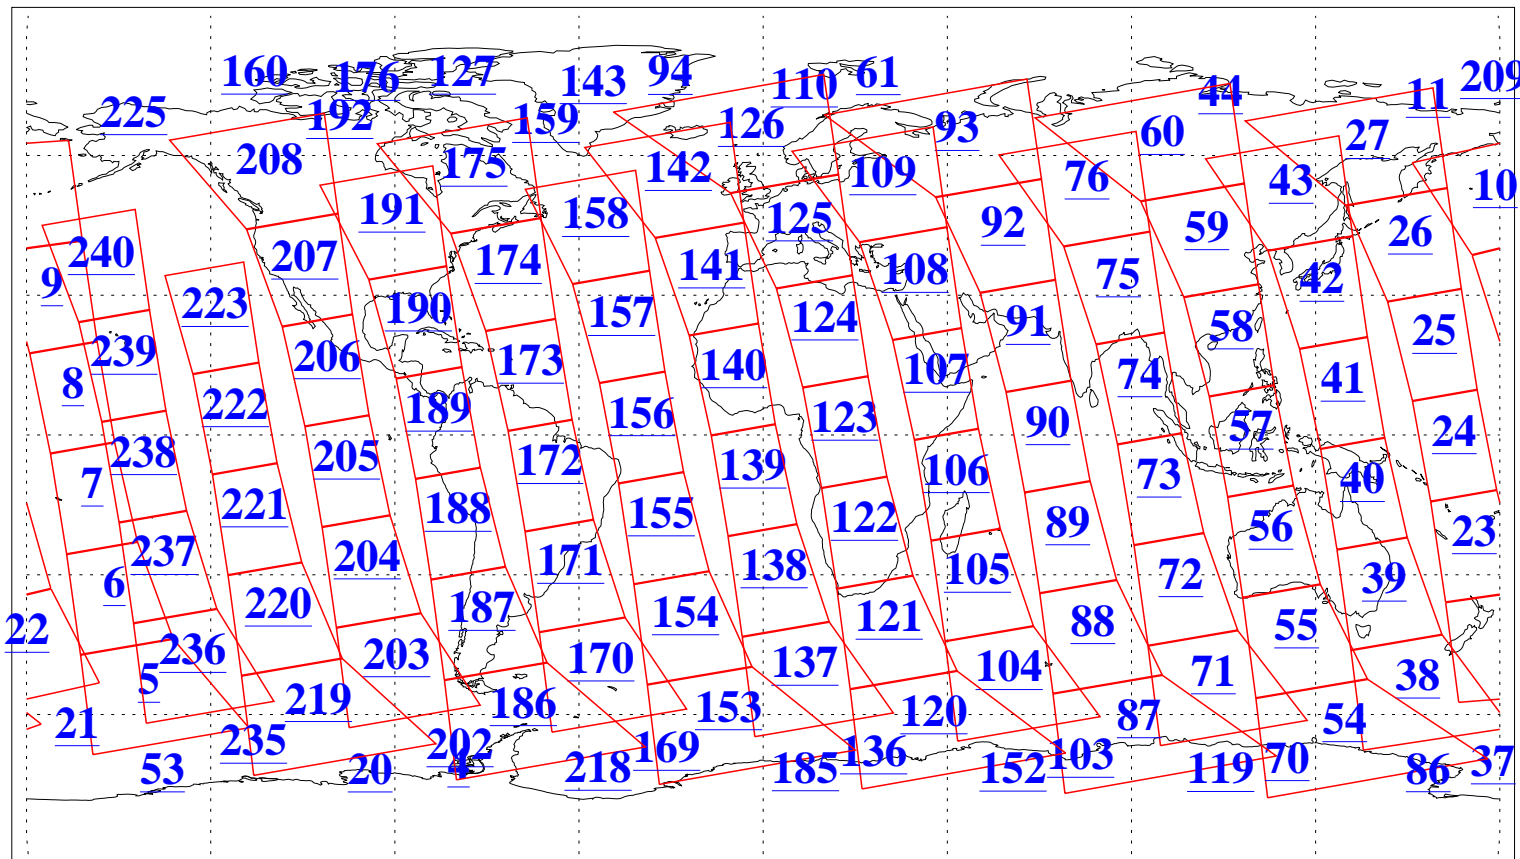

L1B Availability
AMSU Granules: 233
HSB Granules: 0
AIRS Granules: 237

18 Sep 2022
DoY 261
Aqua Day 7442
Granules: 1 to 120

Granules: 121 to 240

Legend: AMSU Available, HSB Available, AIRS Available

L1B Availability
 AMSU Granules: 233
 HSB Granules: 0
 AIRS Granules: 237

18 Sep 2022
 DoY 261
 Aqua Day 7442

Ascending Granules

Descending Granules

Legend: AMSU Available, HSB Available, AIRS Available

L1B Availability
 AMSU Granules: 233
 HSB Granules: 0
 AIRS Granules: 237

18 Sep 2022
 DoY 261
 Aqua Day 7442

Northern Hemisphere Granules

Southern Hemisphere Granules

Legend: AMSU Available, *HSB Available*, **AIRS Available**