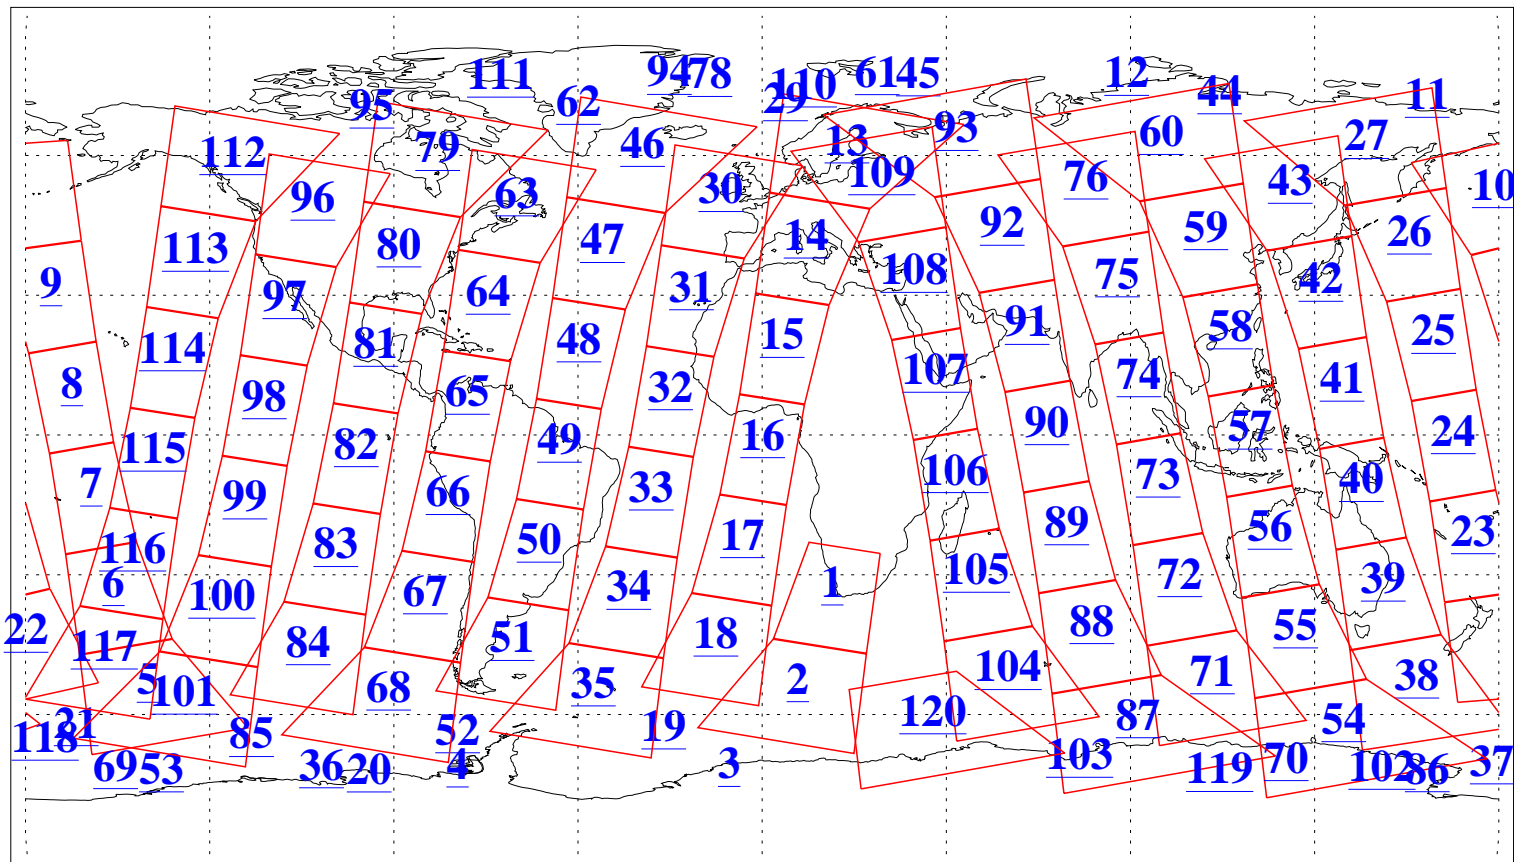

L1B Availability
AMSU Granules: 233
HSB Granules: 0
AIRS Granules: 237

18 Sep 2022
DoY 261
Aqua Day 7442
Granules: 1 to 120

Granules: 121 to 240

Legend: AMSU Available, HSB Available, AIRS Available

L1B Availability
 AMSU Granules: 233
 HSB Granules: 0
 AIRS Granules: 237

18 Sep 2022
 DoY 261
 Aqua Day 7442

Ascending Granules

Descending Granules

Legend: AMSU Available, HSB Available, AIRS Available

L1B Availability
 AMSU Granules: 233
 HSB Granules: 0
 AIRS Granules: 237

18 Sep 2022
 DoY 261
 Aqua Day 7442

Northern Hemisphere Granules

Southern Hemisphere Granules

Legend: AMSU Available, *HSB Available*, **AIRS Available**