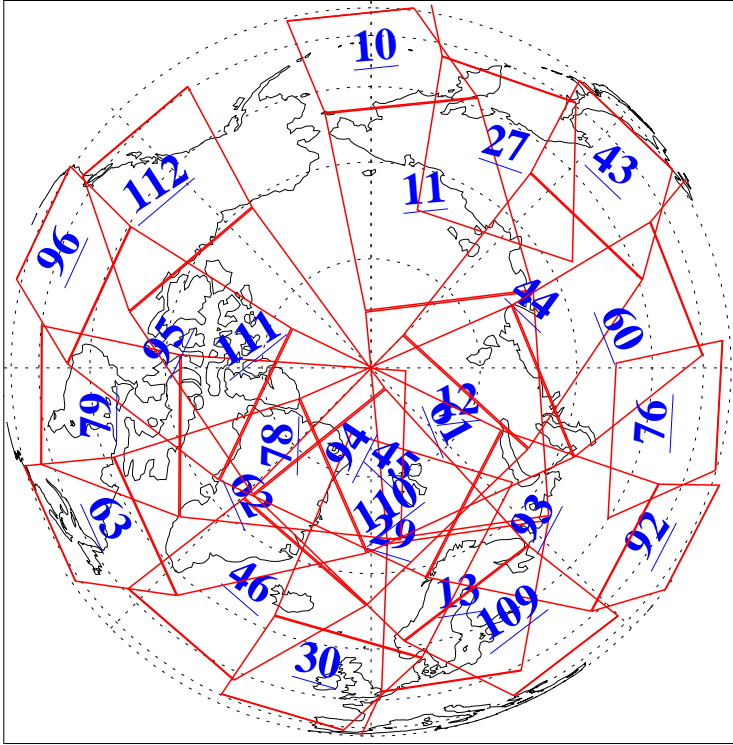

L1B Availability
AMSU Granules: 233
HSB Granules: 0
AIRS Granules: 237

18 Sep 2022
DoY 261
Aqua Day 7442
Granules: 1 to 120

Granules: 121 to 240

Legend: AMSU Available, HSB Available, AIRS Available

L1B Availability
 AMSU Granules: 233
 HSB Granules: 0
 AIRS Granules: 237

18 Sep 2022
 DoY 261
 Aqua Day 7442

Ascending Granules

Descending Granules

Legend: AMSU Available, HSB Available, AIRS Available

L1B Availability
 AMSU Granules: 233
 HSB Granules: 0
 AIRS Granules: 237

18 Sep 2022
 DoY 261
 Aqua Day 7442

Northern Hemisphere Granules

Southern Hemisphere Granules

Legend: AMSU Available, *HSB Available*, **AIRS Available**