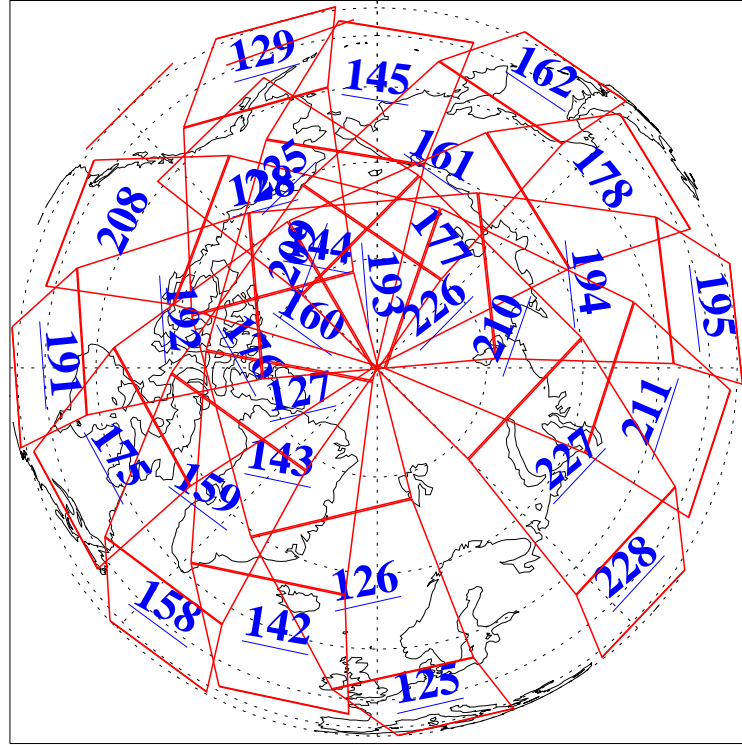

18 Sep 2022
 DoY 261
 Aqua Day 7442

Ascending Granules

Descending Granules

Legend: AMSU Available, HSB Available, AIRS Available

L1B Availability
 AMSU Granules: 233
 HSB Granules: 0
 AIRS Granules: 237

18 Sep 2022
 DoY 261
 Aqua Day 7442

Northern Hemisphere Granules

Southern Hemisphere Granules

Legend: AMSU Available, *HSB Available*, **AIRS Available**