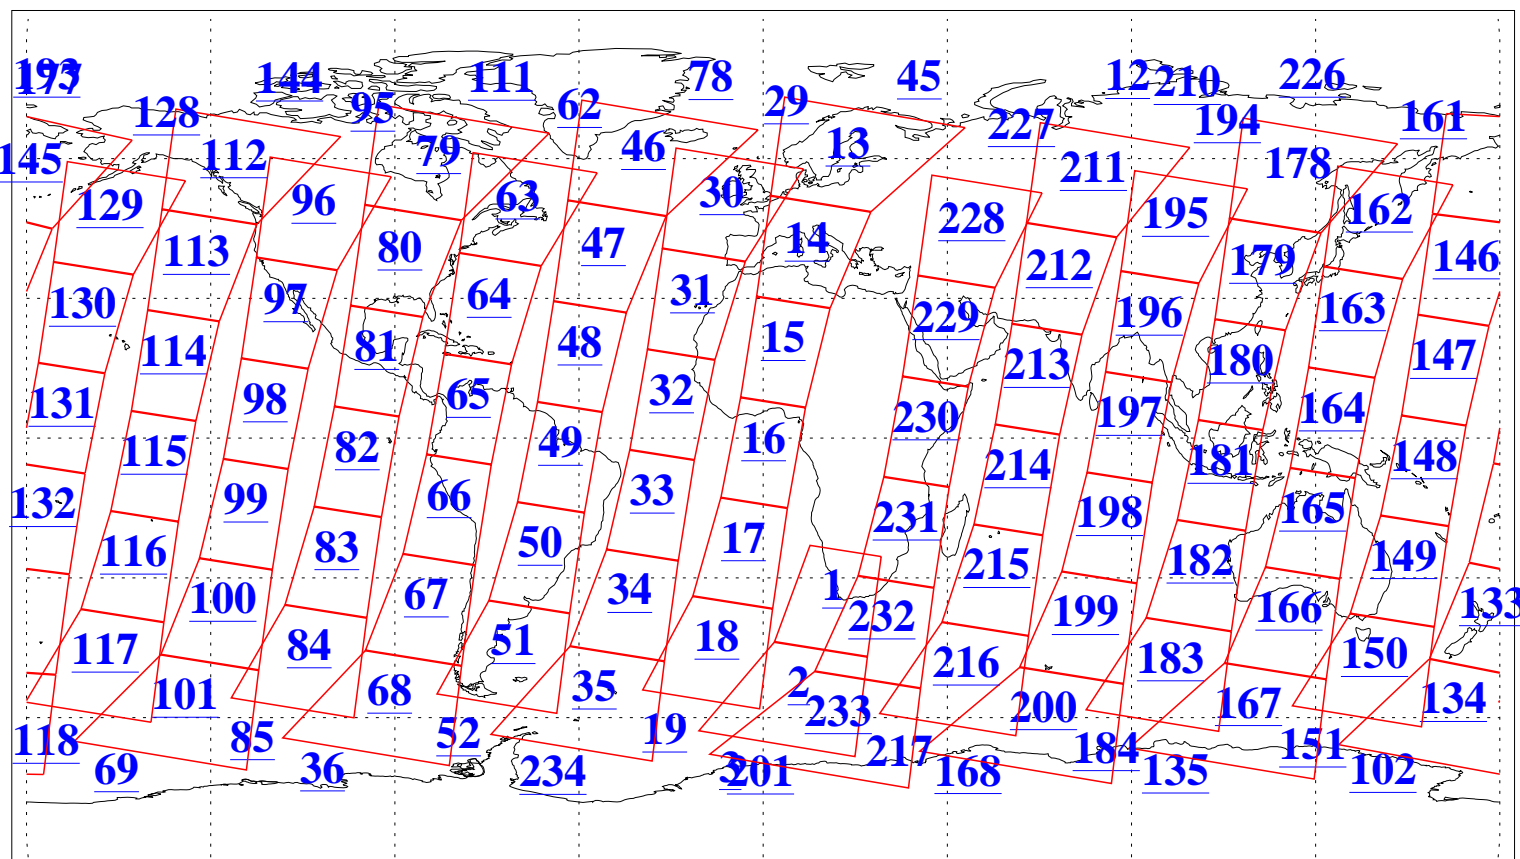

L1B Availability
AMSU Granules: 233
HSB Granules: 0
AIRS Granules: 237

18 Sep 2022
DoY 261
Aqua Day 7442
Granules: 1 to 120

Granules: 121 to 240

Legend: AMSU Available, HSB Available, AIRS Available

L1B Availability
 AMSU Granules: 233
 HSB Granules: 0
 AIRS Granules: 237

18 Sep 2022
 DoY 261
 Aqua Day 7442

Ascending Granules

Descending Granules

Legend: AMSU Available, HSB Available, AIRS Available

L1B Availability
 AMSU Granules: 233
 HSB Granules: 0
 AIRS Granules: 237

18 Sep 2022
 DoY 261
 Aqua Day 7442

Northern Hemisphere Granules

Southern Hemisphere Granules

Legend: AMSU Available, *HSB Available*, **AIRS Available**