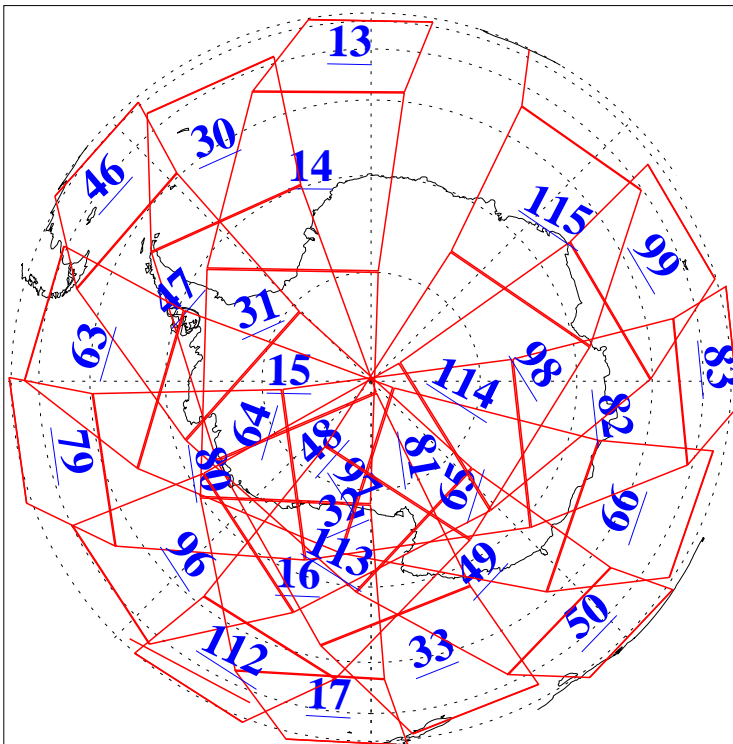

L1B Availability  
AMSU Granules: 237  
HSB Granules: 0  
AIRS Granules: 239

15 Sep 2022  
DoY 258  
Aqua Day 7439  
Granules: 1 to 120

Granules: 121 to 240

Legend: AMSU Available, HSB Available, AIRS Available

L1B Availability  
 AMSU Granules: 237  
 HSB Granules: 0  
 AIRS Granules: 239

15 Sep 2022  
 DoY 258  
 Aqua Day 7439

Ascending Granules

Descending Granules

Legend: AMSU Available, HSB Available, AIRS Available

L1B Availability  
 AMSU Granules: 237  
 HSB Granules: 0  
 AIRS Granules: 239

15 Sep 2022  
 DoY 258  
 Aqua Day 7439

Northern Hemisphere Granules

Southern Hemisphere Granules

Legend: AMSU Available, HSB Available, **AIRS Available**