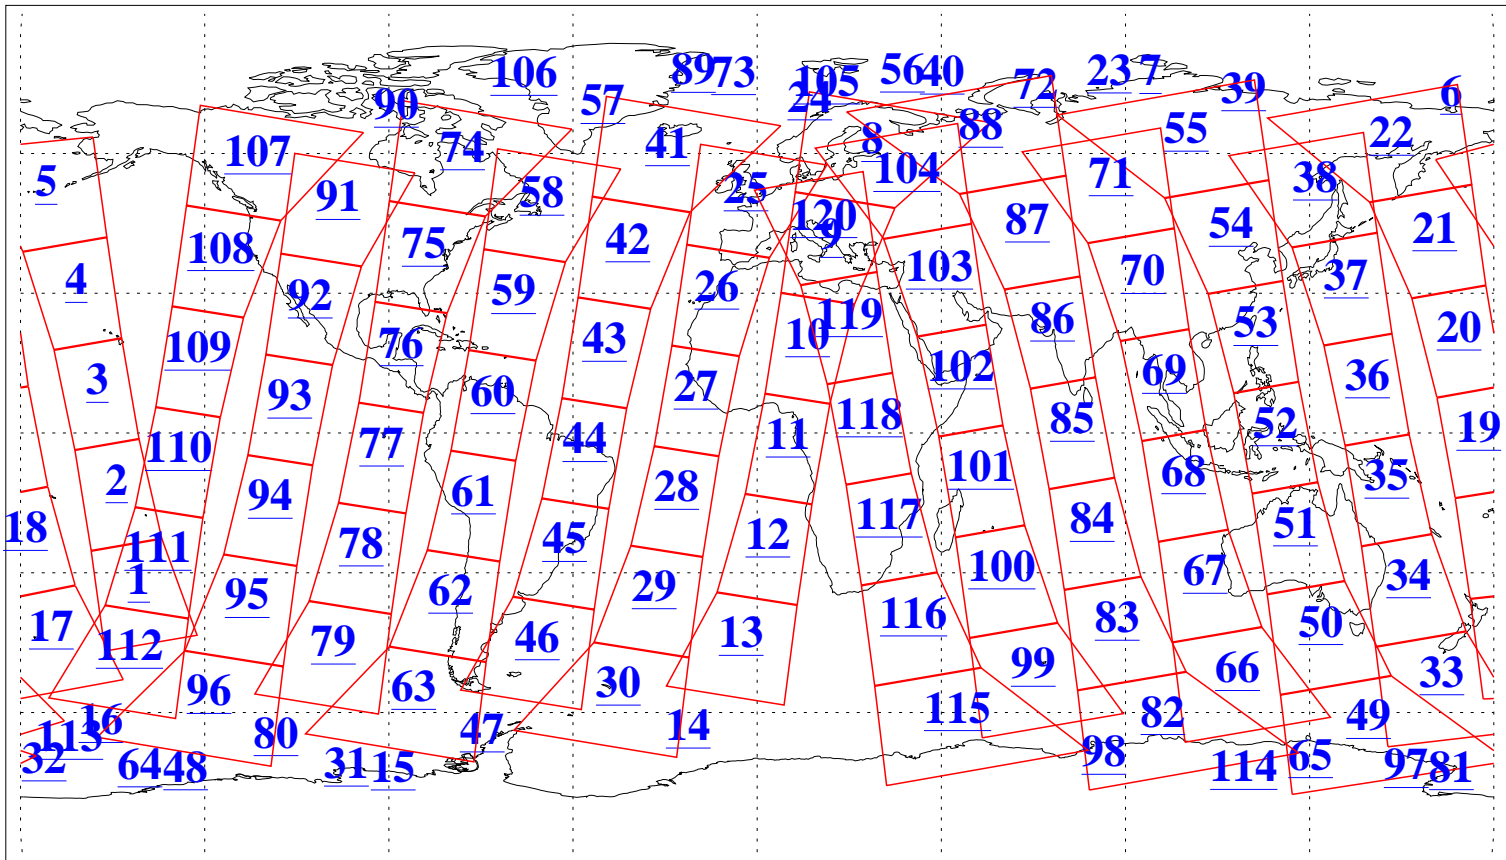

L1B Availability  
AMSU Granules: 237  
HSB Granules: 0  
AIRS Granules: 239

15 Sep 2022  
DoY 258  
Aqua Day 7439  
Granules: 1 to 120

Granules: 121 to 240

Legend: AMSU Available, HSB Available, AIRS Available

L1B Availability  
 AMSU Granules: 237  
 HSB Granules: 0  
 AIRS Granules: 239

15 Sep 2022  
 DoY 258  
 Aqua Day 7439

Ascending Granules

Descending Granules

Legend: AMSU Available, HSB Available, AIRS Available

L1B Availability  
 AMSU Granules: 237  
 HSB Granules: 0  
 AIRS Granules: 239

15 Sep 2022  
 DoY 258  
 Aqua Day 7439

Northern Hemisphere Granules

Southern Hemisphere Granules

Legend: AMSU Available, HSB Available, **AIRS Available**