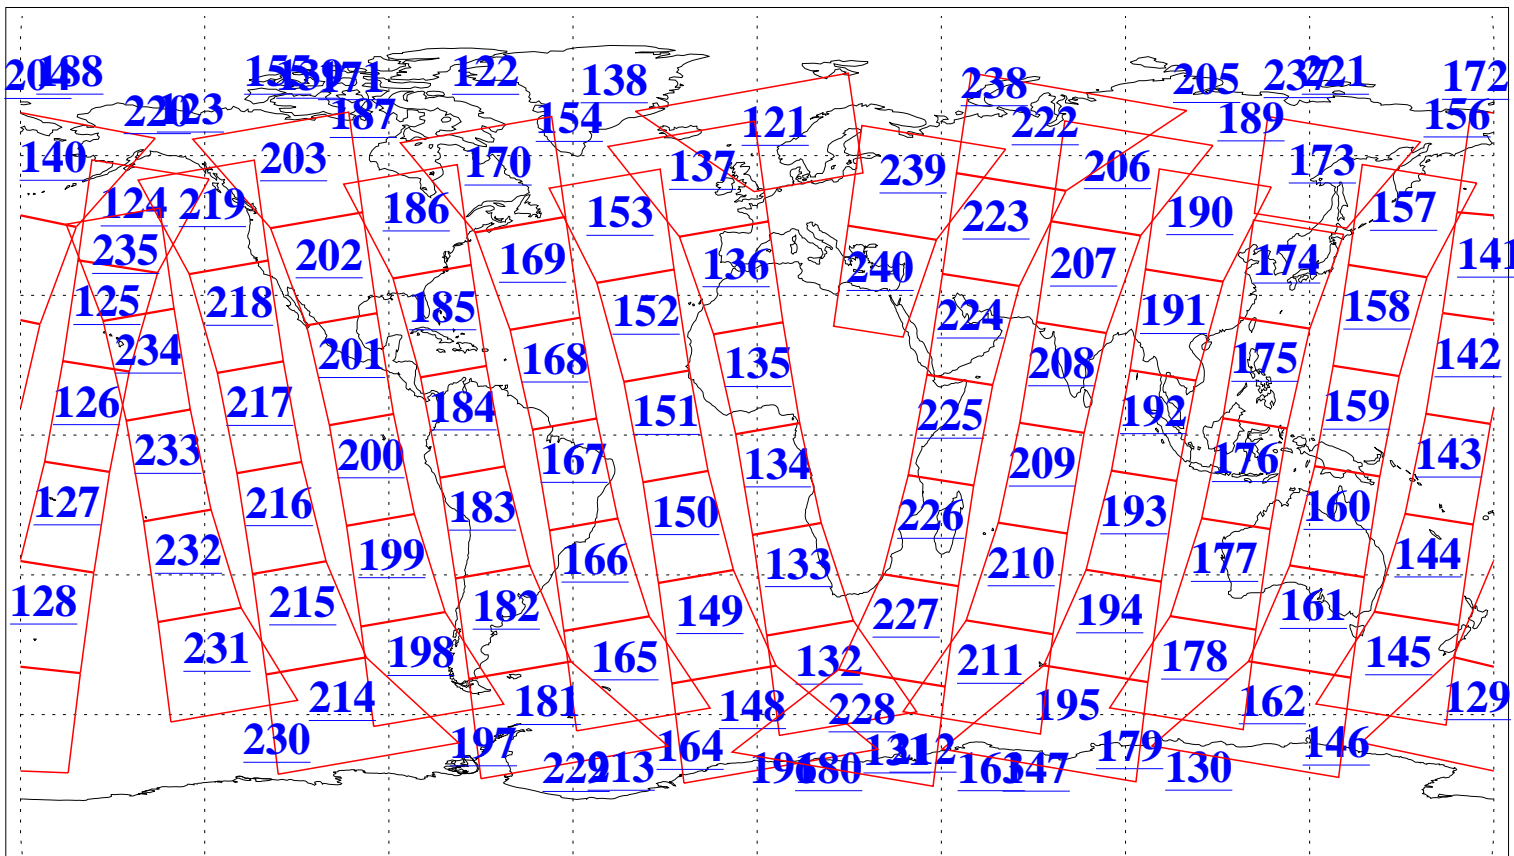

L1B Availability  
AMSU Granules: 237  
HSB Granules: 0  
AIRS Granules: 239

15 Sep 2022  
DoY 258  
Aqua Day 7439  
Granules: 1 to 120

Granules: 121 to 240

Legend: AMSU Available, HSB Available, AIRS Available

L1B Availability  
 AMSU Granules: 237  
 HSB Granules: 0  
 AIRS Granules: 239

15 Sep 2022  
 DoY 258  
 Aqua Day 7439

Ascending Granules

Descending Granules

Legend: AMSU Available, HSB Available, AIRS Available

L1B Availability  
 AMSU Granules: 237  
 HSB Granules: 0  
 AIRS Granules: 239

15 Sep 2022  
 DoY 258  
 Aqua Day 7439

Northern Hemisphere Granules

Southern Hemisphere Granules

Legend: AMSU Available, HSB Available, **AIRS Available**