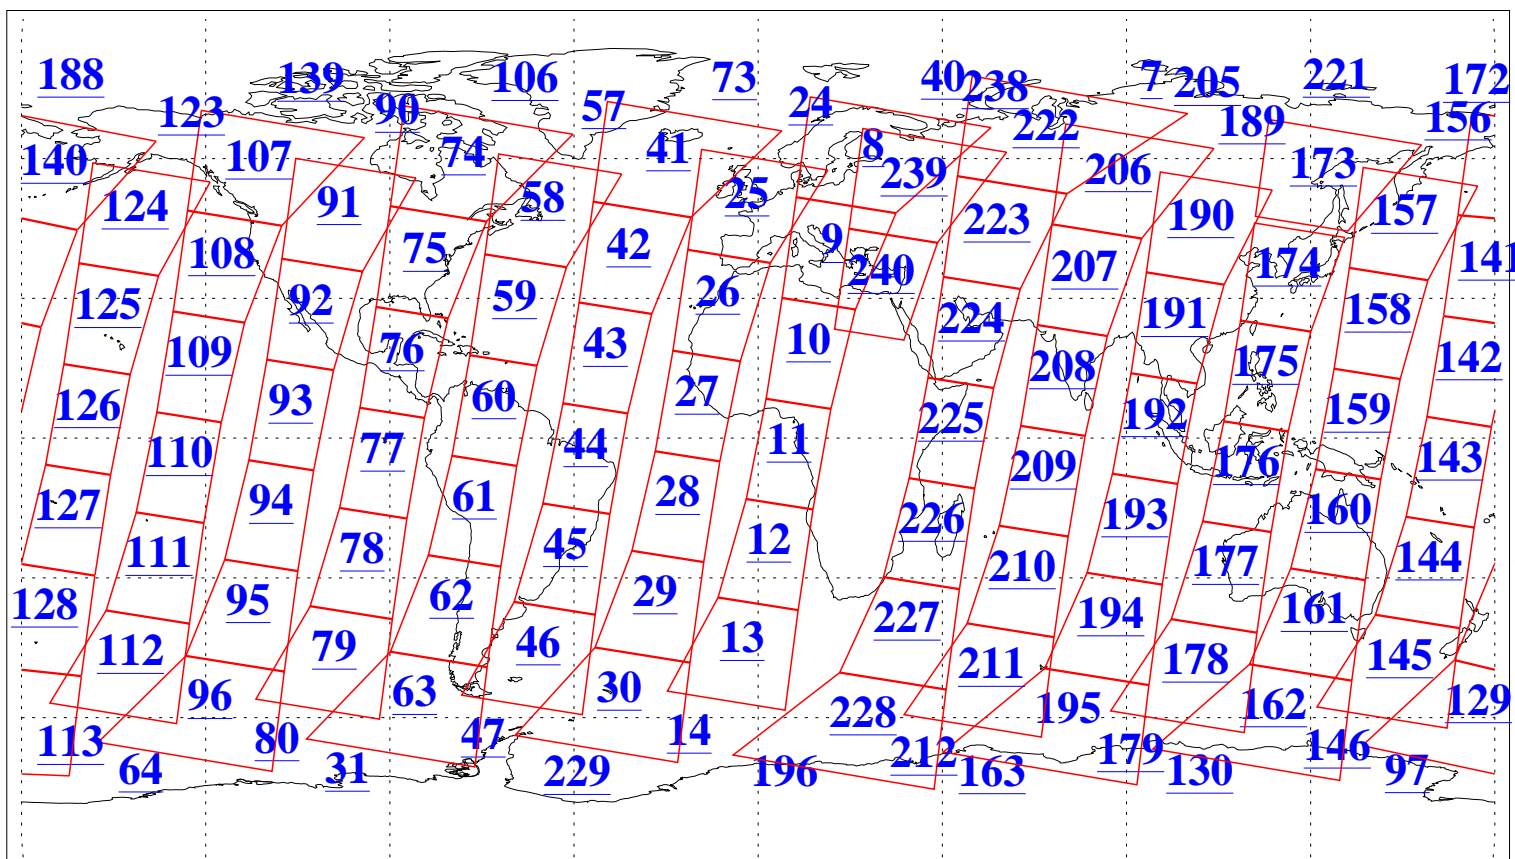

L1B Availability  
AMSU Granules: 237  
HSB Granules: 0  
AIRS Granules: 239

15 Sep 2022  
DoY 258  
Aqua Day 7439  
Granules: 1 to 120

Granules: 121 to 240

Legend: AMSU Available, HSB Available, AIRS Available

L1B Availability  
 AMSU Granules: 237  
 HSB Granules: 0  
 AIRS Granules: 239

15 Sep 2022  
 DoY 258  
 Aqua Day 7439

Ascending Granules

Descending Granules

Legend: AMSU Available, HSB Available, AIRS Available

L1B Availability  
 AMSU Granules: 237  
 HSB Granules: 0  
 AIRS Granules: 239

15 Sep 2022  
 DoY 258  
 Aqua Day 7439

Northern Hemisphere Granules

Southern Hemisphere Granules

Legend: AMSU Available, HSB Available, **AIRS Available**