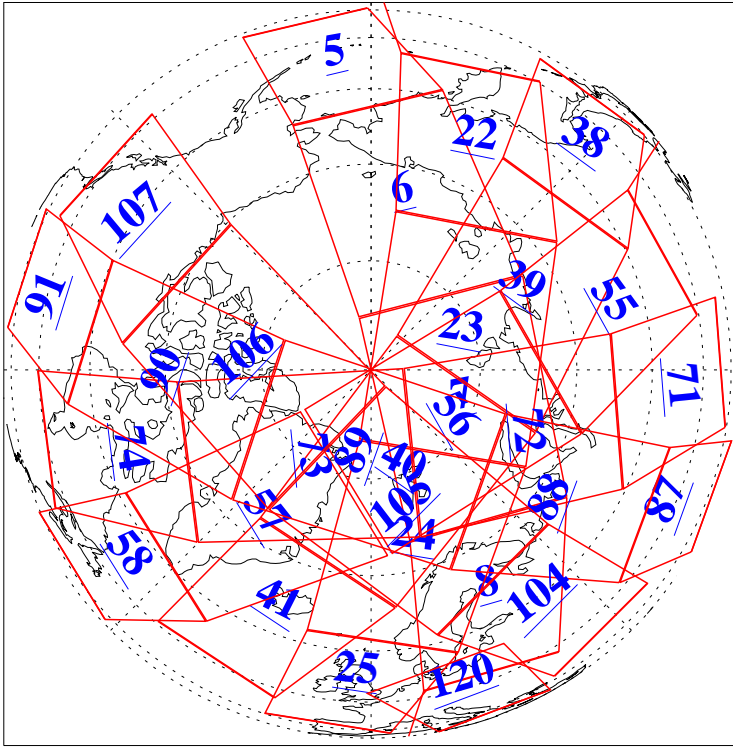

L1B Availability  
AMSU Granules: 237  
HSB Granules: 0  
AIRS Granules: 239

15 Sep 2022  
DoY 258  
Aqua Day 7439  
Granules: 1 to 120

Granules: 121 to 240

Legend: AMSU Available, HSB Available, AIRS Available

L1B Availability  
 AMSU Granules: 237  
 HSB Granules: 0  
 AIRS Granules: 239

15 Sep 2022  
 DoY 258  
 Aqua Day 7439

Ascending Granules

Descending Granules

Legend: AMSU Available, HSB Available, AIRS Available

L1B Availability  
 AMSU Granules: 237  
 HSB Granules: 0  
 AIRS Granules: 239

15 Sep 2022  
 DoY 258  
 Aqua Day 7439

Northern Hemisphere Granules

Southern Hemisphere Granules

Legend: AMSU Available, HSB Available, **AIRS Available**