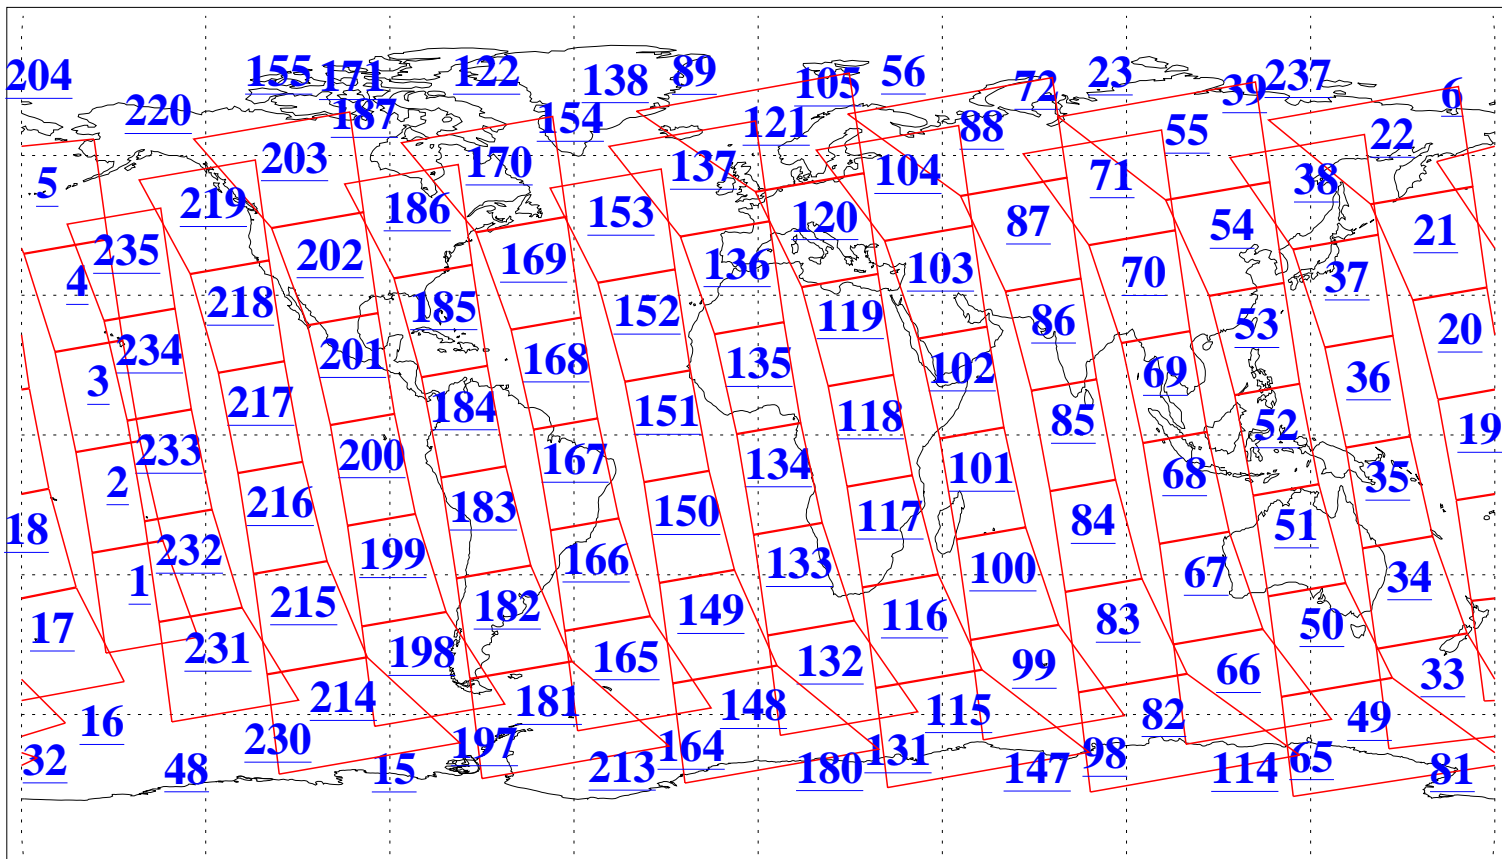

L1B Availability  
AMSU Granules: 237  
HSB Granules: 0  
AIRS Granules: 239

15 Sep 2022  
DoY 258  
Aqua Day 7439  
Granules: 1 to 120

Granules: 121 to 240

Legend: AMSU Available, HSB Available, AIRS Available

L1B Availability  
 AMSU Granules: 237  
 HSB Granules: 0  
 AIRS Granules: 239

15 Sep 2022  
 DoY 258  
 Aqua Day 7439

Ascending Granules

Descending Granules

Legend: AMSU Available, HSB Available, AIRS Available

L1B Availability  
 AMSU Granules: 237  
 HSB Granules: 0  
 AIRS Granules: 239

15 Sep 2022  
 DoY 258  
 Aqua Day 7439

Northern Hemisphere Granules

Southern Hemisphere Granules

Legend: AMSU Available, HSB Available, **AIRS Available**