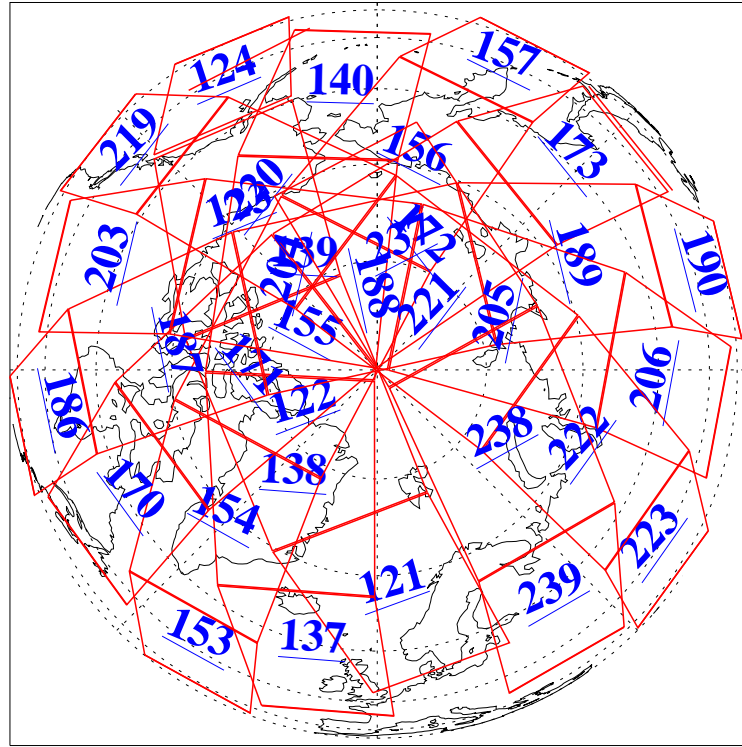

L1B Availability  
 AMSU Granules: 237  
 HSB Granules: 0  
 AIRS Granules: 239

15 Sep 2022  
 DoY 258  
 Aqua Day 7439

Ascending Granules

Descending Granules

Legend: AMSU Available, HSB Available, AIRS Available

L1B Availability  
 AMSU Granules: 237  
 HSB Granules: 0  
 AIRS Granules: 239

15 Sep 2022  
 DoY 258  
 Aqua Day 7439

Northern Hemisphere Granules

Southern Hemisphere Granules

Legend: AMSU Available, HSB Available, **AIRS Available**