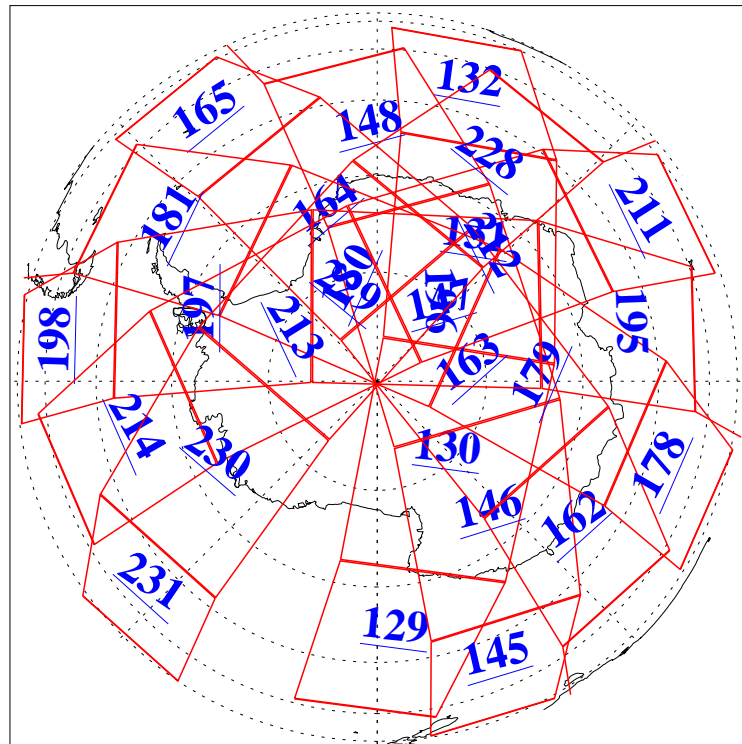

L1B Availability  
 AMSU Granules: 237  
 HSB Granules: 0  
 AIRS Granules: 239

15 Sep 2022  
 DoY 258  
 Aqua Day 7439

Ascending Granules

Descending Granules

Legend: AMSU Available, HSB Available, AIRS Available

L1B Availability  
 AMSU Granules: 237  
 HSB Granules: 0  
 AIRS Granules: 239

15 Sep 2022  
 DoY 258  
 Aqua Day 7439

Northern Hemisphere Granules

Southern Hemisphere Granules

Legend: AMSU Available, HSB Available, **AIRS Available**