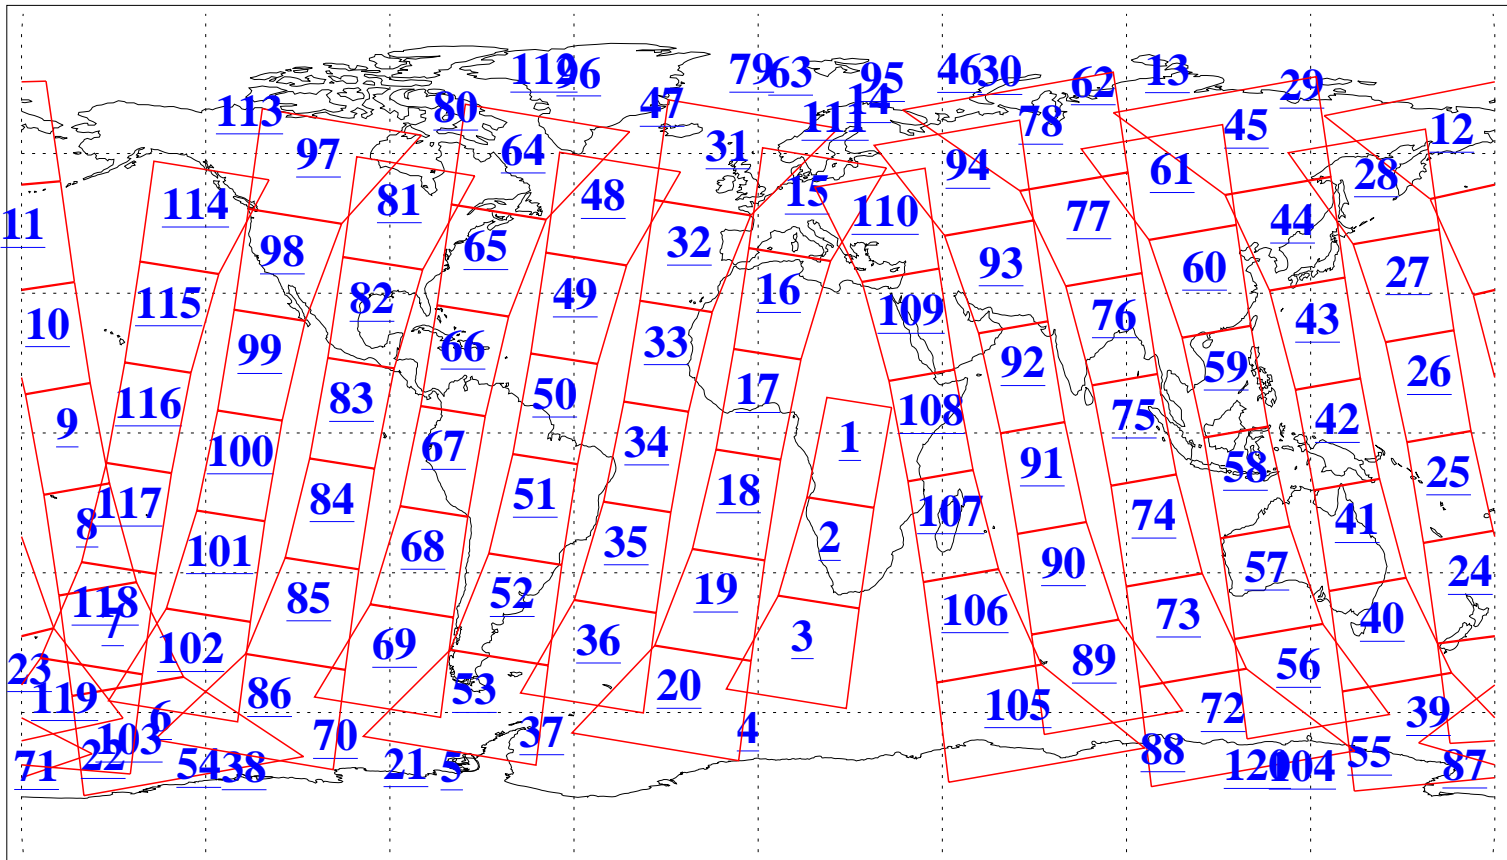

L1B Availability
 AMSU Granules: 238
 HSB Granules: 0
 AIRS Granules: 239

9 Sep 2022
 DoY 252
 Aqua Day 7433
 Granules: 1 to 120

Granules: 121 to 240

Legend: AMSU Available, HSB Available, AIRS Available

L1B Availability
AMSU Granules: 238
HSB Granules: 0
AIRS Granules: 239

9 Sep 2022
DoY 252
Aqua Day 7433

Ascending Granules

Descending Granules

Legend: AMSU Available, *HSB Available*, *AIRS Available*

L1B Availability
 AMSU Granules: 238
 HSB Granules: 0
 AIRS Granules: 239

9 Sep 2022
 DoY 252
 Aqua Day 7433

Northern Hemisphere Granules

Southern Hemisphere Granules

Legend: AMSU Available, **HSB Available**, AIRS Available