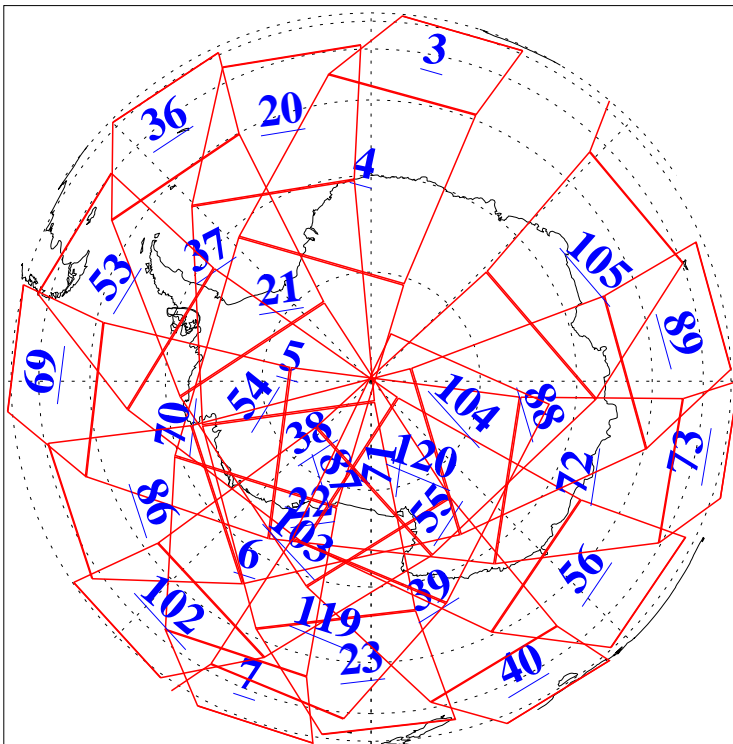

L1B Availability
AMSU Granules: 238
HSB Granules: 0
AIRS Granules: 239

9 Sep 2022
DoY 252
Aqua Day 7433

Ascending Granules

Descending Granules

Legend: AMSU Available, *HSB Available*, *AIRS Available*

L1B Availability
 AMSU Granules: 238
 HSB Granules: 0
 AIRS Granules: 239

9 Sep 2022
 DoY 252
 Aqua Day 7433

Northern Hemisphere Granules

Southern Hemisphere Granules

Legend: AMSU Available, **HSB Available**, AIRS Available