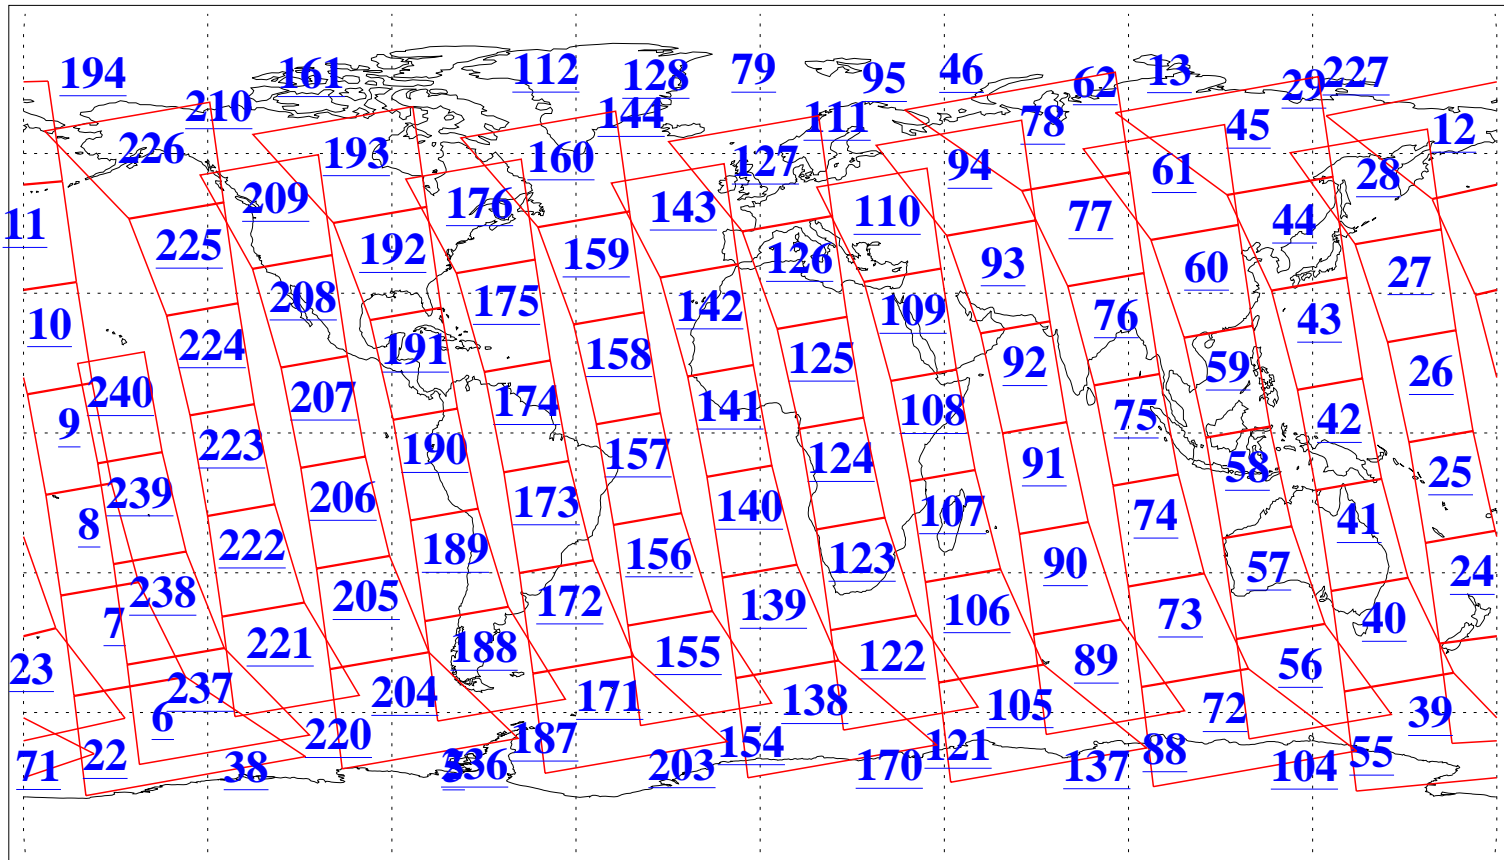

L1B Availability
 AMSU Granules: 238
 HSB Granules: 0
 AIRS Granules: 239

9 Sep 2022
 DoY 252
 Aqua Day 7433
 Granules: 1 to 120

Granules: 121 to 240

Legend: AMSU Available, HSB Available, AIRS Available

L1B Availability
AMSU Granules: 238
HSB Granules: 0
AIRS Granules: 239

9 Sep 2022
DoY 252
Aqua Day 7433

Ascending Granules

Descending Granules

Legend: AMSU Available, *HSB Available*, *AIRS Available*

L1B Availability
 AMSU Granules: 238
 HSB Granules: 0
 AIRS Granules: 239