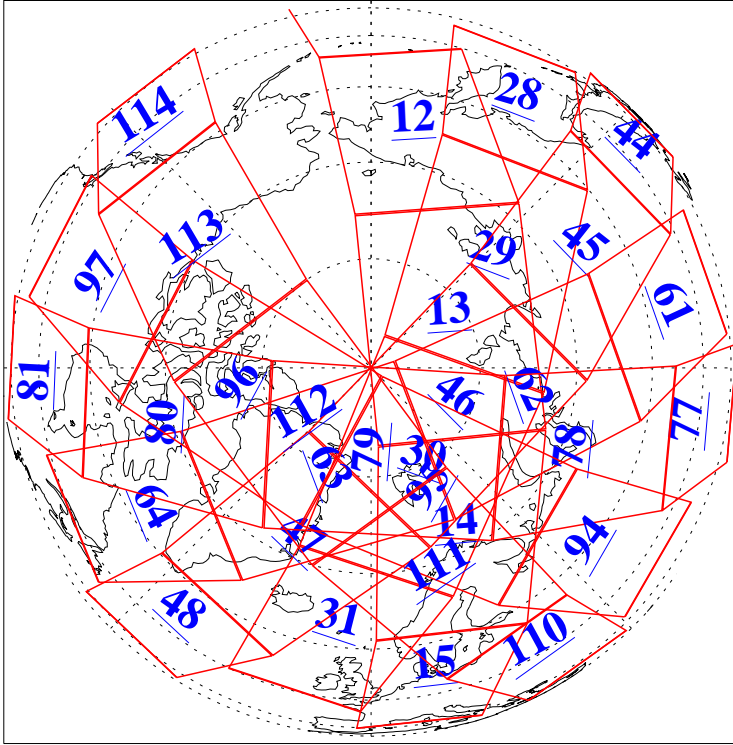

L1B Availability
 AMSU Granules: 238
 HSB Granules: 0
 AIRS Granules: 239

9 Sep 2022
 DoY 252
 Aqua Day 7433
 Granules: 1 to 120

Granules: 121 to 240

Legend: AMSU Available, HSB Available, AIRS Available

L1B Availability
AMSU Granules: 238
HSB Granules: 0
AIRS Granules: 239

9 Sep 2022
DoY 252
Aqua Day 7433

Ascending Granules

Descending Granules

Legend: AMSU Available, *HSB Available*, *AIRS Available*

L1B Availability
 AMSU Granules: 238
 HSB Granules: 0
 AIRS Granules: 239

9 Sep 2022
 DoY 252
 Aqua Day 7433

Northern Hemisphere Granules

Southern Hemisphere Granules

Legend: AMSU Available, **HSB Available**, AIRS Available