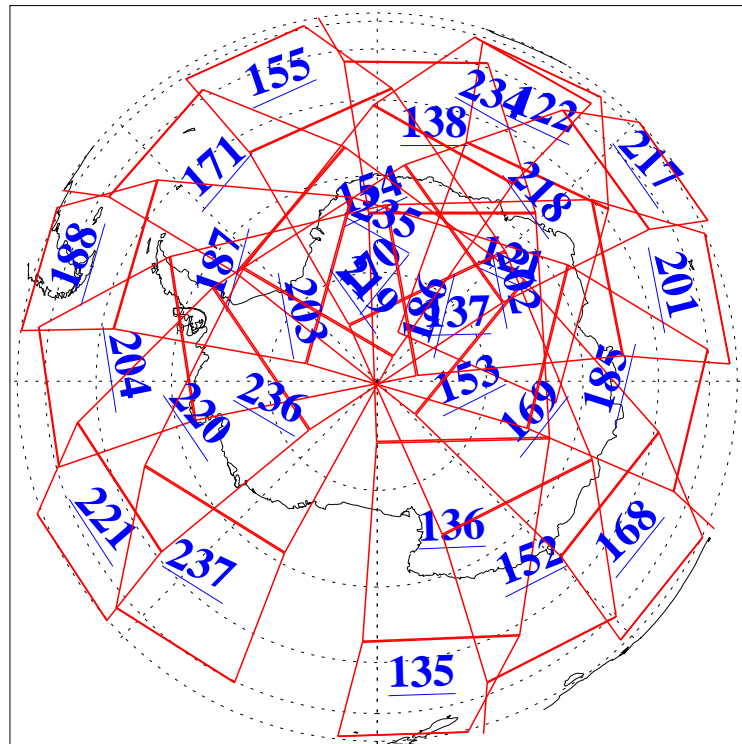

L1B Availability
 AMSU Granules: 238
 HSB Granules: 0
 AIRS Granules: 239

9 Sep 2022
 DoY 252
 Aqua Day 7433
 Granules: 1 to 120

Granules: 121 to 240

Legend: AMSU Available, HSB Available, AIRS Available

L1B Availability
AMSU Granules: 238
HSB Granules: 0
AIRS Granules: 239

9 Sep 2022
DoY 252
Aqua Day 7433

Ascending Granules

Descending Granules

Legend: AMSU Available, *HSB Available*, *AIRS Available*

L1B Availability
 AMSU Granules: 238
 HSB Granules: 0
 AIRS Granules: 239

9 Sep 2022
 DoY 252
 Aqua Day 7433

Northern Hemisphere Granules

Southern Hemisphere Granules

Legend: AMSU Available, **HSB Available**, AIRS Available