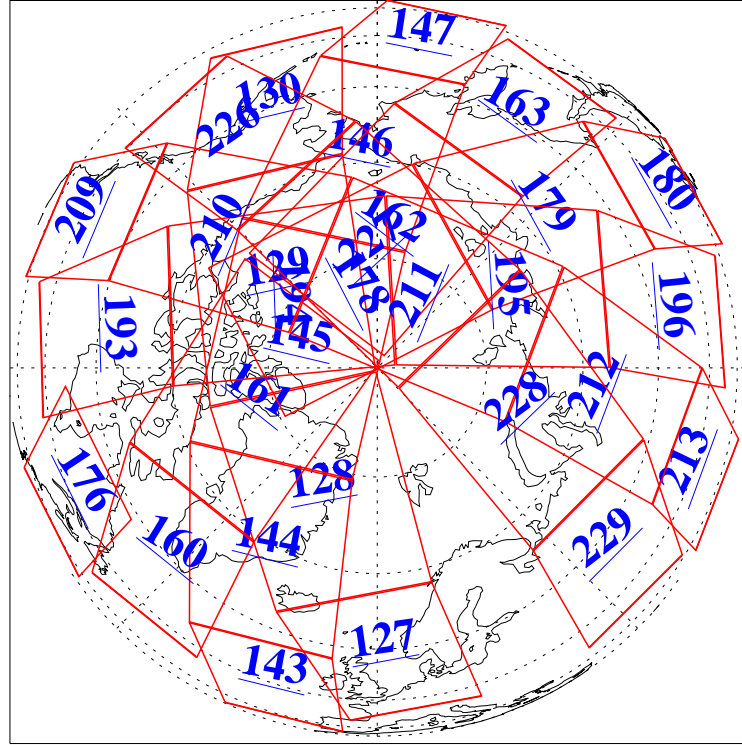

L1B Availability
AMSU Granules: 238
HSB Granules: 0
AIRS Granules: 239

9 Sep 2022
DoY 252
Aqua Day 7433

Northern Hemisphere Granules

Southern Hemisphere Granules