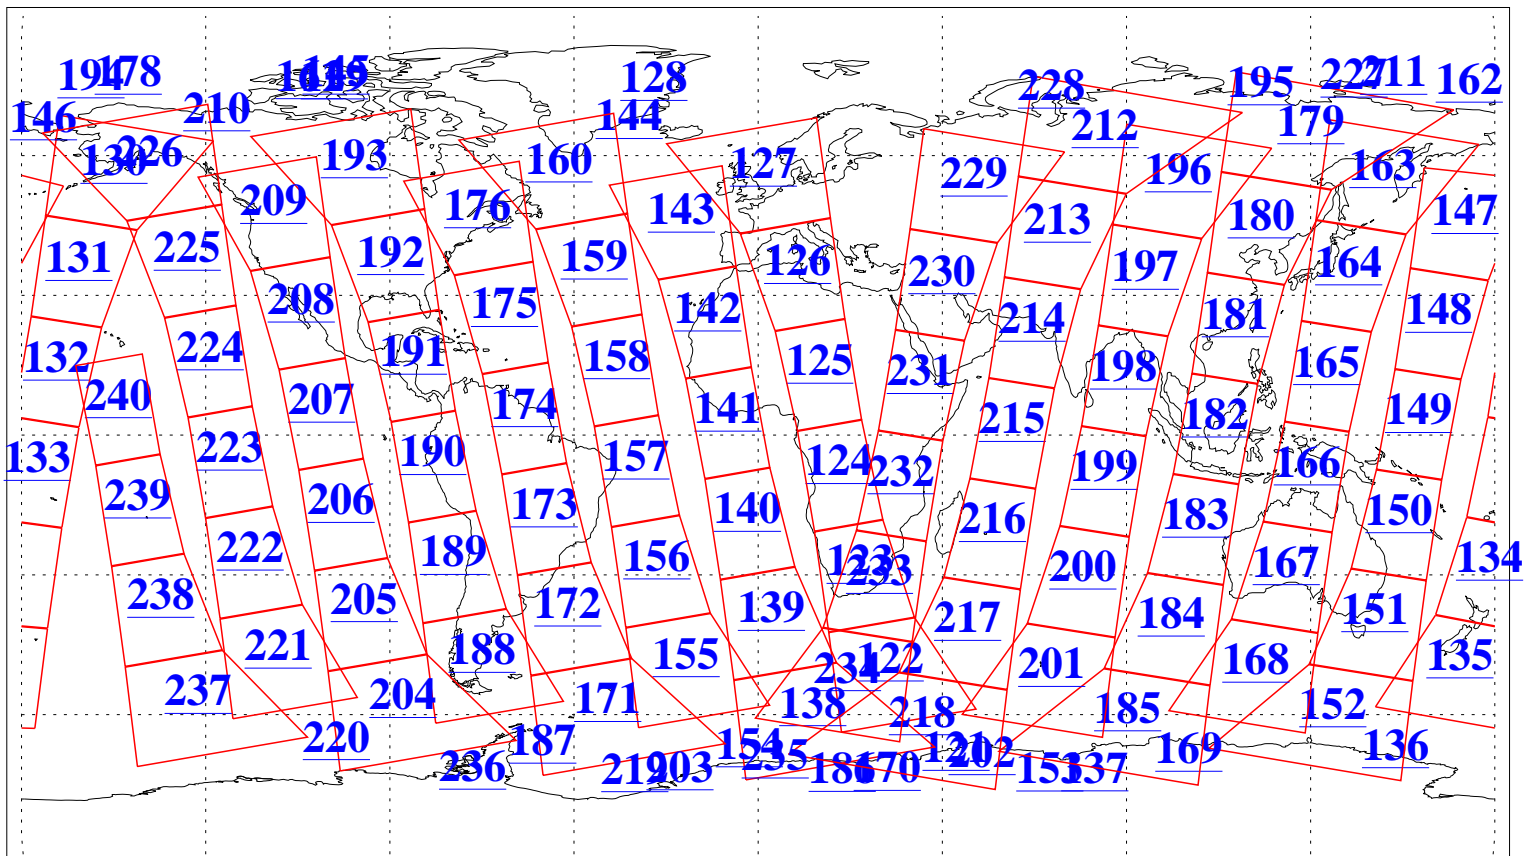

L1B Availability
 AMSU Granules: 238
 HSB Granules: 0
 AIRS Granules: 239

9 Sep 2022
 DoY 252
 Aqua Day 7433
 Granules: 1 to 120

Granules: 121 to 240

Legend: AMSU Available, HSB Available, AIRS Available

L1B Availability
AMSU Granules: 238
HSB Granules: 0
AIRS Granules: 239

9 Sep 2022
DoY 252
Aqua Day 7433

Ascending Granules

Descending Granules

Legend: AMSU Available, *HSB Available*, *AIRS Available*

L1B Availability
 AMSU Granules: 238
 HSB Granules: 0
 AIRS Granules: 239