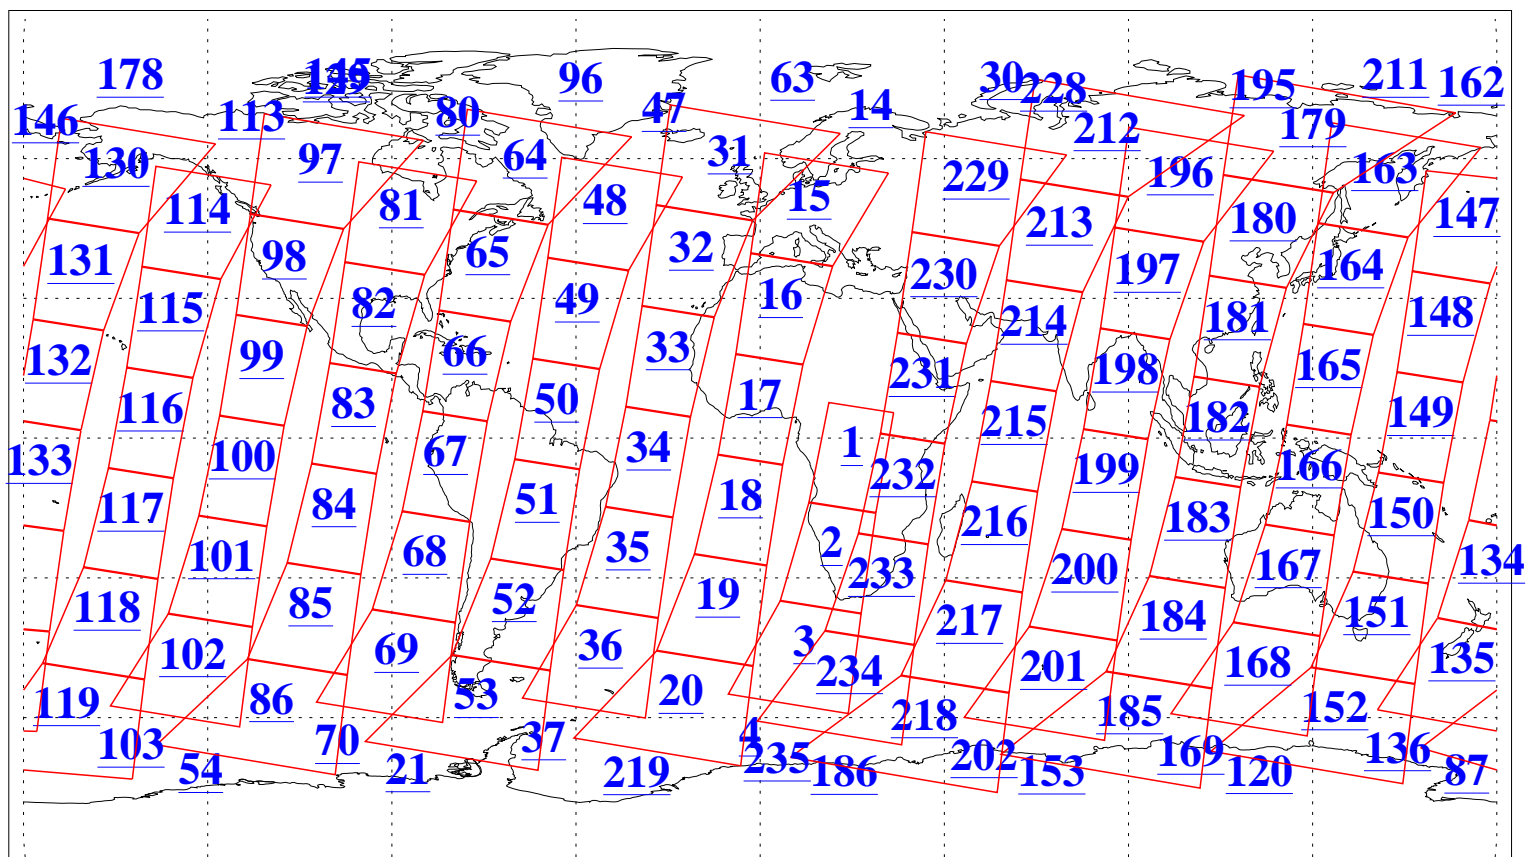

L1B Availability
 AMSU Granules: 238
 HSB Granules: 0
 AIRS Granules: 239

9 Sep 2022
 DoY 252
 Aqua Day 7433
 Granules: 1 to 120

Granules: 121 to 240

Legend: AMSU Available, HSB Available, AIRS Available

L1B Availability
AMSU Granules: 238
HSB Granules: 0
AIRS Granules: 239

9 Sep 2022
DoY 252
Aqua Day 7433

Ascending Granules

Descending Granules

Legend: AMSU Available, *HSB Available*, *AIRS Available*

L1B Availability
 AMSU Granules: 238
 HSB Granules: 0
 AIRS Granules: 239