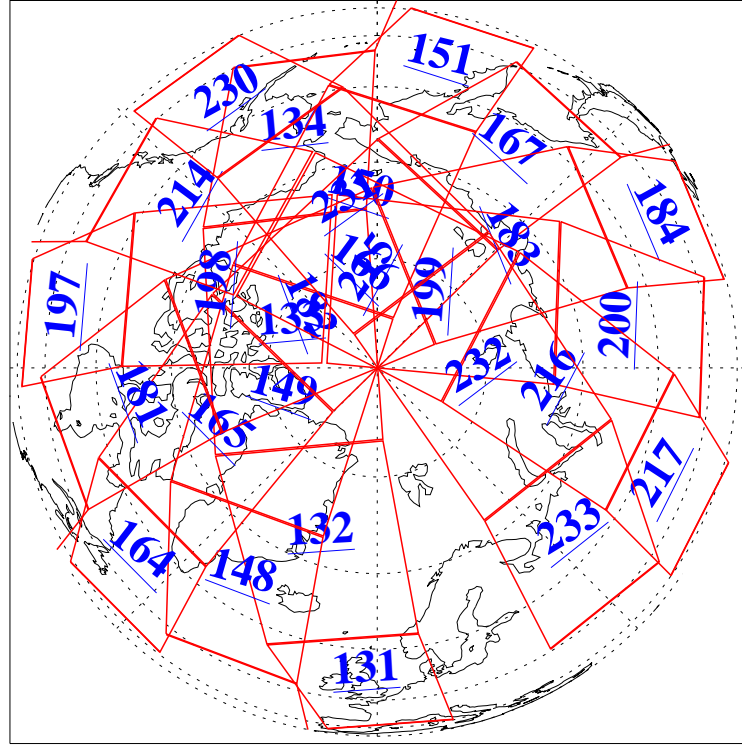

5 Sep 2022
DoY 248
Aqua Day 7429

Ascending Granules

Descending Granules

Legend: AMSU Available, *HSB Available*, *AIRS Available*

L1B Availability
 AMSU Granules: 240
 HSB Granules: 0
 AIRS Granules: 240

5 Sep 2022
 DoY 248
 Aqua Day 7429

Northern Hemisphere Granules

Southern Hemisphere Granules

Legend: AMSU Available, HSB Available, **AIRS Available**