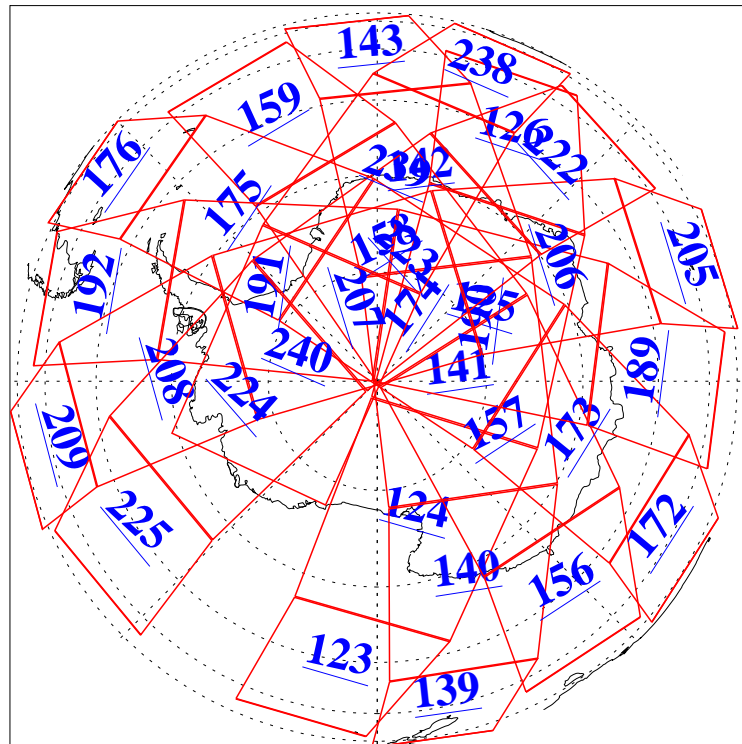

L1B Availability
AMSU Granules: 240
HSB Granules: 0
AIRS Granules: 240

5 Sep 2022
DoY 248
Aqua Day 7429
Granules: 1 to 120

Granules: 121 to 240

Legend: AMSU Available, *HSB Available*, *AIRS Available*

L1B Availability
AMSU Granules: 240
HSB Granules: 0
AIRS Granules: 240

5 Sep 2022
DoY 248
Aqua Day 7429

Ascending Granules

Descending Granules

Legend: AMSU Available, *HSB Available*, *AIRS Available*

L1B Availability
 AMSU Granules: 240
 HSB Granules: 0
 AIRS Granules: 240

5 Sep 2022
 DoY 248
 Aqua Day 7429

Northern Hemisphere Granules

Southern Hemisphere Granules

Legend: AMSU Available, HSB Available, **AIRS Available**