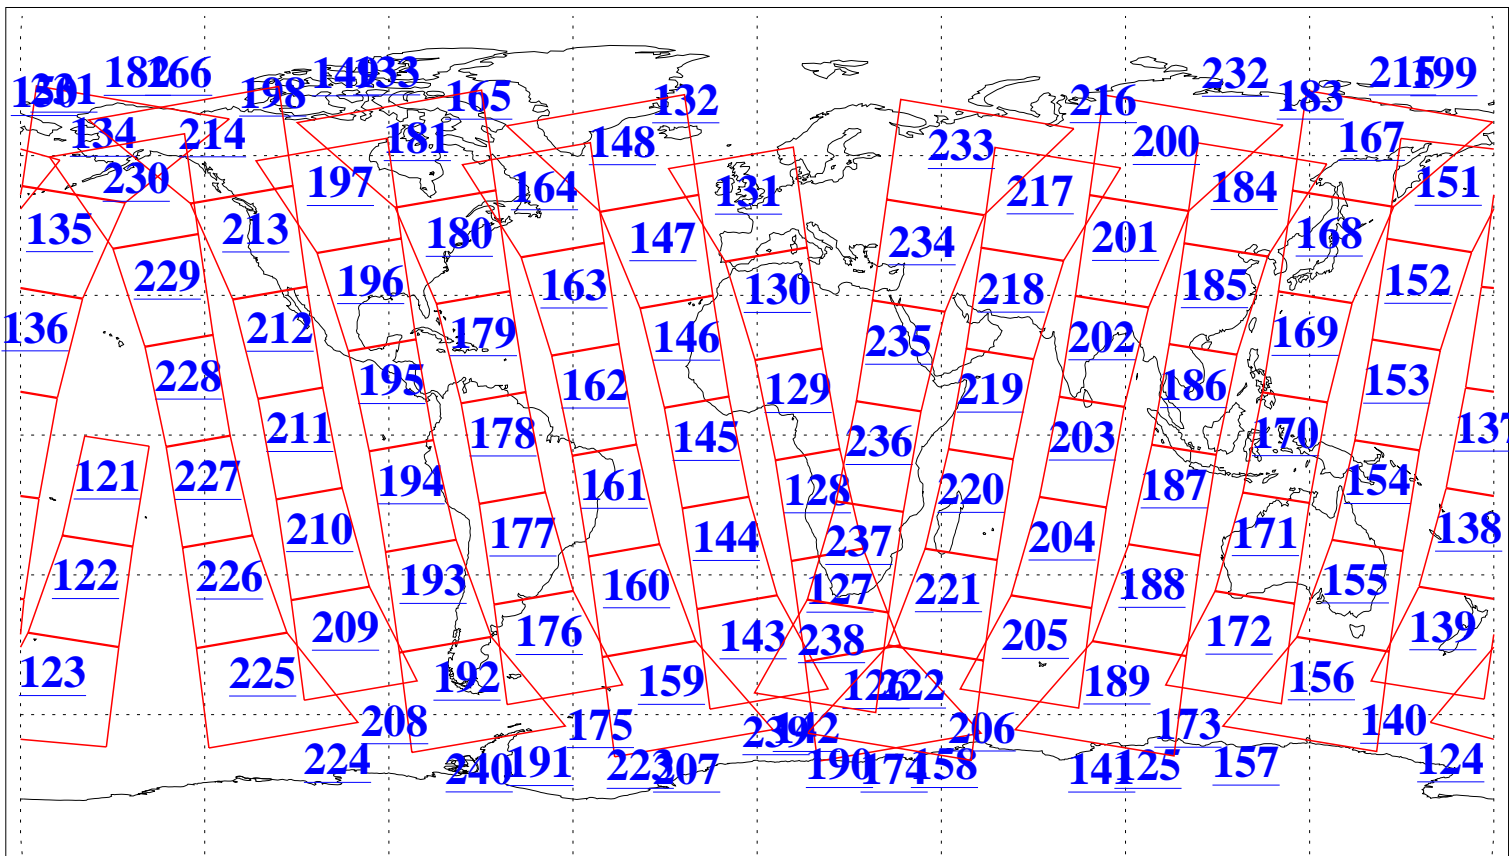

L1B Availability
AMSU Granules: 240
HSB Granules: 0
AIRS Granules: 240

5 Sep 2022
DoY 248
Aqua Day 7429
Granules: 1 to 120

Granules: 121 to 240

Legend: AMSU Available, *HSB Available*, *AIRS Available*

L1B Availability
AMSU Granules: 240
HSB Granules: 0
AIRS Granules: 240

5 Sep 2022
DoY 248
Aqua Day 7429

Ascending Granules

Descending Granules

Legend: AMSU Available, *HSB Available*, *AIRS Available*

L1B Availability
 AMSU Granules: 240
 HSB Granules: 0
 AIRS Granules: 240

5 Sep 2022
 DoY 248
 Aqua Day 7429

Northern Hemisphere Granules

Southern Hemisphere Granules

Legend: AMSU Available, HSB Available, **AIRS Available**