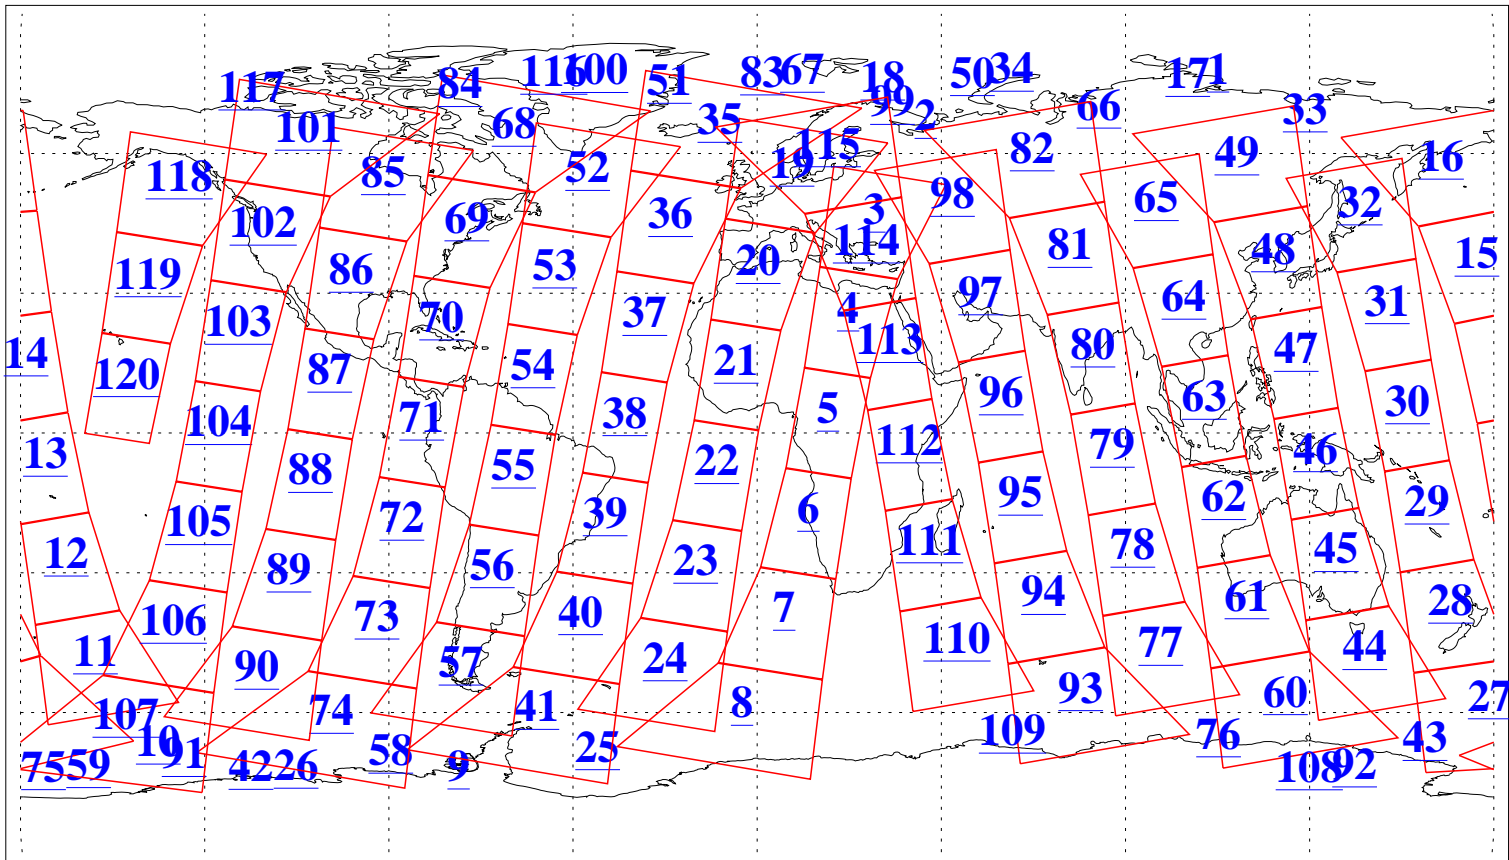

L1B Availability
AMSU Granules: 240
HSB Granules: 0
AIRS Granules: 240

5 Sep 2022
DoY 248
Aqua Day 7429
Granules: 1 to 120

Granules: 121 to 240

Legend: AMSU Available, *HSB Available*, *AIRS Available*

L1B Availability
AMSU Granules: 240
HSB Granules: 0
AIRS Granules: 240

5 Sep 2022
DoY 248
Aqua Day 7429

Ascending Granules

Descending Granules

Legend: AMSU Available, *HSB Available*, *AIRS Available*

L1B Availability
 AMSU Granules: 240
 HSB Granules: 0
 AIRS Granules: 240

5 Sep 2022
 DoY 248
 Aqua Day 7429

Northern Hemisphere Granules

Southern Hemisphere Granules

Legend: AMSU Available, HSB Available, **AIRS Available**