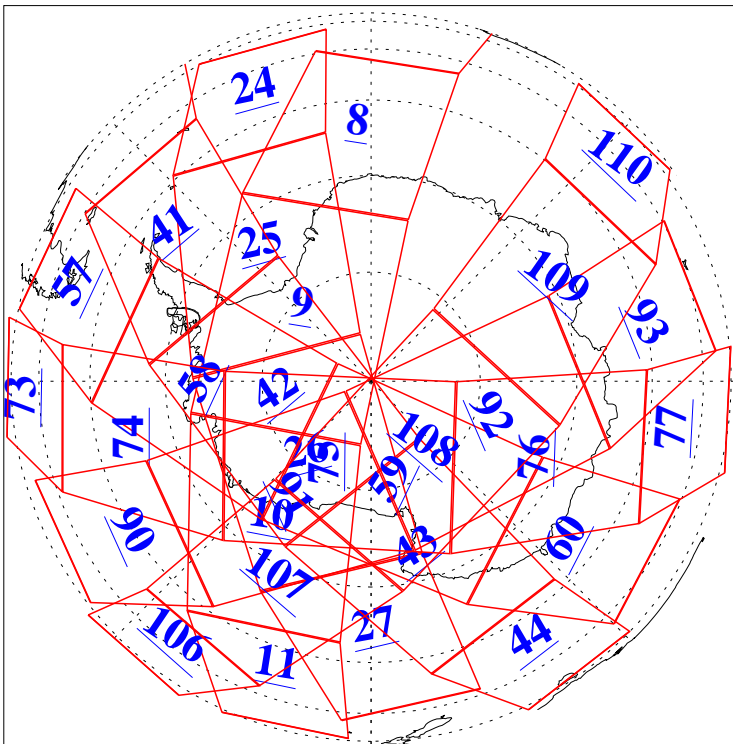

L1B Availability
AMSU Granules: 240
HSB Granules: 0
AIRS Granules: 240

5 Sep 2022
DoY 248
Aqua Day 7429
Granules: 1 to 120

Granules: 121 to 240

Legend: AMSU Available, *HSB Available*, *AIRS Available*

L1B Availability
AMSU Granules: 240
HSB Granules: 0
AIRS Granules: 240

5 Sep 2022
DoY 248
Aqua Day 7429

Ascending Granules

Descending Granules

Legend: AMSU Available, *HSB Available*, *AIRS Available*

L1B Availability
 AMSU Granules: 240
 HSB Granules: 0
 AIRS Granules: 240

5 Sep 2022
 DoY 248
 Aqua Day 7429

Northern Hemisphere Granules

Southern Hemisphere Granules

Legend: AMSU Available, HSB Available, **AIRS Available**