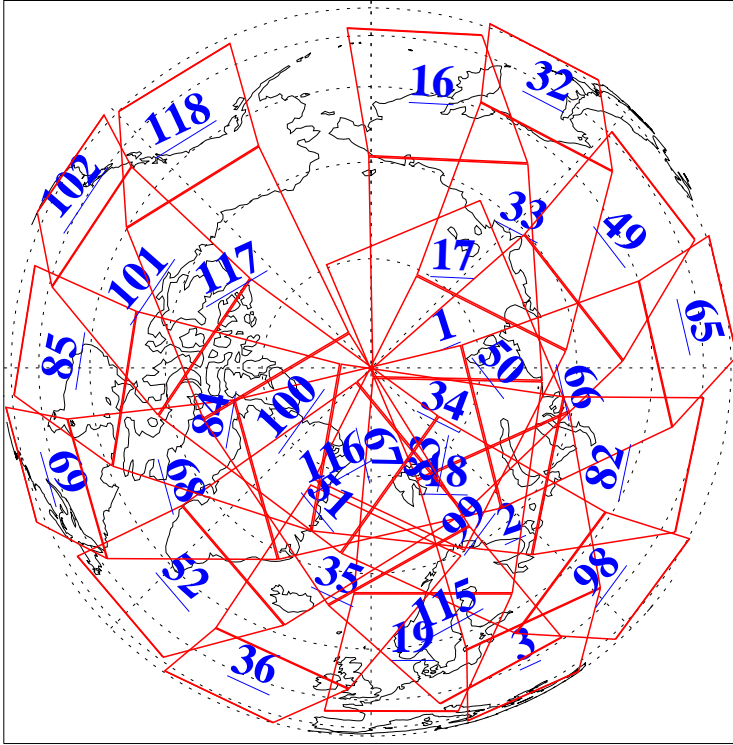

L1B Availability
AMSU Granules: 240
HSB Granules: 0
AIRS Granules: 240

5 Sep 2022
DoY 248
Aqua Day 7429
Granules: 1 to 120

Granules: 121 to 240

Legend: AMSU Available, *HSB Available*, *AIRS Available*

L1B Availability
AMSU Granules: 240
HSB Granules: 0
AIRS Granules: 240

5 Sep 2022
DoY 248
Aqua Day 7429

Ascending Granules

Descending Granules

Legend: AMSU Available, *HSB Available*, *AIRS Available*

L1B Availability
 AMSU Granules: 240
 HSB Granules: 0
 AIRS Granules: 240

5 Sep 2022
 DoY 248
 Aqua Day 7429

Northern Hemisphere Granules

Southern Hemisphere Granules

Legend: AMSU Available, HSB Available, **AIRS Available**