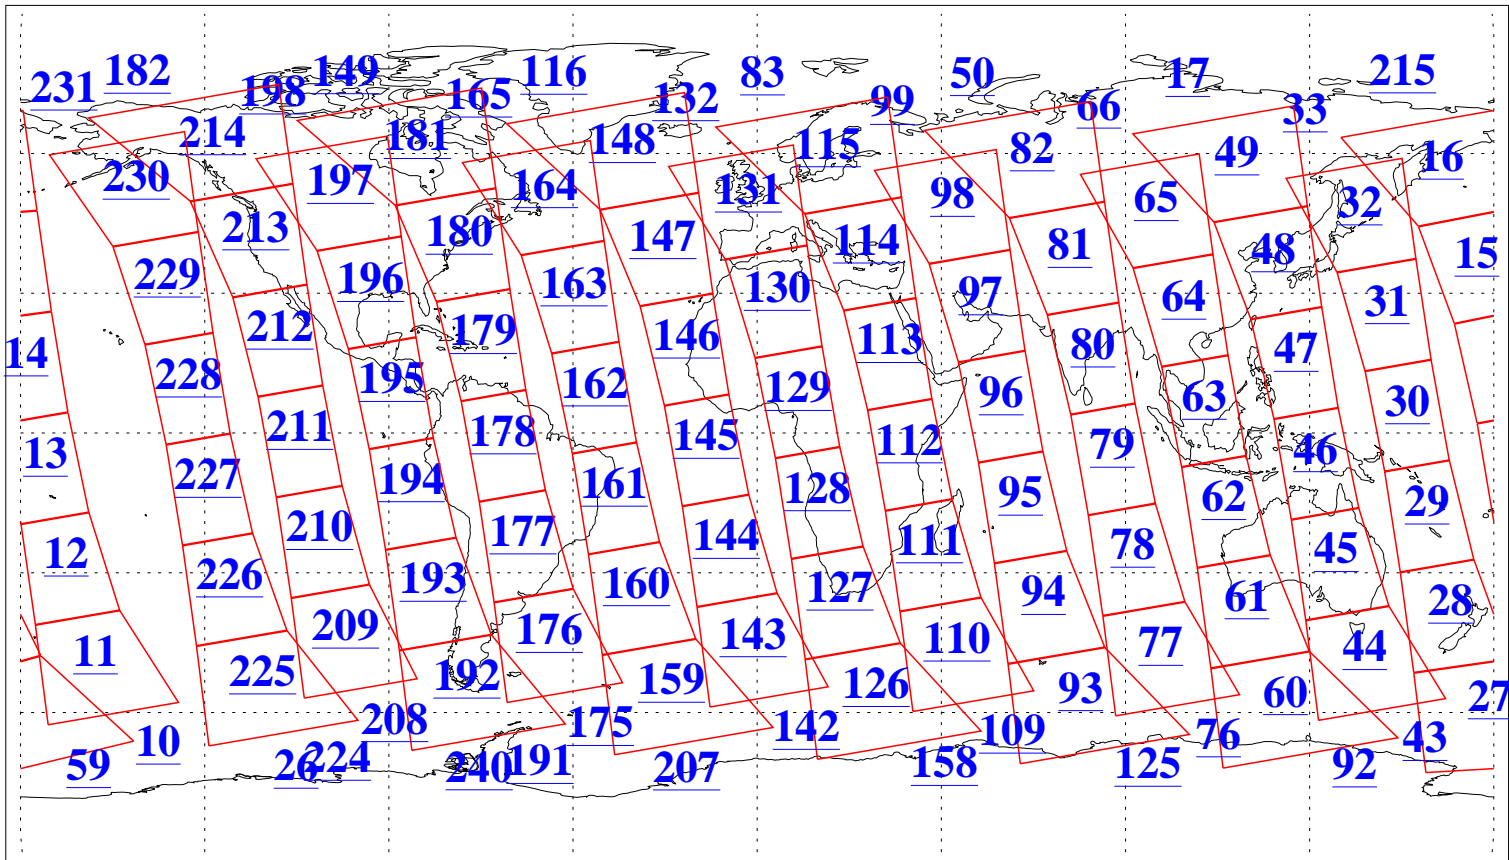

L1B Availability
AMSU Granules: 240
HSB Granules: 0
AIRS Granules: 240

5 Sep 2022
DoY 248
Aqua Day 7429

Ascending Granules

Descending Granules