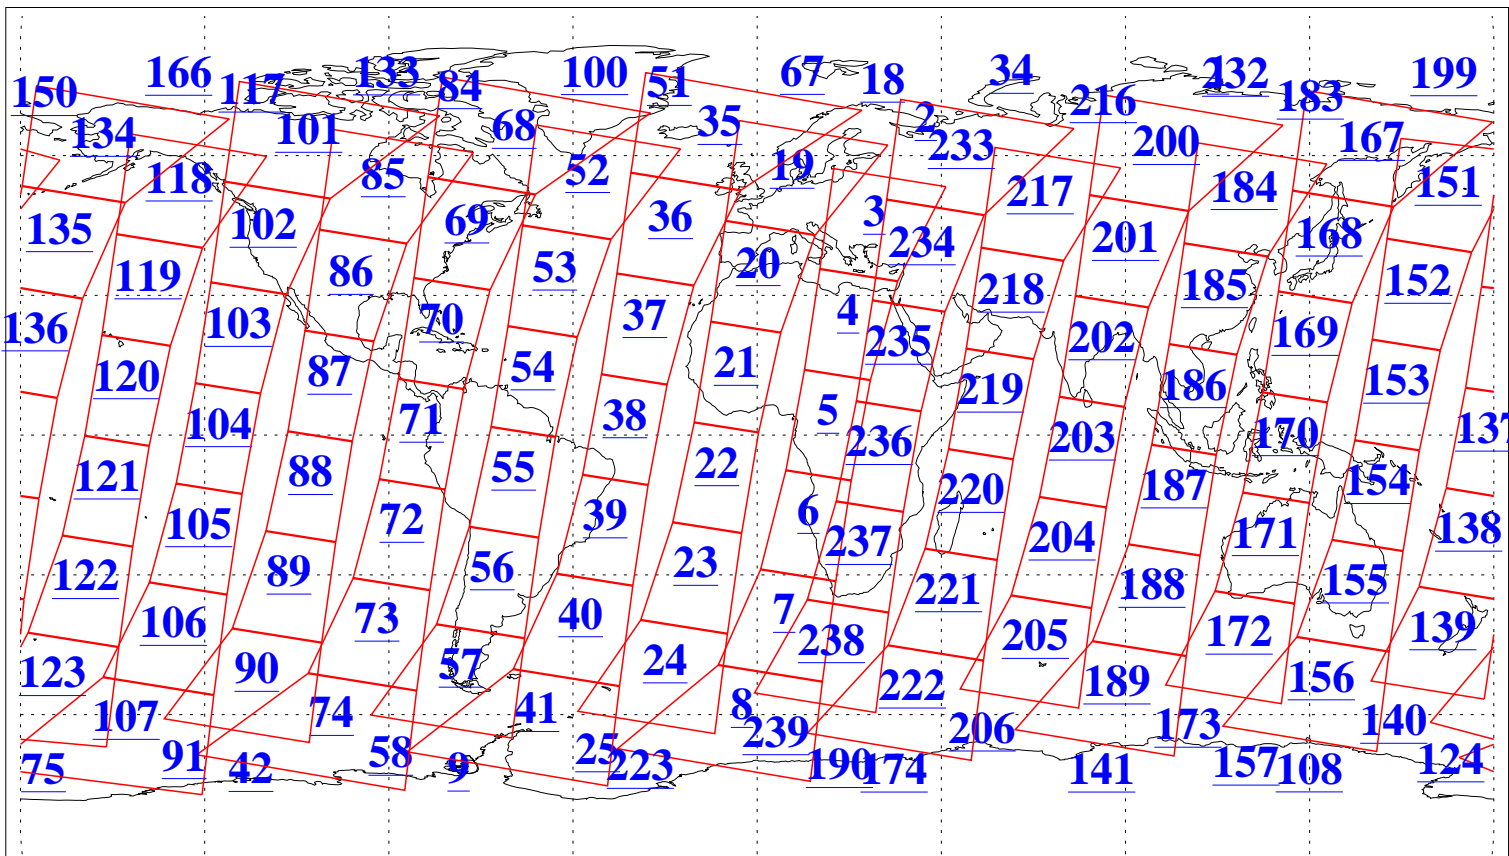

L1B Availability
AMSU Granules: 240
HSB Granules: 0
AIRS Granules: 240

5 Sep 2022
DoY 248
Aqua Day 7429
Granules: 1 to 120

Granules: 121 to 240

Legend: AMSU Available, *HSB Available*, *AIRS Available*

L1B Availability
AMSU Granules: 240
HSB Granules: 0
AIRS Granules: 240

5 Sep 2022
DoY 248
Aqua Day 7429

Ascending Granules

Descending Granules

Legend: AMSU Available, *HSB Available*, *AIRS Available*

L1B Availability
 AMSU Granules: 240
 HSB Granules: 0
 AIRS Granules: 240

5 Sep 2022
 DoY 248
 Aqua Day 7429

Northern Hemisphere Granules

Southern Hemisphere Granules

Legend: AMSU Available, HSB Available, **AIRS Available**