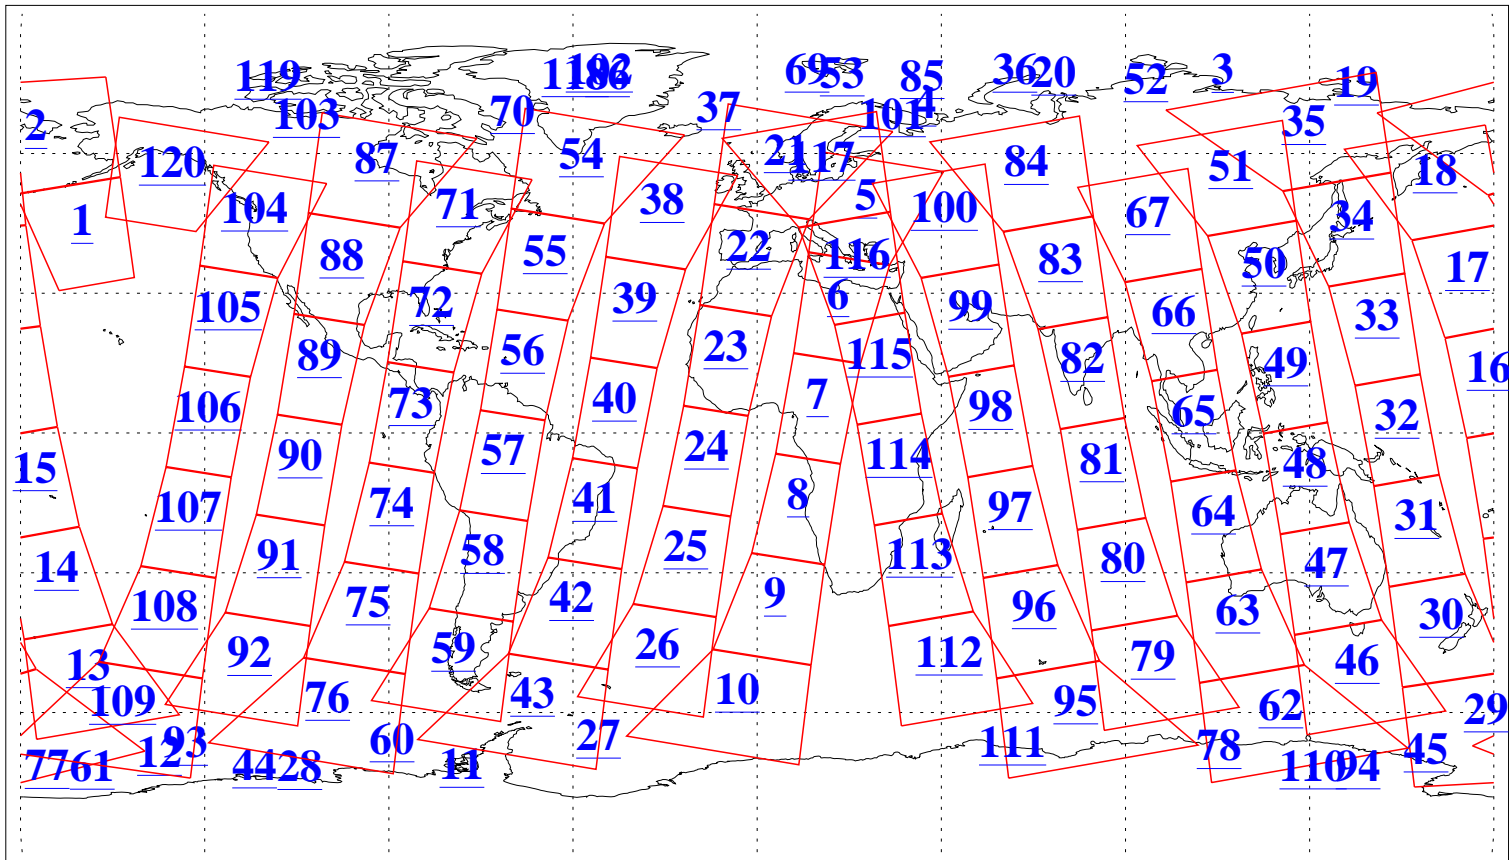

L1B Availability
AMSU Granules: 238
HSB Granules: 0
AIRS Granules: 239

3 Sep 2022
DoY 246
Aqua Day 7427
Granules: 1 to 120

Granules: 121 to 240

Legend: AMSU Available, *HSB Available*, *AIRS Available*

L1B Availability
AMSU Granules: 238
HSB Granules: 0
AIRS Granules: 239

3 Sep 2022
DoY 246
Aqua Day 7427

Ascending Granules

Descending Granules

Legend: AMSU Available, HSB Available, AIRS Available

L1B Availability
 AMSU Granules: 238
 HSB Granules: 0
 AIRS Granules: 239

3 Sep 2022
 DoY 246
 Aqua Day 7427

Northern Hemisphere Granules

Southern Hemisphere Granules

Legend: AMSU Available, HSB Available, AIRS Available