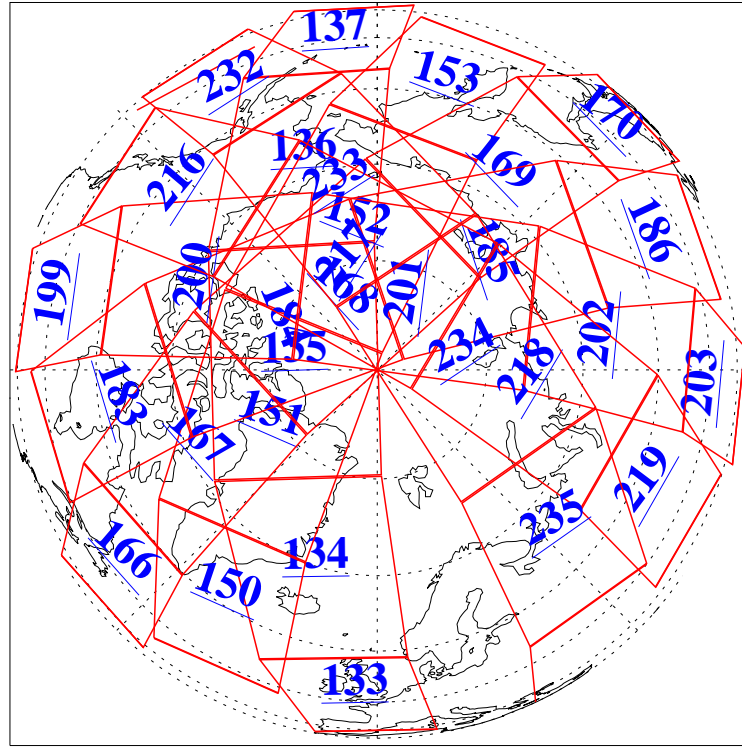

3 Sep 2022
DoY 246
Aqua Day 7427

Ascending Granules

Descending Granules

Legend: AMSU Available, HSB Available, AIRS Available

L1B Availability
 AMSU Granules: 238
 HSB Granules: 0
 AIRS Granules: 239

3 Sep 2022
 DoY 246
 Aqua Day 7427

Northern Hemisphere Granules

Southern Hemisphere Granules

Legend: AMSU Available, HSB Available, AIRS Available