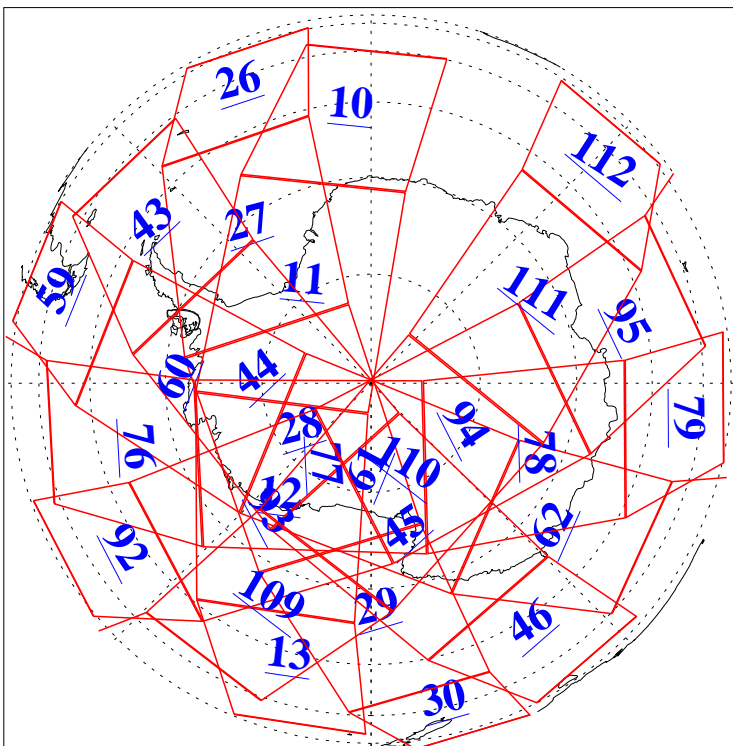

3 Sep 2022
DoY 246
Aqua Day 7427

Ascending Granules

Descending Granules

Legend: AMSU Available, HSB Available, AIRS Available

L1B Availability
 AMSU Granules: 238
 HSB Granules: 0
 AIRS Granules: 239

3 Sep 2022
 DoY 246
 Aqua Day 7427

Northern Hemisphere Granules

Southern Hemisphere Granules

Legend: AMSU Available, HSB Available, AIRS Available