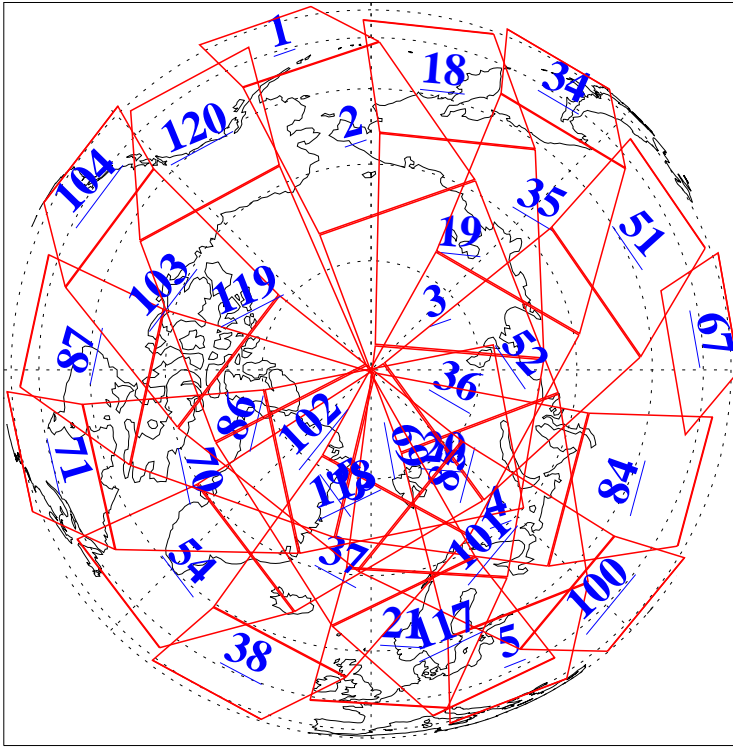

L1B Availability
AMSU Granules: 238
HSB Granules: 0
AIRS Granules: 239

3 Sep 2022
DoY 246
Aqua Day 7427
Granules: 1 to 120

Granules: 121 to 240

Legend: AMSU Available, *HSB Available*, *AIRS Available*

L1B Availability
AMSU Granules: 238
HSB Granules: 0
AIRS Granules: 239

3 Sep 2022
DoY 246
Aqua Day 7427

Ascending Granules

Descending Granules

Legend: AMSU Available, HSB Available, AIRS Available

L1B Availability
 AMSU Granules: 238
 HSB Granules: 0
 AIRS Granules: 239

3 Sep 2022
 DoY 246
 Aqua Day 7427

Northern Hemisphere Granules

Southern Hemisphere Granules

Legend: AMSU Available, HSB Available, AIRS Available