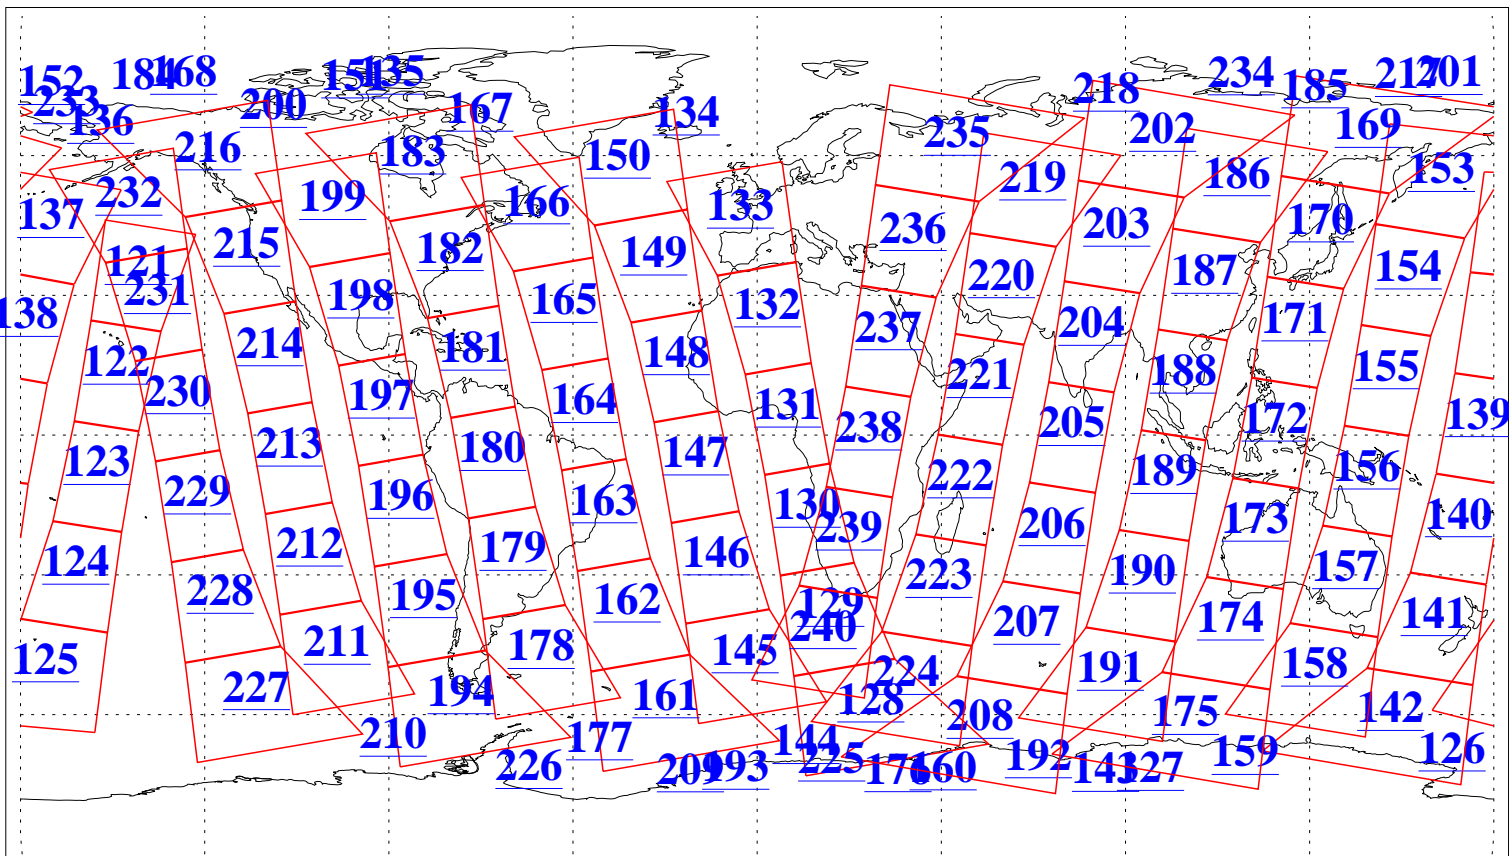

L1B Availability
AMSU Granules: 238
HSB Granules: 0
AIRS Granules: 239

3 Sep 2022
DoY 246
Aqua Day 7427
Granules: 1 to 120

Granules: 121 to 240

Legend: AMSU Available, *HSB Available*, *AIRS Available*

L1B Availability
AMSU Granules: 238
HSB Granules: 0
AIRS Granules: 239

3 Sep 2022
DoY 246
Aqua Day 7427

Ascending Granules

Descending Granules

Legend: AMSU Available, HSB Available, AIRS Available

L1B Availability
 AMSU Granules: 238
 HSB Granules: 0
 AIRS Granules: 239

3 Sep 2022
 DoY 246
 Aqua Day 7427

Northern Hemisphere Granules

Southern Hemisphere Granules

Legend: AMSU Available, HSB Available, AIRS Available