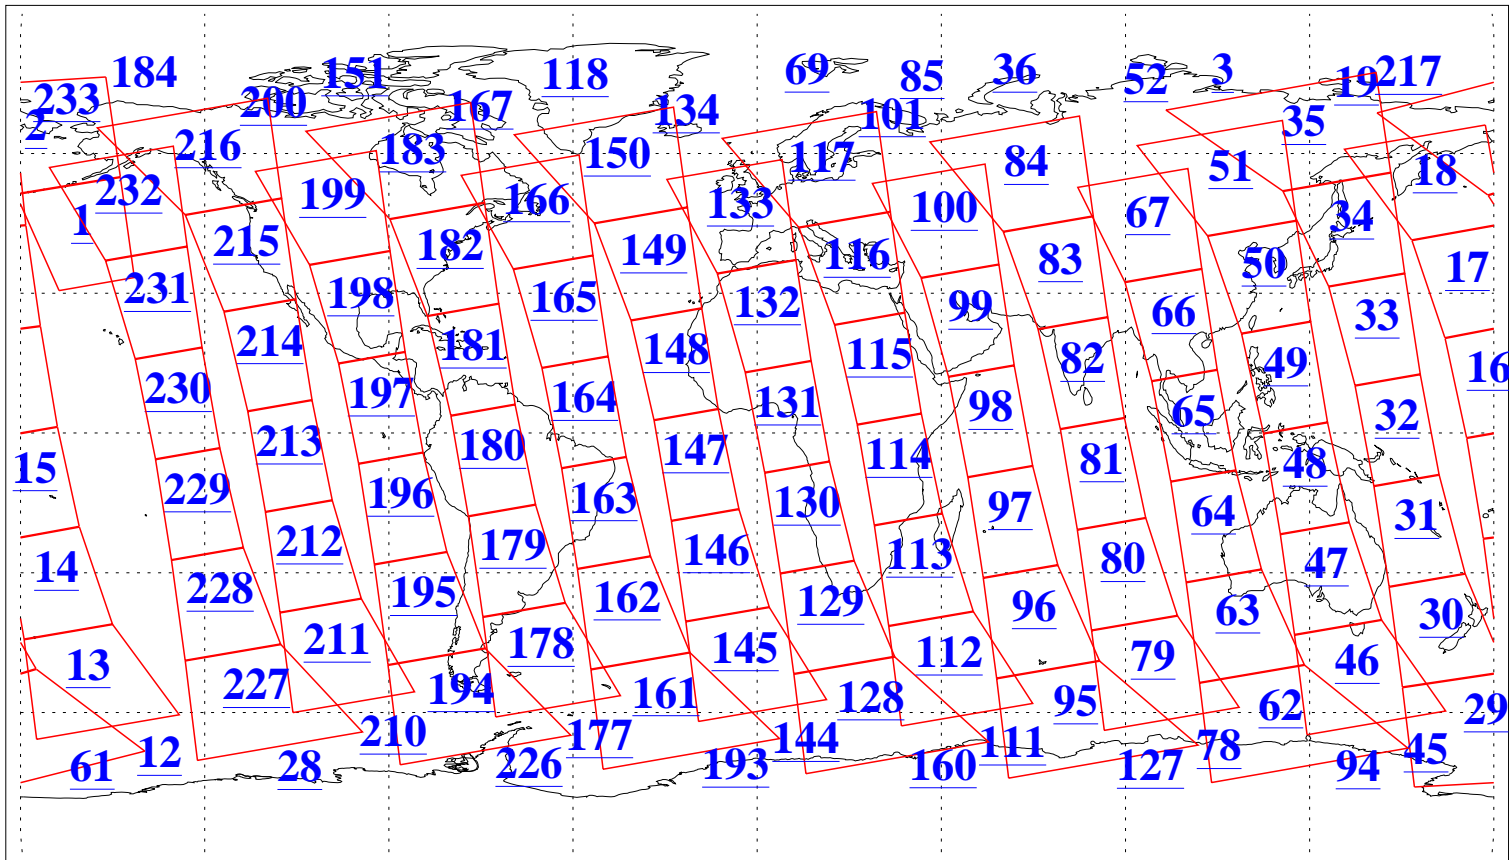

L1B Availability
AMSU Granules: 238
HSB Granules: 0
AIRS Granules: 239

3 Sep 2022
DoY 246
Aqua Day 7427
Granules: 1 to 120

Granules: 121 to 240

Legend: AMSU Available, *HSB Available*, *AIRS Available*

L1B Availability
AMSU Granules: 238
HSB Granules: 0
AIRS Granules: 239

3 Sep 2022
DoY 246
Aqua Day 7427

Ascending Granules

Descending Granules

Legend: AMSU Available, HSB Available, AIRS Available

L1B Availability
 AMSU Granules: 238
 HSB Granules: 0
 AIRS Granules: 239

3 Sep 2022
 DoY 246
 Aqua Day 7427

Northern Hemisphere Granules

Southern Hemisphere Granules

Legend: AMSU Available, HSB Available, AIRS Available