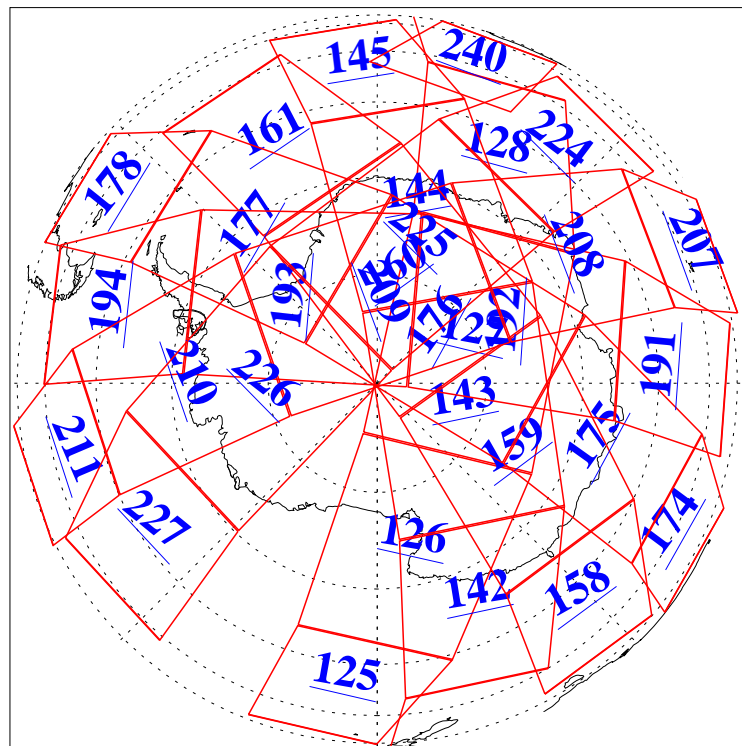

L1B Availability
AMSU Granules: 238
HSB Granules: 0
AIRS Granules: 239

3 Sep 2022
DoY 246
Aqua Day 7427
Granules: 1 to 120

Granules: 121 to 240

Legend: AMSU Available, *HSB Available*, *AIRS Available*

L1B Availability
AMSU Granules: 238
HSB Granules: 0
AIRS Granules: 239

3 Sep 2022
DoY 246
Aqua Day 7427

Ascending Granules

Descending Granules

Legend: AMSU Available, HSB Available, AIRS Available

L1B Availability
 AMSU Granules: 238
 HSB Granules: 0
 AIRS Granules: 239

3 Sep 2022
 DoY 246
 Aqua Day 7427

Northern Hemisphere Granules

Southern Hemisphere Granules

Legend: AMSU Available, HSB Available, AIRS Available