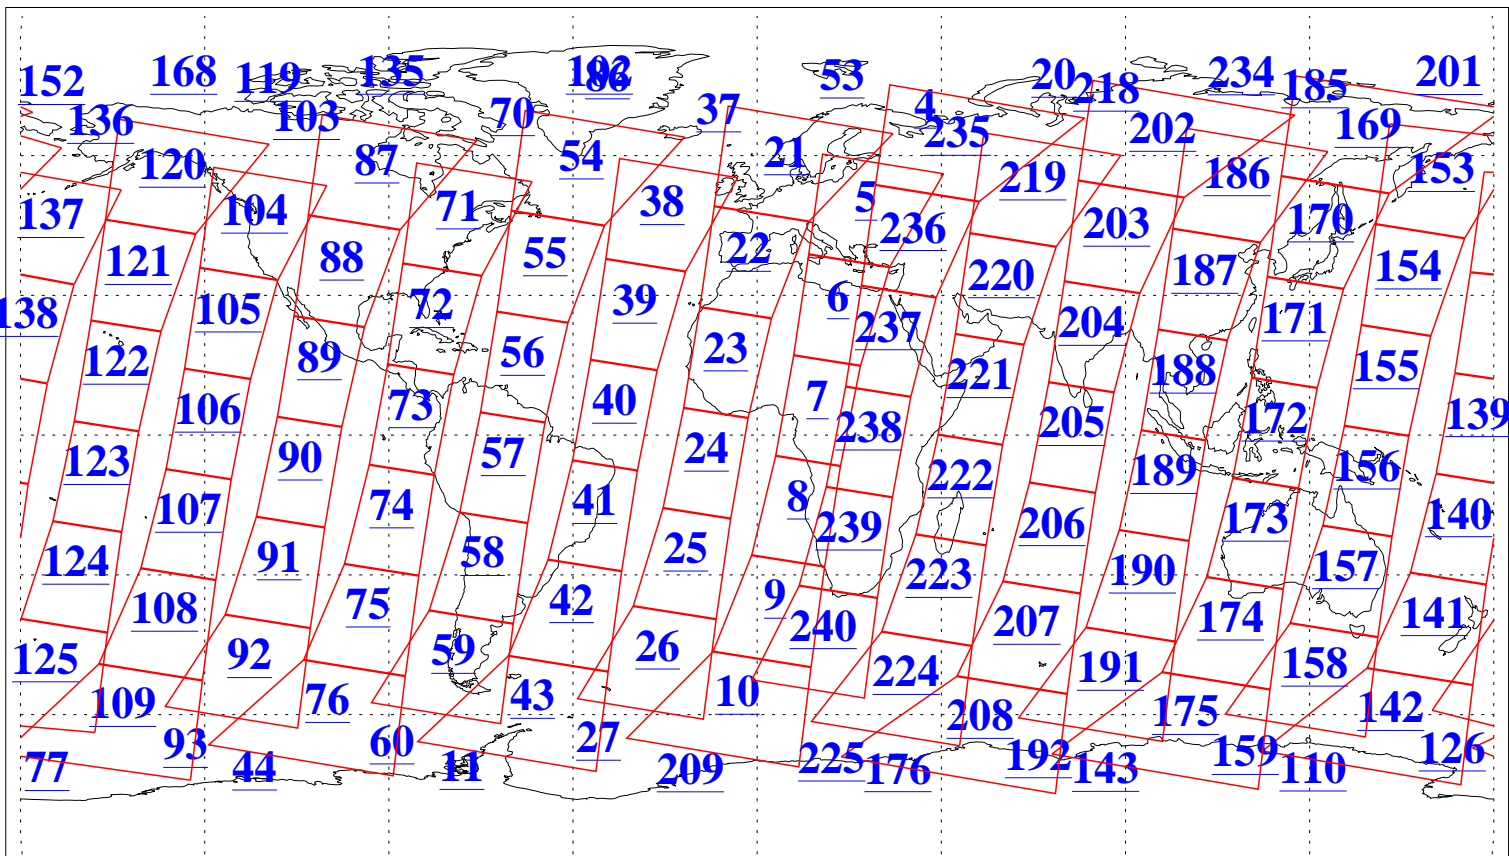

L1B Availability
AMSU Granules: 238
HSB Granules: 0
AIRS Granules: 239

3 Sep 2022
DoY 246
Aqua Day 7427
Granules: 1 to 120

Granules: 121 to 240

Legend: AMSU Available, *HSB Available*, *AIRS Available*

L1B Availability
AMSU Granules: 238
HSB Granules: 0
AIRS Granules: 239

3 Sep 2022
DoY 246
Aqua Day 7427

Ascending Granules

Descending Granules

Legend: AMSU Available, HSB Available, AIRS Available

L1B Availability
 AMSU Granules: 238
 HSB Granules: 0
 AIRS Granules: 239

3 Sep 2022
 DoY 246
 Aqua Day 7427

Northern Hemisphere Granules

Southern Hemisphere Granules

Legend: AMSU Available, HSB Available, AIRS Available