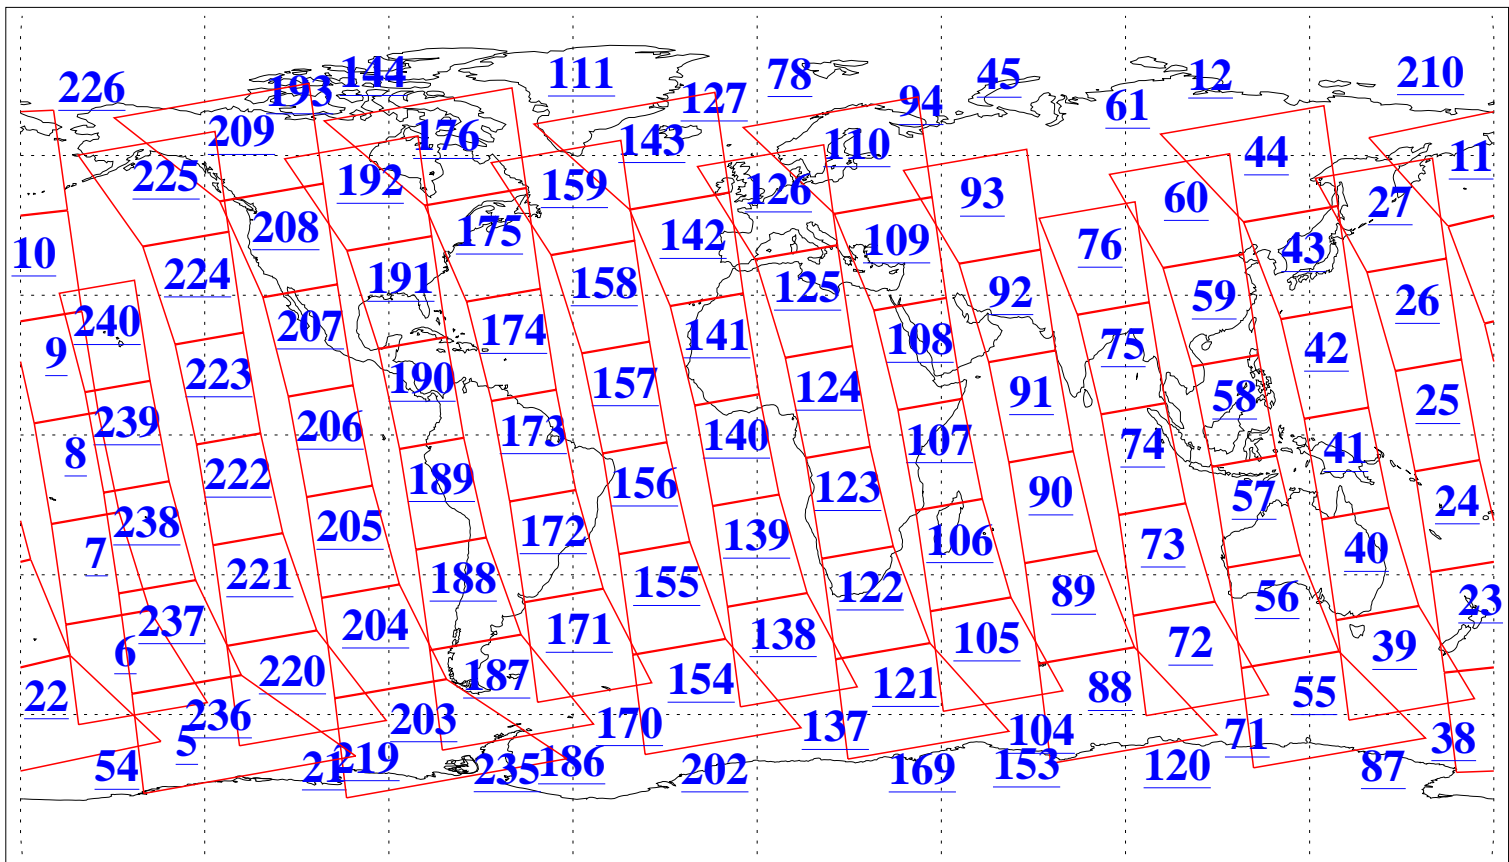

L1B Availability  
 AMSU Granules: 236  
 HSB Granules: 0  
 AIRS Granules: 236

2 Sep 2022  
 DoY 245  
 Aqua Day 7426  
 Granules: 1 to 120

Granules: 121 to 240

Legend: AMSU Available, HSB Available, AIRS Available

L1B Availability  
 AMSU Granules: 236  
 HSB Granules: 0  
 AIRS Granules: 236

2 Sep 2022  
 DoY 245  
 Aqua Day 7426  
 Ascending Granules

Descending Granules

Legend: AMSU Available, HSB Available, AIRS Available

L1B Availability  
 AMSU Granules: 236  
 HSB Granules: 0  
 AIRS Granules: 236

2 Sep 2022  
 DoY 245  
 Aqua Day 7426

Northern Hemisphere Granules

Southern Hemisphere Granules

Legend: AMSU Available, HSB Available, **AIRS Available**