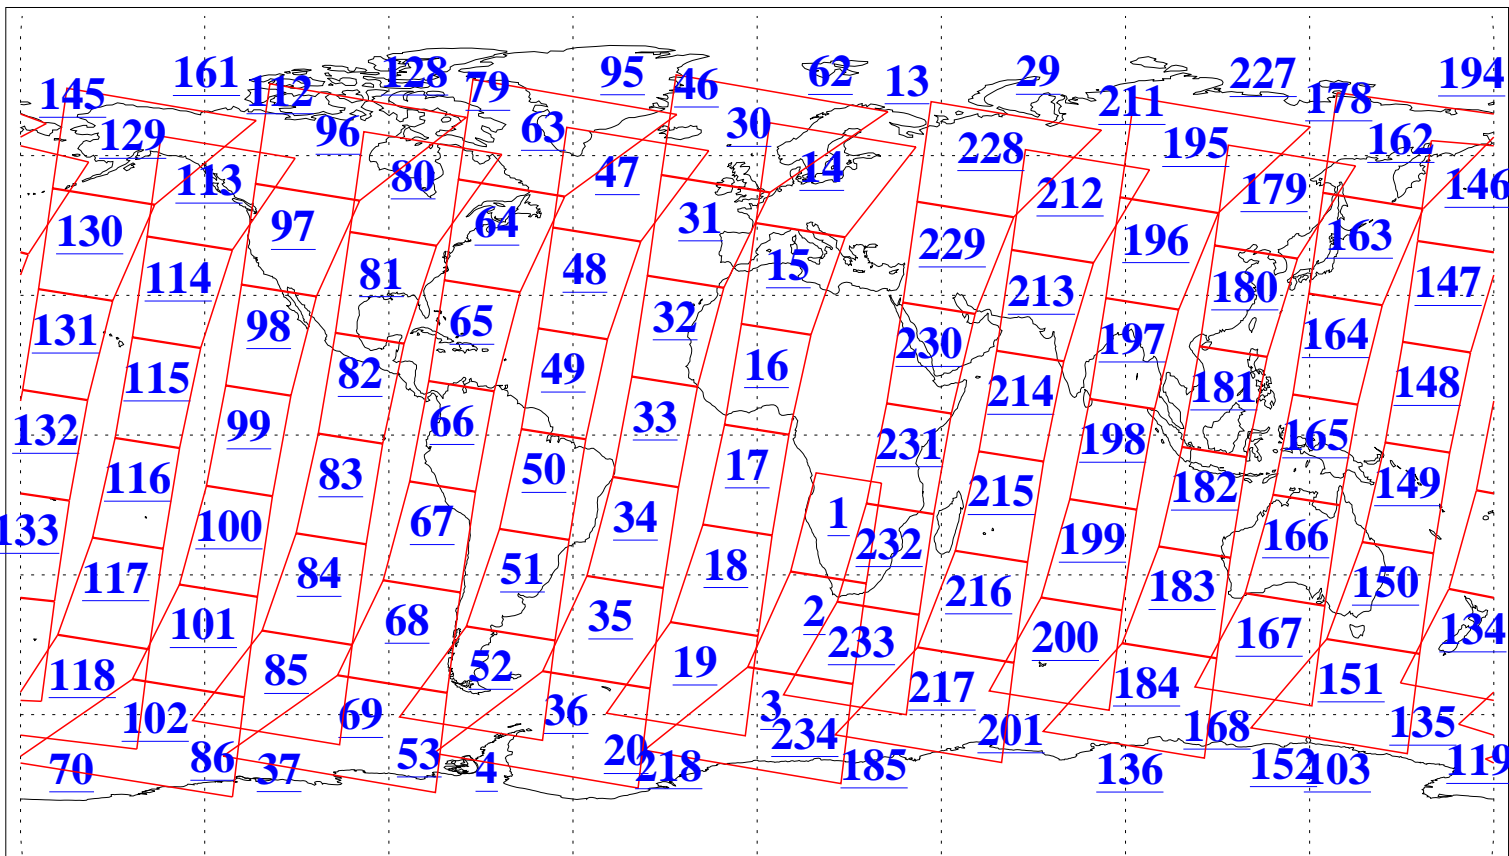

L1B Availability  
 AMSU Granules: 236  
 HSB Granules: 0  
 AIRS Granules: 236

2 Sep 2022  
 DoY 245  
 Aqua Day 7426  
 Granules: 1 to 120

Granules: 121 to 240

Legend: AMSU Available, HSB Available, AIRS Available

L1B Availability  
 AMSU Granules: 236  
 HSB Granules: 0  
 AIRS Granules: 236

2 Sep 2022  
 DoY 245  
 Aqua Day 7426  
 Ascending Granules

Descending Granules

Legend: AMSU Available, HSB Available, AIRS Available

L1B Availability  
 AMSU Granules: 236  
 HSB Granules: 0  
 AIRS Granules: 236

2 Sep 2022  
 DoY 245  
 Aqua Day 7426

Northern Hemisphere Granules

Southern Hemisphere Granules

Legend: AMSU Available, HSB Available, **AIRS Available**