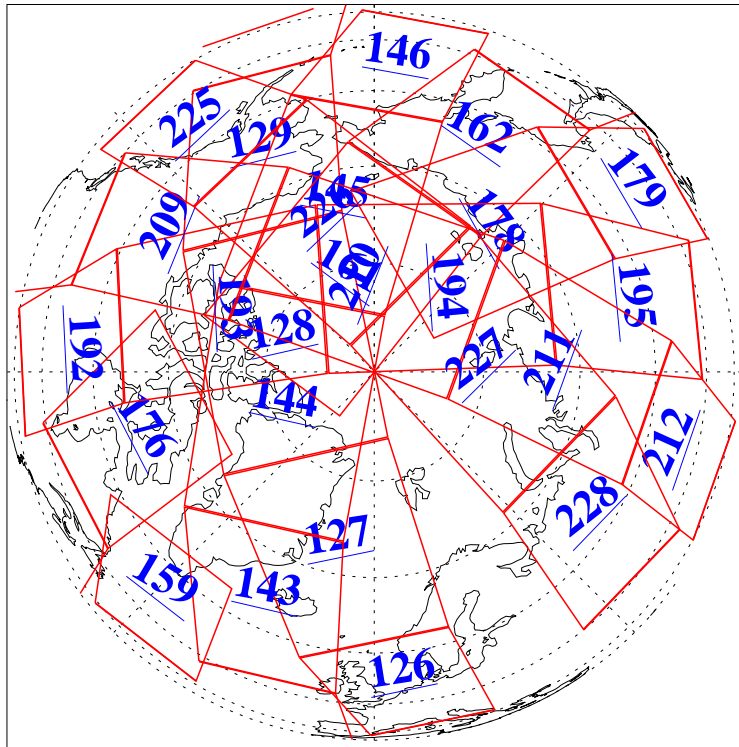

L1B Availability  
 AMSU Granules: 236  
 HSB Granules: 0  
 AIRS Granules: 236

2 Sep 2022  
 DoY 245  
 Aqua Day 7426  
 Ascending Granules

Descending Granules

Legend: AMSU Available, HSB Available, AIRS Available

L1B Availability  
 AMSU Granules: 236  
 HSB Granules: 0  
 AIRS Granules: 236

2 Sep 2022  
 DoY 245  
 Aqua Day 7426

Northern Hemisphere Granules

Southern Hemisphere Granules

Legend: AMSU Available, HSB Available, **AIRS Available**