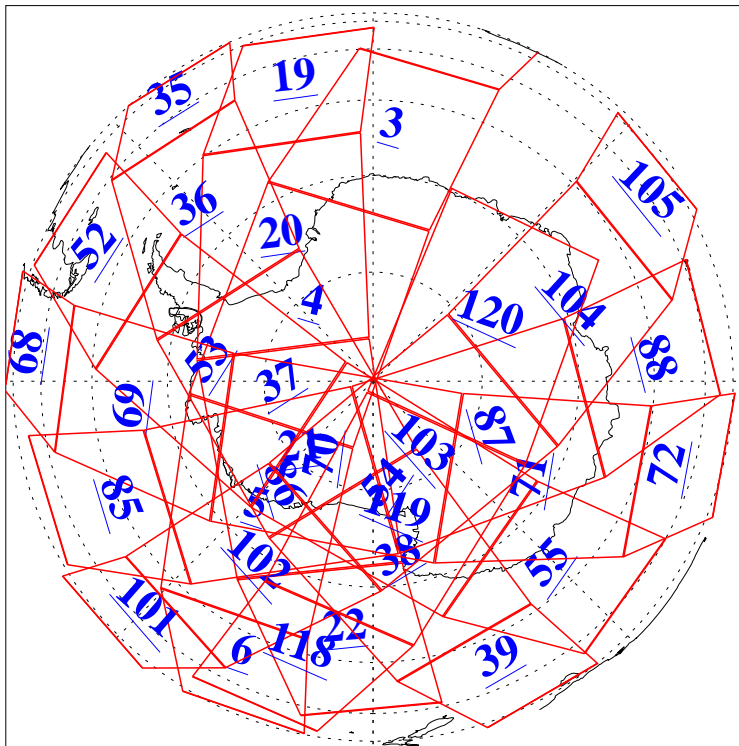

L1B Availability  
 AMSU Granules: 236  
 HSB Granules: 0  
 AIRS Granules: 236

2 Sep 2022  
 DoY 245  
 Aqua Day 7426  
 Ascending Granules

Descending Granules

Legend: AMSU Available, HSB Available, AIRS Available

L1B Availability  
 AMSU Granules: 236  
 HSB Granules: 0  
 AIRS Granules: 236

2 Sep 2022  
 DoY 245  
 Aqua Day 7426

Northern Hemisphere Granules

Southern Hemisphere Granules

Legend: AMSU Available, HSB Available, **AIRS Available**