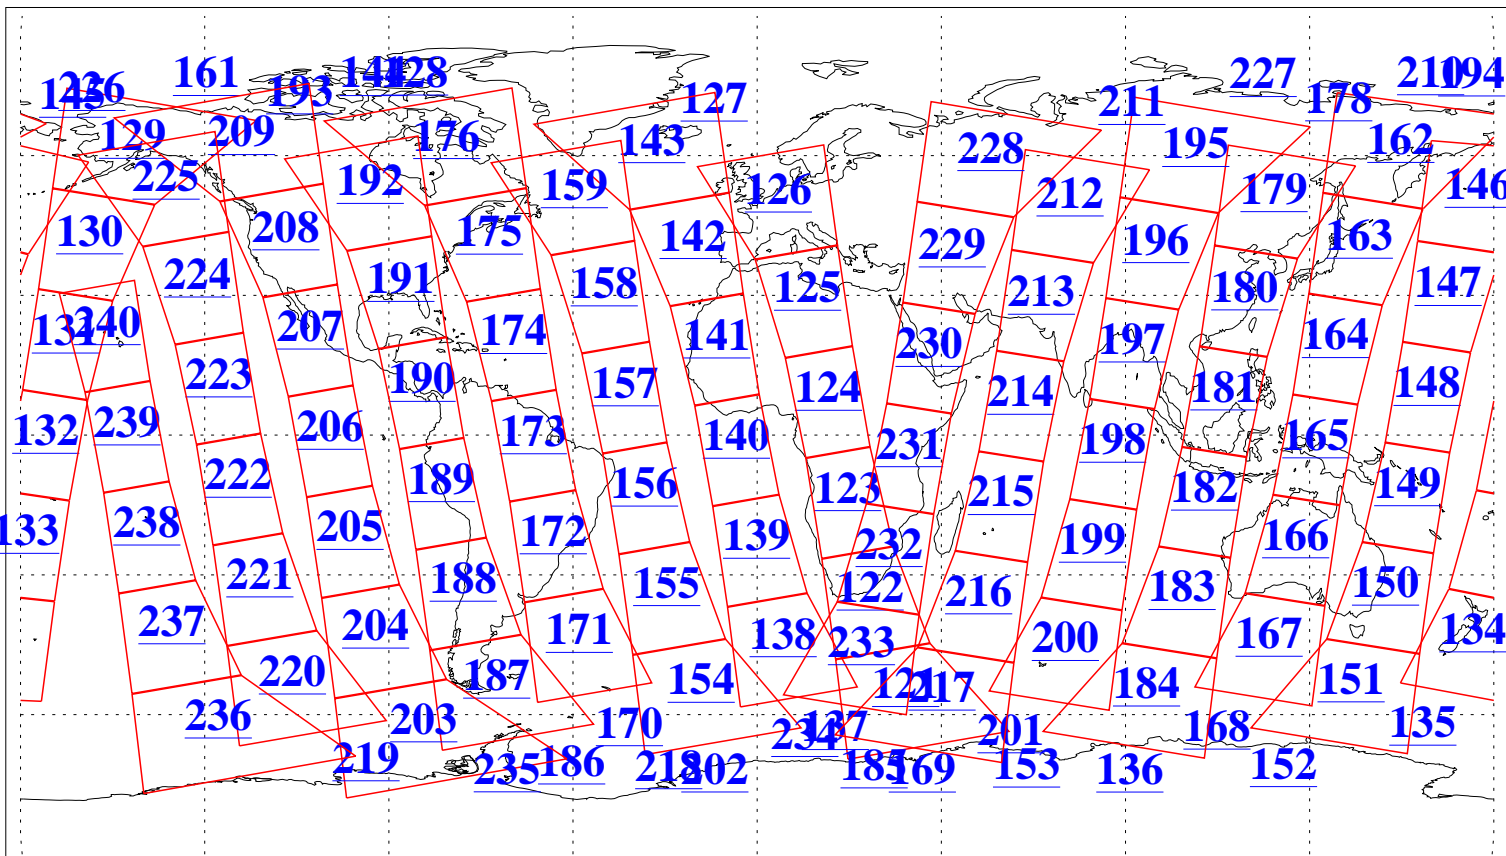

L1B Availability  
 AMSU Granules: 236  
 HSB Granules: 0  
 AIRS Granules: 236

2 Sep 2022  
 DoY 245  
 Aqua Day 7426  
 Granules: 1 to 120

Granules: 121 to 240

Legend: AMSU Available, HSB Available, AIRS Available

L1B Availability  
 AMSU Granules: 236  
 HSB Granules: 0  
 AIRS Granules: 236

2 Sep 2022  
 DoY 245  
 Aqua Day 7426  
 Ascending Granules

Descending Granules

Legend: AMSU Available, HSB Available, AIRS Available

L1B Availability  
 AMSU Granules: 236  
 HSB Granules: 0  
 AIRS Granules: 236

2 Sep 2022  
 DoY 245  
 Aqua Day 7426

Northern Hemisphere Granules

Southern Hemisphere Granules

Legend: AMSU Available, HSB Available, **AIRS Available**