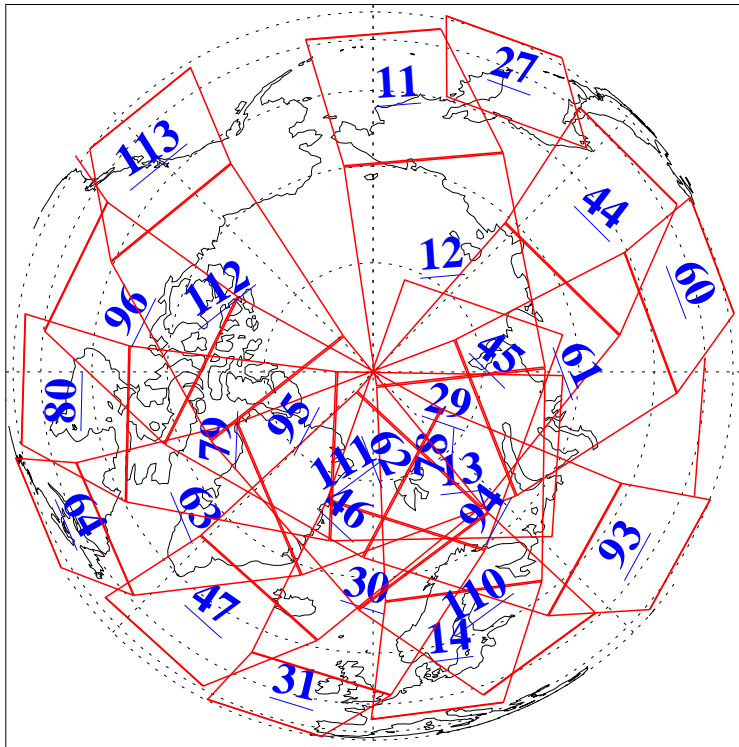

L1B Availability  
 AMSU Granules: 236  
 HSB Granules: 0  
 AIRS Granules: 236

2 Sep 2022  
 DoY 245  
 Aqua Day 7426  
 Granules: 1 to 120

Granules: 121 to 240

Legend: AMSU Available, HSB Available, AIRS Available

L1B Availability  
 AMSU Granules: 236  
 HSB Granules: 0  
 AIRS Granules: 236

2 Sep 2022  
 DoY 245  
 Aqua Day 7426  
 Ascending Granules

Descending Granules

Legend: AMSU Available, HSB Available, AIRS Available

L1B Availability  
 AMSU Granules: 236  
 HSB Granules: 0  
 AIRS Granules: 236

2 Sep 2022  
 DoY 245  
 Aqua Day 7426

Northern Hemisphere Granules

Southern Hemisphere Granules

Legend: AMSU Available, HSB Available, **AIRS Available**