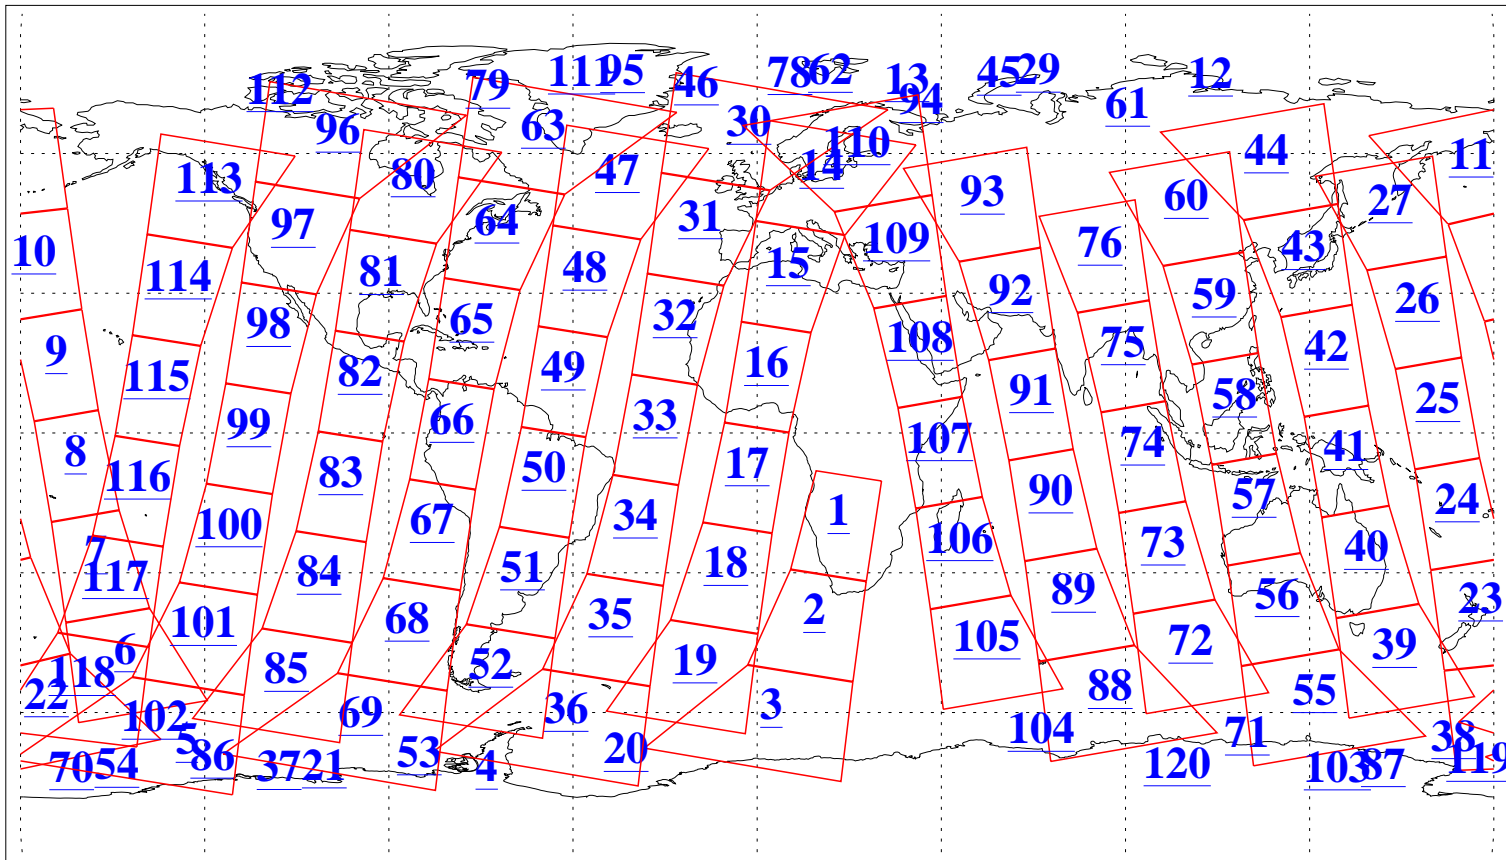

L1B Availability  
 AMSU Granules: 236  
 HSB Granules: 0  
 AIRS Granules: 236

2 Sep 2022  
 DoY 245  
 Aqua Day 7426  
 Granules: 1 to 120

Granules: 121 to 240

Legend: AMSU Available, HSB Available, AIRS Available

L1B Availability  
 AMSU Granules: 236  
 HSB Granules: 0  
 AIRS Granules: 236

2 Sep 2022  
 DoY 245  
 Aqua Day 7426  
 Ascending Granules

Descending Granules

Legend: AMSU Available, HSB Available, AIRS Available

L1B Availability  
 AMSU Granules: 236  
 HSB Granules: 0  
 AIRS Granules: 236

2 Sep 2022  
 DoY 245  
 Aqua Day 7426

Northern Hemisphere Granules

Southern Hemisphere Granules

Legend: AMSU Available, HSB Available, **AIRS Available**