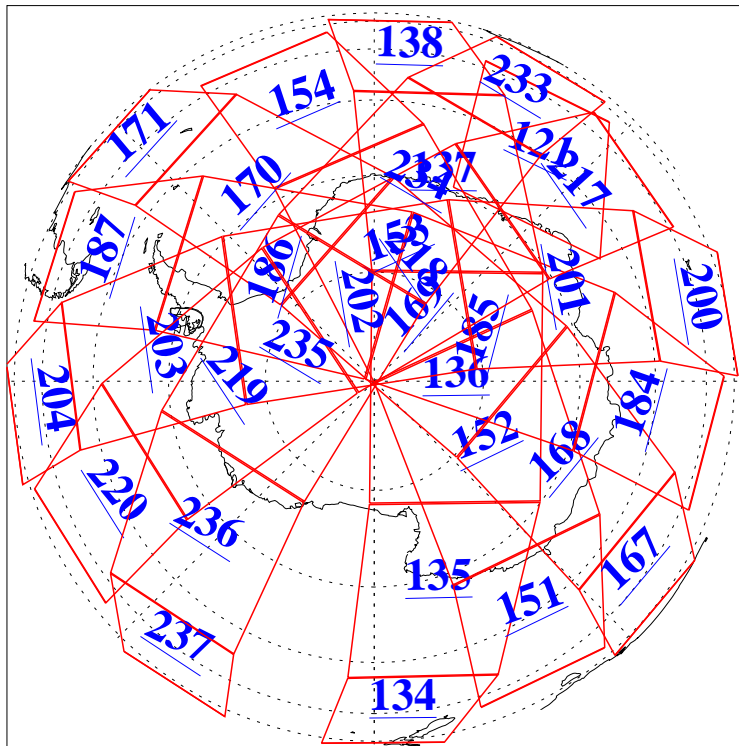

L1B Availability  
 AMSU Granules: 236  
 HSB Granules: 0  
 AIRS Granules: 236

2 Sep 2022  
 DoY 245  
 Aqua Day 7426  
 Ascending Granules

Descending Granules

Legend: AMSU Available, HSB Available, AIRS Available

L1B Availability  
 AMSU Granules: 236  
 HSB Granules: 0  
 AIRS Granules: 236

2 Sep 2022  
 DoY 245  
 Aqua Day 7426

Northern Hemisphere Granules

Southern Hemisphere Granules

Legend: AMSU Available, HSB Available, **AIRS Available**