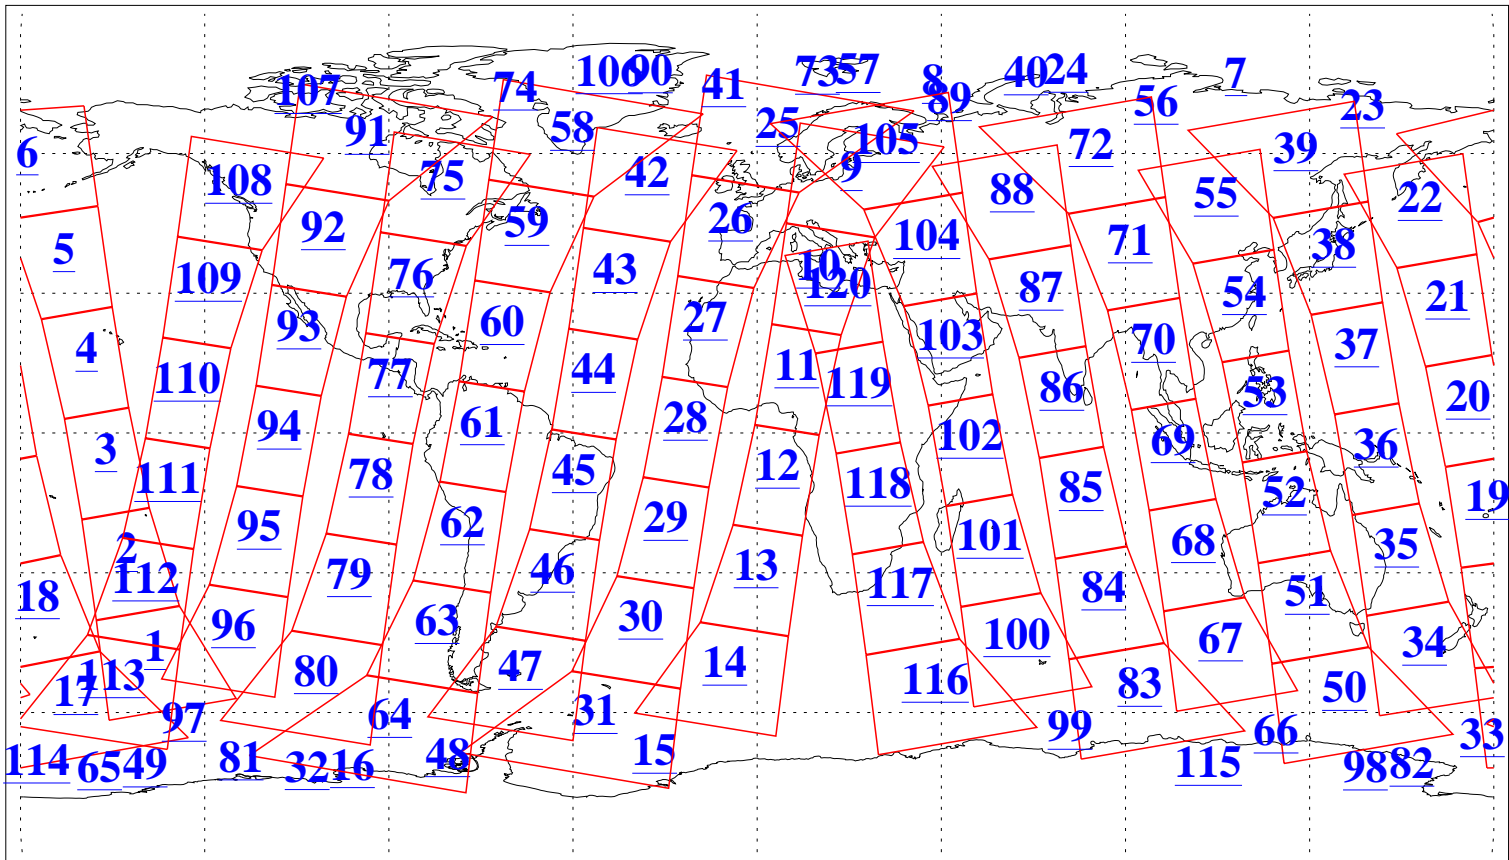

L1B Availability  
AMSU Granules: 240  
HSB Granules: 0  
AIRS Granules: 240

30 Aug 2022  
DoY 242  
Aqua Day 7423  
Granules: 1 to 120

Granules: 121 to 240

Legend: AMSU Available, HSB Available, AIRS Available

L1B Availability  
 AMSU Granules: 240  
 HSB Granules: 0  
 AIRS Granules: 240

30 Aug 2022  
 DoY 242  
 Aqua Day 7423

Ascending Granules

Descending Granules

Legend: AMSU Available, HSB Available, AIRS Available

L1B Availability  
 AMSU Granules: 240  
 HSB Granules: 0  
 AIRS Granules: 240

30 Aug 2022  
 DoY 242  
 Aqua Day 7423

Northern Hemisphere Granules

Southern Hemisphere Granules

Legend: AMSU Available, HSB Available, **AIRS Available**