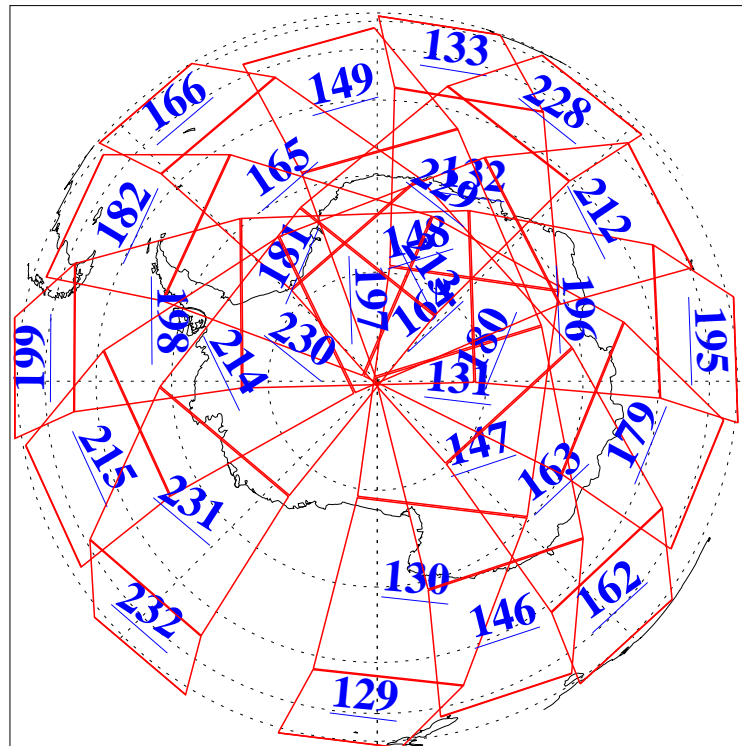

L1B Availability  
 AMSU Granules: 240  
 HSB Granules: 0  
 AIRS Granules: 240

30 Aug 2022  
 DoY 242  
 Aqua Day 7423

Ascending Granules

Descending Granules

Legend: AMSU Available, HSB Available, AIRS Available

L1B Availability  
 AMSU Granules: 240  
 HSB Granules: 0  
 AIRS Granules: 240

30 Aug 2022  
 DoY 242  
 Aqua Day 7423

Northern Hemisphere Granules

Southern Hemisphere Granules

Legend: AMSU Available, HSB Available, **AIRS Available**