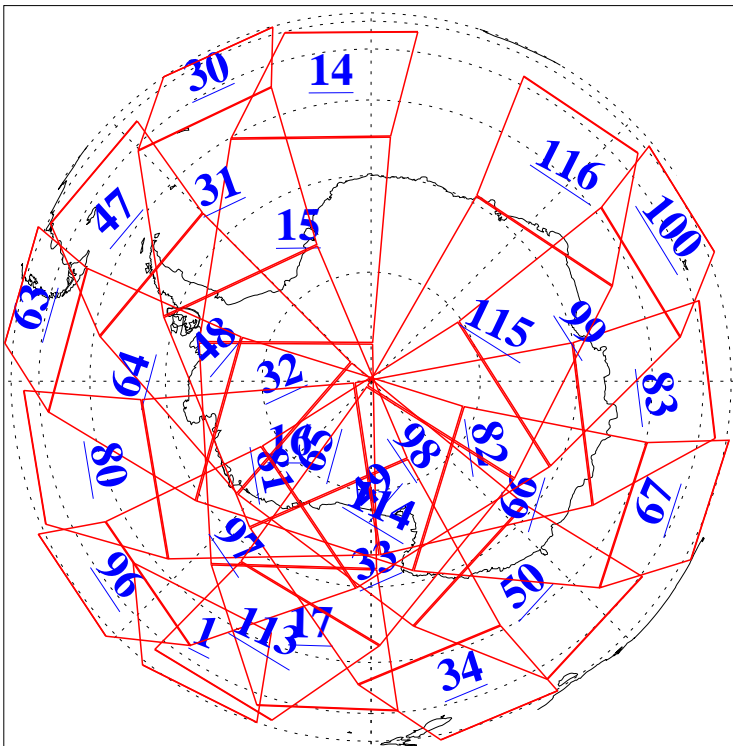

L1B Availability  
AMSU Granules: 240  
HSB Granules: 0  
AIRS Granules: 240

30 Aug 2022  
DoY 242  
Aqua Day 7423  
Granules: 1 to 120

Granules: 121 to 240

Legend: AMSU Available, HSB Available, AIRS Available

L1B Availability  
 AMSU Granules: 240  
 HSB Granules: 0  
 AIRS Granules: 240

30 Aug 2022  
 DoY 242  
 Aqua Day 7423

Ascending Granules

Descending Granules

Legend: AMSU Available, HSB Available, AIRS Available

L1B Availability  
 AMSU Granules: 240  
 HSB Granules: 0  
 AIRS Granules: 240

30 Aug 2022  
 DoY 242  
 Aqua Day 7423

Northern Hemisphere Granules

Southern Hemisphere Granules

Legend: AMSU Available, HSB Available, **AIRS Available**