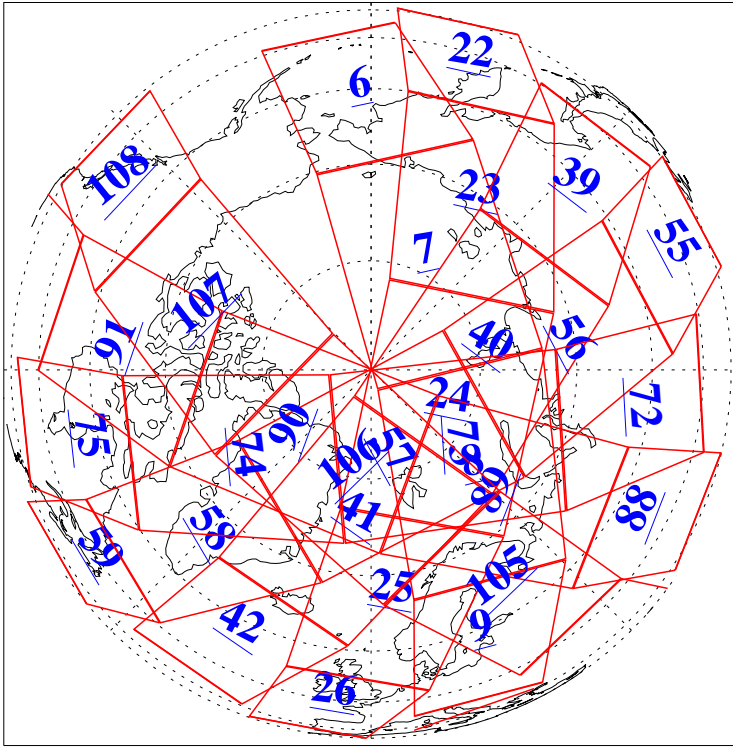

L1B Availability  
AMSU Granules: 240  
HSB Granules: 0  
AIRS Granules: 240

30 Aug 2022  
DoY 242  
Aqua Day 7423  
Granules: 1 to 120

Granules: 121 to 240

Legend: AMSU Available, HSB Available, AIRS Available

L1B Availability  
 AMSU Granules: 240  
 HSB Granules: 0  
 AIRS Granules: 240

30 Aug 2022  
 DoY 242  
 Aqua Day 7423

Ascending Granules

Descending Granules

Legend: AMSU Available, HSB Available, AIRS Available

L1B Availability  
 AMSU Granules: 240  
 HSB Granules: 0  
 AIRS Granules: 240

30 Aug 2022  
 DoY 242  
 Aqua Day 7423

Northern Hemisphere Granules

Southern Hemisphere Granules

Legend: AMSU Available, HSB Available, **AIRS Available**