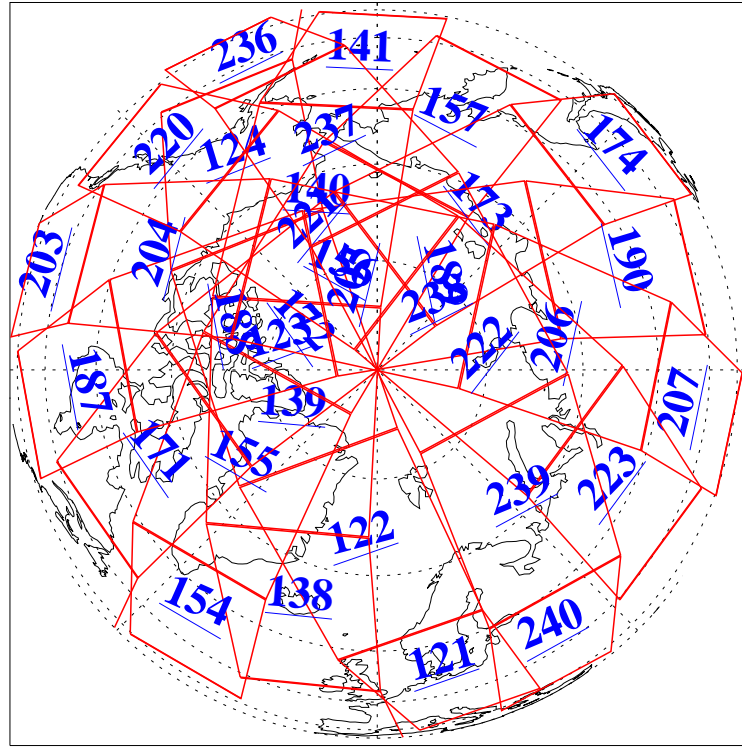

L1B Availability  
 AMSU Granules: 240  
 HSB Granules: 0  
 AIRS Granules: 240

30 Aug 2022  
 DoY 242  
 Aqua Day 7423

Ascending Granules

Descending Granules

Legend: AMSU Available, HSB Available, AIRS Available

L1B Availability  
 AMSU Granules: 240  
 HSB Granules: 0  
 AIRS Granules: 240

30 Aug 2022  
 DoY 242  
 Aqua Day 7423

Northern Hemisphere Granules

Southern Hemisphere Granules

Legend: AMSU Available, HSB Available, **AIRS Available**