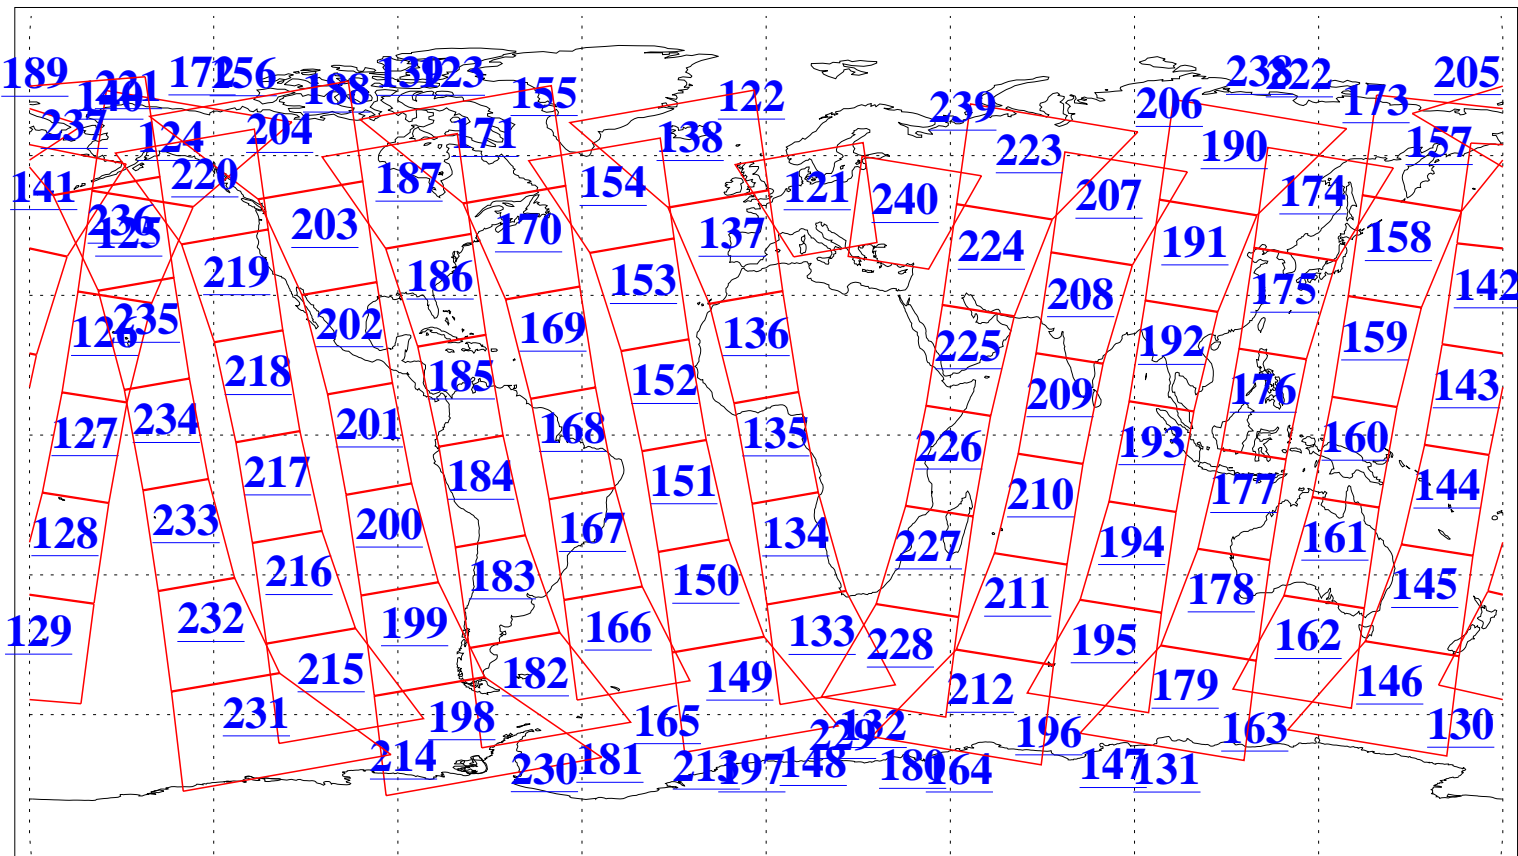

L1B Availability  
AMSU Granules: 240  
HSB Granules: 0  
AIRS Granules: 240

30 Aug 2022  
DoY 242  
Aqua Day 7423  
Granules: 1 to 120

Granules: 121 to 240

Legend: AMSU Available, HSB Available, AIRS Available

L1B Availability  
 AMSU Granules: 240  
 HSB Granules: 0  
 AIRS Granules: 240

30 Aug 2022  
 DoY 242  
 Aqua Day 7423

Ascending Granules

Descending Granules

Legend: AMSU Available, HSB Available, AIRS Available

L1B Availability  
 AMSU Granules: 240  
 HSB Granules: 0  
 AIRS Granules: 240

30 Aug 2022  
 DoY 242  
 Aqua Day 7423

Northern Hemisphere Granules

Southern Hemisphere Granules

Legend: AMSU Available, HSB Available, **AIRS Available**