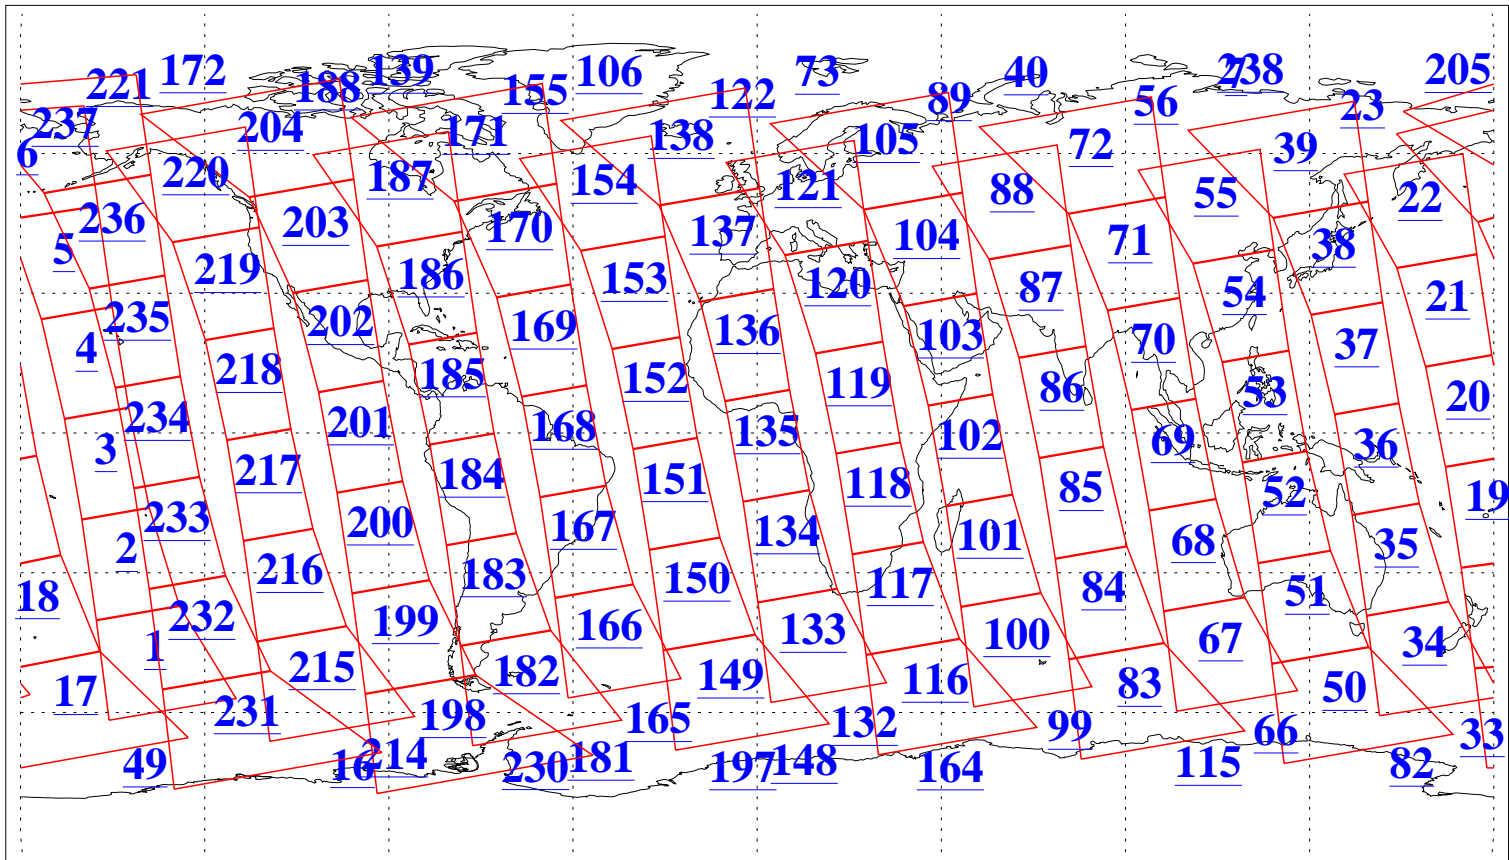

L1B Availability  
AMSU Granules: 240  
HSB Granules: 0  
AIRS Granules: 240

30 Aug 2022  
DoY 242  
Aqua Day 7423  
Granules: 1 to 120

Granules: 121 to 240

Legend: AMSU Available, HSB Available, AIRS Available

L1B Availability  
 AMSU Granules: 240  
 HSB Granules: 0  
 AIRS Granules: 240

30 Aug 2022  
 DoY 242  
 Aqua Day 7423

Ascending Granules

Descending Granules

Legend: AMSU Available, HSB Available, AIRS Available

L1B Availability  
 AMSU Granules: 240  
 HSB Granules: 0  
 AIRS Granules: 240

30 Aug 2022  
 DoY 242  
 Aqua Day 7423

Northern Hemisphere Granules

Southern Hemisphere Granules

Legend: AMSU Available, HSB Available, **AIRS Available**