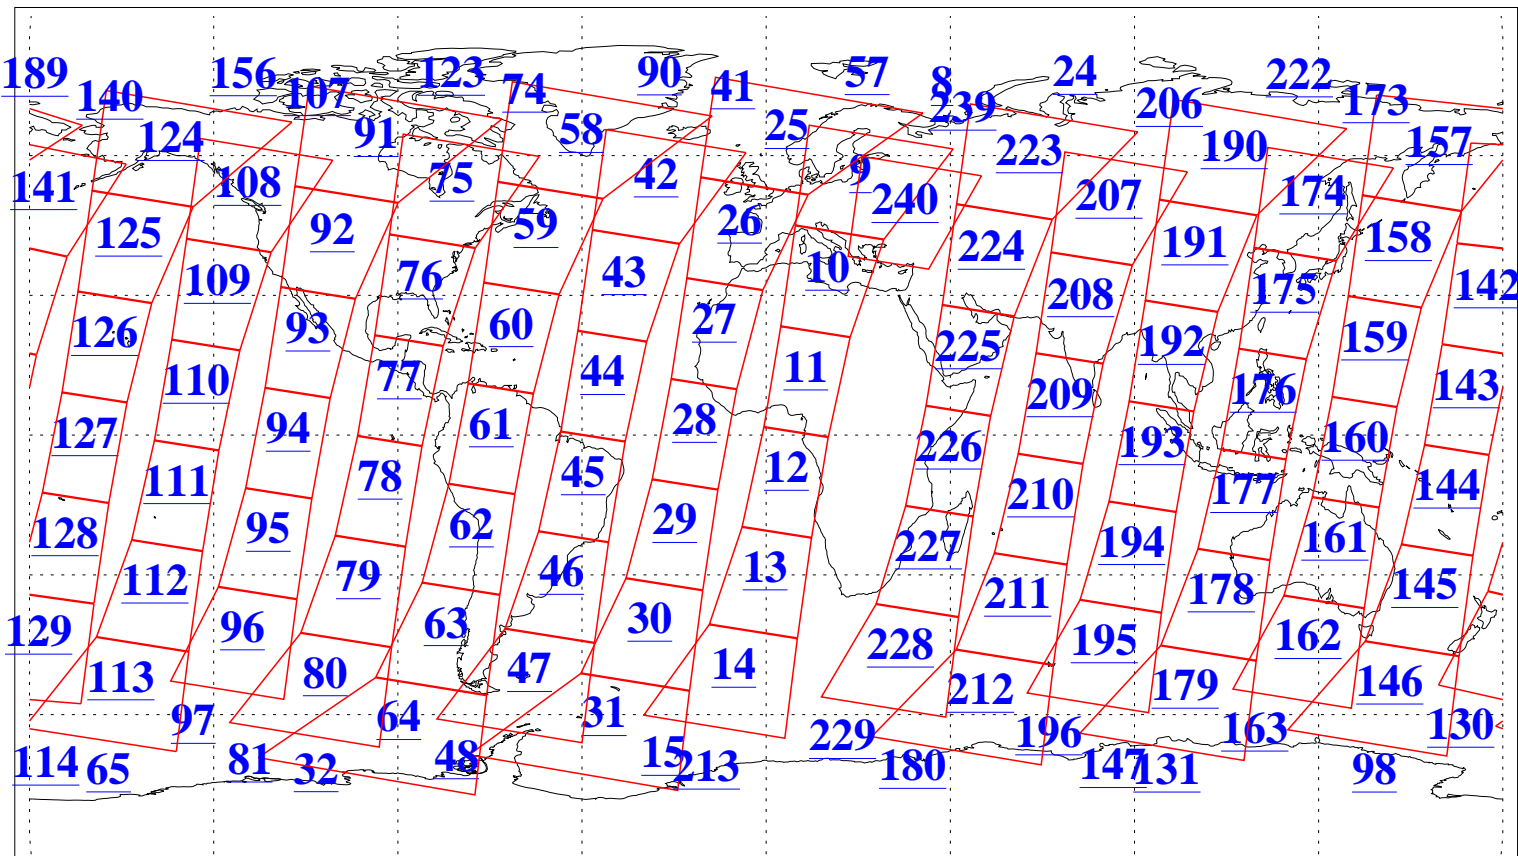

L1B Availability  
AMSU Granules: 240  
HSB Granules: 0  
AIRS Granules: 240

30 Aug 2022  
DoY 242  
Aqua Day 7423  
Granules: 1 to 120

Granules: 121 to 240

Legend: AMSU Available, HSB Available, AIRS Available

L1B Availability  
 AMSU Granules: 240  
 HSB Granules: 0  
 AIRS Granules: 240

30 Aug 2022  
 DoY 242  
 Aqua Day 7423

Ascending Granules

Descending Granules

Legend: AMSU Available, HSB Available, AIRS Available

L1B Availability  
 AMSU Granules: 240  
 HSB Granules: 0  
 AIRS Granules: 240

30 Aug 2022  
 DoY 242  
 Aqua Day 7423

Northern Hemisphere Granules

Southern Hemisphere Granules

Legend: AMSU Available, HSB Available, **AIRS Available**