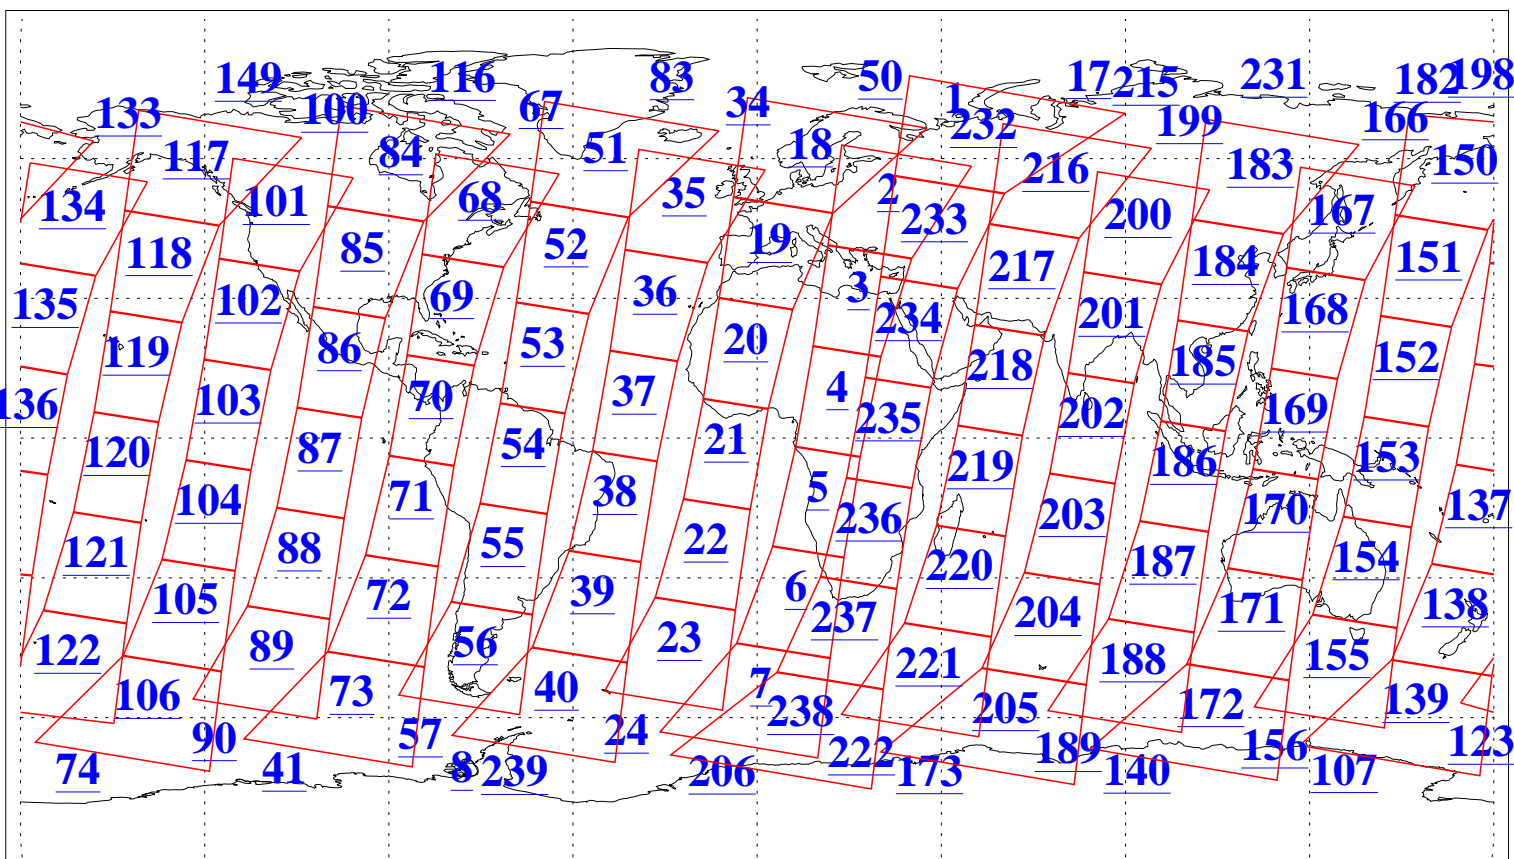

L1B Availability
AMSU Granules: 238
HSB Granules: 0
AIRS Granules: 238

29 Aug 2022
DoY 241
Aqua Day 7422
Granules: 1 to 120

Granules: 121 to 240

Legend: AMSU Available, HSB Available, AIRS Available

L1B Availability
AMSU Granules: 238
HSB Granules: 0
AIRS Granules: 238

29 Aug 2022
DoY 241
Aqua Day 7422

Ascending Granules

Descending Granules

Legend: AMSU Available, HSB Available, AIRS Available

L1B Availability
 AMSU Granules: 238
 HSB Granules: 0
 AIRS Granules: 238

29 Aug 2022
 DoY 241
 Aqua Day 7422

Northern Hemisphere Granules

Southern Hemisphere Granules

Legend: AMSU Available, HSB Available, **AIRS Available**