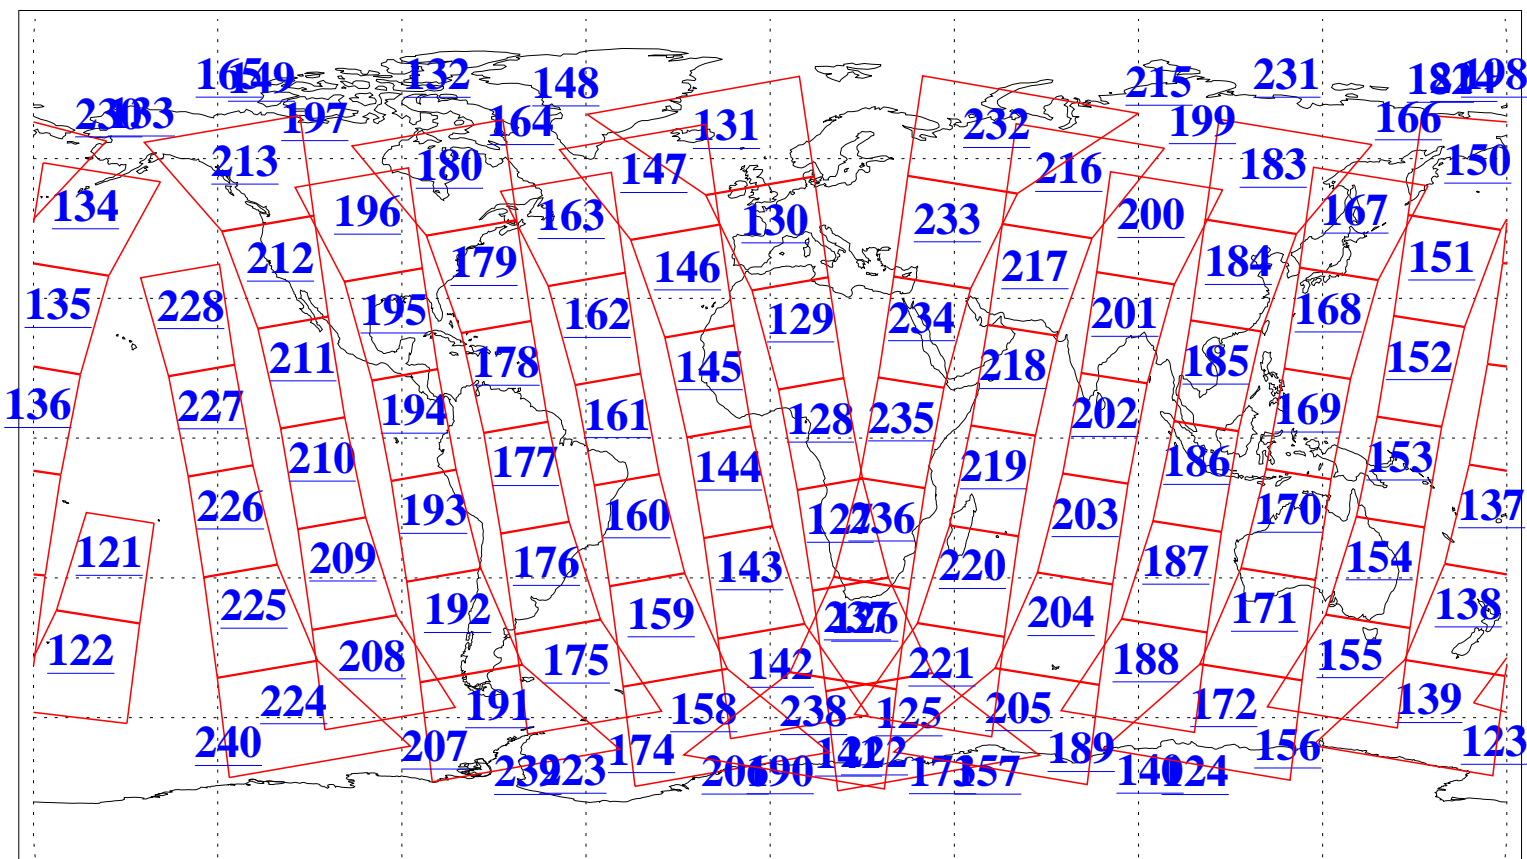

L1B Availability
AMSU Granules: 238
HSB Granules: 0
AIRS Granules: 238

29 Aug 2022
DoY 241
Aqua Day 7422
Granules: 1 to 120

Granules: 121 to 240

Legend: AMSU Available, HSB Available, AIRS Available

L1B Availability
AMSU Granules: 238
HSB Granules: 0
AIRS Granules: 238

29 Aug 2022
DoY 241
Aqua Day 7422

Ascending Granules

Descending Granules

Legend: AMSU Available, HSB Available, AIRS Available

L1B Availability
 AMSU Granules: 238
 HSB Granules: 0
 AIRS Granules: 238

29 Aug 2022
 DoY 241
 Aqua Day 7422

Northern Hemisphere Granules

Southern Hemisphere Granules

Legend: AMSU Available, HSB Available, **AIRS Available**