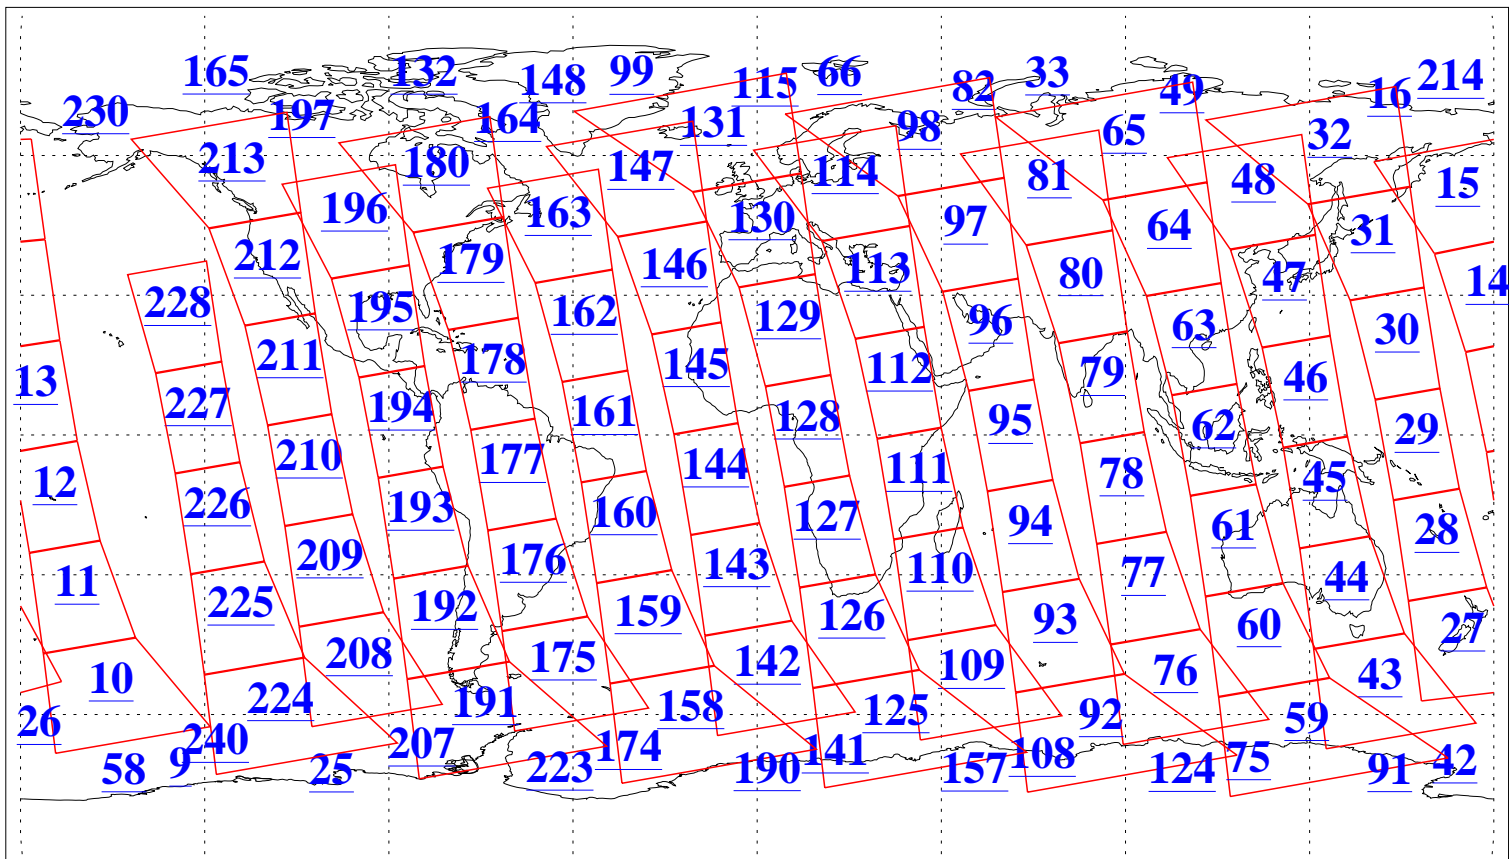

L1B Availability
AMSU Granules: 238
HSB Granules: 0
AIRS Granules: 238

29 Aug 2022
DoY 241
Aqua Day 7422
Granules: 1 to 120

Granules: 121 to 240

Legend: AMSU Available, HSB Available, AIRS Available

L1B Availability
AMSU Granules: 238
HSB Granules: 0
AIRS Granules: 238

29 Aug 2022
DoY 241
Aqua Day 7422

Ascending Granules

Descending Granules

Legend: AMSU Available, HSB Available, AIRS Available

L1B Availability
 AMSU Granules: 238
 HSB Granules: 0
 AIRS Granules: 238

29 Aug 2022
 DoY 241
 Aqua Day 7422

Northern Hemisphere Granules

Southern Hemisphere Granules

Legend: AMSU Available, HSB Available, **AIRS Available**