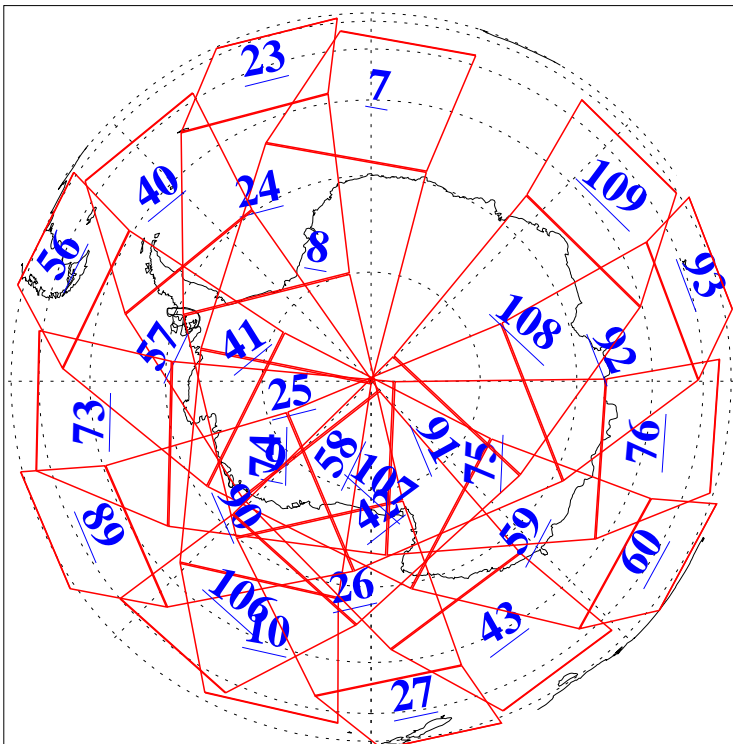

L1B Availability
AMSU Granules: 238
HSB Granules: 0
AIRS Granules: 238

29 Aug 2022
DoY 241
Aqua Day 7422
Granules: 1 to 120

Granules: 121 to 240

Legend: AMSU Available, HSB Available, AIRS Available

L1B Availability
AMSU Granules: 238
HSB Granules: 0
AIRS Granules: 238

29 Aug 2022
DoY 241
Aqua Day 7422

Ascending Granules

Descending Granules

Legend: AMSU Available, HSB Available, AIRS Available

L1B Availability
 AMSU Granules: 238
 HSB Granules: 0
 AIRS Granules: 238

29 Aug 2022
 DoY 241
 Aqua Day 7422

Northern Hemisphere Granules

Southern Hemisphere Granules

Legend: AMSU Available, HSB Available, **AIRS Available**