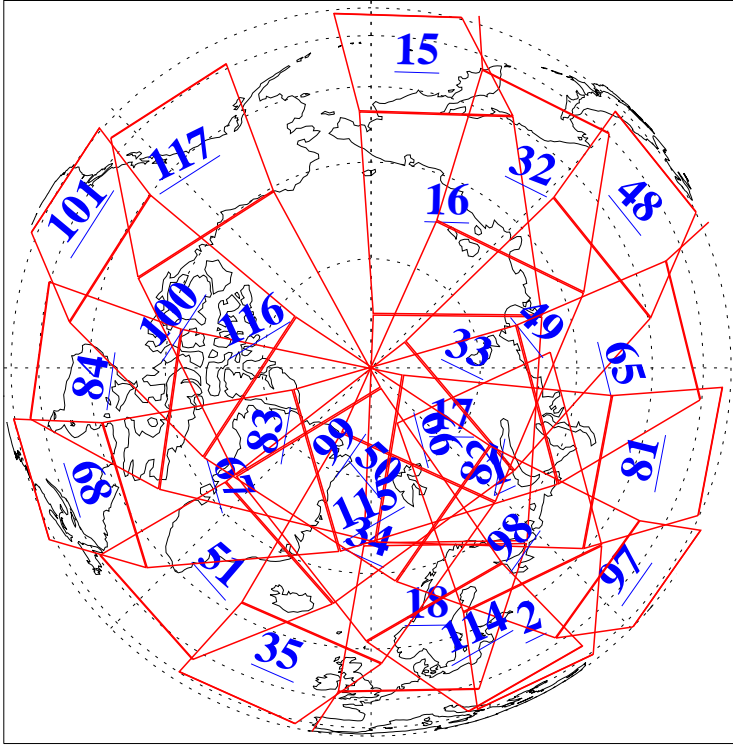

L1B Availability
AMSU Granules: 238
HSB Granules: 0
AIRS Granules: 238

29 Aug 2022
DoY 241
Aqua Day 7422
Granules: 1 to 120

Granules: 121 to 240

Legend: AMSU Available, HSB Available, AIRS Available

L1B Availability
AMSU Granules: 238
HSB Granules: 0
AIRS Granules: 238

29 Aug 2022
DoY 241
Aqua Day 7422

Ascending Granules

Descending Granules

Legend: AMSU Available, HSB Available, AIRS Available

L1B Availability
 AMSU Granules: 238
 HSB Granules: 0
 AIRS Granules: 238

29 Aug 2022
 DoY 241
 Aqua Day 7422

Northern Hemisphere Granules

Southern Hemisphere Granules

Legend: AMSU Available, HSB Available, **AIRS Available**