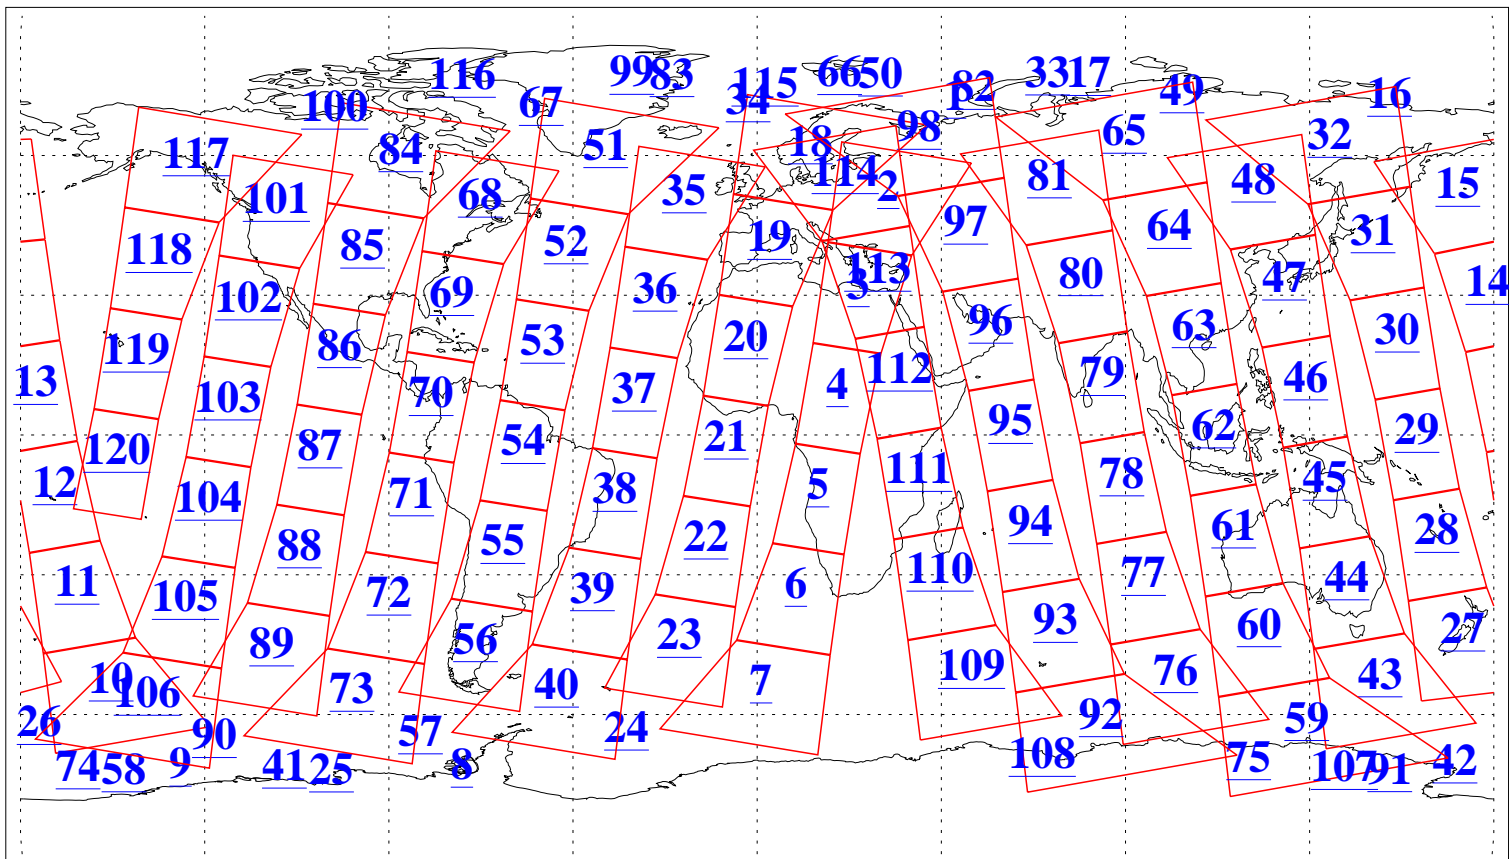

L1B Availability
AMSU Granules: 238
HSB Granules: 0
AIRS Granules: 238

29 Aug 2022
DoY 241
Aqua Day 7422
Granules: 1 to 120

Granules: 121 to 240

Legend: AMSU Available, HSB Available, AIRS Available

L1B Availability
AMSU Granules: 238
HSB Granules: 0
AIRS Granules: 238

29 Aug 2022
DoY 241
Aqua Day 7422

Ascending Granules

Descending Granules

Legend: AMSU Available, HSB Available, AIRS Available

L1B Availability
 AMSU Granules: 238
 HSB Granules: 0
 AIRS Granules: 238

29 Aug 2022
 DoY 241
 Aqua Day 7422

Northern Hemisphere Granules

Southern Hemisphere Granules

Legend: AMSU Available, HSB Available, **AIRS Available**