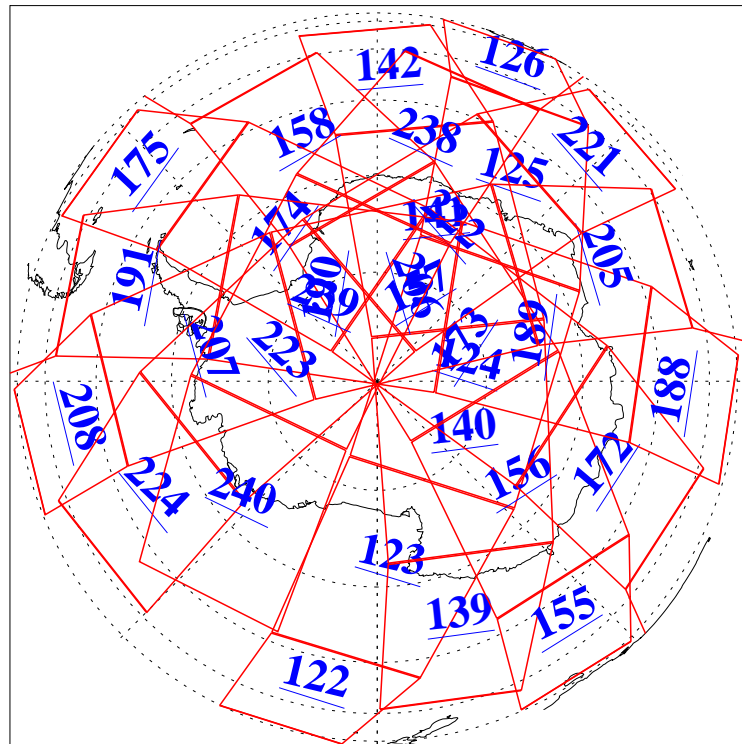

29 Aug 2022
DoY 241
Aqua Day 7422

Ascending Granules

Descending Granules

Legend: AMSU Available, HSB Available, AIRS Available

L1B Availability
 AMSU Granules: 238
 HSB Granules: 0
 AIRS Granules: 238

29 Aug 2022
 DoY 241
 Aqua Day 7422

Northern Hemisphere Granules

Southern Hemisphere Granules

Legend: AMSU Available, HSB Available, **AIRS Available**