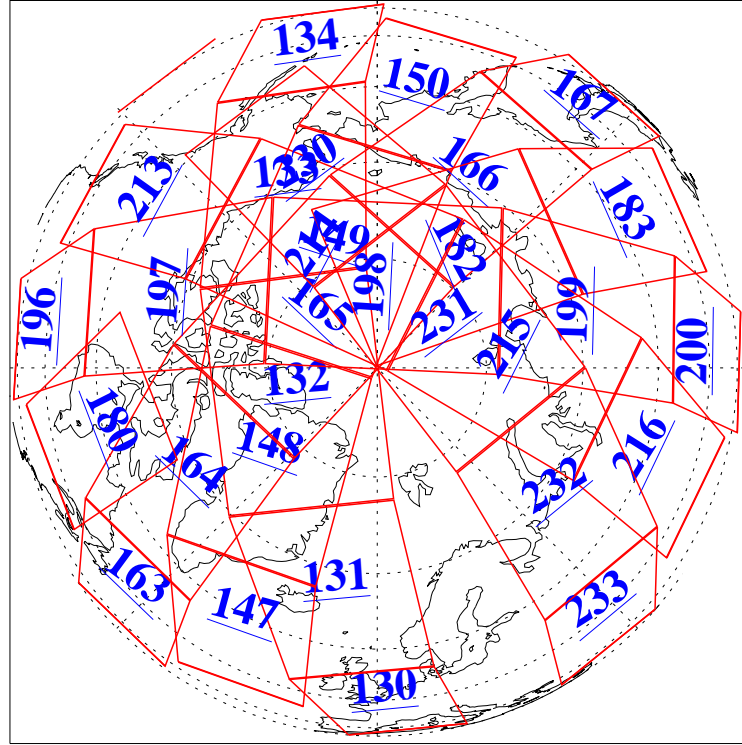

29 Aug 2022
DoY 241
Aqua Day 7422

Ascending Granules

Descending Granules

Legend: AMSU Available, HSB Available, AIRS Available

L1B Availability
 AMSU Granules: 238
 HSB Granules: 0
 AIRS Granules: 238

29 Aug 2022
 DoY 241
 Aqua Day 7422

Northern Hemisphere Granules

Southern Hemisphere Granules

Legend: AMSU Available, HSB Available, **AIRS Available**