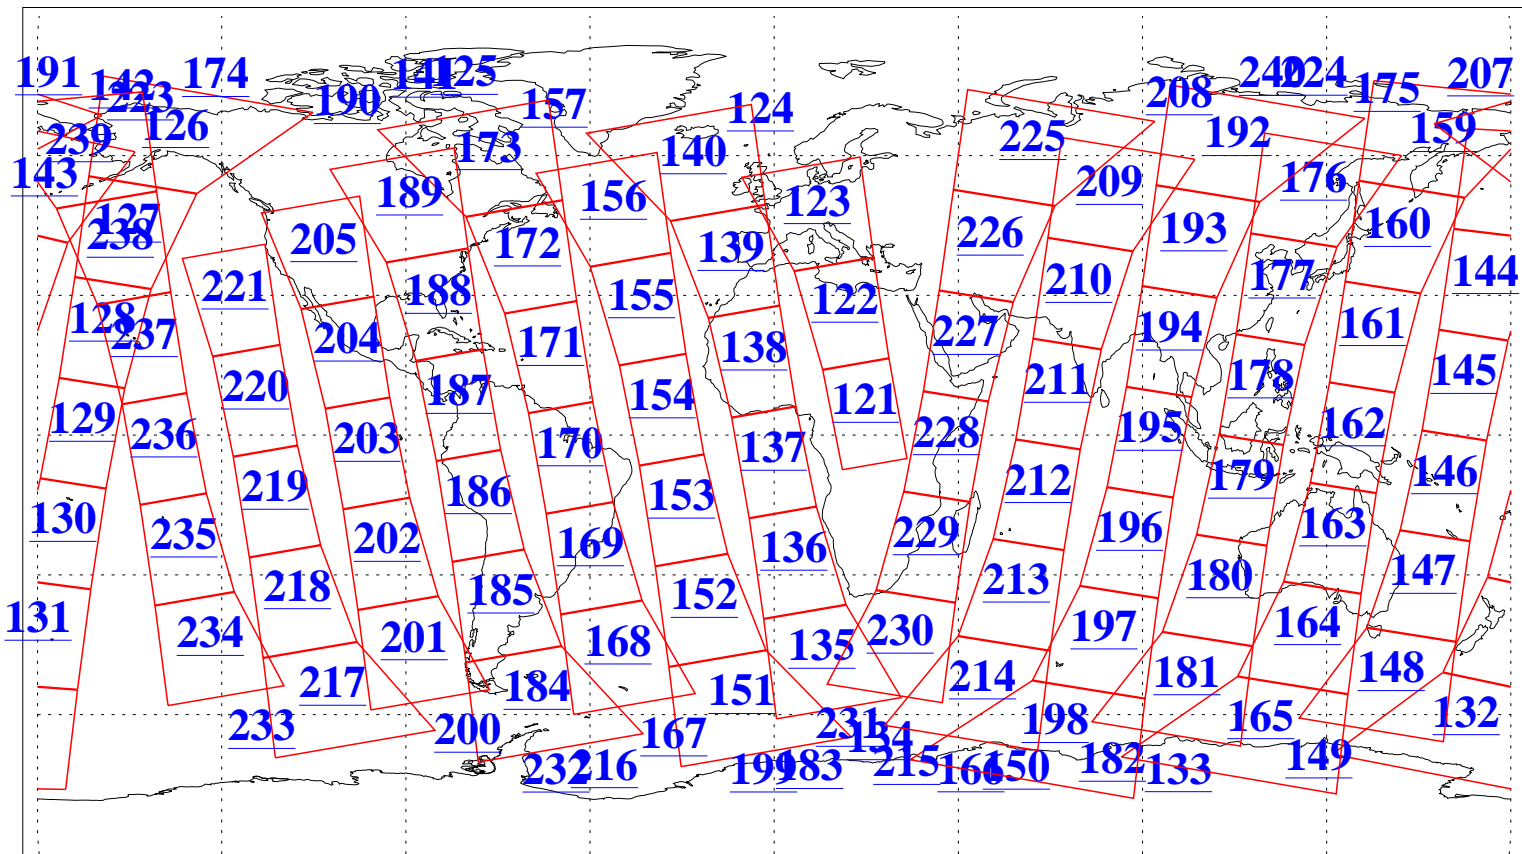

L1B Availability
AMSU Granules: 237
HSB Granules: 0
AIRS Granules: 237

28 Aug 2022
DoY 240
Aqua Day 7421
Granules: 1 to 120

Granules: 121 to 240

Legend: AMSU Available, HSB Available, AIRS Available

L1B Availability
AMSU Granules: 237
HSB Granules: 0
AIRS Granules: 237

28 Aug 2022
DoY 240
Aqua Day 7421

Ascending Granules

Descending Granules

Legend: AMSU Available, *HSB Available*, **AIRS Available**

L1B Availability
 AMSU Granules: 237
 HSB Granules: 0
 AIRS Granules: 237

28 Aug 2022
 DoY 240
 Aqua Day 7421

Northern Hemisphere Granules

Southern Hemisphere Granules

Legend: AMSU Available, HSB Available, **AIRS Available**