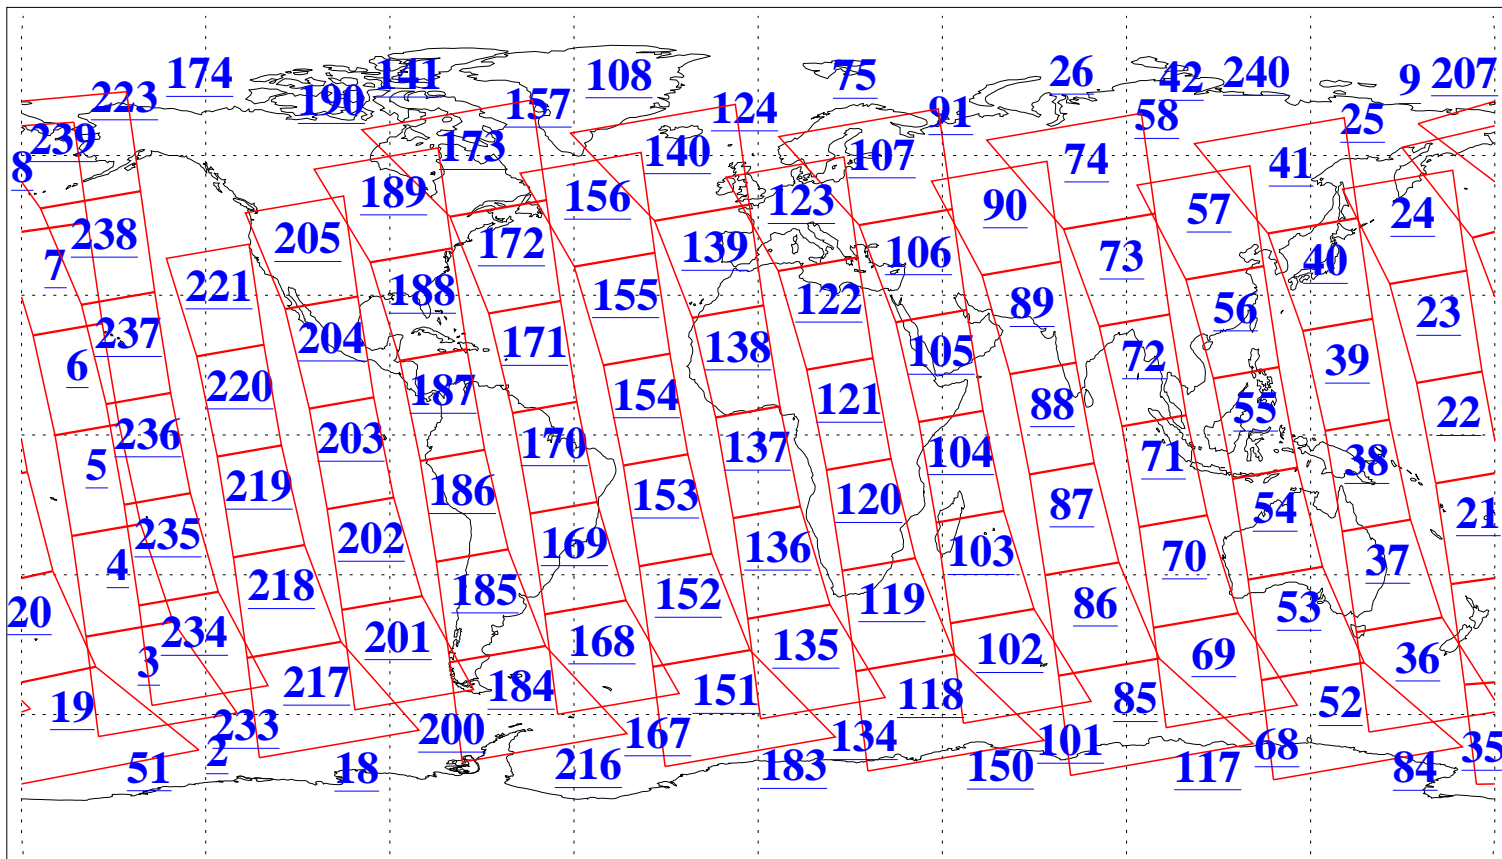

L1B Availability
AMSU Granules: 237
HSB Granules: 0
AIRS Granules: 237

28 Aug 2022
DoY 240
Aqua Day 7421
Granules: 1 to 120

Granules: 121 to 240

Legend: AMSU Available, HSB Available, AIRS Available

L1B Availability
AMSU Granules: 237
HSB Granules: 0
AIRS Granules: 237

28 Aug 2022
DoY 240
Aqua Day 7421

Ascending Granules

Descending Granules

Legend: AMSU Available, *HSB Available*, **AIRS Available**

L1B Availability
 AMSU Granules: 237
 HSB Granules: 0
 AIRS Granules: 237

28 Aug 2022
 DoY 240
 Aqua Day 7421

Northern Hemisphere Granules

Southern Hemisphere Granules

Legend: AMSU Available, HSB Available, **AIRS Available**