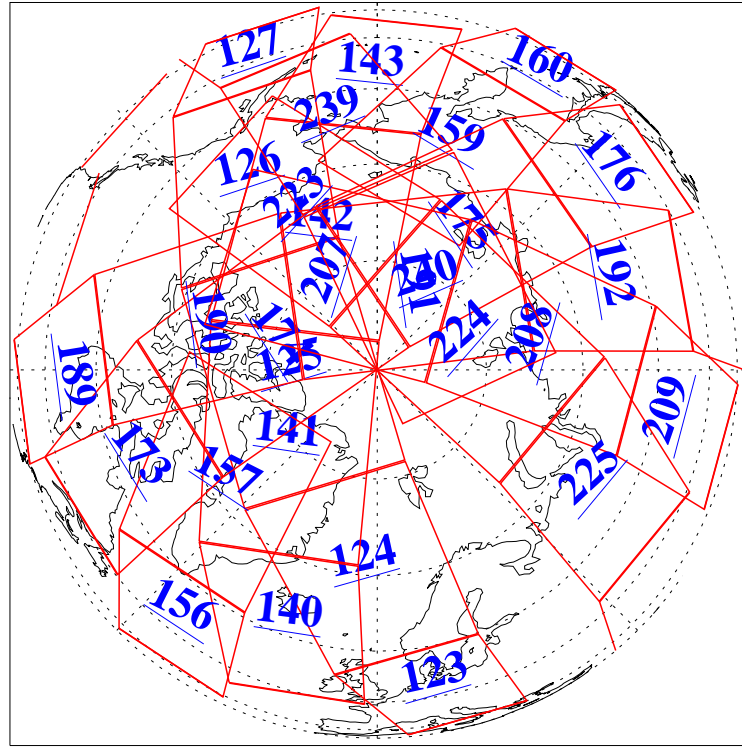

L1B Availability
AMSU Granules: 237
HSB Granules: 0
AIRS Granules: 237

28 Aug 2022
DoY 240
Aqua Day 7421

Northern Hemisphere Granules

Southern Hemisphere Granules