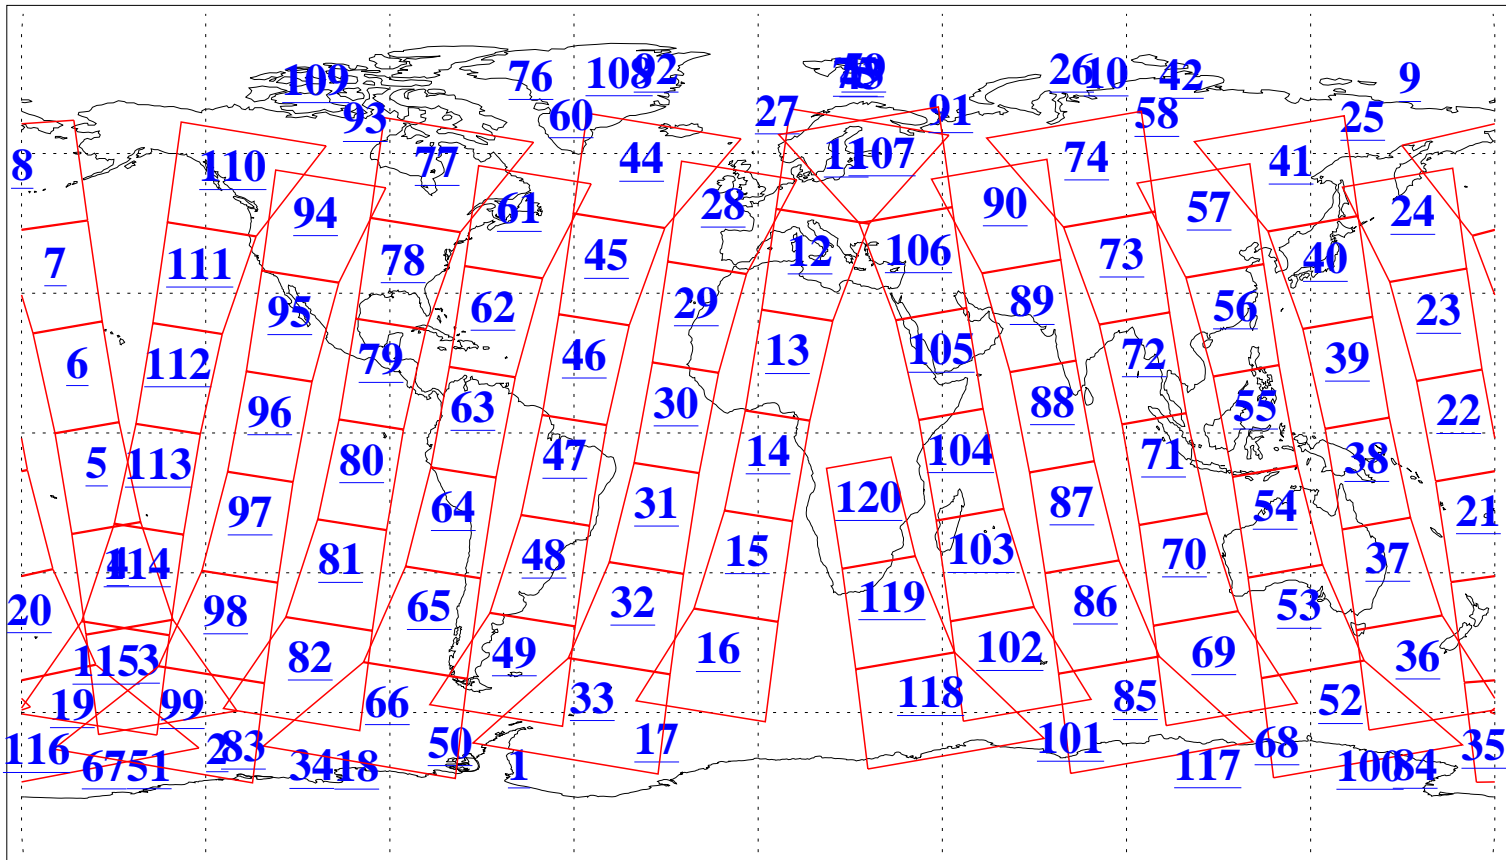

L1B Availability
AMSU Granules: 237
HSB Granules: 0
AIRS Granules: 237

28 Aug 2022
DoY 240
Aqua Day 7421
Granules: 1 to 120

Granules: 121 to 240

Legend: AMSU Available, HSB Available, AIRS Available

L1B Availability
AMSU Granules: 237
HSB Granules: 0
AIRS Granules: 237

28 Aug 2022
DoY 240
Aqua Day 7421

Ascending Granules

Descending Granules

Legend: AMSU Available, *HSB Available*, **AIRS Available**

L1B Availability
 AMSU Granules: 237
 HSB Granules: 0
 AIRS Granules: 237

28 Aug 2022
 DoY 240
 Aqua Day 7421

Northern Hemisphere Granules

Southern Hemisphere Granules

Legend: AMSU Available, HSB Available, **AIRS Available**