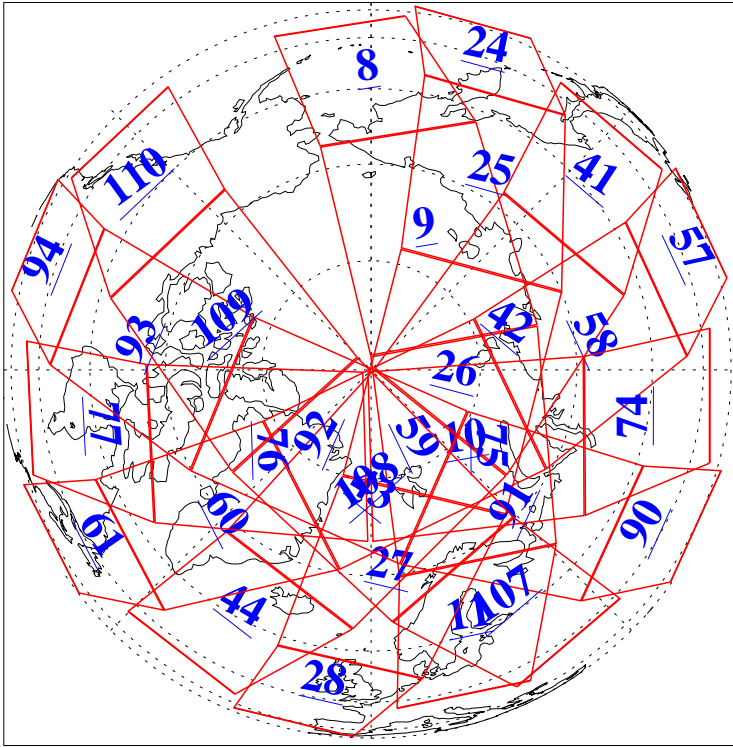

L1B Availability
AMSU Granules: 237
HSB Granules: 0
AIRS Granules: 237

28 Aug 2022
DoY 240
Aqua Day 7421
Granules: 1 to 120

Granules: 121 to 240

Legend: AMSU Available, HSB Available, AIRS Available

L1B Availability
AMSU Granules: 237
HSB Granules: 0
AIRS Granules: 237

28 Aug 2022
DoY 240
Aqua Day 7421

Ascending Granules

Descending Granules

Legend: AMSU Available, *HSB Available*, **AIRS Available**

L1B Availability
 AMSU Granules: 237
 HSB Granules: 0
 AIRS Granules: 237

28 Aug 2022
 DoY 240
 Aqua Day 7421

Northern Hemisphere Granules

Southern Hemisphere Granules

Legend: AMSU Available, HSB Available, **AIRS Available**