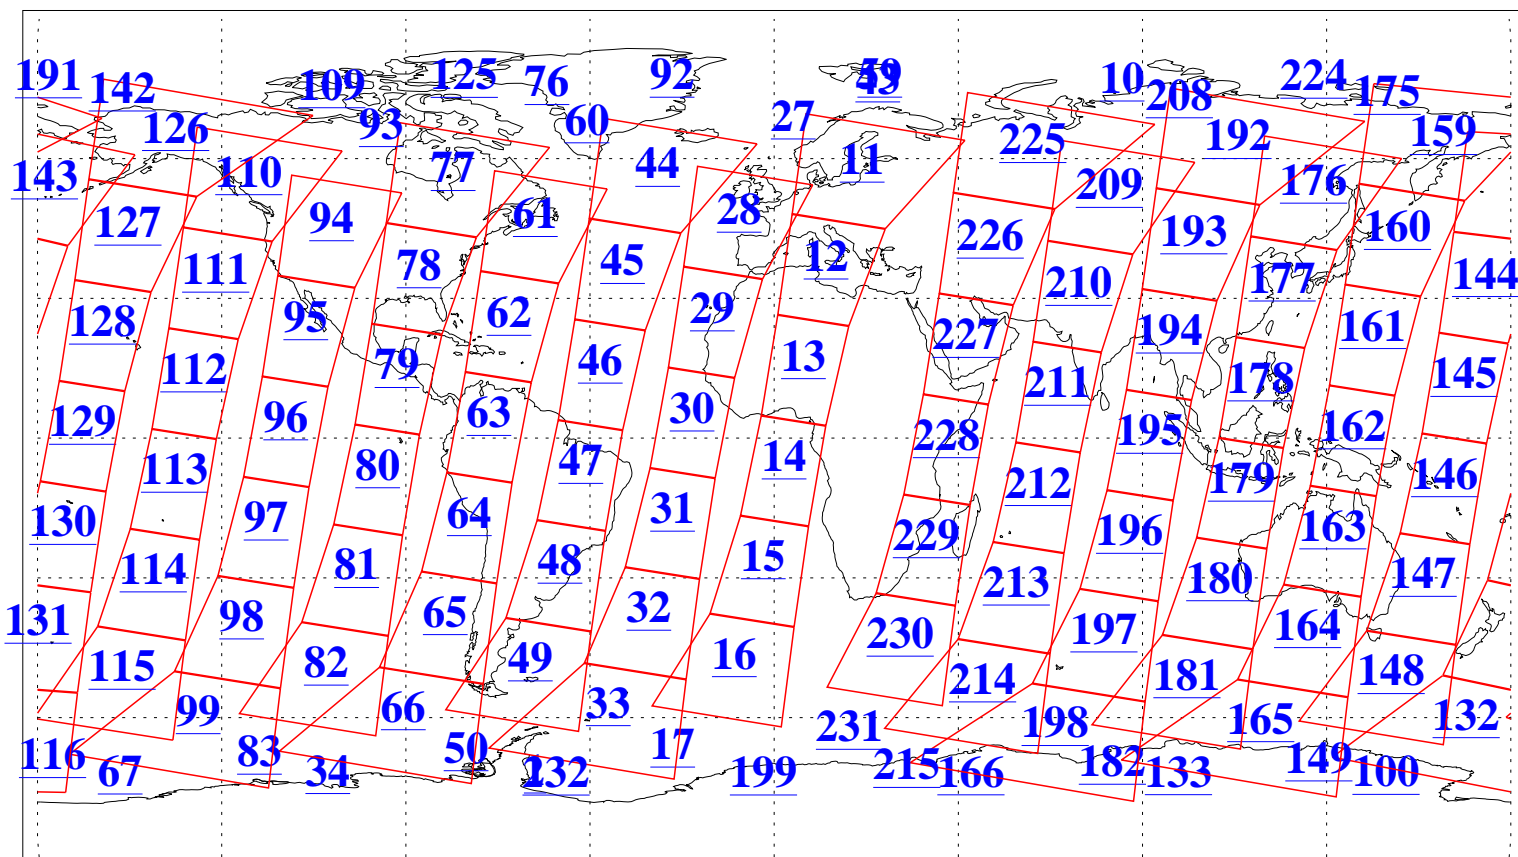

L1B Availability
AMSU Granules: 237
HSB Granules: 0
AIRS Granules: 237

28 Aug 2022
DoY 240
Aqua Day 7421
Granules: 1 to 120

Granules: 121 to 240

Legend: AMSU Available, HSB Available, AIRS Available

L1B Availability
AMSU Granules: 237
HSB Granules: 0
AIRS Granules: 237

28 Aug 2022
DoY 240
Aqua Day 7421

Ascending Granules

Descending Granules

Legend: AMSU Available, *HSB Available*, **AIRS Available**

L1B Availability
 AMSU Granules: 237
 HSB Granules: 0
 AIRS Granules: 237

28 Aug 2022
 DoY 240
 Aqua Day 7421

Northern Hemisphere Granules

Southern Hemisphere Granules

Legend: AMSU Available, HSB Available, **AIRS Available**