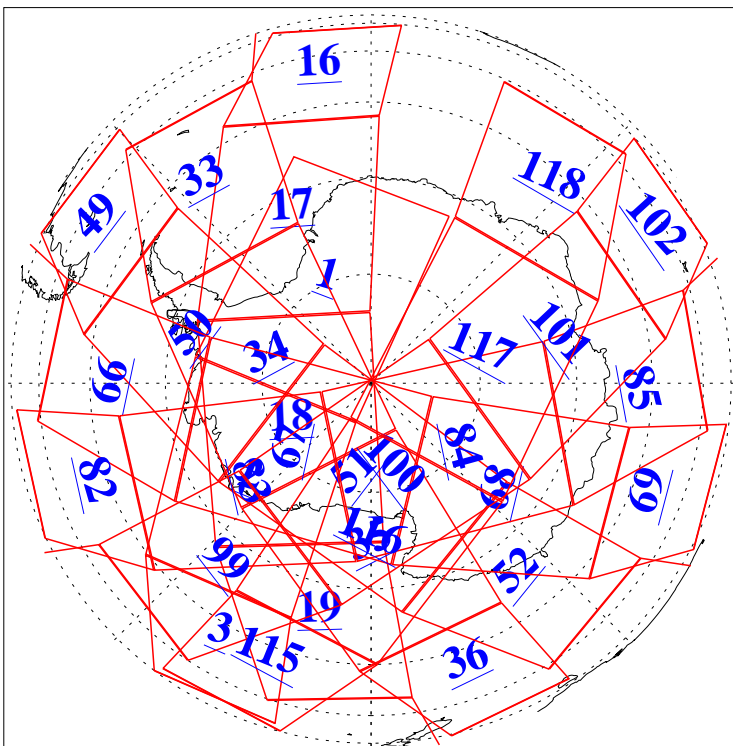

L1B Availability
AMSU Granules: 237
HSB Granules: 0
AIRS Granules: 237

28 Aug 2022
DoY 240
Aqua Day 7421
Granules: 1 to 120

Granules: 121 to 240

Legend: AMSU Available, HSB Available, AIRS Available

L1B Availability
AMSU Granules: 237
HSB Granules: 0
AIRS Granules: 237

28 Aug 2022
DoY 240
Aqua Day 7421

Ascending Granules

Descending Granules

Legend: AMSU Available, *HSB Available*, **AIRS Available**

L1B Availability
 AMSU Granules: 237
 HSB Granules: 0
 AIRS Granules: 237

28 Aug 2022
 DoY 240
 Aqua Day 7421

Northern Hemisphere Granules

Southern Hemisphere Granules

Legend: AMSU Available, HSB Available, **AIRS Available**