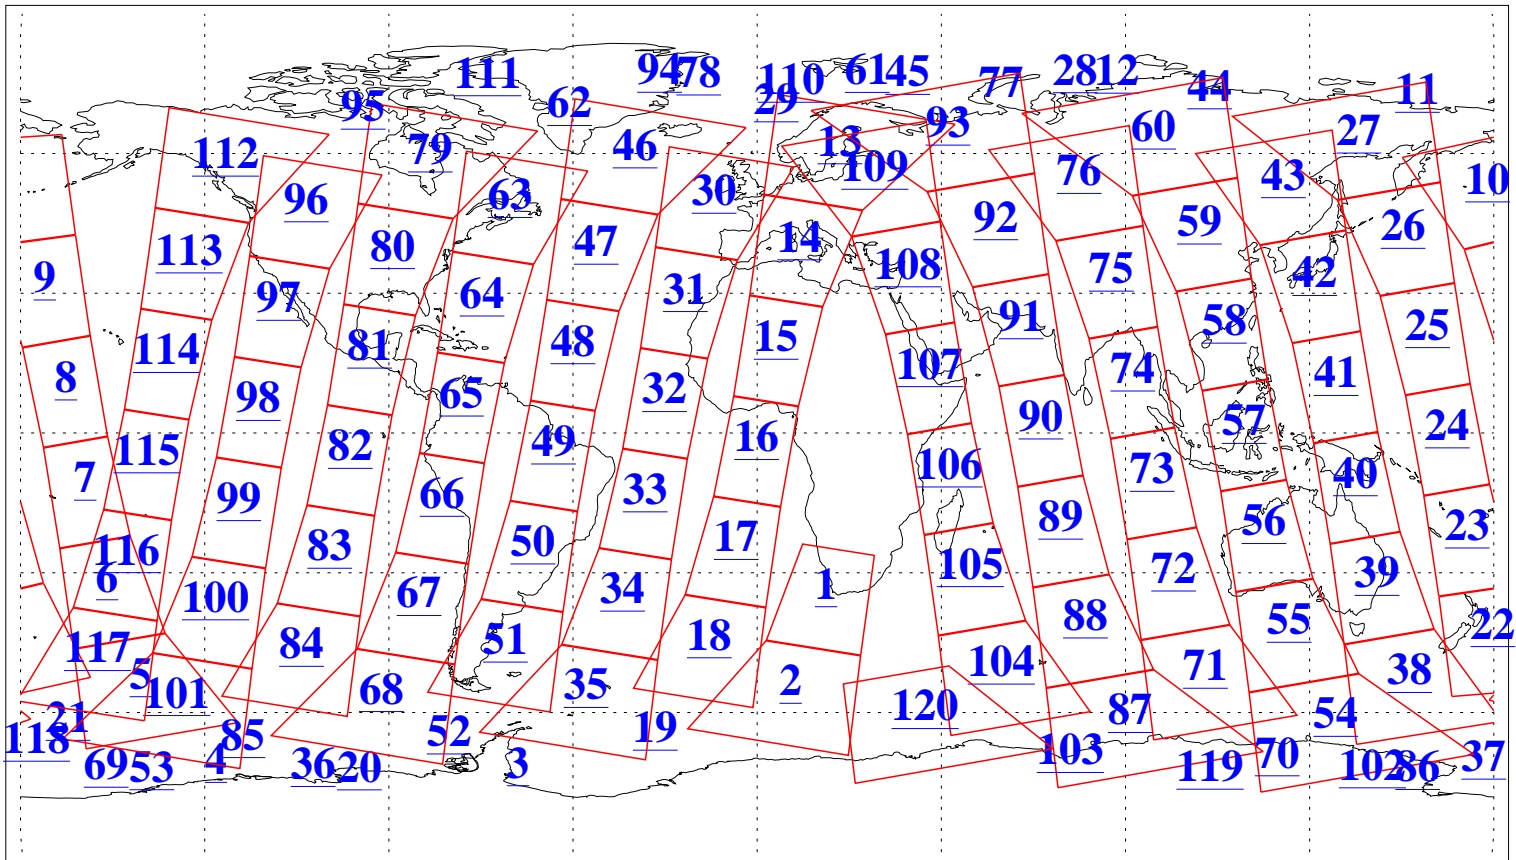

L1B Availability  
 AMSU Granules: 237  
 HSB Granules: 0  
 AIRS Granules: 238

26 Aug 2022  
 DoY 238  
 Aqua Day 7419  
 Granules: 1 to 120

Granules: 121 to 240

Legend: AMSU Available, HSB Available, AIRS Available

L1B Availability  
 AMSU Granules: 237  
 HSB Granules: 0  
 AIRS Granules: 238

26 Aug 2022  
 DoY 238  
 Aqua Day 7419

Ascending Granules

Descending Granules

Legend: AMSU Available, HSB Available, AIRS Available

L1B Availability  
 AMSU Granules: 237  
 HSB Granules: 0  
 AIRS Granules: 238

26 Aug 2022  
 DoY 238  
 Aqua Day 7419

Northern Hemisphere Granules

Southern Hemisphere Granules

Legend: AMSU Available, HSB Available, **AIRS Available**