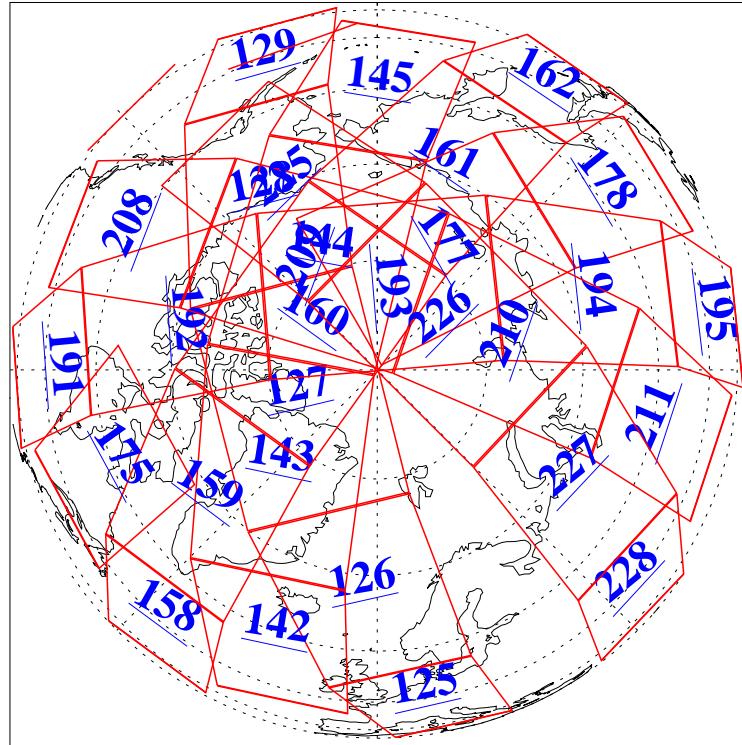

L1B Availability  
 AMSU Granules: 237  
 HSB Granules: 0  
 AIRS Granules: 238

26 Aug 2022  
 DoY 238  
 Aqua Day 7419

Ascending Granules

Descending Granules

Legend: AMSU Available, HSB Available, AIRS Available

L1B Availability  
 AMSU Granules: 237  
 HSB Granules: 0  
 AIRS Granules: 238

26 Aug 2022  
 DoY 238  
 Aqua Day 7419

Northern Hemisphere Granules

Southern Hemisphere Granules

Legend: AMSU Available, HSB Available, **AIRS Available**