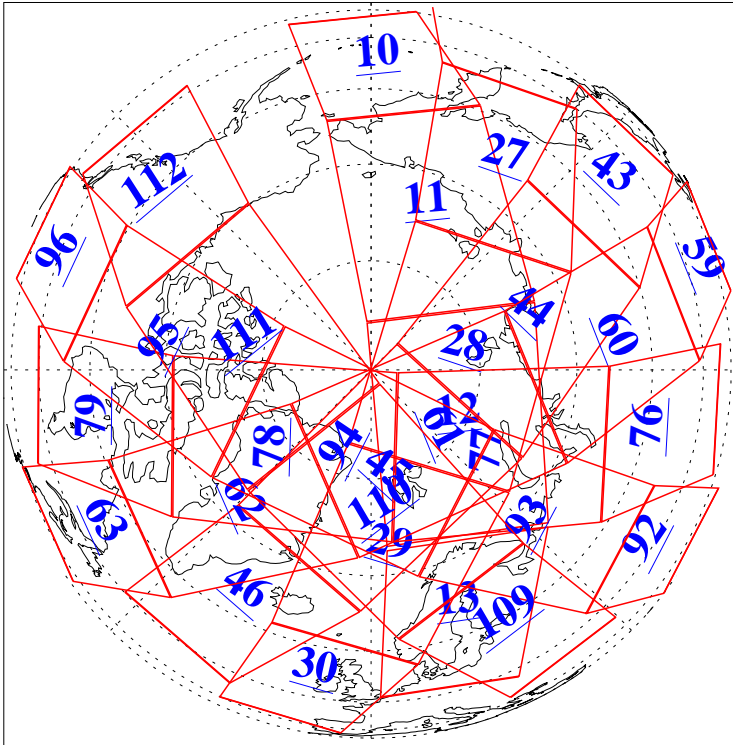

L1B Availability  
 AMSU Granules: 237  
 HSB Granules: 0  
 AIRS Granules: 238

26 Aug 2022  
 DoY 238  
 Aqua Day 7419  
 Granules: 1 to 120

Granules: 121 to 240

Legend: AMSU Available, HSB Available, AIRS Available

L1B Availability  
 AMSU Granules: 237  
 HSB Granules: 0  
 AIRS Granules: 238

26 Aug 2022  
 DoY 238  
 Aqua Day 7419

Ascending Granules

Descending Granules

Legend: AMSU Available, HSB Available, AIRS Available

L1B Availability  
 AMSU Granules: 237  
 HSB Granules: 0  
 AIRS Granules: 238

26 Aug 2022  
 DoY 238  
 Aqua Day 7419

Northern Hemisphere Granules

Southern Hemisphere Granules

Legend: AMSU Available, HSB Available, **AIRS Available**