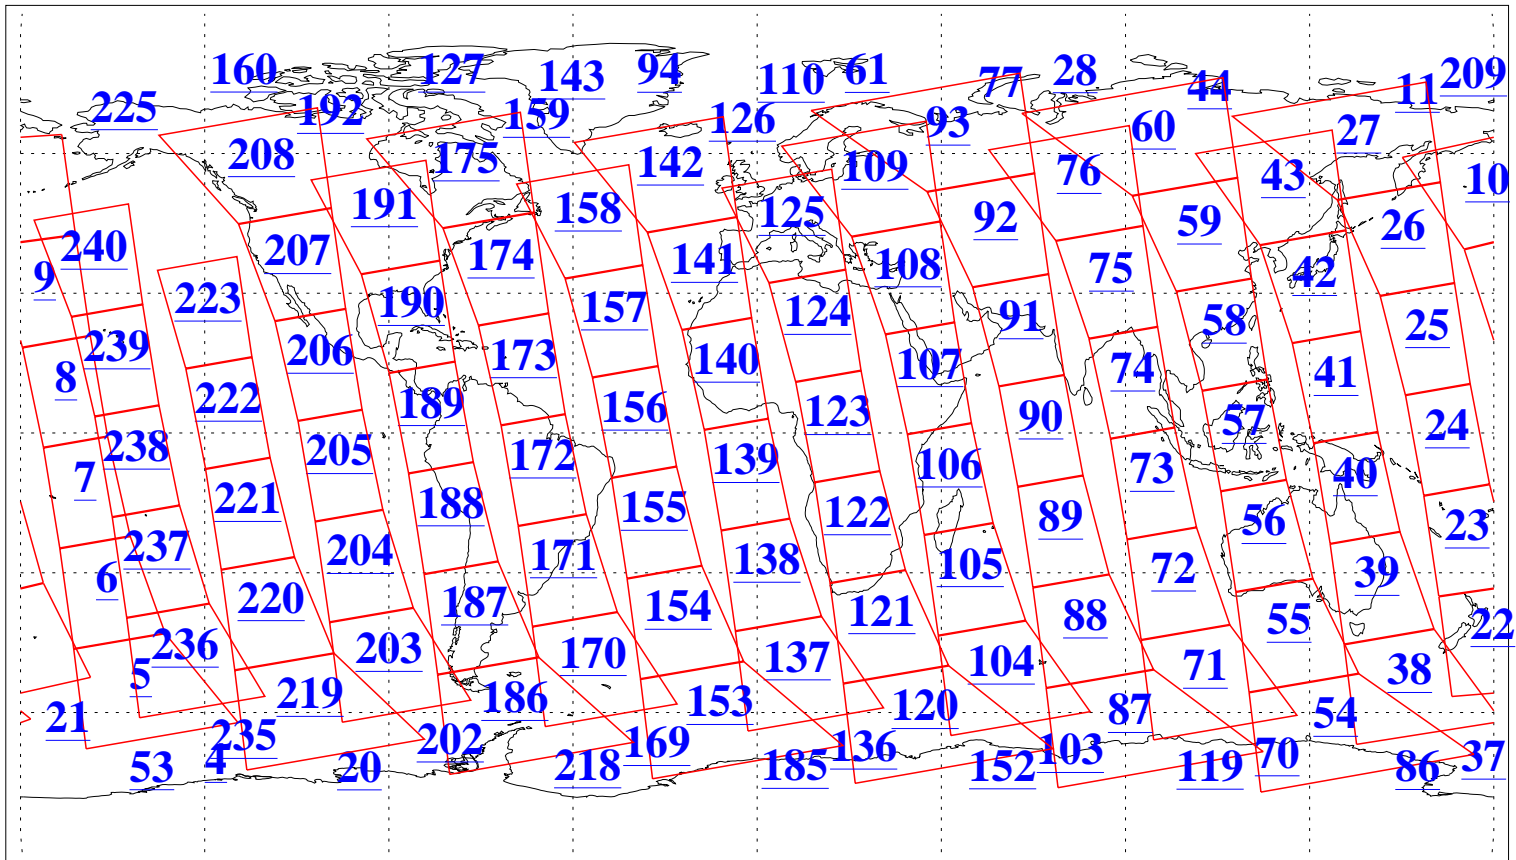

L1B Availability  
 AMSU Granules: 237  
 HSB Granules: 0  
 AIRS Granules: 238

26 Aug 2022  
 DoY 238  
 Aqua Day 7419  
 Granules: 1 to 120

Granules: 121 to 240

Legend: AMSU Available, HSB Available, AIRS Available

L1B Availability  
 AMSU Granules: 237  
 HSB Granules: 0  
 AIRS Granules: 238

26 Aug 2022  
 DoY 238  
 Aqua Day 7419

Ascending Granules

Descending Granules

Legend: AMSU Available, HSB Available, AIRS Available

L1B Availability  
 AMSU Granules: 237  
 HSB Granules: 0  
 AIRS Granules: 238

26 Aug 2022  
 DoY 238  
 Aqua Day 7419

Northern Hemisphere Granules

Southern Hemisphere Granules

Legend: AMSU Available, HSB Available, **AIRS Available**