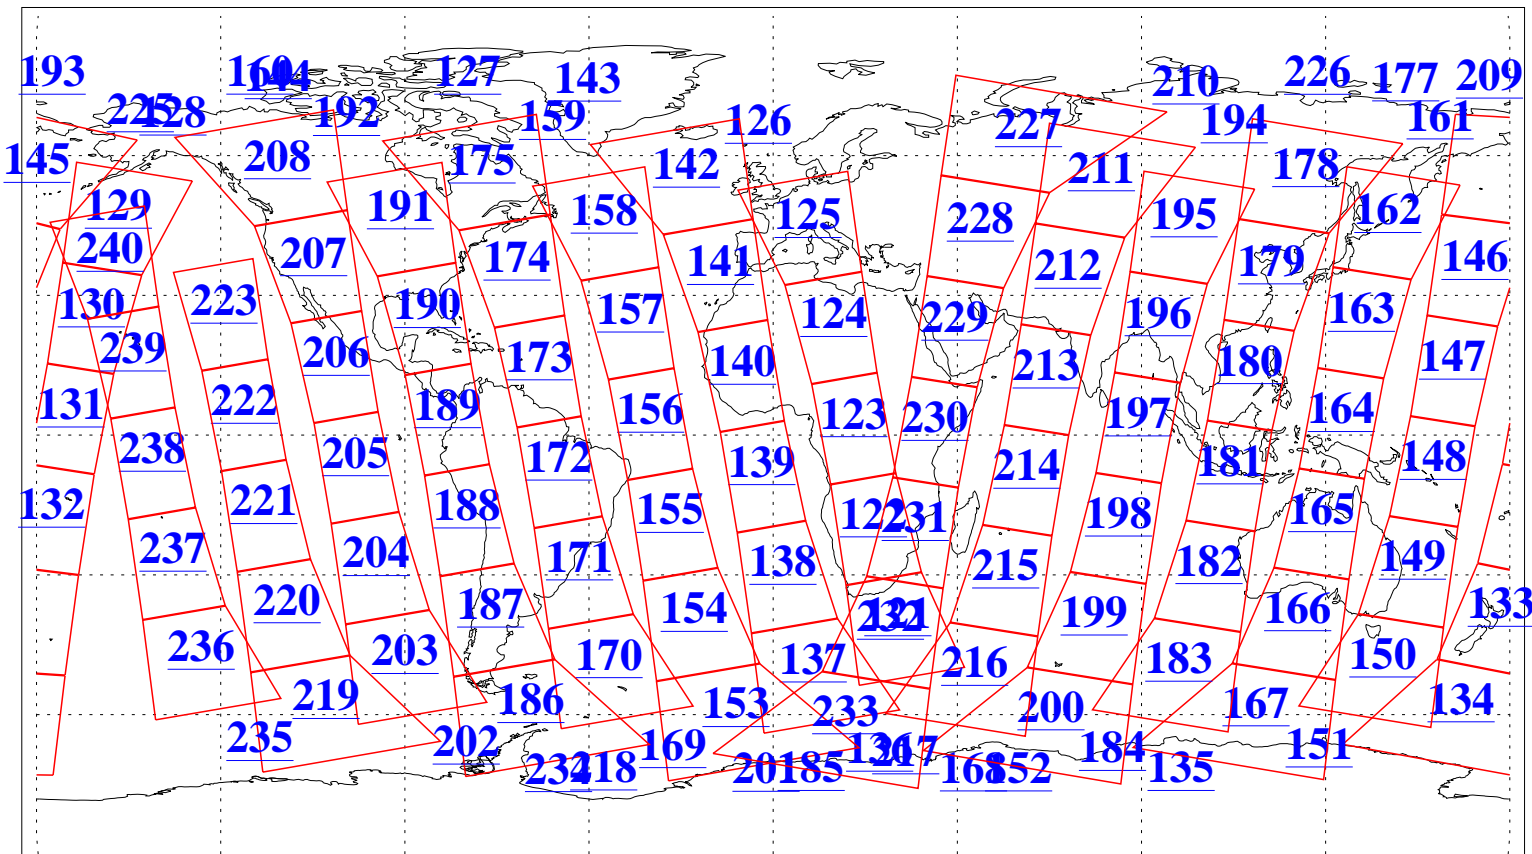

L1B Availability  
 AMSU Granules: 237  
 HSB Granules: 0  
 AIRS Granules: 238

26 Aug 2022  
 DoY 238  
 Aqua Day 7419  
 Granules: 1 to 120

Granules: 121 to 240

Legend: AMSU Available, HSB Available, AIRS Available

L1B Availability  
 AMSU Granules: 237  
 HSB Granules: 0  
 AIRS Granules: 238

26 Aug 2022  
 DoY 238  
 Aqua Day 7419

Ascending Granules

Descending Granules

Legend: AMSU Available, HSB Available, AIRS Available