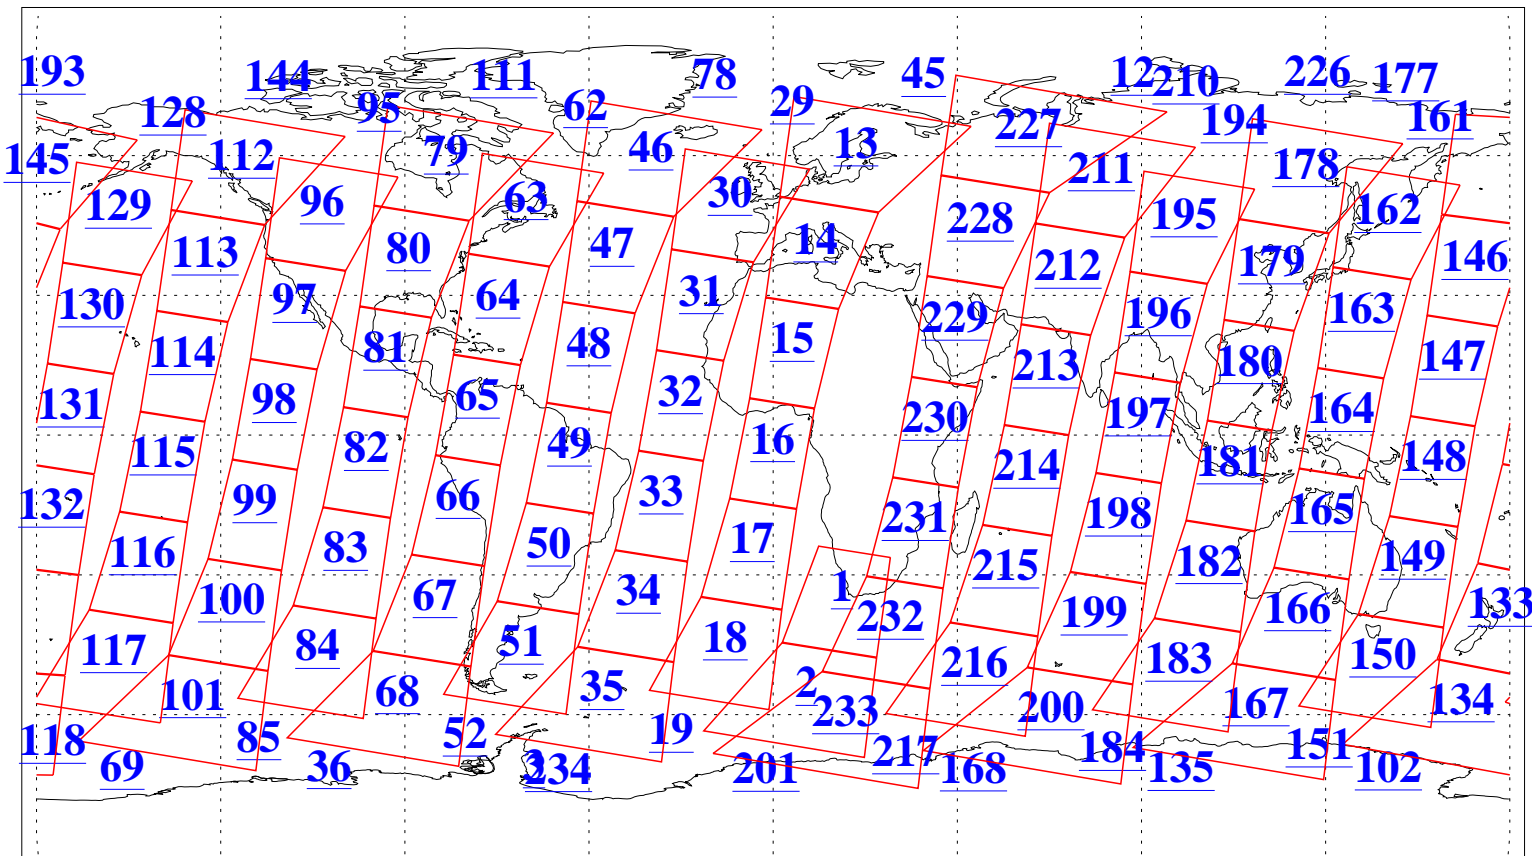

L1B Availability  
 AMSU Granules: 237  
 HSB Granules: 0  
 AIRS Granules: 238

26 Aug 2022  
 DoY 238  
 Aqua Day 7419  
 Granules: 1 to 120

Granules: 121 to 240

Legend: AMSU Available, HSB Available, AIRS Available

L1B Availability  
 AMSU Granules: 237  
 HSB Granules: 0  
 AIRS Granules: 238

26 Aug 2022  
 DoY 238  
 Aqua Day 7419

Ascending Granules

Descending Granules

Legend: AMSU Available, HSB Available, AIRS Available

L1B Availability  
 AMSU Granules: 237  
 HSB Granules: 0  
 AIRS Granules: 238

26 Aug 2022  
 DoY 238  
 Aqua Day 7419

Northern Hemisphere Granules

Southern Hemisphere Granules

Legend: AMSU Available, HSB Available, **AIRS Available**