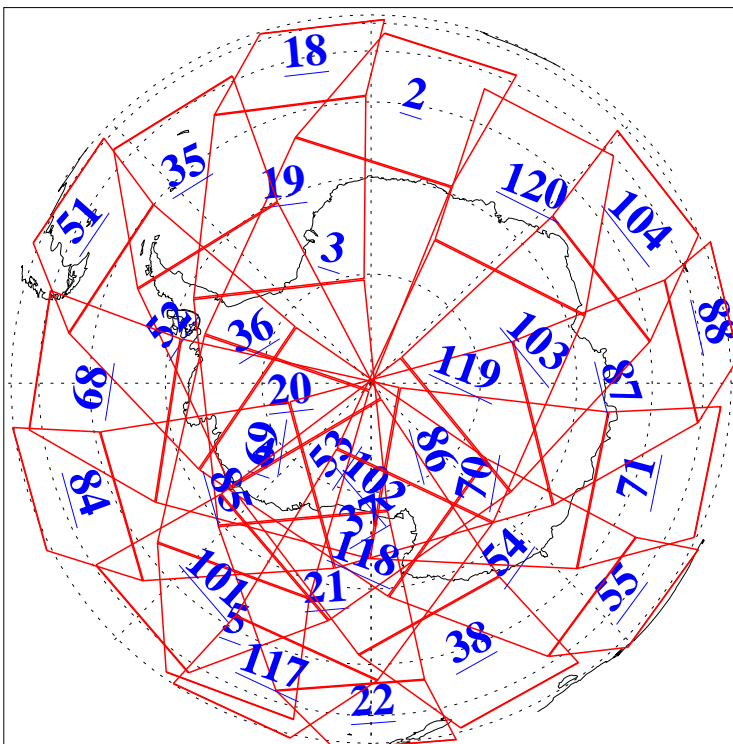

L1B Availability  
 AMSU Granules: 237  
 HSB Granules: 0  
 AIRS Granules: 238

26 Aug 2022  
 DoY 238  
 Aqua Day 7419

Ascending Granules

Descending Granules

Legend: AMSU Available, HSB Available, AIRS Available

L1B Availability  
 AMSU Granules: 237  
 HSB Granules: 0  
 AIRS Granules: 238

26 Aug 2022  
 DoY 238  
 Aqua Day 7419

Northern Hemisphere Granules

Southern Hemisphere Granules

Legend: AMSU Available, HSB Available, **AIRS Available**