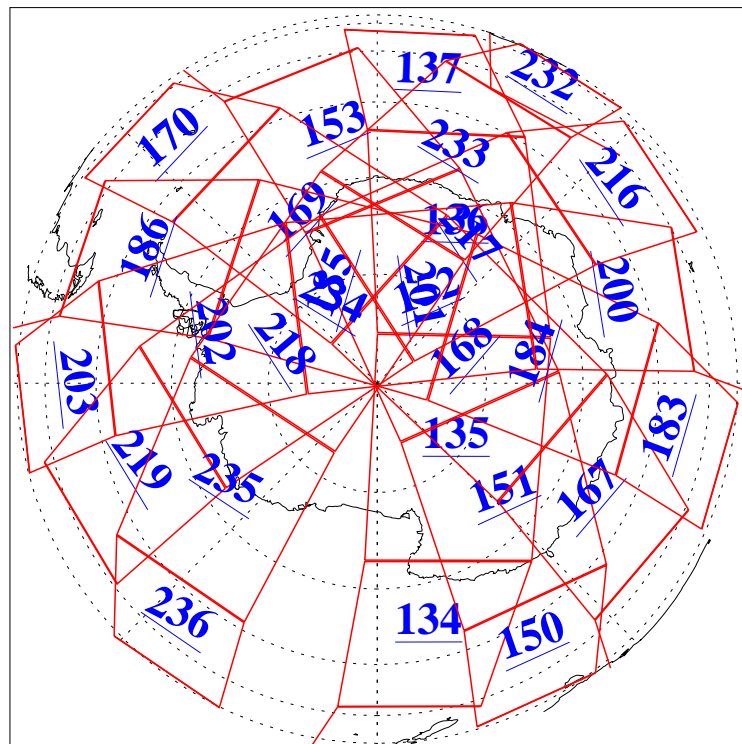

L1B Availability  
 AMSU Granules: 237  
 HSB Granules: 0  
 AIRS Granules: 238

26 Aug 2022  
 DoY 238  
 Aqua Day 7419

Ascending Granules

Descending Granules

Legend: AMSU Available, HSB Available, AIRS Available

L1B Availability  
 AMSU Granules: 237  
 HSB Granules: 0  
 AIRS Granules: 238

26 Aug 2022  
 DoY 238  
 Aqua Day 7419

Northern Hemisphere Granules

Southern Hemisphere Granules

Legend: AMSU Available, HSB Available, **AIRS Available**