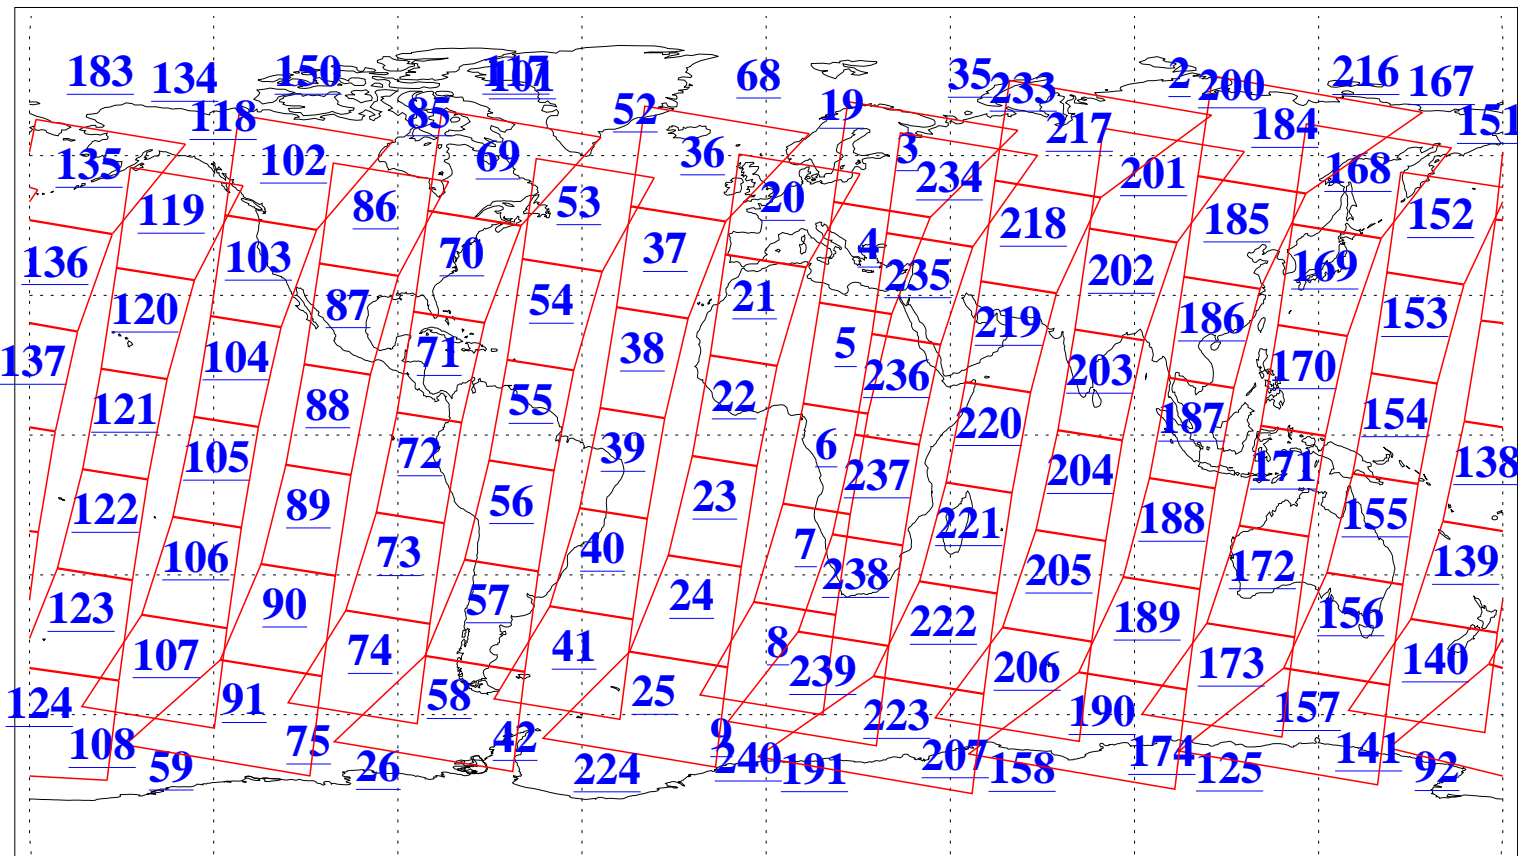

L1B Availability
AMSU Granules: 240
HSB Granules: 0
AIRS Granules: 239

20 Aug 2022
DoY 232
Aqua Day 7413
Granules: 1 to 120

Granules: 121 to 240

Legend: AMSU Available, HSB Available, AIRS Available

L1B Availability
 AMSU Granules: 240
 HSB Granules: 0
 AIRS Granules: 239

20 Aug 2022
 DoY 232
 Aqua Day 7413

Ascending Granules

Descending Granules

Legend: AMSU Available, *HSB Available*, *AIRS Available*

L1B Availability
 AMSU Granules: 240
 HSB Granules: 0
 AIRS Granules: 239