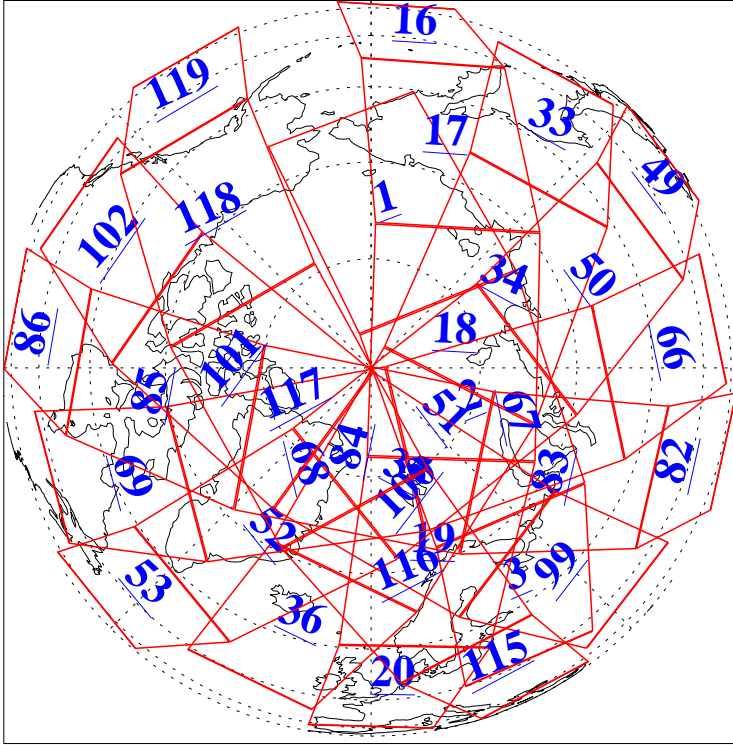

L1B Availability
AMSU Granules: 240
HSB Granules: 0
AIRS Granules: 239

20 Aug 2022
DoY 232
Aqua Day 7413
Granules: 1 to 120

Granules: 121 to 240

Legend: AMSU Available, HSB Available, AIRS Available

L1B Availability
 AMSU Granules: 240
 HSB Granules: 0
 AIRS Granules: 239

20 Aug 2022
 DoY 232
 Aqua Day 7413

Ascending Granules

Descending Granules

Legend: AMSU Available, *HSB Available*, *AIRS Available*

L1B Availability
 AMSU Granules: 240
 HSB Granules: 0
 AIRS Granules: 239

20 Aug 2022
 DoY 232
 Aqua Day 7413

Northern Hemisphere Granules

Southern Hemisphere Granules

Legend: AMSU Available, HSB Available, **AIRS Available**