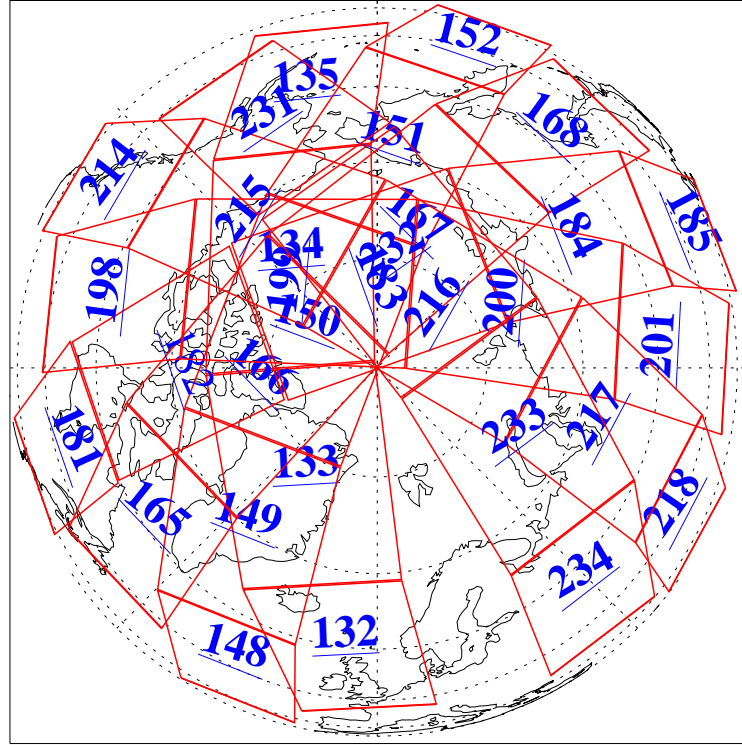

L1B Availability
AMSU Granules: 240
HSB Granules: 0
AIRS Granules: 239

20 Aug 2022
DoY 232
Aqua Day 7413
Granules: 1 to 120

Granules: 121 to 240

Legend: AMSU Available, HSB Available, AIRS Available

L1B Availability
 AMSU Granules: 240
 HSB Granules: 0
 AIRS Granules: 239

20 Aug 2022
 DoY 232
 Aqua Day 7413

Ascending Granules

Descending Granules

Legend: AMSU Available, *HSB Available*, *AIRS Available*

L1B Availability
 AMSU Granules: 240
 HSB Granules: 0
 AIRS Granules: 239

20 Aug 2022
 DoY 232
 Aqua Day 7413

Northern Hemisphere Granules

Southern Hemisphere Granules

Legend: AMSU Available, HSB Available, **AIRS Available**