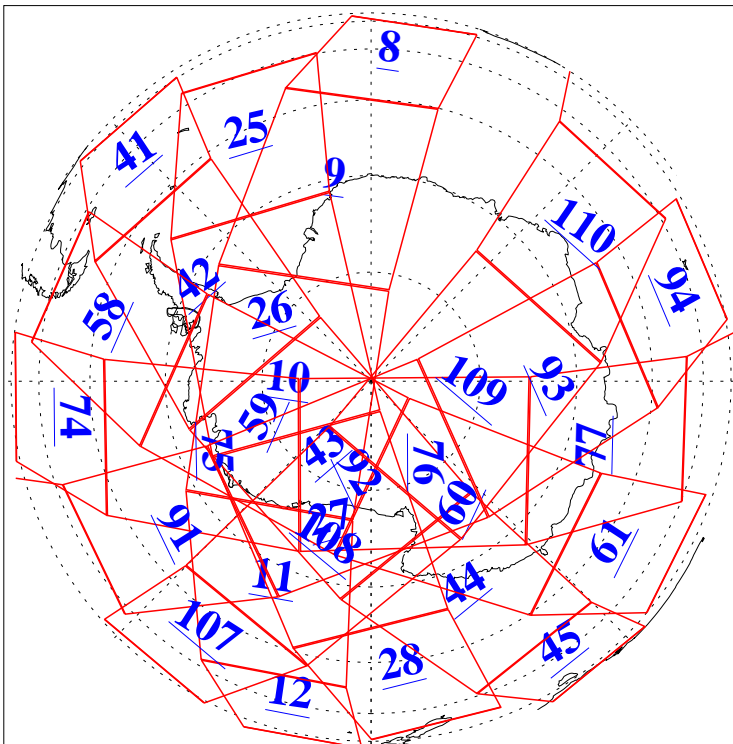

L1B Availability
AMSU Granules: 240
HSB Granules: 0
AIRS Granules: 239

20 Aug 2022
DoY 232
Aqua Day 7413
Granules: 1 to 120

Granules: 121 to 240

Legend: AMSU Available, HSB Available, AIRS Available

L1B Availability
 AMSU Granules: 240
 HSB Granules: 0
 AIRS Granules: 239

20 Aug 2022
 DoY 232
 Aqua Day 7413

Ascending Granules

Descending Granules

Legend: AMSU Available, *HSB Available*, *AIRS Available*

L1B Availability
 AMSU Granules: 240
 HSB Granules: 0
 AIRS Granules: 239

20 Aug 2022
 DoY 232
 Aqua Day 7413

Northern Hemisphere Granules

Southern Hemisphere Granules

Legend: AMSU Available, HSB Available, **AIRS Available**