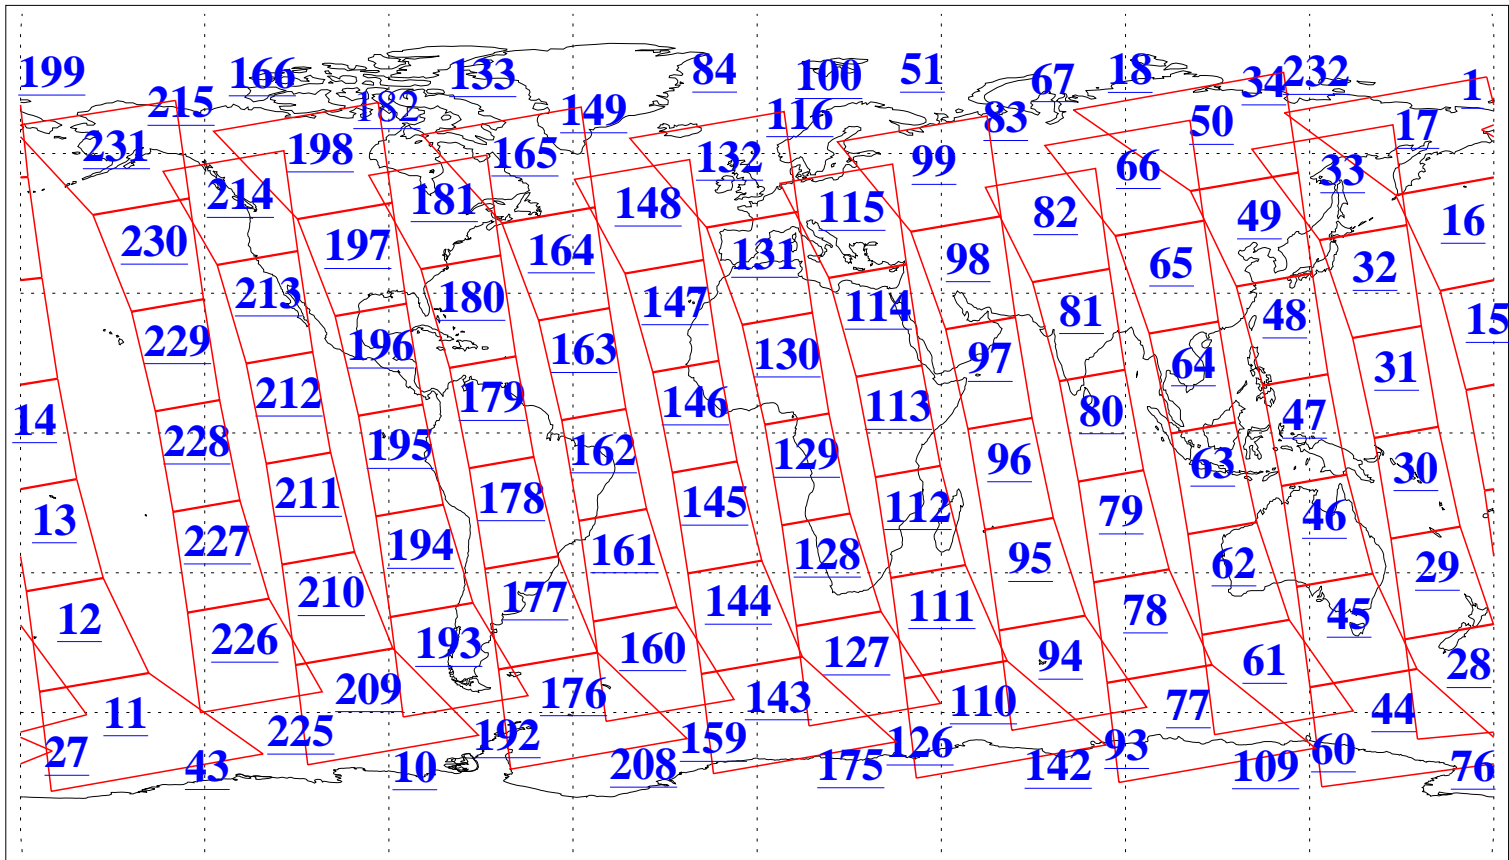

L1B Availability
AMSU Granules: 240
HSB Granules: 0
AIRS Granules: 239

20 Aug 2022
DoY 232
Aqua Day 7413
Granules: 1 to 120

Granules: 121 to 240

Legend: AMSU Available, HSB Available, AIRS Available

L1B Availability
 AMSU Granules: 240
 HSB Granules: 0
 AIRS Granules: 239

20 Aug 2022
 DoY 232
 Aqua Day 7413

Ascending Granules

Descending Granules

Legend: AMSU Available, *HSB Available*, *AIRS Available*

L1B Availability
 AMSU Granules: 240
 HSB Granules: 0
 AIRS Granules: 239

20 Aug 2022
 DoY 232
 Aqua Day 7413

Northern Hemisphere Granules

Southern Hemisphere Granules

Legend: AMSU Available, HSB Available, **AIRS Available**