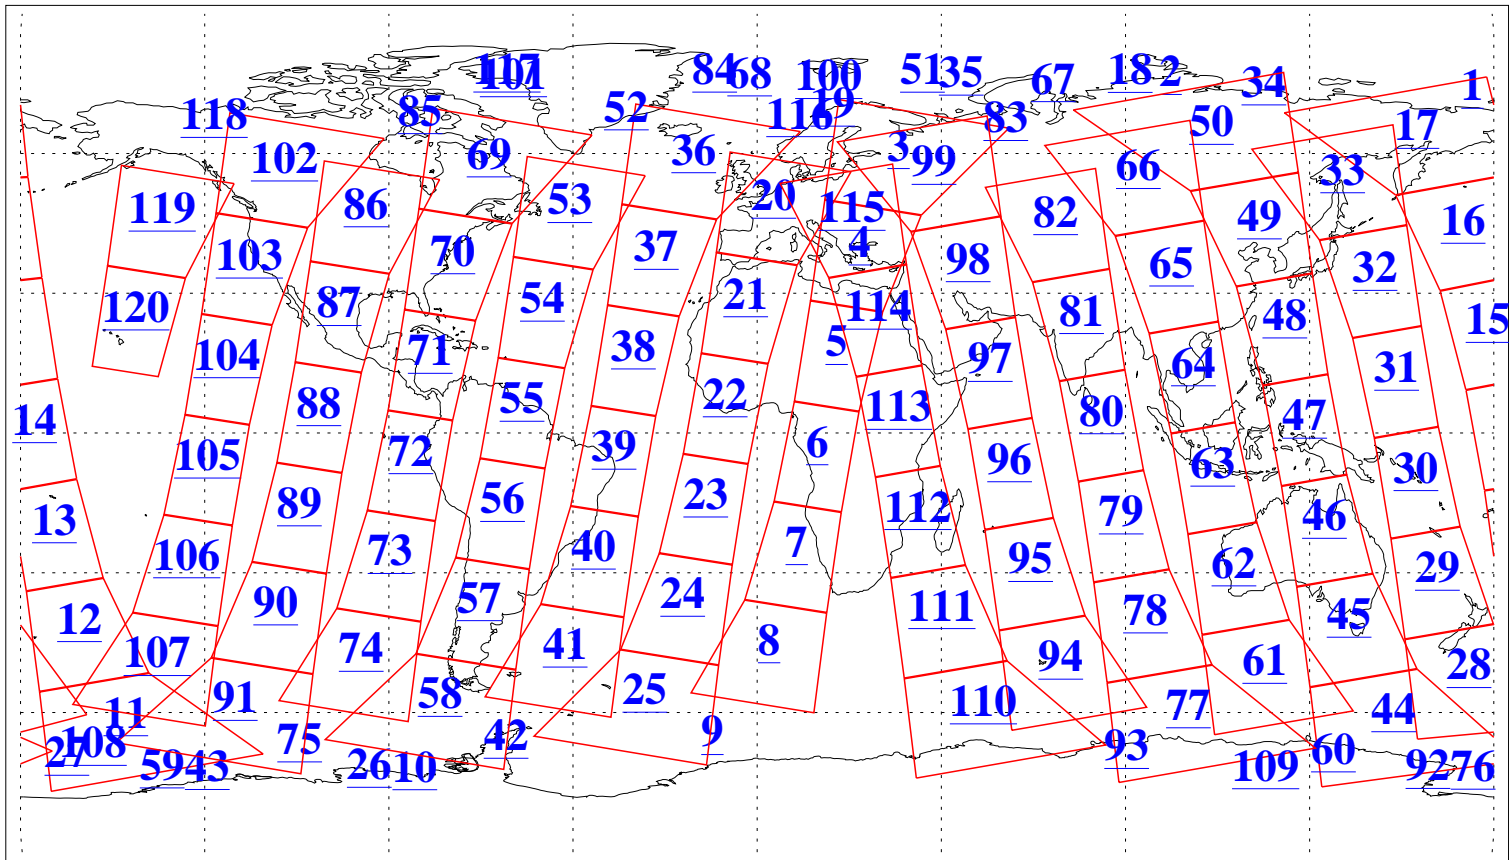

L1B Availability
AMSU Granules: 240
HSB Granules: 0
AIRS Granules: 239

20 Aug 2022
DoY 232
Aqua Day 7413
Granules: 1 to 120

Granules: 121 to 240

Legend: AMSU Available, HSB Available, AIRS Available

L1B Availability
 AMSU Granules: 240
 HSB Granules: 0
 AIRS Granules: 239

20 Aug 2022
 DoY 232
 Aqua Day 7413

Ascending Granules

Descending Granules

Legend: AMSU Available, *HSB Available*, *AIRS Available*

L1B Availability
 AMSU Granules: 240
 HSB Granules: 0
 AIRS Granules: 239

20 Aug 2022
 DoY 232
 Aqua Day 7413

Northern Hemisphere Granules

Southern Hemisphere Granules

Legend: AMSU Available, HSB Available, **AIRS Available**