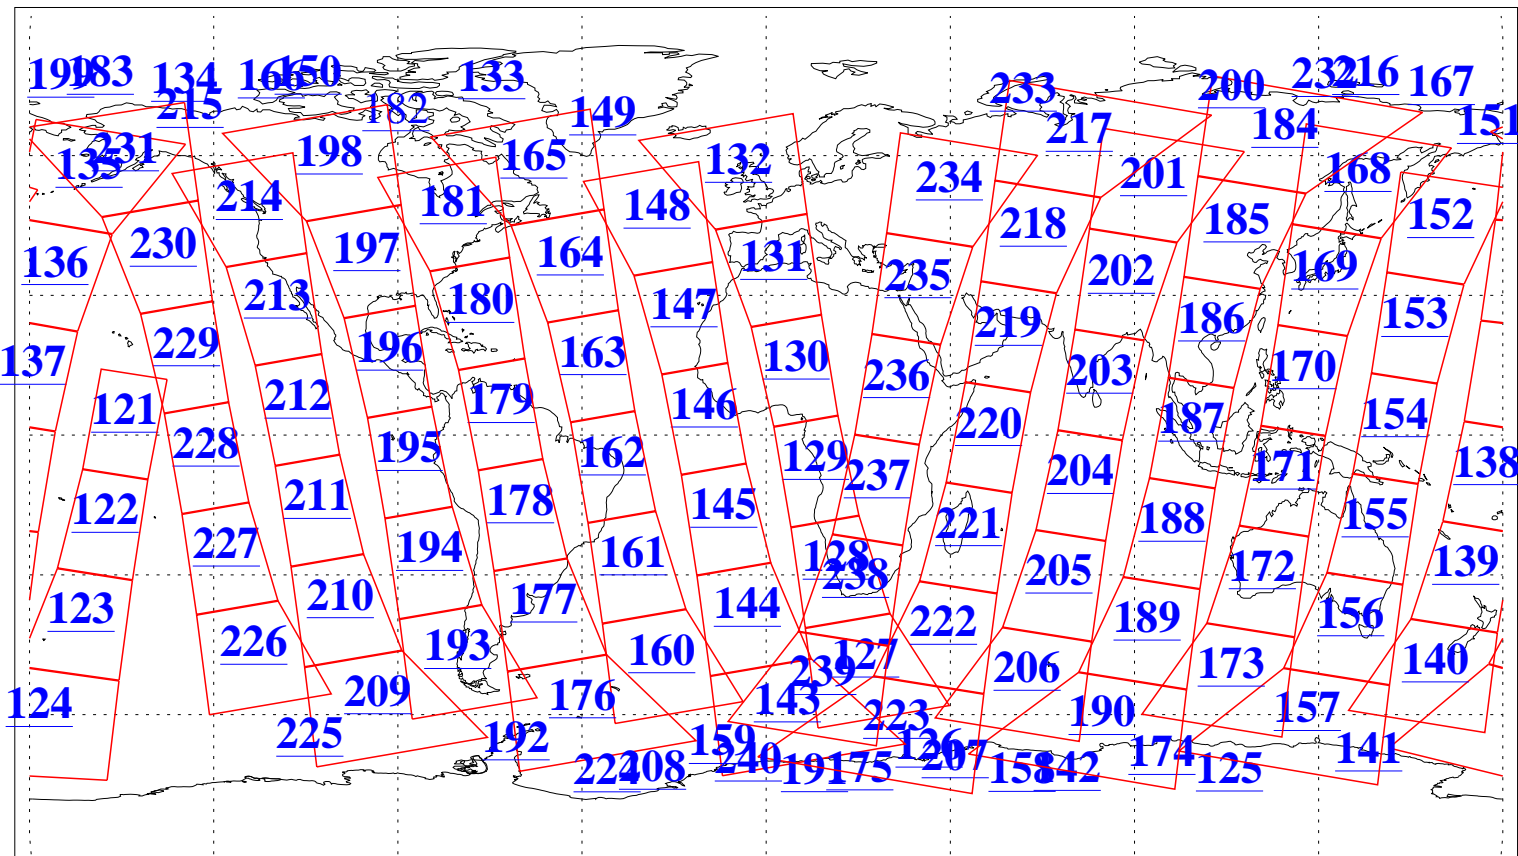

L1B Availability
AMSU Granules: 240
HSB Granules: 0
AIRS Granules: 239

20 Aug 2022
DoY 232
Aqua Day 7413
Granules: 1 to 120

Granules: 121 to 240

Legend: AMSU Available, HSB Available, AIRS Available

L1B Availability
 AMSU Granules: 240
 HSB Granules: 0
 AIRS Granules: 239

20 Aug 2022
 DoY 232
 Aqua Day 7413

Ascending Granules

Descending Granules

Legend: AMSU Available, *HSB Available*, *AIRS Available*

L1B Availability
 AMSU Granules: 240
 HSB Granules: 0
 AIRS Granules: 239