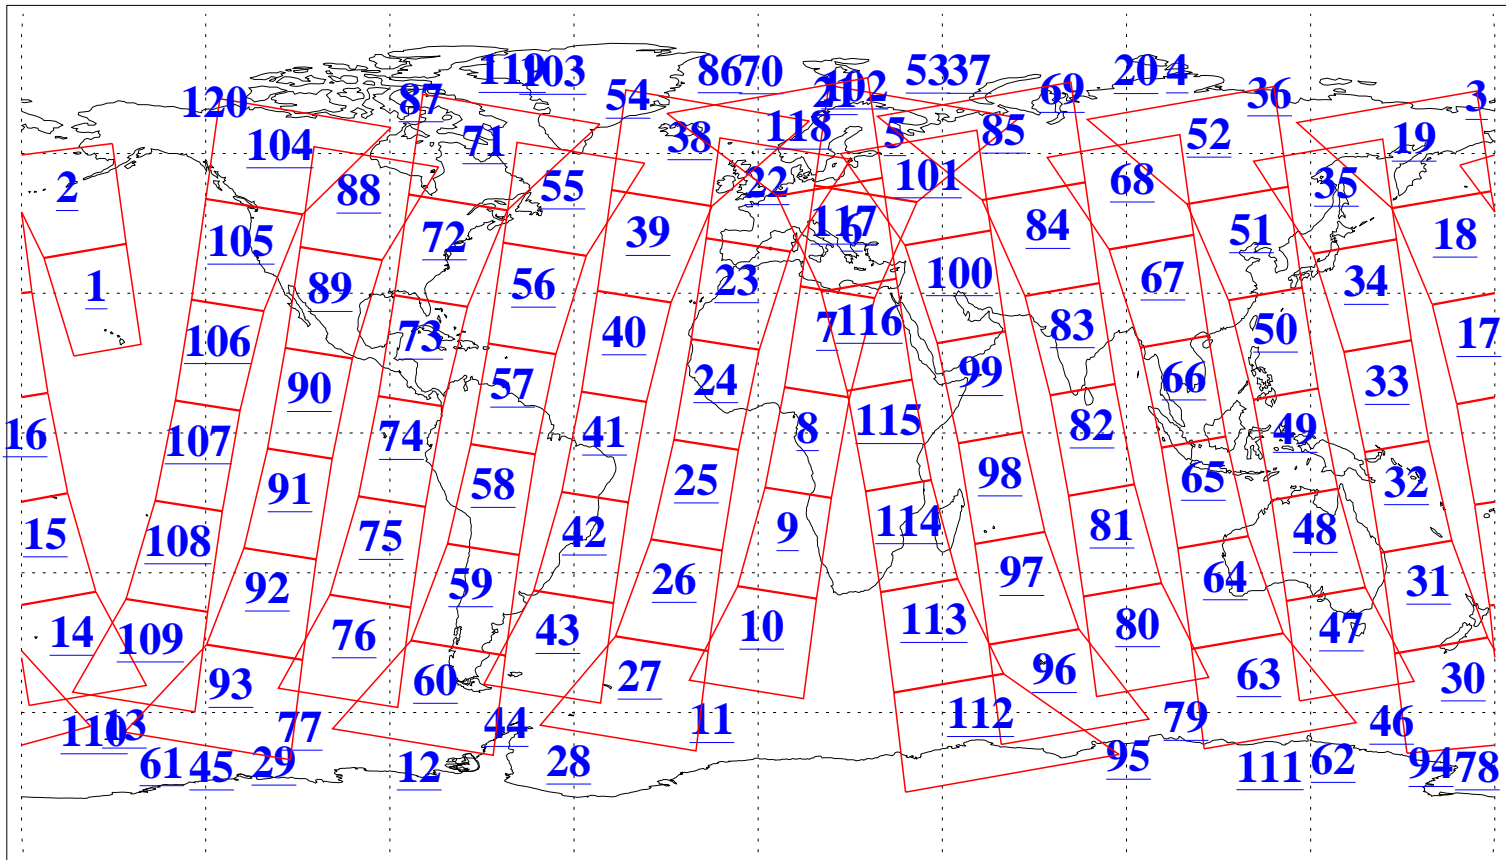

L1B Availability
 AMSU Granules: 235
 HSB Granules: 0
 AIRS Granules: 240

18 Aug 2022
 DoY 230
 Aqua Day 7411
 Granules: 1 to 120

Granules: 121 to 240

Legend: AMSU Available, HSB Available, AIRS Available

L1B Availability
AMSU Granules: 235
HSB Granules: 0
AIRS Granules: 240

18 Aug 2022
DoY 230
Aqua Day 7411

Ascending Granules

Descending Granules

Legend: AMSU Available, HSB Available, AIRS Available

L1B Availability
 AMSU Granules: 235
 HSB Granules: 0
 AIRS Granules: 240

18 Aug 2022
 DoY 230
 Aqua Day 7411

Northern Hemisphere Granules

Southern Hemisphere Granules

Legend: AMSU Available, HSB Available, **AIRS Available**