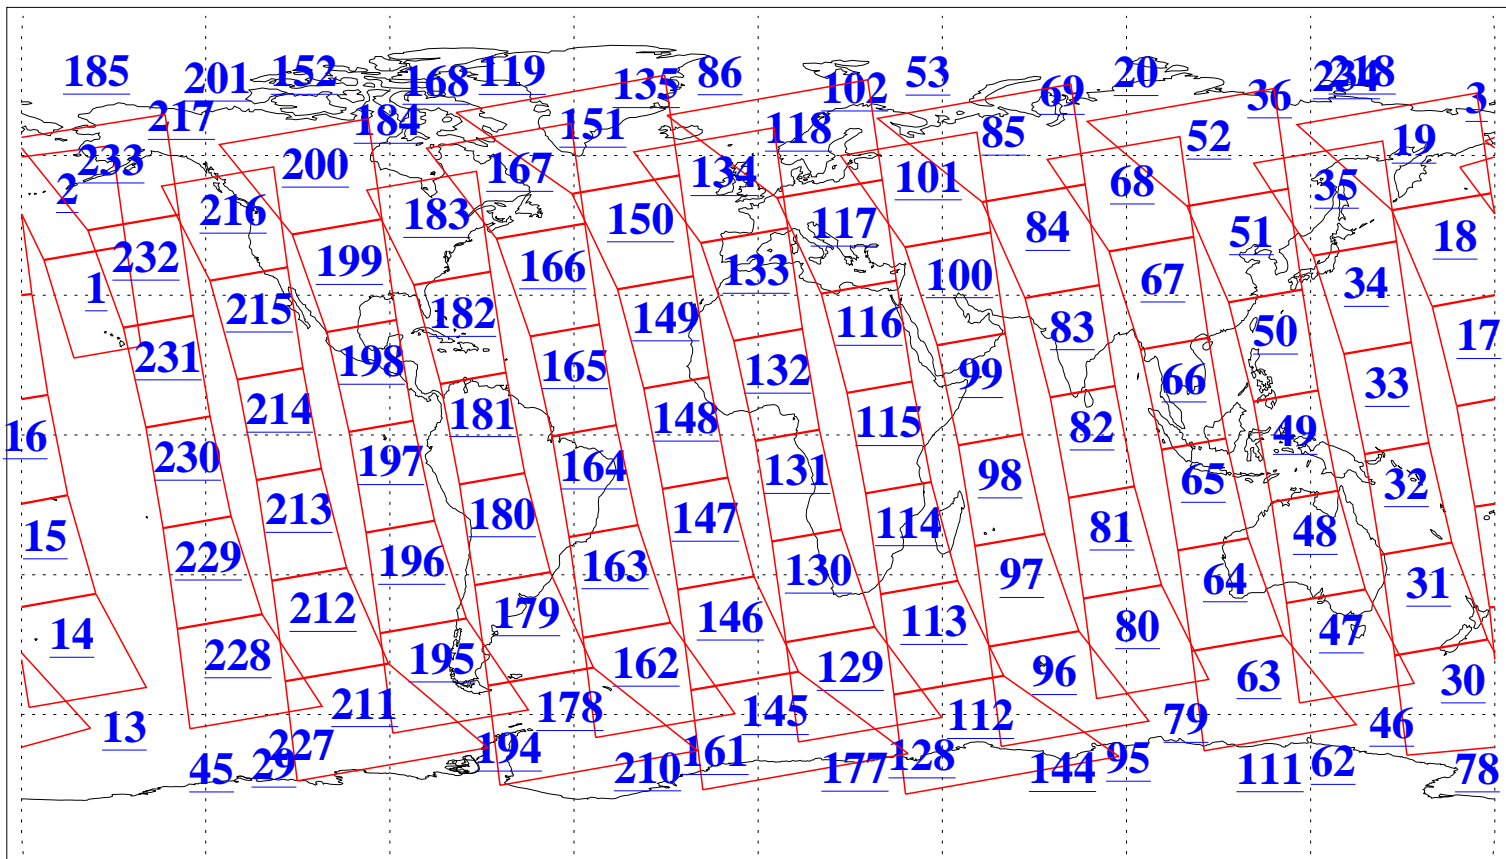

L1B Availability
 AMSU Granules: 235
 HSB Granules: 0
 AIRS Granules: 240

18 Aug 2022
 DoY 230
 Aqua Day 7411
 Granules: 1 to 120

Granules: 121 to 240

Legend: AMSU Available, HSB Available, AIRS Available

L1B Availability
AMSU Granules: 235
HSB Granules: 0
AIRS Granules: 240

18 Aug 2022
DoY 230
Aqua Day 7411

Ascending Granules

Descending Granules

Legend: AMSU Available, HSB Available, AIRS Available

L1B Availability
 AMSU Granules: 235
 HSB Granules: 0
 AIRS Granules: 240