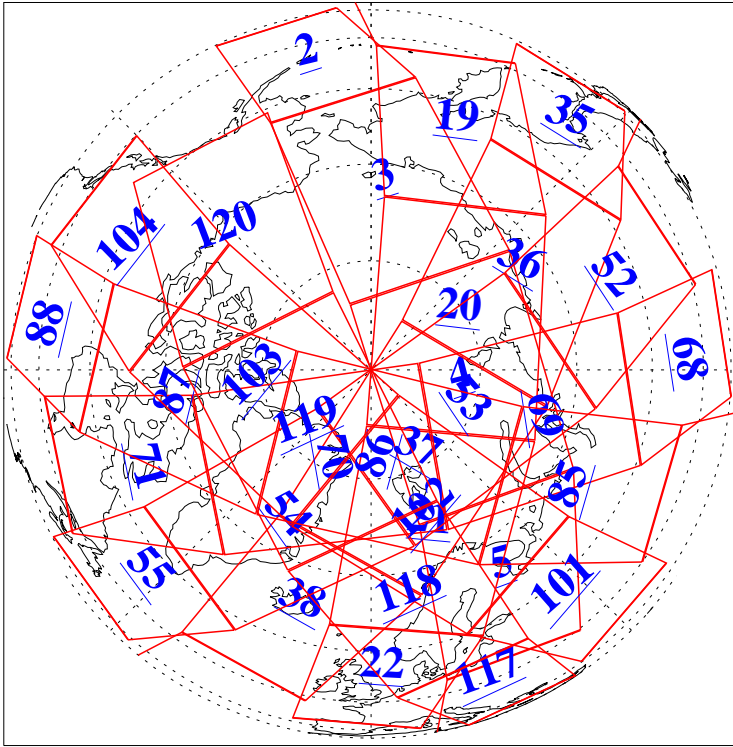

L1B Availability
AMSU Granules: 235
HSB Granules: 0
AIRS Granules: 240

18 Aug 2022
DoY 230
Aqua Day 7411

Northern Hemisphere Granules

Southern Hemisphere Granules