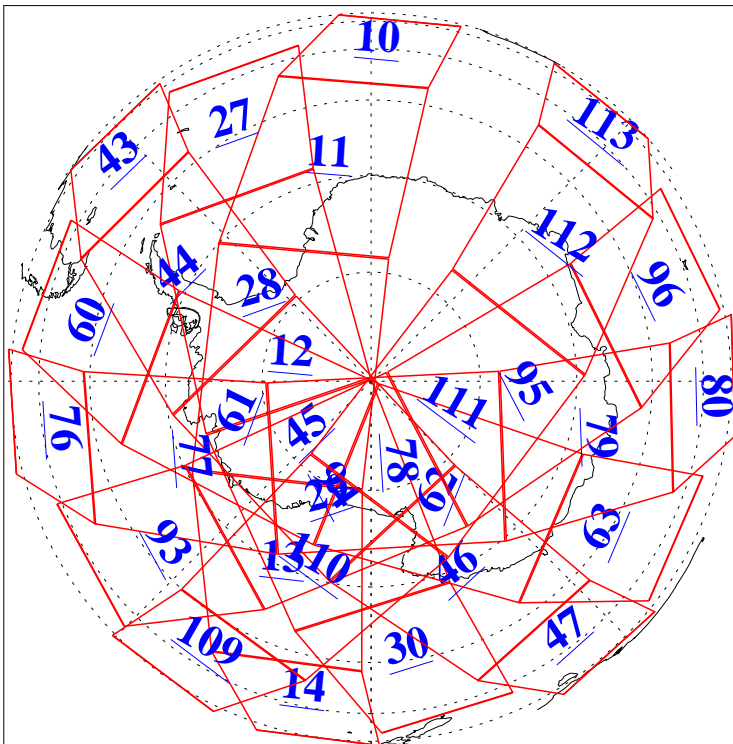

L1B Availability
AMSU Granules: 235
HSB Granules: 0
AIRS Granules: 240

18 Aug 2022
DoY 230
Aqua Day 7411

Ascending Granules

Descending Granules

Legend: AMSU Available, HSB Available, AIRS Available

L1B Availability
 AMSU Granules: 235
 HSB Granules: 0
 AIRS Granules: 240

18 Aug 2022
 DoY 230
 Aqua Day 7411

Northern Hemisphere Granules

Southern Hemisphere Granules

Legend: AMSU Available, HSB Available, **AIRS Available**