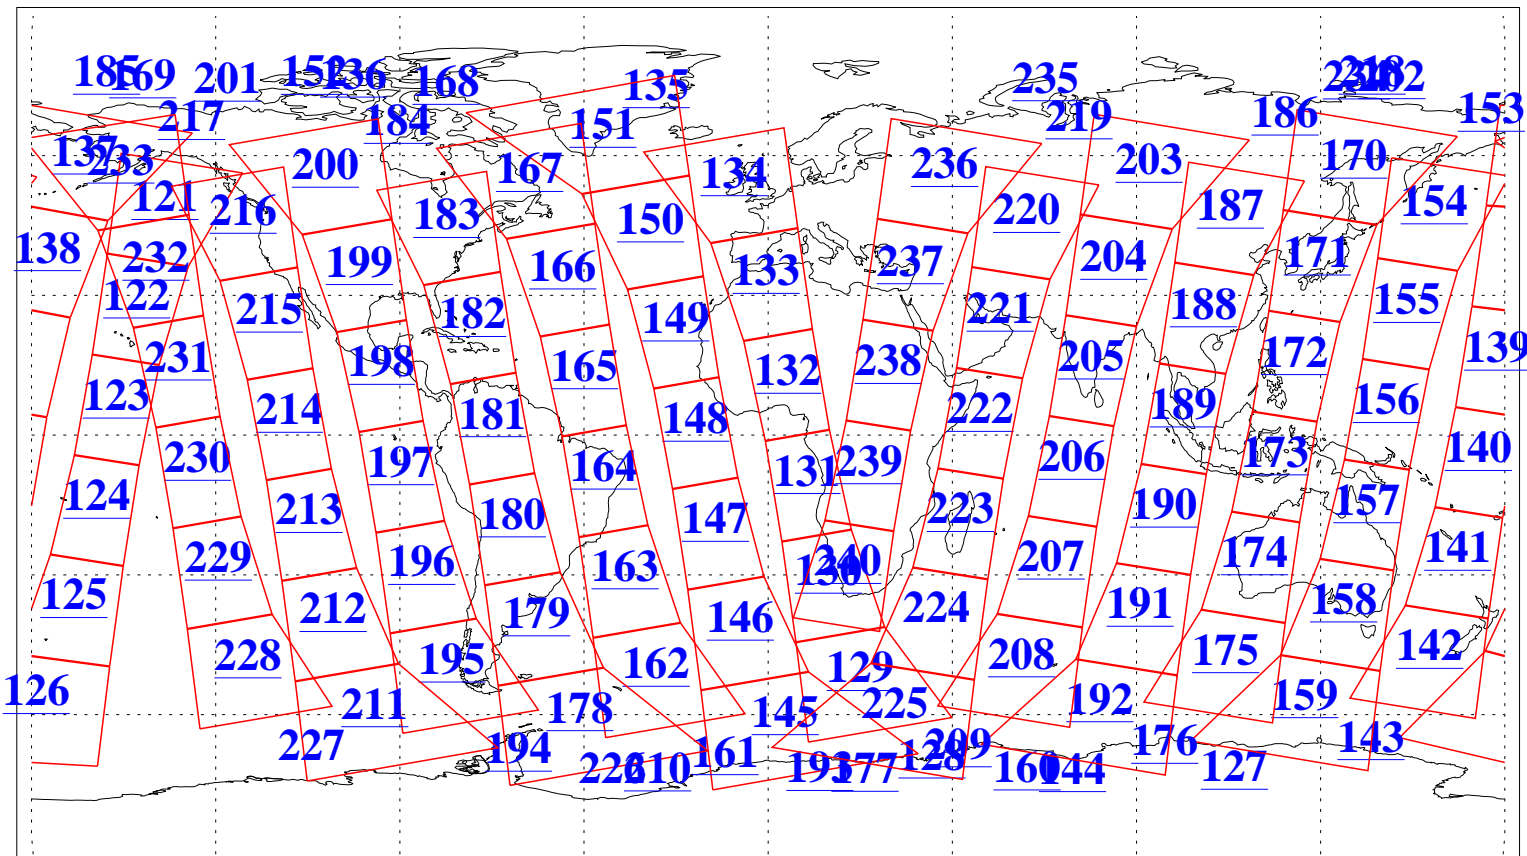

L1B Availability
 AMSU Granules: 235
 HSB Granules: 0
 AIRS Granules: 240

18 Aug 2022
 DoY 230
 Aqua Day 7411
 Granules: 1 to 120

Granules: 121 to 240

Legend: AMSU Available, HSB Available, AIRS Available

L1B Availability
AMSU Granules: 235
HSB Granules: 0
AIRS Granules: 240

18 Aug 2022
DoY 230
Aqua Day 7411

Ascending Granules

Descending Granules

Legend: AMSU Available, HSB Available, AIRS Available

L1B Availability
 AMSU Granules: 235
 HSB Granules: 0
 AIRS Granules: 240

18 Aug 2022
 DoY 230
 Aqua Day 7411

Northern Hemisphere Granules

Southern Hemisphere Granules

Legend: AMSU Available, HSB Available, **AIRS Available**