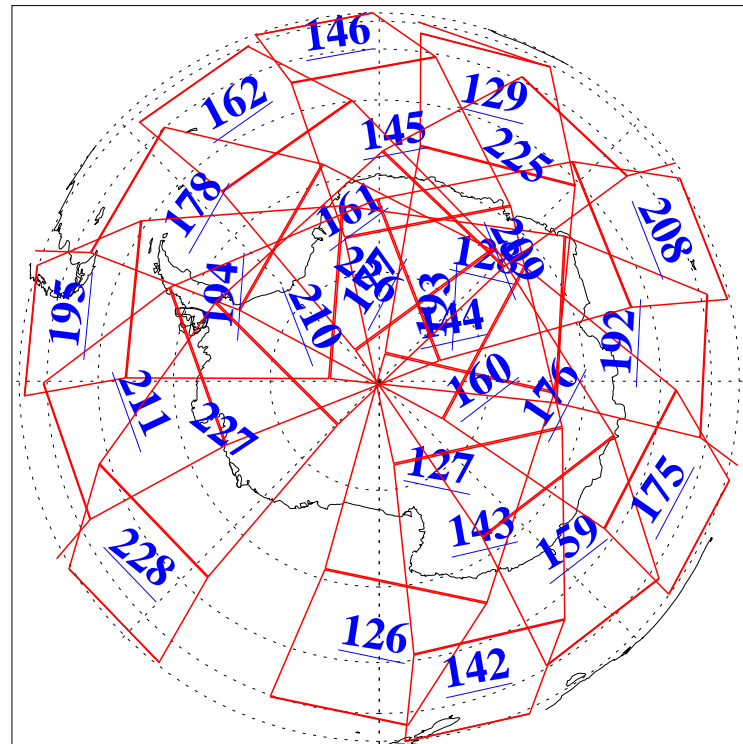

L1B Availability
AMSU Granules: 235
HSB Granules: 0
AIRS Granules: 240

18 Aug 2022
DoY 230
Aqua Day 7411

Ascending Granules

Descending Granules

Legend: AMSU Available, HSB Available, AIRS Available

L1B Availability
 AMSU Granules: 235
 HSB Granules: 0
 AIRS Granules: 240

18 Aug 2022
 DoY 230
 Aqua Day 7411

Northern Hemisphere Granules

Southern Hemisphere Granules

Legend: AMSU Available, HSB Available, **AIRS Available**