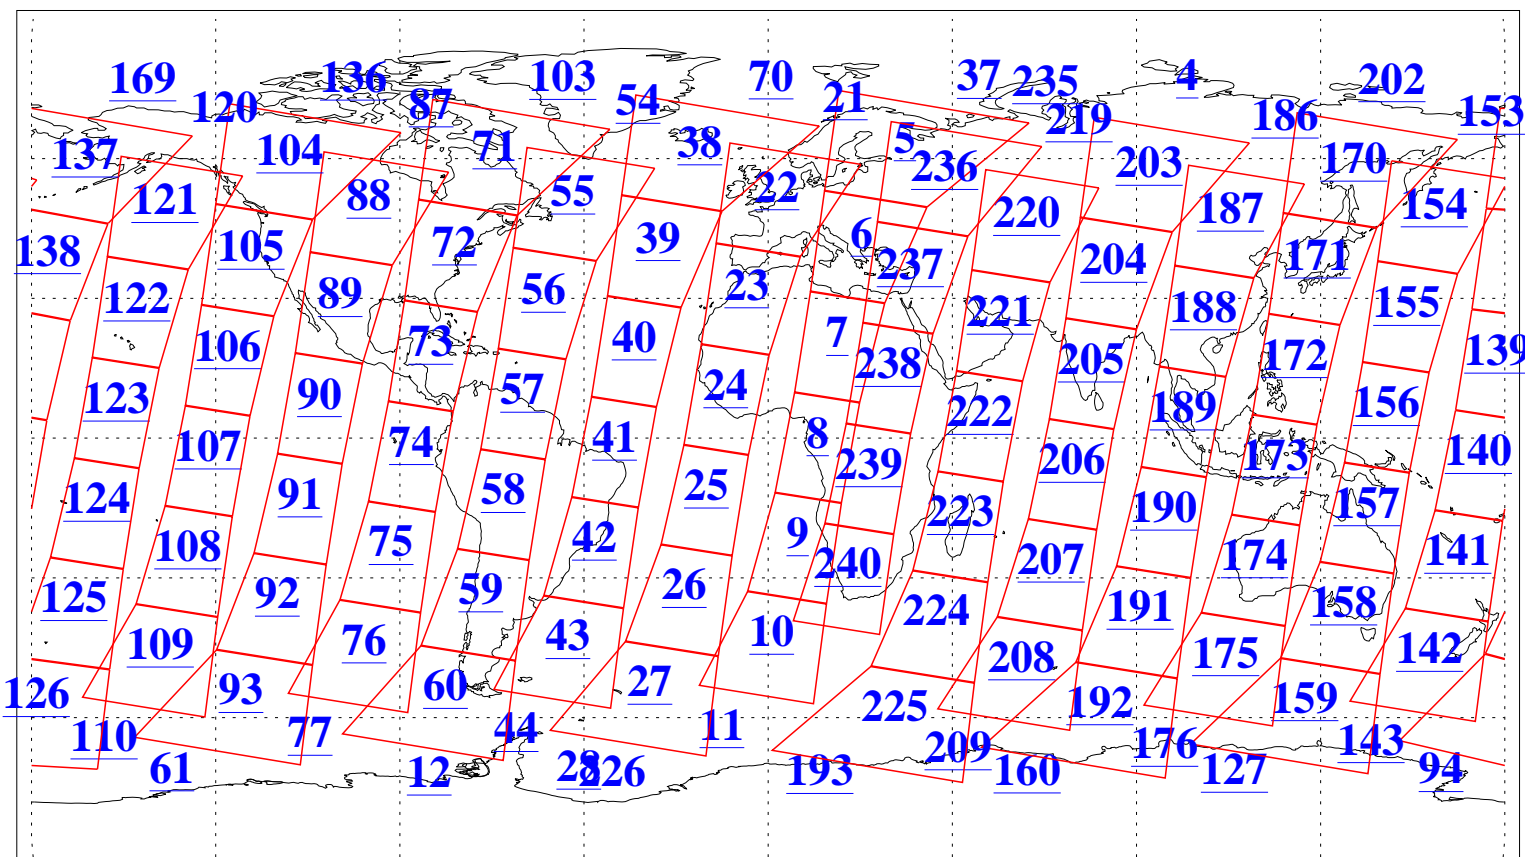

L1B Availability
 AMSU Granules: 235
 HSB Granules: 0
 AIRS Granules: 240

18 Aug 2022
 DoY 230
 Aqua Day 7411
 Granules: 1 to 120

Granules: 121 to 240

Legend: AMSU Available, HSB Available, AIRS Available

L1B Availability
AMSU Granules: 235
HSB Granules: 0
AIRS Granules: 240

18 Aug 2022
DoY 230
Aqua Day 7411

Ascending Granules

Descending Granules

Legend: AMSU Available, HSB Available, AIRS Available

L1B Availability
 AMSU Granules: 235
 HSB Granules: 0
 AIRS Granules: 240