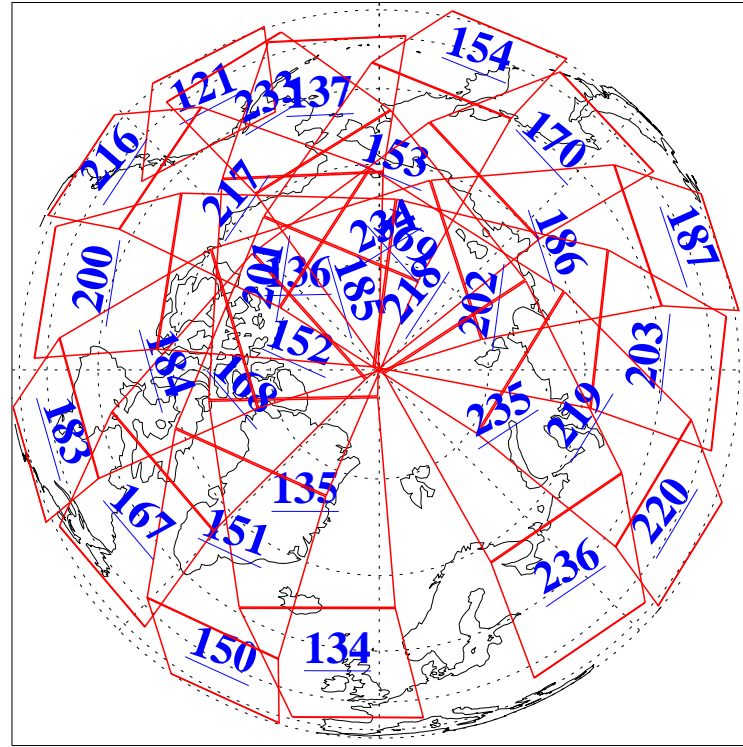

L1B Availability
AMSU Granules: 235
HSB Granules: 0
AIRS Granules: 240

18 Aug 2022
DoY 230
Aqua Day 7411

Northern Hemisphere Granules

Southern Hemisphere Granules