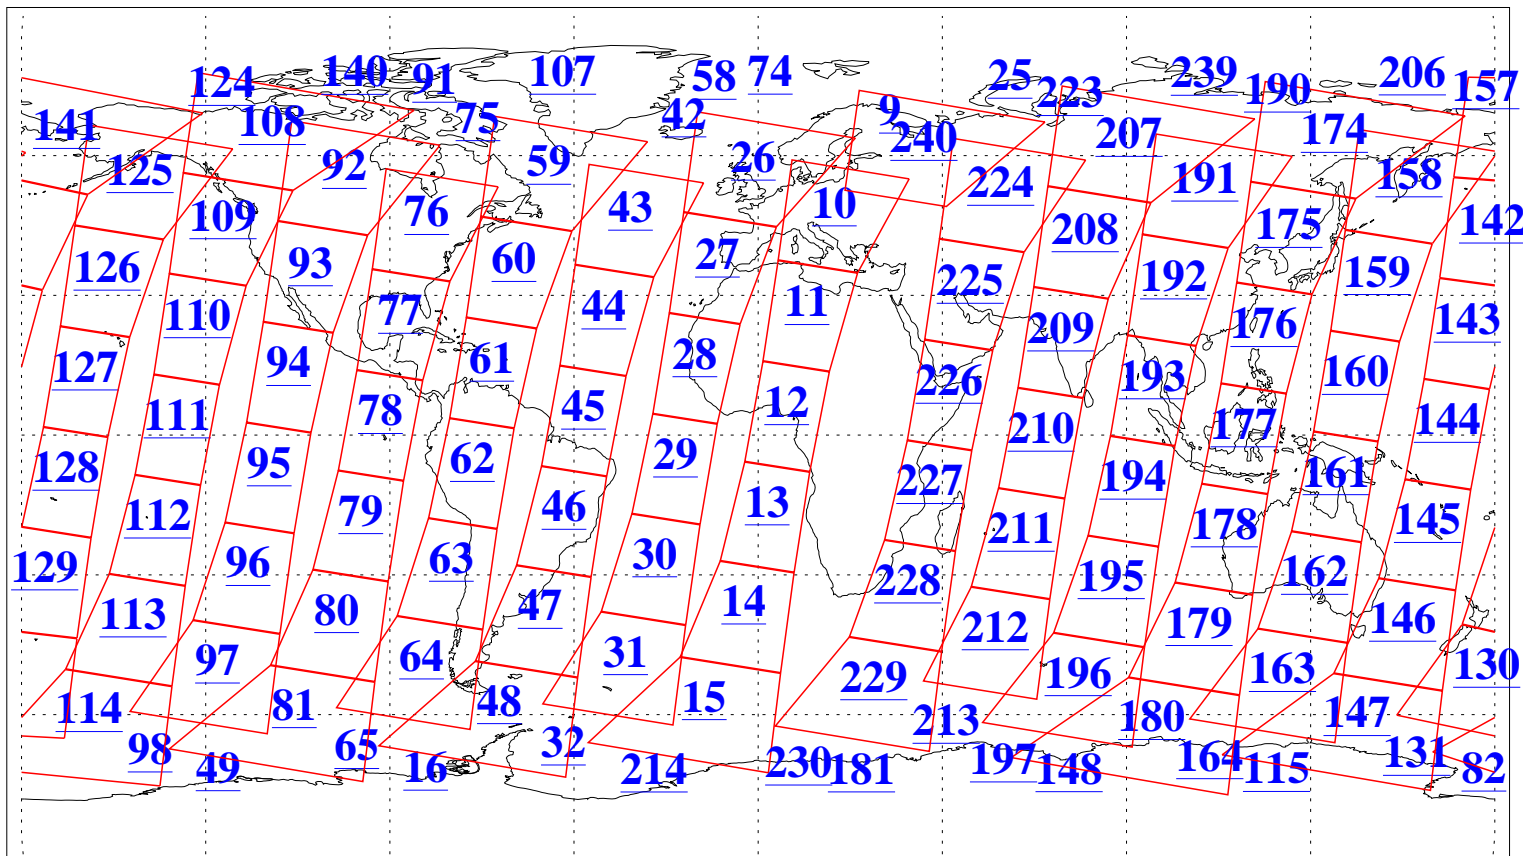

L1B Availability  
 AMSU Granules: 239  
 HSB Granules: 0  
 AIRS Granules: 239

14 Aug 2022  
 DoY 226  
 Aqua Day 7407  
 Granules: 1 to 120

Granules: 121 to 240

Legend: AMSU Available, *HSB Available*, *AIRS Available*

L1B Availability  
 AMSU Granules: 239  
 HSB Granules: 0  
 AIRS Granules: 239

14 Aug 2022  
 DoY 226  
 Aqua Day 7407

Ascending Granules

Descending Granules

Legend: AMSU Available, *HSB Available*, *AIRS Available*

L1B Availability  
 AMSU Granules: 239  
 HSB Granules: 0  
 AIRS Granules: 239

14 Aug 2022  
 DoY 226  
 Aqua Day 7407

Northern Hemisphere Granules

Southern Hemisphere Granules

Legend: AMSU Available, HSB Available, **AIRS Available**