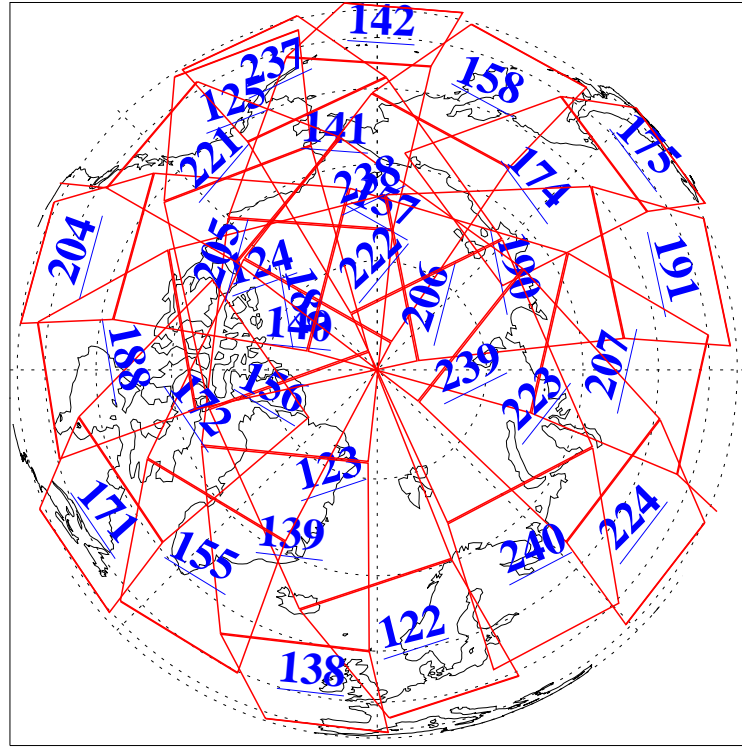

L1B Availability  
 AMSU Granules: 239  
 HSB Granules: 0  
 AIRS Granules: 239

14 Aug 2022  
 DoY 226  
 Aqua Day 7407

Ascending Granules

Descending Granules

Legend: AMSU Available, *HSB Available*, *AIRS Available*

L1B Availability  
 AMSU Granules: 239  
 HSB Granules: 0  
 AIRS Granules: 239

14 Aug 2022  
 DoY 226  
 Aqua Day 7407

Northern Hemisphere Granules

Southern Hemisphere Granules

Legend: AMSU Available, HSB Available, **AIRS Available**