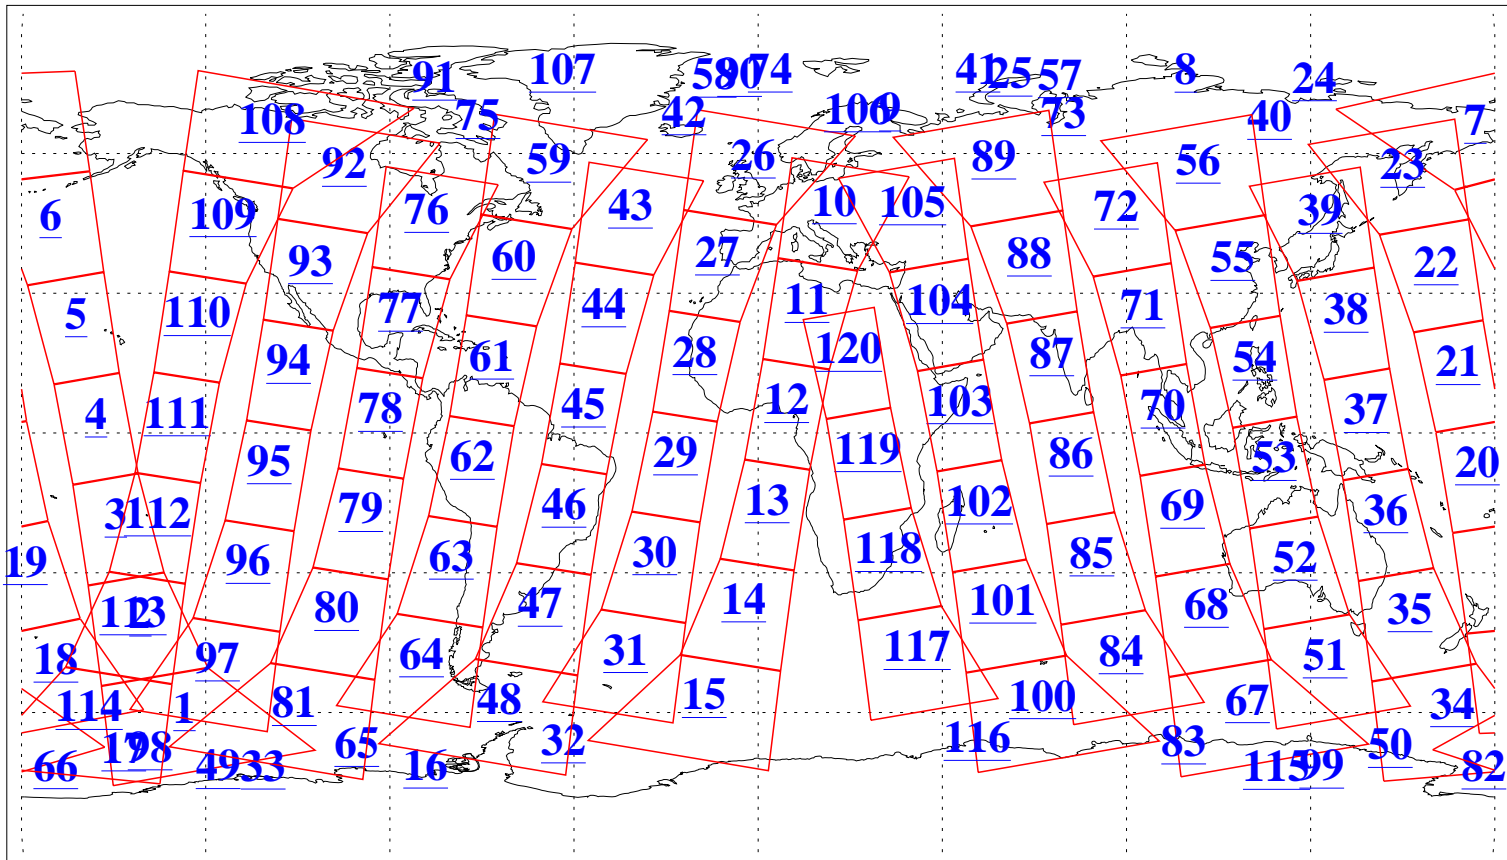

L1B Availability  
 AMSU Granules: 239  
 HSB Granules: 0  
 AIRS Granules: 239

14 Aug 2022  
 DoY 226  
 Aqua Day 7407  
 Granules: 1 to 120

Granules: 121 to 240

Legend: AMSU Available, *HSB Available*, *AIRS Available*

L1B Availability  
 AMSU Granules: 239  
 HSB Granules: 0  
 AIRS Granules: 239

14 Aug 2022  
 DoY 226  
 Aqua Day 7407

Ascending Granules

Descending Granules

Legend: AMSU Available, *HSB Available*, *AIRS Available*

L1B Availability  
 AMSU Granules: 239  
 HSB Granules: 0  
 AIRS Granules: 239

14 Aug 2022  
 DoY 226  
 Aqua Day 7407

Northern Hemisphere Granules

Southern Hemisphere Granules

Legend: AMSU Available, HSB Available, **AIRS Available**