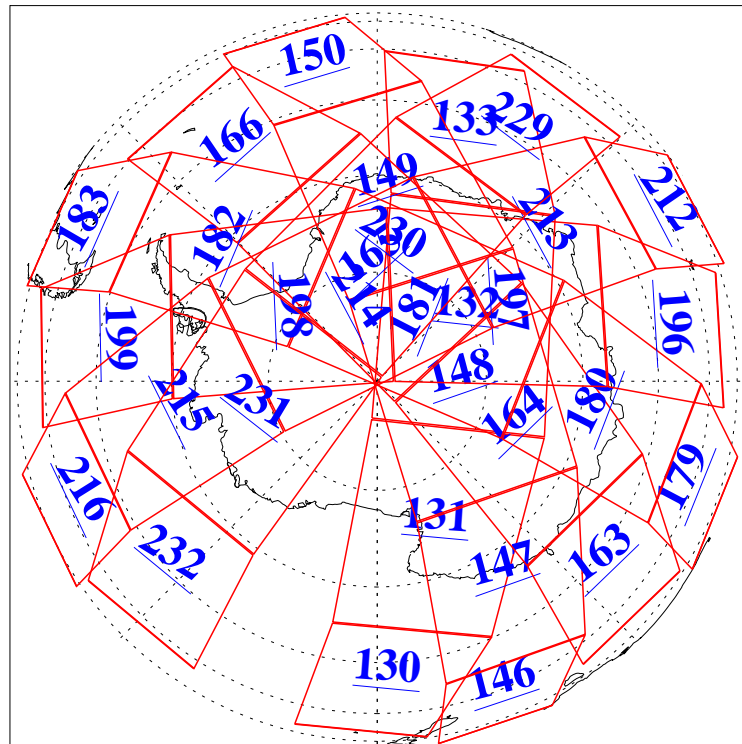

L1B Availability  
 AMSU Granules: 239  
 HSB Granules: 0  
 AIRS Granules: 239

14 Aug 2022  
 DoY 226  
 Aqua Day 7407

Ascending Granules

Descending Granules

Legend: AMSU Available, *HSB Available*, *AIRS Available*

L1B Availability  
 AMSU Granules: 239  
 HSB Granules: 0  
 AIRS Granules: 239

14 Aug 2022  
 DoY 226  
 Aqua Day 7407

Northern Hemisphere Granules

Southern Hemisphere Granules

Legend: AMSU Available, HSB Available, **AIRS Available**