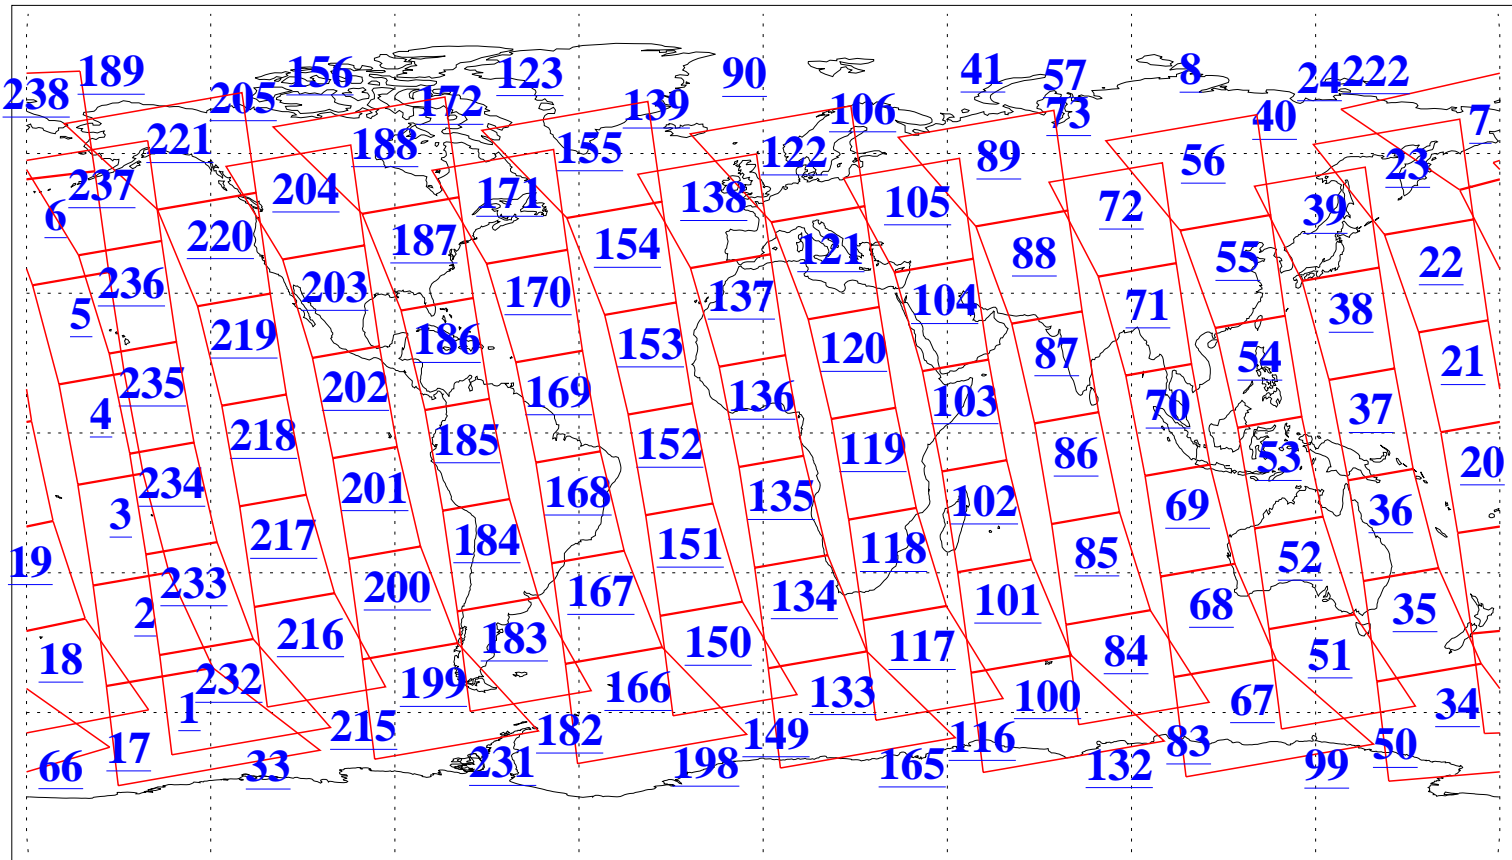

L1B Availability  
 AMSU Granules: 239  
 HSB Granules: 0  
 AIRS Granules: 239

14 Aug 2022  
 DoY 226  
 Aqua Day 7407  
 Granules: 1 to 120

Granules: 121 to 240

Legend: AMSU Available, *HSB Available*, *AIRS Available*

L1B Availability  
 AMSU Granules: 239  
 HSB Granules: 0  
 AIRS Granules: 239

14 Aug 2022  
 DoY 226  
 Aqua Day 7407

Ascending Granules

Descending Granules

Legend: AMSU Available, *HSB Available*, *AIRS Available*

L1B Availability  
 AMSU Granules: 239  
 HSB Granules: 0  
 AIRS Granules: 239

14 Aug 2022  
 DoY 226  
 Aqua Day 7407

Northern Hemisphere Granules

Southern Hemisphere Granules

Legend: AMSU Available, HSB Available, **AIRS Available**