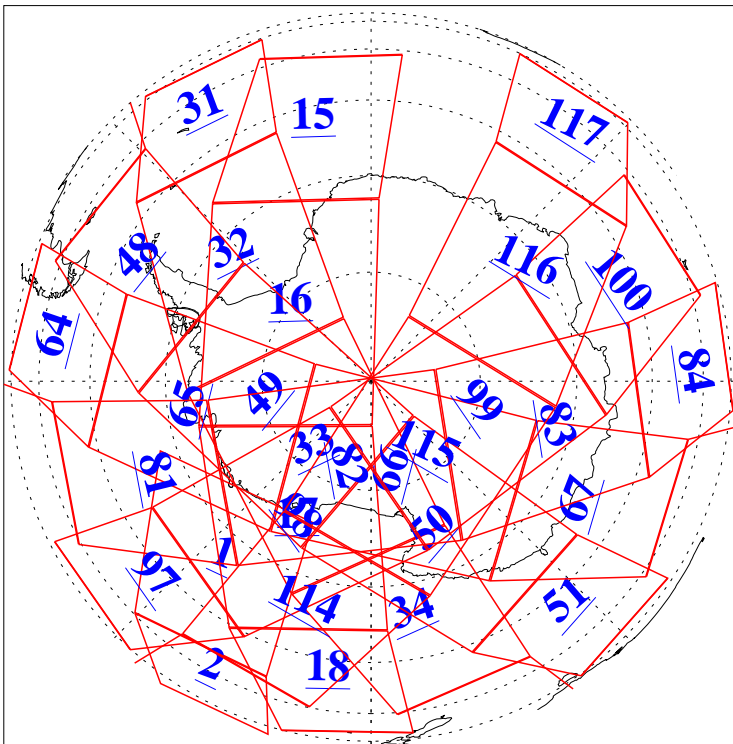

L1B Availability  
 AMSU Granules: 239  
 HSB Granules: 0  
 AIRS Granules: 239

14 Aug 2022  
 DoY 226  
 Aqua Day 7407  
 Granules: 1 to 120

Granules: 121 to 240

Legend: AMSU Available, *HSB Available*, *AIRS Available*

L1B Availability  
 AMSU Granules: 239  
 HSB Granules: 0  
 AIRS Granules: 239

14 Aug 2022  
 DoY 226  
 Aqua Day 7407

Ascending Granules

Descending Granules

Legend: AMSU Available, *HSB Available*, *AIRS Available*

L1B Availability  
 AMSU Granules: 239  
 HSB Granules: 0  
 AIRS Granules: 239

14 Aug 2022  
 DoY 226  
 Aqua Day 7407

Northern Hemisphere Granules

Southern Hemisphere Granules

Legend: AMSU Available, HSB Available, **AIRS Available**