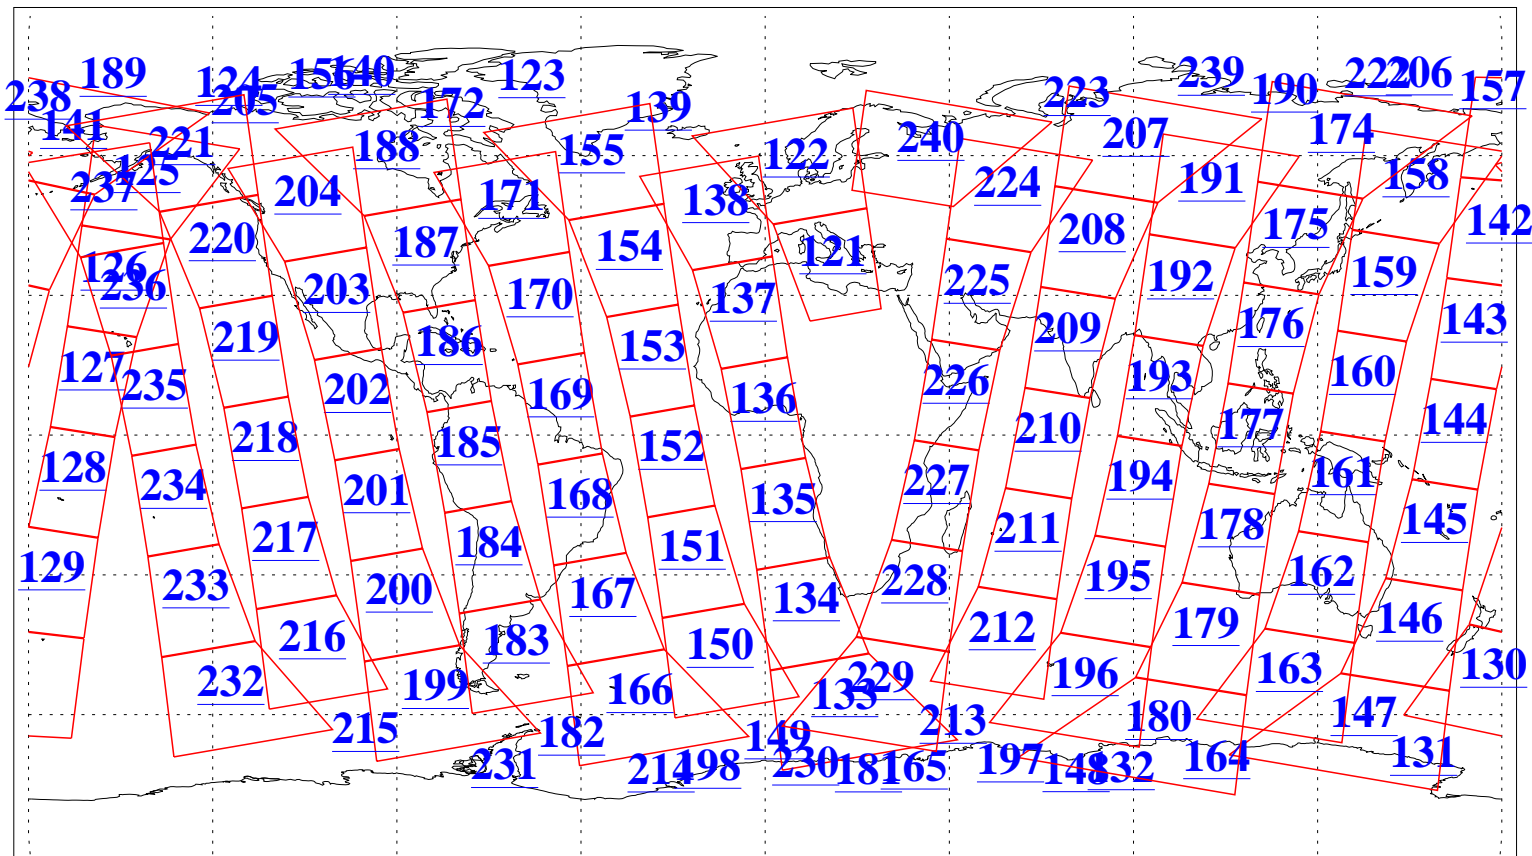

L1B Availability  
 AMSU Granules: 239  
 HSB Granules: 0  
 AIRS Granules: 239

14 Aug 2022  
 DoY 226  
 Aqua Day 7407  
 Granules: 1 to 120

Granules: 121 to 240

Legend: AMSU Available, *HSB Available*, *AIRS Available*

L1B Availability  
 AMSU Granules: 239  
 HSB Granules: 0  
 AIRS Granules: 239

14 Aug 2022  
 DoY 226  
 Aqua Day 7407

Ascending Granules

Descending Granules

Legend: AMSU Available, *HSB Available*, *AIRS Available*

L1B Availability  
 AMSU Granules: 239  
 HSB Granules: 0  
 AIRS Granules: 239

14 Aug 2022  
 DoY 226  
 Aqua Day 7407

Northern Hemisphere Granules

Southern Hemisphere Granules

Legend: AMSU Available, HSB Available, **AIRS Available**