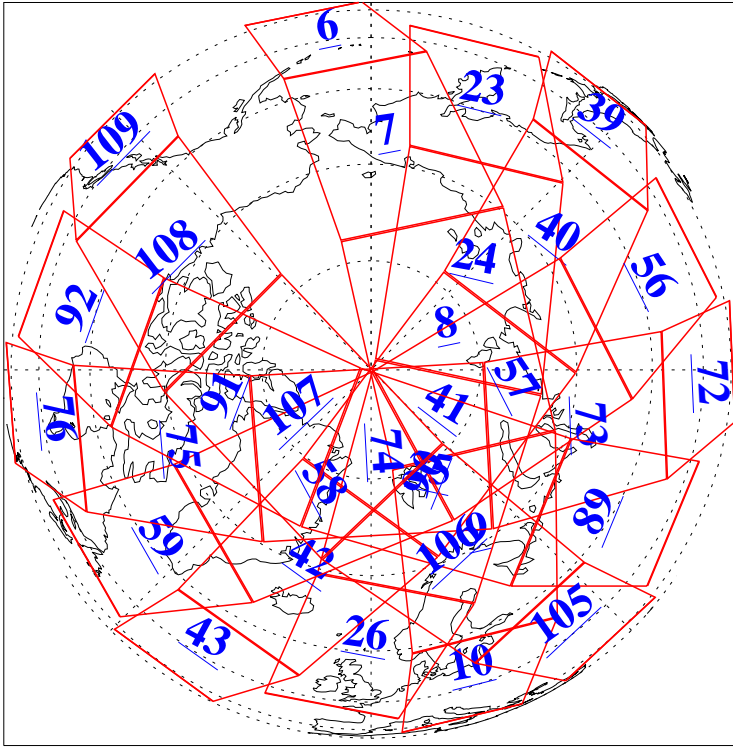

L1B Availability  
 AMSU Granules: 239  
 HSB Granules: 0  
 AIRS Granules: 239

14 Aug 2022  
 DoY 226  
 Aqua Day 7407  
 Granules: 1 to 120

Granules: 121 to 240

Legend: AMSU Available, *HSB Available*, *AIRS Available*

L1B Availability  
 AMSU Granules: 239  
 HSB Granules: 0  
 AIRS Granules: 239

14 Aug 2022  
 DoY 226  
 Aqua Day 7407

Ascending Granules

Descending Granules

Legend: AMSU Available, *HSB Available*, *AIRS Available*

L1B Availability  
 AMSU Granules: 239  
 HSB Granules: 0  
 AIRS Granules: 239

14 Aug 2022  
 DoY 226  
 Aqua Day 7407

Northern Hemisphere Granules

Southern Hemisphere Granules

Legend: AMSU Available, HSB Available, **AIRS Available**