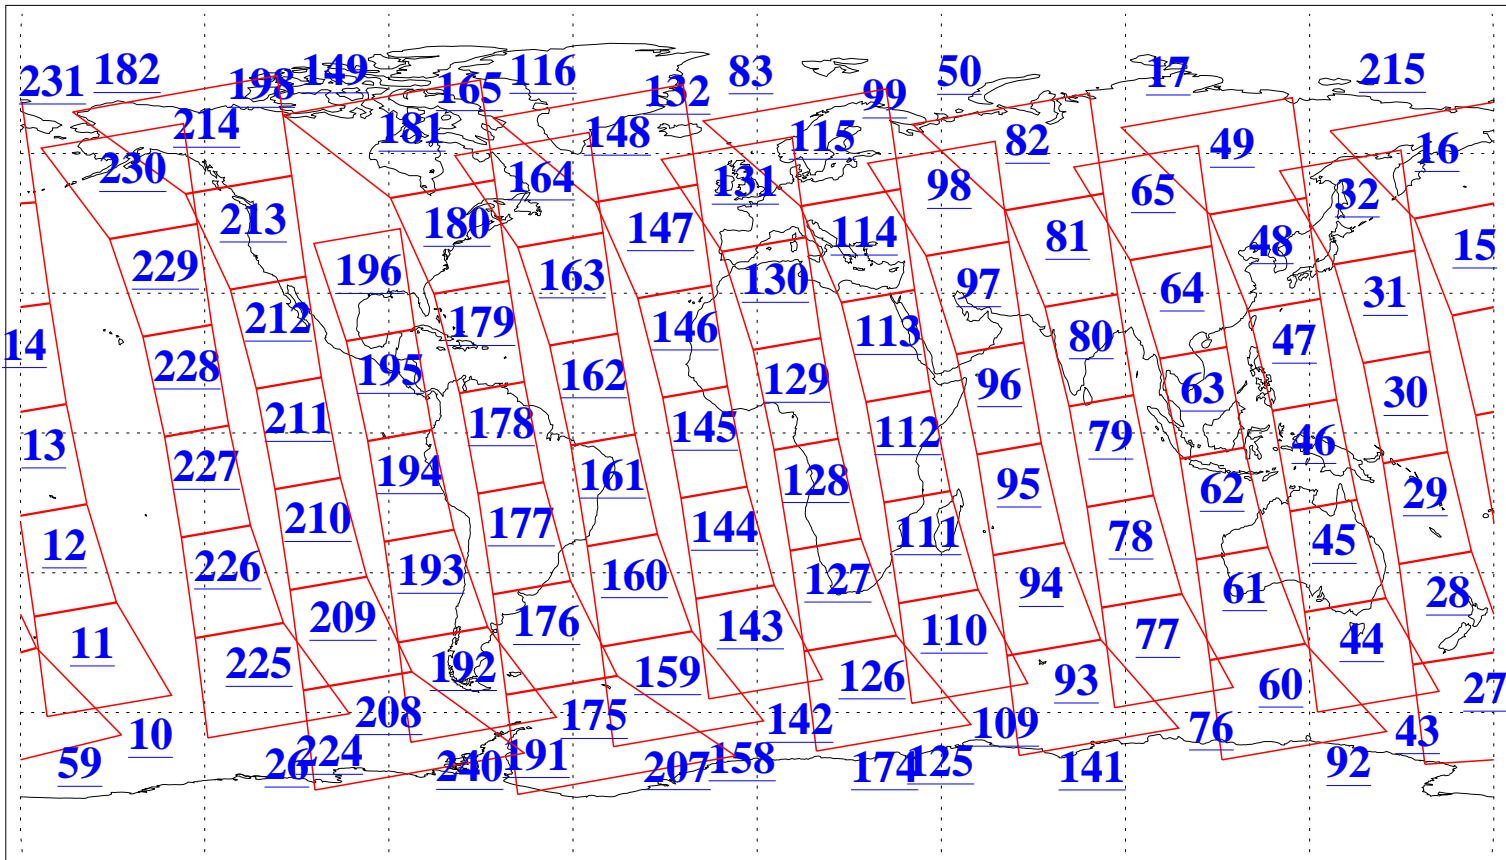

L1B Availability  
 AMSU Granules: 237  
 HSB Granules: 0  
 AIRS Granules: 237

13 Aug 2022  
 DoY 225  
 Aqua Day 7406  
 Granules: 1 to 120

Granules: 121 to 240

Legend: AMSU Available, HSB Available, AIRS Available

L1B Availability  
 AMSU Granules: 237  
 HSB Granules: 0  
 AIRS Granules: 237

13 Aug 2022  
 DoY 225  
 Aqua Day 7406

Ascending Granules

Descending Granules

Legend: AMSU Available, HSB Available, AIRS Available