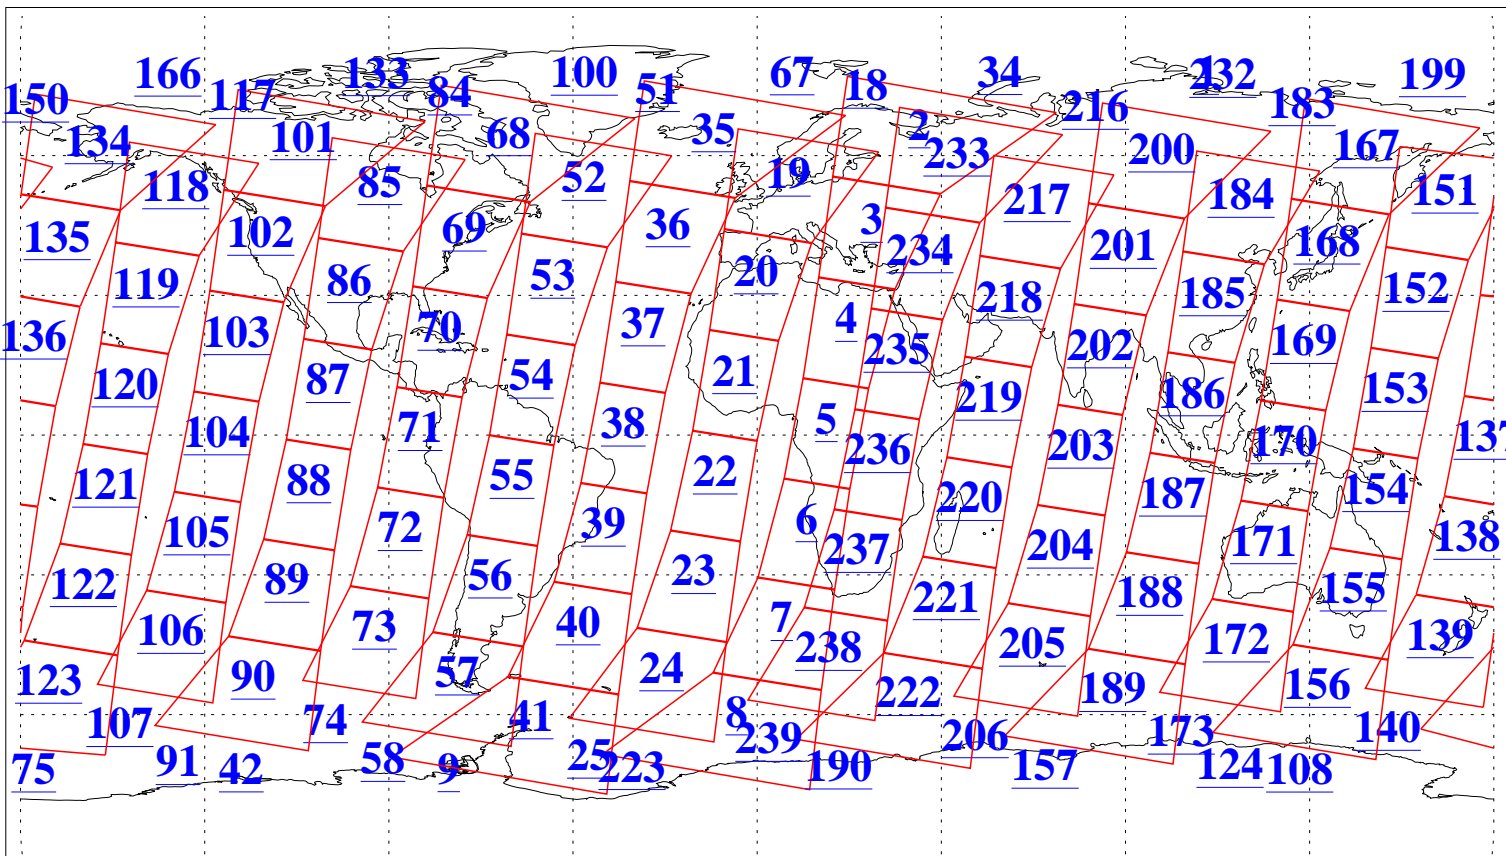

L1B Availability  
 AMSU Granules: 237  
 HSB Granules: 0  
 AIRS Granules: 237

13 Aug 2022  
 DoY 225  
 Aqua Day 7406  
 Granules: 1 to 120

Granules: 121 to 240

Legend: AMSU Available, HSB Available, AIRS Available

L1B Availability  
 AMSU Granules: 237  
 HSB Granules: 0  
 AIRS Granules: 237

13 Aug 2022  
 DoY 225  
 Aqua Day 7406

Ascending Granules

Descending Granules

Legend: AMSU Available, HSB Available, AIRS Available

L1B Availability  
 AMSU Granules: 237  
 HSB Granules: 0  
 AIRS Granules: 237

13 Aug 2022  
 DoY 225  
 Aqua Day 7406

Northern Hemisphere Granules

Southern Hemisphere Granules

Legend: AMSU Available, HSB Available, **AIRS Available**