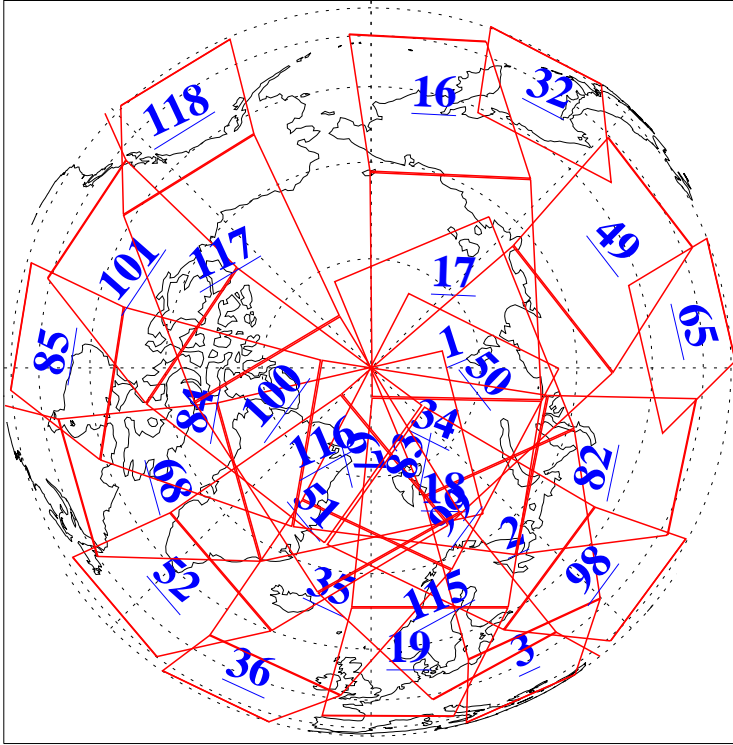

L1B Availability  
 AMSU Granules: 237  
 HSB Granules: 0  
 AIRS Granules: 237

13 Aug 2022  
 DoY 225  
 Aqua Day 7406  
 Granules: 1 to 120

Granules: 121 to 240

Legend: AMSU Available, HSB Available, AIRS Available

L1B Availability  
 AMSU Granules: 237  
 HSB Granules: 0  
 AIRS Granules: 237

13 Aug 2022  
 DoY 225  
 Aqua Day 7406

Ascending Granules

Descending Granules

Legend: AMSU Available, HSB Available, AIRS Available

L1B Availability  
 AMSU Granules: 237  
 HSB Granules: 0  
 AIRS Granules: 237

13 Aug 2022  
 DoY 225  
 Aqua Day 7406

Northern Hemisphere Granules

Southern Hemisphere Granules

Legend: AMSU Available, HSB Available, **AIRS Available**