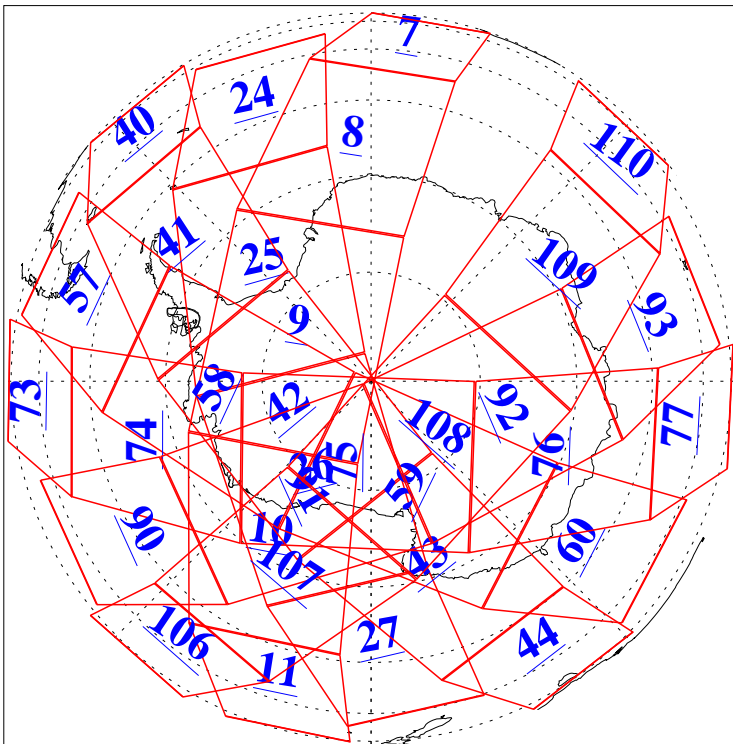

L1B Availability  
 AMSU Granules: 237  
 HSB Granules: 0  
 AIRS Granules: 237

13 Aug 2022  
 DoY 225  
 Aqua Day 7406

Ascending Granules

Descending Granules

Legend: AMSU Available, HSB Available, AIRS Available

L1B Availability  
 AMSU Granules: 237  
 HSB Granules: 0  
 AIRS Granules: 237

13 Aug 2022  
 DoY 225  
 Aqua Day 7406

Northern Hemisphere Granules

Southern Hemisphere Granules

Legend: AMSU Available, HSB Available, **AIRS Available**