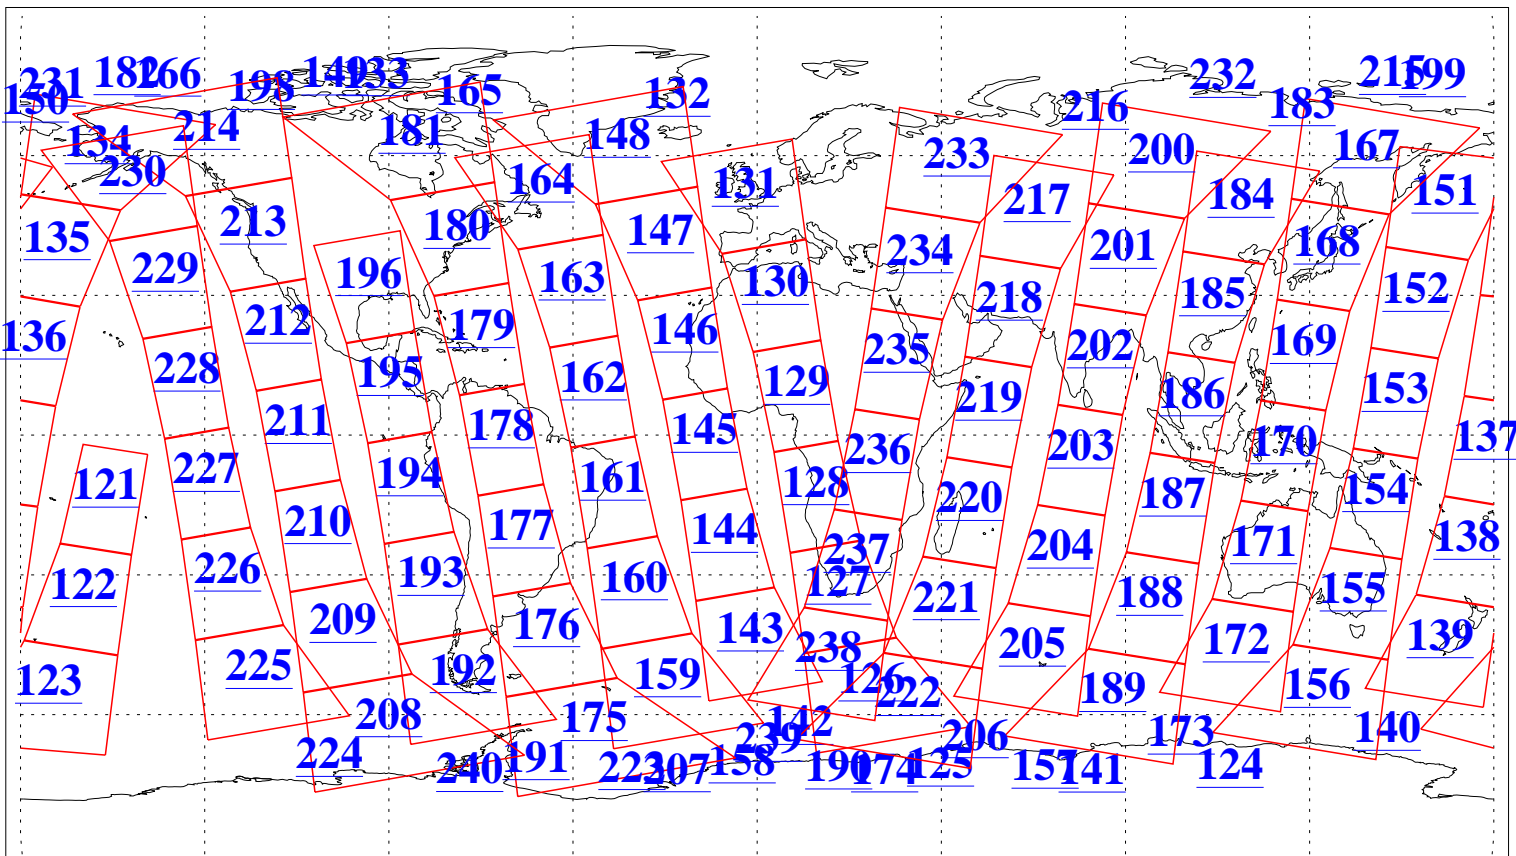

L1B Availability  
 AMSU Granules: 237  
 HSB Granules: 0  
 AIRS Granules: 237

13 Aug 2022  
 DoY 225  
 Aqua Day 7406  
 Granules: 1 to 120

Granules: 121 to 240

Legend: AMSU Available, HSB Available, AIRS Available

L1B Availability  
 AMSU Granules: 237  
 HSB Granules: 0  
 AIRS Granules: 237

13 Aug 2022  
 DoY 225  
 Aqua Day 7406

Ascending Granules

Descending Granules

Legend: AMSU Available, HSB Available, AIRS Available

L1B Availability  
 AMSU Granules: 237  
 HSB Granules: 0  
 AIRS Granules: 237

13 Aug 2022  
 DoY 225  
 Aqua Day 7406

Northern Hemisphere Granules

Southern Hemisphere Granules

Legend: AMSU Available, HSB Available, **AIRS Available**