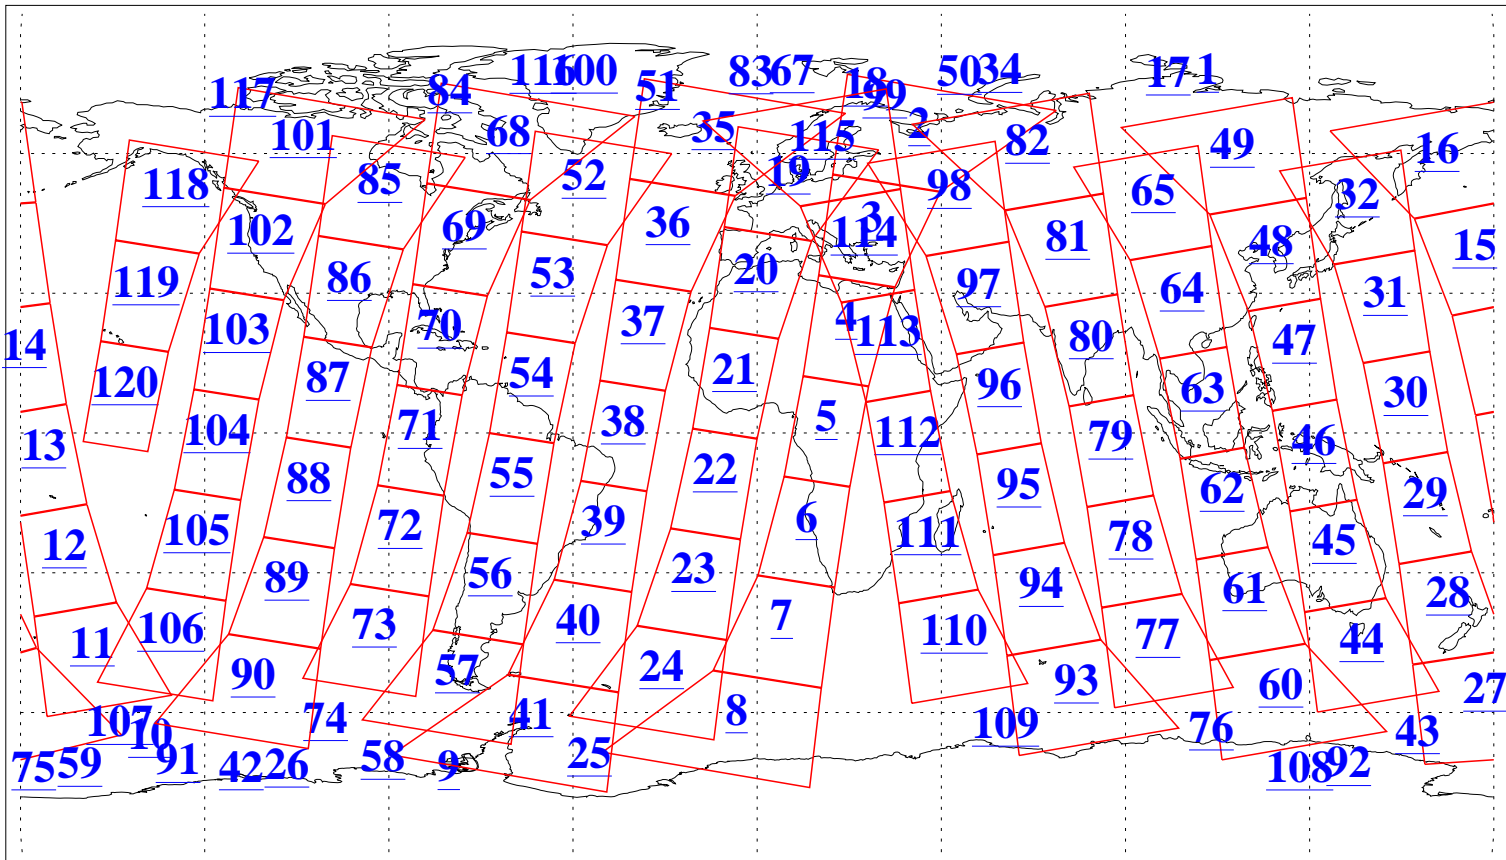

L1B Availability  
 AMSU Granules: 237  
 HSB Granules: 0  
 AIRS Granules: 237

13 Aug 2022  
 DoY 225  
 Aqua Day 7406  
 Granules: 1 to 120

Granules: 121 to 240

Legend: AMSU Available, HSB Available, AIRS Available

L1B Availability  
 AMSU Granules: 237  
 HSB Granules: 0  
 AIRS Granules: 237

13 Aug 2022  
 DoY 225  
 Aqua Day 7406

Ascending Granules

Descending Granules

Legend: AMSU Available, HSB Available, AIRS Available

L1B Availability  
 AMSU Granules: 237  
 HSB Granules: 0  
 AIRS Granules: 237

13 Aug 2022  
 DoY 225  
 Aqua Day 7406

Northern Hemisphere Granules

Southern Hemisphere Granules

Legend: AMSU Available, HSB Available, **AIRS Available**