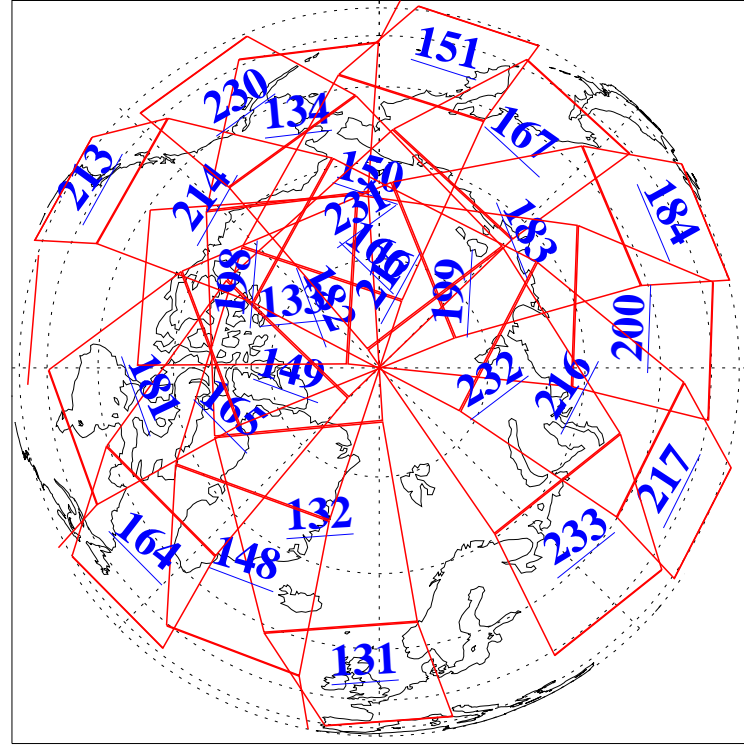

L1B Availability  
 AMSU Granules: 237  
 HSB Granules: 0  
 AIRS Granules: 237

13 Aug 2022  
 DoY 225  
 Aqua Day 7406

Ascending Granules

Descending Granules

Legend: AMSU Available, HSB Available, AIRS Available

L1B Availability  
 AMSU Granules: 237  
 HSB Granules: 0  
 AIRS Granules: 237

13 Aug 2022  
 DoY 225  
 Aqua Day 7406

Northern Hemisphere Granules

Southern Hemisphere Granules

Legend: AMSU Available, HSB Available, **AIRS Available**