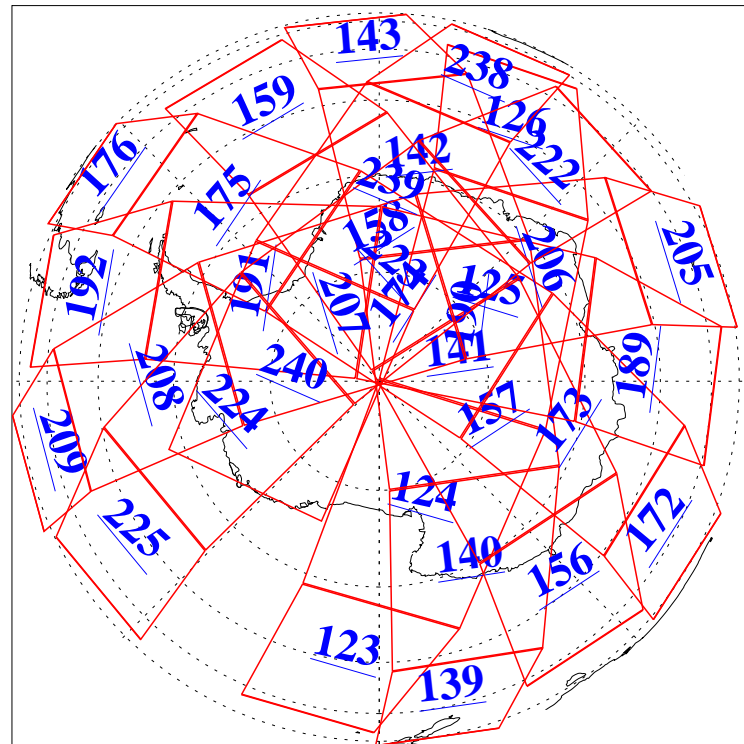

L1B Availability  
 AMSU Granules: 237  
 HSB Granules: 0  
 AIRS Granules: 237

13 Aug 2022  
 DoY 225  
 Aqua Day 7406  
 Granules: 1 to 120

Granules: 121 to 240

Legend: AMSU Available, HSB Available, AIRS Available

L1B Availability  
 AMSU Granules: 237  
 HSB Granules: 0  
 AIRS Granules: 237

13 Aug 2022  
 DoY 225  
 Aqua Day 7406

Ascending Granules

Descending Granules

Legend: AMSU Available, HSB Available, AIRS Available

L1B Availability  
 AMSU Granules: 237  
 HSB Granules: 0  
 AIRS Granules: 237

13 Aug 2022  
 DoY 225  
 Aqua Day 7406

Northern Hemisphere Granules

Southern Hemisphere Granules

Legend: AMSU Available, HSB Available, **AIRS Available**