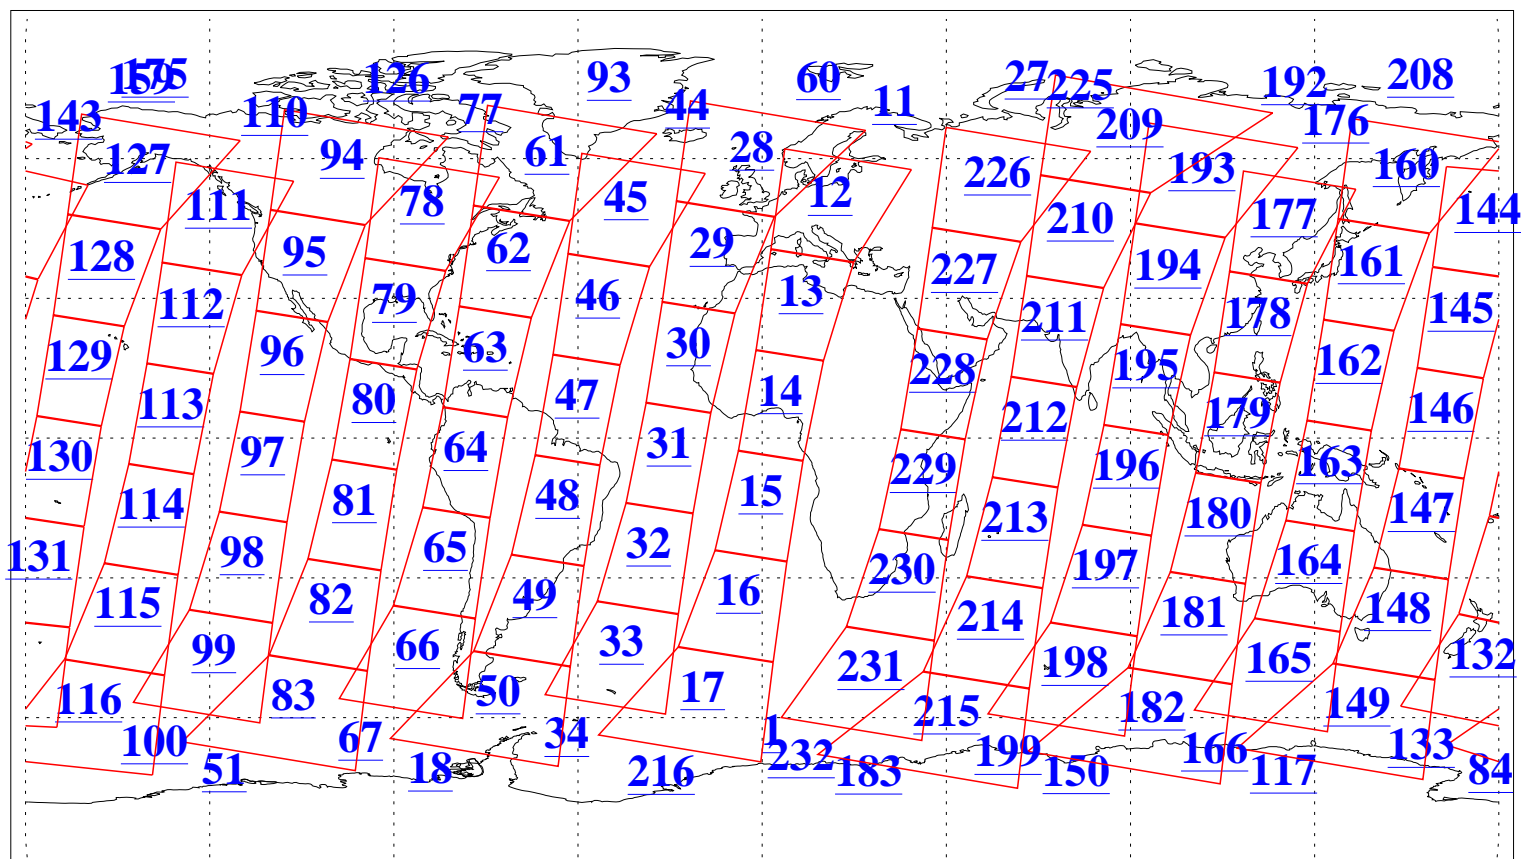

L1B Availability
AMSU Granules: 238
HSB Granules: 0
AIRS Granules: 239

12 Aug 2022
DoY 224
Aqua Day 7405
Granules: 1 to 120

Granules: 121 to 240

Legend: AMSU Available, *HSB Available*, *AIRS Available*

L1B Availability
 AMSU Granules: 238
 HSB Granules: 0
 AIRS Granules: 239

12 Aug 2022
 DoY 224
 Aqua Day 7405

Ascending Granules

Descending Granules

Legend: AMSU Available, HSB Available, AIRS Available

L1B Availability
 AMSU Granules: 238
 HSB Granules: 0
 AIRS Granules: 239

12 Aug 2022
 DoY 224
 Aqua Day 7405

Northern Hemisphere Granules

Southern Hemisphere Granules

Legend: AMSU Available, HSB Available, AIRS Available