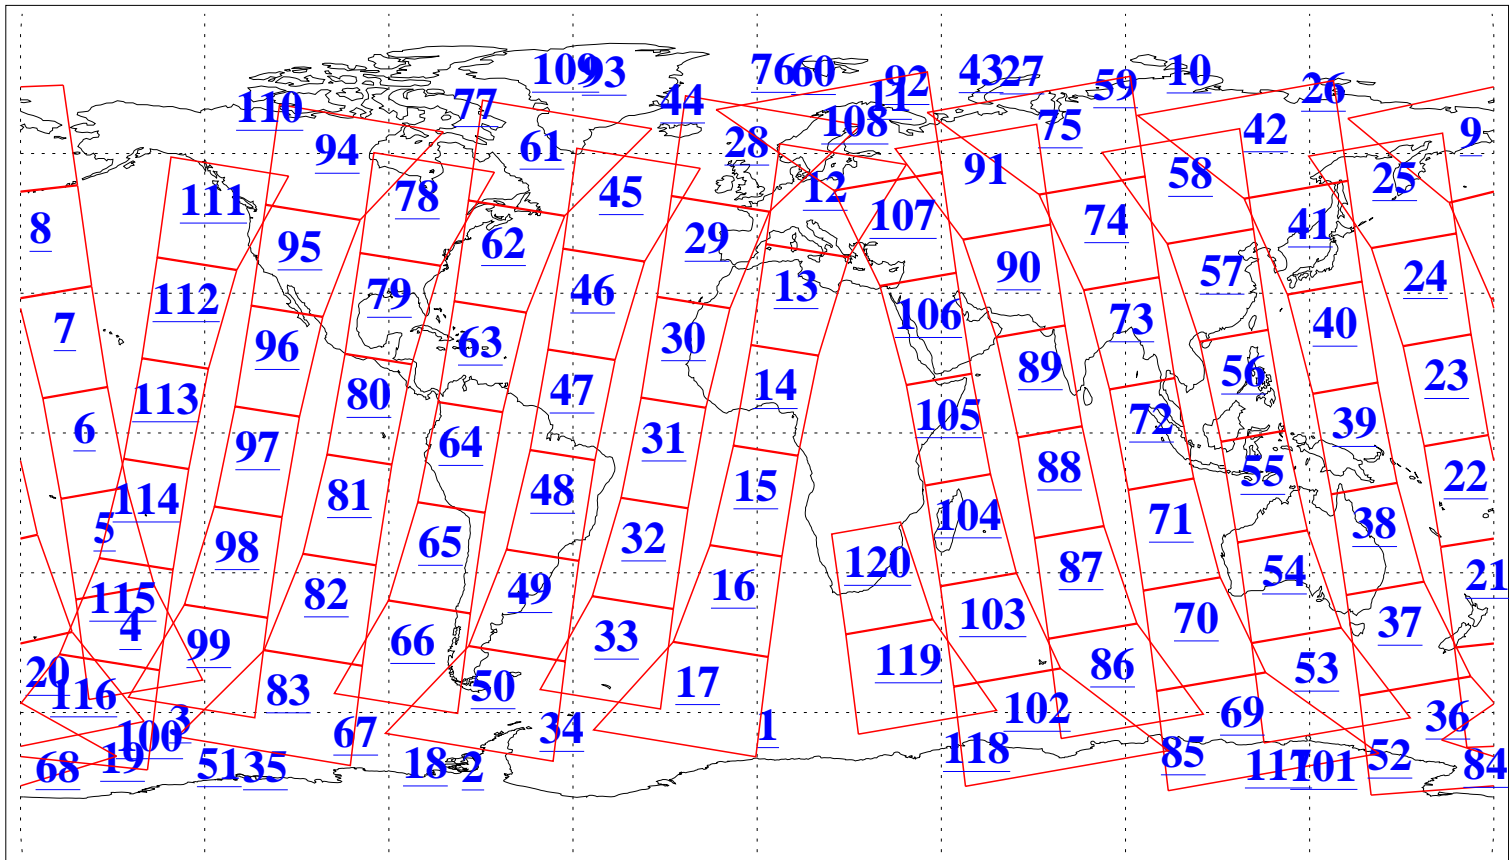

L1B Availability
AMSU Granules: 238
HSB Granules: 0
AIRS Granules: 239

12 Aug 2022
DoY 224
Aqua Day 7405
Granules: 1 to 120

Granules: 121 to 240

Legend: AMSU Available, *HSB Available*, *AIRS Available*

L1B Availability
 AMSU Granules: 238
 HSB Granules: 0
 AIRS Granules: 239

12 Aug 2022
 DoY 224
 Aqua Day 7405

Ascending Granules

Descending Granules

Legend: AMSU Available, HSB Available, AIRS Available

L1B Availability
 AMSU Granules: 238
 HSB Granules: 0
 AIRS Granules: 239

12 Aug 2022
 DoY 224
 Aqua Day 7405

Northern Hemisphere Granules

Southern Hemisphere Granules

Legend: AMSU Available, HSB Available, AIRS Available