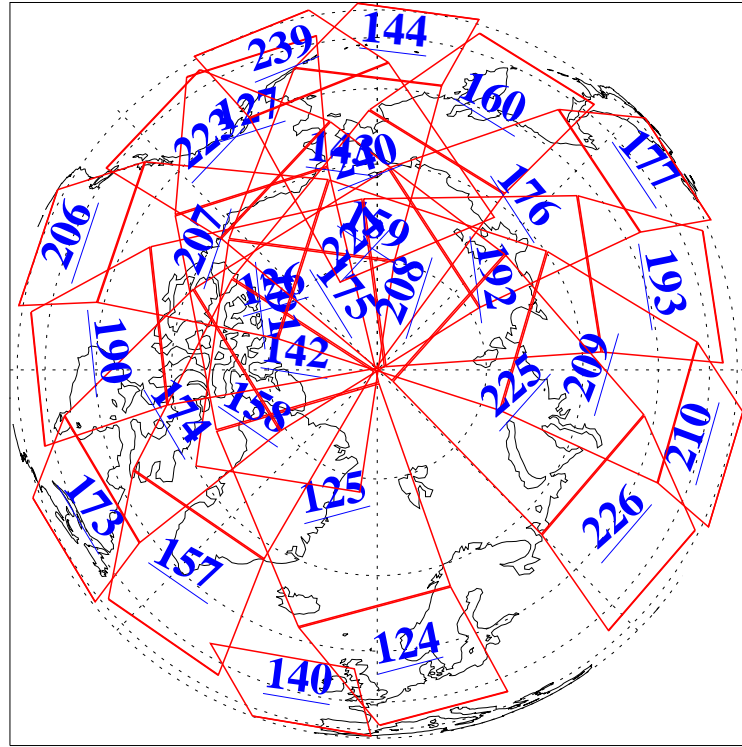

12 Aug 2022
 DoY 224
 Aqua Day 7405

Ascending Granules

Descending Granules

Legend: AMSU Available, HSB Available, AIRS Available

L1B Availability
 AMSU Granules: 238
 HSB Granules: 0
 AIRS Granules: 239

12 Aug 2022
 DoY 224
 Aqua Day 7405

Northern Hemisphere Granules

Southern Hemisphere Granules

Legend: AMSU Available, HSB Available, AIRS Available