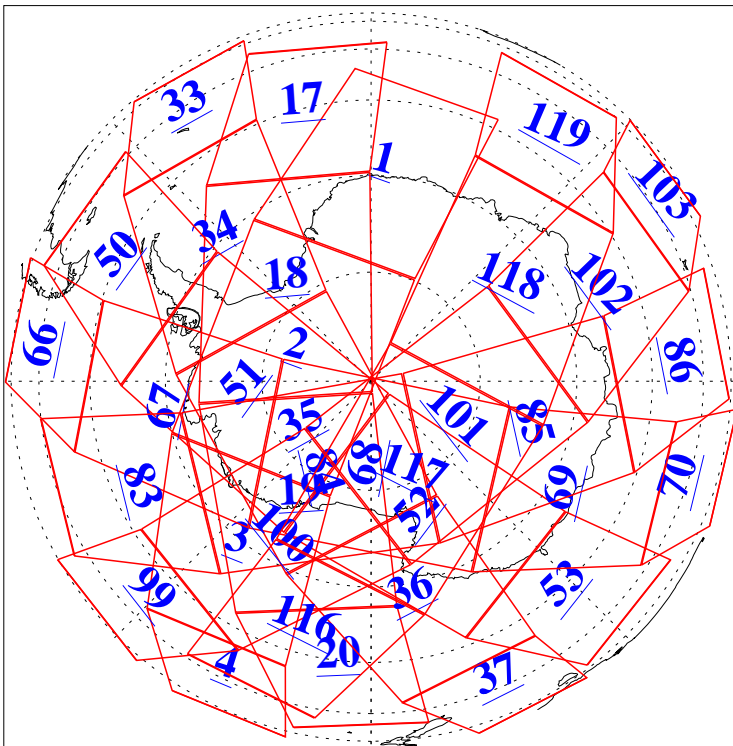

L1B Availability
AMSU Granules: 238
HSB Granules: 0
AIRS Granules: 239

12 Aug 2022
DoY 224
Aqua Day 7405
Granules: 1 to 120

Granules: 121 to 240

Legend: AMSU Available, *HSB Available*, *AIRS Available*

L1B Availability
 AMSU Granules: 238
 HSB Granules: 0
 AIRS Granules: 239

12 Aug 2022
 DoY 224
 Aqua Day 7405

Ascending Granules

Descending Granules

Legend: AMSU Available, HSB Available, AIRS Available

L1B Availability
 AMSU Granules: 238
 HSB Granules: 0
 AIRS Granules: 239

12 Aug 2022
 DoY 224
 Aqua Day 7405

Northern Hemisphere Granules

Southern Hemisphere Granules

Legend: AMSU Available, HSB Available, AIRS Available