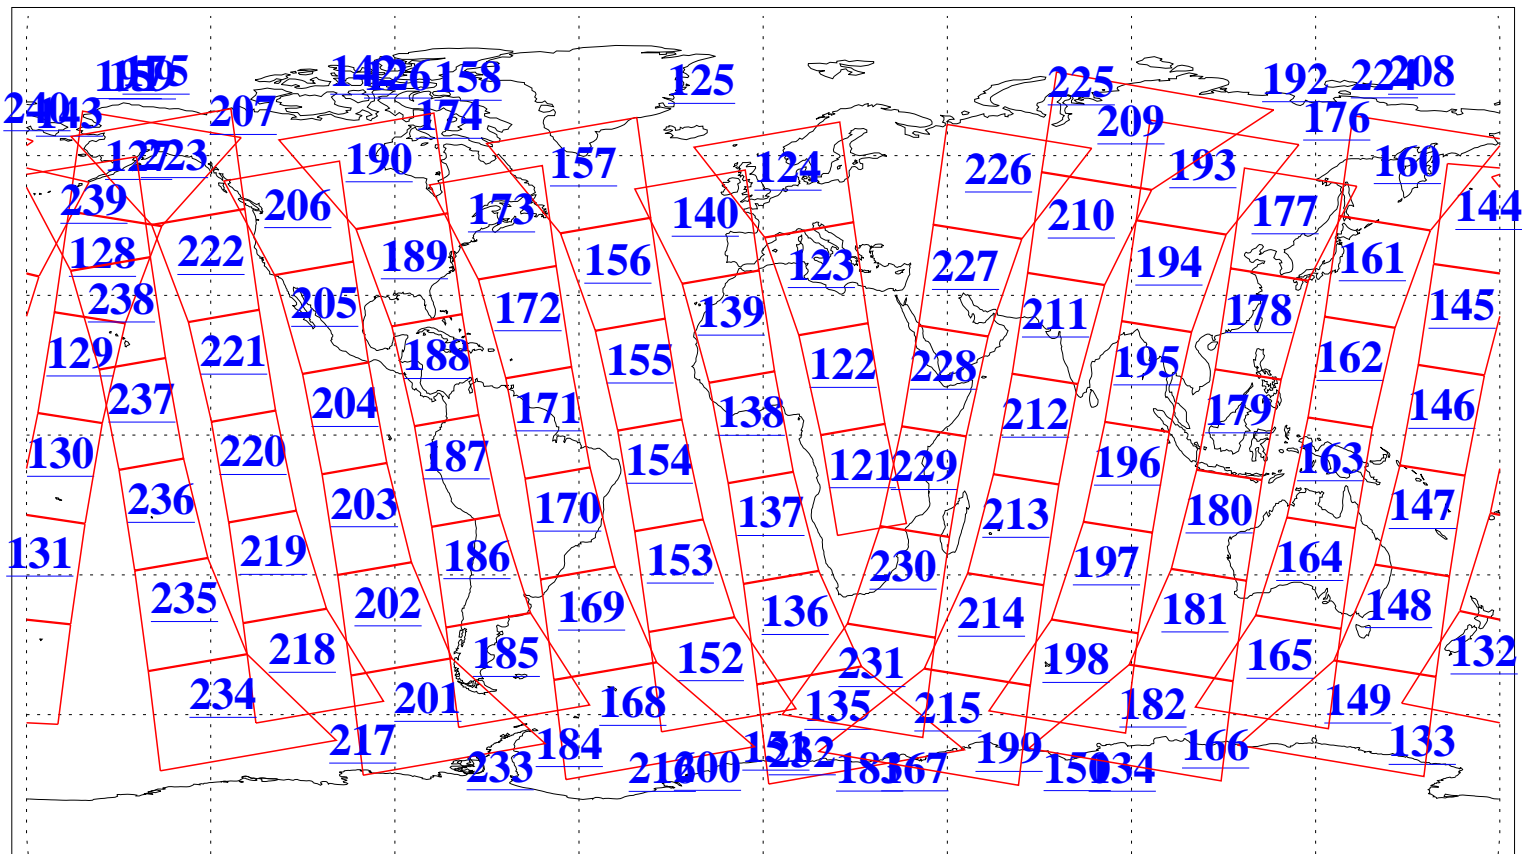

L1B Availability
AMSU Granules: 238
HSB Granules: 0
AIRS Granules: 239

12 Aug 2022
DoY 224
Aqua Day 7405
Granules: 1 to 120

Granules: 121 to 240

Legend: AMSU Available, *HSB Available*, *AIRS Available*

L1B Availability
 AMSU Granules: 238
 HSB Granules: 0
 AIRS Granules: 239

12 Aug 2022
 DoY 224
 Aqua Day 7405

Ascending Granules

Descending Granules

Legend: AMSU Available, HSB Available, AIRS Available

L1B Availability
 AMSU Granules: 238
 HSB Granules: 0
 AIRS Granules: 239

12 Aug 2022
 DoY 224
 Aqua Day 7405

Northern Hemisphere Granules

Southern Hemisphere Granules

Legend: AMSU Available, HSB Available, AIRS Available