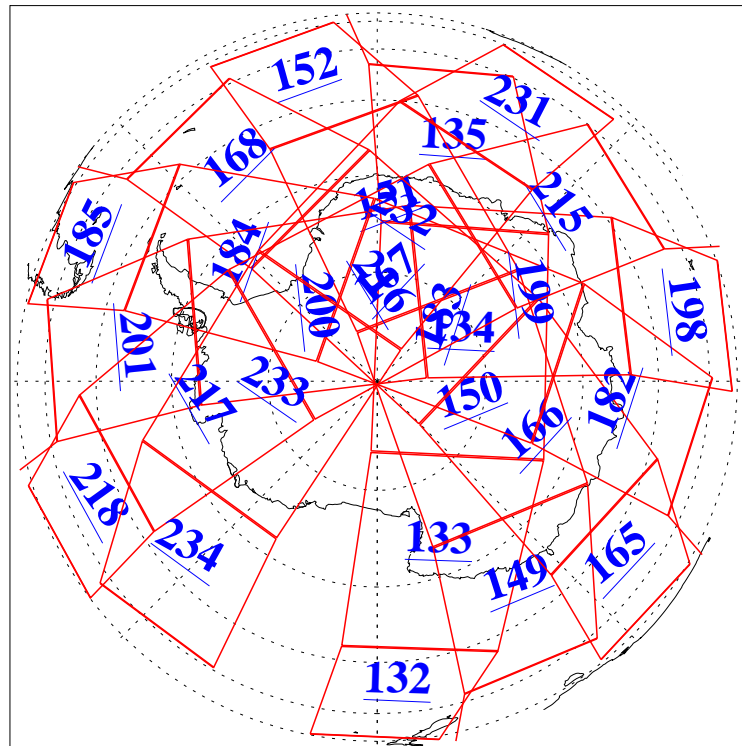

12 Aug 2022
 DoY 224
 Aqua Day 7405

Ascending Granules

Descending Granules

Legend: AMSU Available, HSB Available, AIRS Available

L1B Availability
 AMSU Granules: 238
 HSB Granules: 0
 AIRS Granules: 239

12 Aug 2022
 DoY 224
 Aqua Day 7405

Northern Hemisphere Granules

Southern Hemisphere Granules

Legend: AMSU Available, HSB Available, AIRS Available