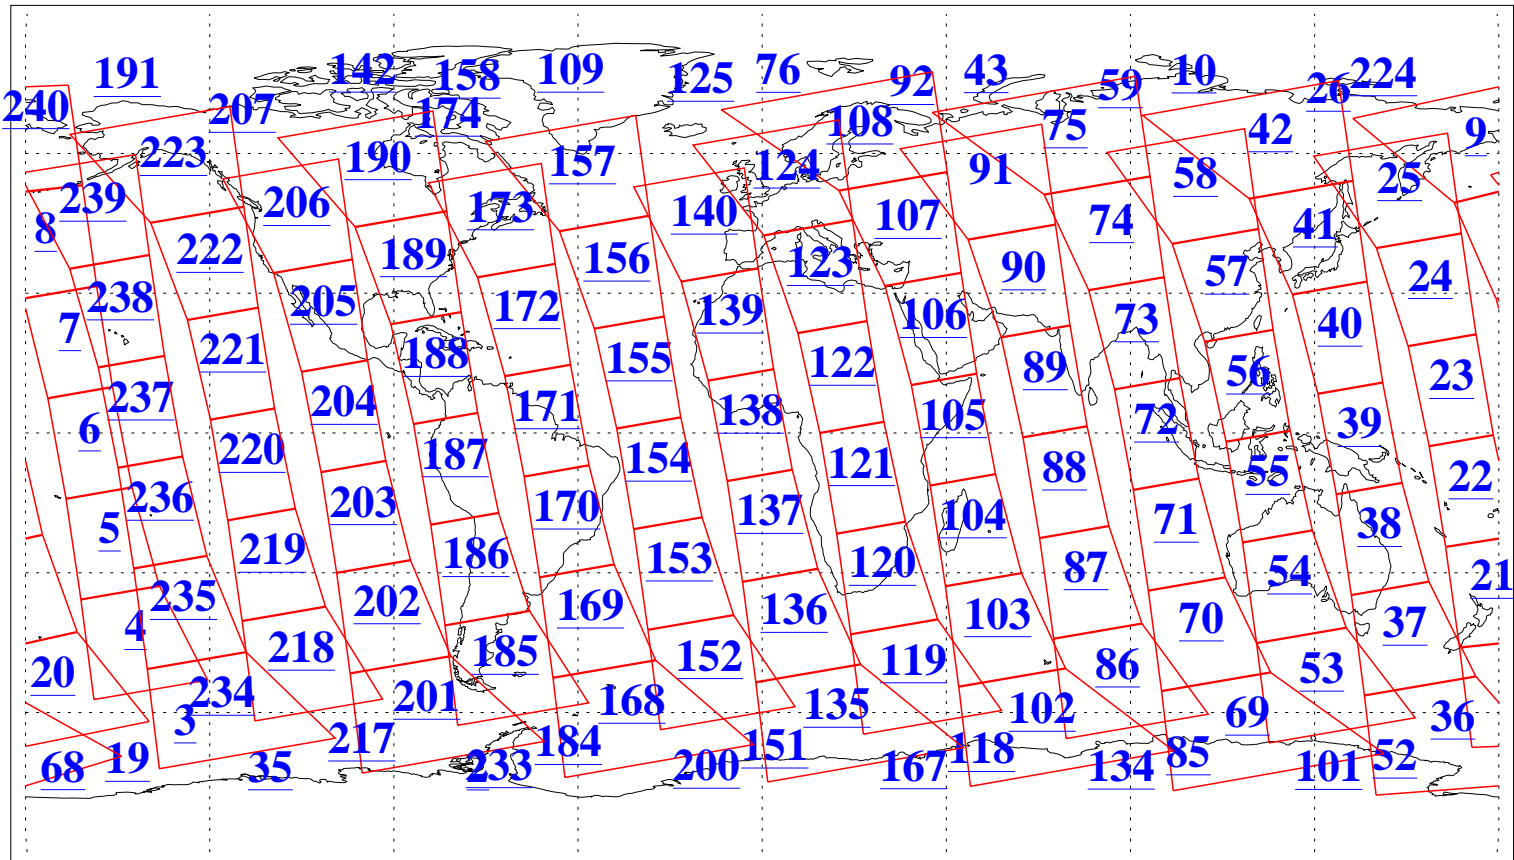

L1B Availability
AMSU Granules: 238
HSB Granules: 0
AIRS Granules: 239

12 Aug 2022
DoY 224
Aqua Day 7405
Granules: 1 to 120

Granules: 121 to 240

Legend: AMSU Available, *HSB Available*, *AIRS Available*

L1B Availability
 AMSU Granules: 238
 HSB Granules: 0
 AIRS Granules: 239

12 Aug 2022
 DoY 224
 Aqua Day 7405

Ascending Granules

Descending Granules

Legend: AMSU Available, HSB Available, AIRS Available

L1B Availability
 AMSU Granules: 238
 HSB Granules: 0
 AIRS Granules: 239

12 Aug 2022
 DoY 224
 Aqua Day 7405

Northern Hemisphere Granules

Southern Hemisphere Granules

Legend: AMSU Available, HSB Available, AIRS Available