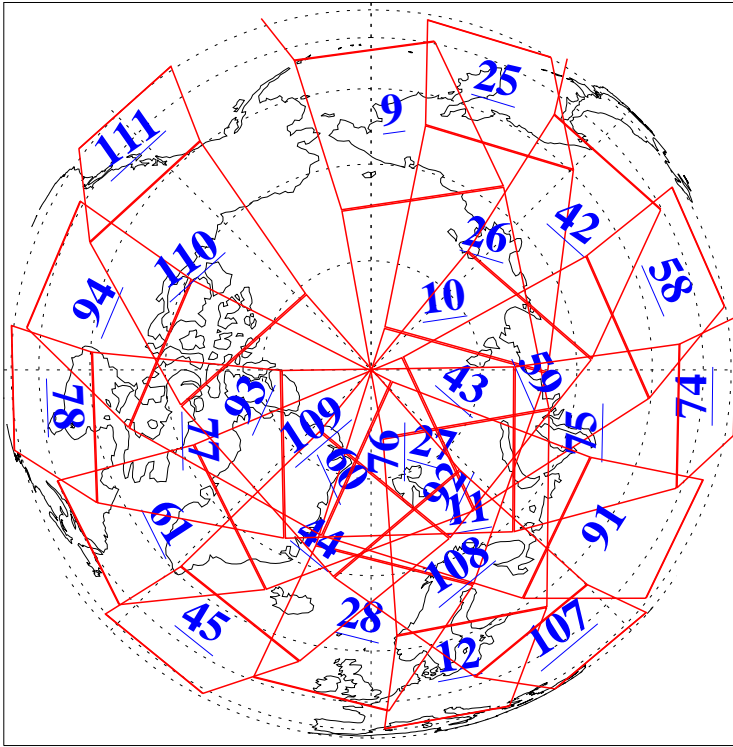

L1B Availability
AMSU Granules: 238
HSB Granules: 0
AIRS Granules: 239

12 Aug 2022
DoY 224
Aqua Day 7405
Granules: 1 to 120

Granules: 121 to 240

Legend: AMSU Available, *HSB Available*, *AIRS Available*

L1B Availability
 AMSU Granules: 238
 HSB Granules: 0
 AIRS Granules: 239

12 Aug 2022
 DoY 224
 Aqua Day 7405

Ascending Granules

Descending Granules

Legend: AMSU Available, HSB Available, AIRS Available

L1B Availability
 AMSU Granules: 238
 HSB Granules: 0
 AIRS Granules: 239

12 Aug 2022
 DoY 224
 Aqua Day 7405

Northern Hemisphere Granules

Southern Hemisphere Granules

Legend: AMSU Available, HSB Available, AIRS Available