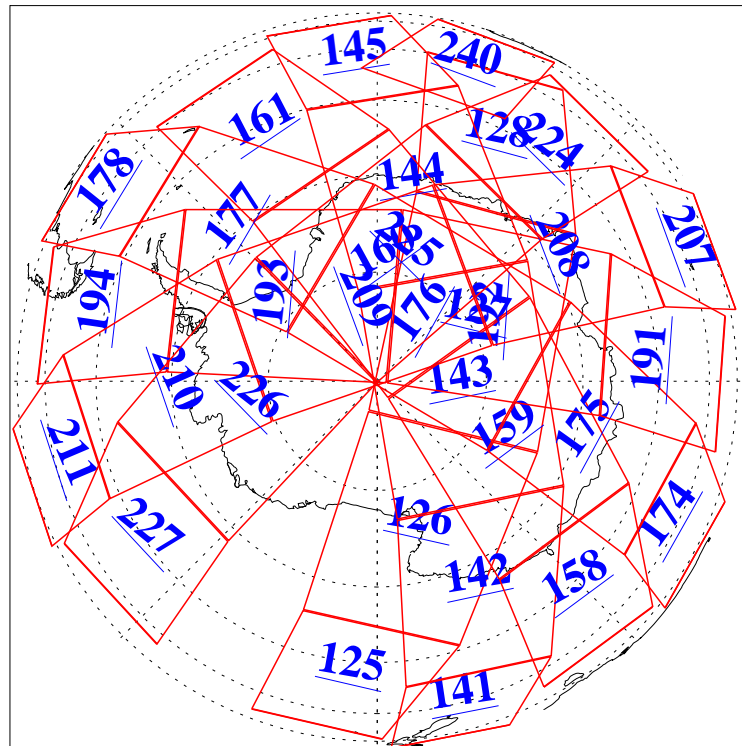

L1B Availability  
AMSU Granules: 240  
HSB Granules: 0  
AIRS Granules: 240

11 Aug 2022  
DoY 223  
Aqua Day 7404  
Granules: 1 to 120

Granules: 121 to 240

Legend: AMSU Available, HSB Available, AIRS Available

L1B Availability  
AMSU Granules: 240  
HSB Granules: 0  
AIRS Granules: 240

11 Aug 2022  
DoY 223  
Aqua Day 7404

Ascending Granules

Descending Granules

Legend: AMSU Available, HSB Available, AIRS Available

L1B Availability  
 AMSU Granules: 240  
 HSB Granules: 0  
 AIRS Granules: 240

11 Aug 2022  
 DoY 223  
 Aqua Day 7404

Northern Hemisphere Granules

Southern Hemisphere Granules

Legend: AMSU Available, ~~HSB Available~~, AIRS Available