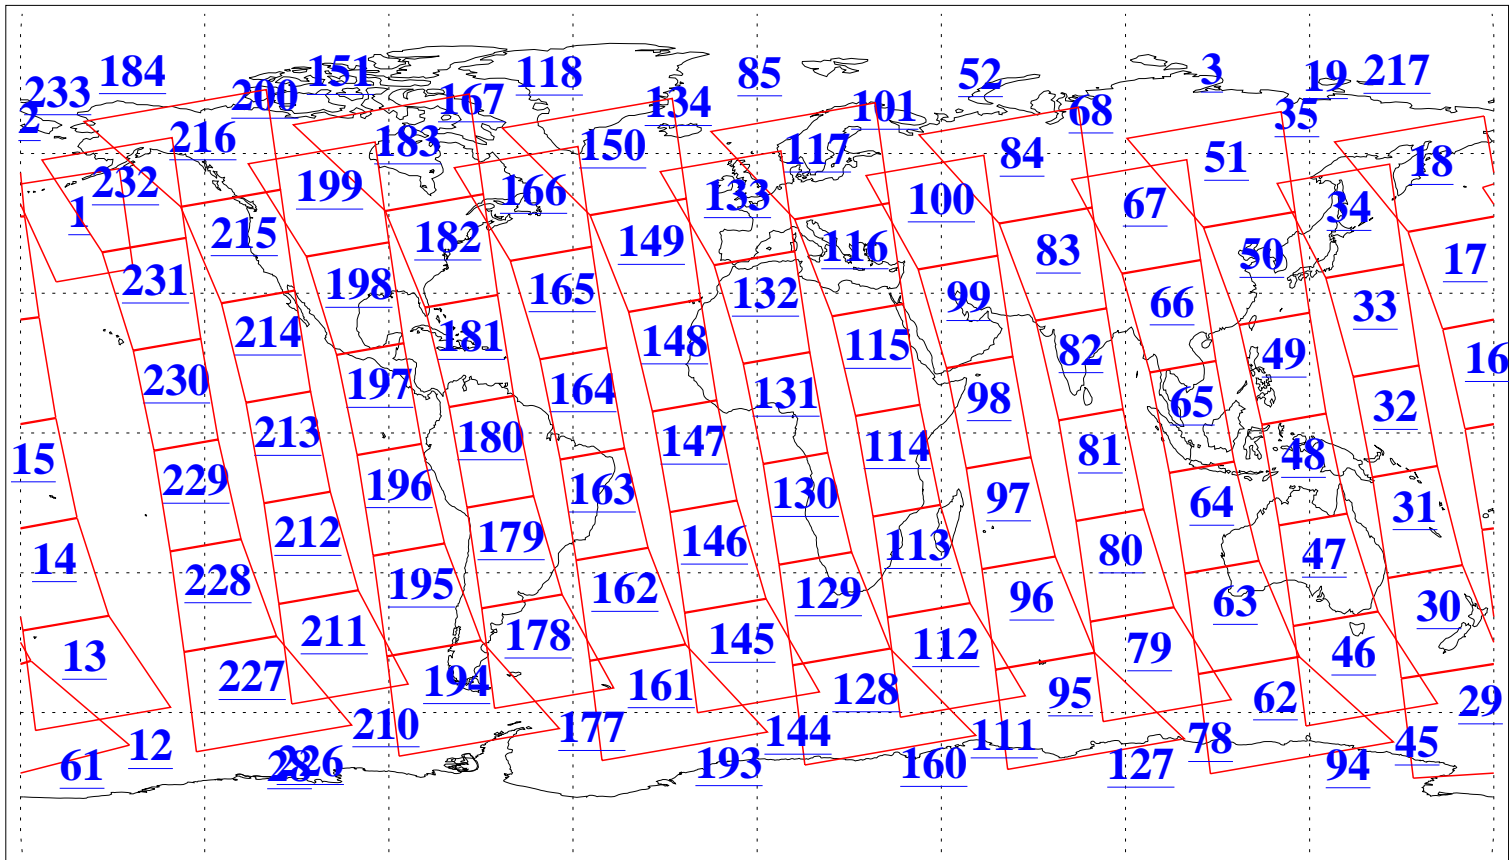

L1B Availability  
AMSU Granules: 240  
HSB Granules: 0  
AIRS Granules: 240

11 Aug 2022  
DoY 223  
Aqua Day 7404  
Granules: 1 to 120

Granules: 121 to 240

Legend: AMSU Available, HSB Available, AIRS Available

L1B Availability  
AMSU Granules: 240  
HSB Granules: 0  
AIRS Granules: 240

11 Aug 2022  
DoY 223  
Aqua Day 7404

Ascending Granules

Descending Granules

Legend: AMSU Available, HSB Available, AIRS Available

L1B Availability  
 AMSU Granules: 240  
 HSB Granules: 0  
 AIRS Granules: 240

11 Aug 2022  
 DoY 223  
 Aqua Day 7404

Northern Hemisphere Granules

Southern Hemisphere Granules

Legend: AMSU Available, ~~HSB Available~~, AIRS Available