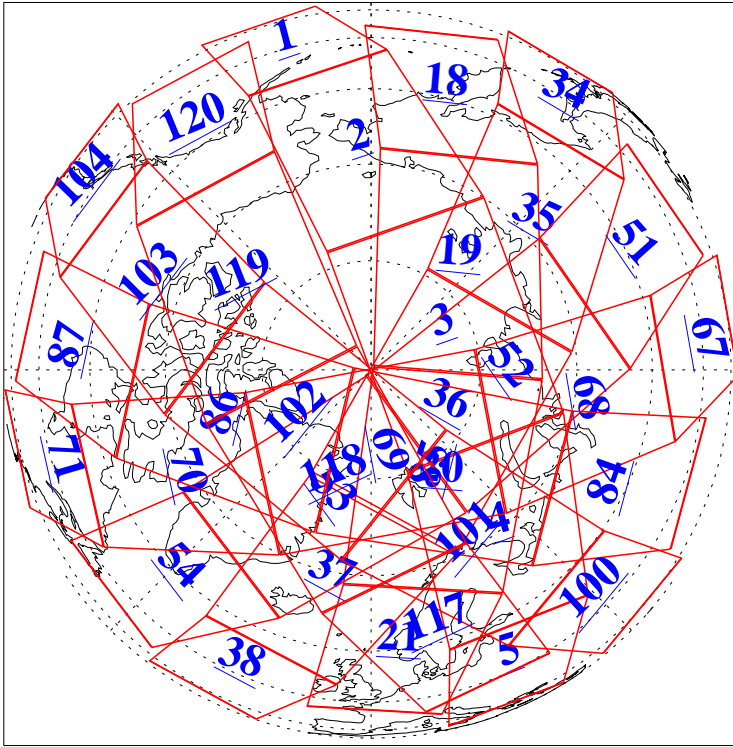

L1B Availability  
AMSU Granules: 240  
HSB Granules: 0  
AIRS Granules: 240

11 Aug 2022  
DoY 223  
Aqua Day 7404  
Granules: 1 to 120

Granules: 121 to 240

Legend: AMSU Available, HSB Available, AIRS Available

L1B Availability  
AMSU Granules: 240  
HSB Granules: 0  
AIRS Granules: 240

11 Aug 2022  
DoY 223  
Aqua Day 7404

Ascending Granules

Descending Granules

Legend: AMSU Available, HSB Available, AIRS Available

L1B Availability  
 AMSU Granules: 240  
 HSB Granules: 0  
 AIRS Granules: 240

11 Aug 2022  
 DoY 223  
 Aqua Day 7404

Northern Hemisphere Granules

Southern Hemisphere Granules

Legend: AMSU Available, ~~HSB Available~~, AIRS Available