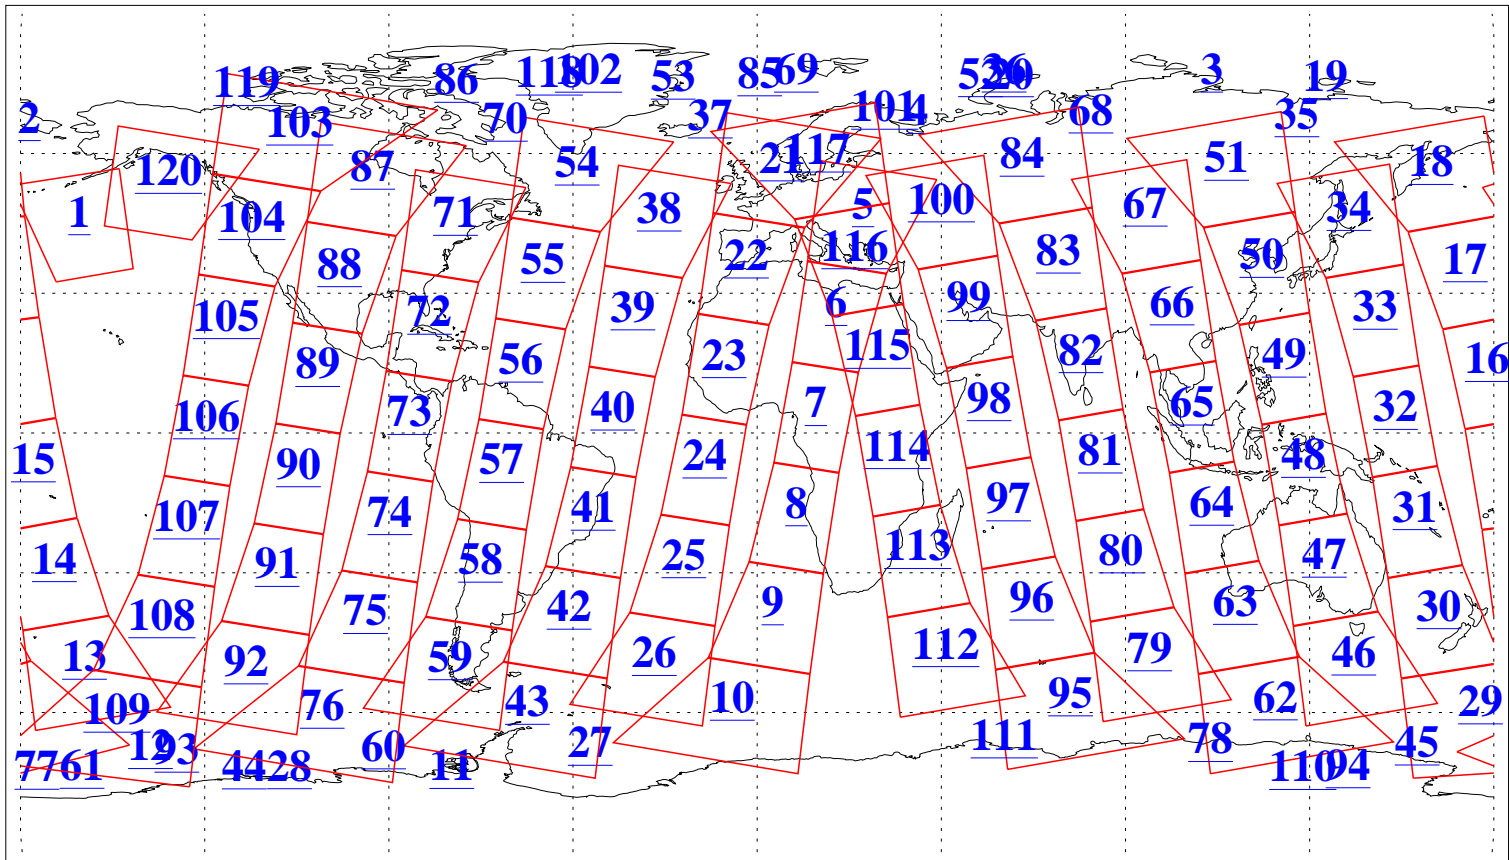

L1B Availability  
AMSU Granules: 240  
HSB Granules: 0  
AIRS Granules: 240

11 Aug 2022  
DoY 223  
Aqua Day 7404  
Granules: 1 to 120

Granules: 121 to 240

Legend: AMSU Available, HSB Available, AIRS Available

L1B Availability  
AMSU Granules: 240  
HSB Granules: 0  
AIRS Granules: 240

11 Aug 2022  
DoY 223  
Aqua Day 7404

Ascending Granules

Descending Granules

Legend: AMSU Available, HSB Available, AIRS Available

L1B Availability  
 AMSU Granules: 240  
 HSB Granules: 0  
 AIRS Granules: 240

11 Aug 2022  
 DoY 223  
 Aqua Day 7404

Northern Hemisphere Granules

Southern Hemisphere Granules

Legend: AMSU Available, ~~HSB Available~~, AIRS Available