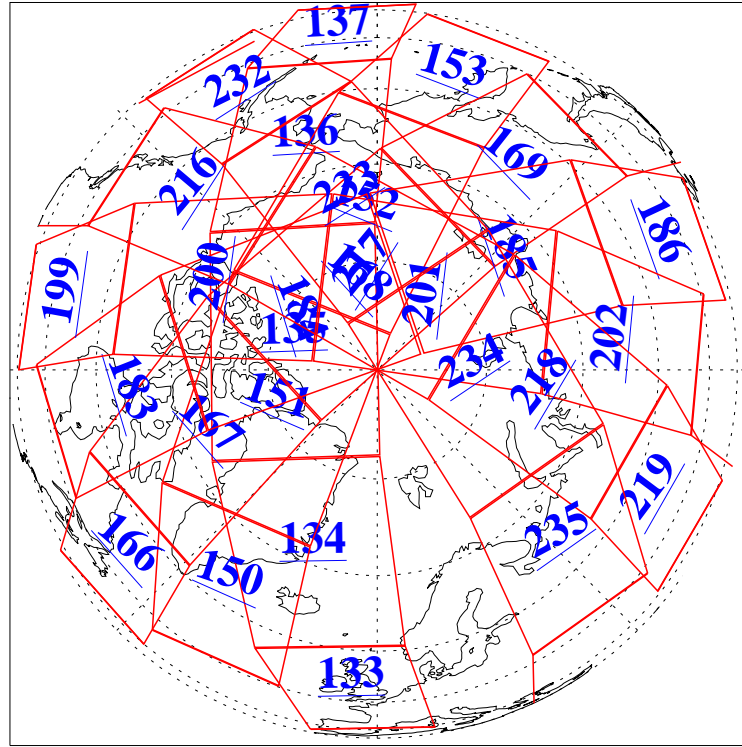

L1B Availability  
AMSU Granules: 240  
HSB Granules: 0  
AIRS Granules: 240

11 Aug 2022  
DoY 223  
Aqua Day 7404

Ascending Granules

Descending Granules

Legend: AMSU Available, HSB Available, AIRS Available

L1B Availability  
 AMSU Granules: 240  
 HSB Granules: 0  
 AIRS Granules: 240

11 Aug 2022  
 DoY 223  
 Aqua Day 7404

Northern Hemisphere Granules

Southern Hemisphere Granules

Legend: AMSU Available, ~~HSB Available~~, AIRS Available