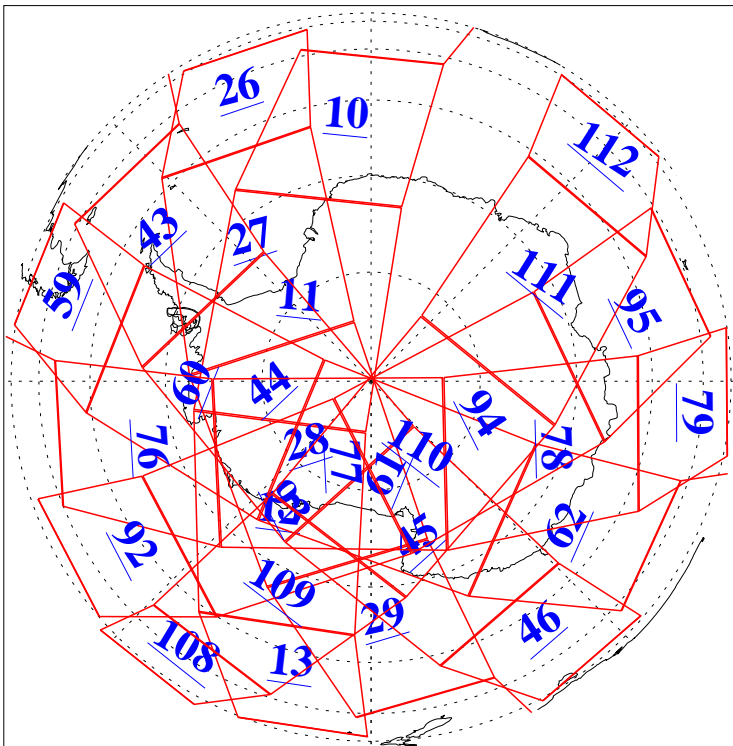

L1B Availability  
AMSU Granules: 240  
HSB Granules: 0  
AIRS Granules: 240

11 Aug 2022  
DoY 223  
Aqua Day 7404  
Granules: 1 to 120

Granules: 121 to 240

Legend: AMSU Available, HSB Available, AIRS Available

L1B Availability  
AMSU Granules: 240  
HSB Granules: 0  
AIRS Granules: 240

11 Aug 2022  
DoY 223  
Aqua Day 7404

Ascending Granules

Descending Granules

Legend: AMSU Available, HSB Available, AIRS Available

L1B Availability  
 AMSU Granules: 240  
 HSB Granules: 0  
 AIRS Granules: 240

11 Aug 2022  
 DoY 223  
 Aqua Day 7404

Northern Hemisphere Granules

Southern Hemisphere Granules

Legend: AMSU Available, ~~HSB Available~~, AIRS Available