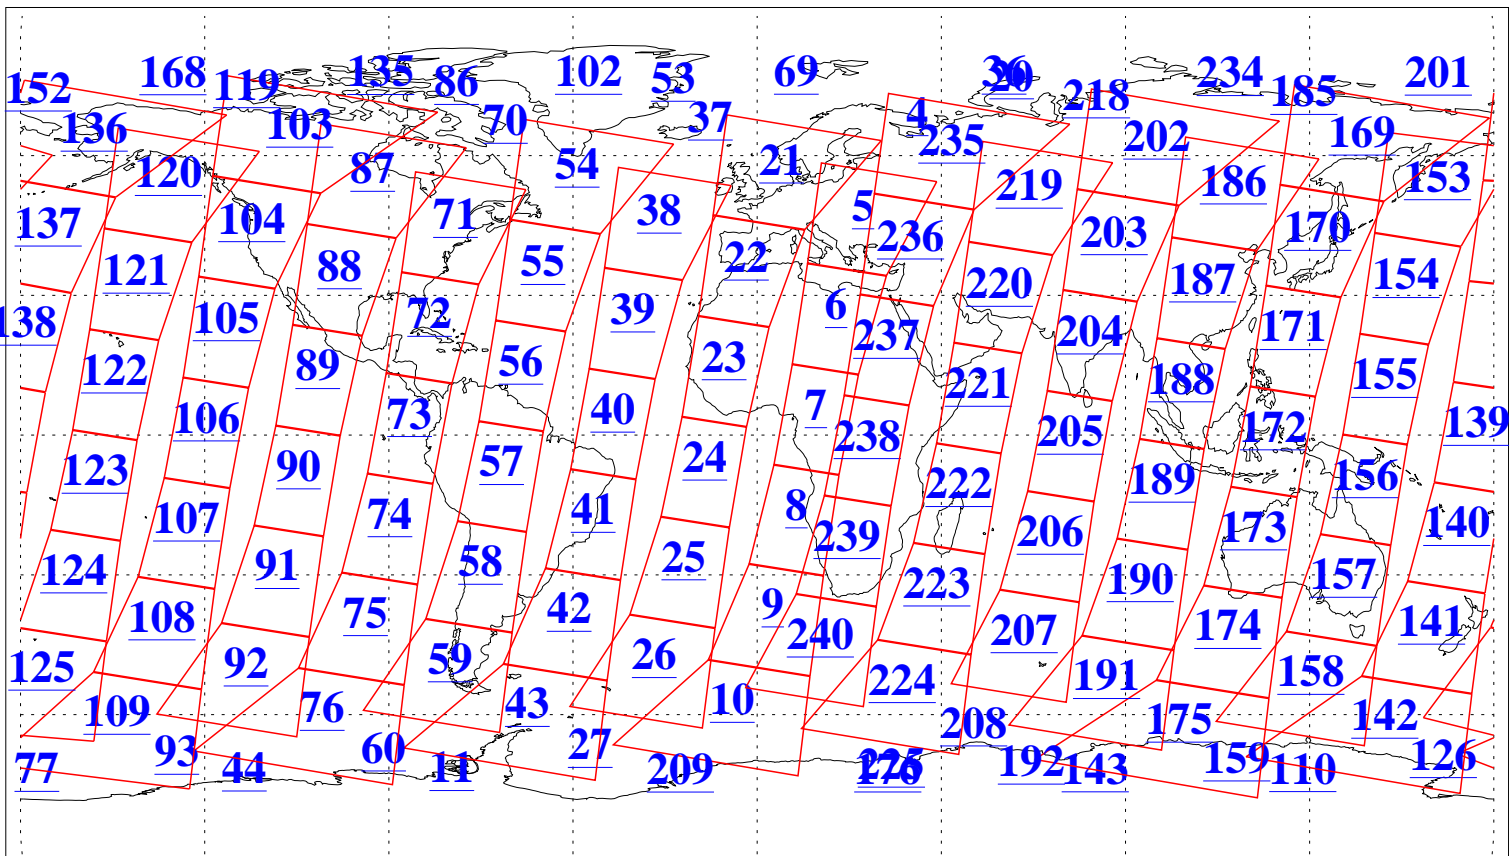

L1B Availability  
AMSU Granules: 240  
HSB Granules: 0  
AIRS Granules: 240

11 Aug 2022  
DoY 223  
Aqua Day 7404  
Granules: 1 to 120

Granules: 121 to 240

Legend: AMSU Available, HSB Available, AIRS Available

L1B Availability  
AMSU Granules: 240  
HSB Granules: 0  
AIRS Granules: 240

11 Aug 2022  
DoY 223  
Aqua Day 7404

Ascending Granules

Descending Granules

Legend: AMSU Available, HSB Available, AIRS Available

L1B Availability  
 AMSU Granules: 240  
 HSB Granules: 0  
 AIRS Granules: 240

11 Aug 2022  
 DoY 223  
 Aqua Day 7404

Northern Hemisphere Granules

Southern Hemisphere Granules

Legend: AMSU Available, ~~HSB Available~~, AIRS Available