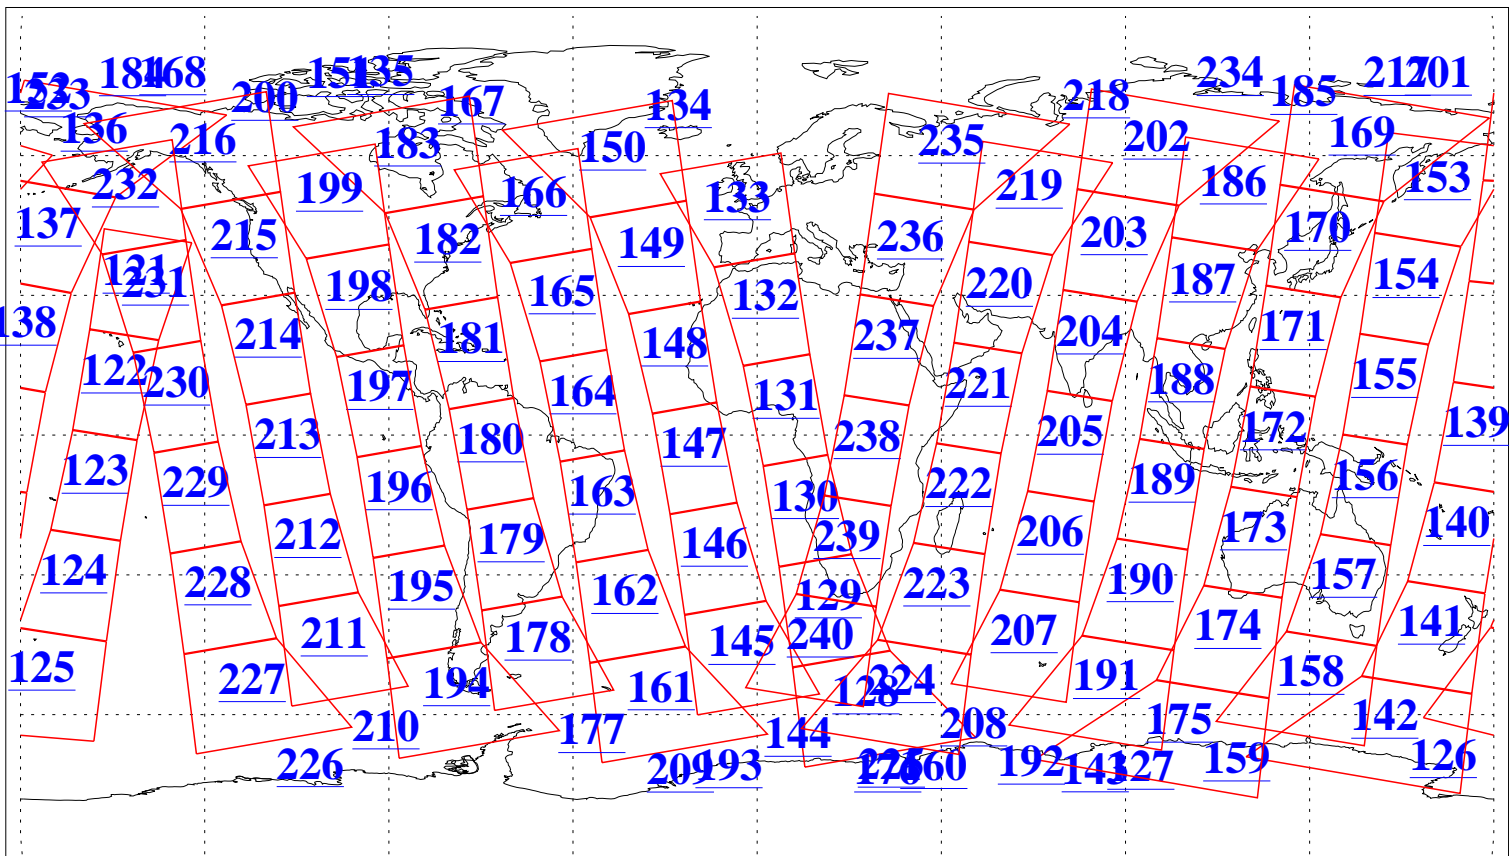

L1B Availability  
AMSU Granules: 240  
HSB Granules: 0  
AIRS Granules: 240

11 Aug 2022  
DoY 223  
Aqua Day 7404  
Granules: 1 to 120

Granules: 121 to 240

Legend: AMSU Available, HSB Available, AIRS Available

L1B Availability  
AMSU Granules: 240  
HSB Granules: 0  
AIRS Granules: 240

11 Aug 2022  
DoY 223  
Aqua Day 7404

Ascending Granules

Descending Granules

Legend: AMSU Available, HSB Available, AIRS Available

L1B Availability  
 AMSU Granules: 240  
 HSB Granules: 0  
 AIRS Granules: 240

11 Aug 2022  
 DoY 223  
 Aqua Day 7404

Northern Hemisphere Granules

Southern Hemisphere Granules

Legend: AMSU Available, ~~HSB Available~~, AIRS Available