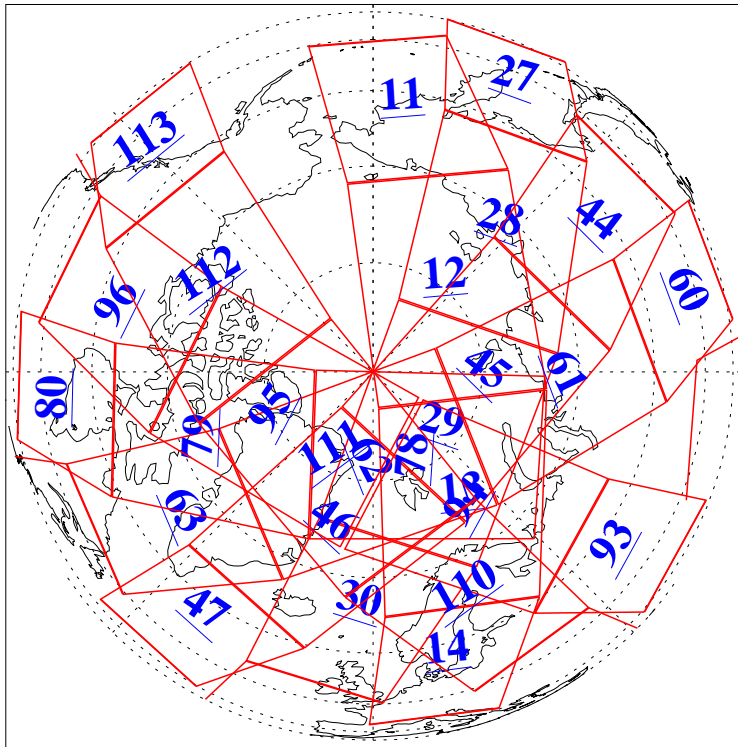

L1B Availability
AMSU Granules: 233
HSB Granules: 0
AIRS Granules: 238

10 Aug 2022
DoY 222
Aqua Day 7403
Granules: 1 to 120

Granules: 121 to 240

Legend: AMSU Available, *HSB Available*, *AIRS Available*

L1B Availability
AMSU Granules: 233
HSB Granules: 0
AIRS Granules: 238

10 Aug 2022
DoY 222
Aqua Day 7403

Ascending Granules

Descending Granules

Legend: AMSU Available, HSB Available, AIRS Available

L1B Availability
AMSU Granules: 233
HSB Granules: 0
AIRS Granules: 238

10 Aug 2022
DoY 222
Aqua Day 7403

Northern Hemisphere Granules

Southern Hemisphere Granules

Legend: AMSU Available, HSB Available, **AIRS Available**