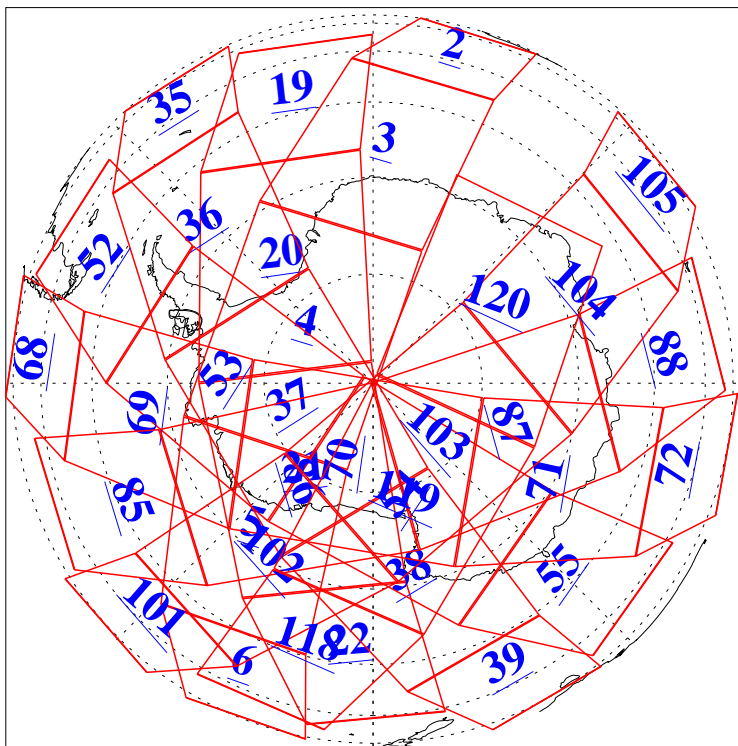

10 Aug 2022
DoY 222
Aqua Day 7403

Ascending Granules

Descending Granules

Legend: AMSU Available, HSB Available, AIRS Available

L1B Availability
AMSU Granules: 233
HSB Granules: 0
AIRS Granules: 238

10 Aug 2022
DoY 222
Aqua Day 7403

Northern Hemisphere Granules

Southern Hemisphere Granules

Legend: AMSU Available, HSB Available, **AIRS Available**