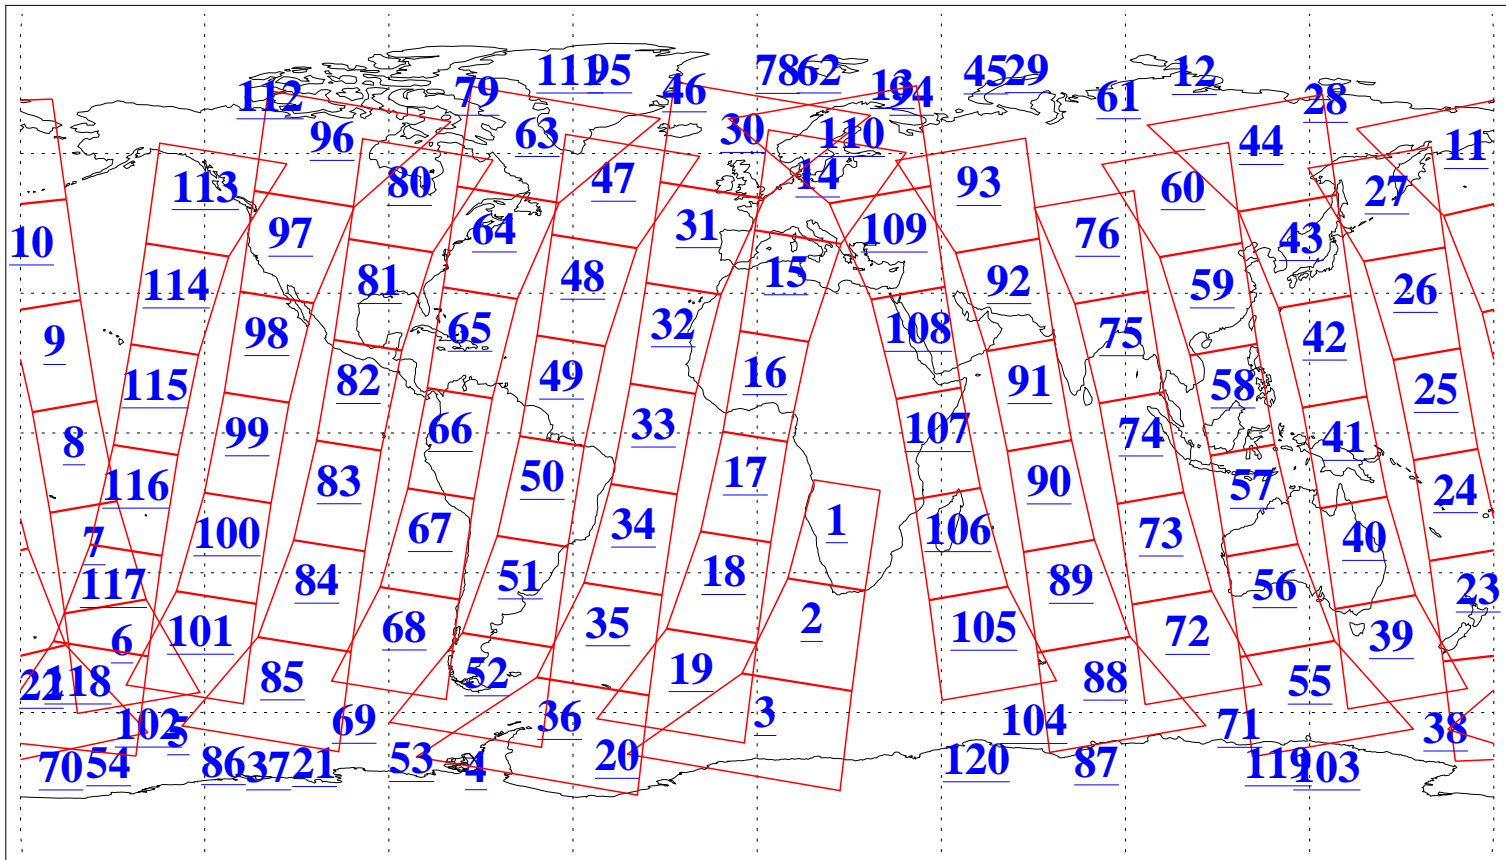

L1B Availability
AMSU Granules: 233
HSB Granules: 0
AIRS Granules: 238

10 Aug 2022
DoY 222
Aqua Day 7403
Granules: 1 to 120

Granules: 121 to 240

Legend: AMSU Available, *HSB Available*, *AIRS Available*

L1B Availability
AMSU Granules: 233
HSB Granules: 0
AIRS Granules: 238

10 Aug 2022
DoY 222
Aqua Day 7403

Ascending Granules

Descending Granules

Legend: AMSU Available, HSB Available, AIRS Available

L1B Availability
AMSU Granules: 233
HSB Granules: 0
AIRS Granules: 238

10 Aug 2022
DoY 222
Aqua Day 7403

Northern Hemisphere Granules

Southern Hemisphere Granules

Legend: AMSU Available, HSB Available, **AIRS Available**