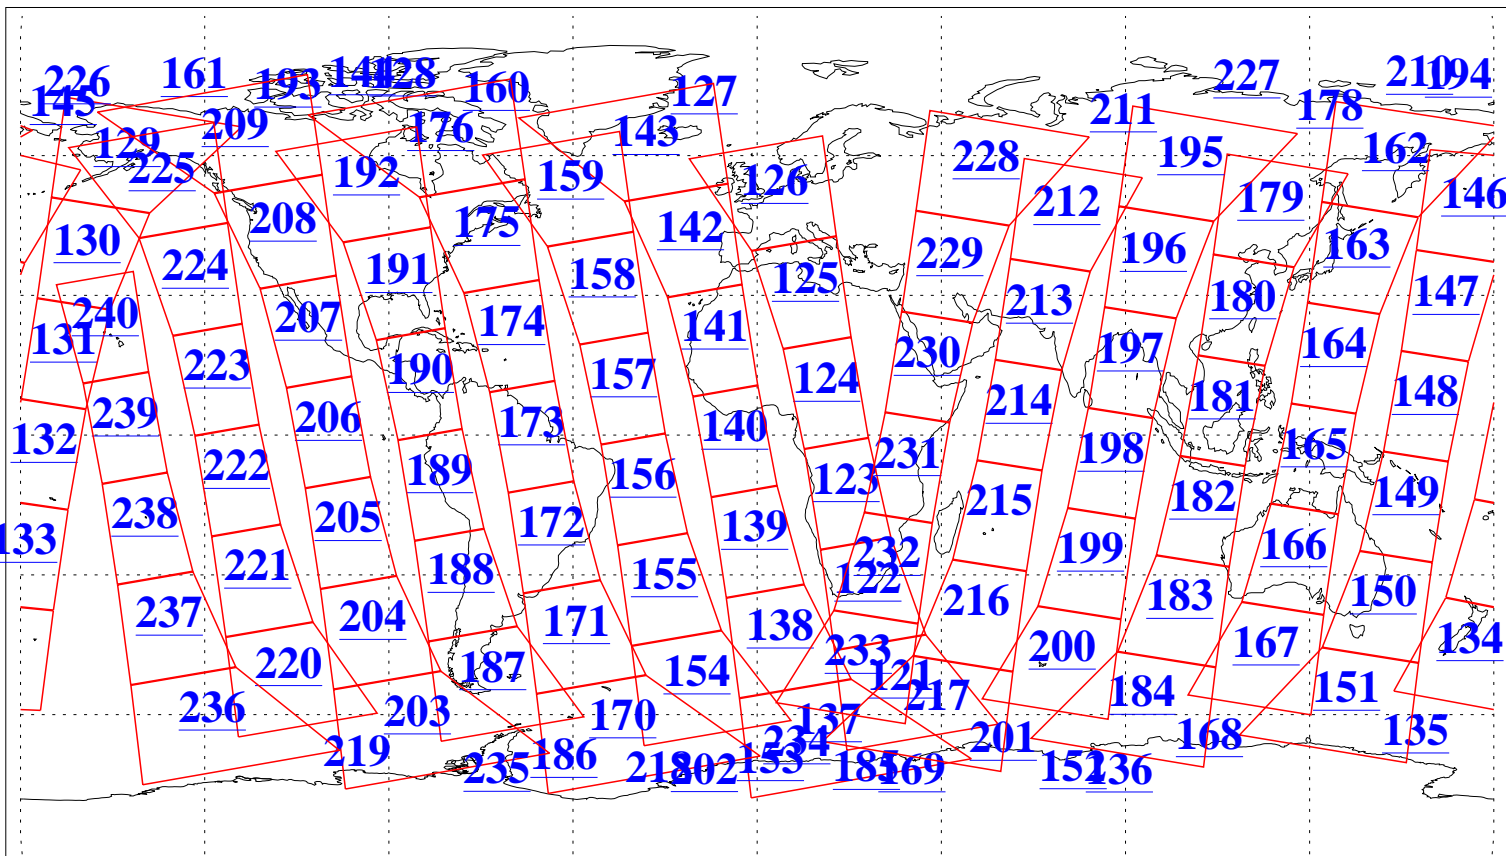

L1B Availability
AMSU Granules: 233
HSB Granules: 0
AIRS Granules: 238

10 Aug 2022
DoY 222
Aqua Day 7403
Granules: 1 to 120

Granules: 121 to 240

Legend: AMSU Available, *HSB Available*, *AIRS Available*

L1B Availability
AMSU Granules: 233
HSB Granules: 0
AIRS Granules: 238

10 Aug 2022
DoY 222
Aqua Day 7403

Ascending Granules

Descending Granules

Legend: AMSU Available, HSB Available, AIRS Available

L1B Availability
AMSU Granules: 233
HSB Granules: 0
AIRS Granules: 238

10 Aug 2022
DoY 222
Aqua Day 7403

Northern Hemisphere Granules

Southern Hemisphere Granules

Legend: AMSU Available, HSB Available, **AIRS Available**