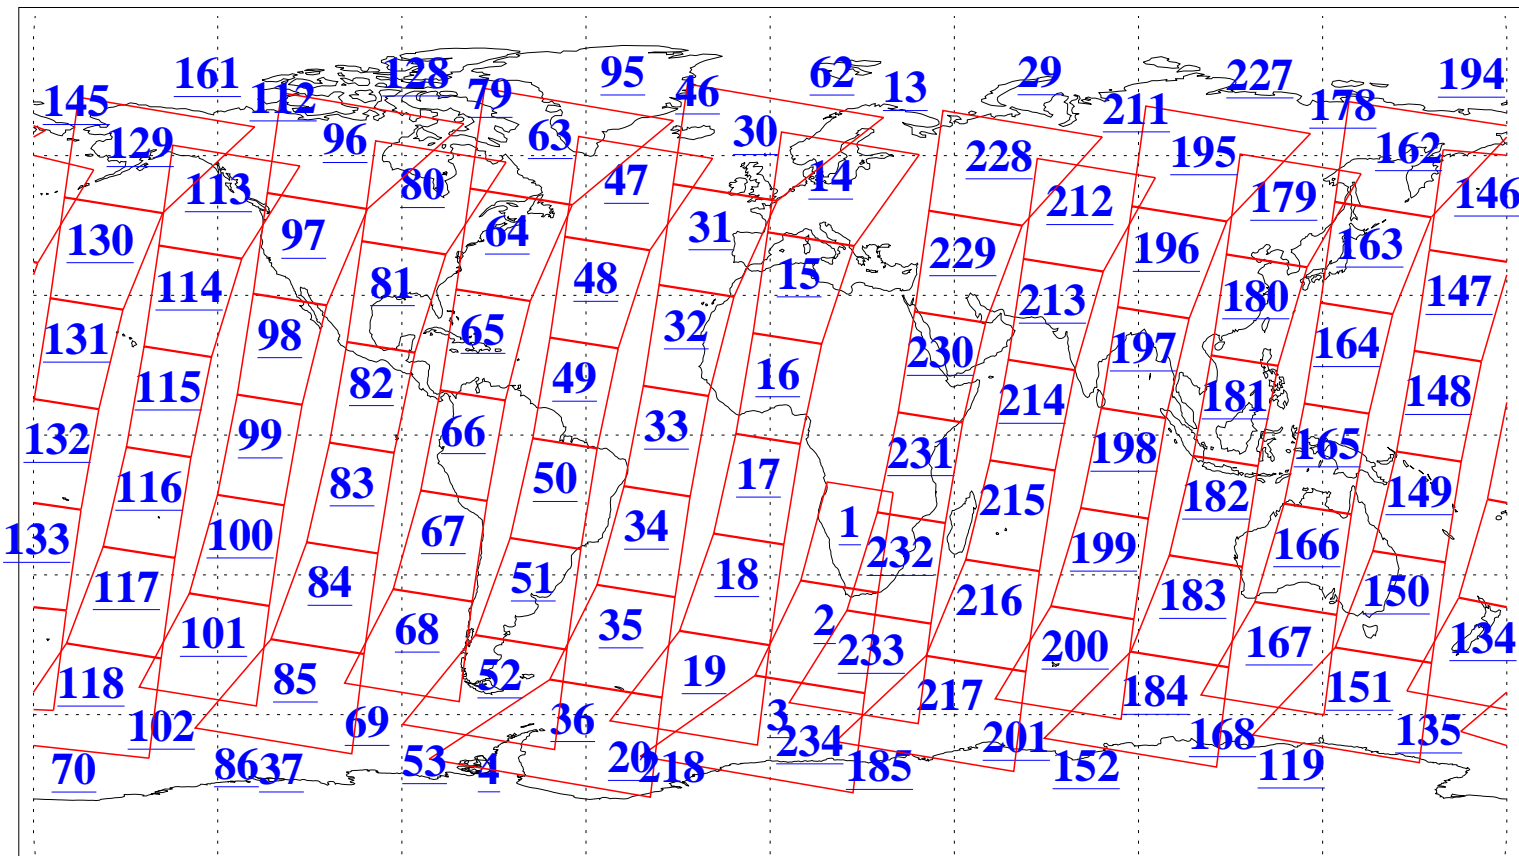

L1B Availability
AMSU Granules: 233
HSB Granules: 0
AIRS Granules: 238

10 Aug 2022
DoY 222
Aqua Day 7403
Granules: 1 to 120

Granules: 121 to 240

Legend: AMSU Available, *HSB Available*, *AIRS Available*

L1B Availability
AMSU Granules: 233
HSB Granules: 0
AIRS Granules: 238

10 Aug 2022
DoY 222
Aqua Day 7403

Ascending Granules

Descending Granules

Legend: AMSU Available, HSB Available, AIRS Available

L1B Availability
AMSU Granules: 233
HSB Granules: 0
AIRS Granules: 238

10 Aug 2022
DoY 222
Aqua Day 7403

Northern Hemisphere Granules

Southern Hemisphere Granules

Legend: AMSU Available, HSB Available, **AIRS Available**