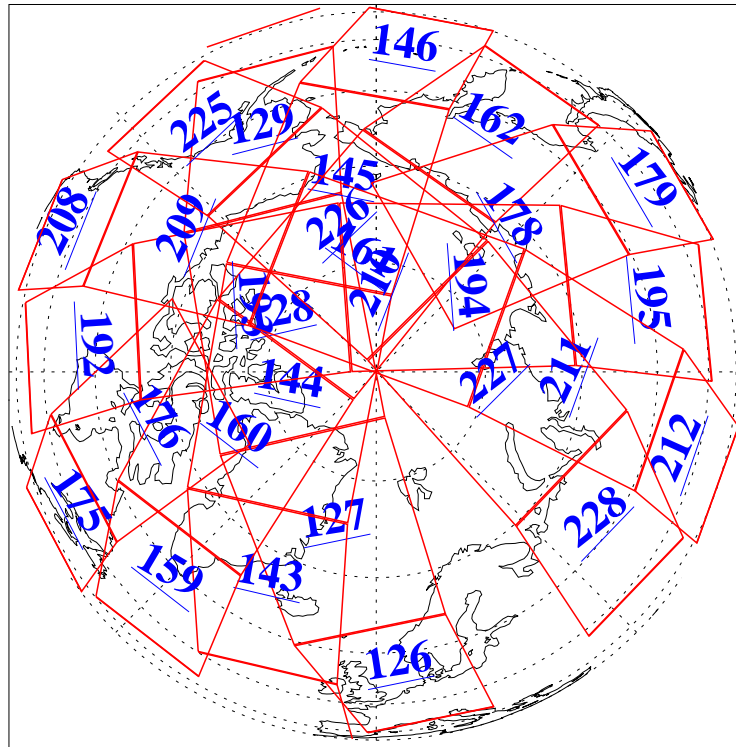

10 Aug 2022
DoY 222
Aqua Day 7403

Ascending Granules

Descending Granules

Legend: AMSU Available, HSB Available, AIRS Available

L1B Availability
AMSU Granules: 233
HSB Granules: 0
AIRS Granules: 238

10 Aug 2022
DoY 222
Aqua Day 7403

Northern Hemisphere Granules

Southern Hemisphere Granules

Legend: AMSU Available, HSB Available, **AIRS Available**