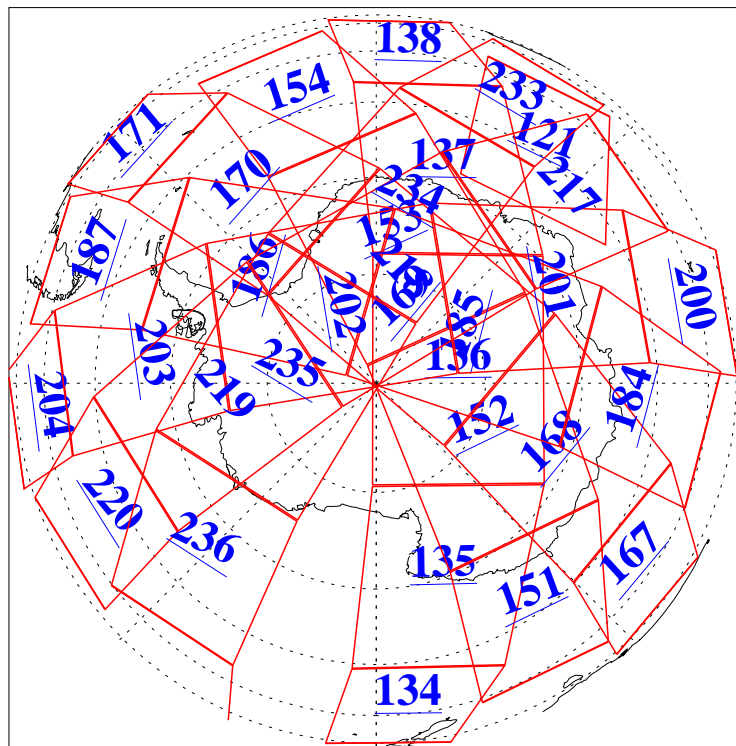

L1B Availability
AMSU Granules: 233
HSB Granules: 0
AIRS Granules: 238

10 Aug 2022
DoY 222
Aqua Day 7403
Granules: 1 to 120

Granules: 121 to 240

Legend: AMSU Available, *HSB Available*, *AIRS Available*

L1B Availability
AMSU Granules: 233
HSB Granules: 0
AIRS Granules: 238

10 Aug 2022
DoY 222
Aqua Day 7403

Ascending Granules

Descending Granules

Legend: AMSU Available, HSB Available, AIRS Available

L1B Availability
AMSU Granules: 233
HSB Granules: 0
AIRS Granules: 238

10 Aug 2022
DoY 222
Aqua Day 7403

Northern Hemisphere Granules

Southern Hemisphere Granules

Legend: AMSU Available, HSB Available, **AIRS Available**