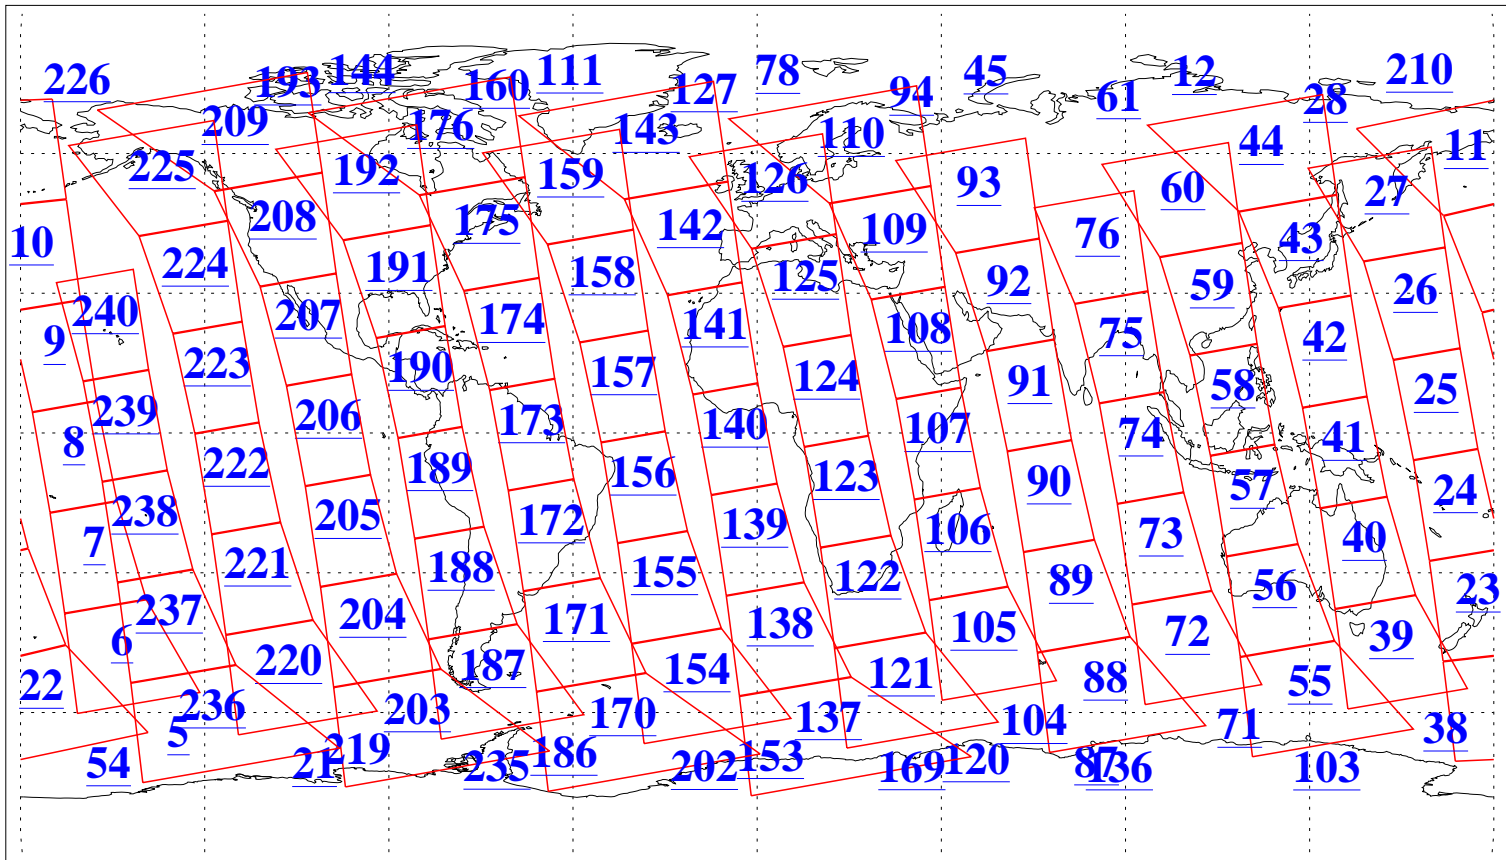

L1B Availability
AMSU Granules: 233
HSB Granules: 0
AIRS Granules: 238

10 Aug 2022
DoY 222
Aqua Day 7403
Granules: 1 to 120

Granules: 121 to 240

Legend: AMSU Available, *HSB Available*, *AIRS Available*

L1B Availability
AMSU Granules: 233
HSB Granules: 0
AIRS Granules: 238

10 Aug 2022
DoY 222
Aqua Day 7403

Ascending Granules

Descending Granules

Legend: AMSU Available, HSB Available, AIRS Available

L1B Availability
AMSU Granules: 233
HSB Granules: 0
AIRS Granules: 238

10 Aug 2022
DoY 222
Aqua Day 7403

Northern Hemisphere Granules

Southern Hemisphere Granules

Legend: AMSU Available, HSB Available, **AIRS Available**