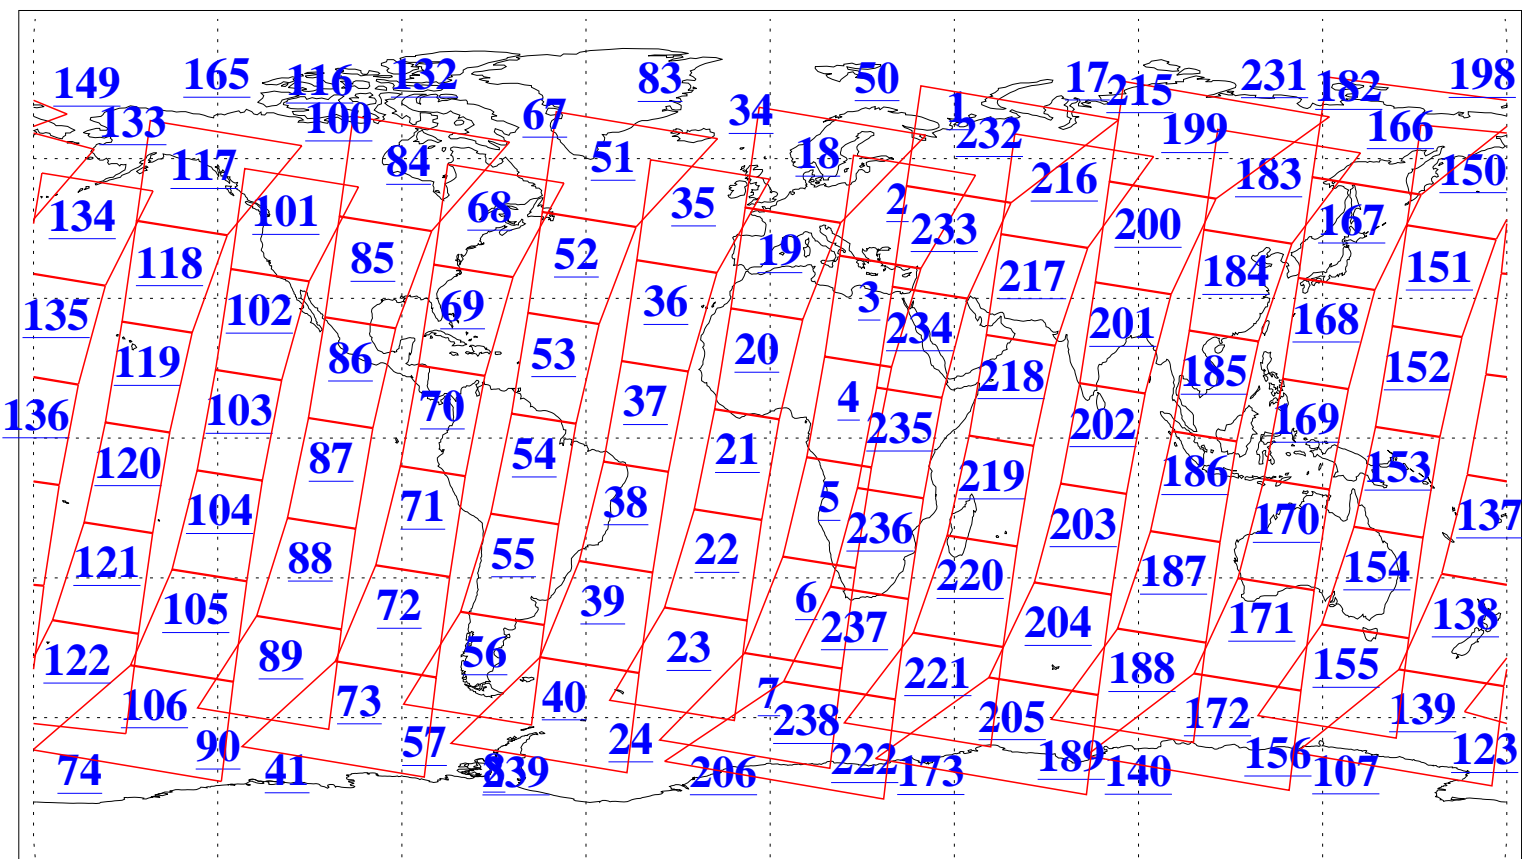

L1B Availability
AMSU Granules: 236
HSB Granules: 0
AIRS Granules: 236

6 Aug 2022
DoY 218
Aqua Day 7399
Granules: 1 to 120

Granules: 121 to 240

Legend: AMSU Available, *HSB Available*, *AIRS Available*

L1B Availability
 AMSU Granules: 236
 HSB Granules: 0
 AIRS Granules: 236

6 Aug 2022
 DoY 218
 Aqua Day 7399

Ascending Granules

Descending Granules

Legend: AMSU Available, HSB Available, AIRS Available

L1B Availability
 AMSU Granules: 236
 HSB Granules: 0
 AIRS Granules: 236

6 Aug 2022
 DoY 218
 Aqua Day 7399

Northern Hemisphere Granules

Southern Hemisphere Granules

Legend: AMSU Available, HSB Available, **AIRS Available**