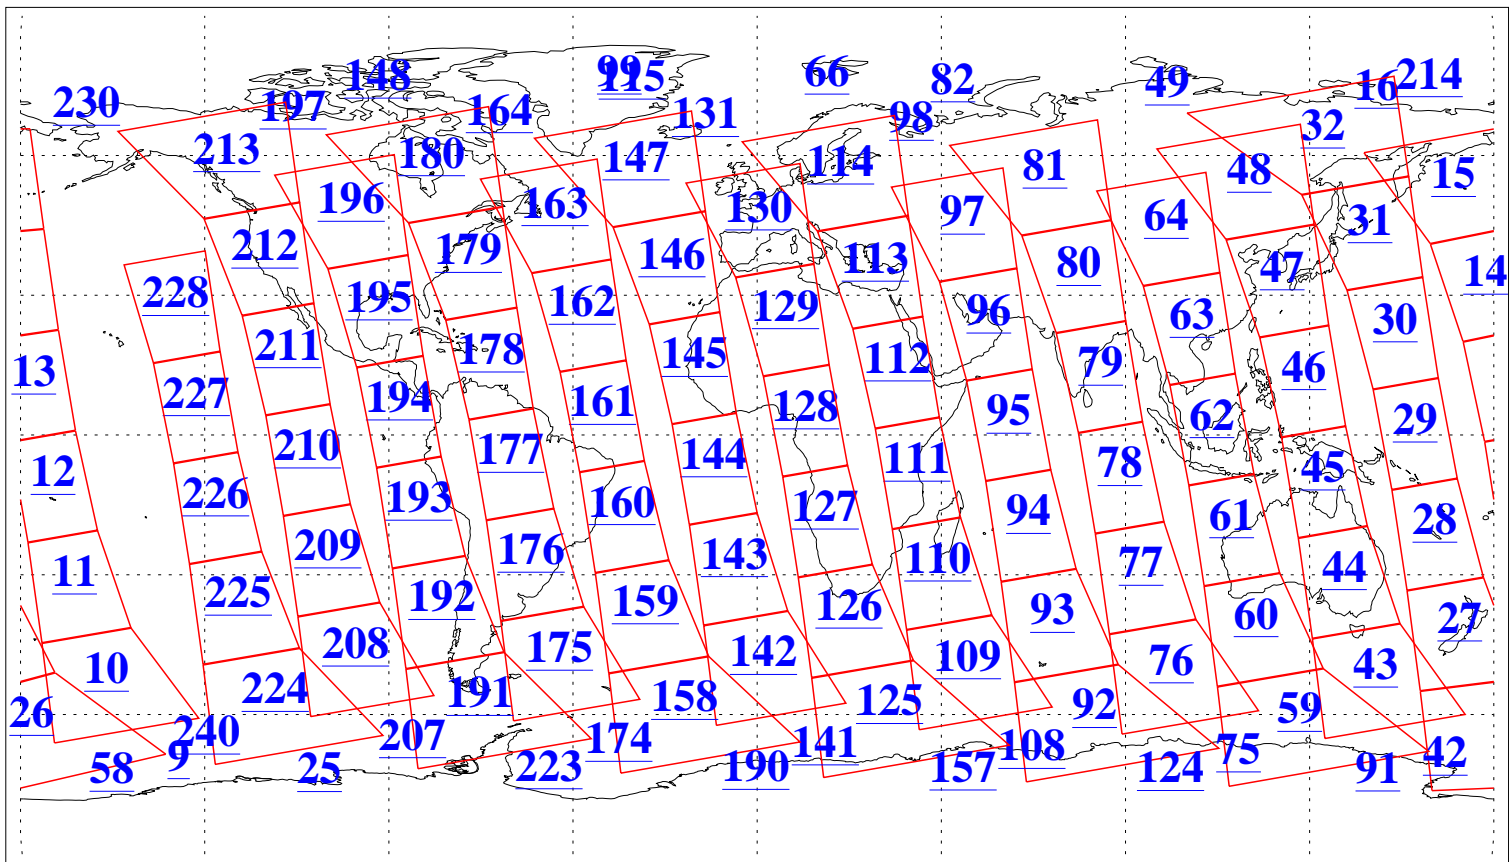

L1B Availability
AMSU Granules: 236
HSB Granules: 0
AIRS Granules: 236

6 Aug 2022
DoY 218
Aqua Day 7399
Granules: 1 to 120

Granules: 121 to 240

Legend: AMSU Available, *HSB Available*, *AIRS Available*

L1B Availability
 AMSU Granules: 236
 HSB Granules: 0
 AIRS Granules: 236

6 Aug 2022
 DoY 218
 Aqua Day 7399

Ascending Granules

Descending Granules

Legend: AMSU Available, HSB Available, AIRS Available

L1B Availability
 AMSU Granules: 236
 HSB Granules: 0
 AIRS Granules: 236

6 Aug 2022
 DoY 218
 Aqua Day 7399

Northern Hemisphere Granules

Southern Hemisphere Granules

Legend: AMSU Available, HSB Available, **AIRS Available**