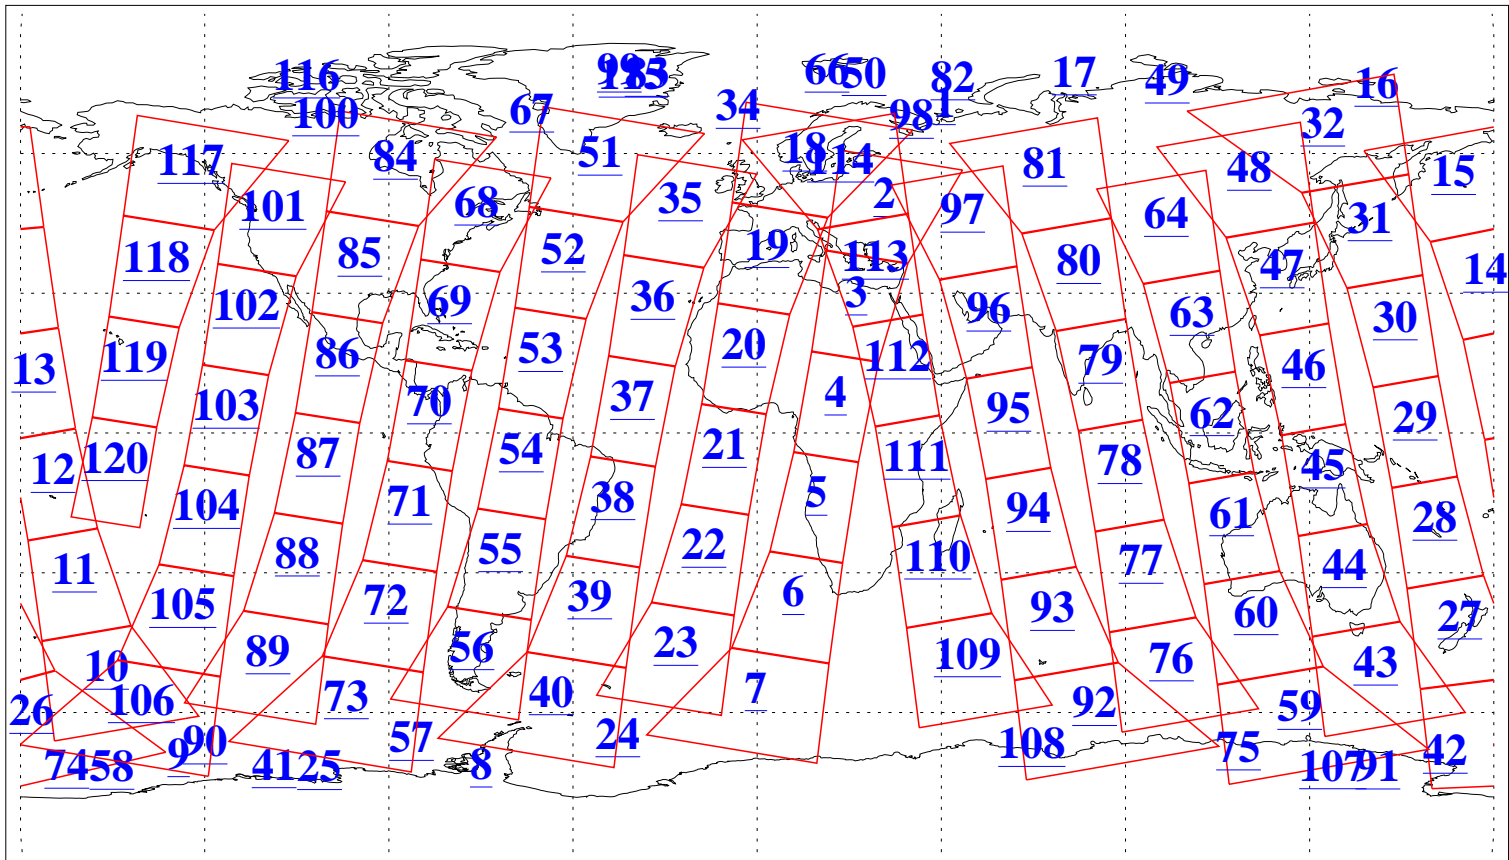

L1B Availability
AMSU Granules: 236
HSB Granules: 0
AIRS Granules: 236

6 Aug 2022
DoY 218
Aqua Day 7399
Granules: 1 to 120

Granules: 121 to 240

Legend: AMSU Available, *HSB Available*, *AIRS Available*

L1B Availability
 AMSU Granules: 236
 HSB Granules: 0
 AIRS Granules: 236

6 Aug 2022
 DoY 218
 Aqua Day 7399

Ascending Granules

Descending Granules

Legend: AMSU Available, HSB Available, AIRS Available

L1B Availability
 AMSU Granules: 236
 HSB Granules: 0
 AIRS Granules: 236

6 Aug 2022
 DoY 218
 Aqua Day 7399

Northern Hemisphere Granules

Southern Hemisphere Granules

Legend: AMSU Available, HSB Available, **AIRS Available**