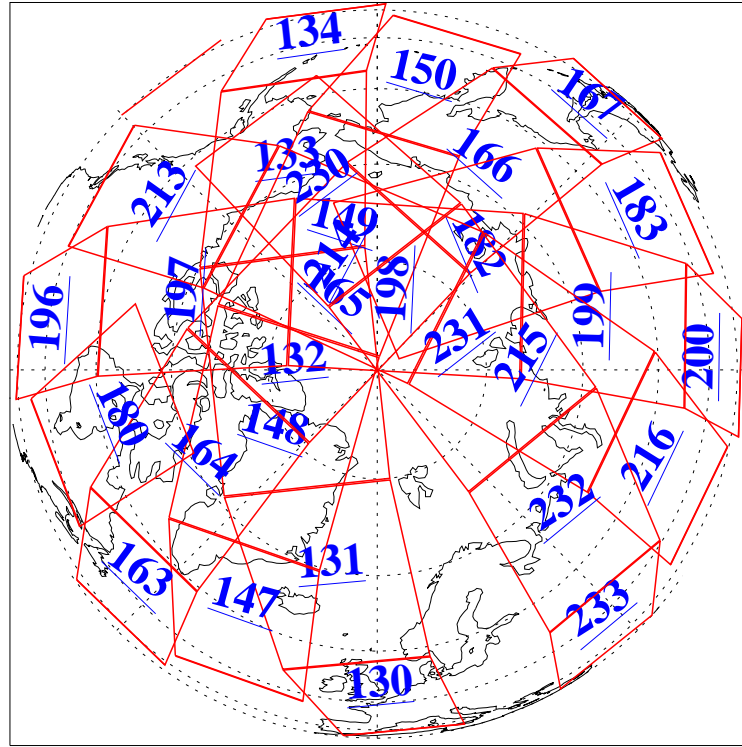

6 Aug 2022
 DoY 218
 Aqua Day 7399

Ascending Granules

Descending Granules

Legend: AMSU Available, HSB Available, AIRS Available

L1B Availability
 AMSU Granules: 236
 HSB Granules: 0
 AIRS Granules: 236

6 Aug 2022
 DoY 218
 Aqua Day 7399

Northern Hemisphere Granules

Southern Hemisphere Granules

Legend: AMSU Available, HSB Available, **AIRS Available**