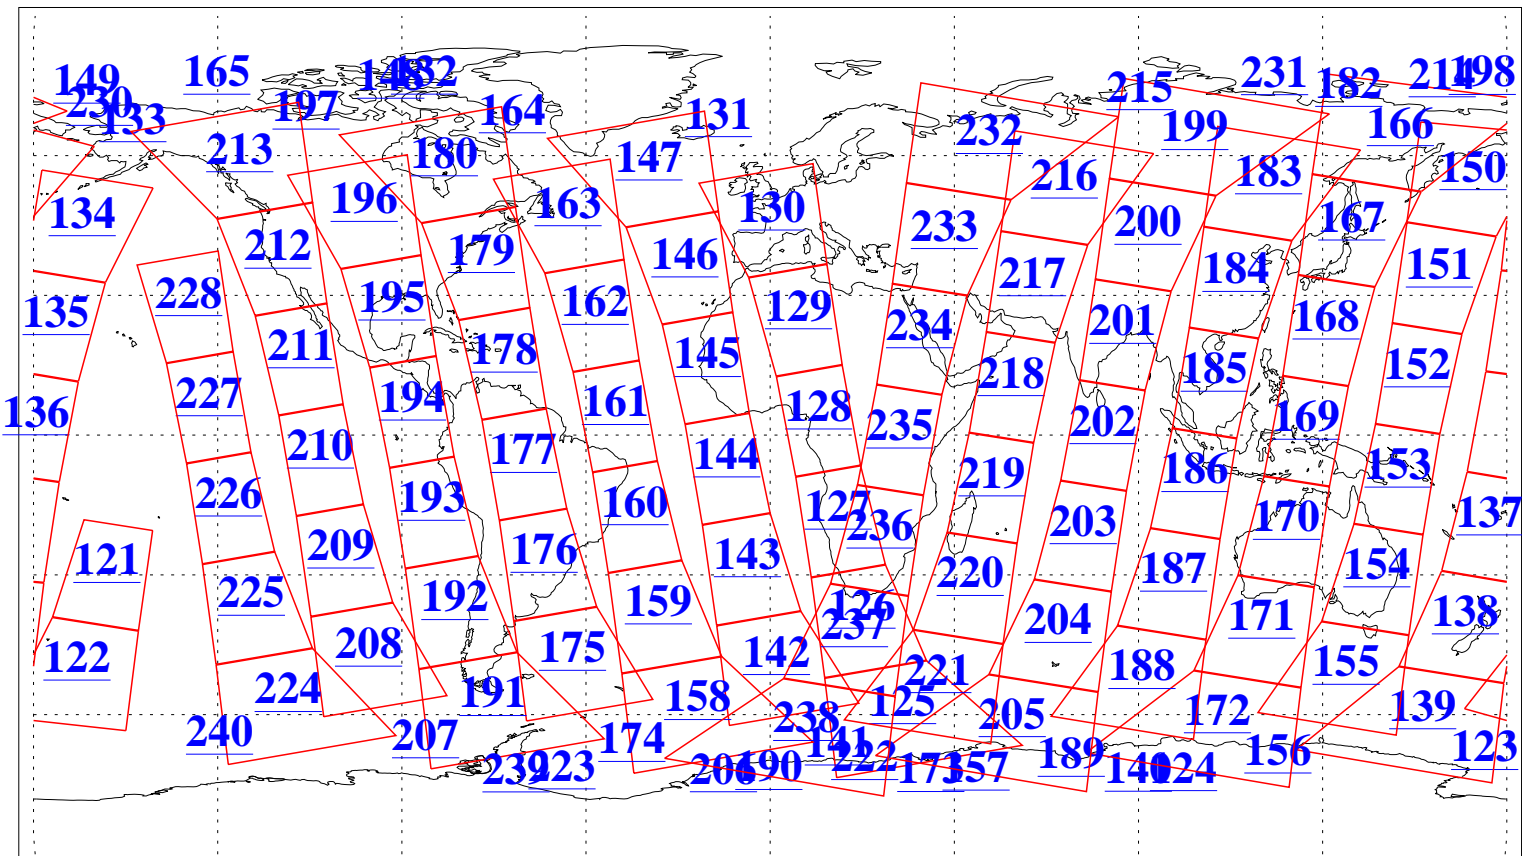

L1B Availability
AMSU Granules: 236
HSB Granules: 0
AIRS Granules: 236

6 Aug 2022
DoY 218
Aqua Day 7399
Granules: 1 to 120

Granules: 121 to 240

Legend: AMSU Available, *HSB Available*, *AIRS Available*

L1B Availability
 AMSU Granules: 236
 HSB Granules: 0
 AIRS Granules: 236

6 Aug 2022
 DoY 218
 Aqua Day 7399

Ascending Granules

Descending Granules

Legend: AMSU Available, HSB Available, AIRS Available

L1B Availability
 AMSU Granules: 236
 HSB Granules: 0
 AIRS Granules: 236

6 Aug 2022
 DoY 218
 Aqua Day 7399

Northern Hemisphere Granules

Southern Hemisphere Granules

Legend: AMSU Available, HSB Available, **AIRS Available**