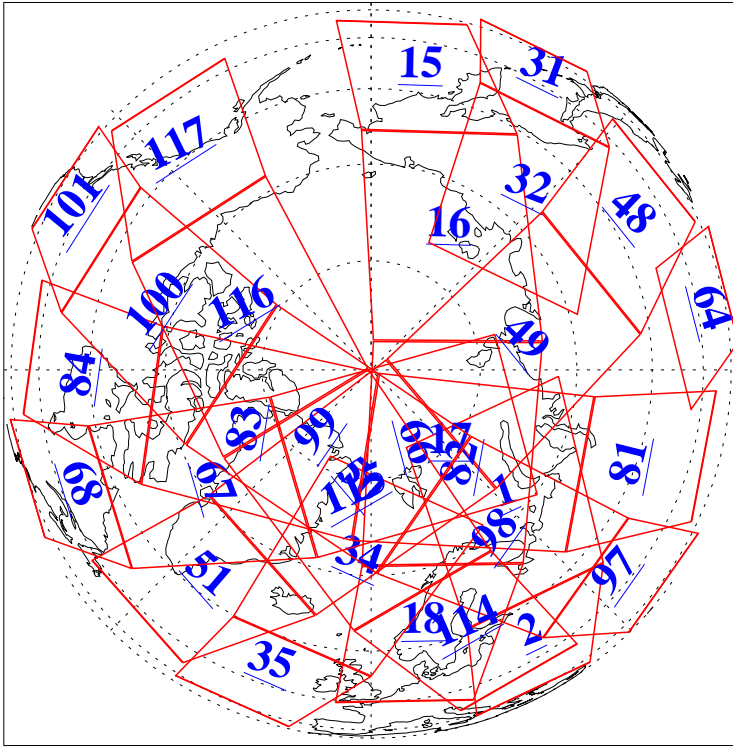

6 Aug 2022
 DoY 218
 Aqua Day 7399

Ascending Granules

Descending Granules

Legend: AMSU Available, HSB Available, AIRS Available

L1B Availability
 AMSU Granules: 236
 HSB Granules: 0
 AIRS Granules: 236

6 Aug 2022
 DoY 218
 Aqua Day 7399

Northern Hemisphere Granules

Southern Hemisphere Granules

Legend: AMSU Available, HSB Available, **AIRS Available**