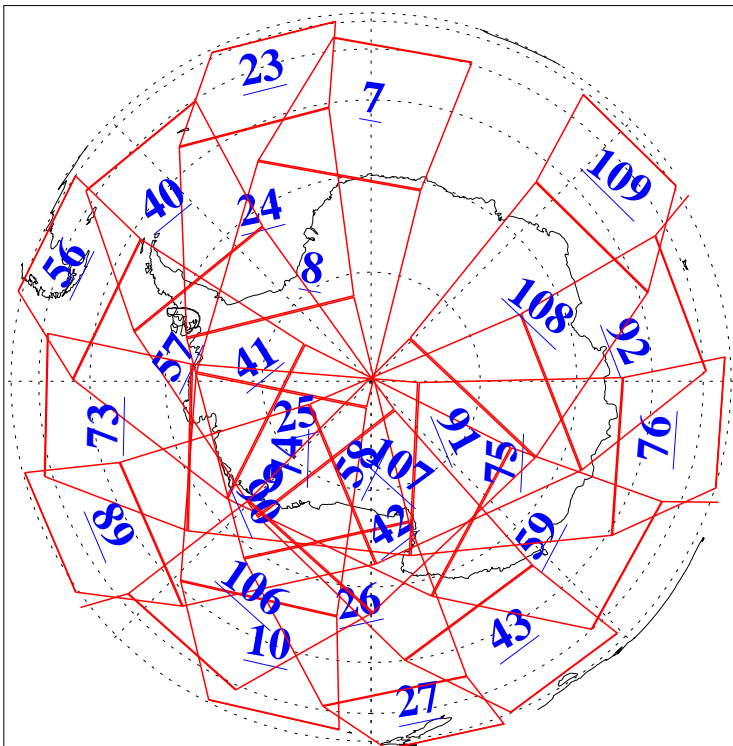

L1B Availability
AMSU Granules: 236
HSB Granules: 0
AIRS Granules: 236

6 Aug 2022
DoY 218
Aqua Day 7399
Granules: 1 to 120

Granules: 121 to 240

Legend: AMSU Available, *HSB Available*, *AIRS Available*

L1B Availability
 AMSU Granules: 236
 HSB Granules: 0
 AIRS Granules: 236

6 Aug 2022
 DoY 218
 Aqua Day 7399

Ascending Granules

Descending Granules

Legend: AMSU Available, HSB Available, AIRS Available

L1B Availability
 AMSU Granules: 236
 HSB Granules: 0
 AIRS Granules: 236

6 Aug 2022
 DoY 218
 Aqua Day 7399

Northern Hemisphere Granules

Southern Hemisphere Granules

Legend: AMSU Available, HSB Available, **AIRS Available**