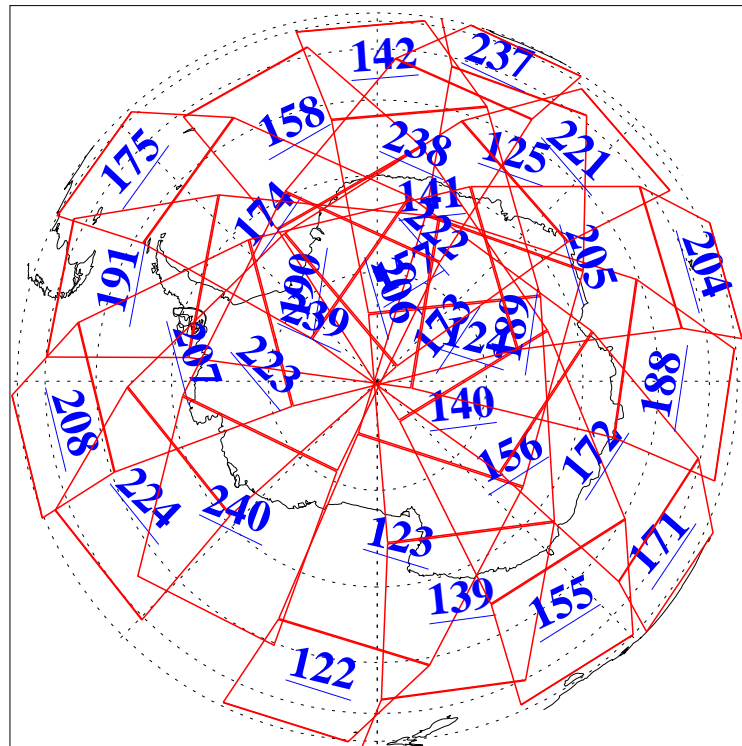

6 Aug 2022
 DoY 218
 Aqua Day 7399

Ascending Granules

Descending Granules

Legend: AMSU Available, HSB Available, AIRS Available

L1B Availability
 AMSU Granules: 236
 HSB Granules: 0
 AIRS Granules: 236

6 Aug 2022
 DoY 218
 Aqua Day 7399

Northern Hemisphere Granules

Southern Hemisphere Granules

Legend: AMSU Available, HSB Available, **AIRS Available**