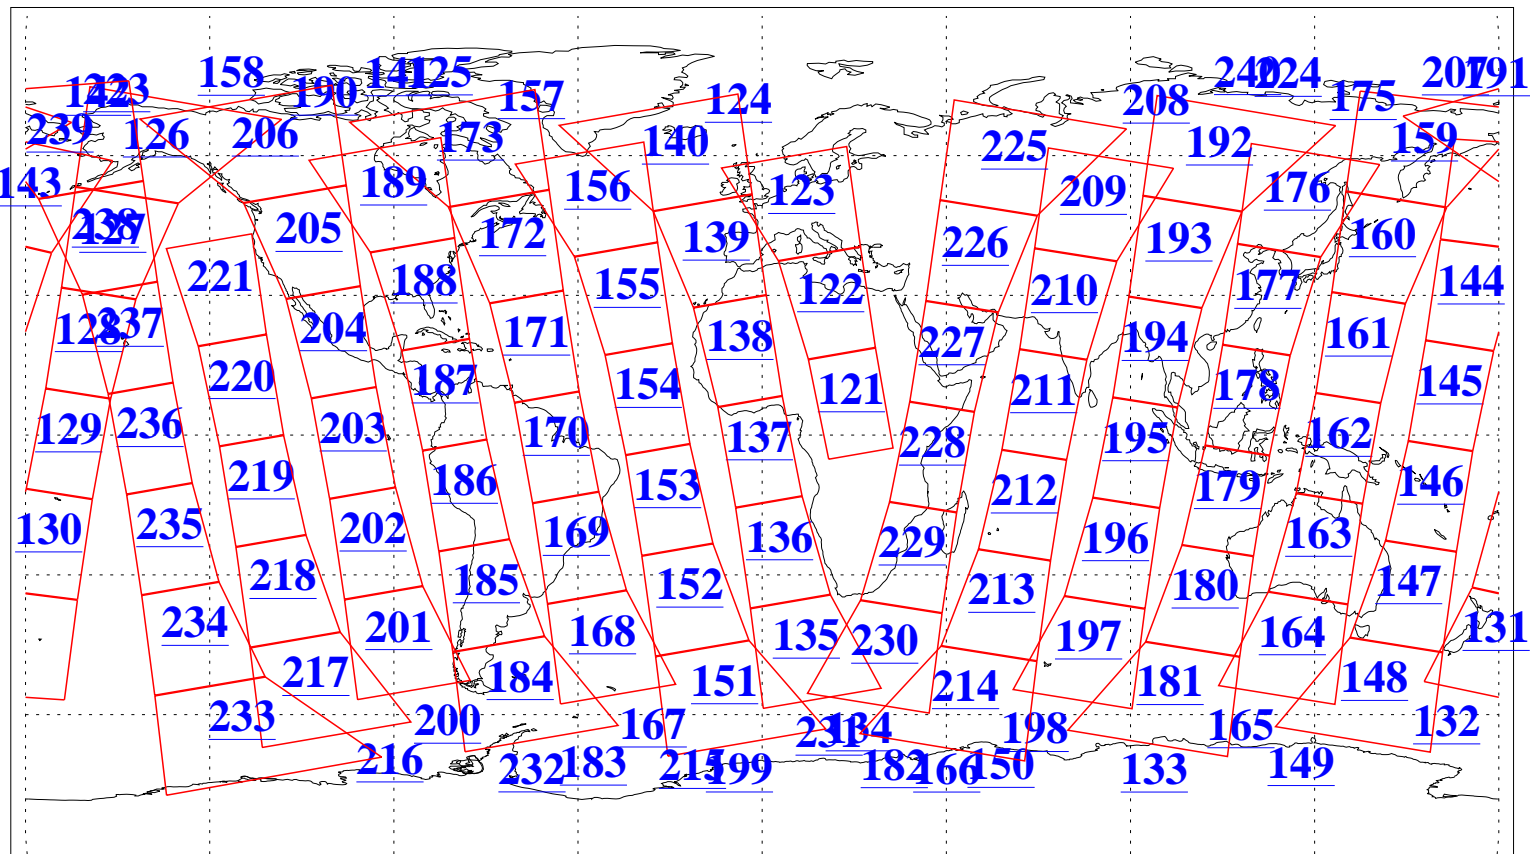

L1B Availability
AMSU Granules: 237
HSB Granules: 0
AIRS Granules: 238

5 Aug 2022
DoY 217
Aqua Day 7398
Granules: 1 to 120

Granules: 121 to 240

Legend: AMSU Available, HSB Available, AIRS Available

L1B Availability
 AMSU Granules: 237
 HSB Granules: 0
 AIRS Granules: 238

5 Aug 2022
 DoY 217
 Aqua Day 7398
 Ascending Granules

Descending Granules

Legend: AMSU Available, HSB Available, AIRS Available

L1B Availability
 AMSU Granules: 237
 HSB Granules: 0
 AIRS Granules: 238

5 Aug 2022
 DoY 217
 Aqua Day 7398

Northern Hemisphere Granules

Southern Hemisphere Granules

Legend: AMSU Available, **HSB Available**, **AIRS Available**