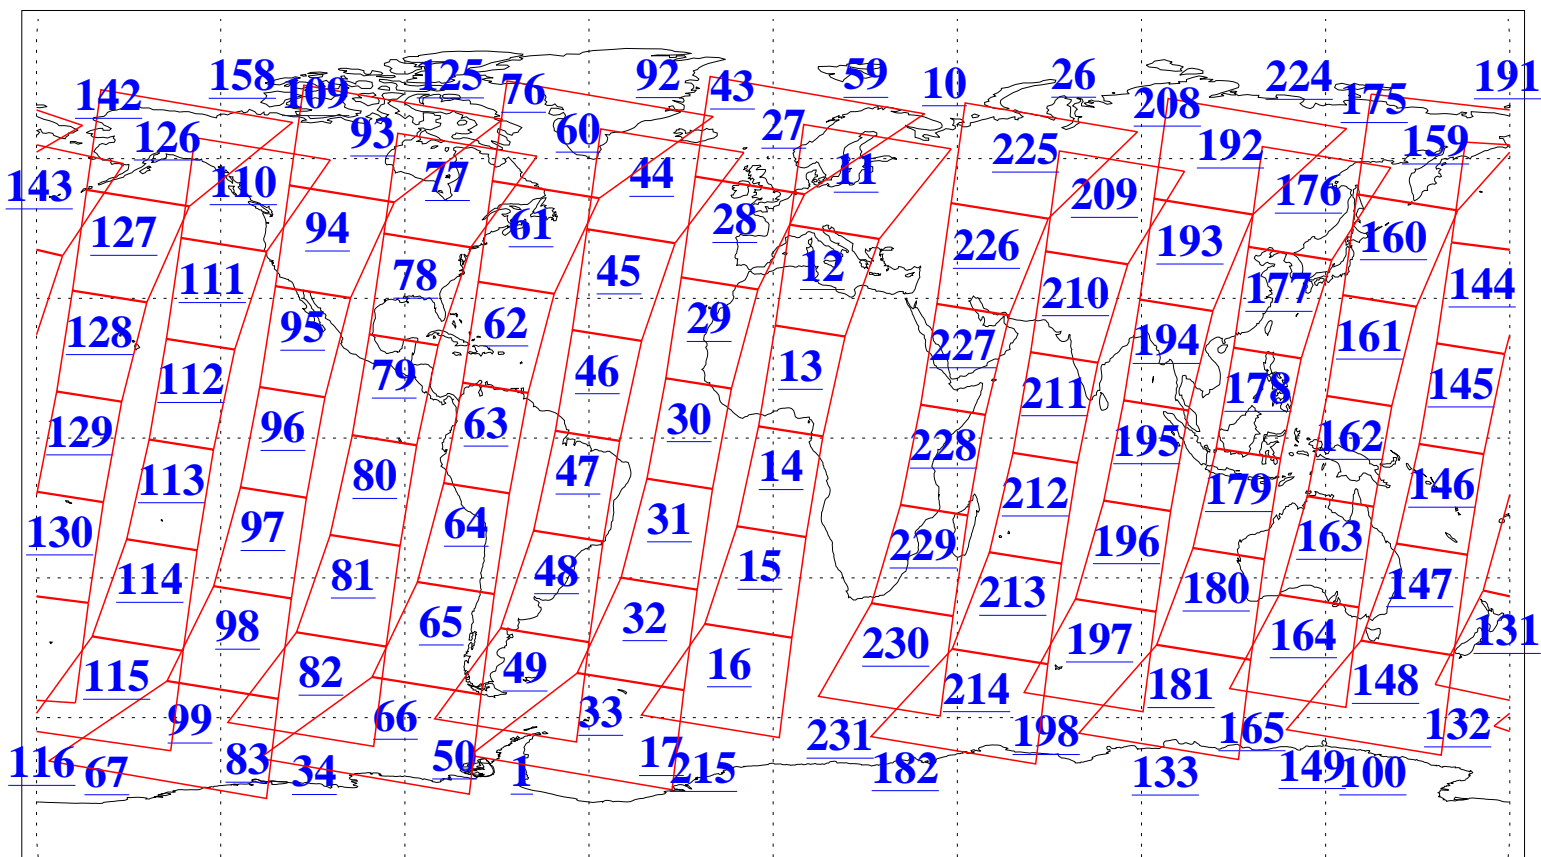

L1B Availability
AMSU Granules: 237
HSB Granules: 0
AIRS Granules: 238

5 Aug 2022
DoY 217
Aqua Day 7398
Granules: 1 to 120

Granules: 121 to 240

Legend: AMSU Available, HSB Available, AIRS Available

L1B Availability
 AMSU Granules: 237
 HSB Granules: 0
 AIRS Granules: 238

5 Aug 2022
 DoY 217
 Aqua Day 7398
 Ascending Granules

Descending Granules

Legend: AMSU Available, HSB Available, AIRS Available

L1B Availability
 AMSU Granules: 237
 HSB Granules: 0
 AIRS Granules: 238

5 Aug 2022
 DoY 217
 Aqua Day 7398

Northern Hemisphere Granules

Southern Hemisphere Granules

Legend: AMSU Available, **HSB Available**, **AIRS Available**