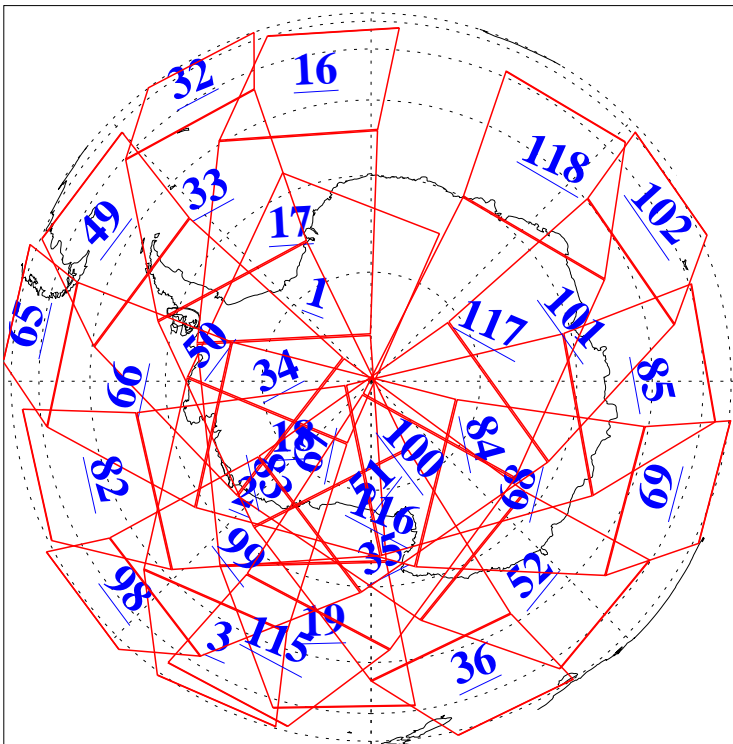

5 Aug 2022
 DoY 217
 Aqua Day 7398
 Ascending Granules

Descending Granules

Legend: AMSU Available, HSB Available, AIRS Available

L1B Availability
 AMSU Granules: 237
 HSB Granules: 0
 AIRS Granules: 238

5 Aug 2022
 DoY 217
 Aqua Day 7398

Northern Hemisphere Granules

Southern Hemisphere Granules

Legend: AMSU Available, **HSB Available**, **AIRS Available**