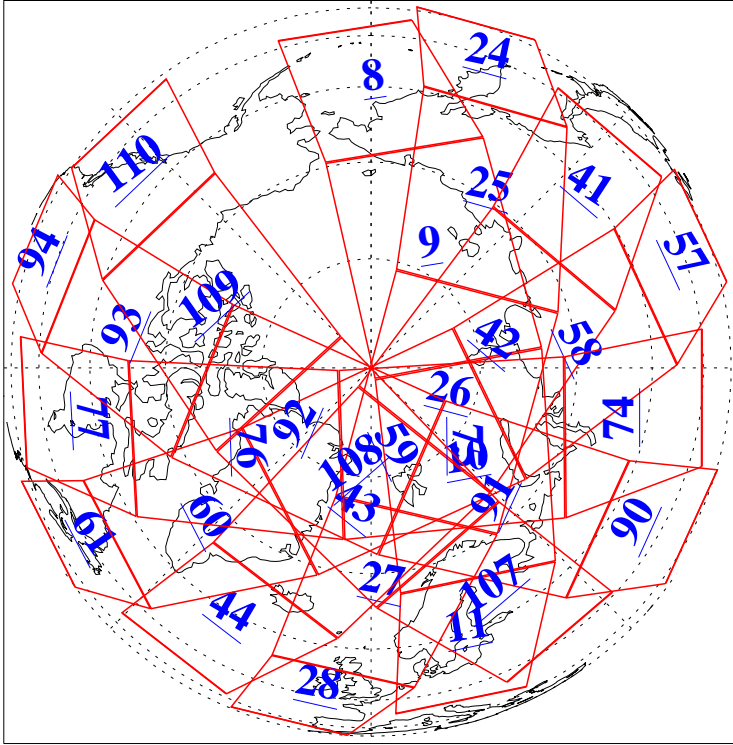

L1B Availability
AMSU Granules: 237
HSB Granules: 0
AIRS Granules: 238

5 Aug 2022
DoY 217
Aqua Day 7398
Granules: 1 to 120

Granules: 121 to 240

Legend: AMSU Available, HSB Available, AIRS Available

L1B Availability
 AMSU Granules: 237
 HSB Granules: 0
 AIRS Granules: 238

5 Aug 2022
 DoY 217
 Aqua Day 7398
 Ascending Granules

Descending Granules

Legend: AMSU Available, HSB Available, AIRS Available

L1B Availability
 AMSU Granules: 237
 HSB Granules: 0
 AIRS Granules: 238

5 Aug 2022
 DoY 217
 Aqua Day 7398

Northern Hemisphere Granules

Southern Hemisphere Granules

Legend: AMSU Available, **HSB Available**, **AIRS Available**