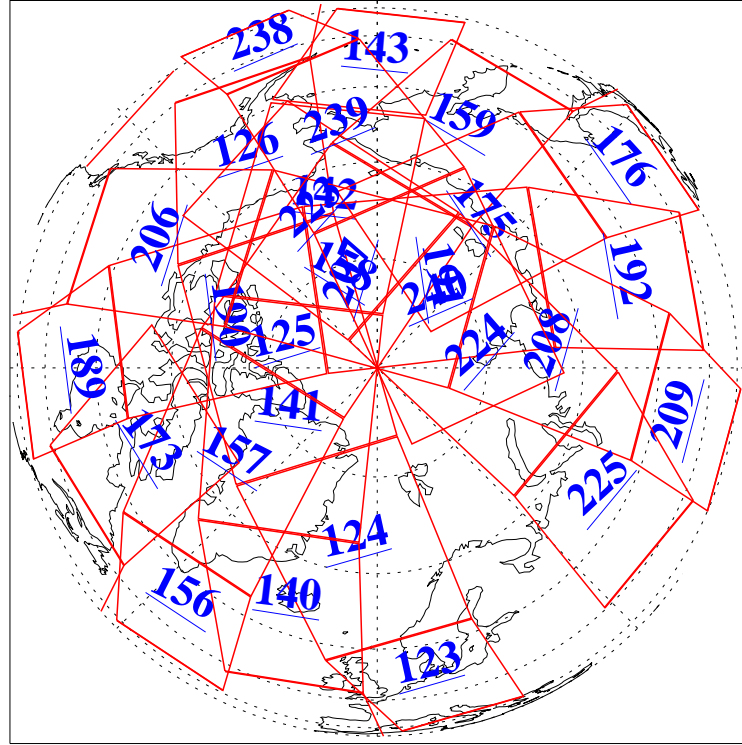

5 Aug 2022
 DoY 217
 Aqua Day 7398
 Ascending Granules

Descending Granules

Legend: AMSU Available, HSB Available, AIRS Available

L1B Availability
 AMSU Granules: 237
 HSB Granules: 0
 AIRS Granules: 238

5 Aug 2022
 DoY 217
 Aqua Day 7398

Northern Hemisphere Granules

Southern Hemisphere Granules

Legend: AMSU Available, **HSB Available**, **AIRS Available**