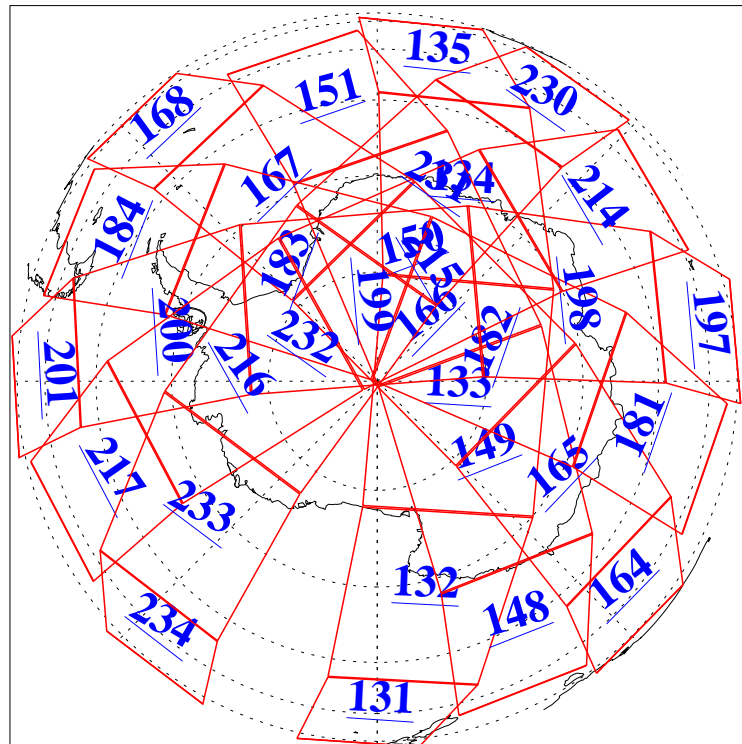

5 Aug 2022
 DoY 217
 Aqua Day 7398
 Ascending Granules

Descending Granules

Legend: AMSU Available, HSB Available, AIRS Available

L1B Availability
 AMSU Granules: 237
 HSB Granules: 0
 AIRS Granules: 238

5 Aug 2022
 DoY 217
 Aqua Day 7398

Northern Hemisphere Granules

Southern Hemisphere Granules

Legend: AMSU Available, **HSB Available**, **AIRS Available**