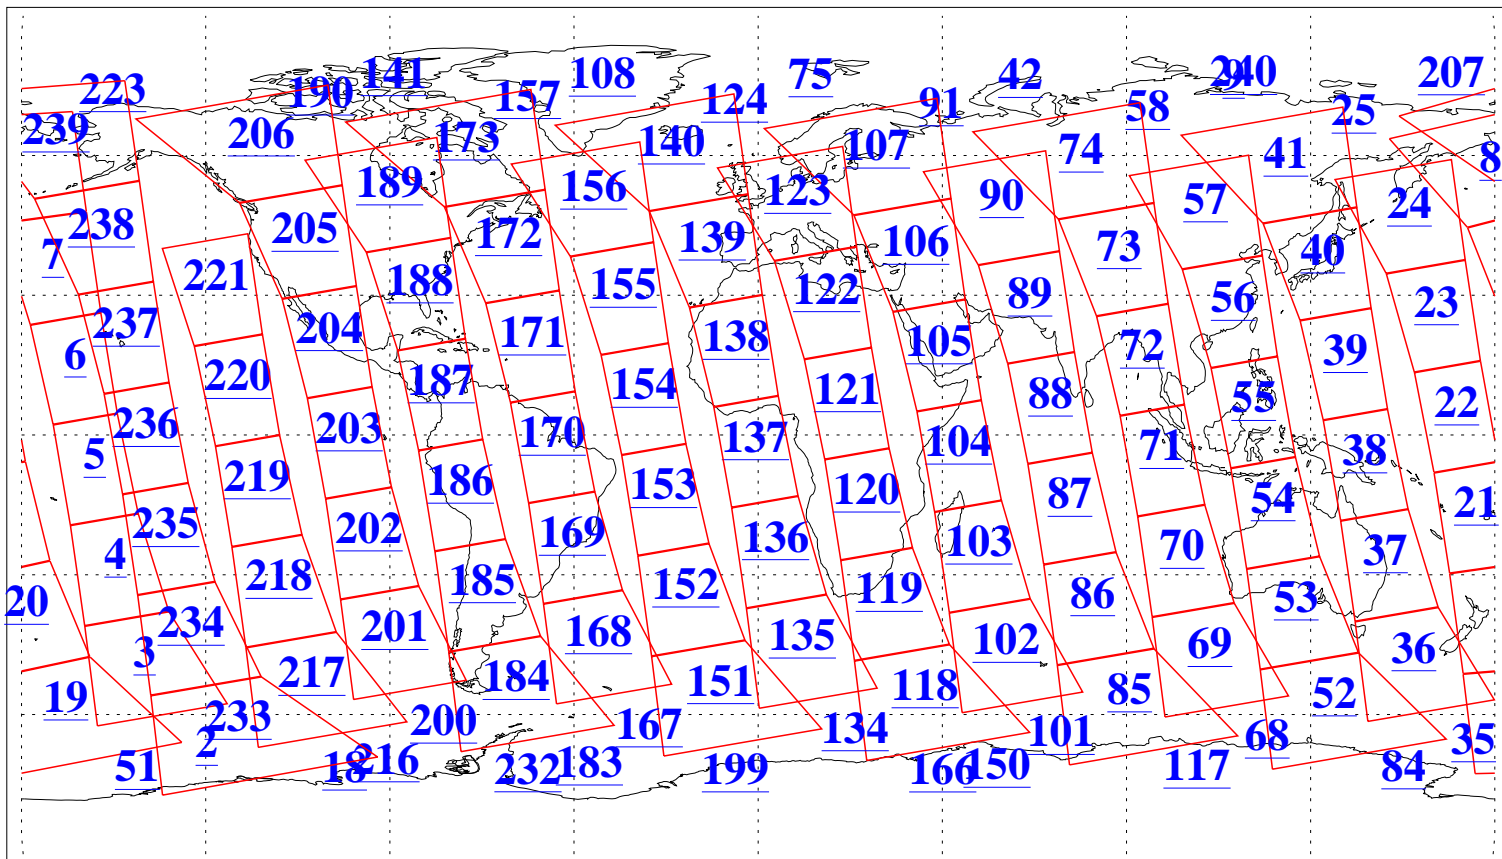

L1B Availability
AMSU Granules: 237
HSB Granules: 0
AIRS Granules: 238

5 Aug 2022
DoY 217
Aqua Day 7398
Granules: 1 to 120

Granules: 121 to 240

Legend: AMSU Available, HSB Available, AIRS Available

L1B Availability
 AMSU Granules: 237
 HSB Granules: 0
 AIRS Granules: 238

5 Aug 2022
 DoY 217
 Aqua Day 7398
 Ascending Granules

Descending Granules

Legend: AMSU Available, HSB Available, AIRS Available

L1B Availability
 AMSU Granules: 237
 HSB Granules: 0
 AIRS Granules: 238

5 Aug 2022
 DoY 217
 Aqua Day 7398

Northern Hemisphere Granules

Southern Hemisphere Granules

Legend: AMSU Available, **HSB Available**, **AIRS Available**