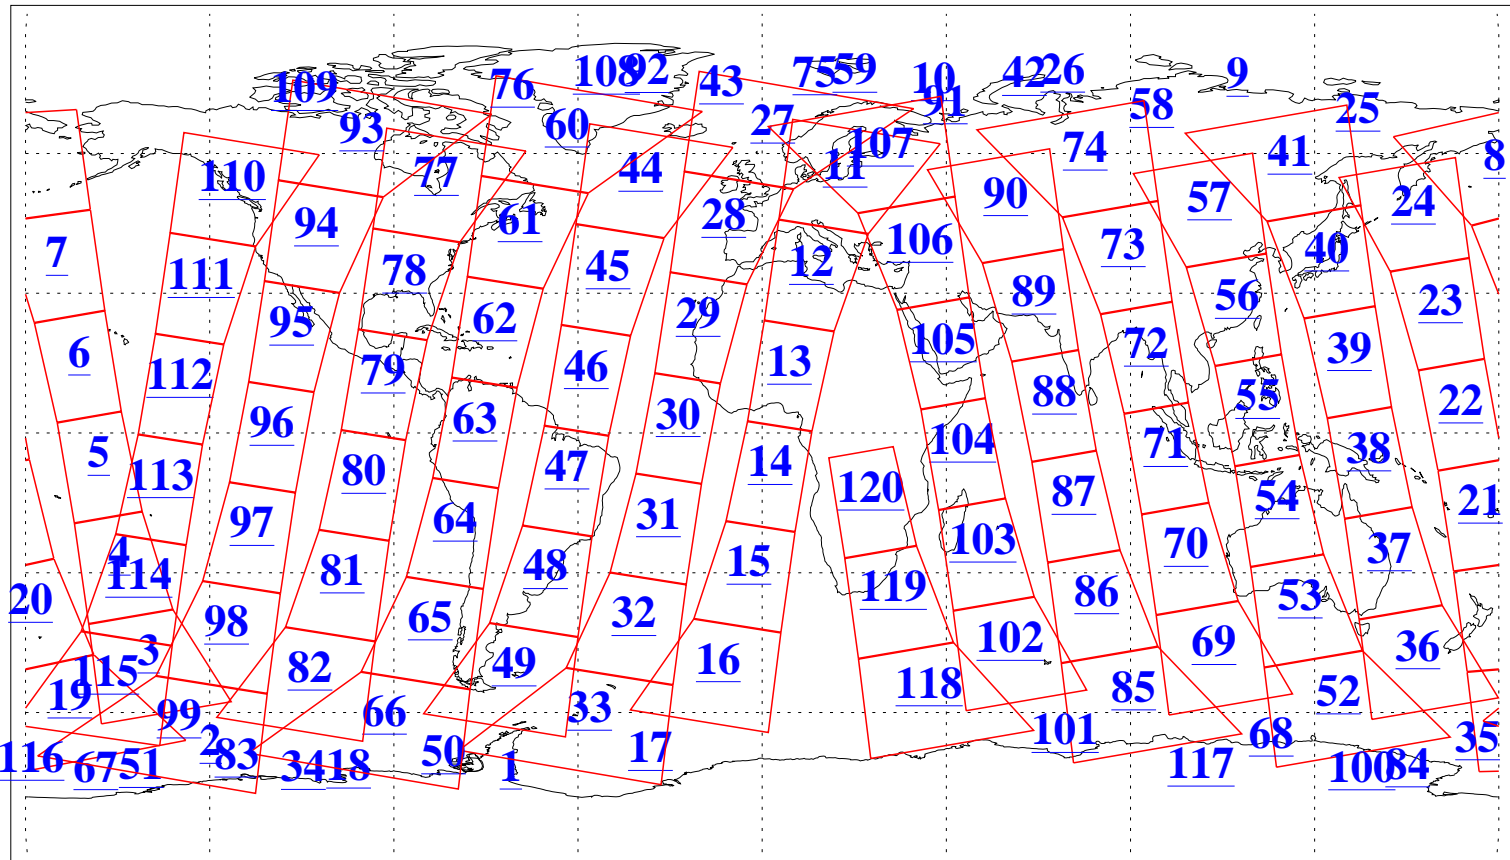

L1B Availability
AMSU Granules: 237
HSB Granules: 0
AIRS Granules: 238

5 Aug 2022
DoY 217
Aqua Day 7398
Granules: 1 to 120

Granules: 121 to 240

Legend: AMSU Available, HSB Available, AIRS Available

L1B Availability
 AMSU Granules: 237
 HSB Granules: 0
 AIRS Granules: 238

5 Aug 2022
 DoY 217
 Aqua Day 7398
 Ascending Granules

Descending Granules

Legend: AMSU Available, HSB Available, AIRS Available

L1B Availability
 AMSU Granules: 237
 HSB Granules: 0
 AIRS Granules: 238

5 Aug 2022
 DoY 217
 Aqua Day 7398

Northern Hemisphere Granules

Southern Hemisphere Granules

Legend: AMSU Available, **HSB Available**, **AIRS Available**