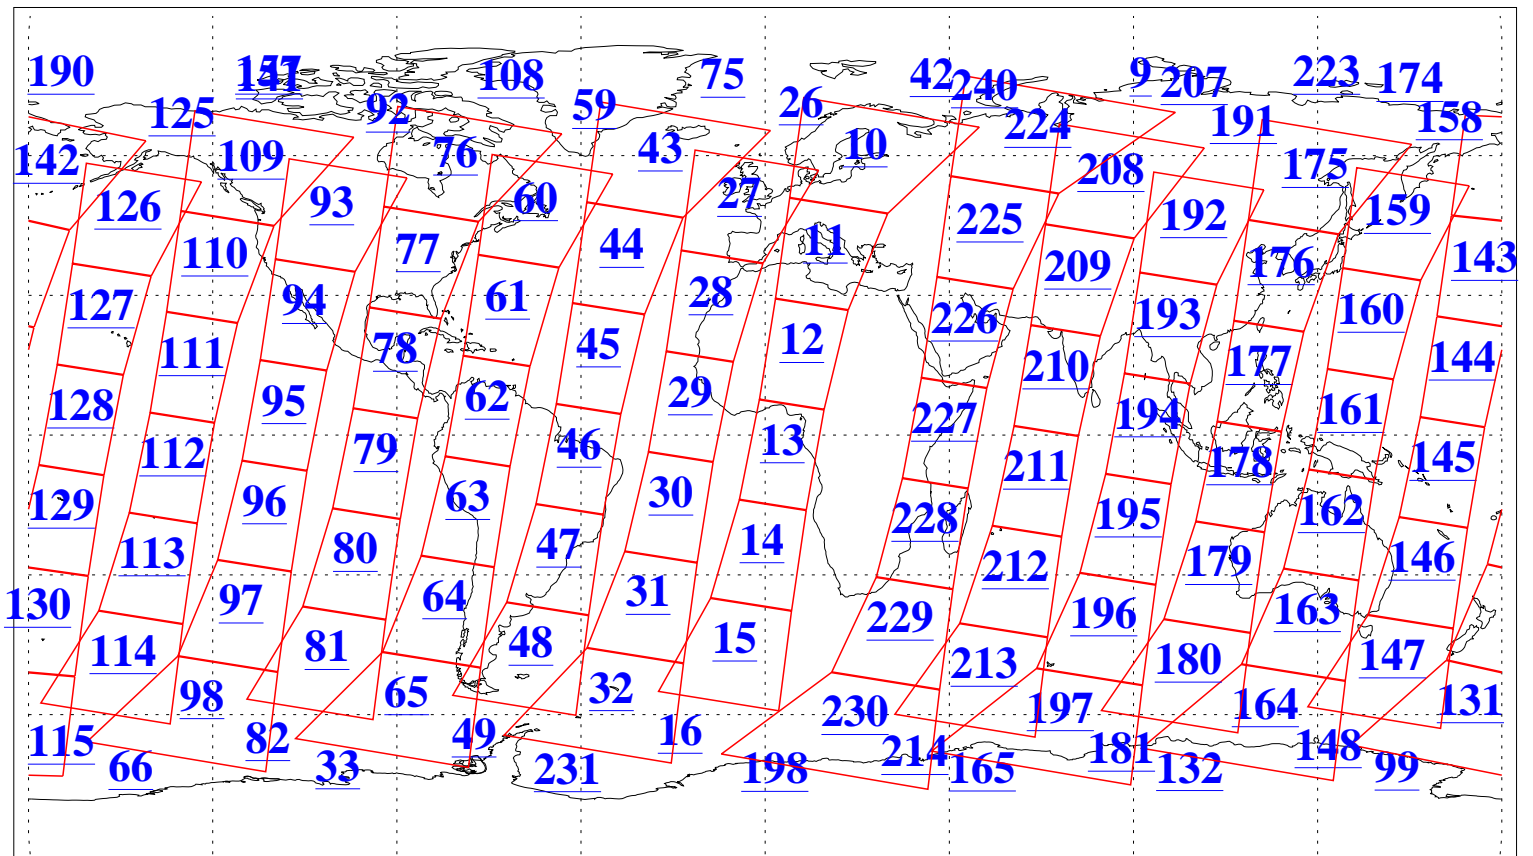

L1B Availability
AMSU Granules: 237
HSB Granules: 0
AIRS Granules: 237

29 Jul 2022
DoY 210
Aqua Day 7391
Granules: 1 to 120

Granules: 121 to 240

Legend: AMSU Available, *HSB Available*, *AIRS Available*

L1B Availability
AMSU Granules: 237
HSB Granules: 0
AIRS Granules: 237

29 Jul 2022
DoY 210
Aqua Day 7391

Ascending Granules

Descending Granules

Legend: AMSU Available, HSB Available, AIRS Available