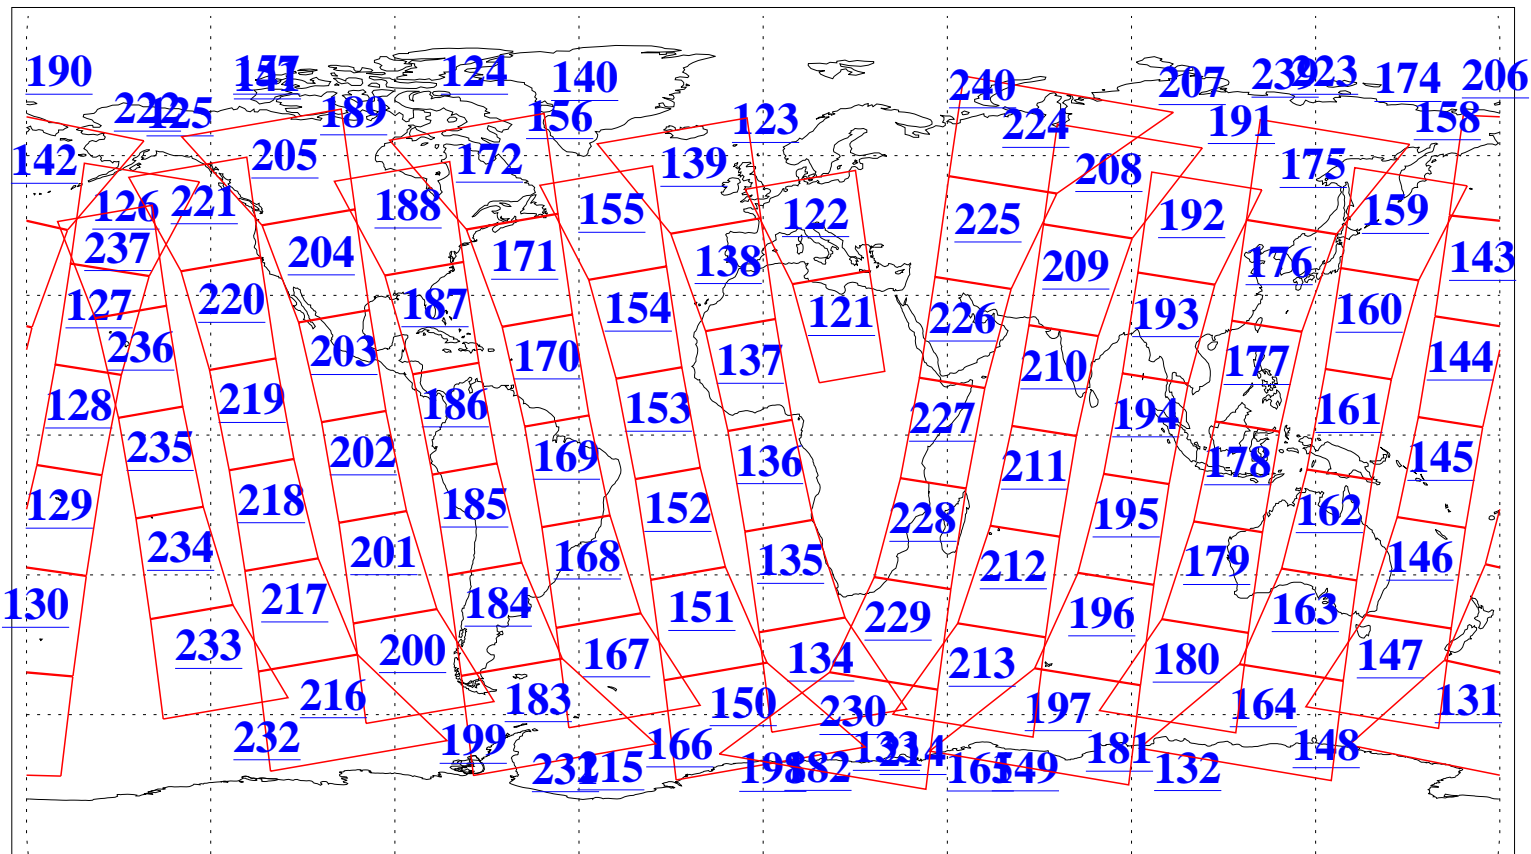

L1B Availability
AMSU Granules: 237
HSB Granules: 0
AIRS Granules: 237

29 Jul 2022
DoY 210
Aqua Day 7391
Granules: 1 to 120

Granules: 121 to 240

Legend: AMSU Available, *HSB Available*, *AIRS Available*

L1B Availability
AMSU Granules: 237
HSB Granules: 0
AIRS Granules: 237

29 Jul 2022
DoY 210
Aqua Day 7391

Ascending Granules

Descending Granules

Legend: AMSU Available, HSB Available, AIRS Available