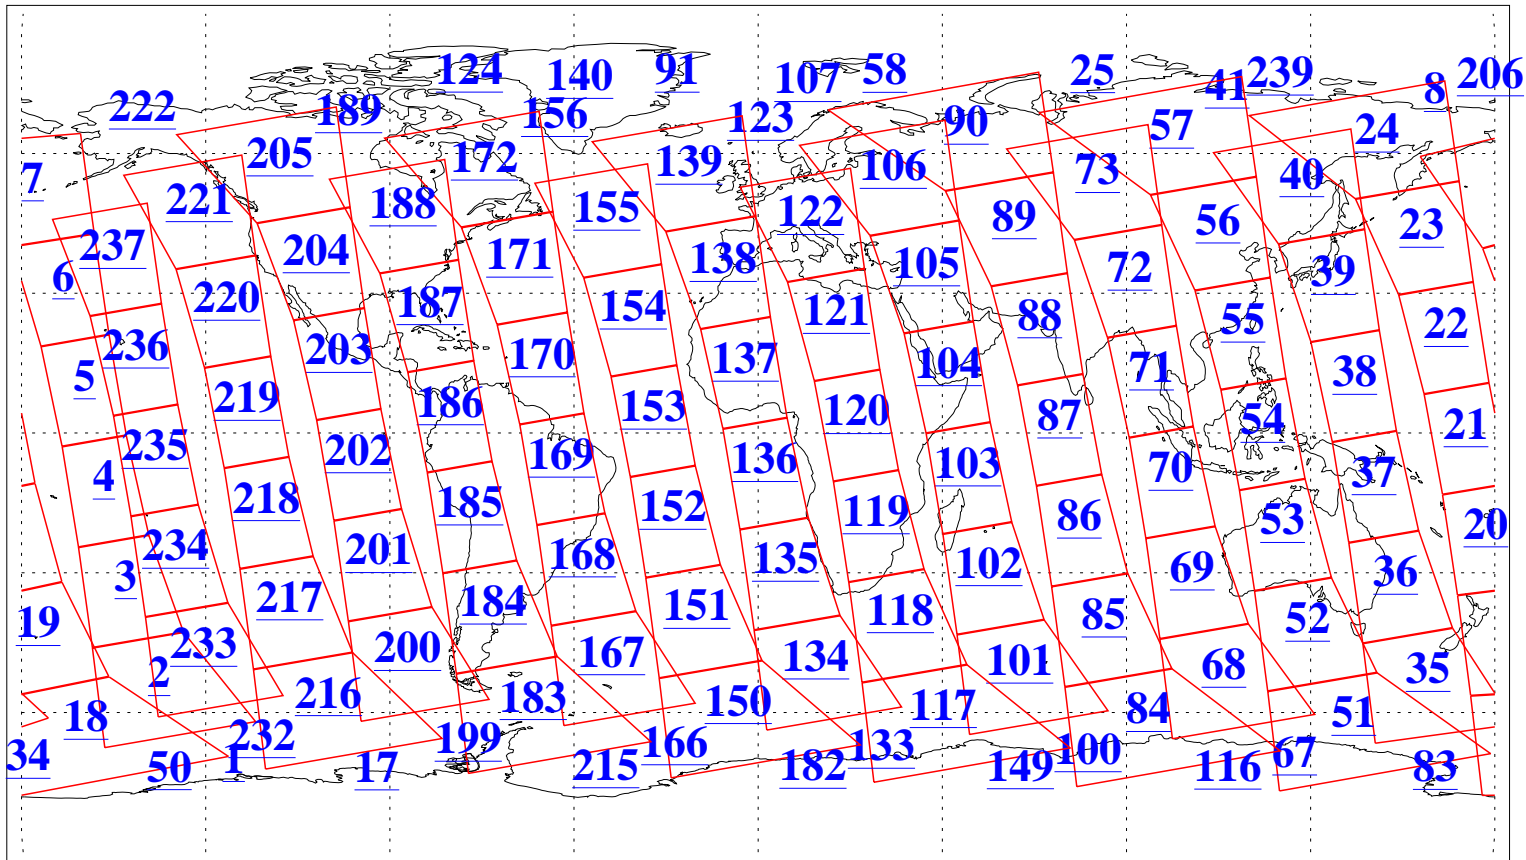

L1B Availability
AMSU Granules: 237
HSB Granules: 0
AIRS Granules: 237

29 Jul 2022
DoY 210
Aqua Day 7391
Granules: 1 to 120

Granules: 121 to 240

Legend: AMSU Available, *HSB Available*, *AIRS Available*

L1B Availability
AMSU Granules: 237
HSB Granules: 0
AIRS Granules: 237

29 Jul 2022
DoY 210
Aqua Day 7391

Ascending Granules

Descending Granules

Legend: AMSU Available, HSB Available, AIRS Available