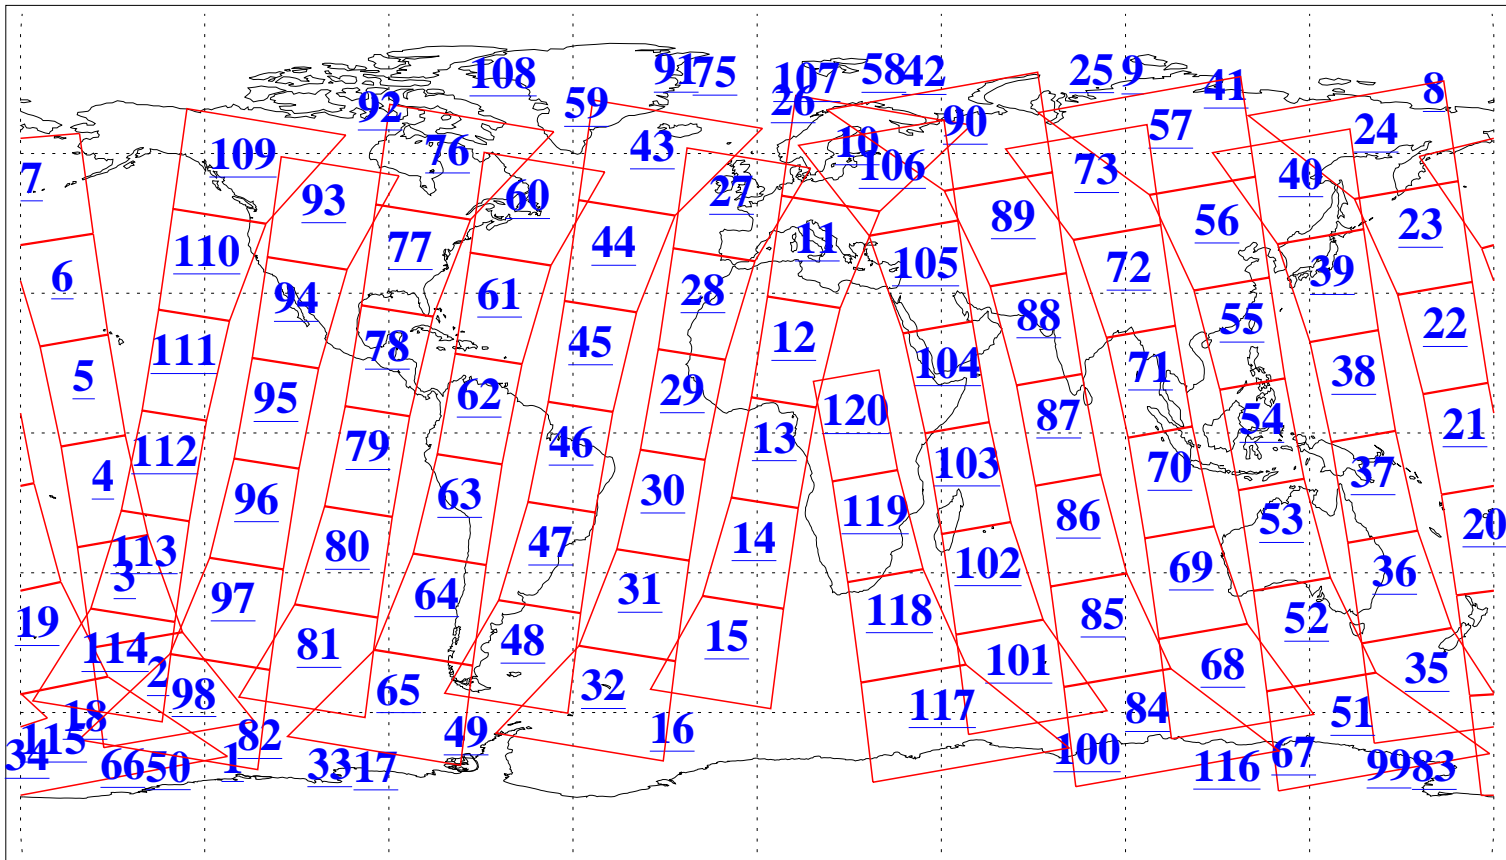

L1B Availability
AMSU Granules: 237
HSB Granules: 0
AIRS Granules: 237

29 Jul 2022
DoY 210
Aqua Day 7391
Granules: 1 to 120

Granules: 121 to 240

Legend: AMSU Available, *HSB Available*, *AIRS Available*

L1B Availability
AMSU Granules: 237
HSB Granules: 0
AIRS Granules: 237

29 Jul 2022
DoY 210
Aqua Day 7391

Ascending Granules

Descending Granules

Legend: AMSU Available, HSB Available, AIRS Available