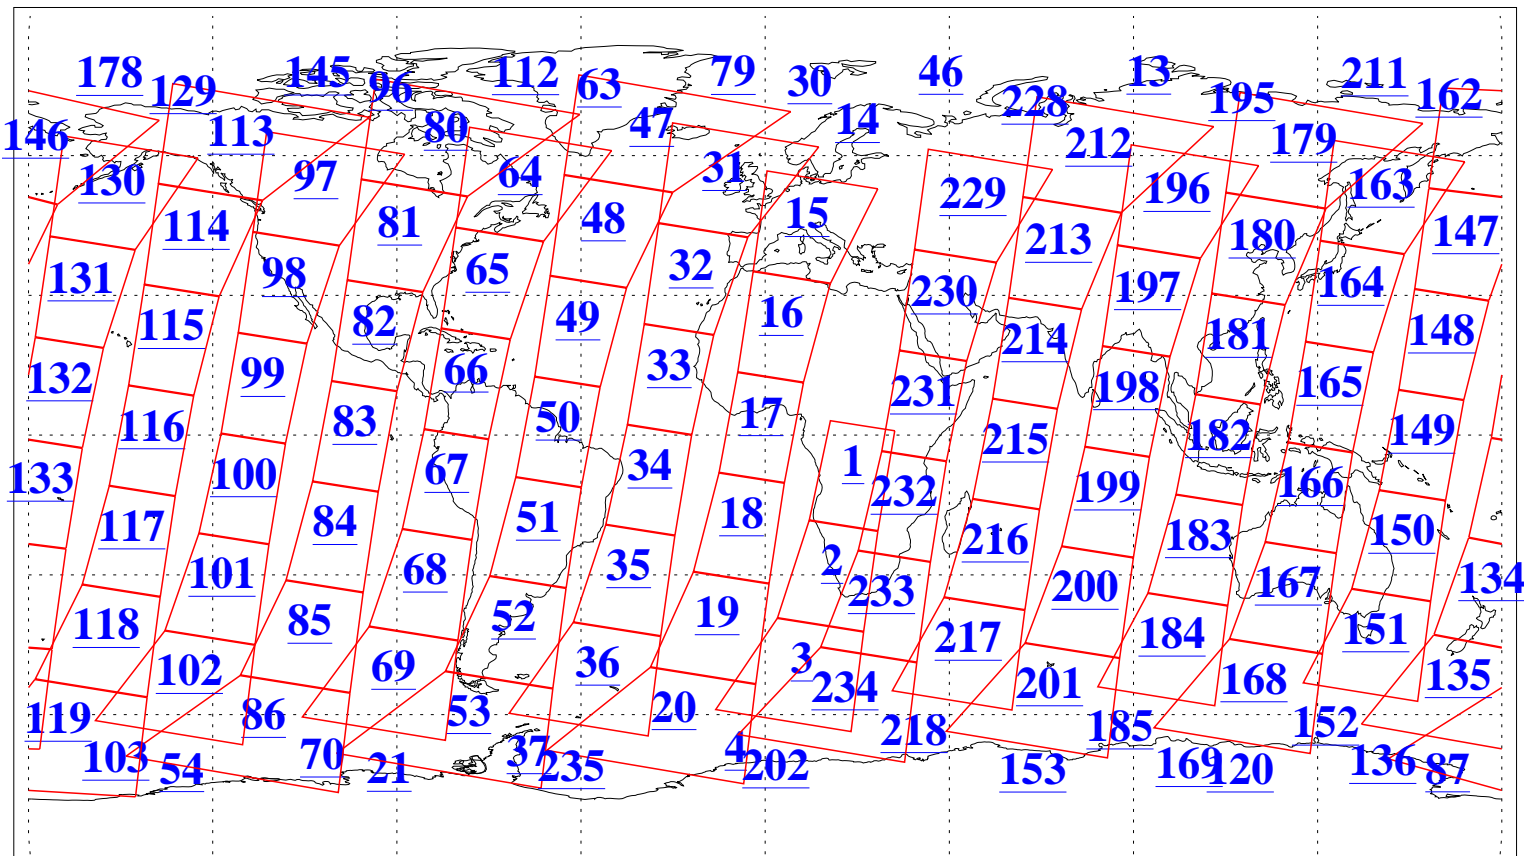

L1B Availability
 AMSU Granules: 240
 HSB Granules: 0
 AIRS Granules: 240

25 Jul 2022
 DoY 206
 Aqua Day 7387

Ascending Granules

Descending Granules

Legend: AMSU Available, HSB Available, AIRS Available

L1B Availability
 AMSU Granules: 240
 HSB Granules: 0
 AIRS Granules: 240

25 Jul 2022
 DoY 206
 Aqua Day 7387

Northern Hemisphere Granules

Southern Hemisphere Granules

Legend: AMSU Available, HSB Available, **AIRS Available**