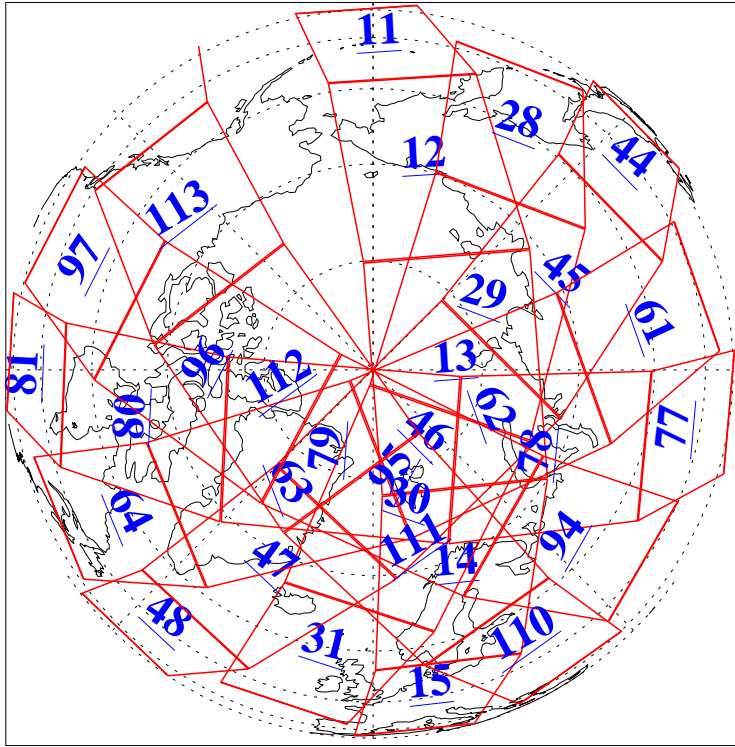

L1B Availability
 AMSU Granules: 240
 HSB Granules: 0
 AIRS Granules: 240

25 Jul 2022
 DoY 206
 Aqua Day 7387

Ascending Granules

Descending Granules

Legend: AMSU Available, HSB Available, AIRS Available

L1B Availability
 AMSU Granules: 240
 HSB Granules: 0
 AIRS Granules: 240

25 Jul 2022
 DoY 206
 Aqua Day 7387

Northern Hemisphere Granules

Southern Hemisphere Granules

Legend: AMSU Available, HSB Available, **AIRS Available**