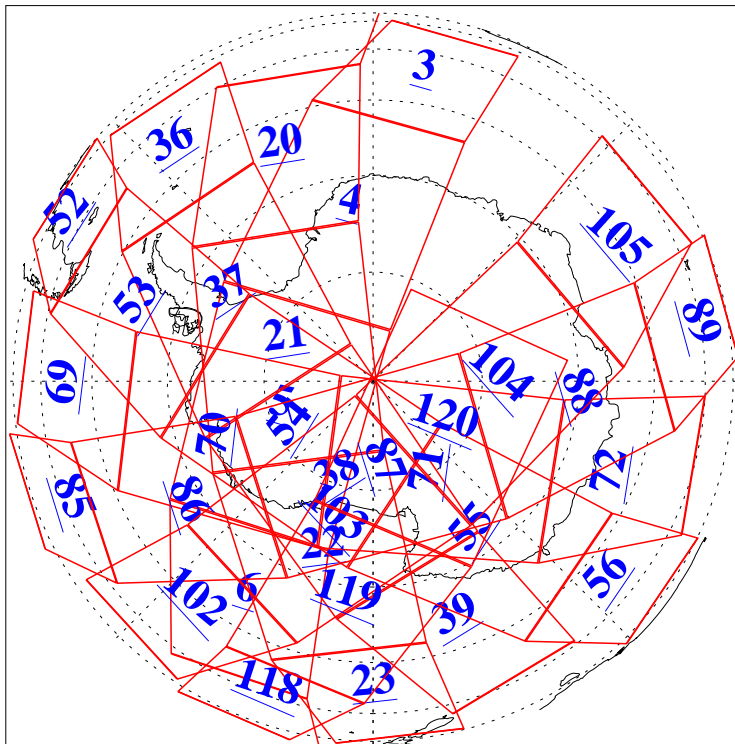

L1B Availability
 AMSU Granules: 240
 HSB Granules: 0
 AIRS Granules: 240

25 Jul 2022
 DoY 206
 Aqua Day 7387

Ascending Granules

Descending Granules

Legend: AMSU Available, HSB Available, AIRS Available

L1B Availability
 AMSU Granules: 240
 HSB Granules: 0
 AIRS Granules: 240

25 Jul 2022
 DoY 206
 Aqua Day 7387

Northern Hemisphere Granules

Southern Hemisphere Granules

Legend: AMSU Available, HSB Available, **AIRS Available**