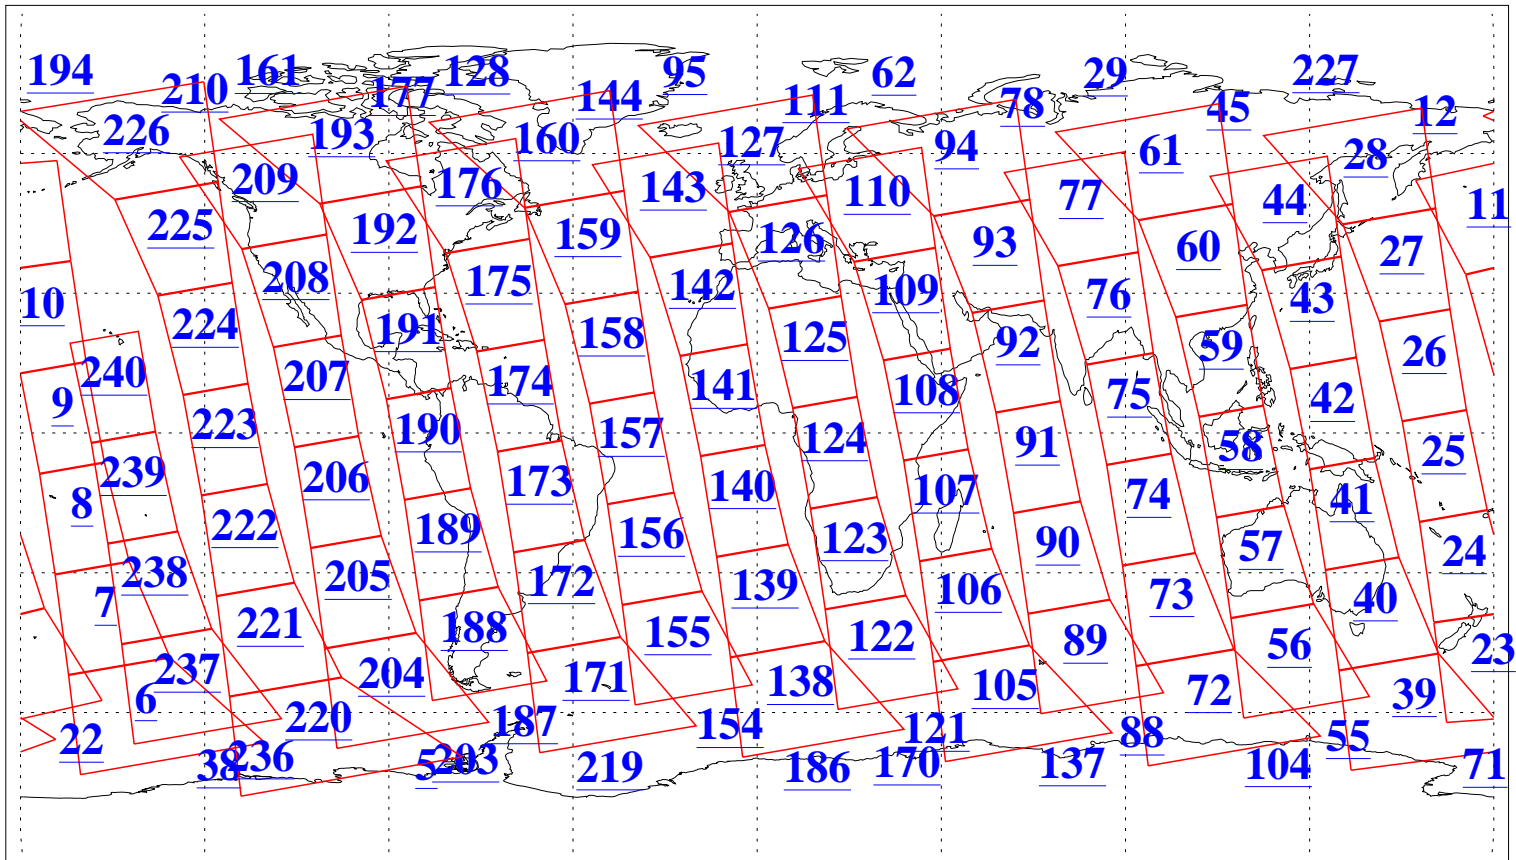

L1B Availability
 AMSU Granules: 240
 HSB Granules: 0
 AIRS Granules: 240

25 Jul 2022
 DoY 206
 Aqua Day 7387

Ascending Granules

Descending Granules

Legend: AMSU Available, HSB Available, AIRS Available

L1B Availability
 AMSU Granules: 240
 HSB Granules: 0
 AIRS Granules: 240

25 Jul 2022
 DoY 206
 Aqua Day 7387

Northern Hemisphere Granules

Southern Hemisphere Granules

Legend: AMSU Available, HSB Available, **AIRS Available**