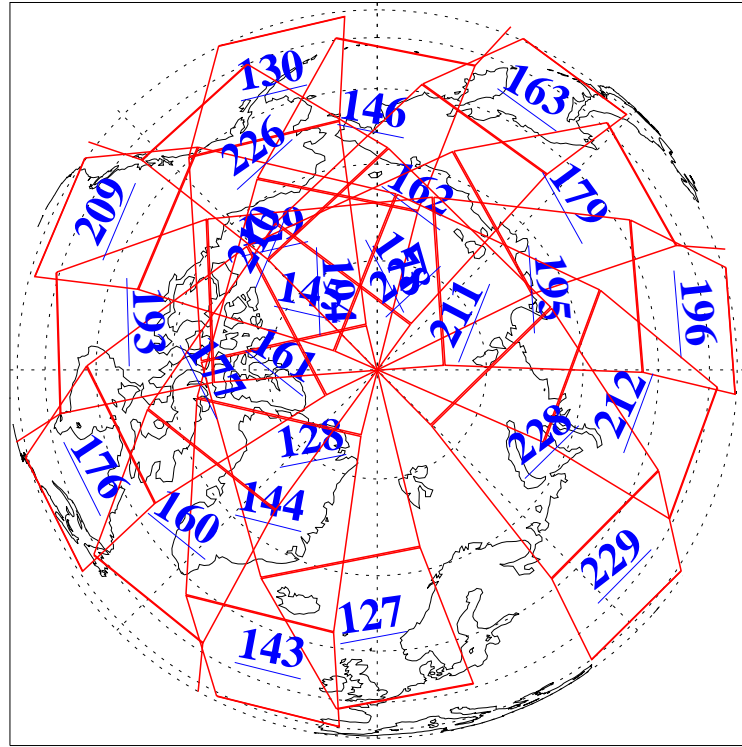

L1B Availability
 AMSU Granules: 240
 HSB Granules: 0
 AIRS Granules: 240

25 Jul 2022
 DoY 206
 Aqua Day 7387

Ascending Granules

Descending Granules

Legend: AMSU Available, HSB Available, AIRS Available

L1B Availability
 AMSU Granules: 240
 HSB Granules: 0
 AIRS Granules: 240

25 Jul 2022
 DoY 206
 Aqua Day 7387

Northern Hemisphere Granules

Southern Hemisphere Granules

Legend: AMSU Available, HSB Available, **AIRS Available**