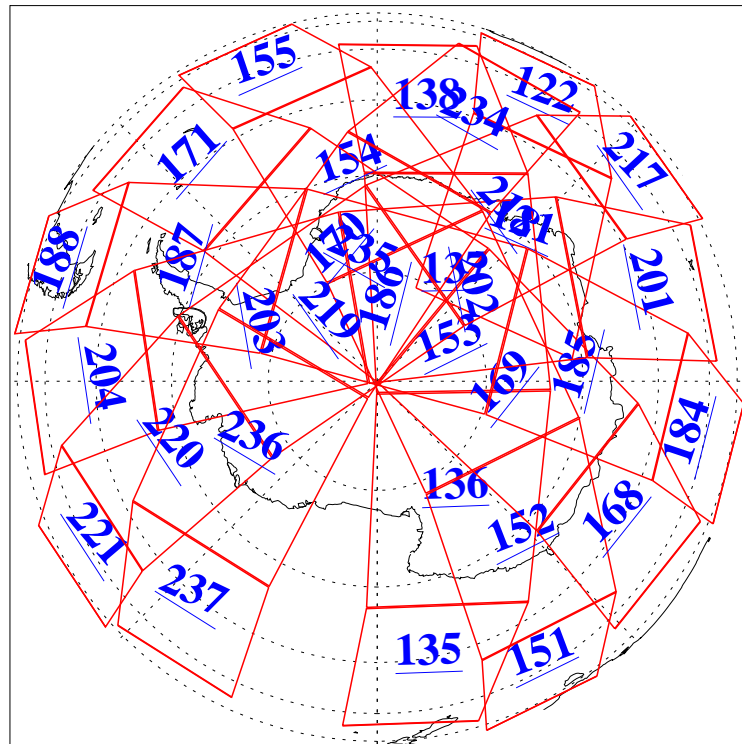

L1B Availability
 AMSU Granules: 240
 HSB Granules: 0
 AIRS Granules: 240

25 Jul 2022
 DoY 206
 Aqua Day 7387

Ascending Granules

Descending Granules

Legend: AMSU Available, HSB Available, AIRS Available

L1B Availability
 AMSU Granules: 240
 HSB Granules: 0
 AIRS Granules: 240

25 Jul 2022
 DoY 206
 Aqua Day 7387

Northern Hemisphere Granules

Southern Hemisphere Granules

Legend: AMSU Available, HSB Available, **AIRS Available**