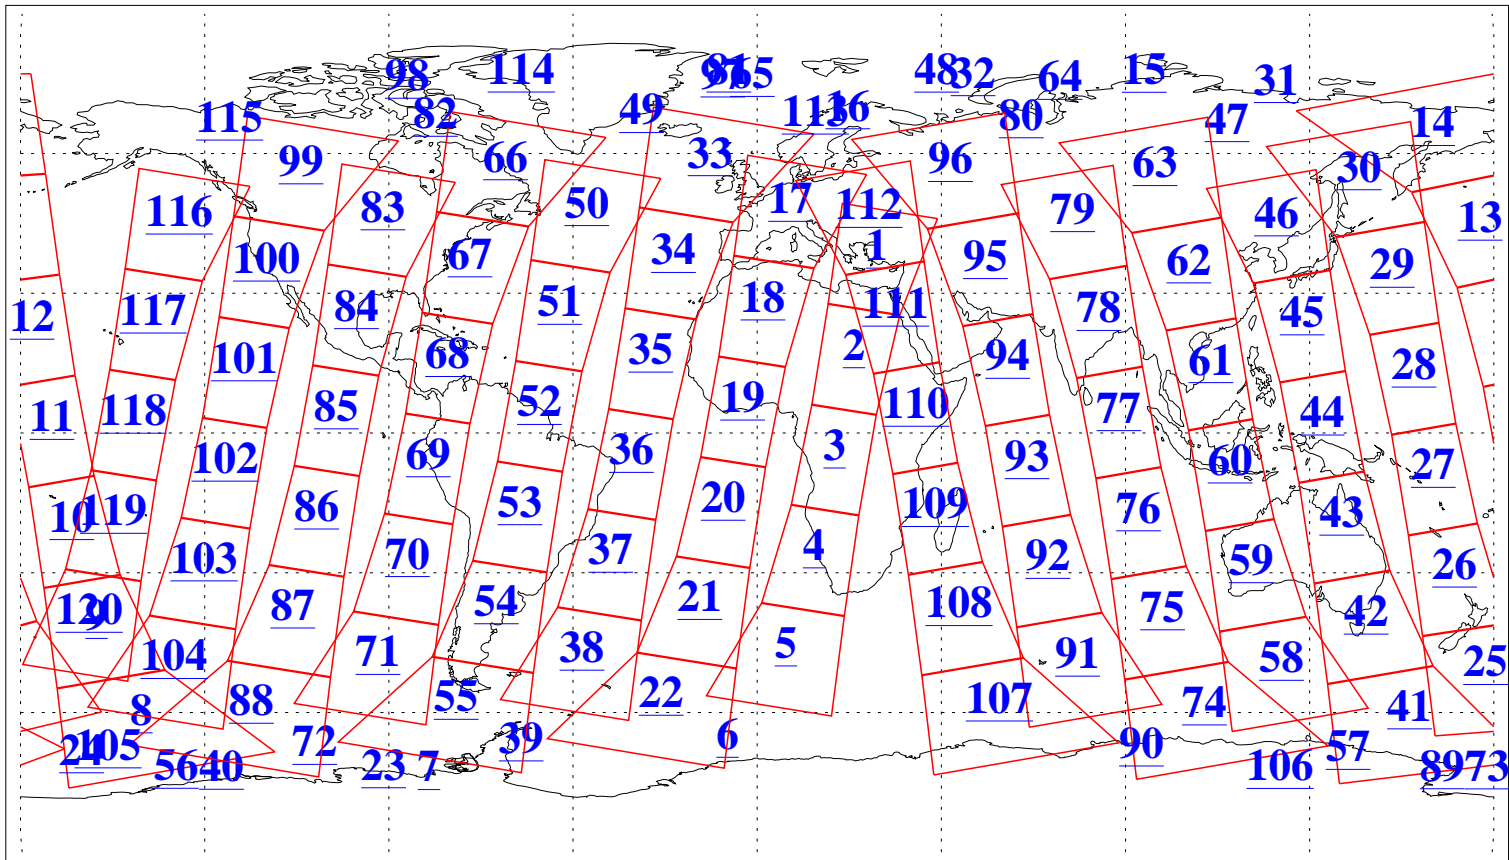

L1B Availability
AMSU Granules: 239
HSB Granules: 0
AIRS Granules: 239

23 Jul 2022
DoY 204
Aqua Day 7385
Granules: 1 to 120

Granules: 121 to 240

Legend: AMSU Available, HSB Available, AIRS Available

L1B Availability
 AMSU Granules: 239
 HSB Granules: 0
 AIRS Granules: 239

23 Jul 2022
 DoY 204
 Aqua Day 7385

Ascending Granules

Descending Granules

Legend: AMSU Available, *HSB Available*, *AIRS Available*

L1B Availability
AMSU Granules: 239
HSB Granules: 0
AIRS Granules: 239

23 Jul 2022
DoY 204
Aqua Day 7385

Northern Hemisphere Granules

Southern Hemisphere Granules

Legend: AMSU Available, HSB Available, **AIRS Available**