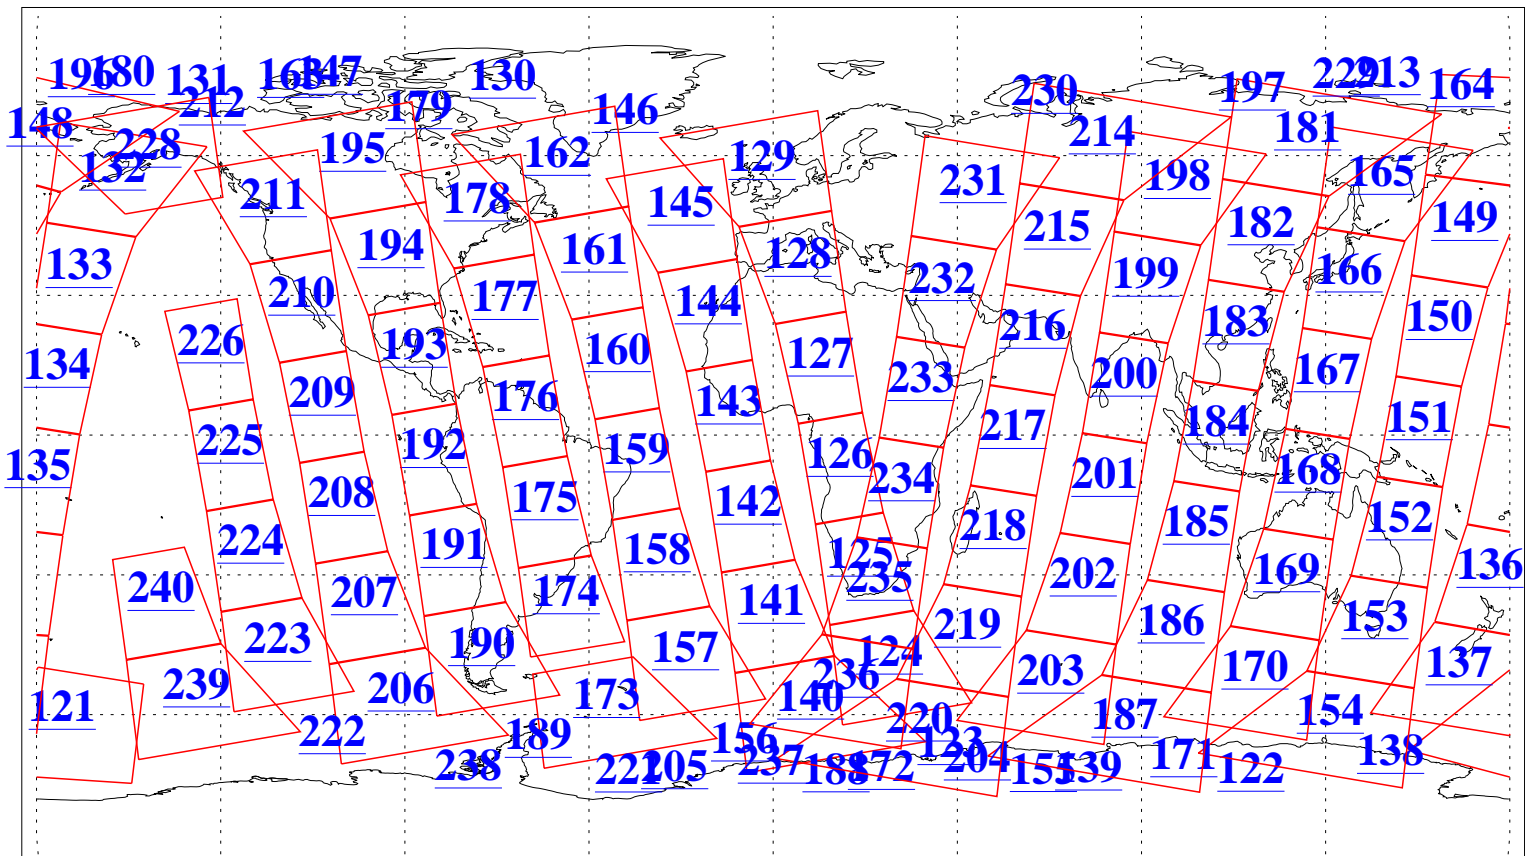

L1B Availability
AMSU Granules: 239
HSB Granules: 0
AIRS Granules: 239

23 Jul 2022
DoY 204
Aqua Day 7385
Granules: 1 to 120

Granules: 121 to 240

Legend: AMSU Available, HSB Available, AIRS Available

L1B Availability
 AMSU Granules: 239
 HSB Granules: 0
 AIRS Granules: 239

23 Jul 2022
 DoY 204
 Aqua Day 7385

Ascending Granules

Descending Granules

Legend: AMSU Available, *HSB Available*, *AIRS Available*

L1B Availability
AMSU Granules: 239
HSB Granules: 0
AIRS Granules: 239

23 Jul 2022
DoY 204
Aqua Day 7385

Northern Hemisphere Granules

Southern Hemisphere Granules

Legend: AMSU Available, HSB Available, **AIRS Available**