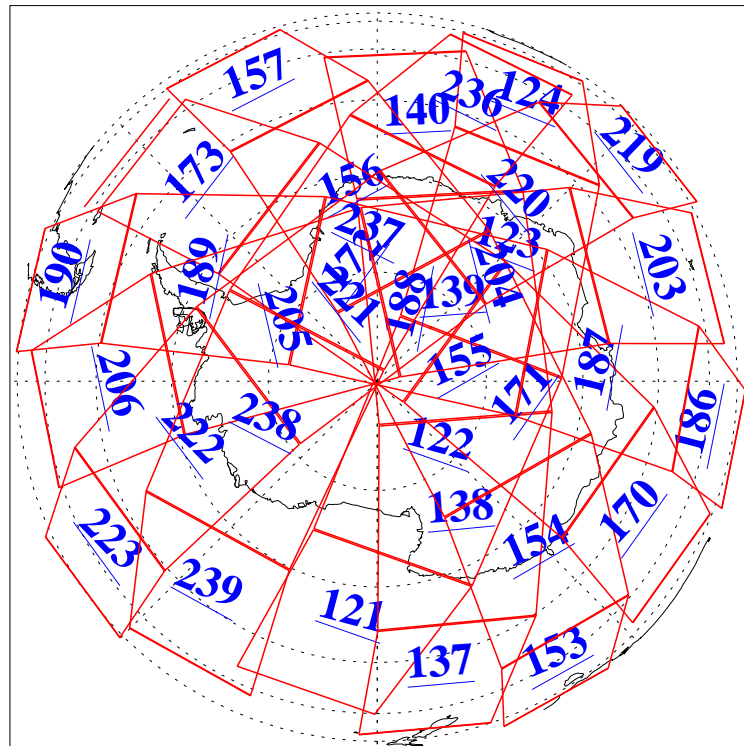

23 Jul 2022
 DoY 204
 Aqua Day 7385

Ascending Granules

Descending Granules

Legend: AMSU Available, *HSB Available*, *AIRS Available*

L1B Availability
AMSU Granules: 239
HSB Granules: 0
AIRS Granules: 239

23 Jul 2022
DoY 204
Aqua Day 7385

Northern Hemisphere Granules

Southern Hemisphere Granules

Legend: AMSU Available, HSB Available, **AIRS Available**