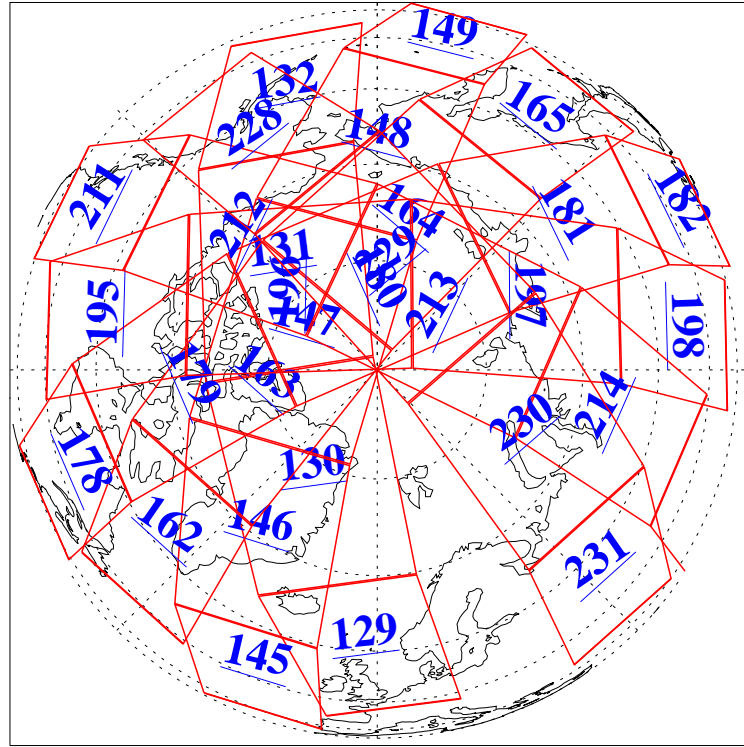

23 Jul 2022
 DoY 204
 Aqua Day 7385

Ascending Granules

Descending Granules

Legend: AMSU Available, *HSB Available*, *AIRS Available*

L1B Availability
AMSU Granules: 239
HSB Granules: 0
AIRS Granules: 239

23 Jul 2022
DoY 204
Aqua Day 7385

Northern Hemisphere Granules

Southern Hemisphere Granules

Legend: AMSU Available, HSB Available, **AIRS Available**