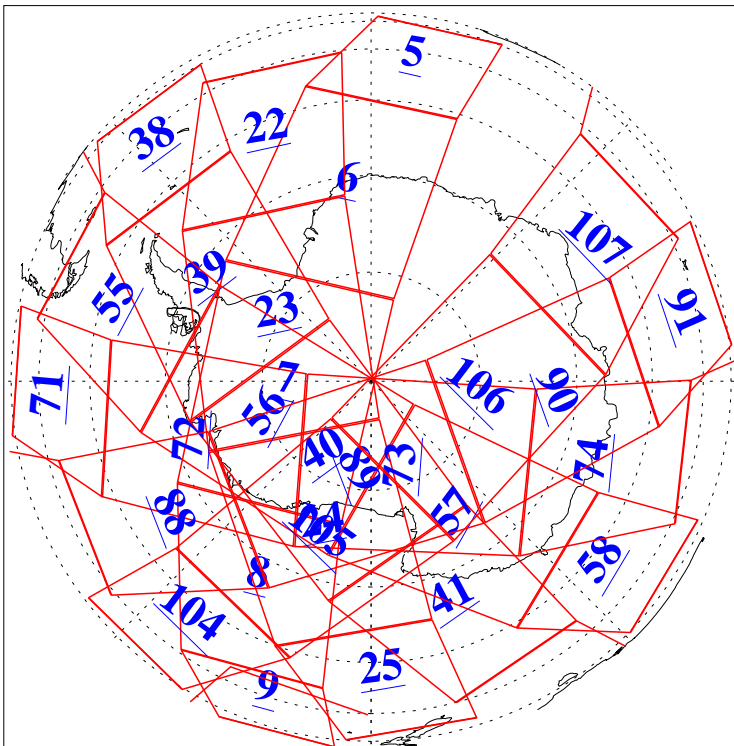

L1B Availability
AMSU Granules: 239
HSB Granules: 0
AIRS Granules: 239

23 Jul 2022
DoY 204
Aqua Day 7385
Granules: 1 to 120

Granules: 121 to 240

Legend: AMSU Available, HSB Available, AIRS Available

L1B Availability
 AMSU Granules: 239
 HSB Granules: 0
 AIRS Granules: 239

23 Jul 2022
 DoY 204
 Aqua Day 7385

Ascending Granules

Descending Granules

Legend: AMSU Available, *HSB Available*, *AIRS Available*

L1B Availability
AMSU Granules: 239
HSB Granules: 0
AIRS Granules: 239

23 Jul 2022
DoY 204
Aqua Day 7385

Northern Hemisphere Granules

Southern Hemisphere Granules

Legend: AMSU Available, HSB Available, **AIRS Available**