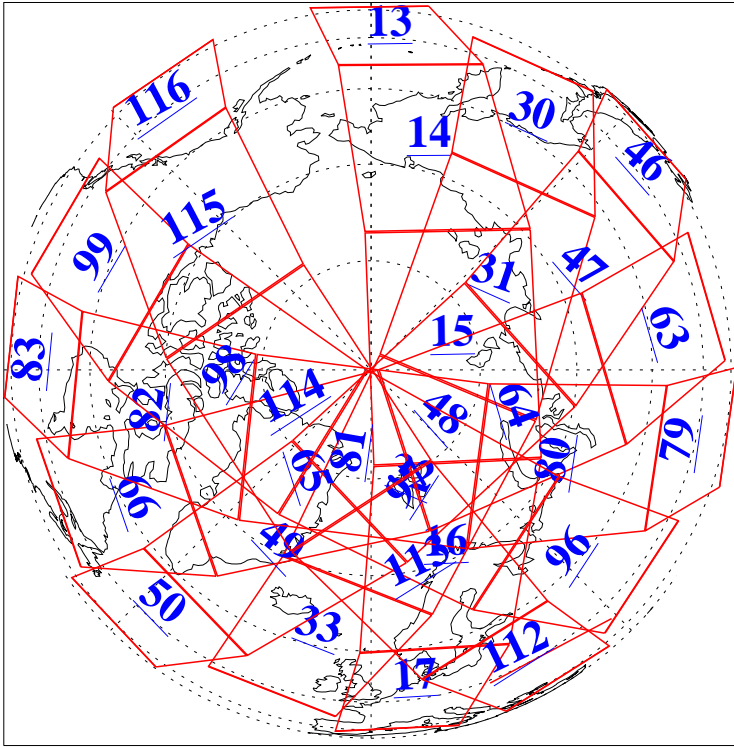

L1B Availability
AMSU Granules: 239
HSB Granules: 0
AIRS Granules: 239

23 Jul 2022
DoY 204
Aqua Day 7385
Granules: 1 to 120

Granules: 121 to 240

Legend: AMSU Available, HSB Available, AIRS Available

L1B Availability
 AMSU Granules: 239
 HSB Granules: 0
 AIRS Granules: 239

23 Jul 2022
 DoY 204
 Aqua Day 7385

Ascending Granules

Descending Granules

Legend: AMSU Available, *HSB Available*, *AIRS Available*

L1B Availability
AMSU Granules: 239
HSB Granules: 0
AIRS Granules: 239

23 Jul 2022
DoY 204
Aqua Day 7385

Northern Hemisphere Granules

Southern Hemisphere Granules

Legend: AMSU Available, HSB Available, **AIRS Available**