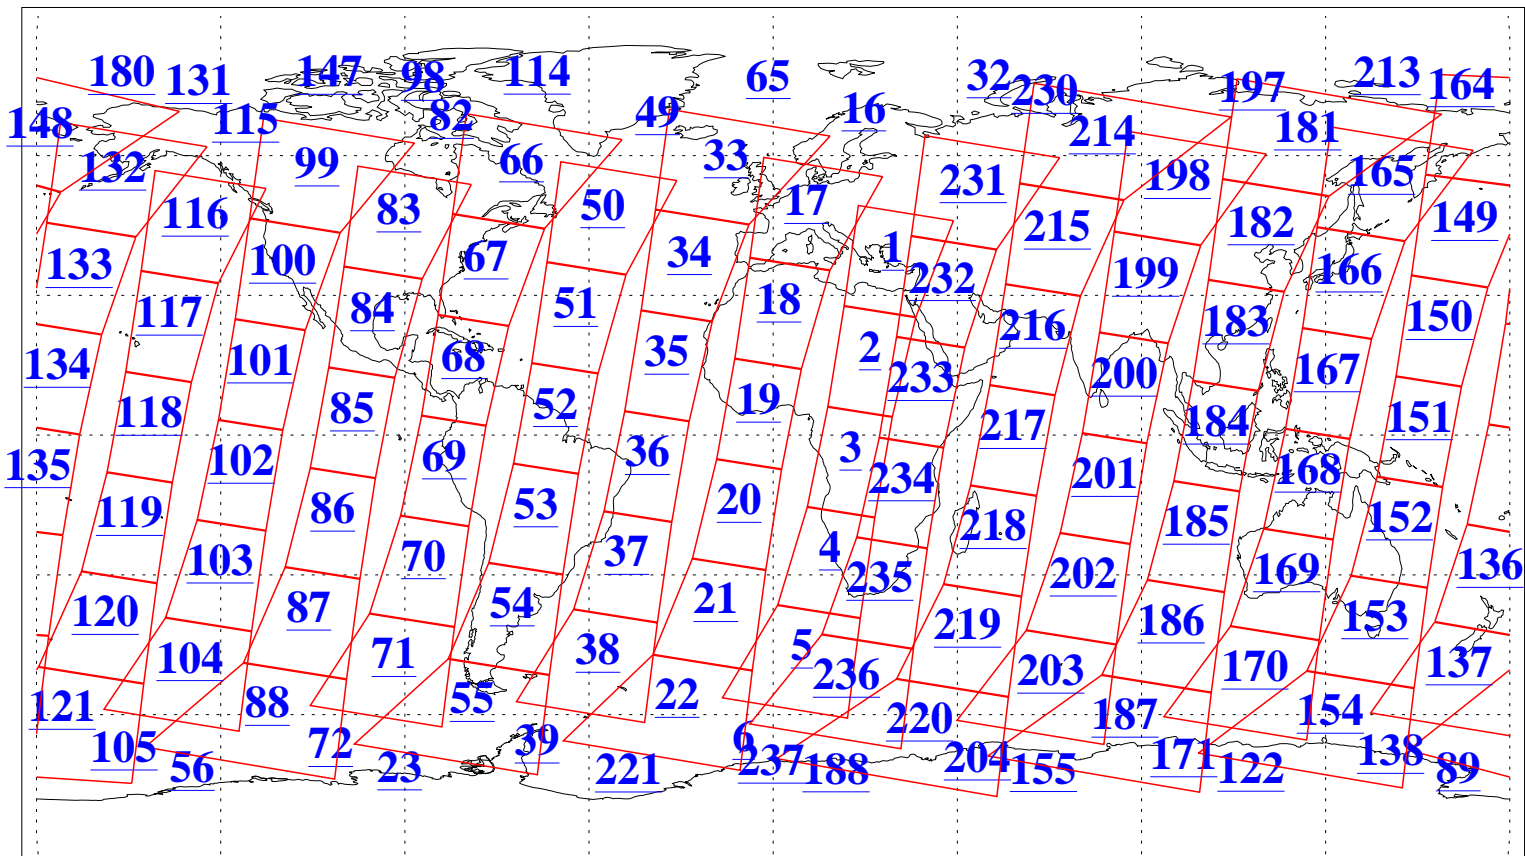

L1B Availability
AMSU Granules: 239
HSB Granules: 0
AIRS Granules: 239

23 Jul 2022
DoY 204
Aqua Day 7385
Granules: 1 to 120

Granules: 121 to 240

Legend: AMSU Available, HSB Available, AIRS Available

L1B Availability
 AMSU Granules: 239
 HSB Granules: 0
 AIRS Granules: 239

23 Jul 2022
 DoY 204
 Aqua Day 7385

Ascending Granules

Descending Granules

Legend: AMSU Available, *HSB Available*, *AIRS Available*

L1B Availability
AMSU Granules: 239
HSB Granules: 0
AIRS Granules: 239

23 Jul 2022
DoY 204
Aqua Day 7385

Northern Hemisphere Granules

Southern Hemisphere Granules

Legend: AMSU Available, HSB Available, **AIRS Available**