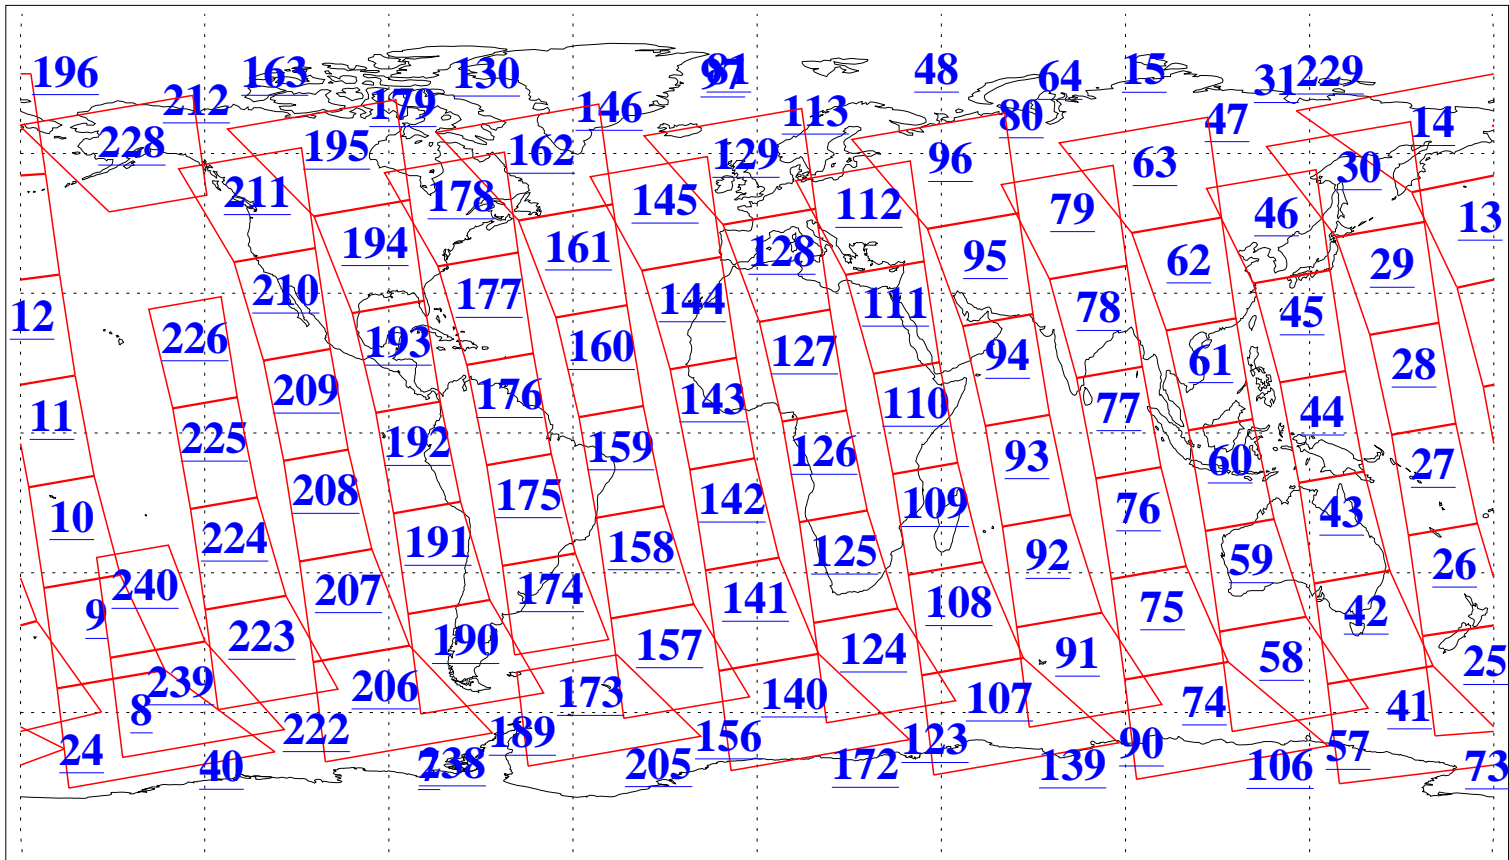

L1B Availability
AMSU Granules: 239
HSB Granules: 0
AIRS Granules: 239

23 Jul 2022
DoY 204
Aqua Day 7385
Granules: 1 to 120

Granules: 121 to 240

Legend: AMSU Available, HSB Available, AIRS Available

L1B Availability
 AMSU Granules: 239
 HSB Granules: 0
 AIRS Granules: 239

23 Jul 2022
 DoY 204
 Aqua Day 7385

Ascending Granules

Descending Granules

Legend: AMSU Available, *HSB Available*, *AIRS Available*

L1B Availability
AMSU Granules: 239
HSB Granules: 0
AIRS Granules: 239

23 Jul 2022
DoY 204
Aqua Day 7385

Northern Hemisphere Granules

Southern Hemisphere Granules

Legend: AMSU Available, HSB Available, **AIRS Available**